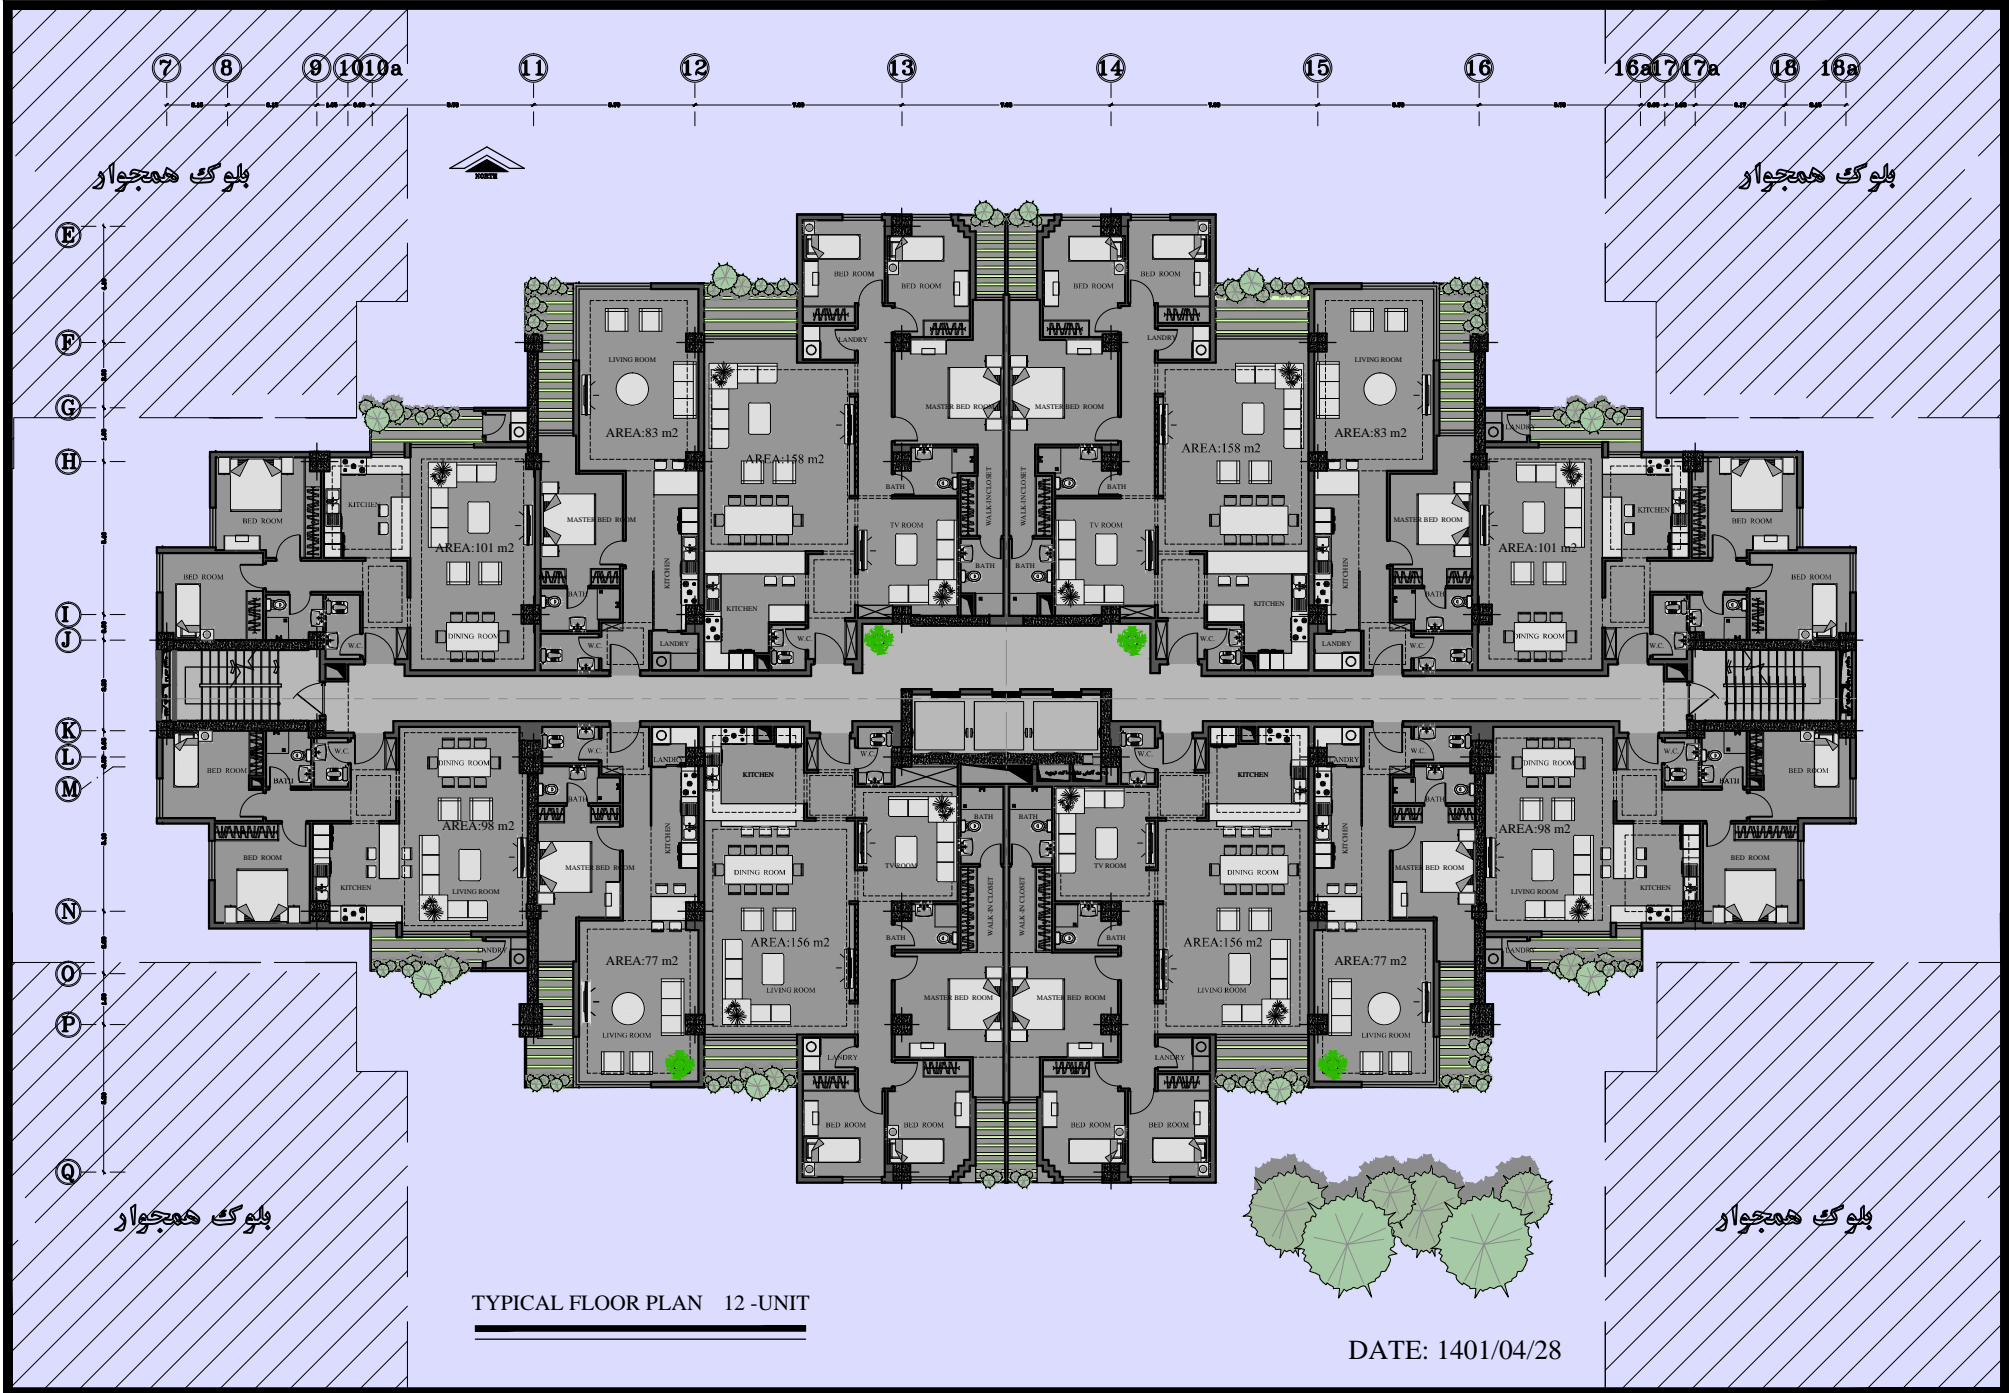

TYPICAL FLOOR PLAN 6-UNIT

DATE: 1401/04/28

بلوك همجوار

بلوك همجوار

بلوك همجوار

بلوك همجوار

TYPICAL FLOOR PLAN 6-UNIT

DATE: 1401/04/28

TYPICAL FLOOR PLAN 8-UNIT

DATE: 1401/04/28

TYPICAL FLOOR PLAN 8-UNIT

DATE: 1401/04/28

TYPICAL FLOOR PLAN 12 -UNIT

DATE: 1401/04/28

TYPICAL FLOOR PLAN 12 -UNIT

DATE: 1401/04/28