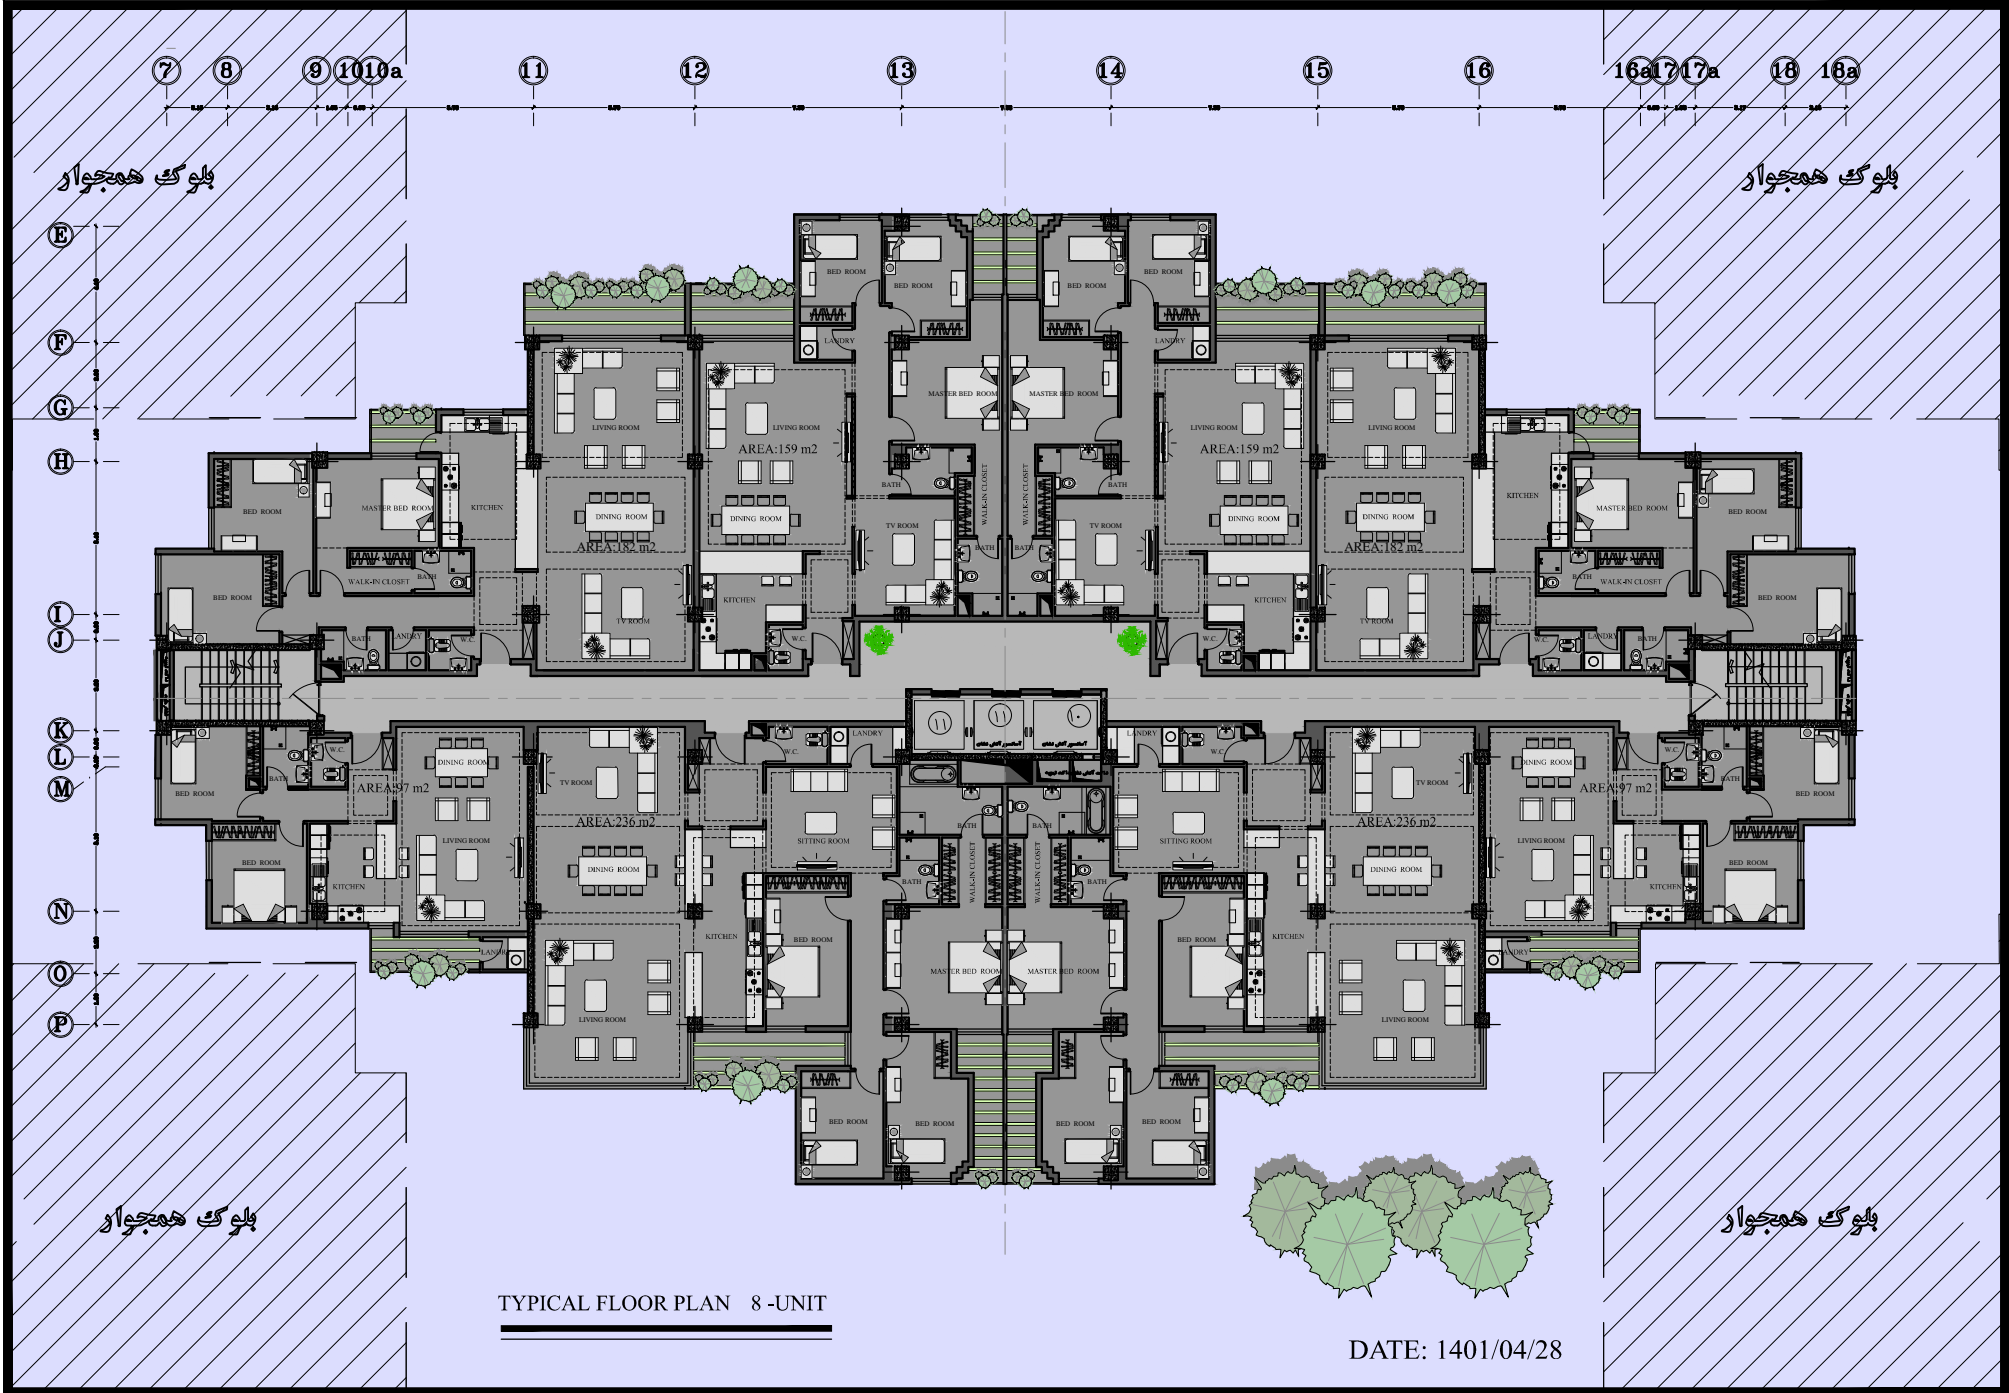

TYPICAL FLOOR PLAN 6-UNIT

DATE: 1401/04/28

بلوك همجوار

بلوك همجوار

بلوك همجوار

بلوك همجوار

TYPICAL FLOOR PLAN 6-UNIT

DATE: 1401/04/28

TYPICAL FLOOR PLAN 8-UNIT

DATE: 1401/04/28

TYPICAL FLOOR PLAN 8-UNIT

DATE: 1401/04/28

TYPICAL FLOOR PLAN 12 -UNIT

DATE: 1401/04/28

TYPICAL FLOOR PLAN 12 -UNIT

DATE: 1401/04/28