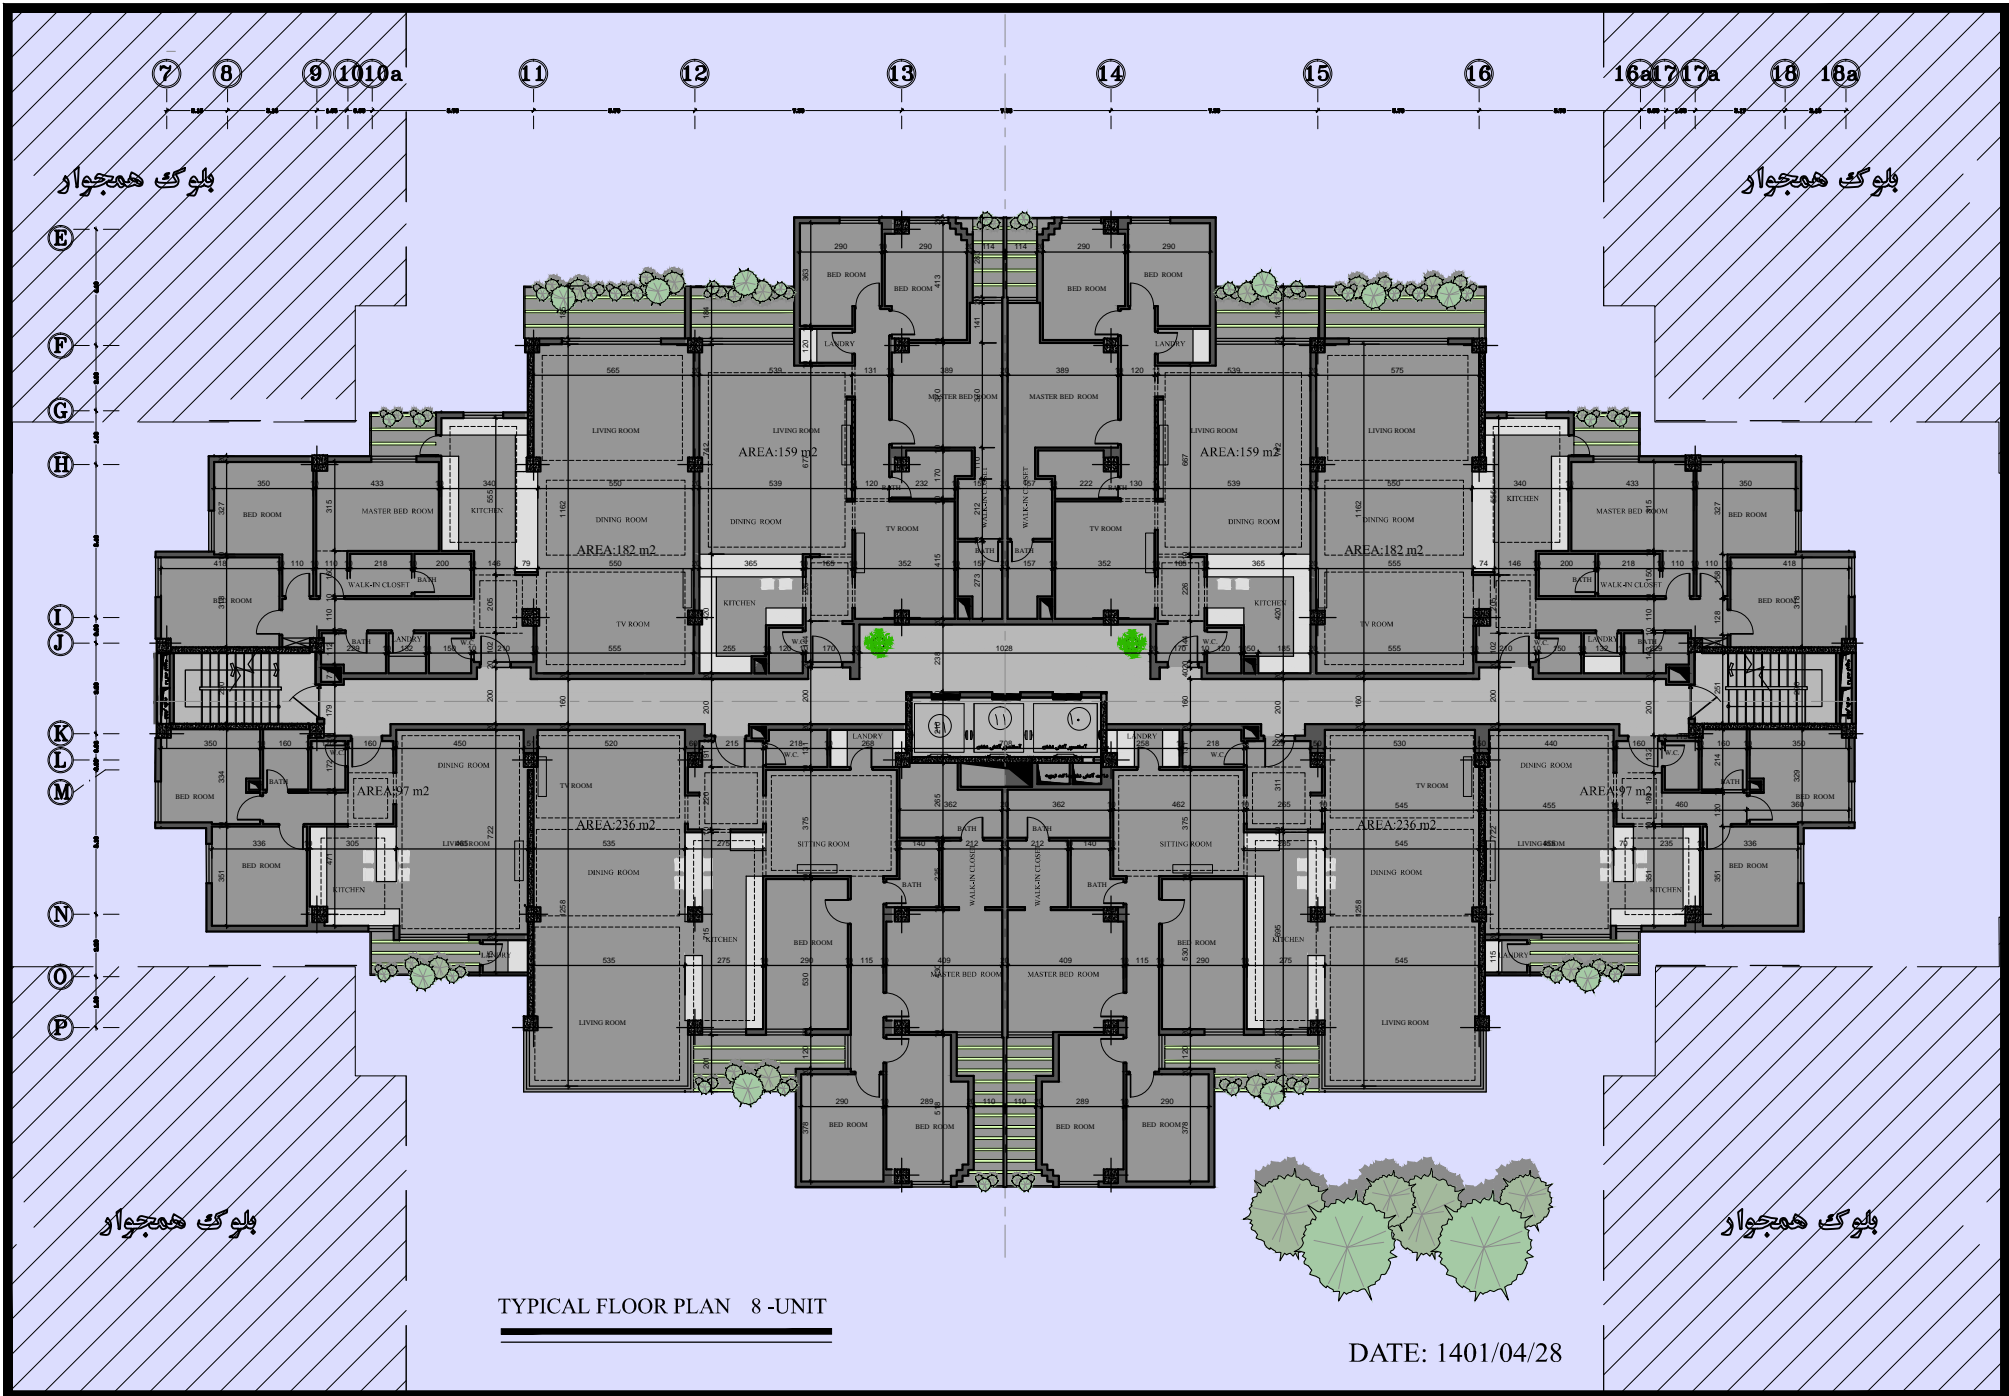

TYPICAL FLOOR PLAN 6-UNIT

DATE: 1401/04/28

بلوك همجوار

بلوك همجوار

بلوك همجوار

بلوك همجوار

TYPICAL FLOOR PLAN 6-UNIT

DATE: 1401/04/28

TYPICAL FLOOR PLAN 8-UNIT

DATE: 1401/04/28

TYPICAL FLOOR PLAN 8-UNIT

DATE: 1401/04/28

TYPICAL FLOOR PLAN 12 -UNIT

DATE: 1401/04/28

TYPICAL FLOOR PLAN 12 -UNIT

DATE: 1401/04/28