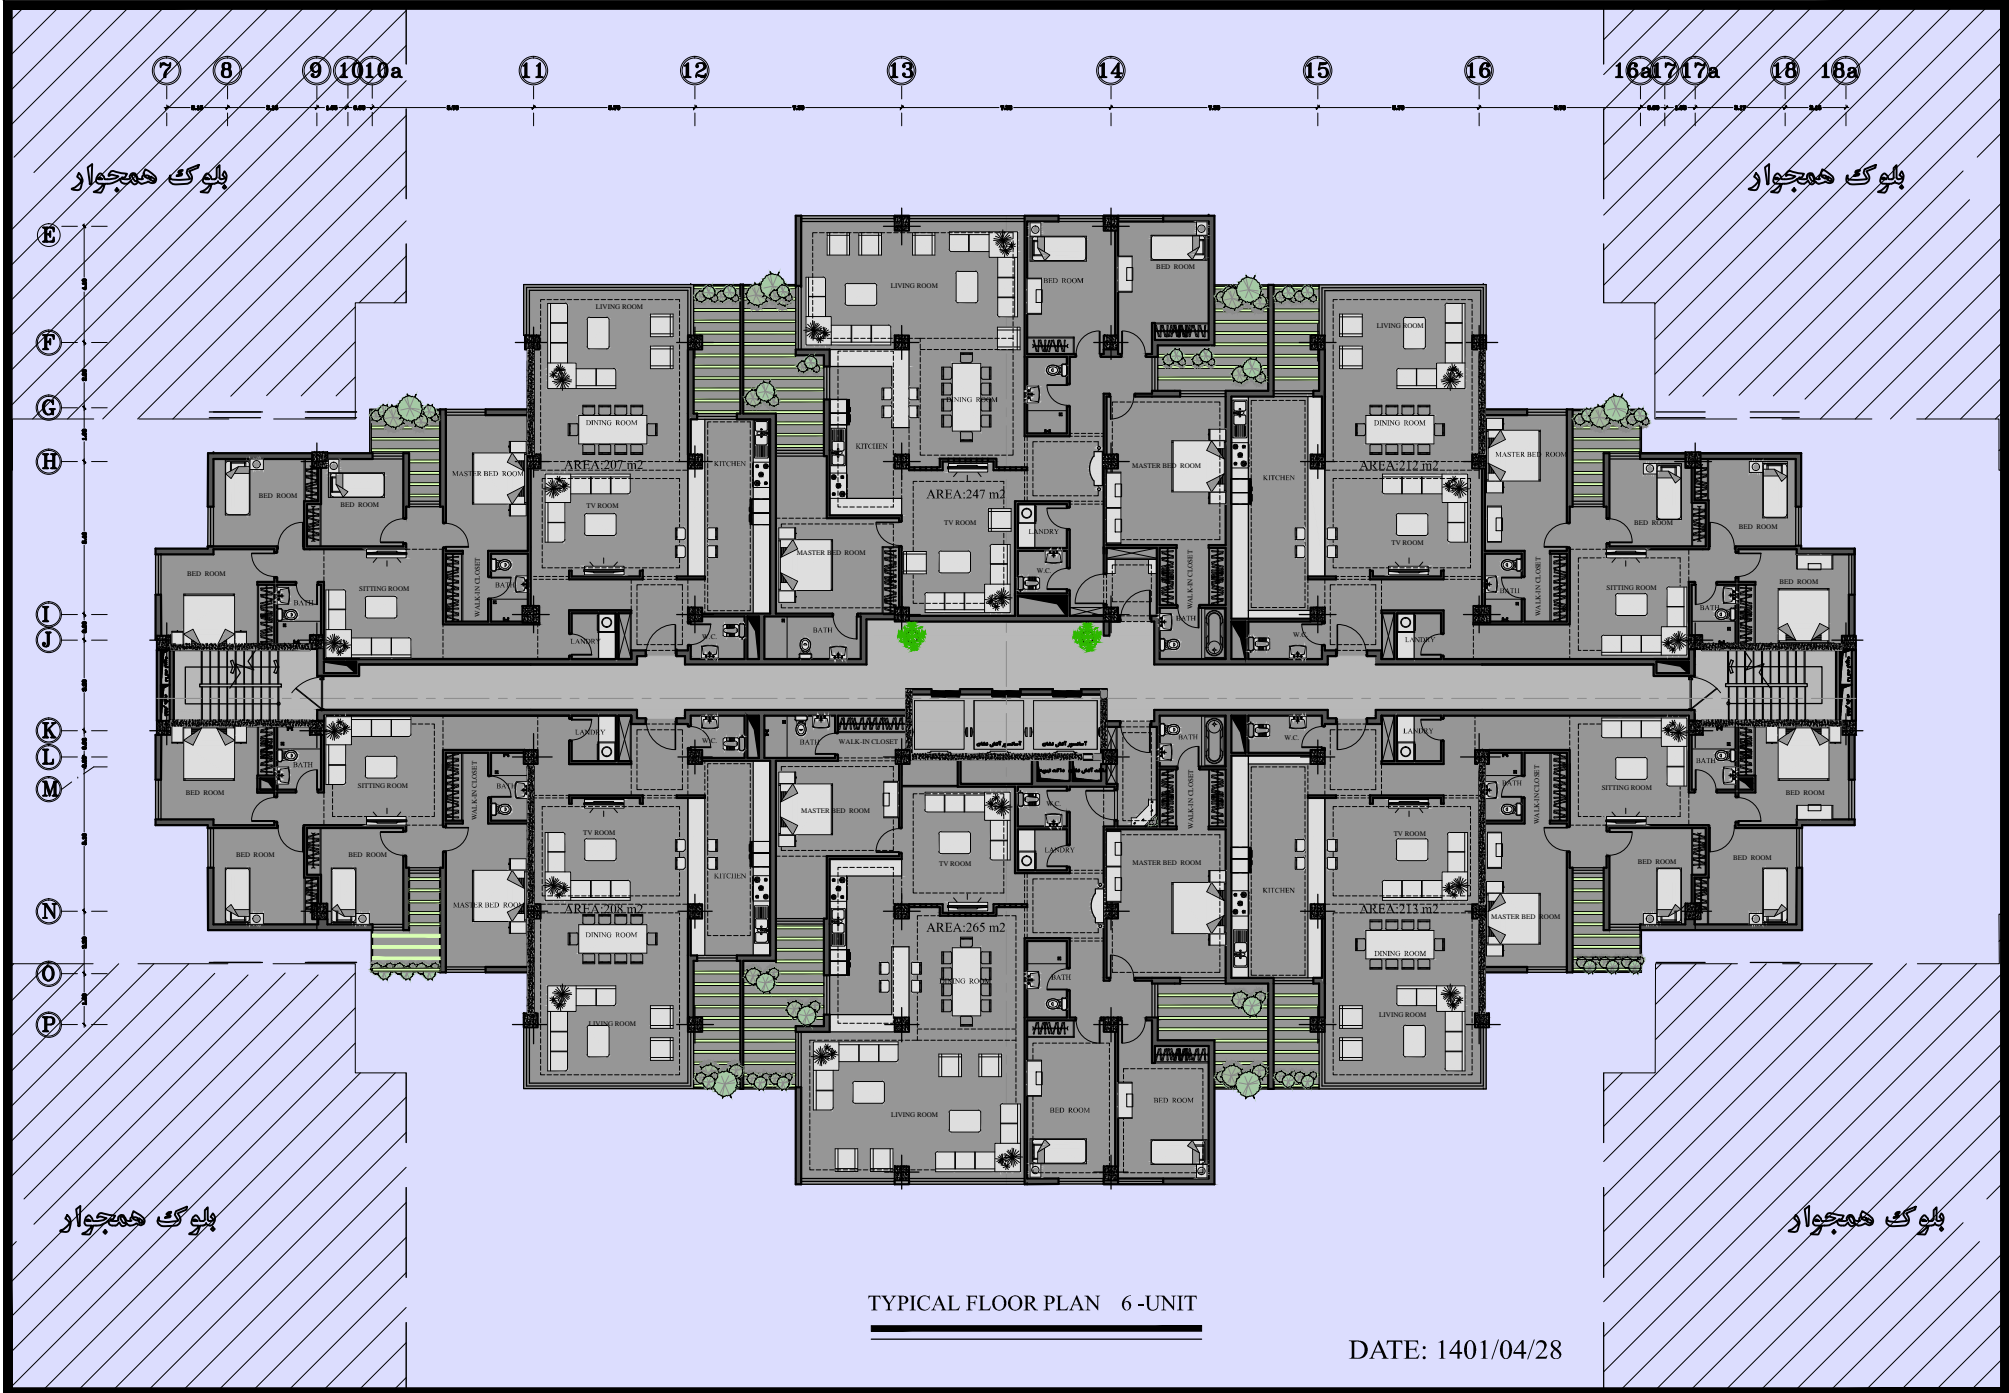

TYPICAL FLOOR PLAN 6-UNIT

DATE: 1401/04/28

بلوك همجوار

بلوك همجوار

بلوك همجوار

بلوك همجوار

TYPICAL FLOOR PLAN 6-UNIT

DATE: 1401/04/28

TYPICAL FLOOR PLAN 8-UNIT

DATE: 1401/04/28

TYPICAL FLOOR PLAN 8-UNIT

DATE: 1401/04/28

TYPICAL FLOOR PLAN 12 -UNIT

DATE: 1401/04/28

TYPICAL FLOOR PLAN 12 -UNIT

DATE: 1401/04/28