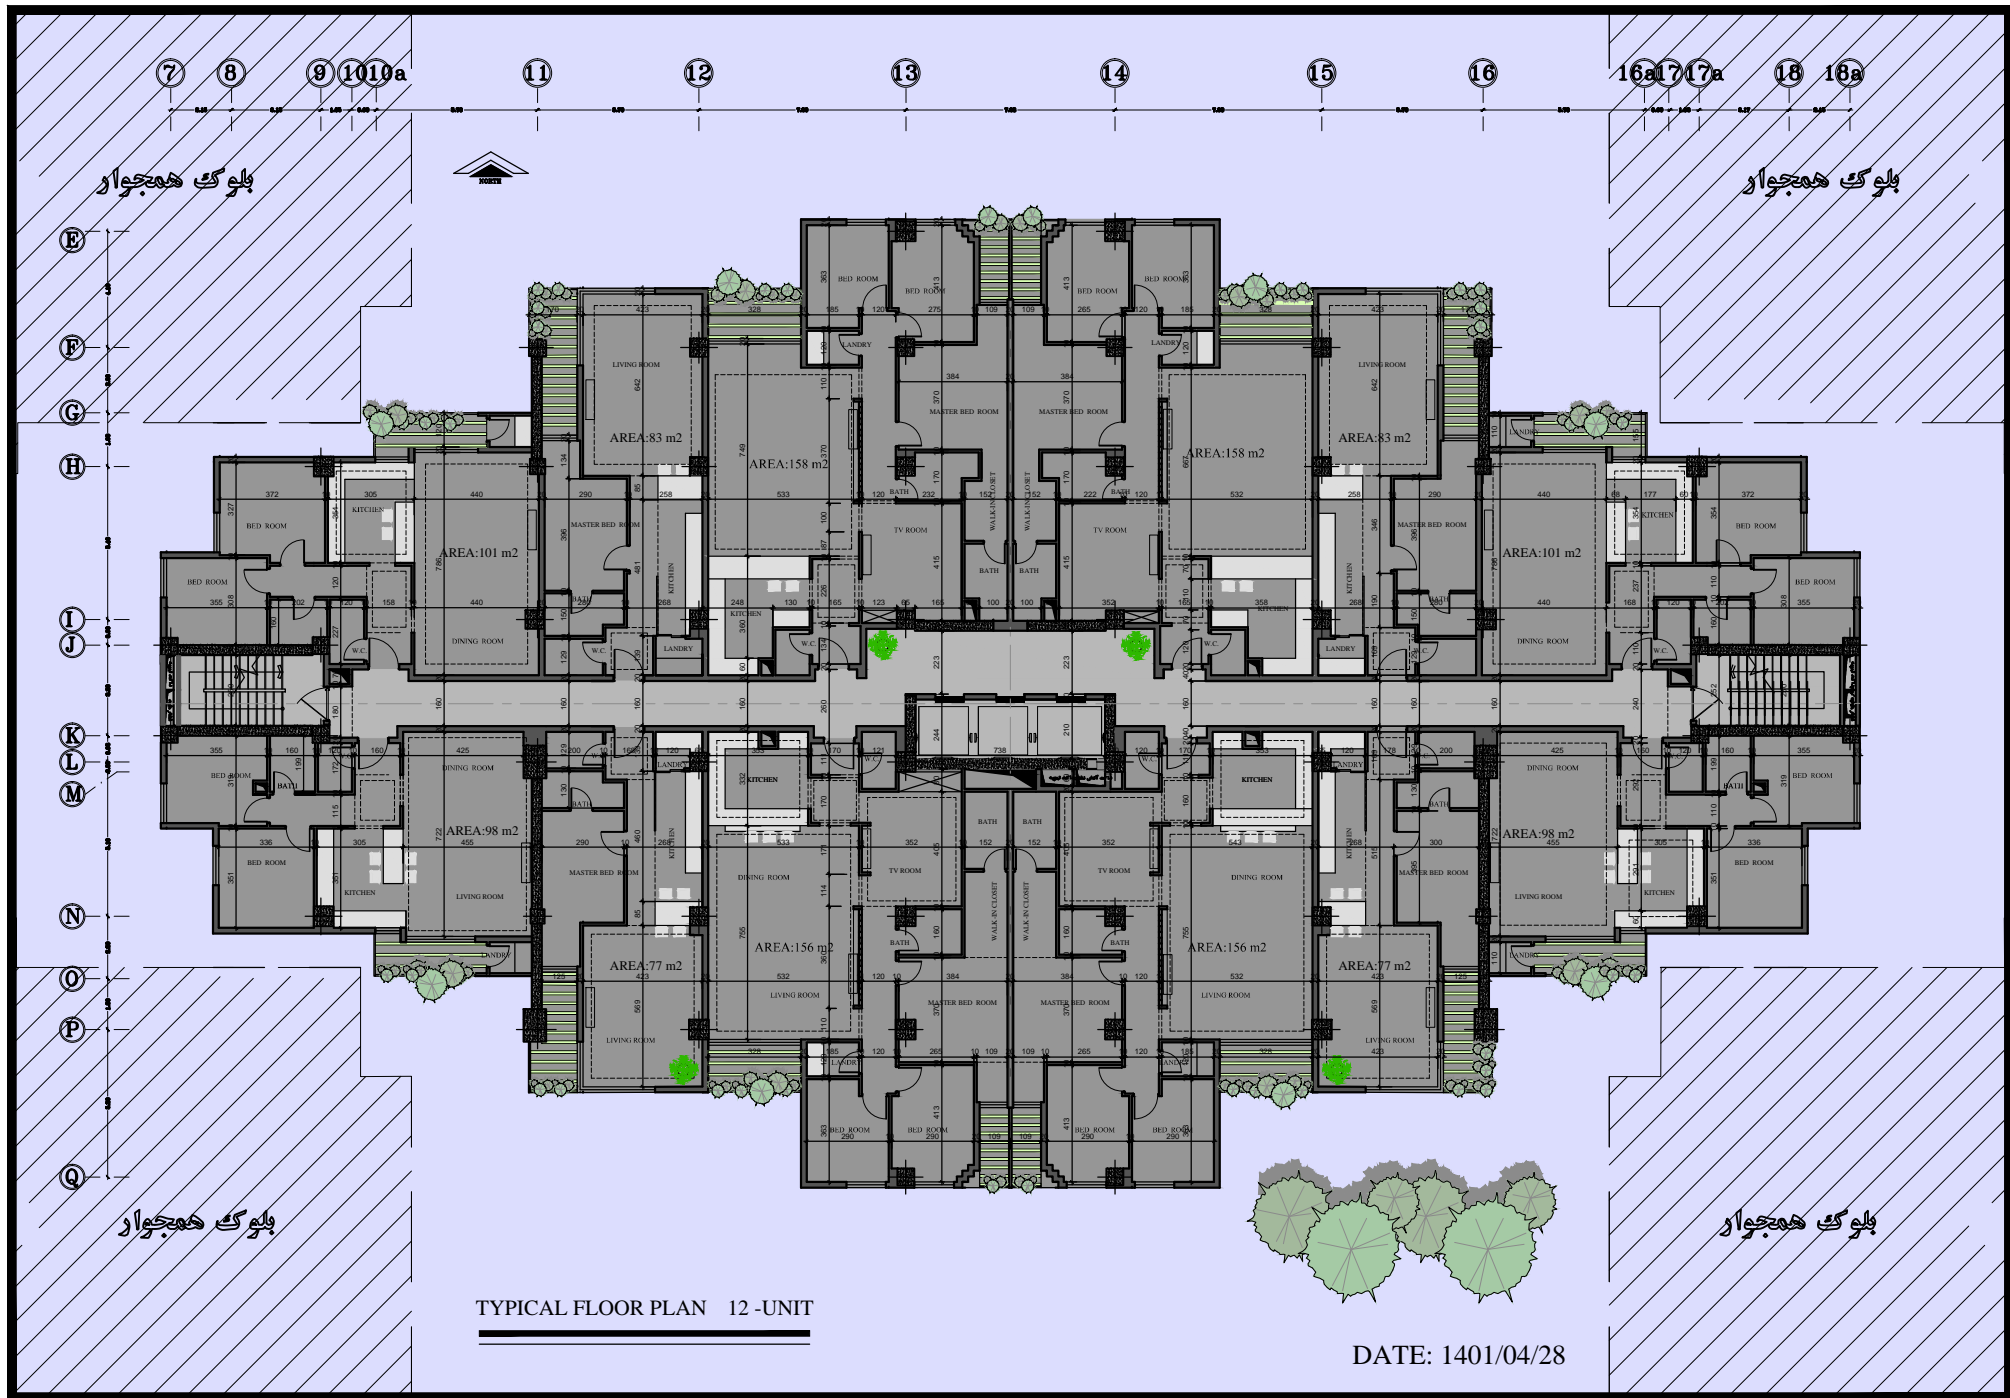

TYPICAL FLOOR PLAN 6-UNIT

DATE: 1401/04/28

بلوك همجوار

بلوك همجوار

بلوك همجوار

بلوك همجوار

TYPICAL FLOOR PLAN 6-UNIT

DATE: 1401/04/28

TYPICAL FLOOR PLAN 8-UNIT

DATE: 1401/04/28

TYPICAL FLOOR PLAN 8-UNIT

DATE: 1401/04/28

TYPICAL FLOOR PLAN 12 -UNIT

DATE: 1401/04/28

TYPICAL FLOOR PLAN 12 -UNIT

DATE: 1401/04/28