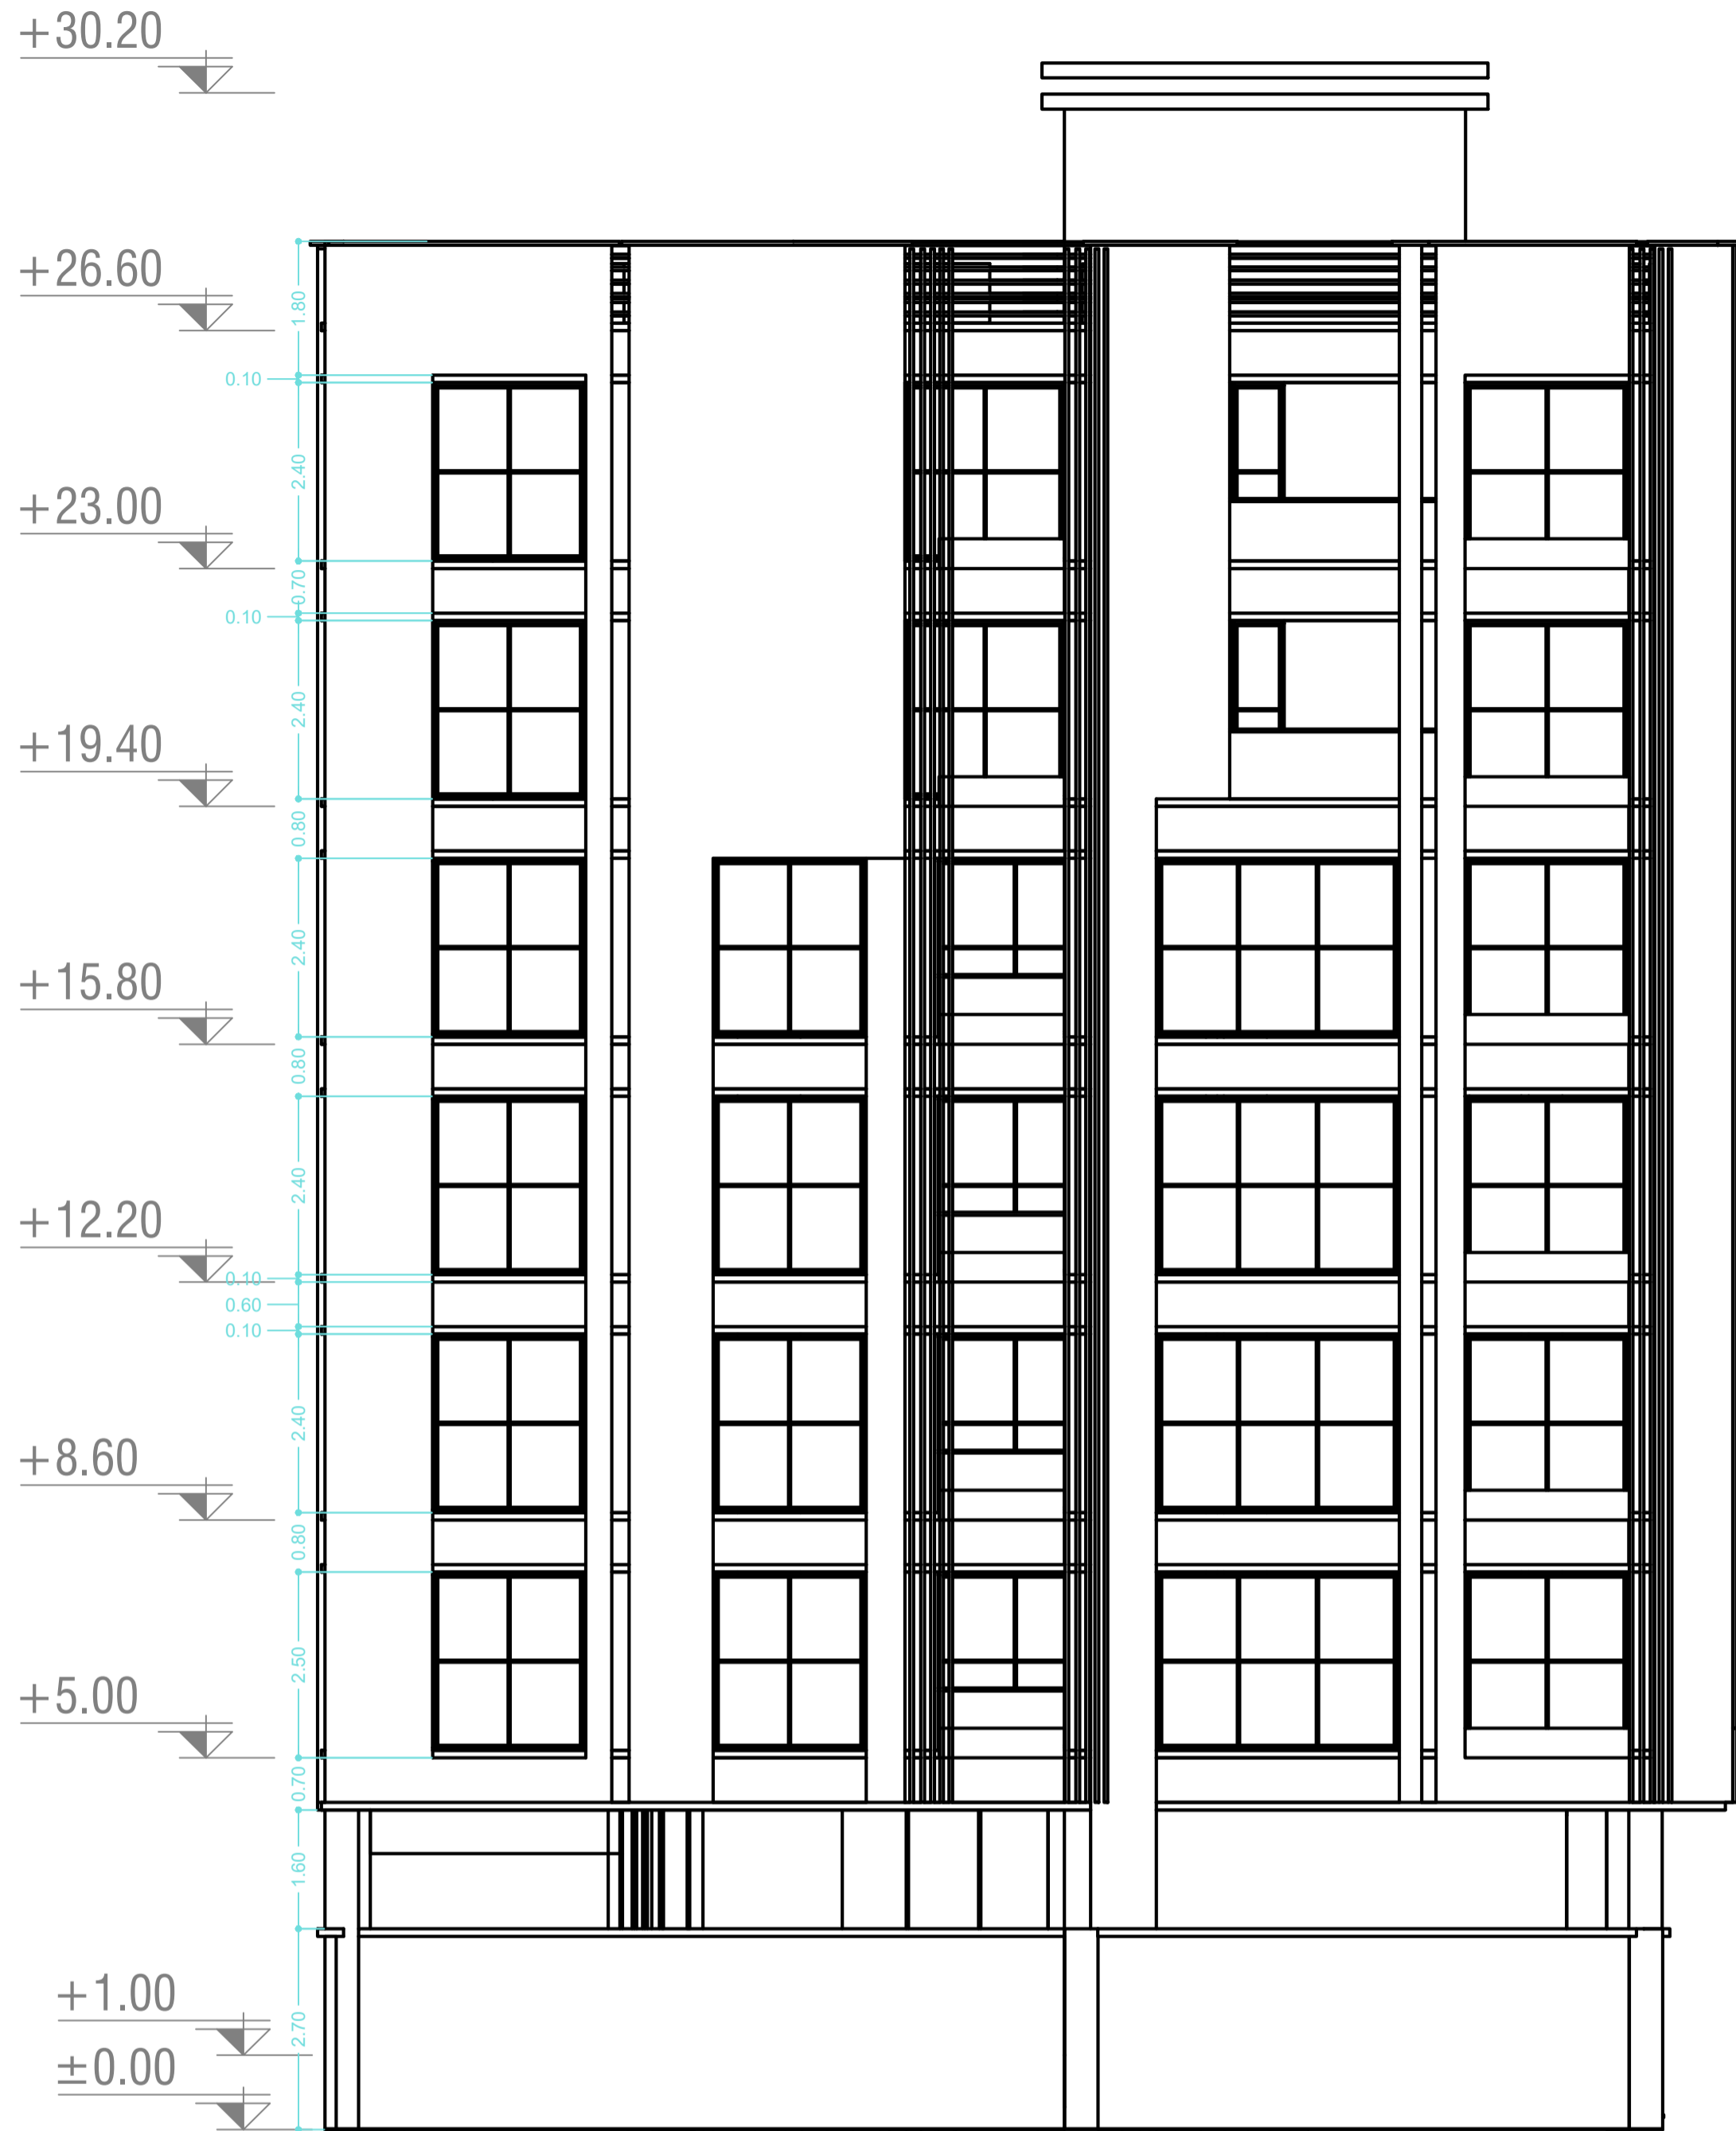

Site plan

Sheet No : A-00

Sc: 1/200

Basement Plan -2

Sheet No : A-01

Sc: 1/100

Basement Plan -1

Sheet No : A-02

Furniture Plan 1-4

Sheet No : A-05

Sc: 1/100

Dimention plan 1-4

Sheet No : A-06

Sc: 1/100

Dimention plan 5-6

Sheet No : A-07

Section A-A

Sheet No : A-10

Sc: 1/100

ORKIDE  
COMPETITION

North Elevation

Sheet No : A-11

Sc: 1/100

ORKIDE  
COMPETITION

South Elevation

Sheet No : A-12

Sc: 1/100

ORKIDE  
COMPETITION

East Elevation

Sheet No : A-13

Sc: 1/100

West Elevation