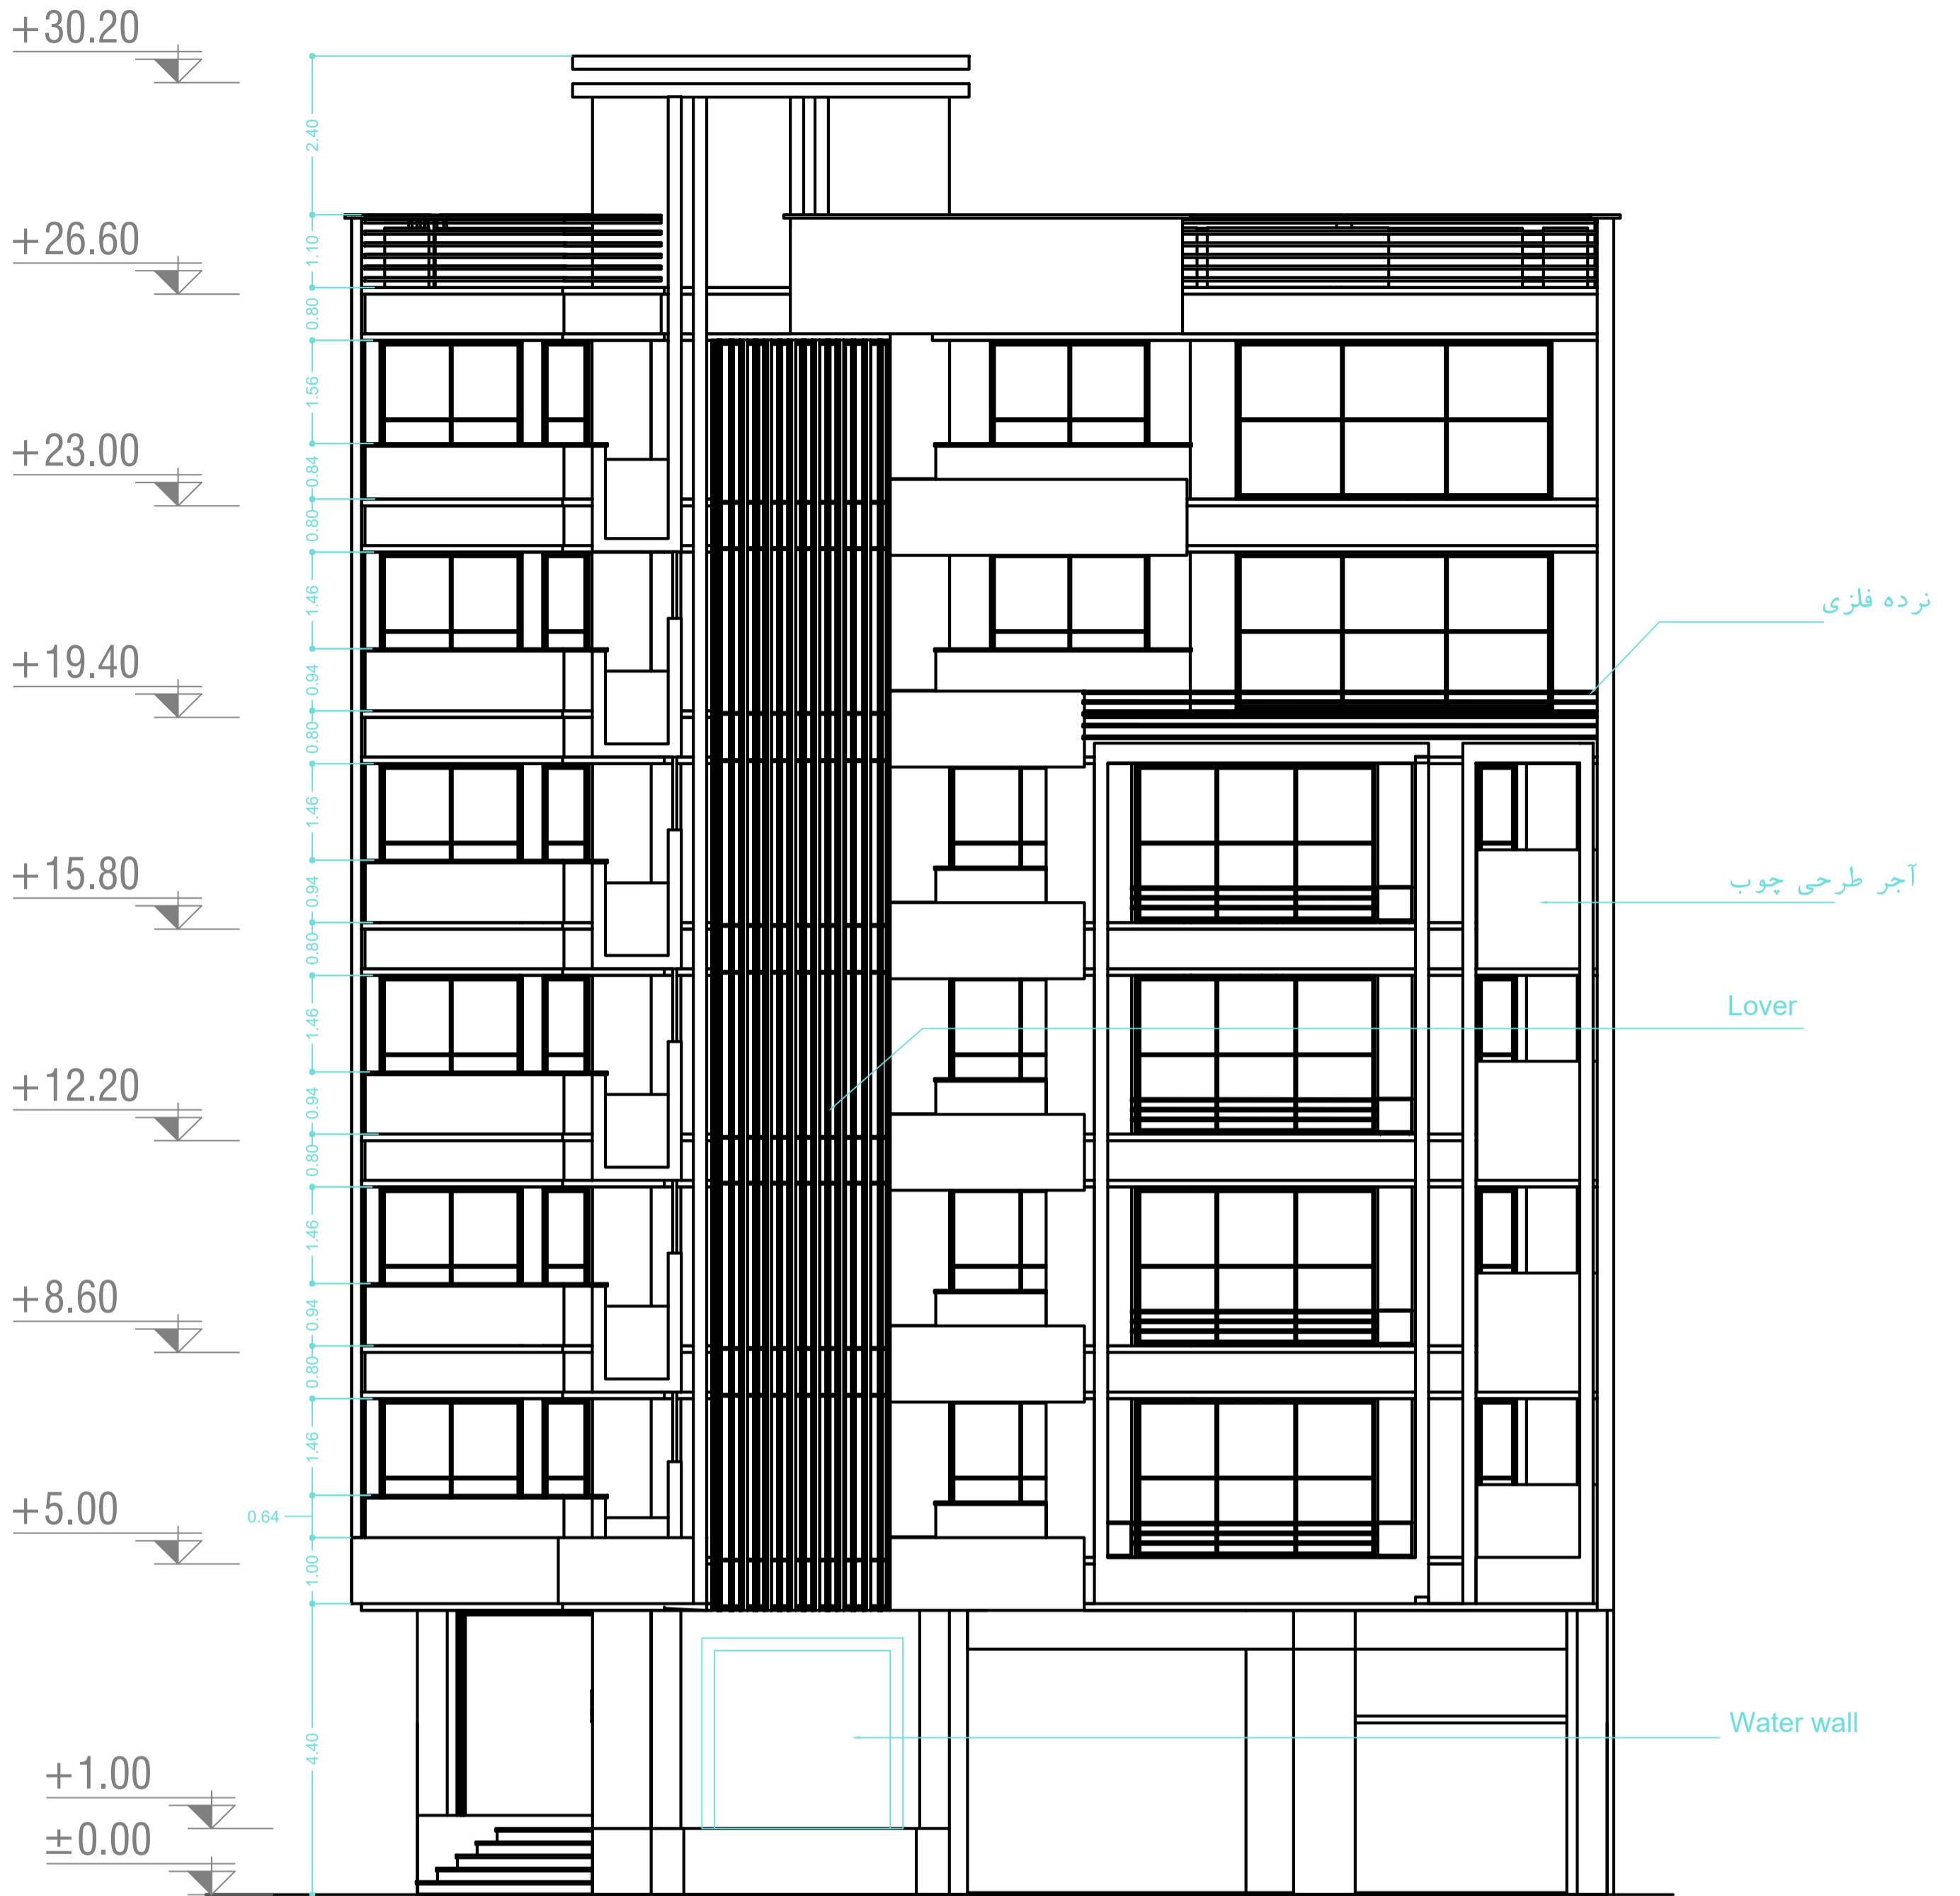

North Elevation

Sheet No : A-11

Sc: 1/100

ORKIDE
COMPETITION