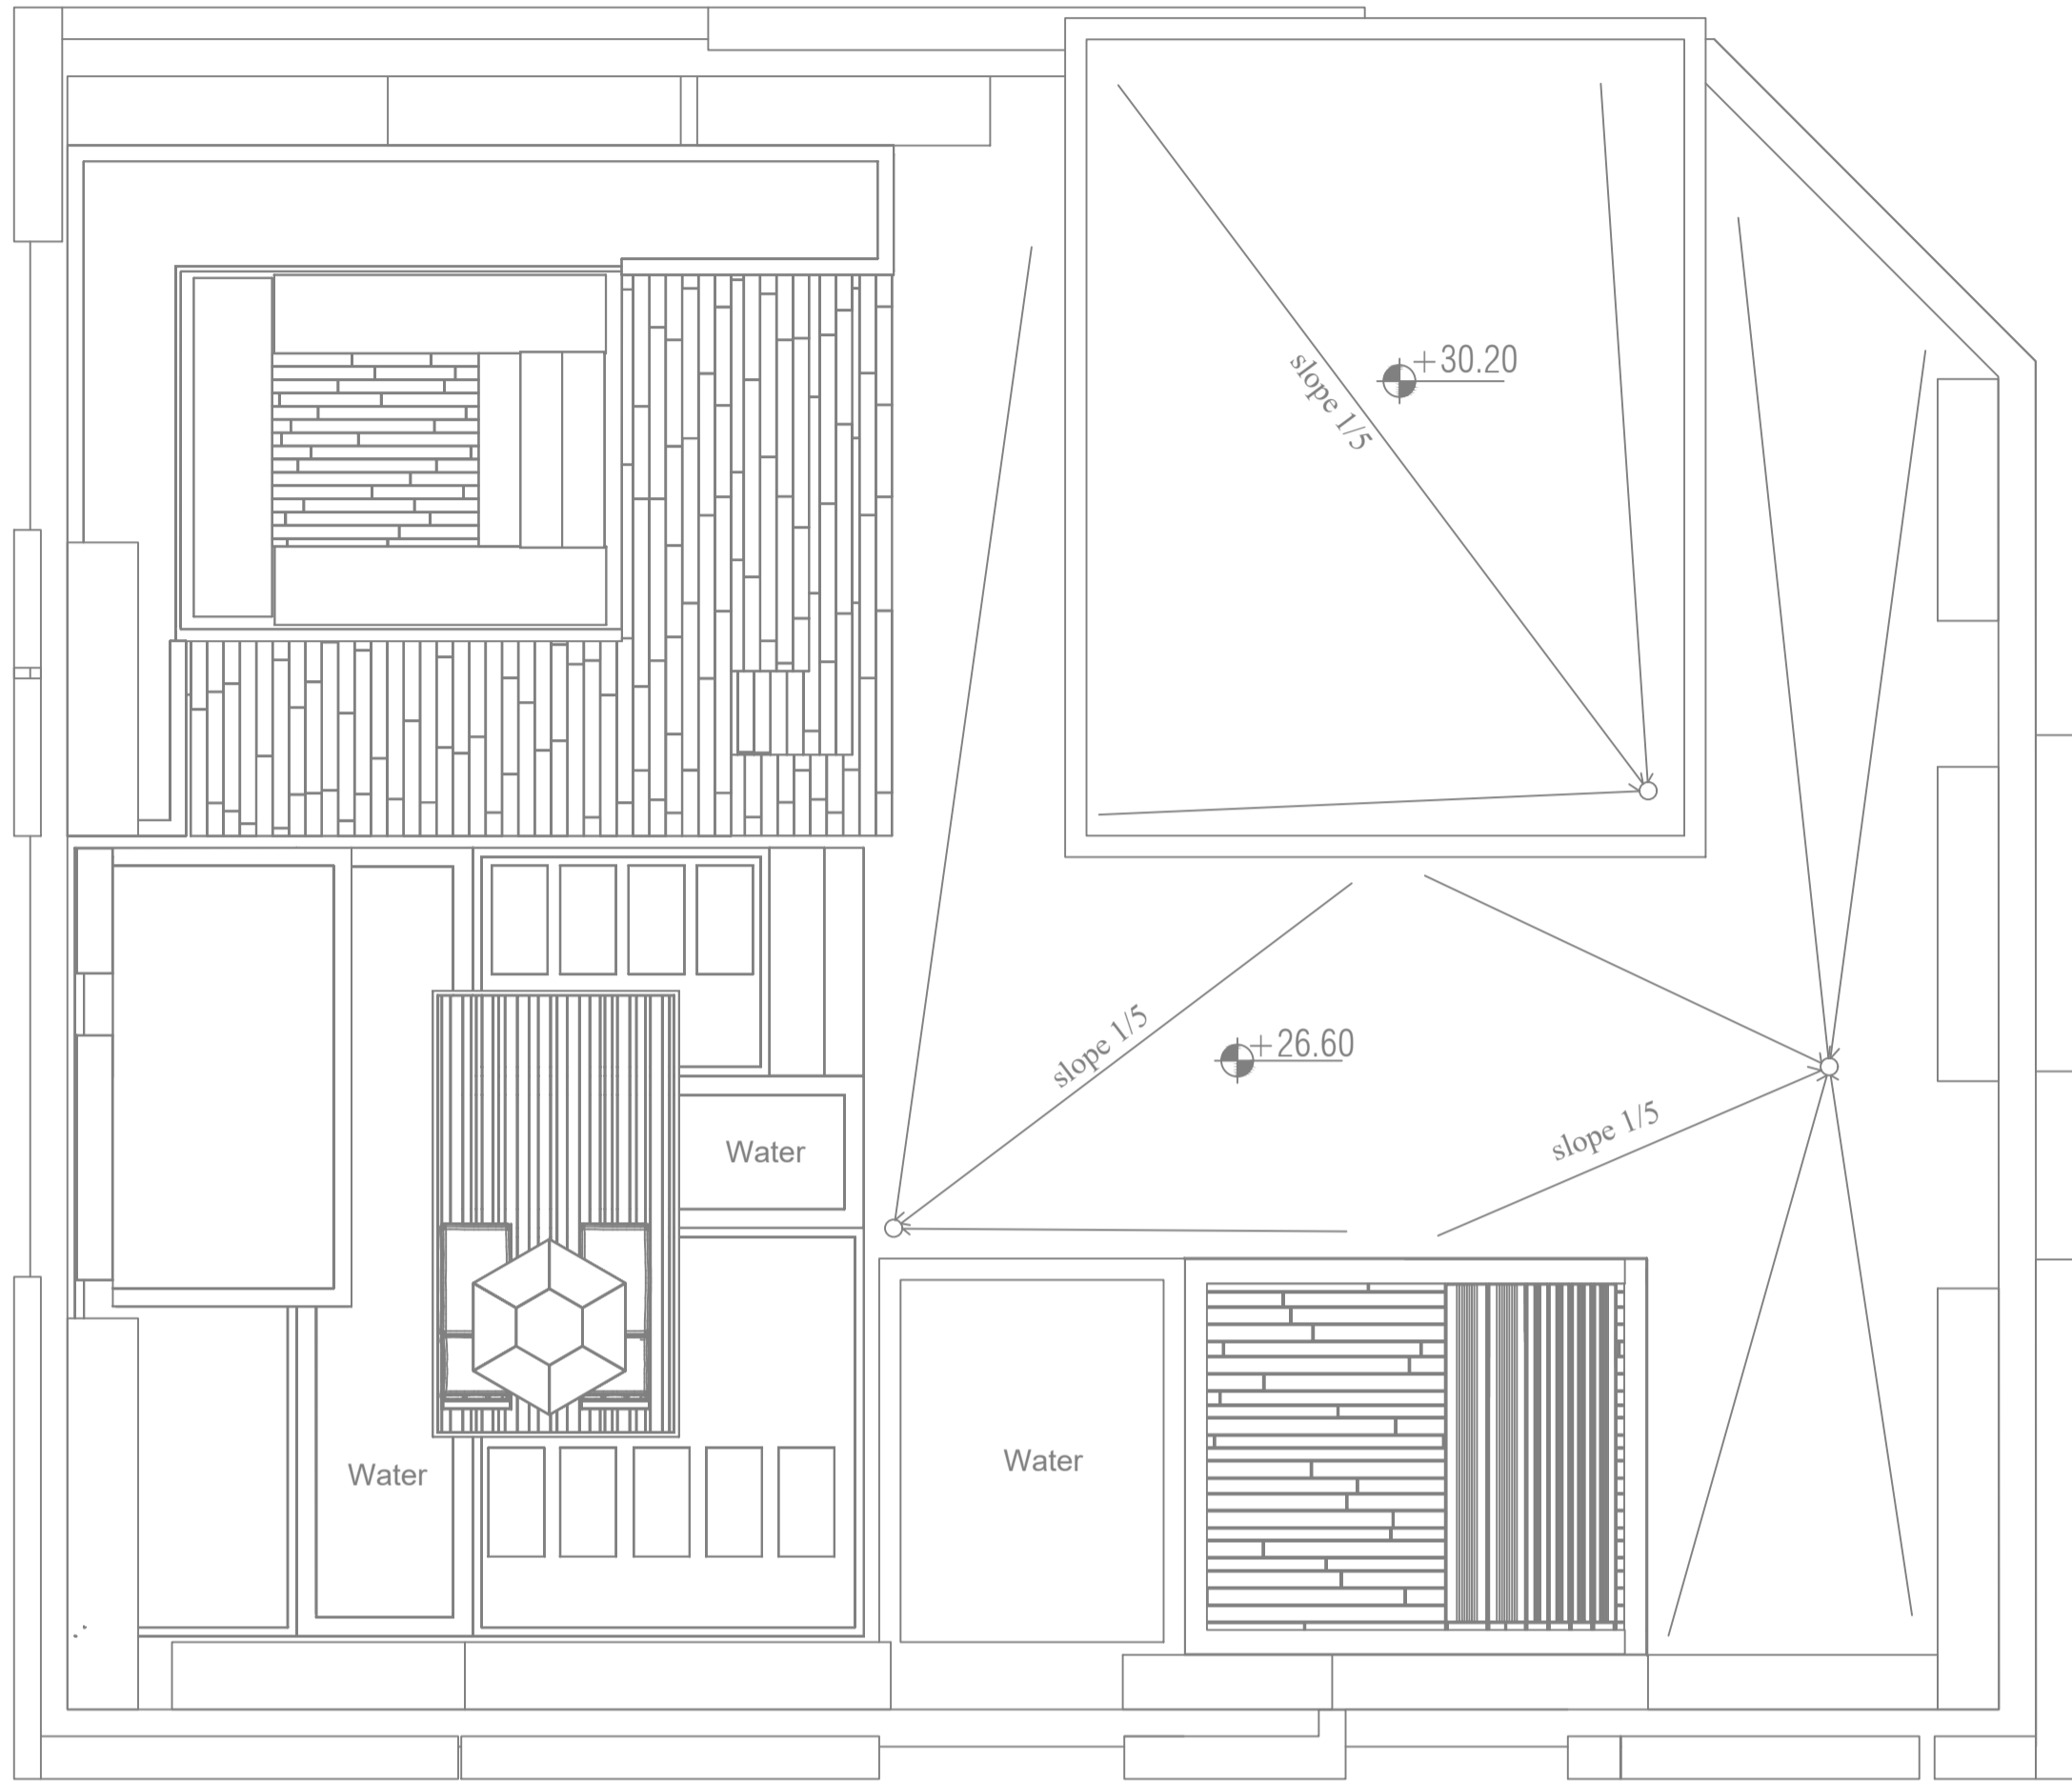

Site plan

Sheet No : A-00

Sc: 1/200

Basement Plan -2

Sheet No : A-01

Sc: 1/100

Basement Plan -1

Sheet No : A-02

Furniture Plan 1-4

Sheet No : A-05

Sc: 1/100

Dimention plan 1-4

Sheet No : A-06

Sc: 1/100

Dimention plan 5-6

Sheet No : A-07

Sc: 1/100

Furniture Plan 5-6

Sheet No : A-08

Sc: 1/100

Roof plan

Sheet No : A-09

Sc: 1/100

ORKIDE  
COMPETITION

South Elevation

Sheet No : A-12

Sc: 1/100

ORKIDE  
COMPETITION

East Elevation

Sheet No : A-13

Sc: 1/100

West Elevation