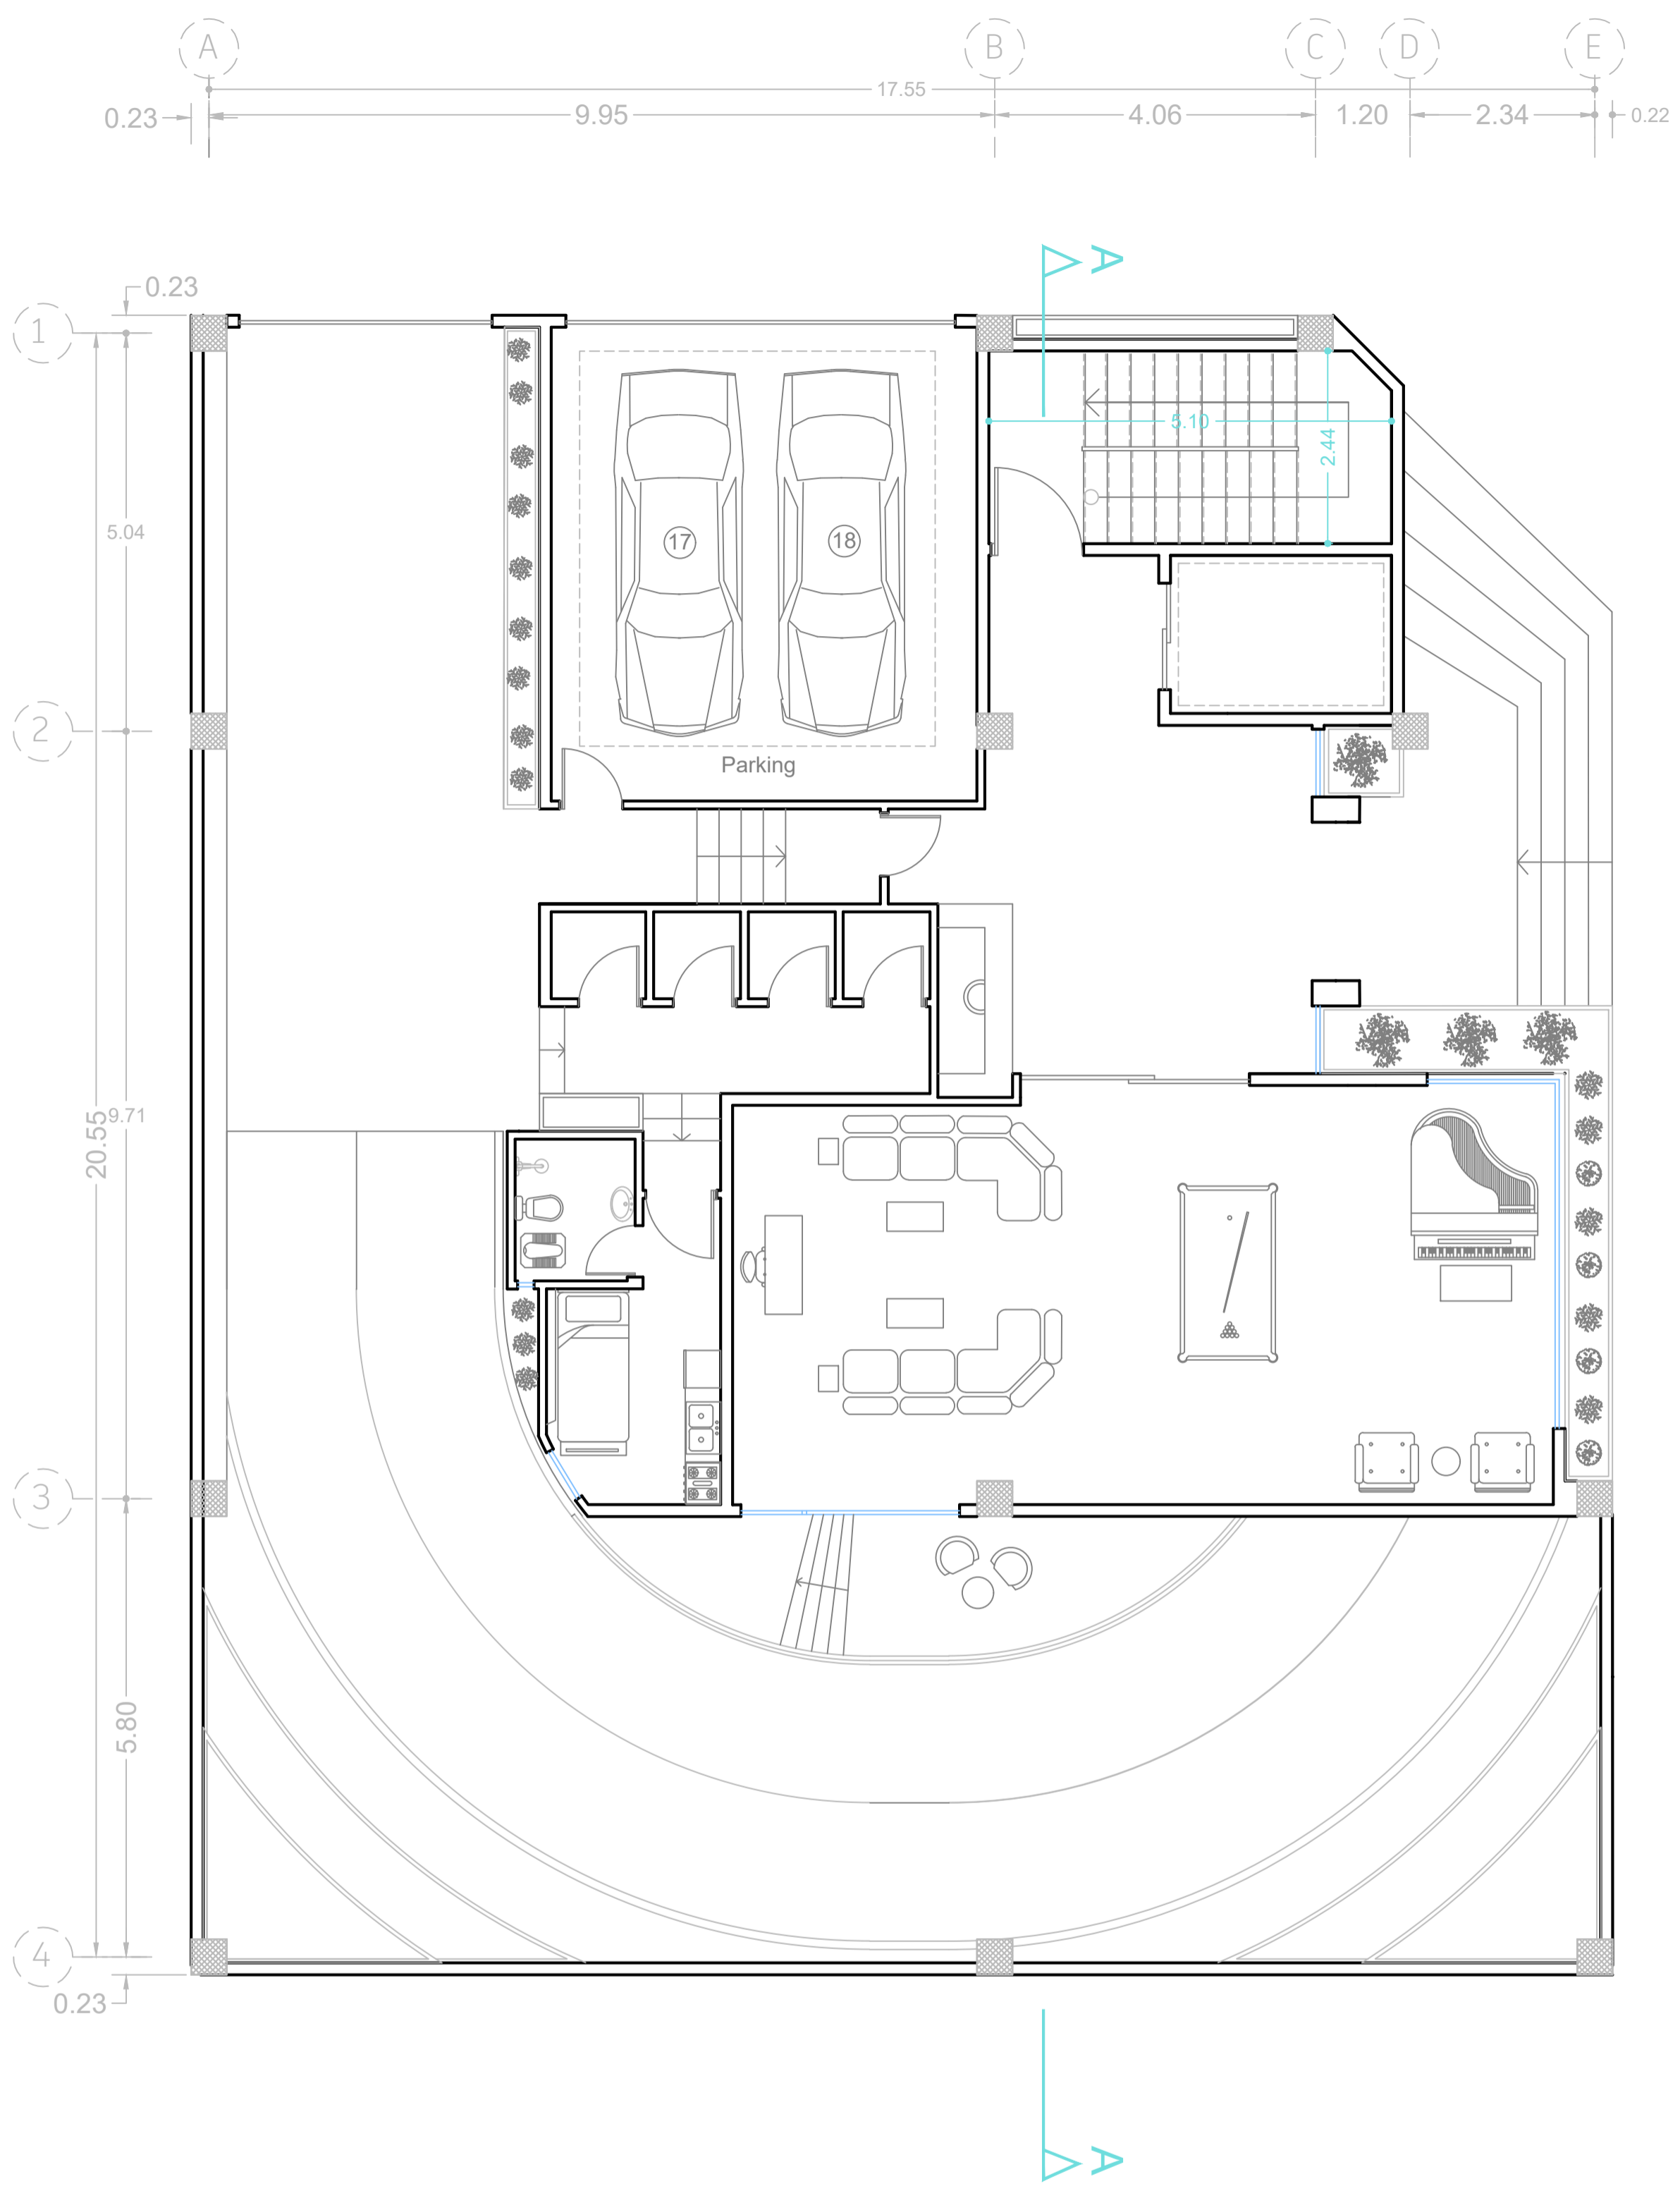

Site plan

Sheet No : A-00

Sc: 1/200

Basement Plan -2

Sheet No : A-01

Sc: 1/100

Basement Plan -1

Sheet No : A-02

Sc: 1/100

Ground Floor - Dimention plan

Sheet No : A-03

Sc: 1/100

ORKIDE  
COMPETITION

Ground Floor - Furniture Plan

Sheet No : A-04

Sc: 1/100

Furniture Plan 1-4

Sheet No : A-05

Sc: 1/100

Dimention plan 1-4

Sheet No : A-06

Sc: 1/100

Dimention plan 5-6

Sheet No : A-07