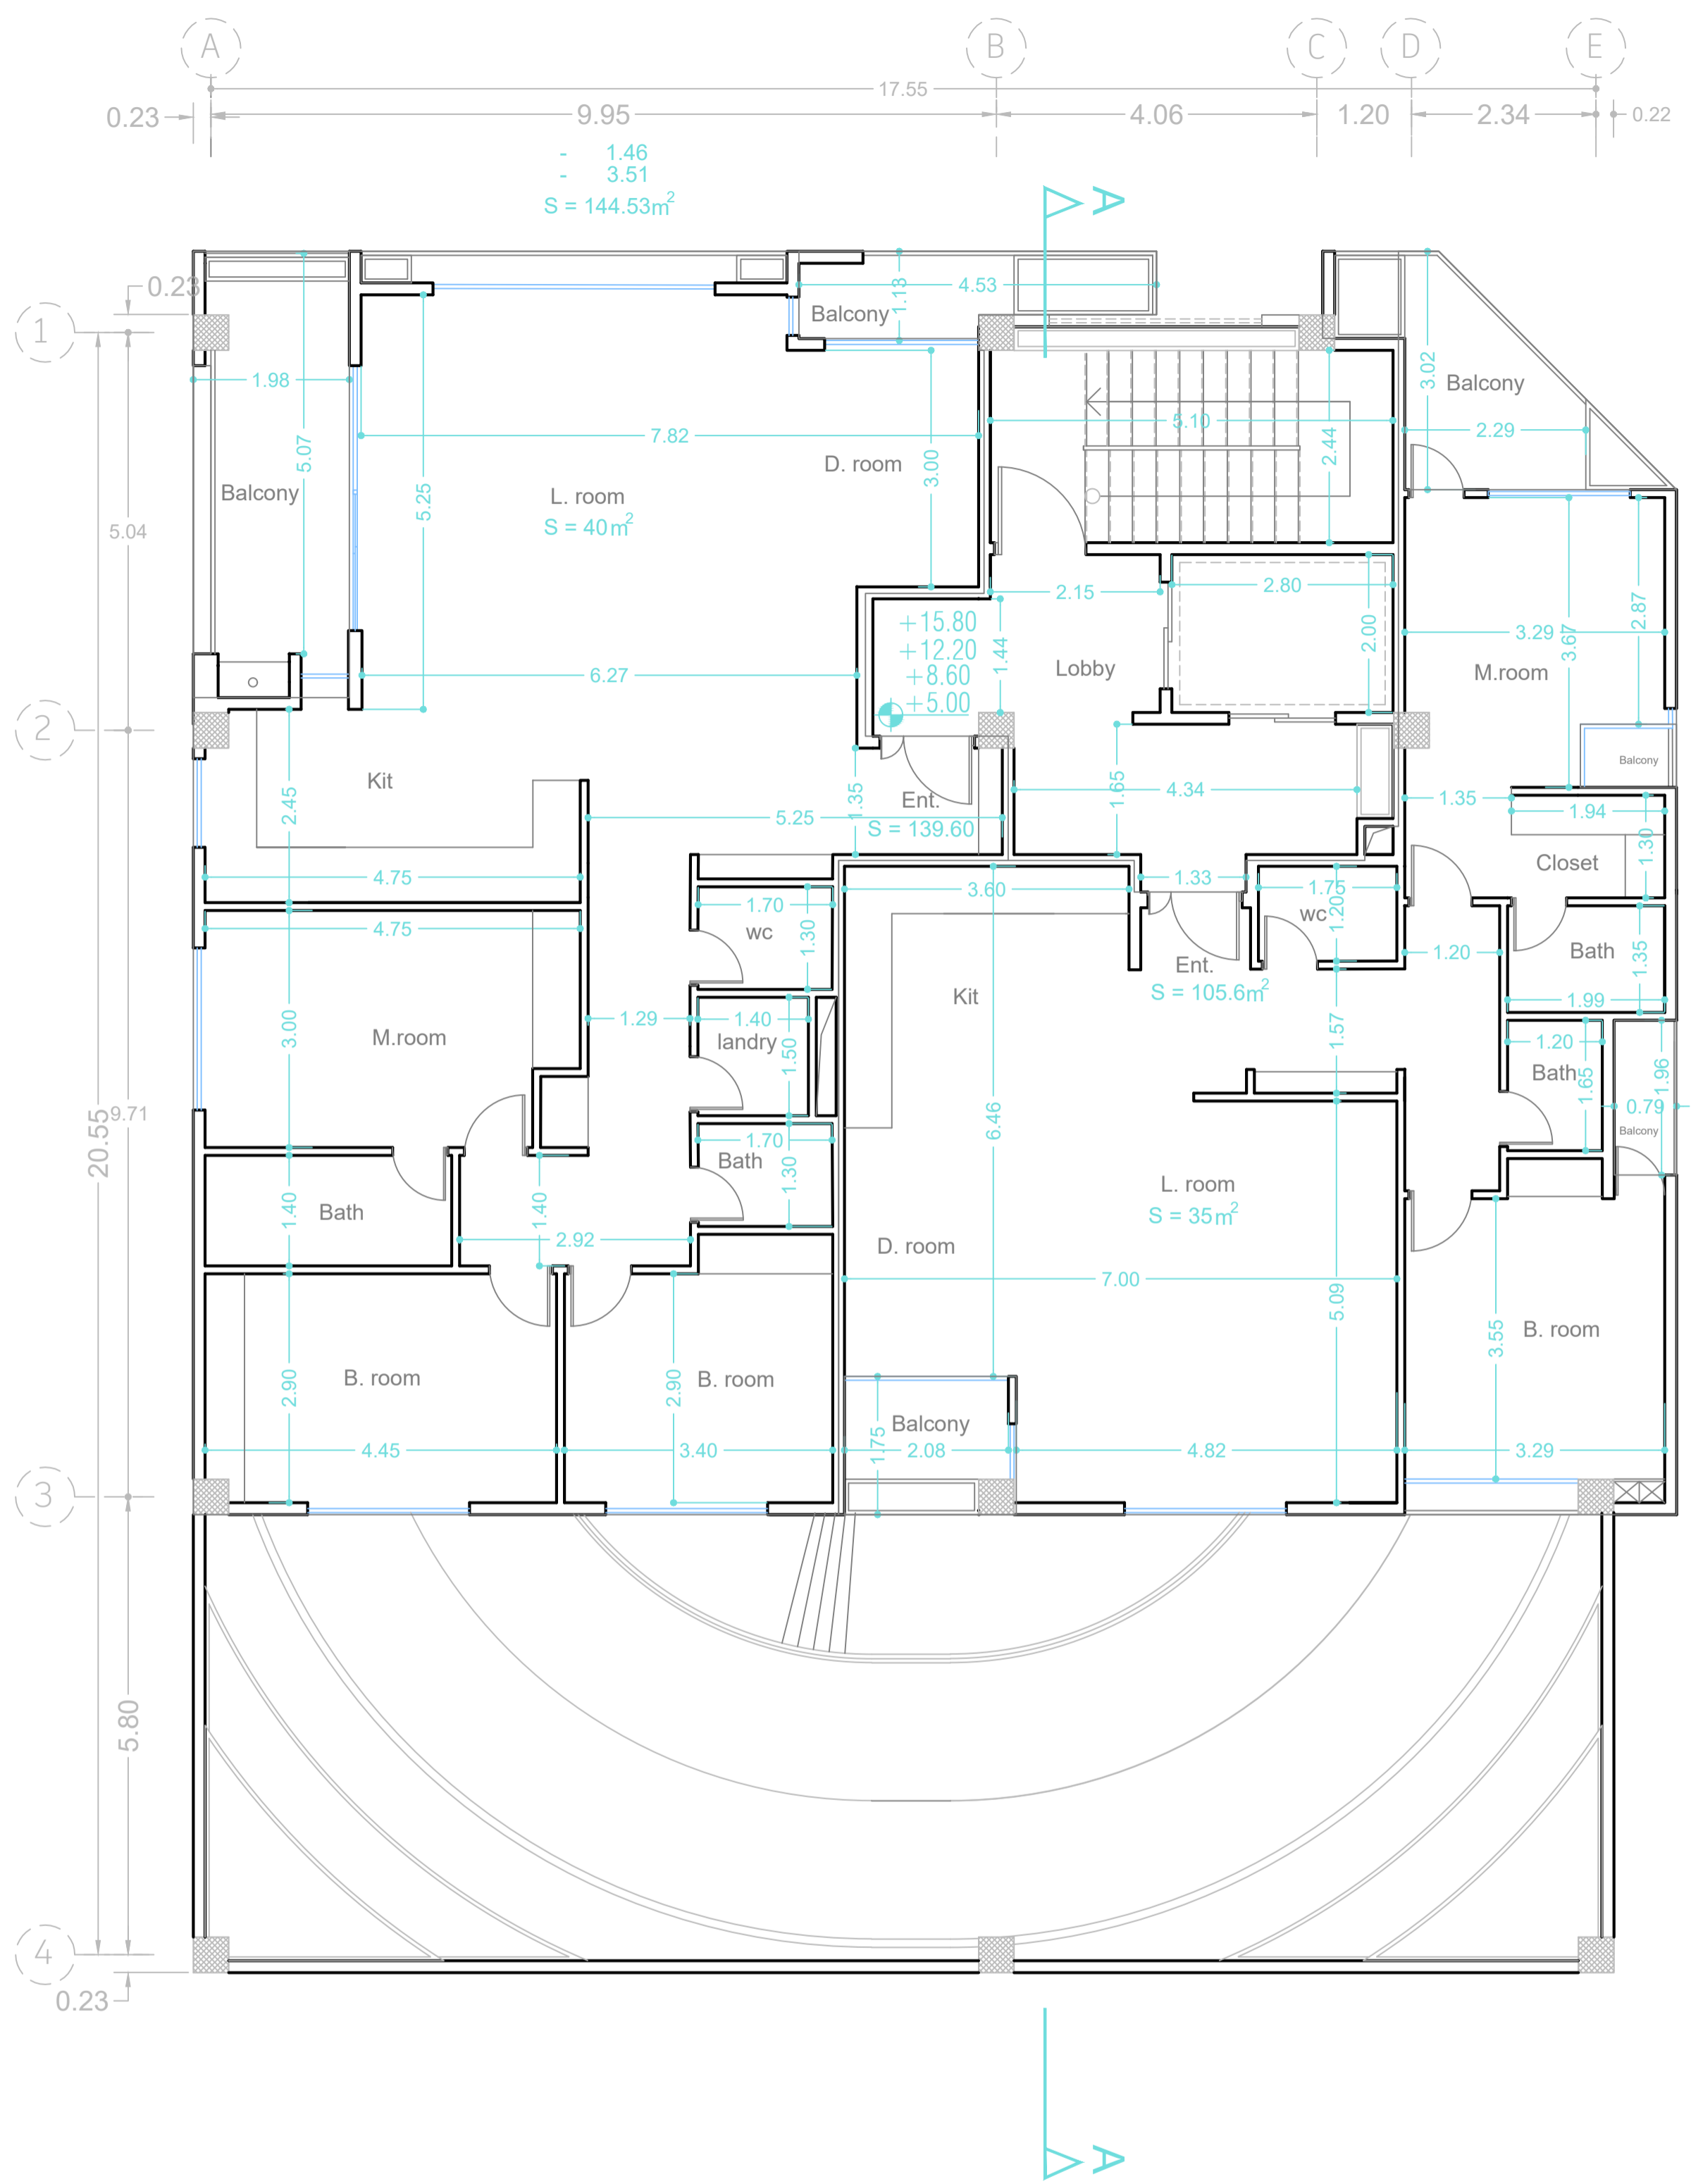

Site plan

Sheet No : A-00

Sc: 1/200

Basement Plan -2

Sheet No : A-01

Sc: 1/100

Basement Plan -1

Sheet No : A-02

Sc: 1/100

Ground Floor - Dimention plan

Sheet No : A-03

Sc: 1/100

ORKIDE  
COMPETITION

Ground Floor - Furniture Plan

Sheet No : A-04

Sc: 1/100

Furniture Plan 1-4

Sheet No : A-05

Sc: 1/100

Dimention plan 1-4

Sheet No : A-06

Sc: 1/100

Dimention plan 5-6

Sheet No : A-07