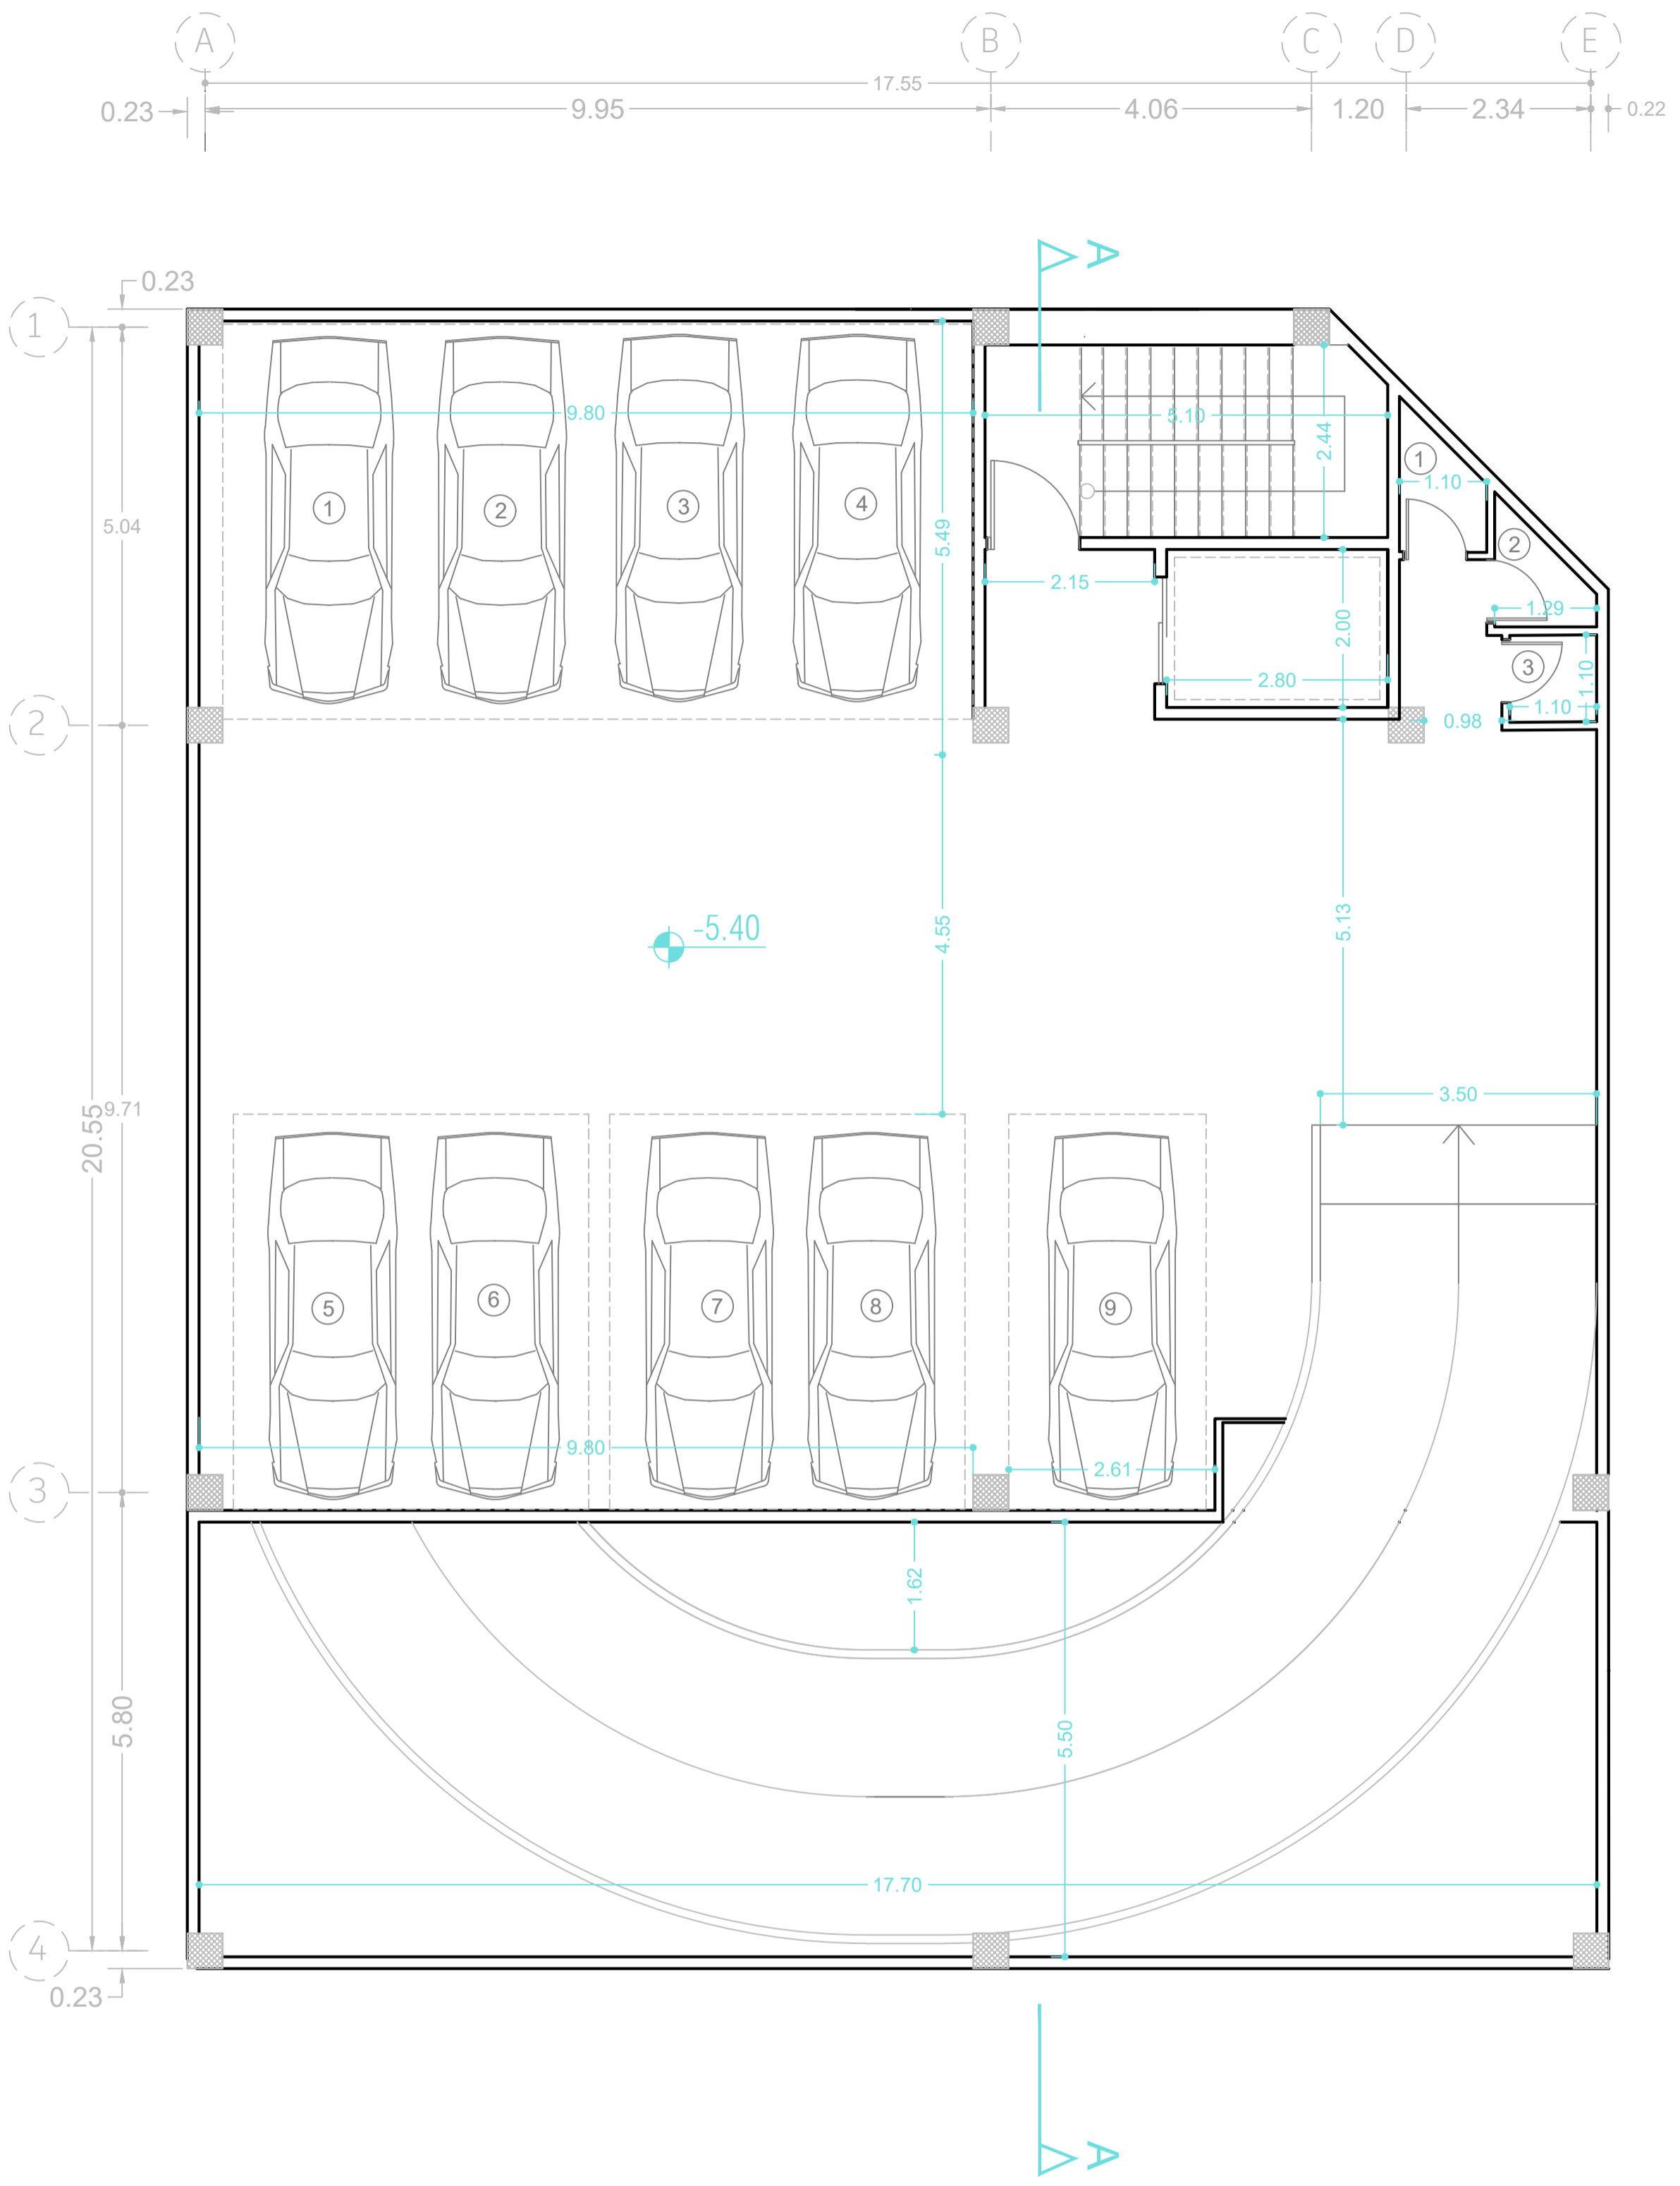

Site plan

Sheet No : A-00

Sc: 1/200

Basement Plan -2

Sheet No : A-01

Sc: 1/100

Basement Plan -1

Sheet No : A-02

Sc: 1/100

Ground Floor - Dimention plan

Sheet No : A-03

Sc: 1/100

ORKIDE  
COMPETITION

Ground Floor - Furniture Plan

Sheet No : A-04

Sc: 1/100

Furniture Plan 1-4

Sheet No : A-05

Sc: 1/100

Dimention plan 1-4

Sheet No : A-06

Sc: 1/100

Dimention plan 5-6

Sheet No : A-07