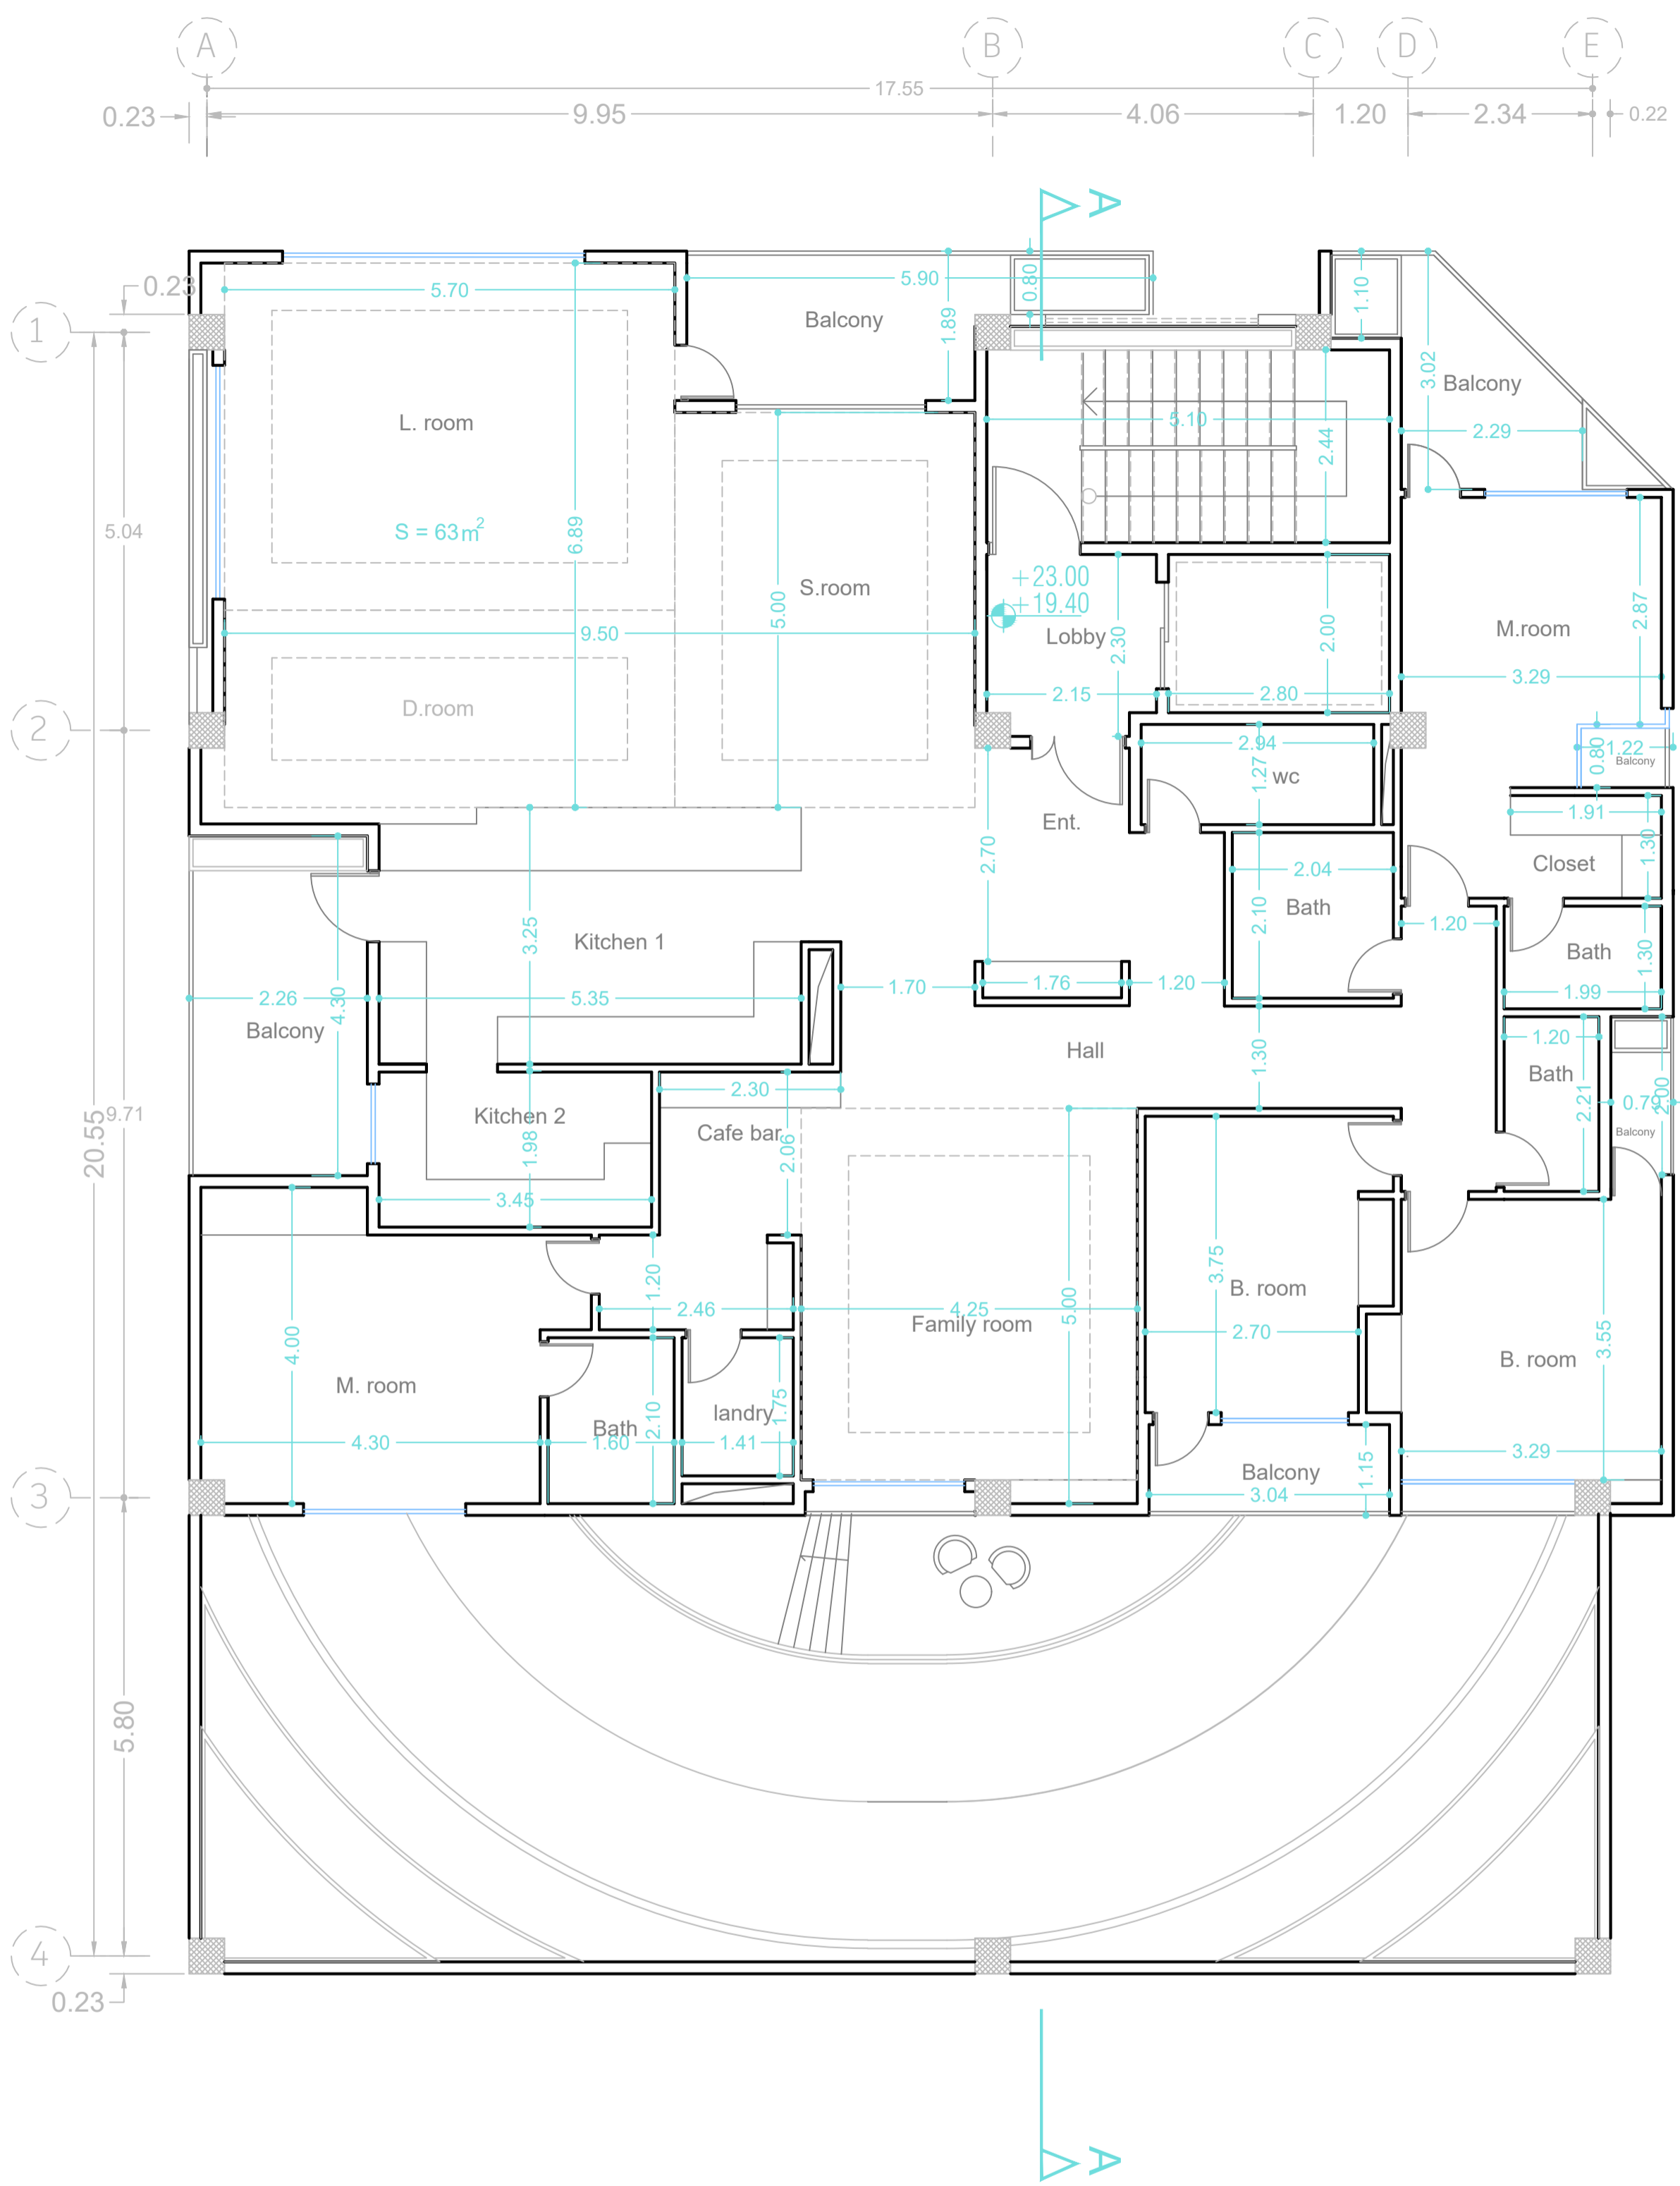

Site plan

Sheet No : A-00

Sc: 1/200

Basement Plan -2

Sheet No : A-01

Sc: 1/100

Basement Plan -1

Sheet No : A-02

Sc: 1/100

Ground Floor - Dimention plan

Sheet No : A-03

Sc: 1/100

ORKIDE  
COMPETITION

Ground Floor - Furniture Plan

Sheet No : A-04

Sc: 1/100

Furniture Plan 1-4

Sheet No : A-05

Sc: 1/100

Dimention plan 1-4

Sheet No : A-06

Sc: 1/100

Dimention plan 5-6

Sheet No : A-07

Sc: 1/100

Furniture Plan 5-6

Sheet No : A-08

Sc: 1/100

Roof plan

Sheet No : A-09

Sc: 1/100

ORKIDE  
COMPETITION