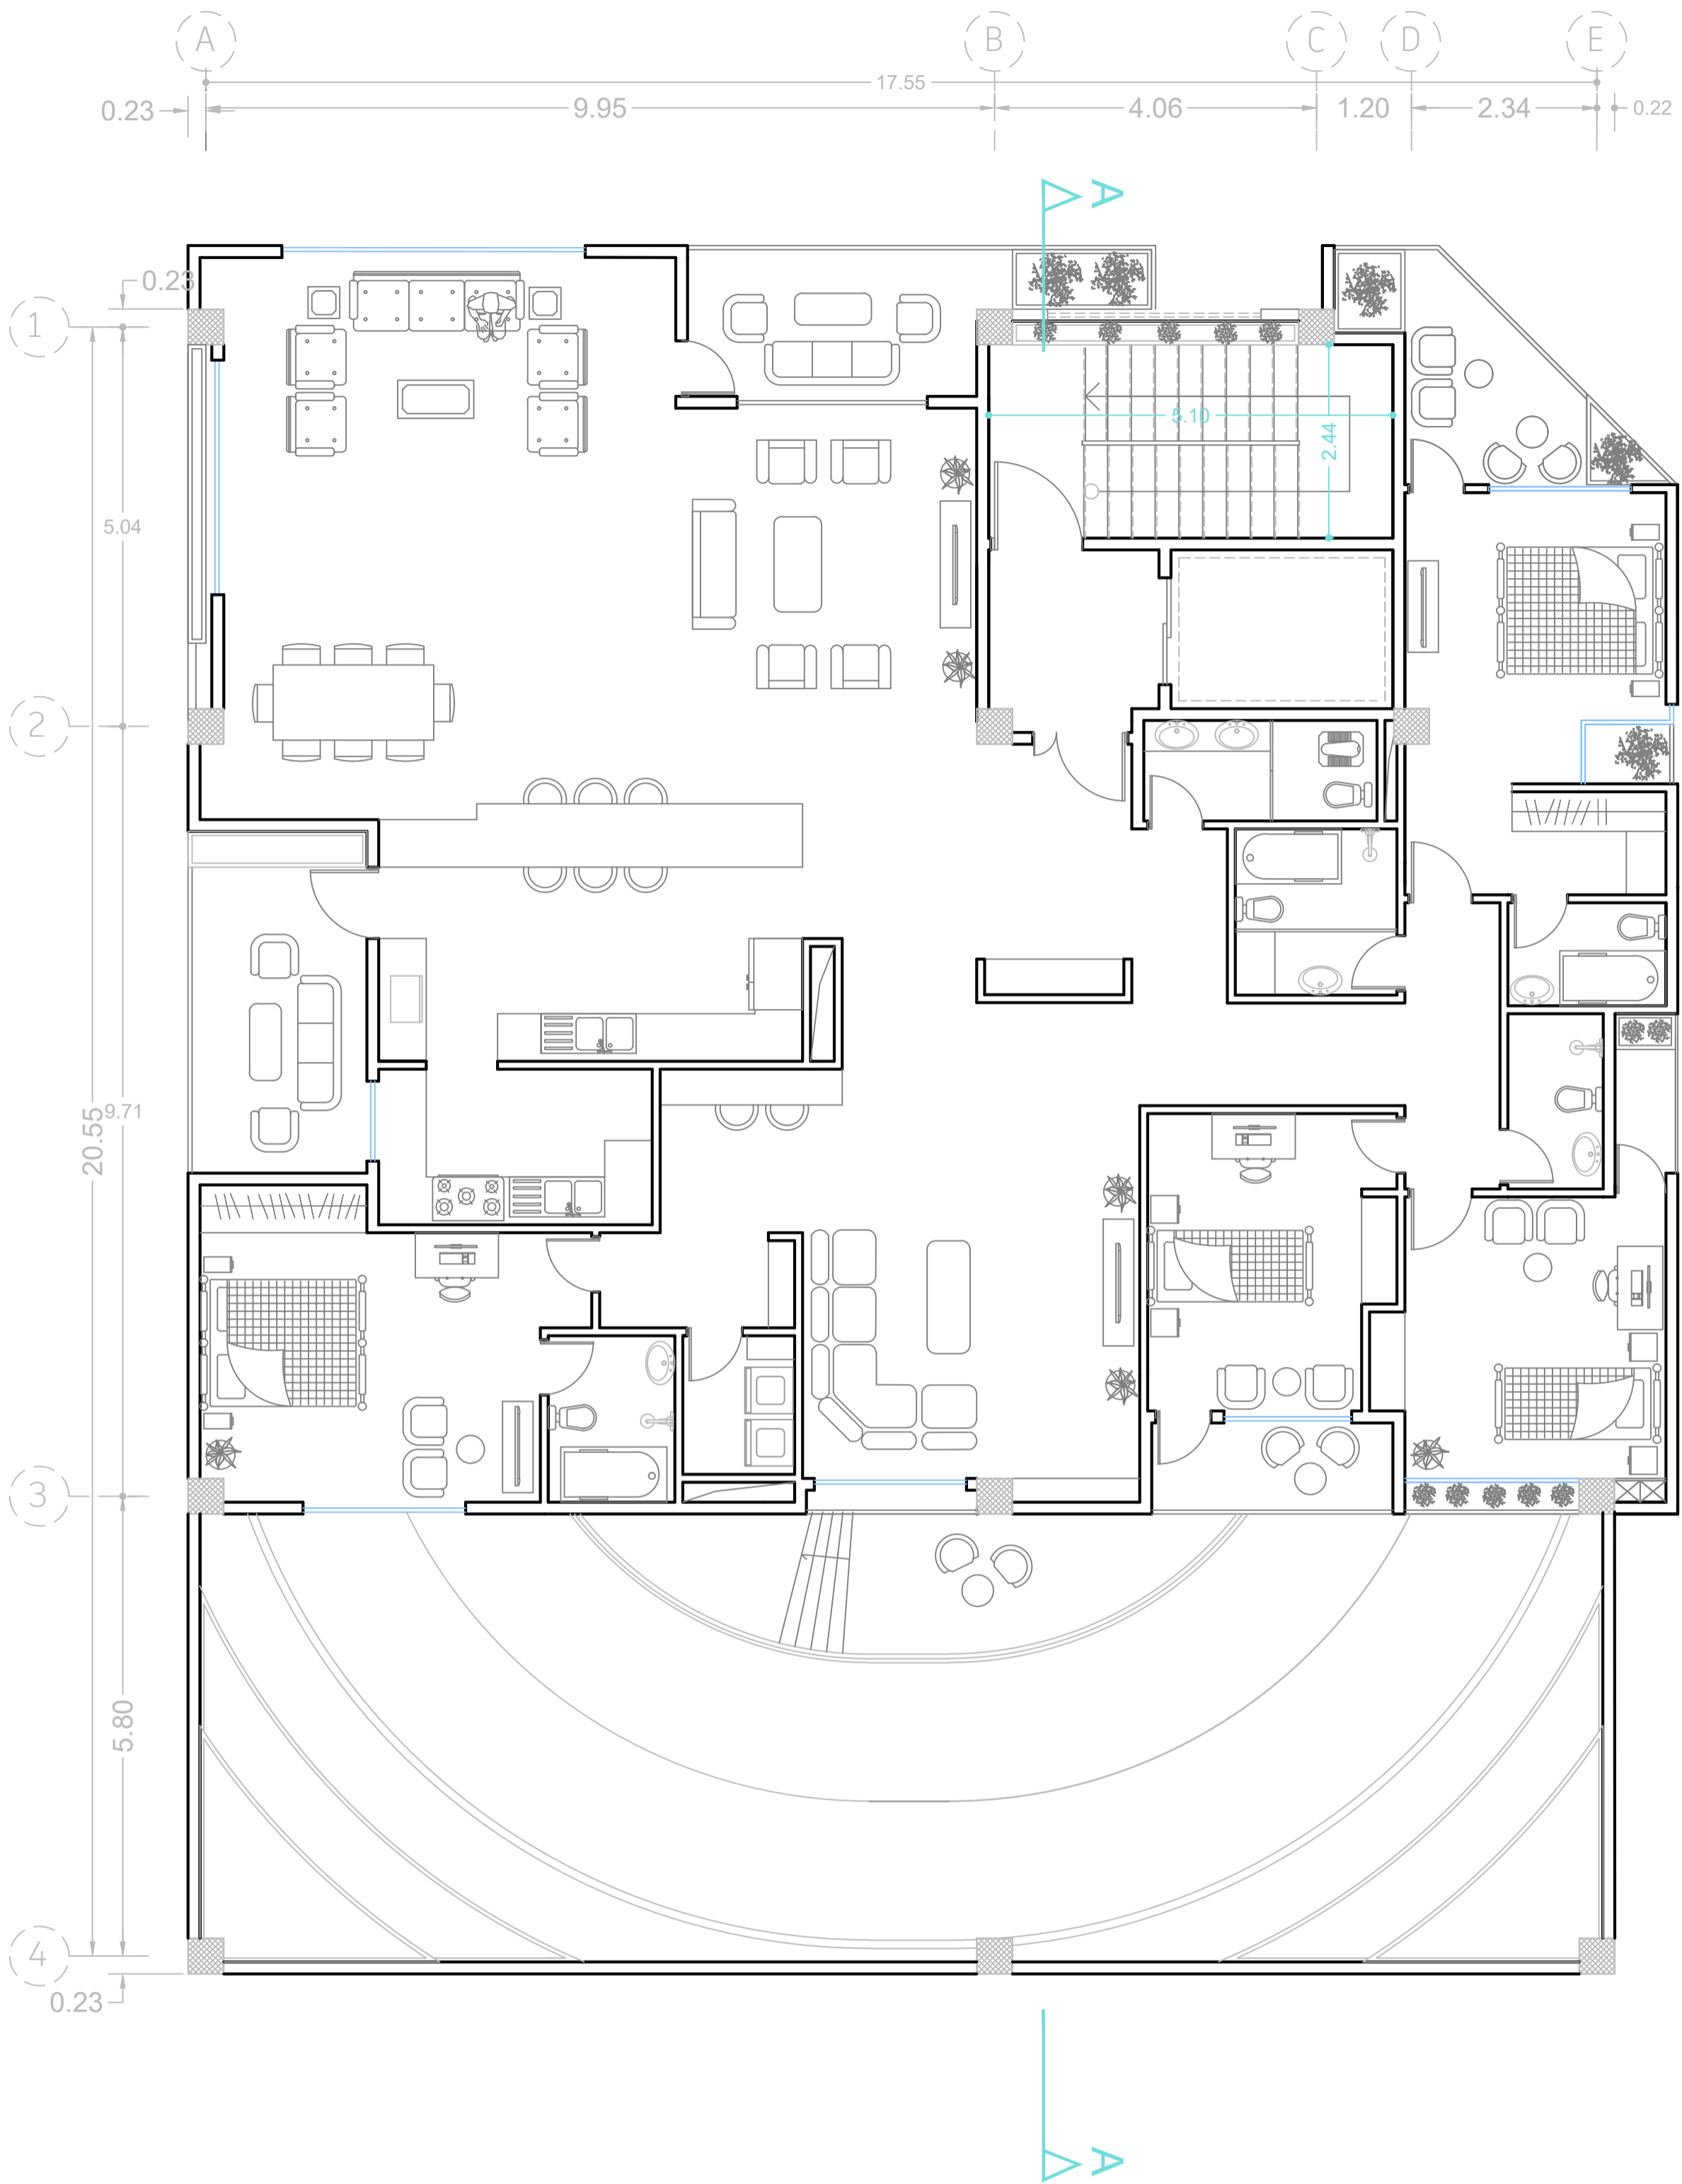

Furniture Plan 5-6

Sheet No : A-08

Sc: 1/100