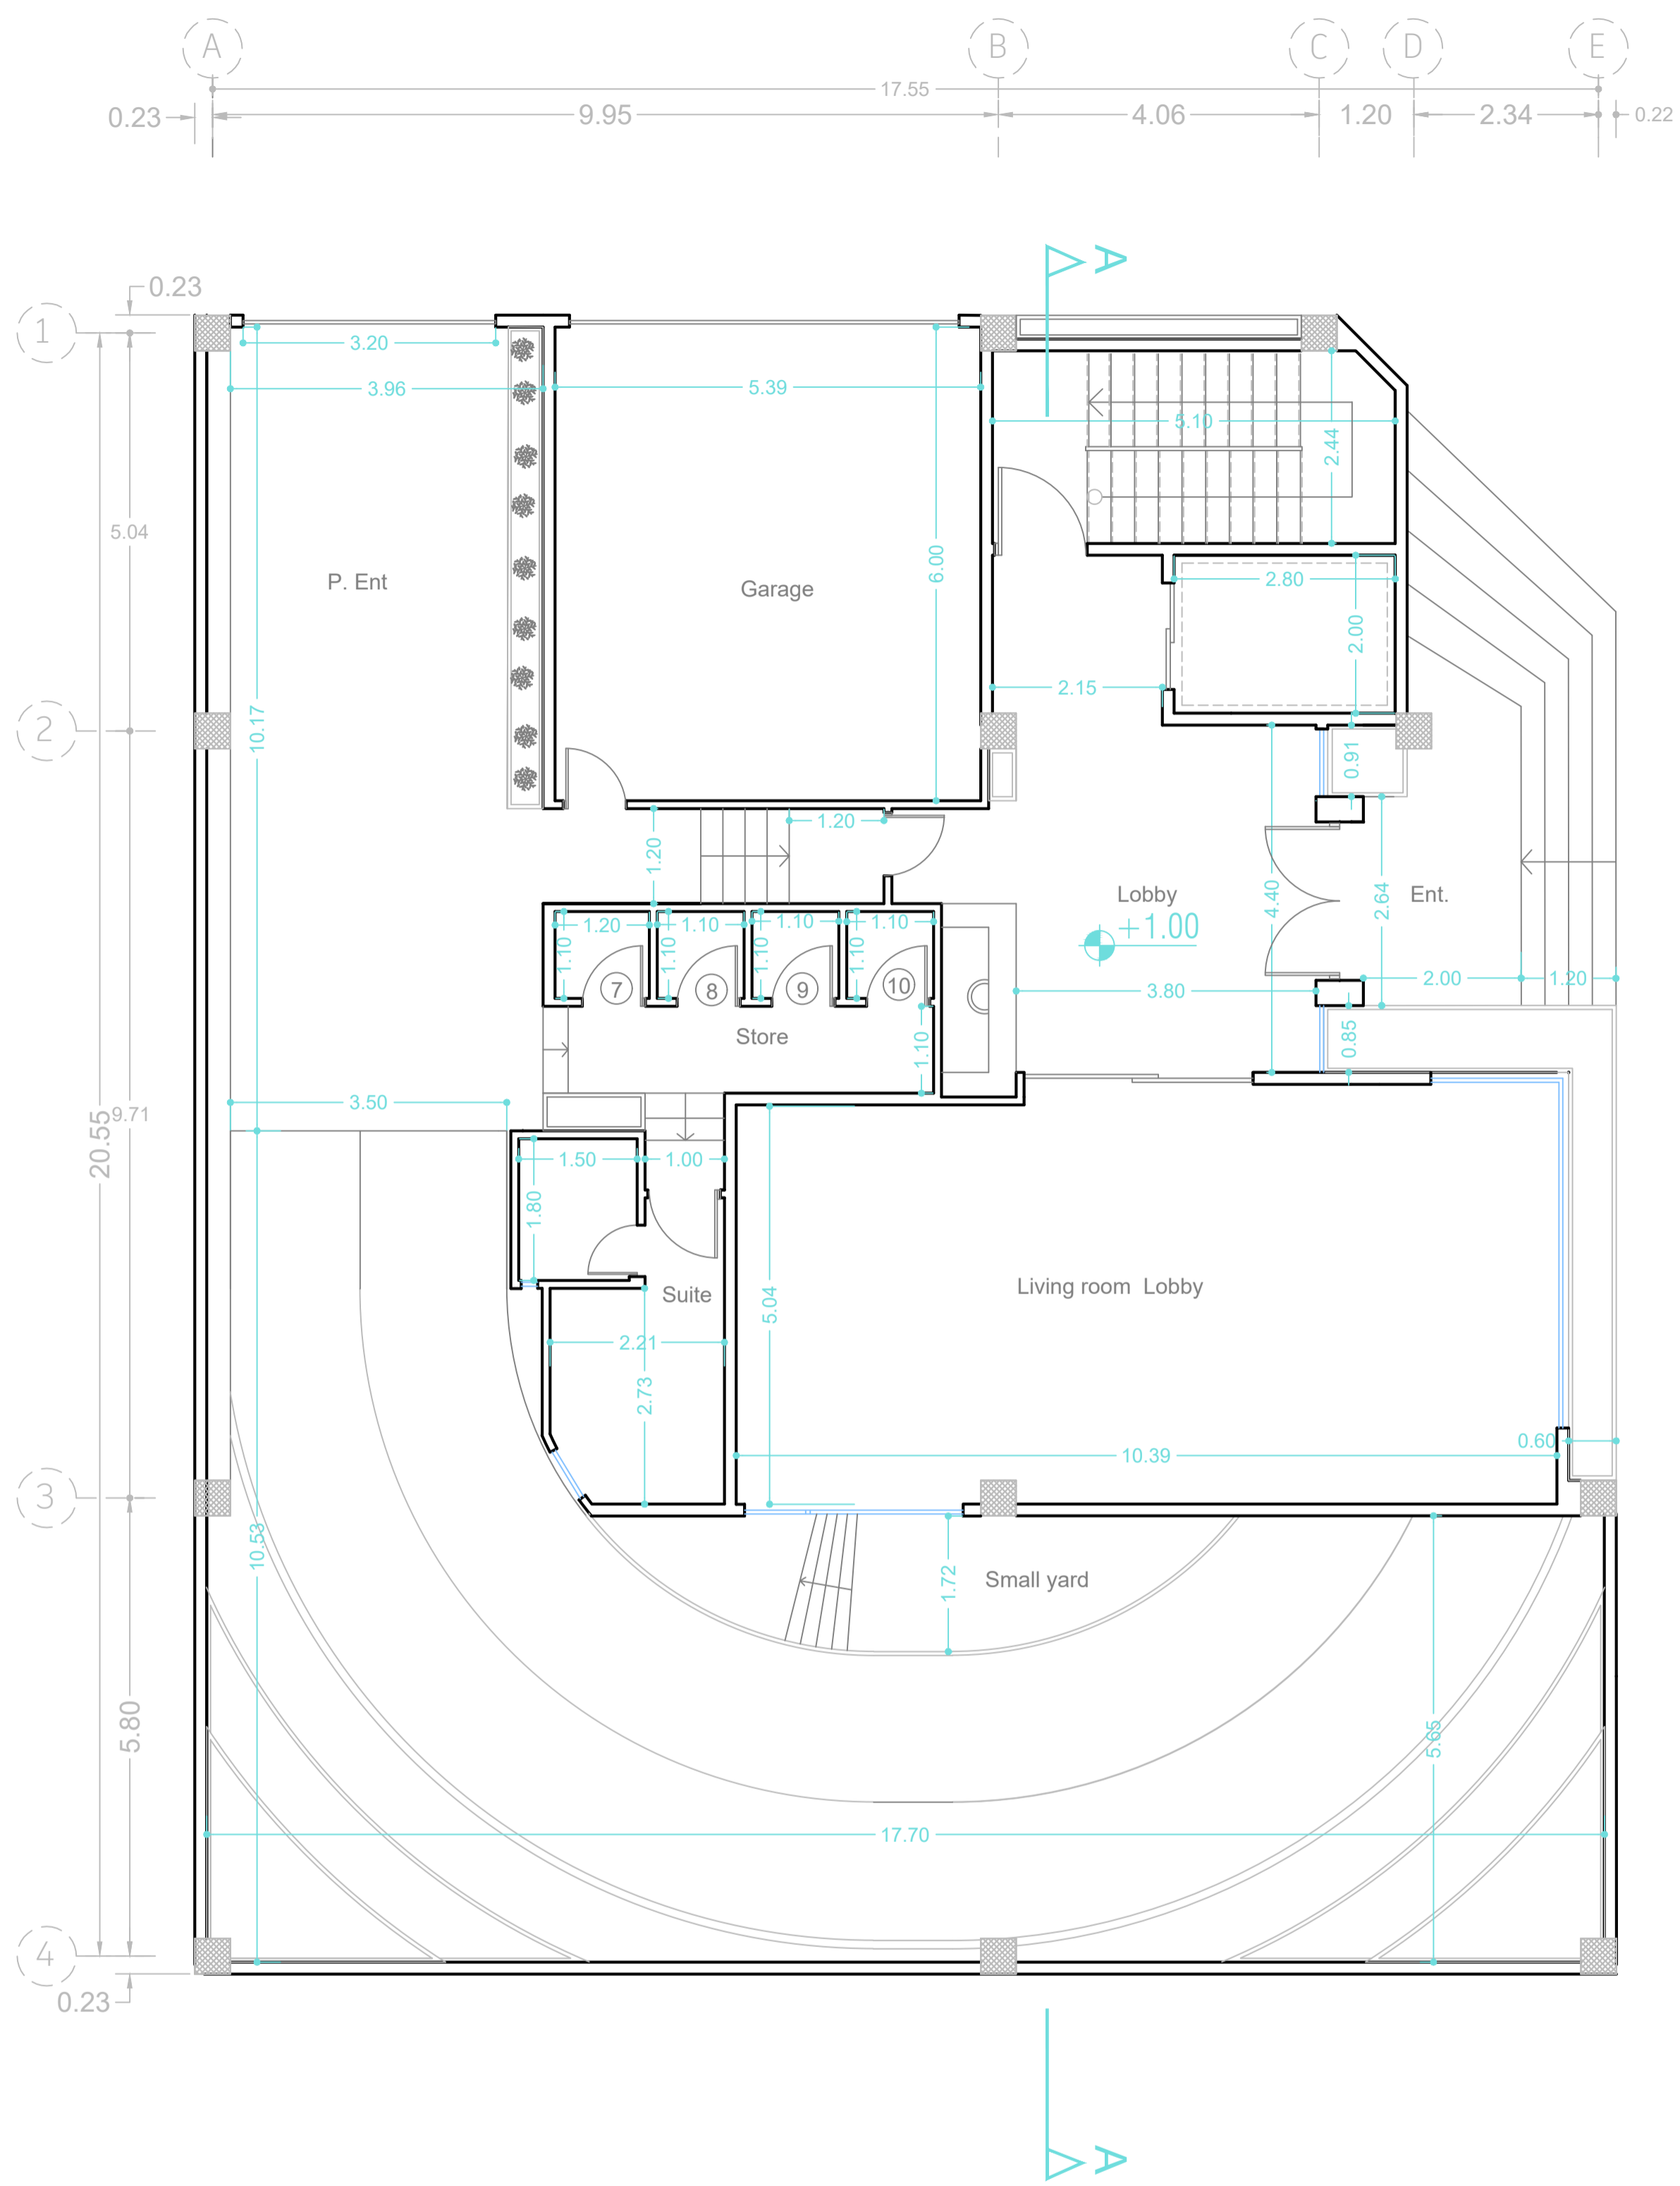

Site plan

Sheet No : A-00

Sc: 1/200

Basement Plan -2

Sheet No : A-01

Sc: 1/100

Basement Plan -1

Sheet No : A-02

Sc: 1/100

Ground Floor - Dimention plan

Sheet No : A-03

Sc: 1/100

ORKIDE  
COMPETITION

Ground Floor - Furniture Plan

Sheet No : A-04

Sc: 1/100

Furniture Plan 1-4

Sheet No : A-05

Sc: 1/100

Dimention plan 1-4

Sheet No : A-06

Sc: 1/100

Dimention plan 5-6

Sheet No : A-07