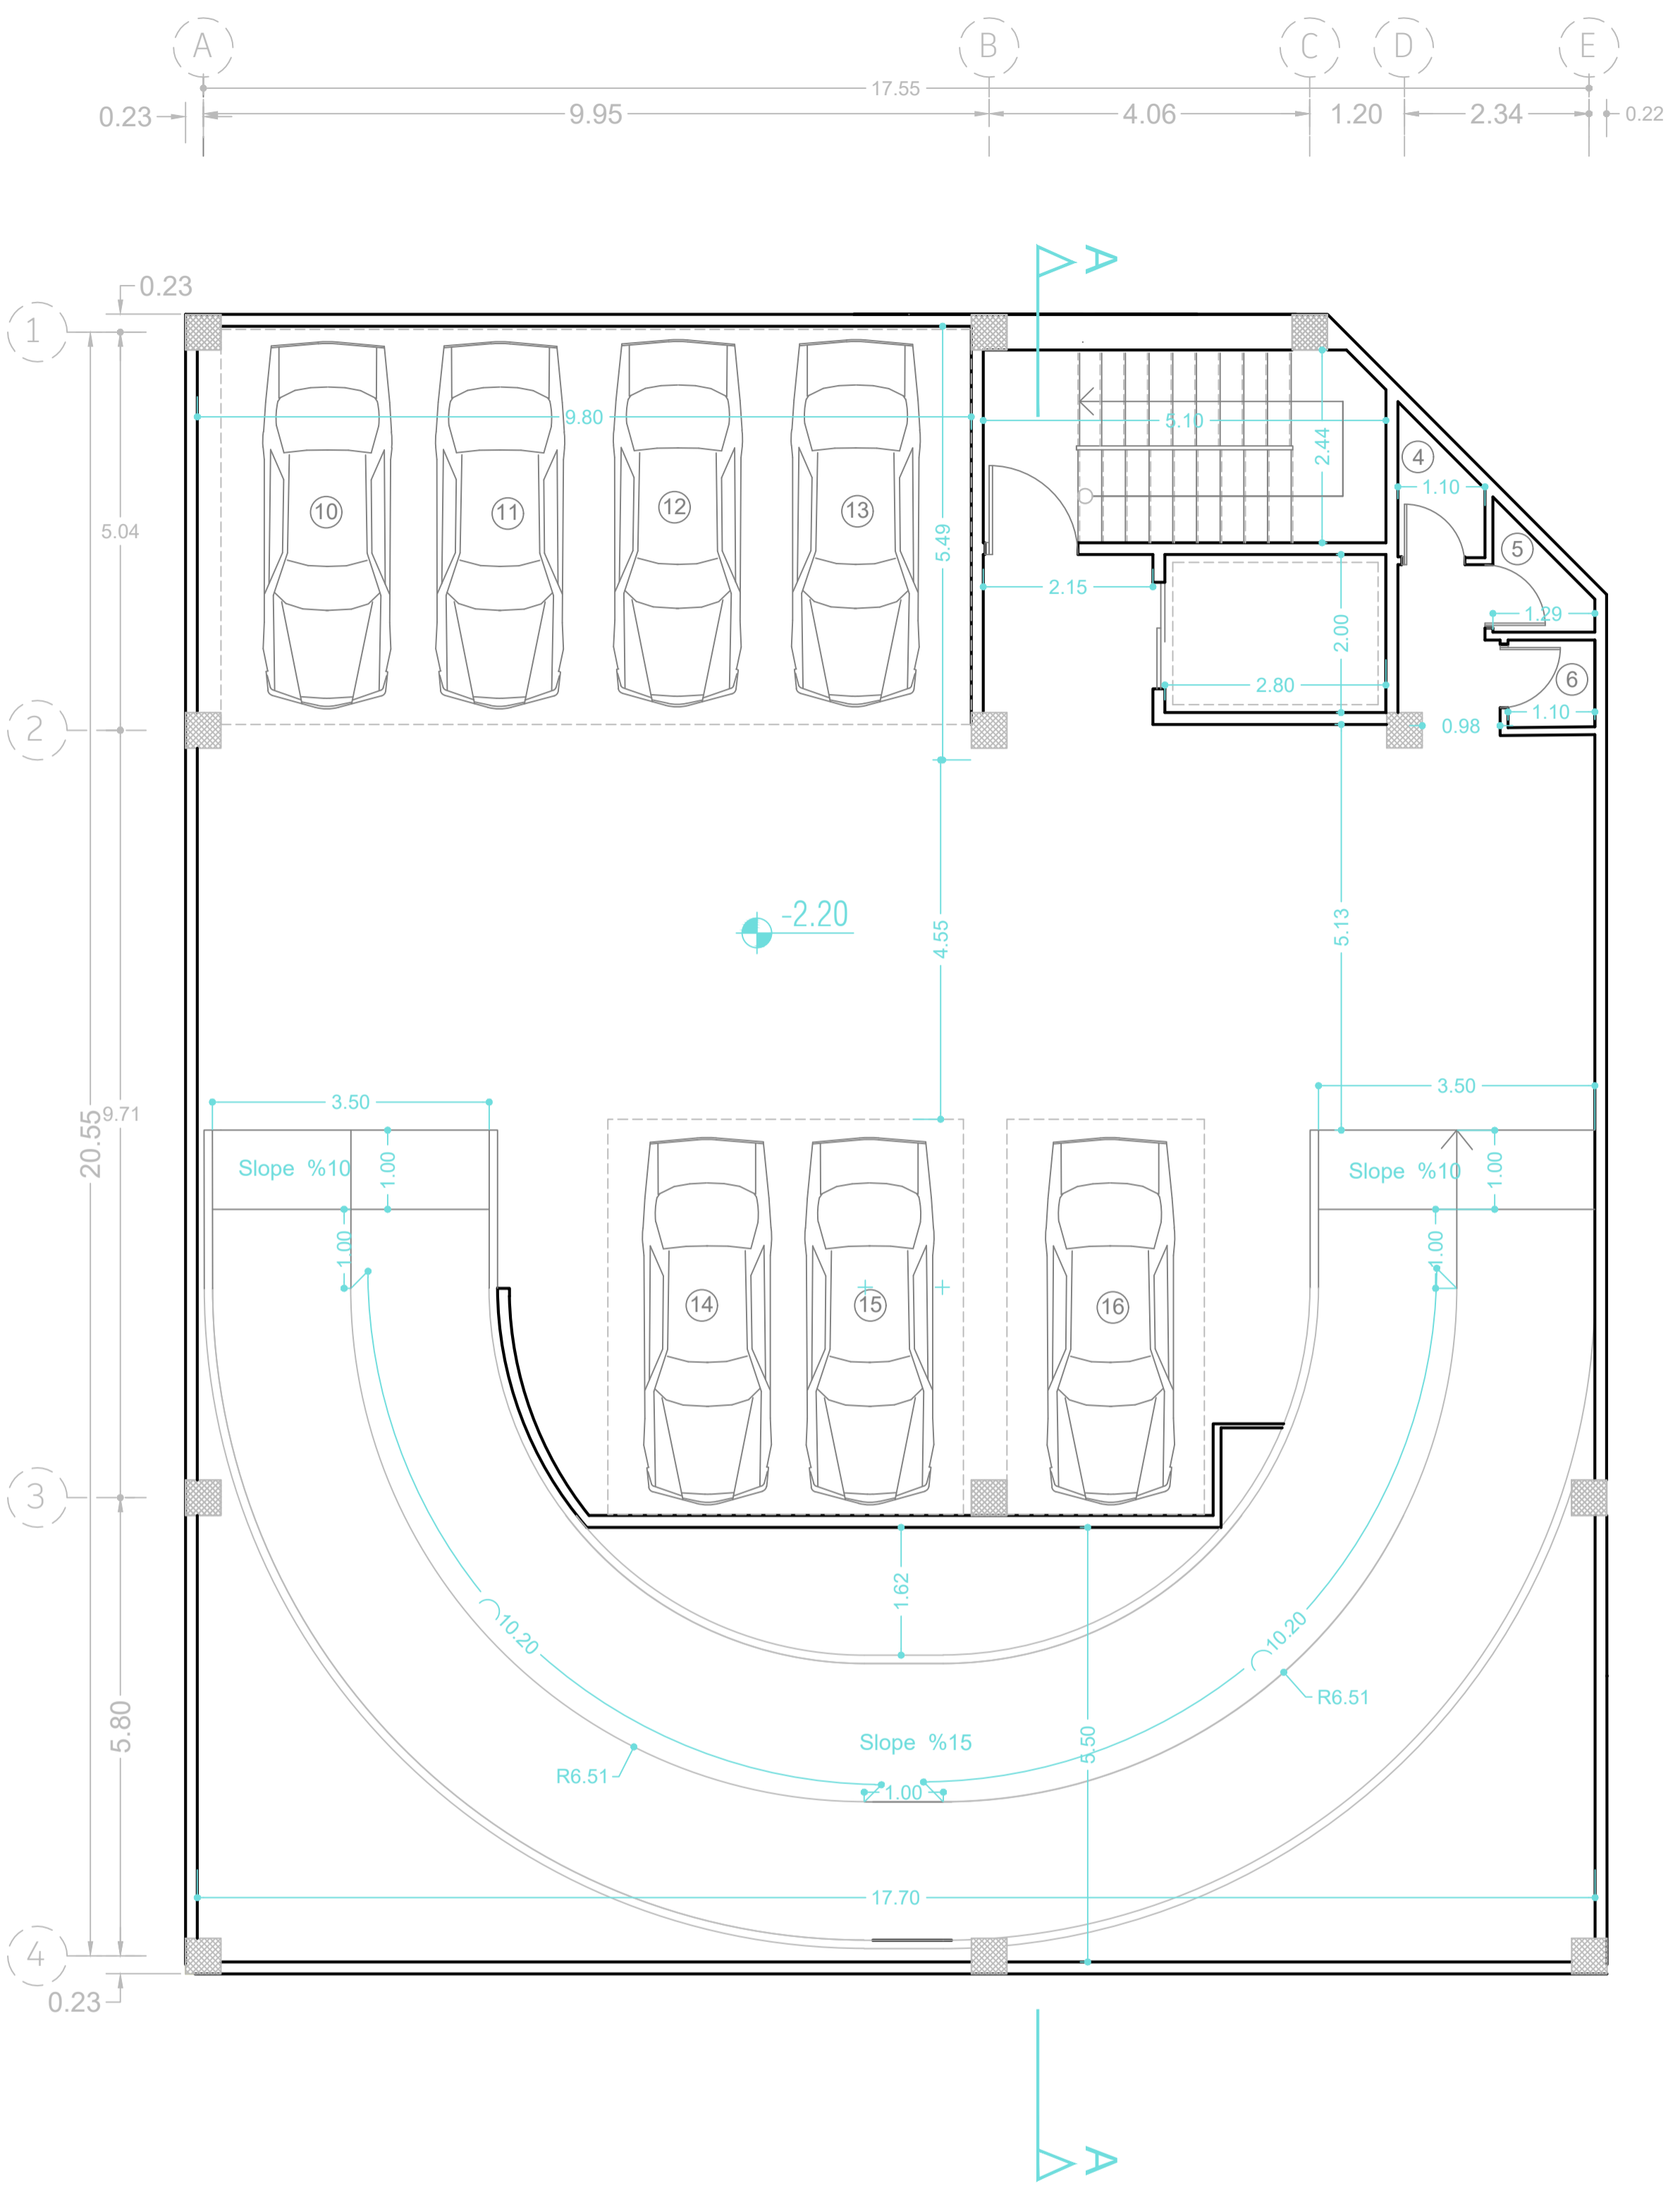

Site plan

Sheet No : A-00

Sc: 1/200

Basement Plan -2

Sheet No : A-01

Sc: 1/100

Basement Plan -1

Sheet No : A-02

Sc: 1/100

Ground Floor - Dimention plan

Sheet No : A-03

Sc: 1/100

ORKIDE  
COMPETITION

Ground Floor - Furniture Plan

Sheet No : A-04

Sc: 1/100

Furniture Plan 1-4

Sheet No : A-05

Sc: 1/100

Dimention plan 1-4

Sheet No : A-06

Sc: 1/100

Dimention plan 5-6

Sheet No : A-07