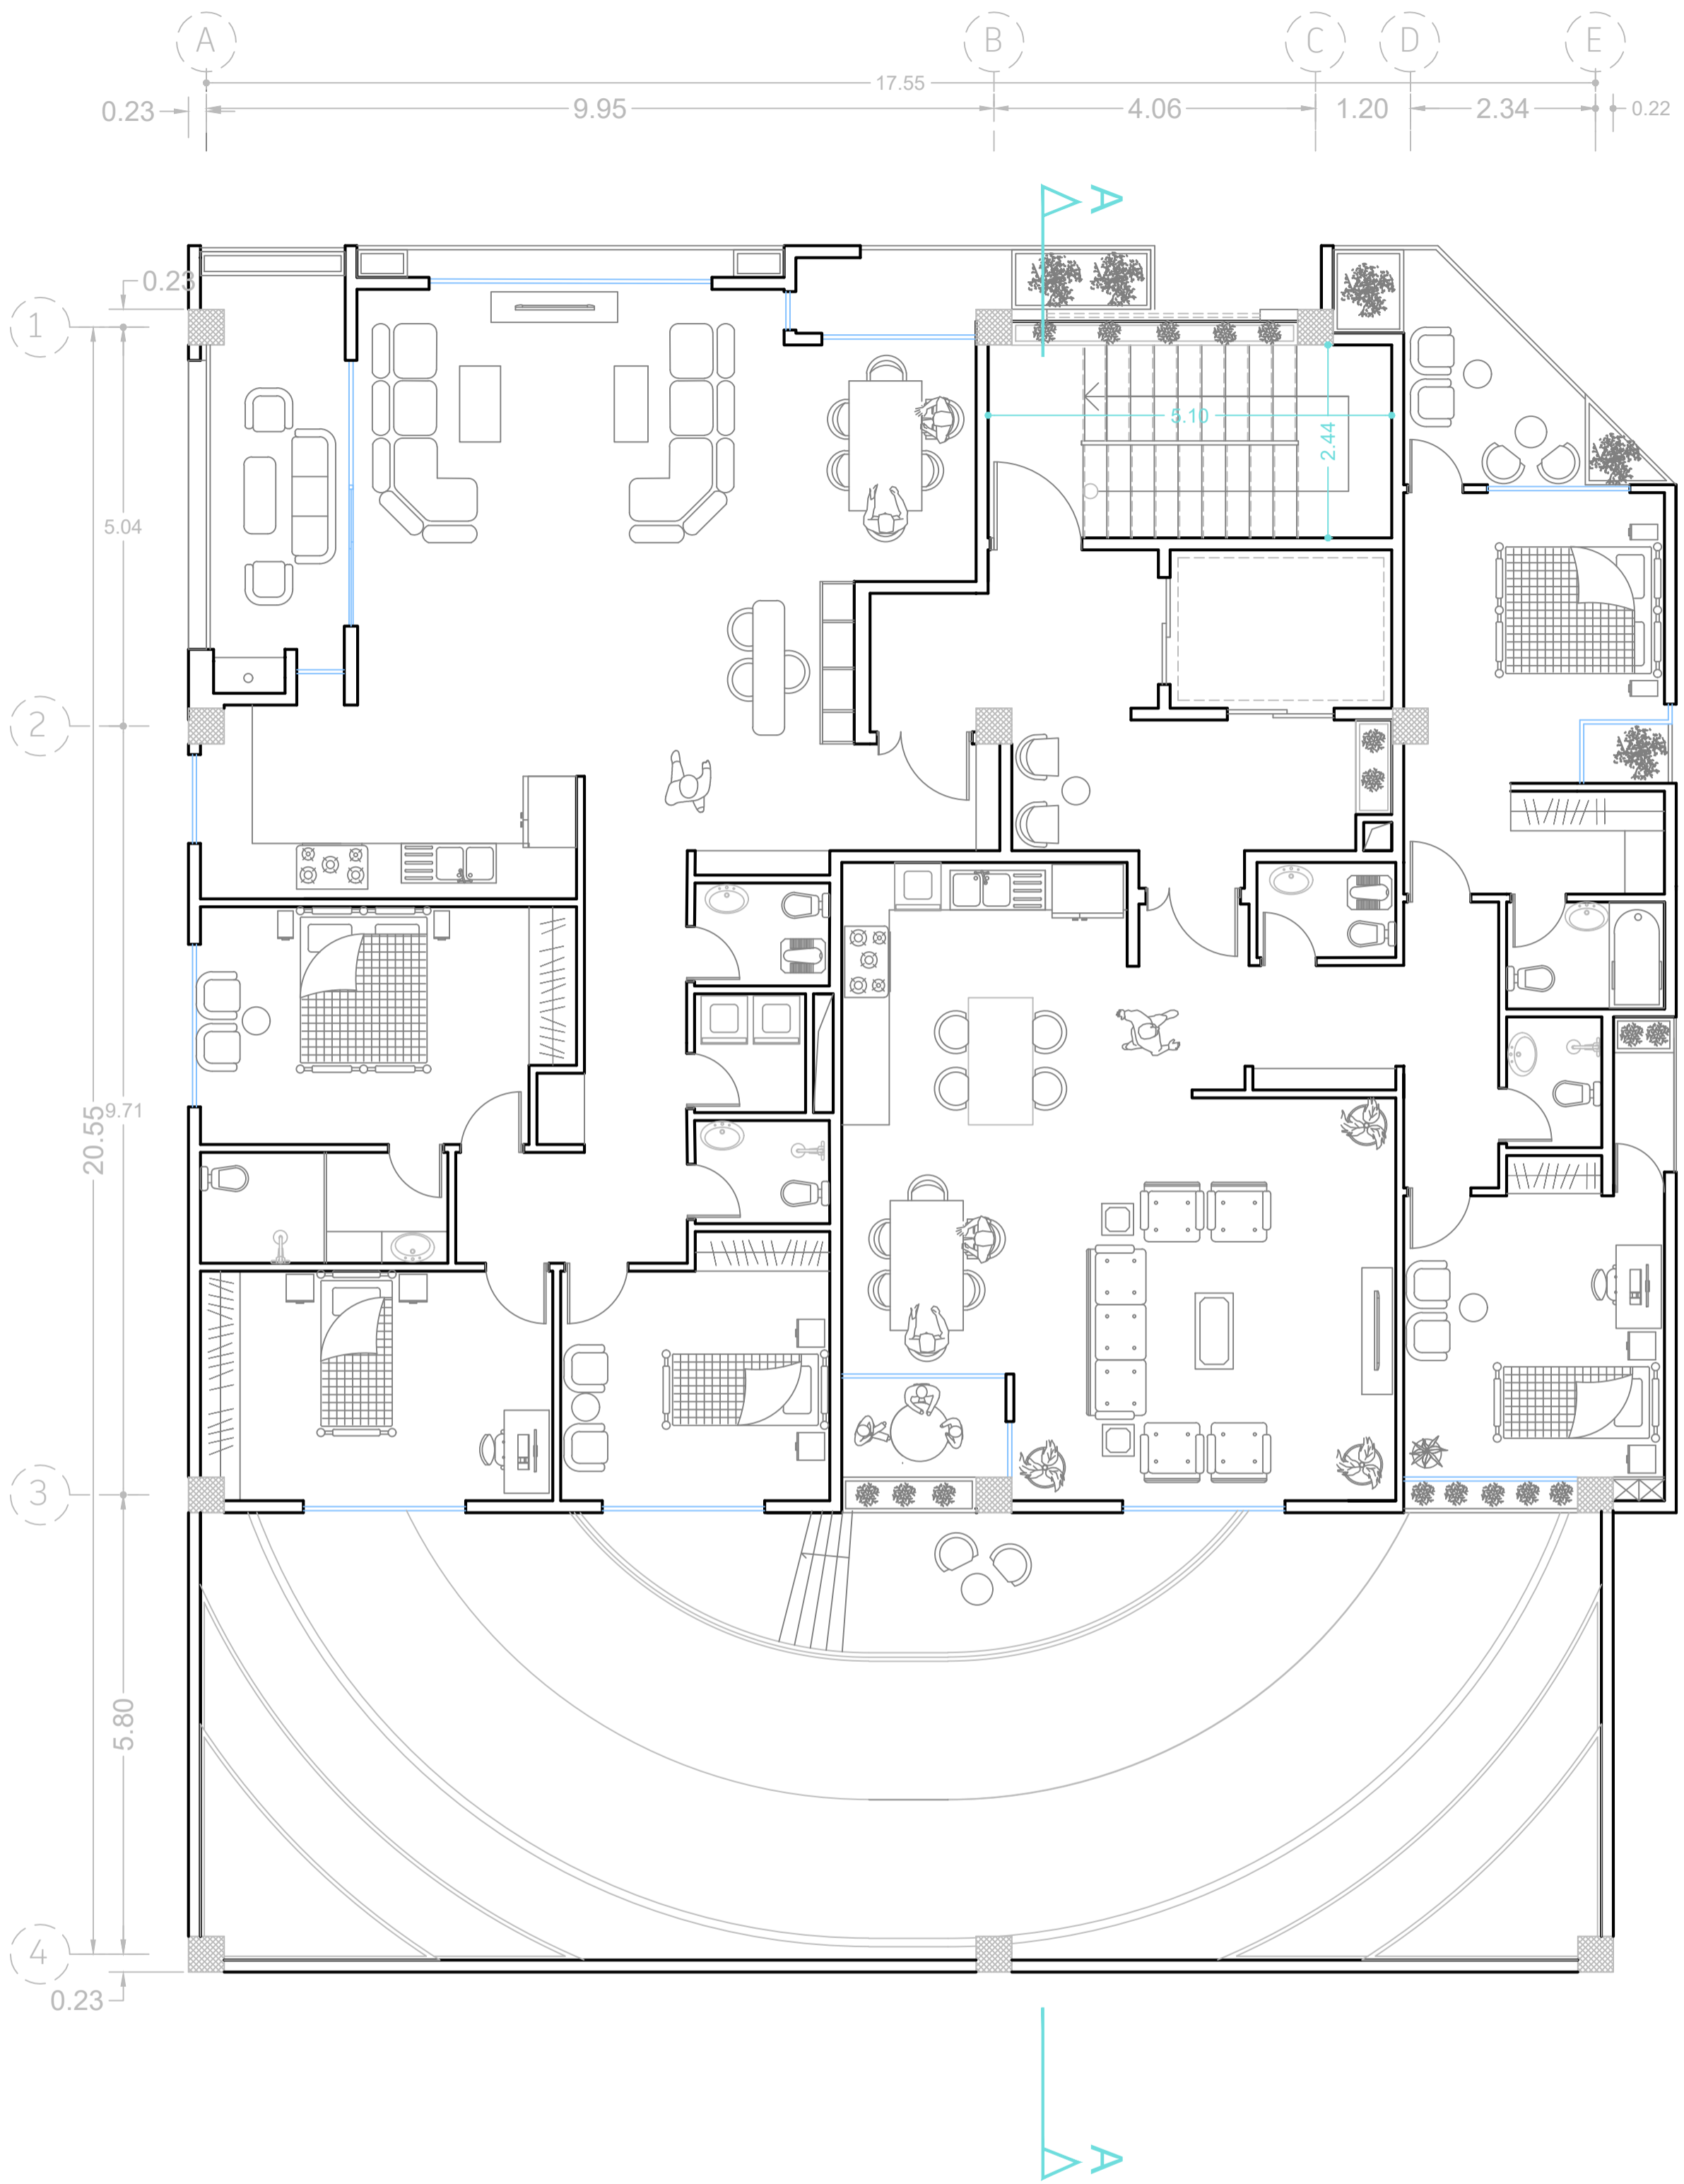

Site plan

Sheet No : A-00

Sc: 1/200

Basement Plan -2

Sheet No : A-01

Sc: 1/100

Basement Plan -1

Sheet No : A-02

Sc: 1/100

Ground Floor - Dimention plan

Sheet No : A-03

Sc: 1/100

ORKIDE  
COMPETITION

Ground Floor - Furniture Plan

Sheet No : A-04

Sc: 1/100

Furniture Plan 1-4

Sheet No : A-05

Sc: 1/100

Dimention plan 1-4

Sheet No : A-06

Sc: 1/100

Dimention plan 5-6

Sheet No : A-07