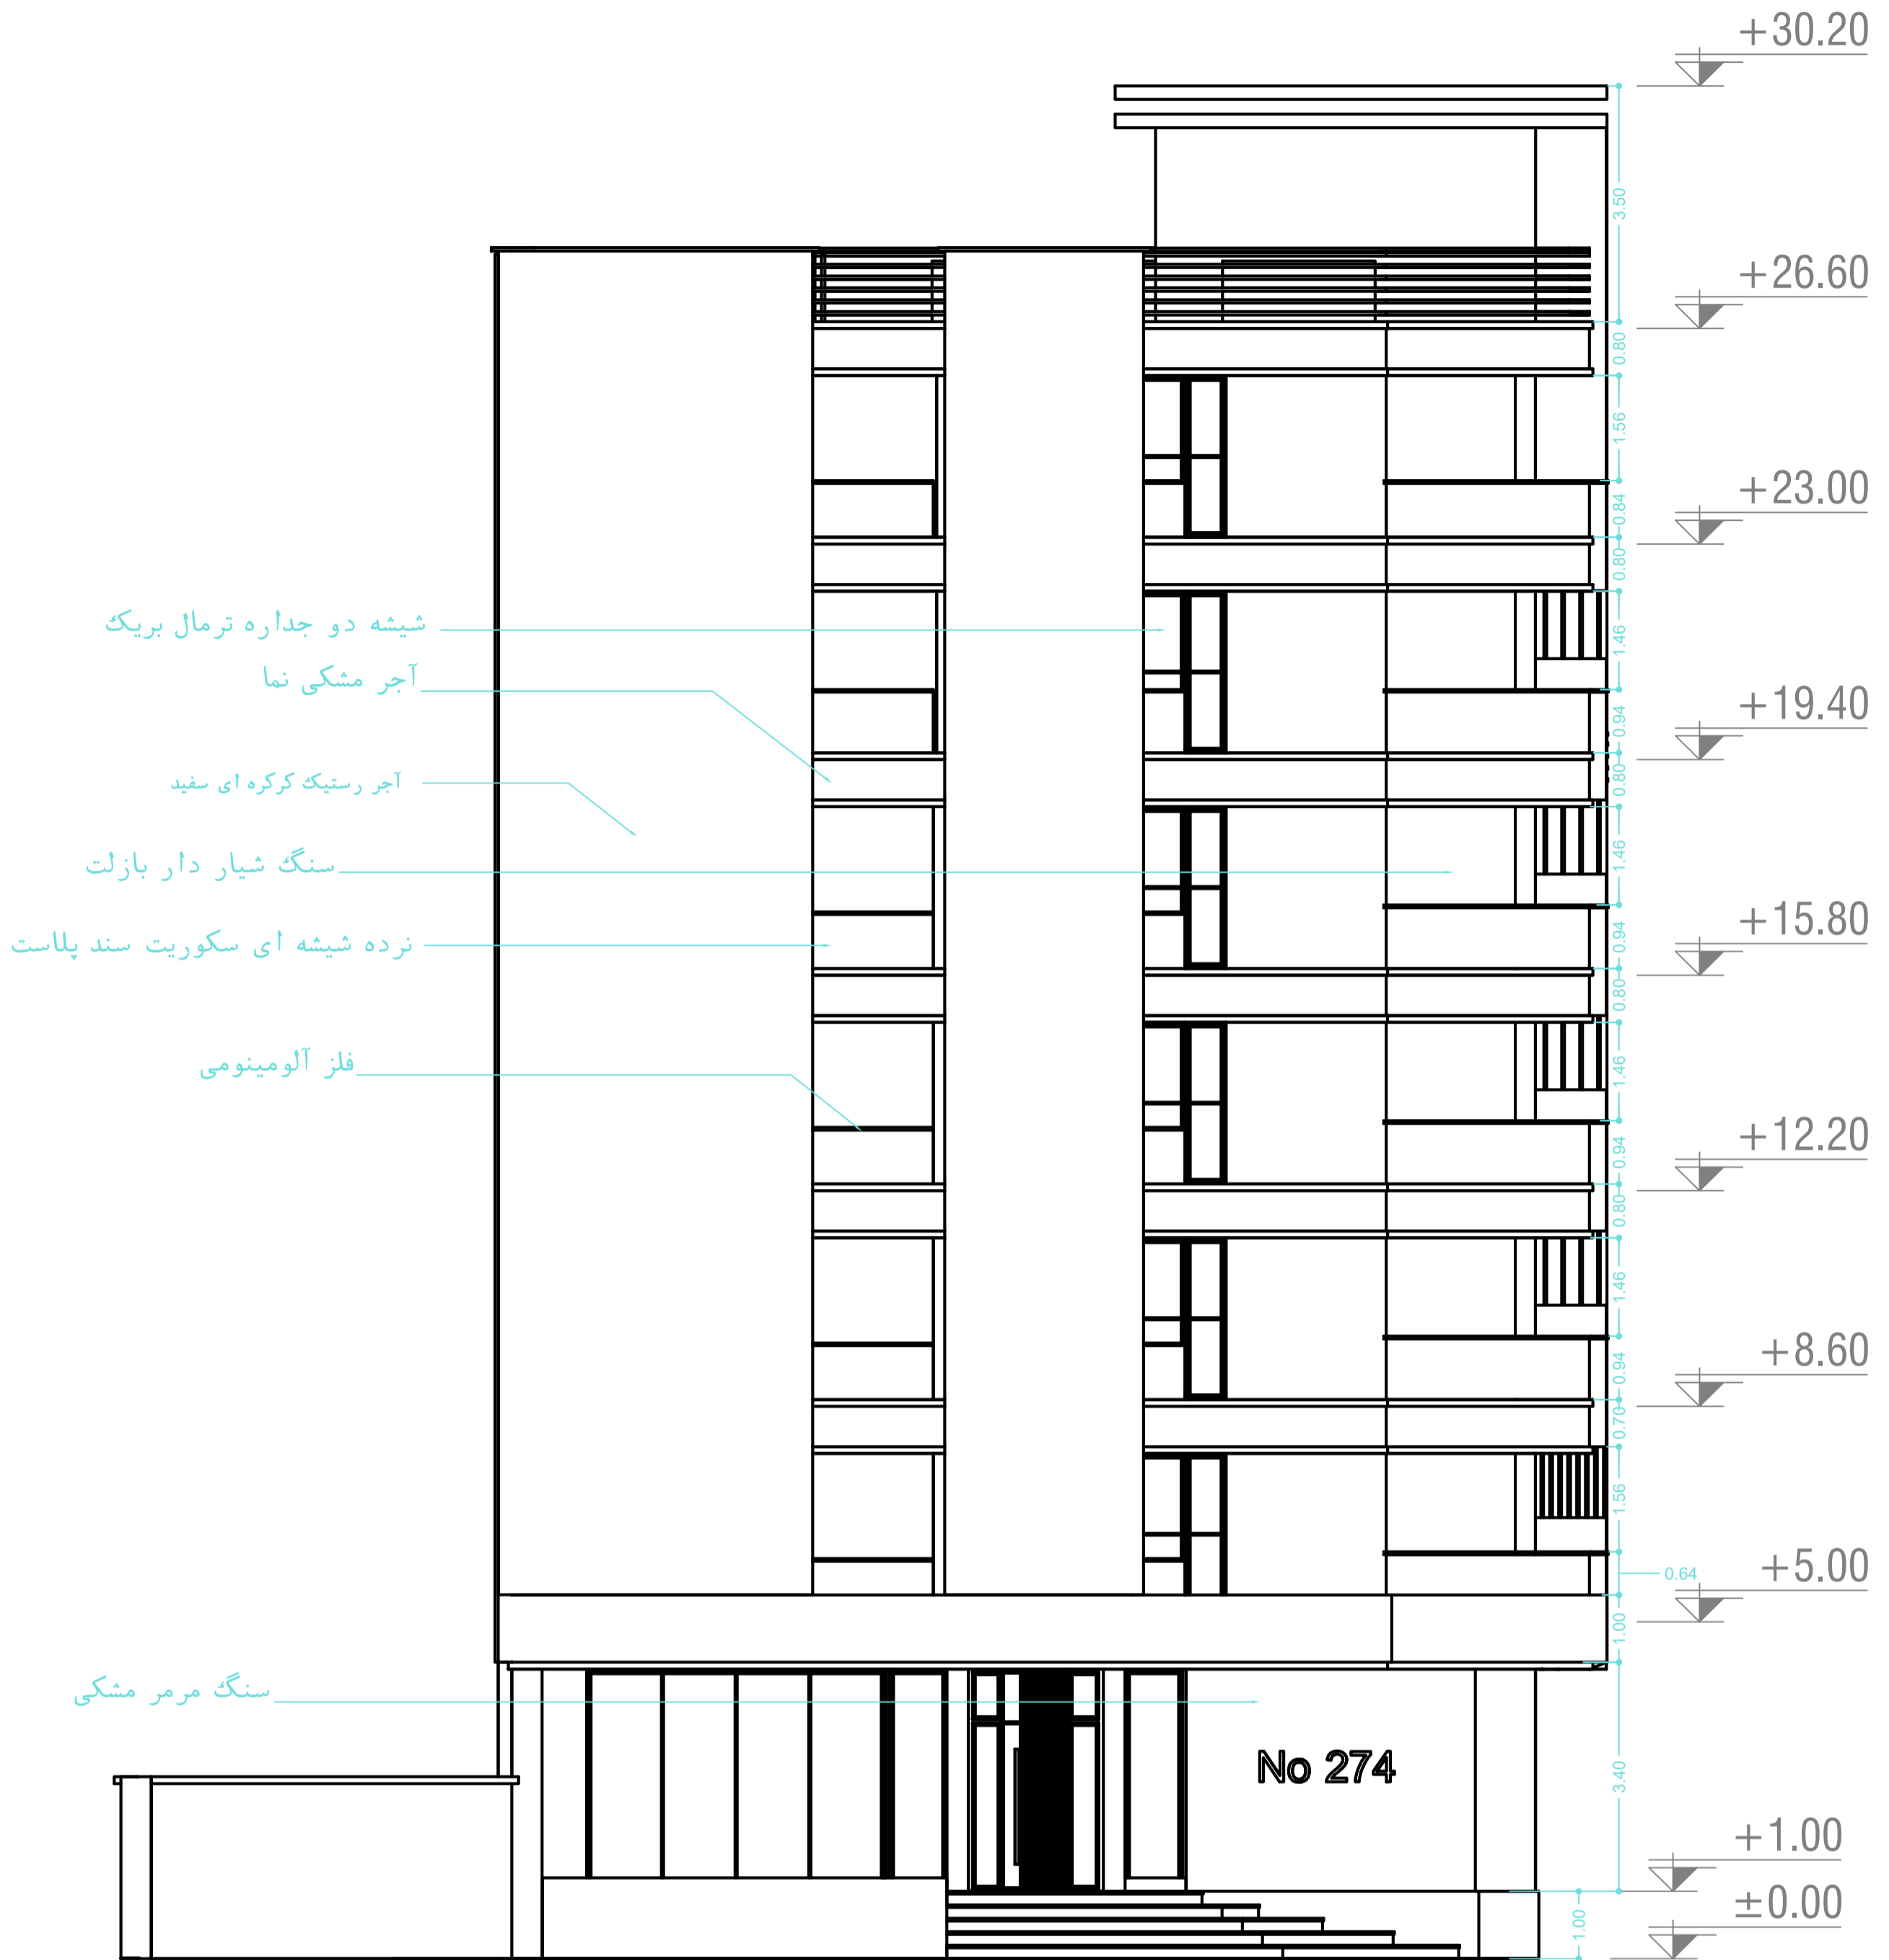

Site plan

Sheet No : A-00

Sc: 1/200

Basement Plan -2

Sheet No : A-01

Sc: 1/100

Basement Plan -1

Sheet No : A-02

Furniture Plan 1-4

Sheet No : A-05

Sc: 1/100

Dimention plan 1-4

Sheet No : A-06

Sc: 1/100

Dimention plan 5-6

Sheet No : A-07

South Elevation

Sheet No : A-12

Sc: 1/100

ORKIDE  
COMPETITION

East Elevation

Sheet No : A-13

Sc: 1/100

West Elevation