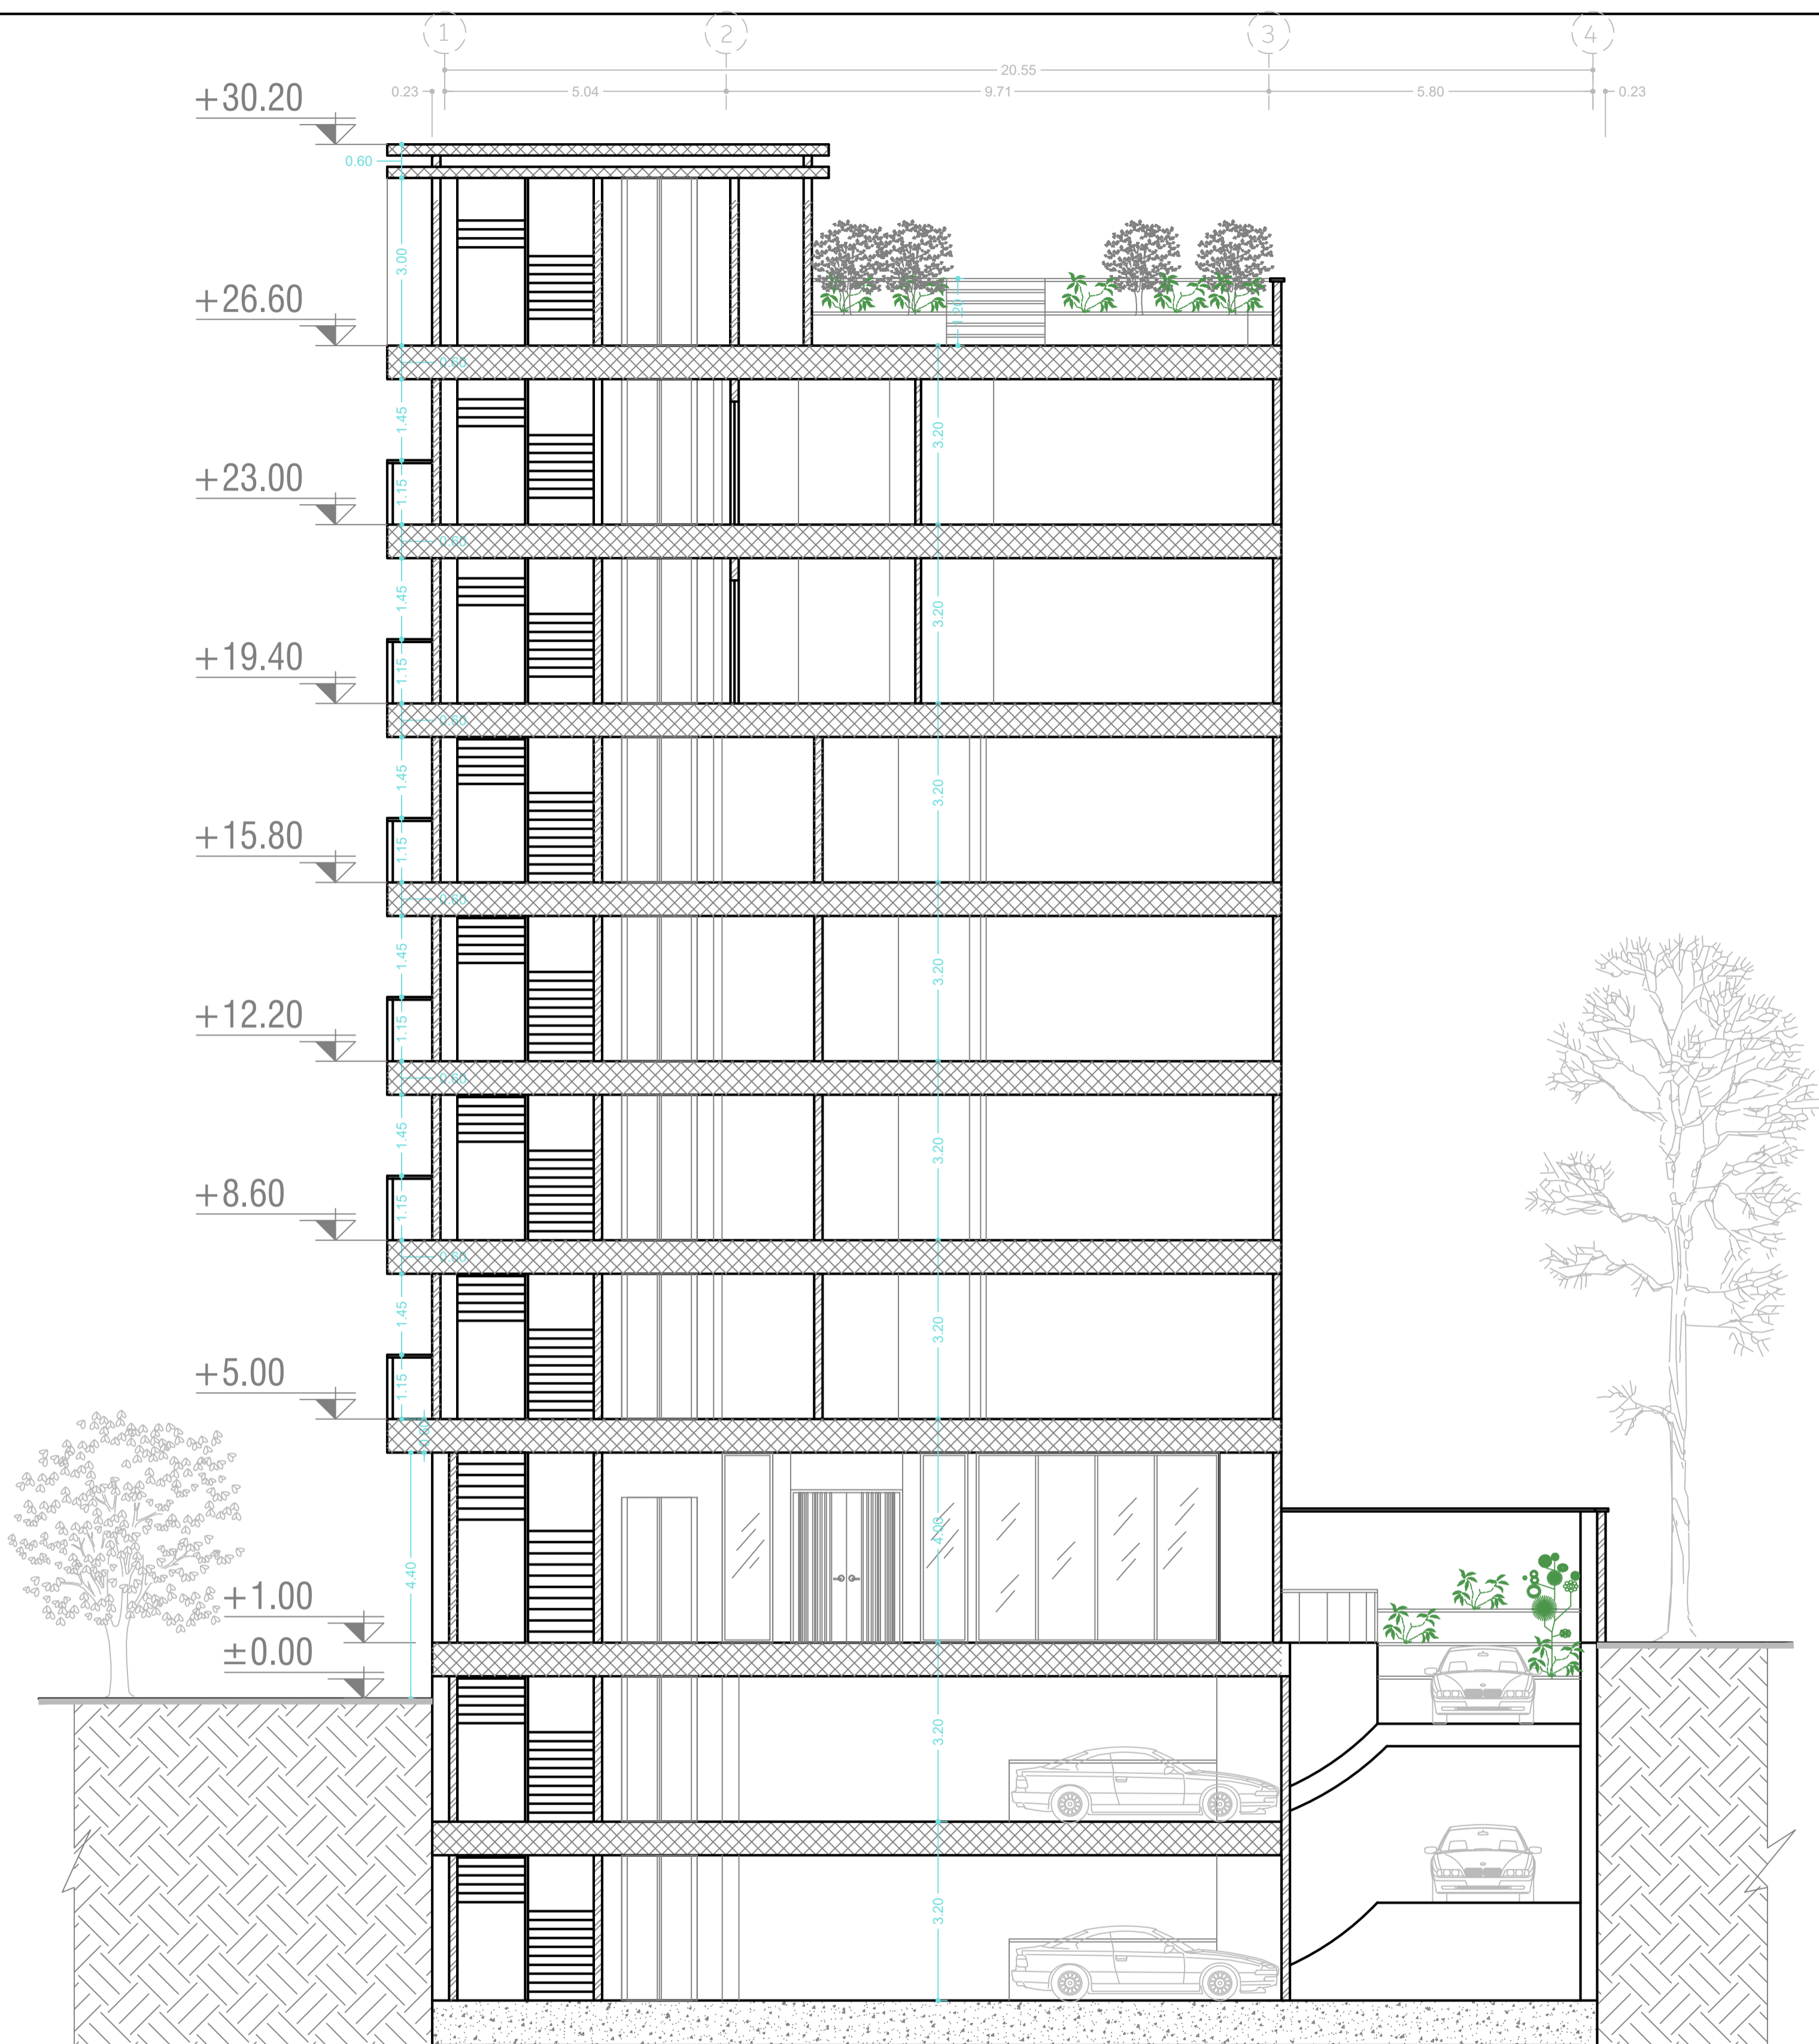

Site plan

Sheet No : A-00

Sc: 1/200

Basement Plan -2

Sheet No : A-01

Sc: 1/100

Basement Plan -1

Sheet No : A-02

Furniture Plan 1-4

Sheet No : A-05

Sc: 1/100

Dimention plan 1-4

Sheet No : A-06

Sc: 1/100

Dimention plan 5-6

Sheet No : A-07

Sc: 1/100

Furniture Plan 5-6

Sheet No : A-08

Sc: 1/100

Roof plan

Sheet No : A-09

Sc: 1/100

ORKIDE  
COMPETITION

South Elevation

Sheet No : A-12

Sc: 1/100

ORKIDE  
COMPETITION

East Elevation

Sheet No : A-13

Sc: 1/100

West Elevation