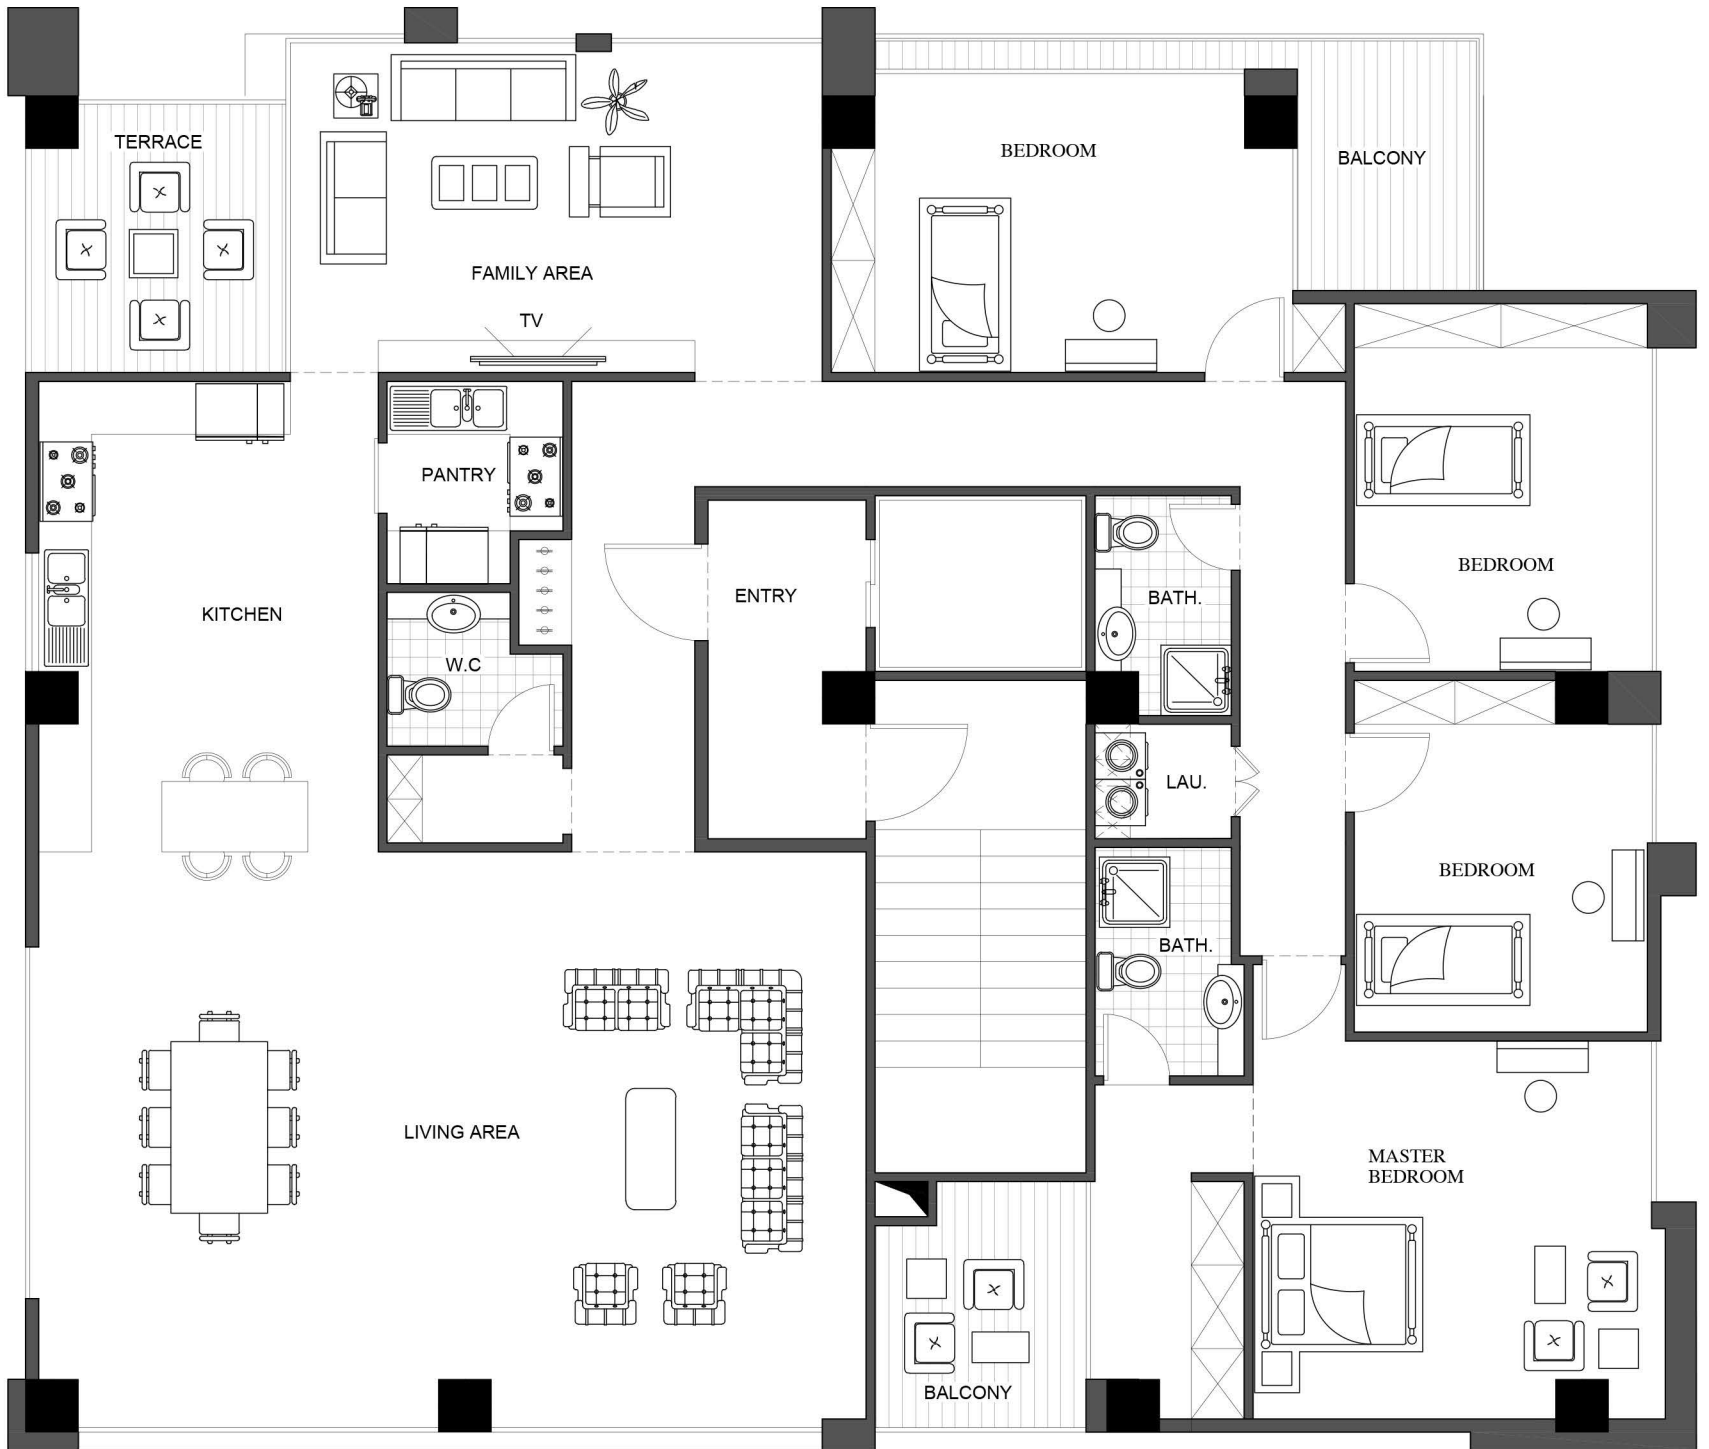

ST.1

ST.2

ST.3

ST.4

ST.5

ST.6

7.4736

-2 BASEMENT

Sc : 1/100

80°

1st FLOOR PLAN

Sc : 1/100

2-3-4 th FLOOR PLAN

Sc : 1/100

5th FLOOR PLAN

Sc : 1/100

6th FLOOR PLAN

Sc : 1/100

ORKIDEH
RESIDENCE

ORKIDEH
RESIDENCE

NETFLIX