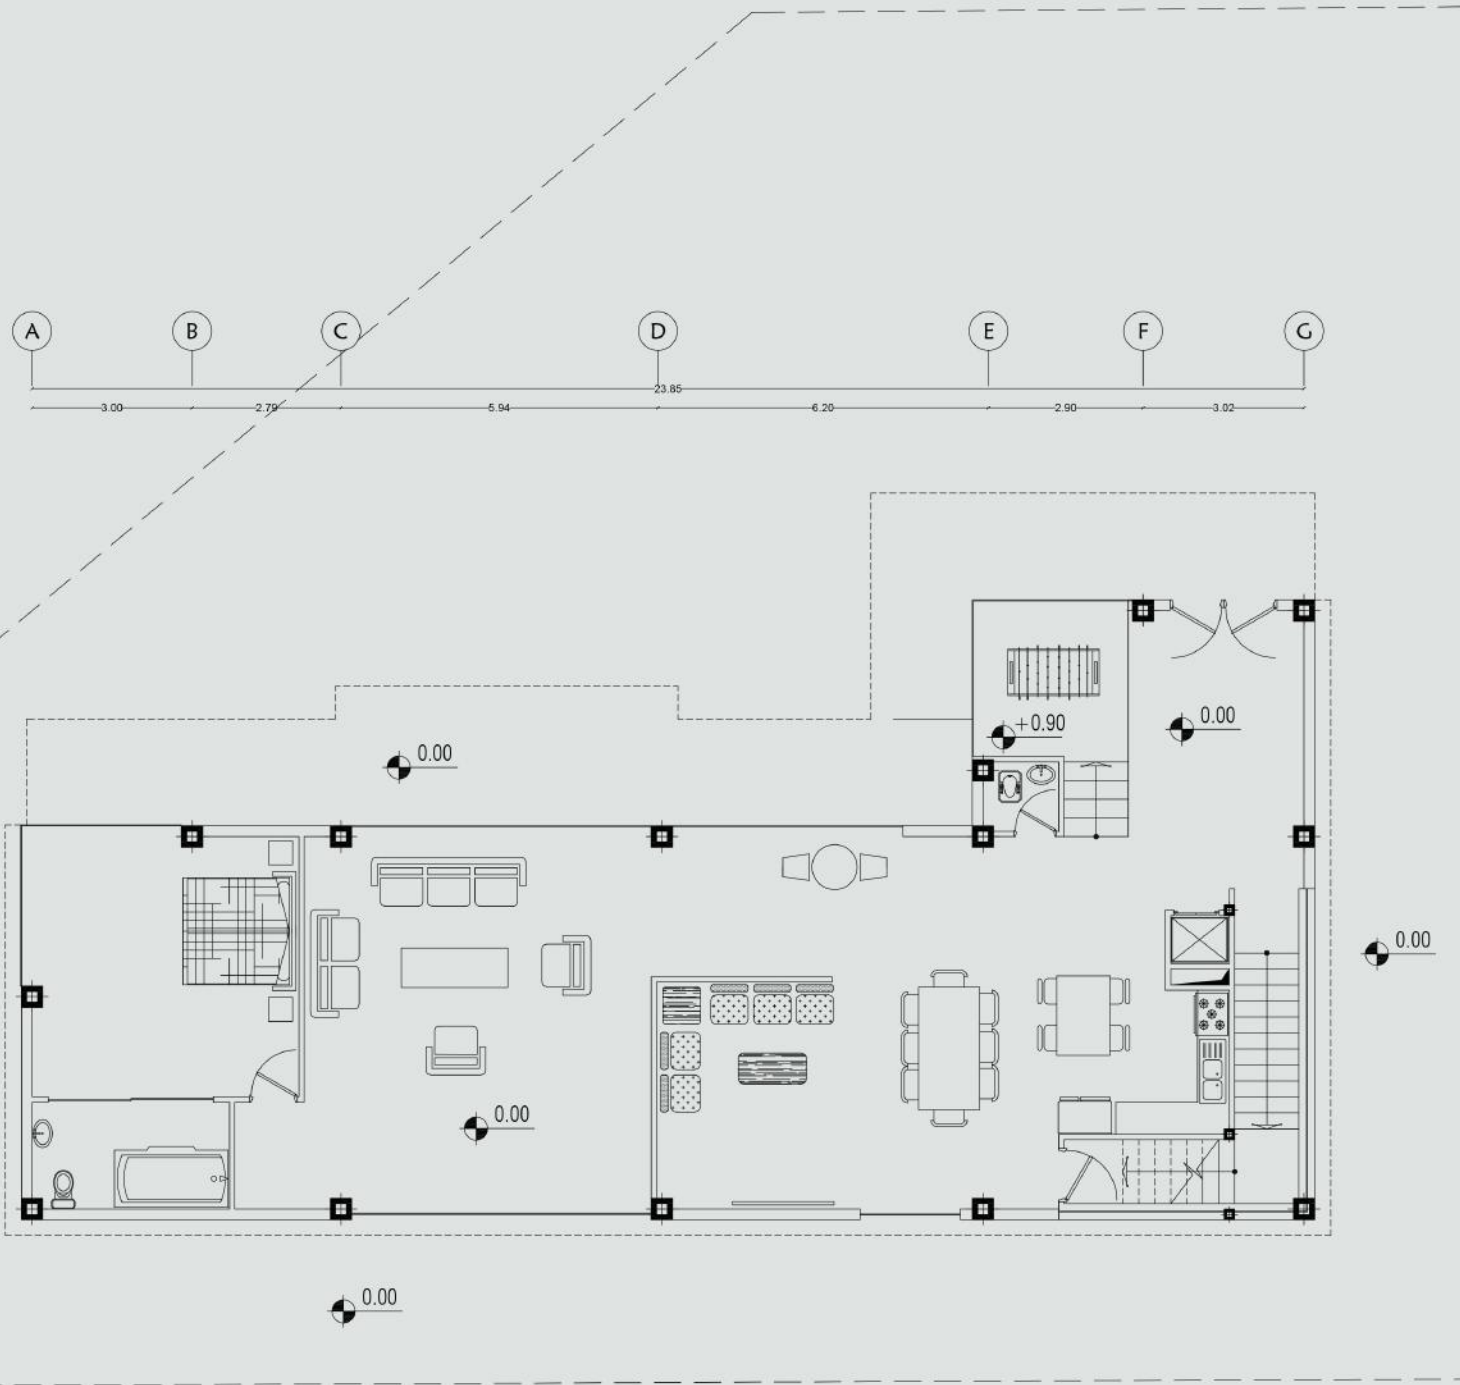

ویلاي ارک پرهشته

ORDIBEHESHT
VILLA
COMPETITION

BASEMENT FLOOR PLAN
SCALE 1:100

ORDIBEHESHT
VILLA
COMPETITION

GROUND FLOOR PLAN

SCALE 1:100

ORDIBEHEST
VILLA
COMPETITION

FIRST FLOOR PLAN
SCALE 1:100

ORDIBEHEST
VILLA
COMPETITION

GROUND FLOOR PLAN

SCALE 1:100

ORDIBEHESHT
VILLA
COMPETITION

FIRST FLOOR PLAN

SCALE 1:100

ORDIBEHESHT
VILLA
COMPETITION

SECTION B-B