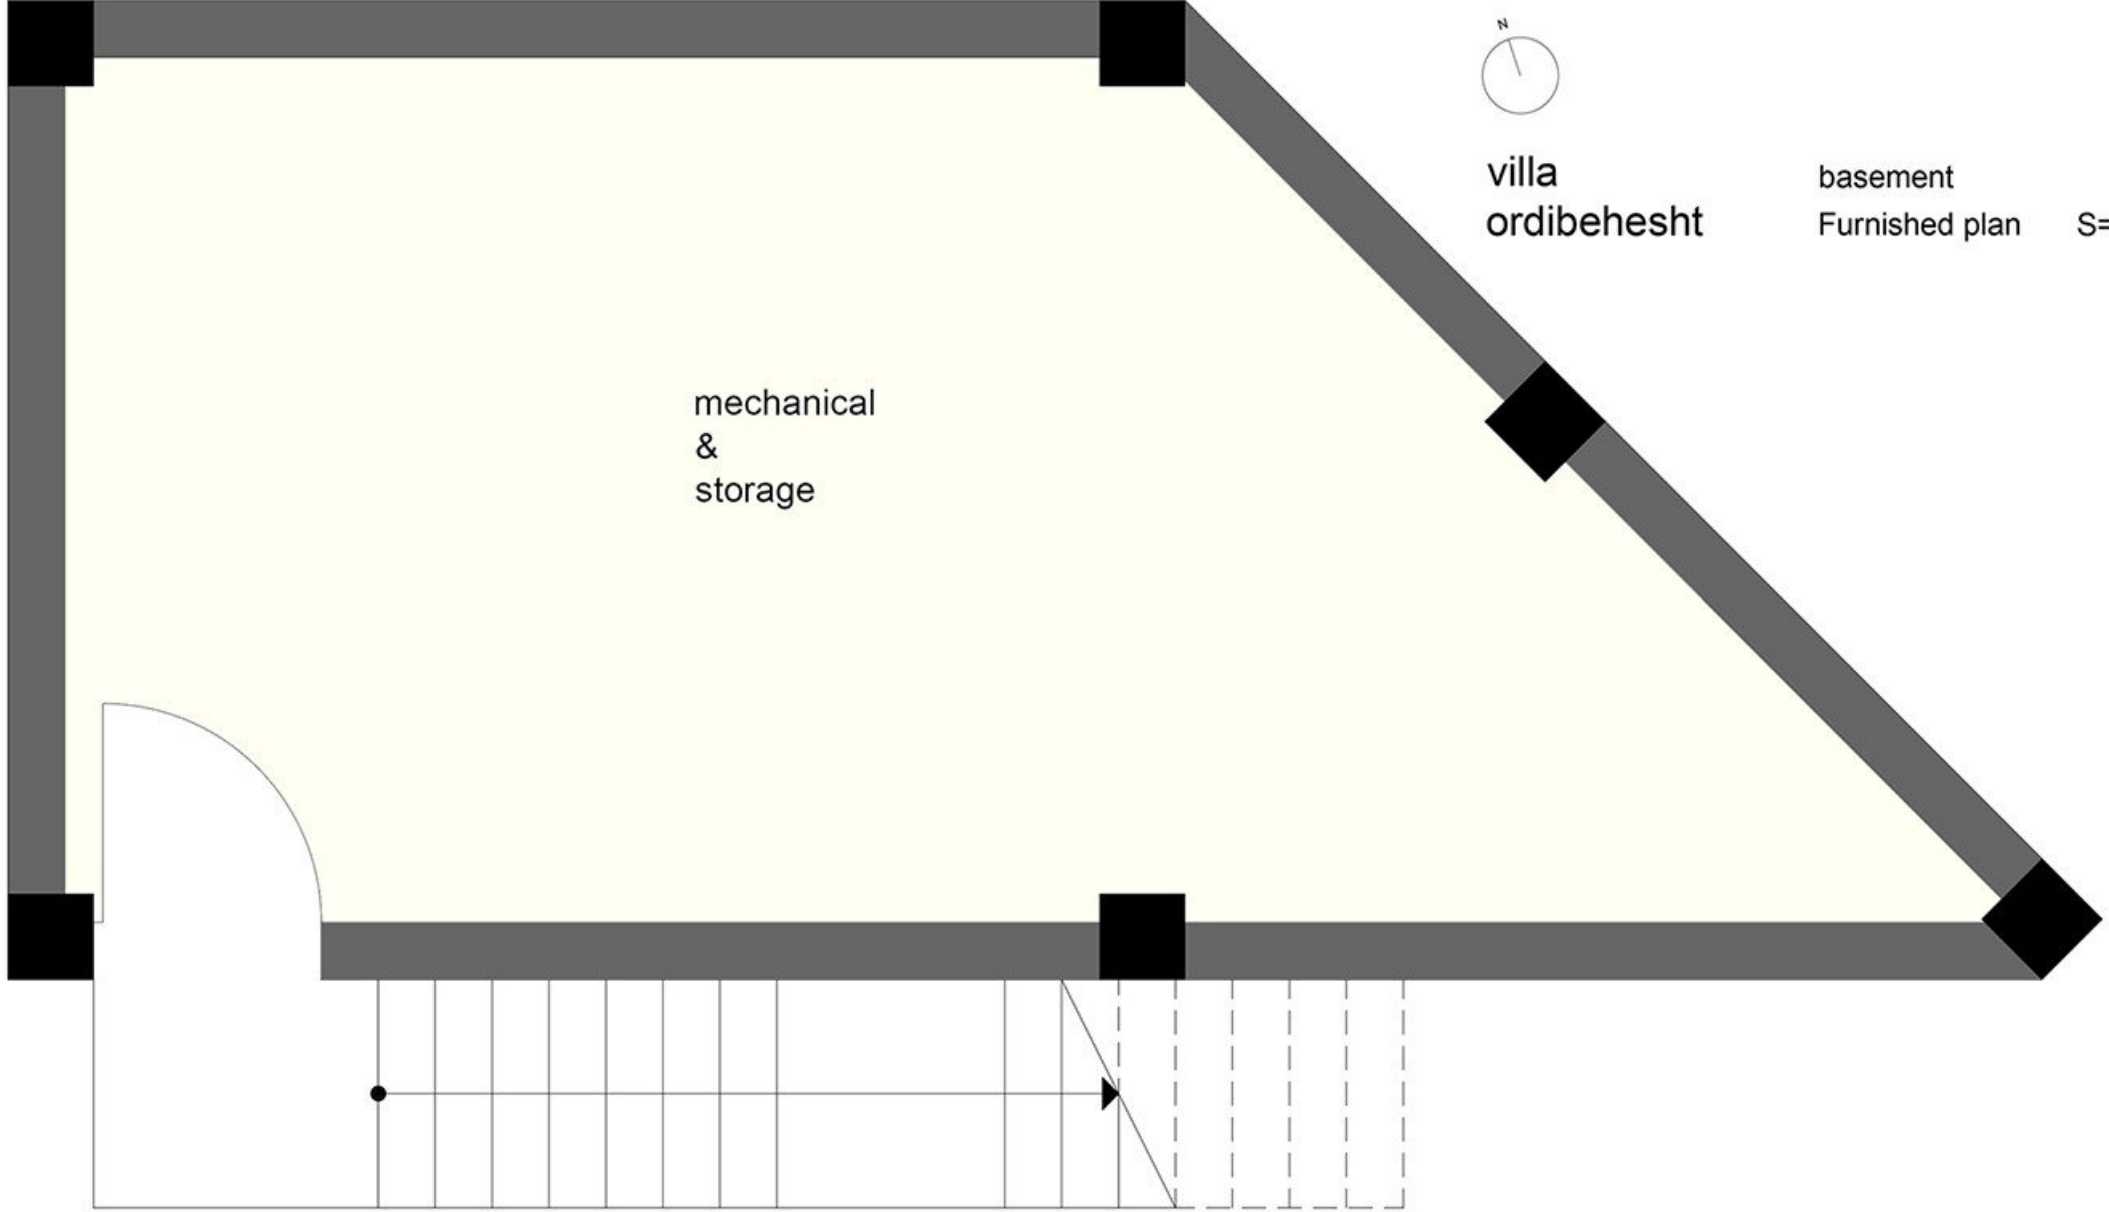

villa ordibehesht 2024

mazandaran

villa
ordibehesht

ground floor
Furnished plan S=204.55

↓
forest view

villa
ordibehesht

first floor
Furnished plan S=186

villa
ordibehesht

first floor
measured plan S=186

villa
ordibehesht

basement
Furnished plan

S=29.35

mechanical
&
storage

villa
ordibehesht

basement
measured plan S=29.35

villa
ordibehesht