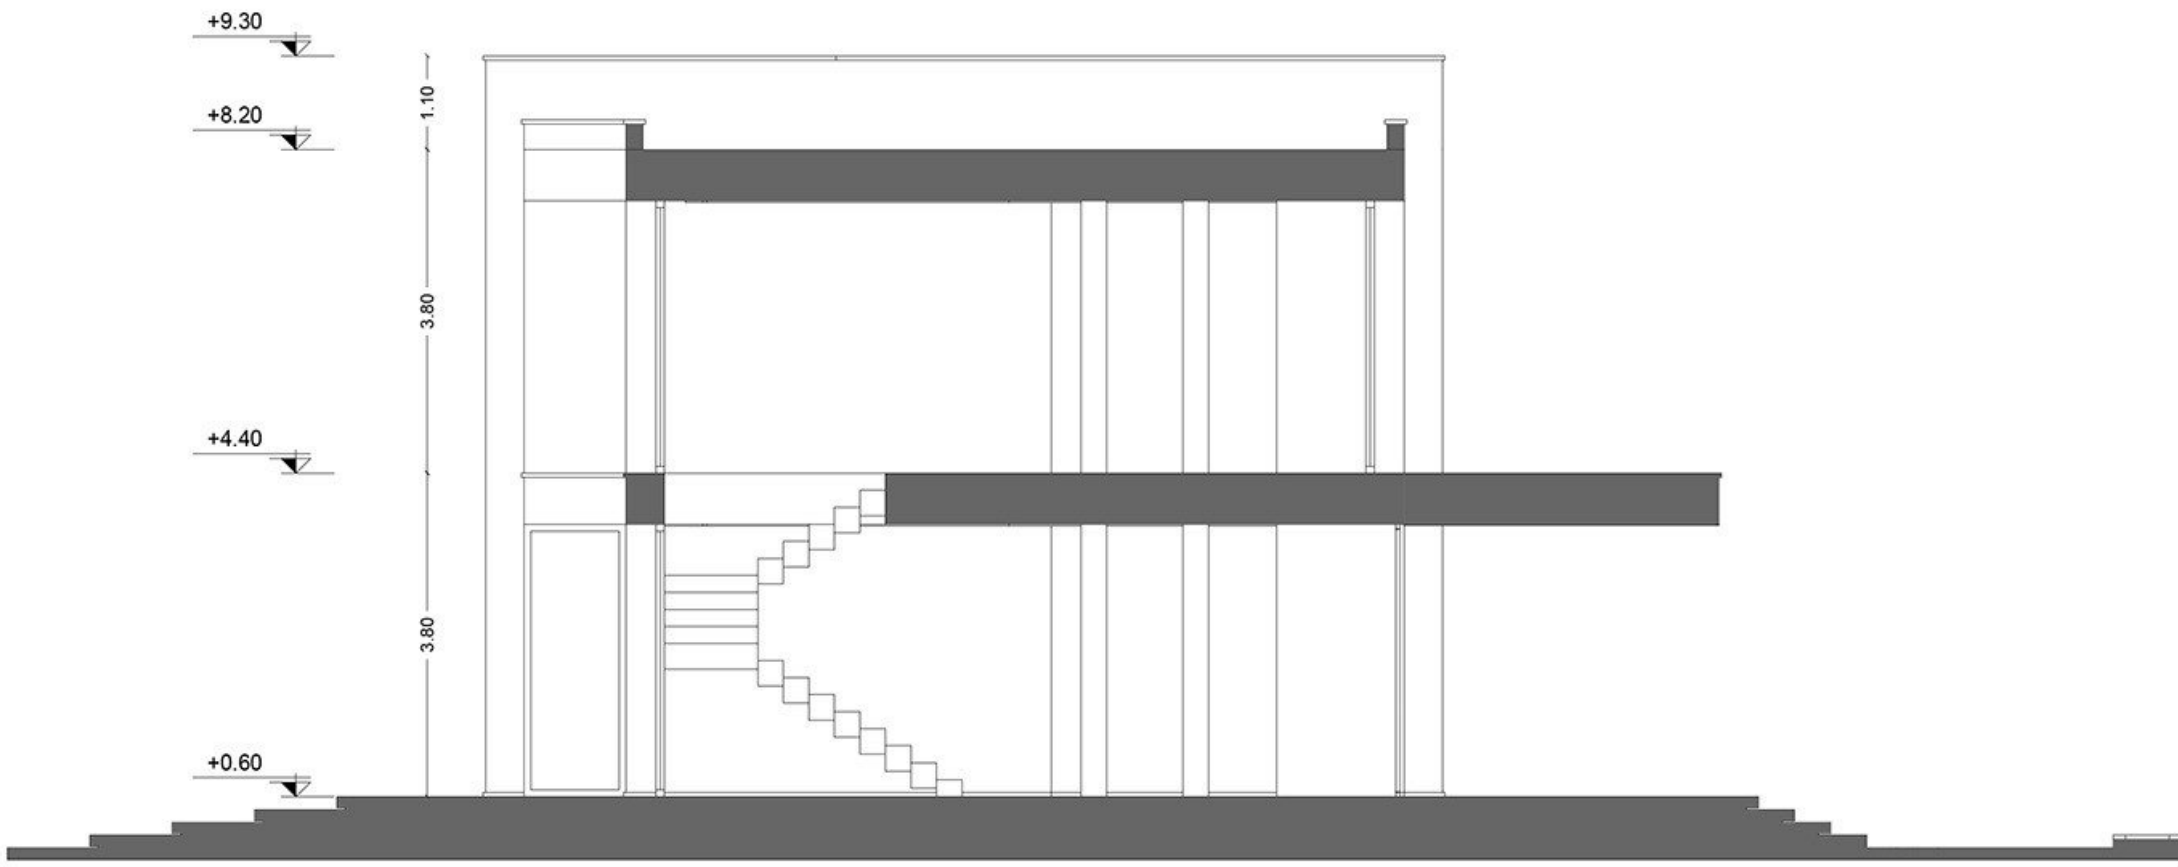

first floor
measured plan S=186

villa
ordibehesht

basement
Furnished plan

S=29.35

mechanical
&
storage

villa
ordibehesht

basement
measured plan S=29.35

villa
ordibehesht