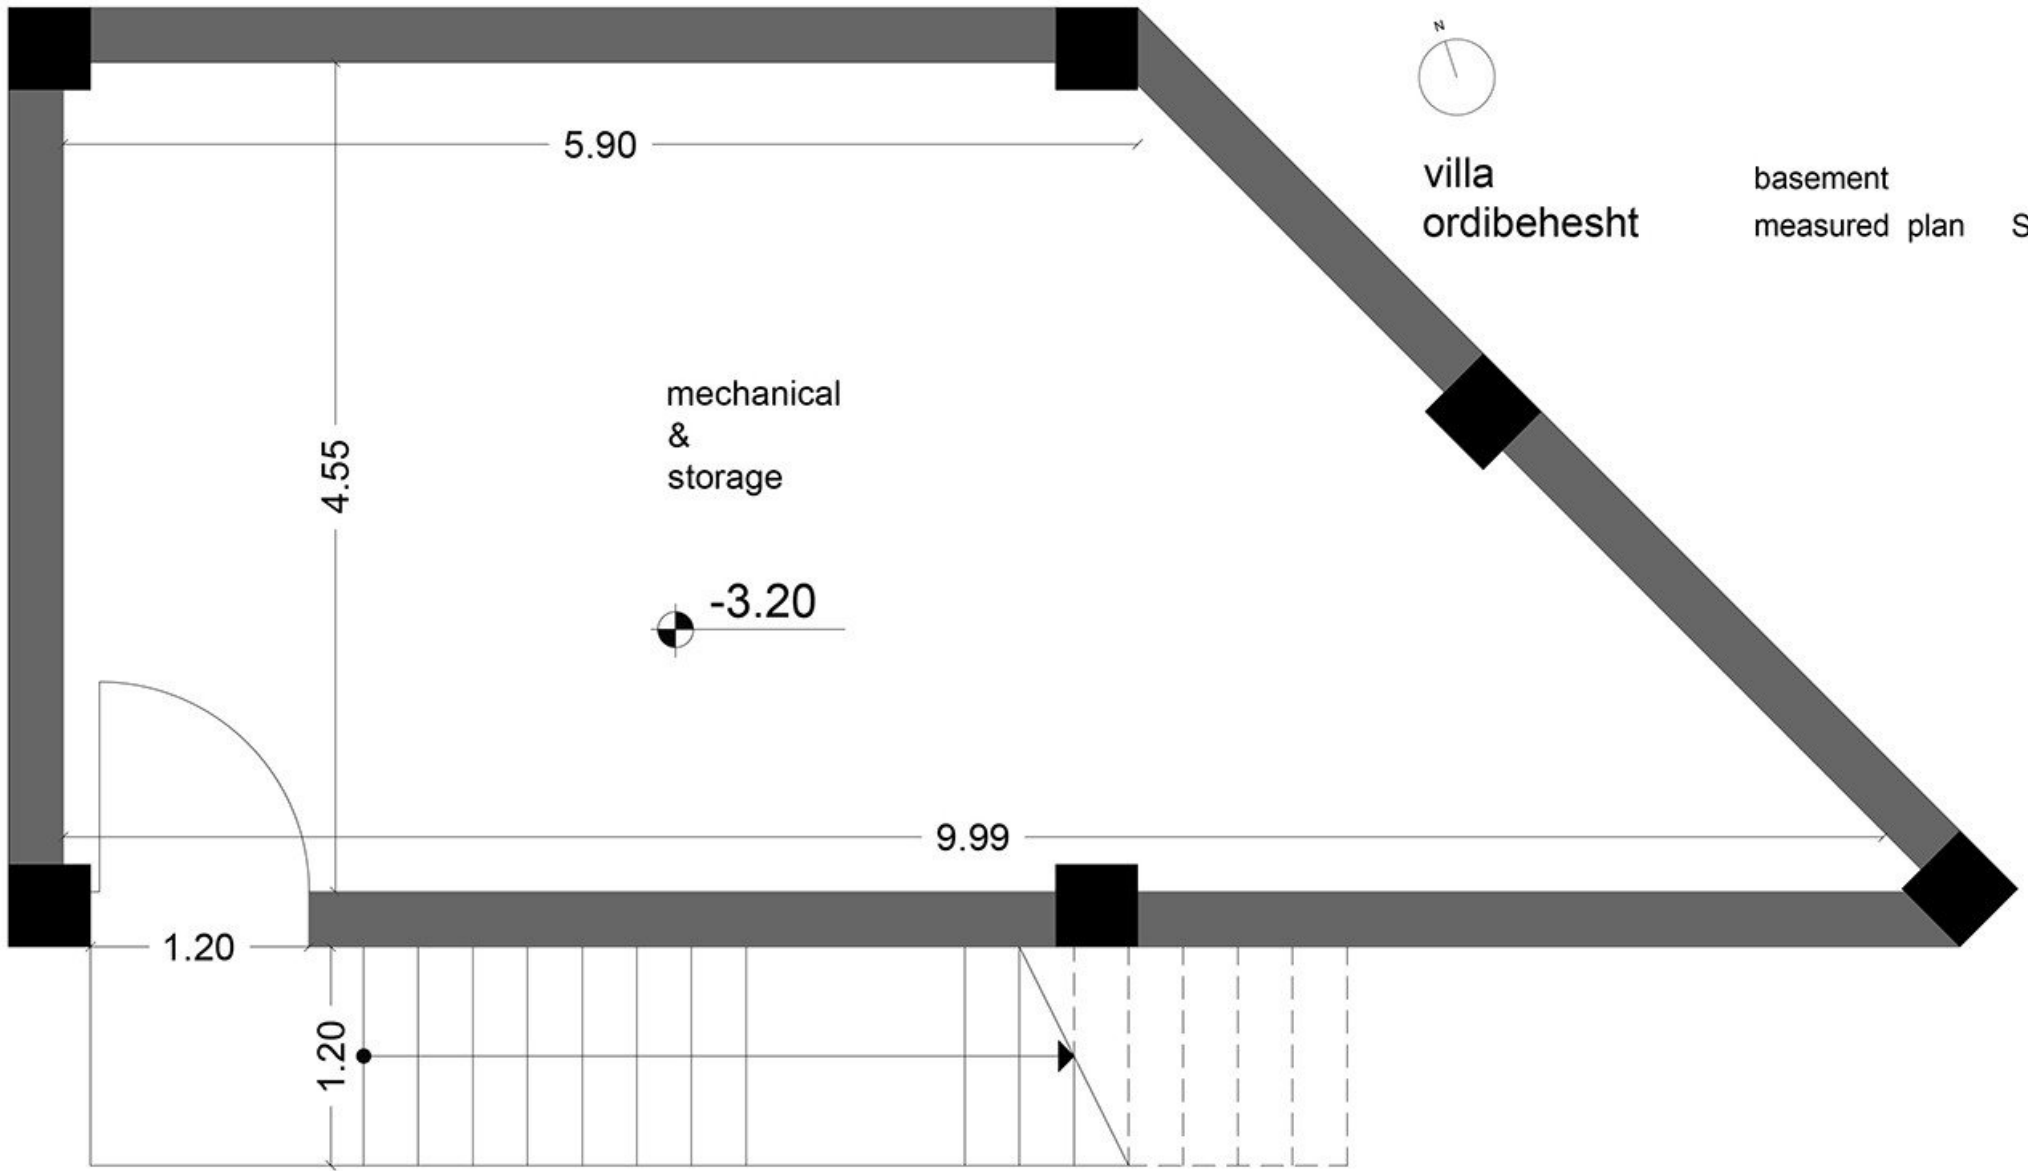

villa ordibehesht 2024

mazandaran

villa
ordibehesht

ground floor
Furnished plan S=204.55

↓
forest view

villa
ordibehesht

first floor
Furnished plan S=186

villa
ordibehesht

first floor
measured plan S=186

villa
ordibehesht

basement
Furnished plan

S=29.35

mechanical
&
storage

villa
ordibehesht

basement
measured plan S=29.35

villa
ordibehesht