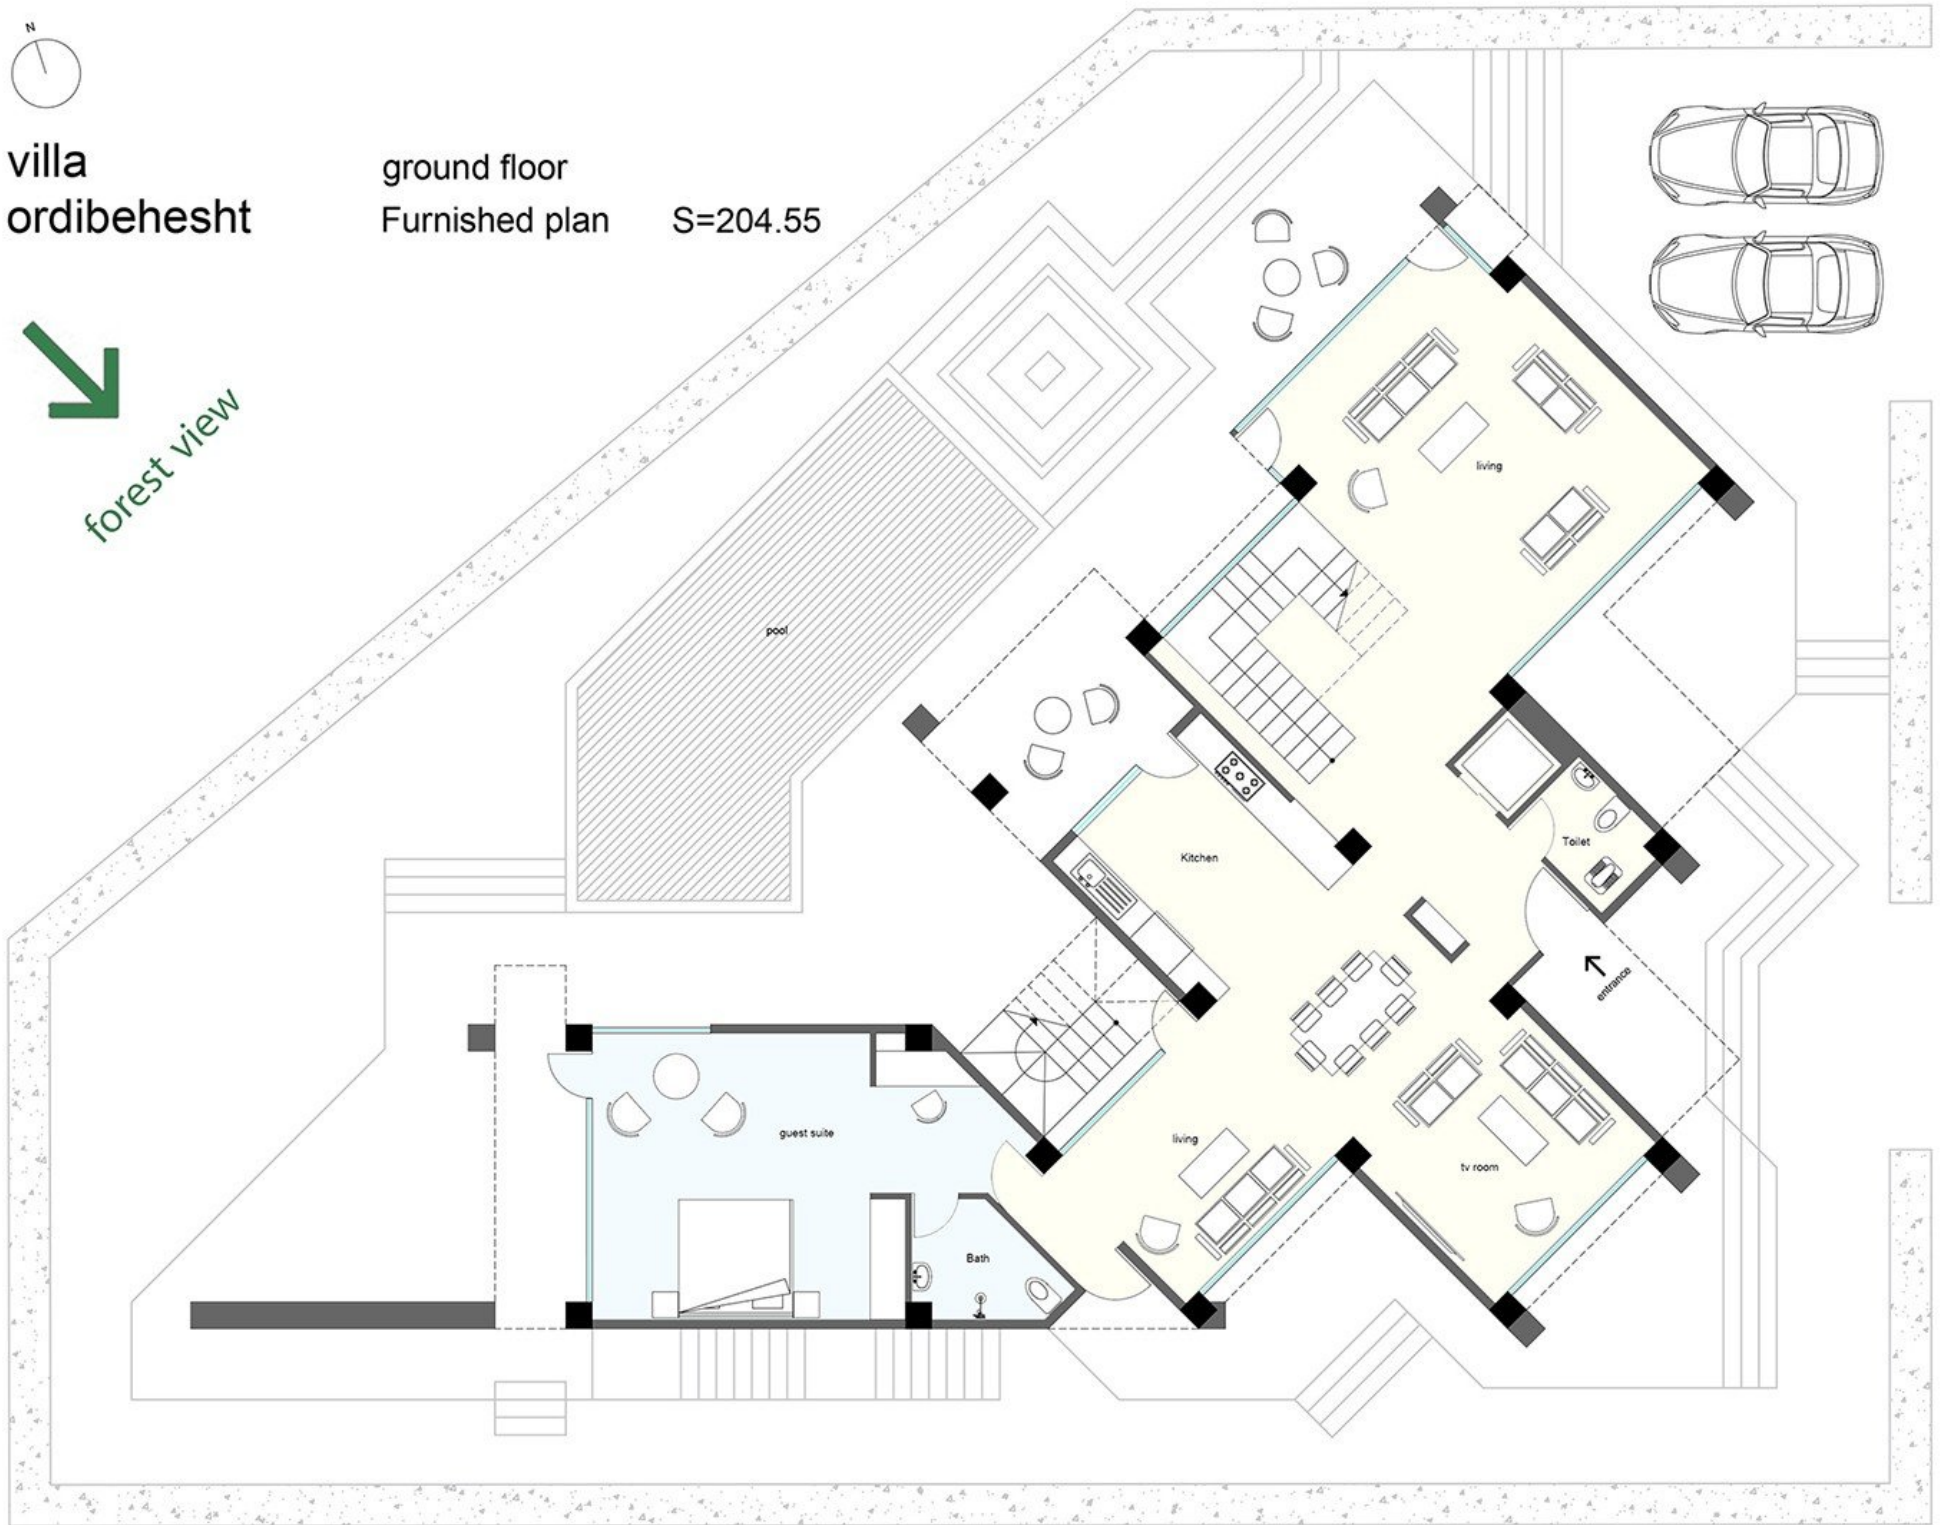

villa ordibehesht 2024

mazandaran

villa
ordibehesht

ground floor
Furnished plan S=204.55

↓
forest view

villa
ordibehesht

first floor
Furnished plan S=186

villa
ordibehesht

first floor
measured plan S=186

villa
ordibehesht

basement
Furnished plan

S=29.35

mechanical
&
storage

villa
ordibehesht

basement
measured plan S=29.35

villa
ordibehesht