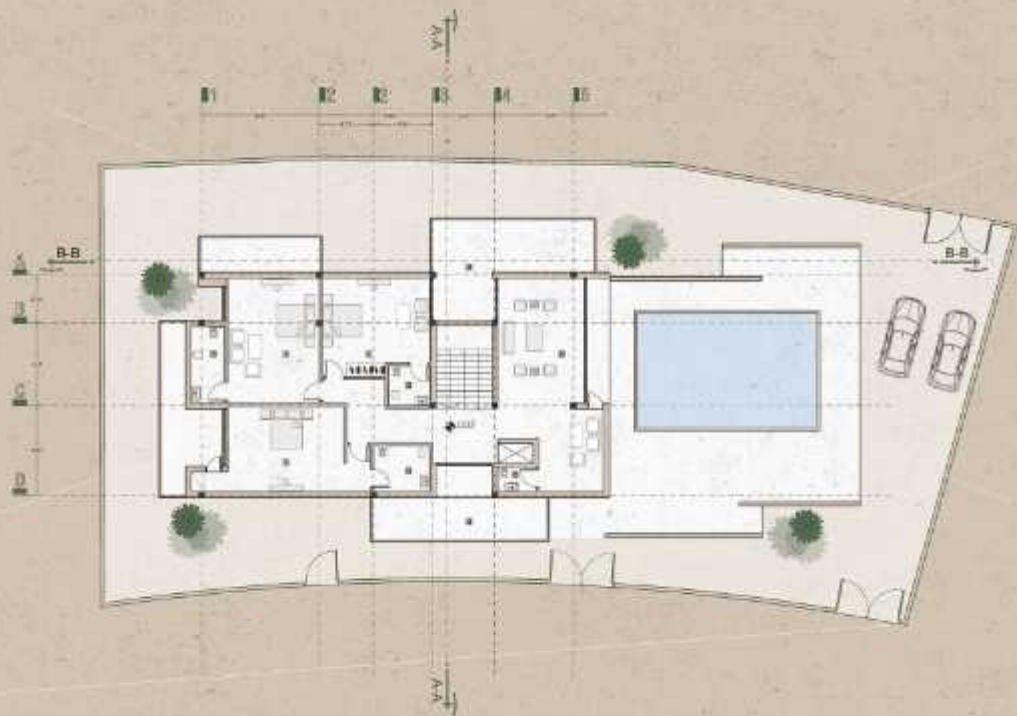

NRG VIILA

SYMPTOM-ARCHITECTS

GROUND PLAN

 SCALE 1:125

ROOF PLAN
SCALE 1:125

 ROOF PLAN

 SCALE 1:125

NRG VILLA

NRG VILLA

GLASS

STAIR BOX

COLUMN

NRG VILLA

STRUCTURE DESIGN

NRG VILLA

NRG VILLA

NRG VILLA

NRG VILLA

NRG VILLA

NRG VILLA

BACK VIEW

SCALE 1:125

FRONT VIEW

SCALE 1:125