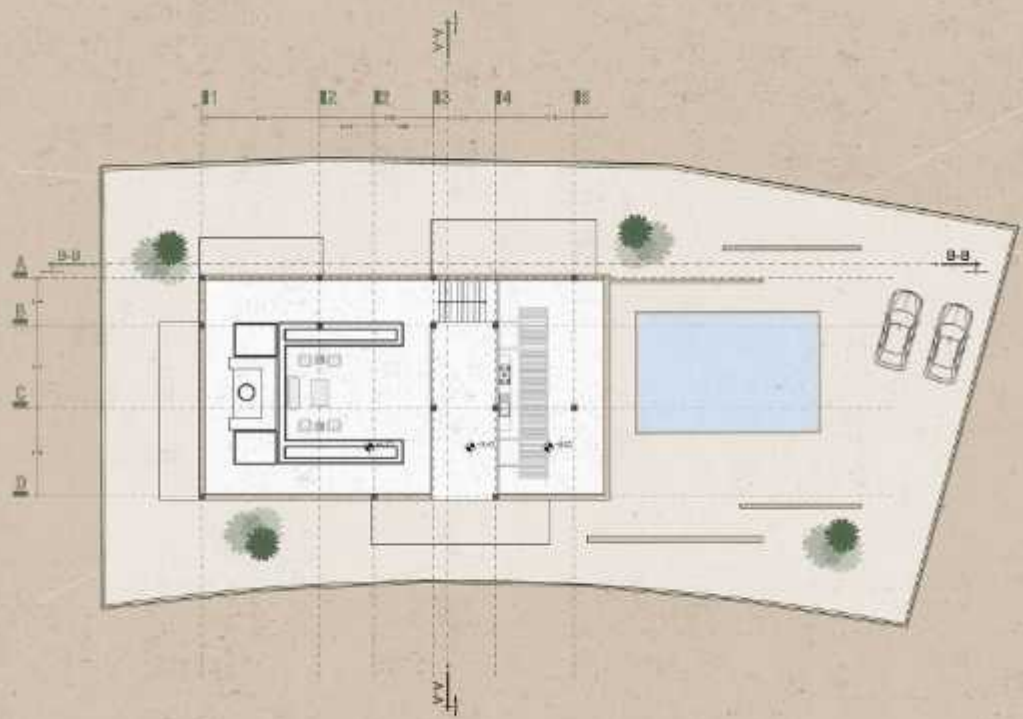

NRG VIILA

SYMPTOM-ARCHITECTS

GROUND PLAN

 SCALE 1:125

ROOF PLAN
SCALE 1:125

 ROOF PLAN

 SCALE 1:125

NRG VILLA

NRG VILLA

GLASS

STAIR BOX

COLUMN

NRG VILLA

STRUCTURE DESIGN

NRG VILLA

NRG VILLA

NRG VILLA

NRG VILLA

NRG VILLA

NRG VILLA

BACK VIEW

SCALE 1:125

FRONT VIEW

SCALE 1:125