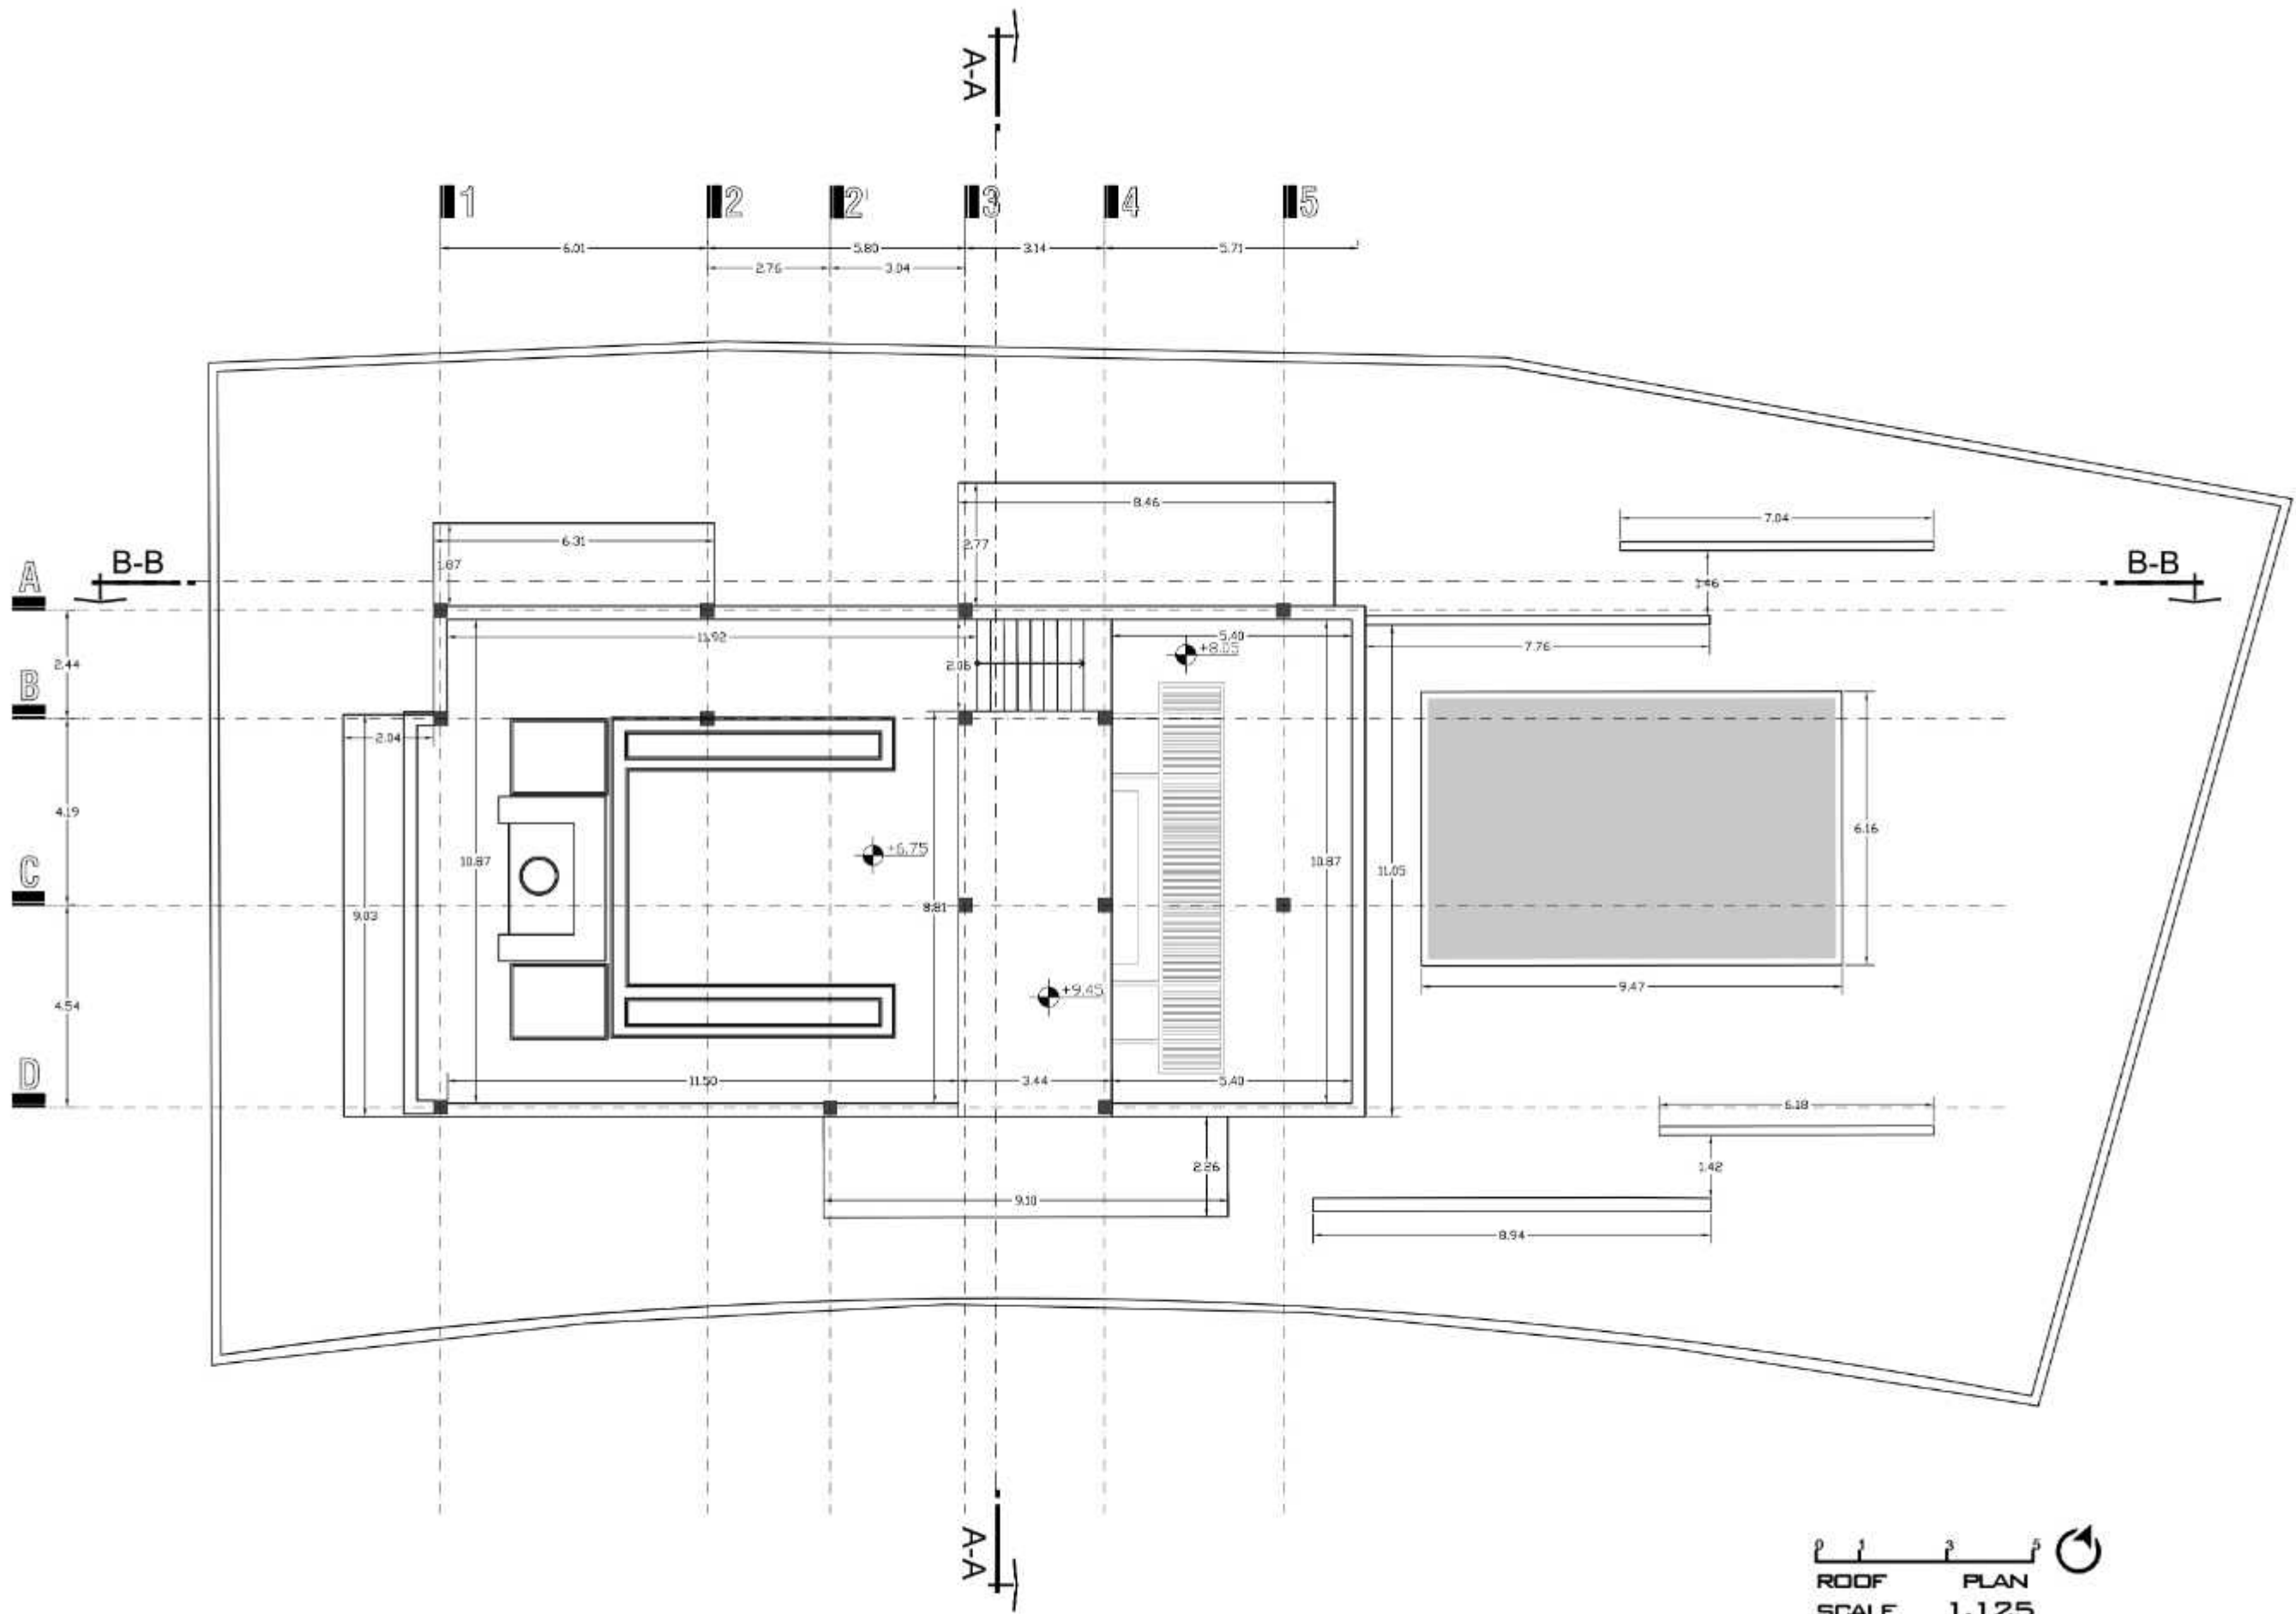

NRG VIILA

SYMPTOM-ARCHITECTS

GROUND PLAN

 SCALE 1:125

ROOF PLAN
SCALE 1:125

 ROOF PLAN

 SCALE 1:125

NRG VILLA

NRG VILLA

GLASS

STAIR BOX

COLUMN

NRG VILLA

STRUCTURE DESIGN

NRG VILLA

NRG VILLA

NRG VILLA

NRG VILLA

NRG VILLA

NRG VILLA

BACK VIEW

SCALE 1:125

FRONT VIEW

SCALE 1:125