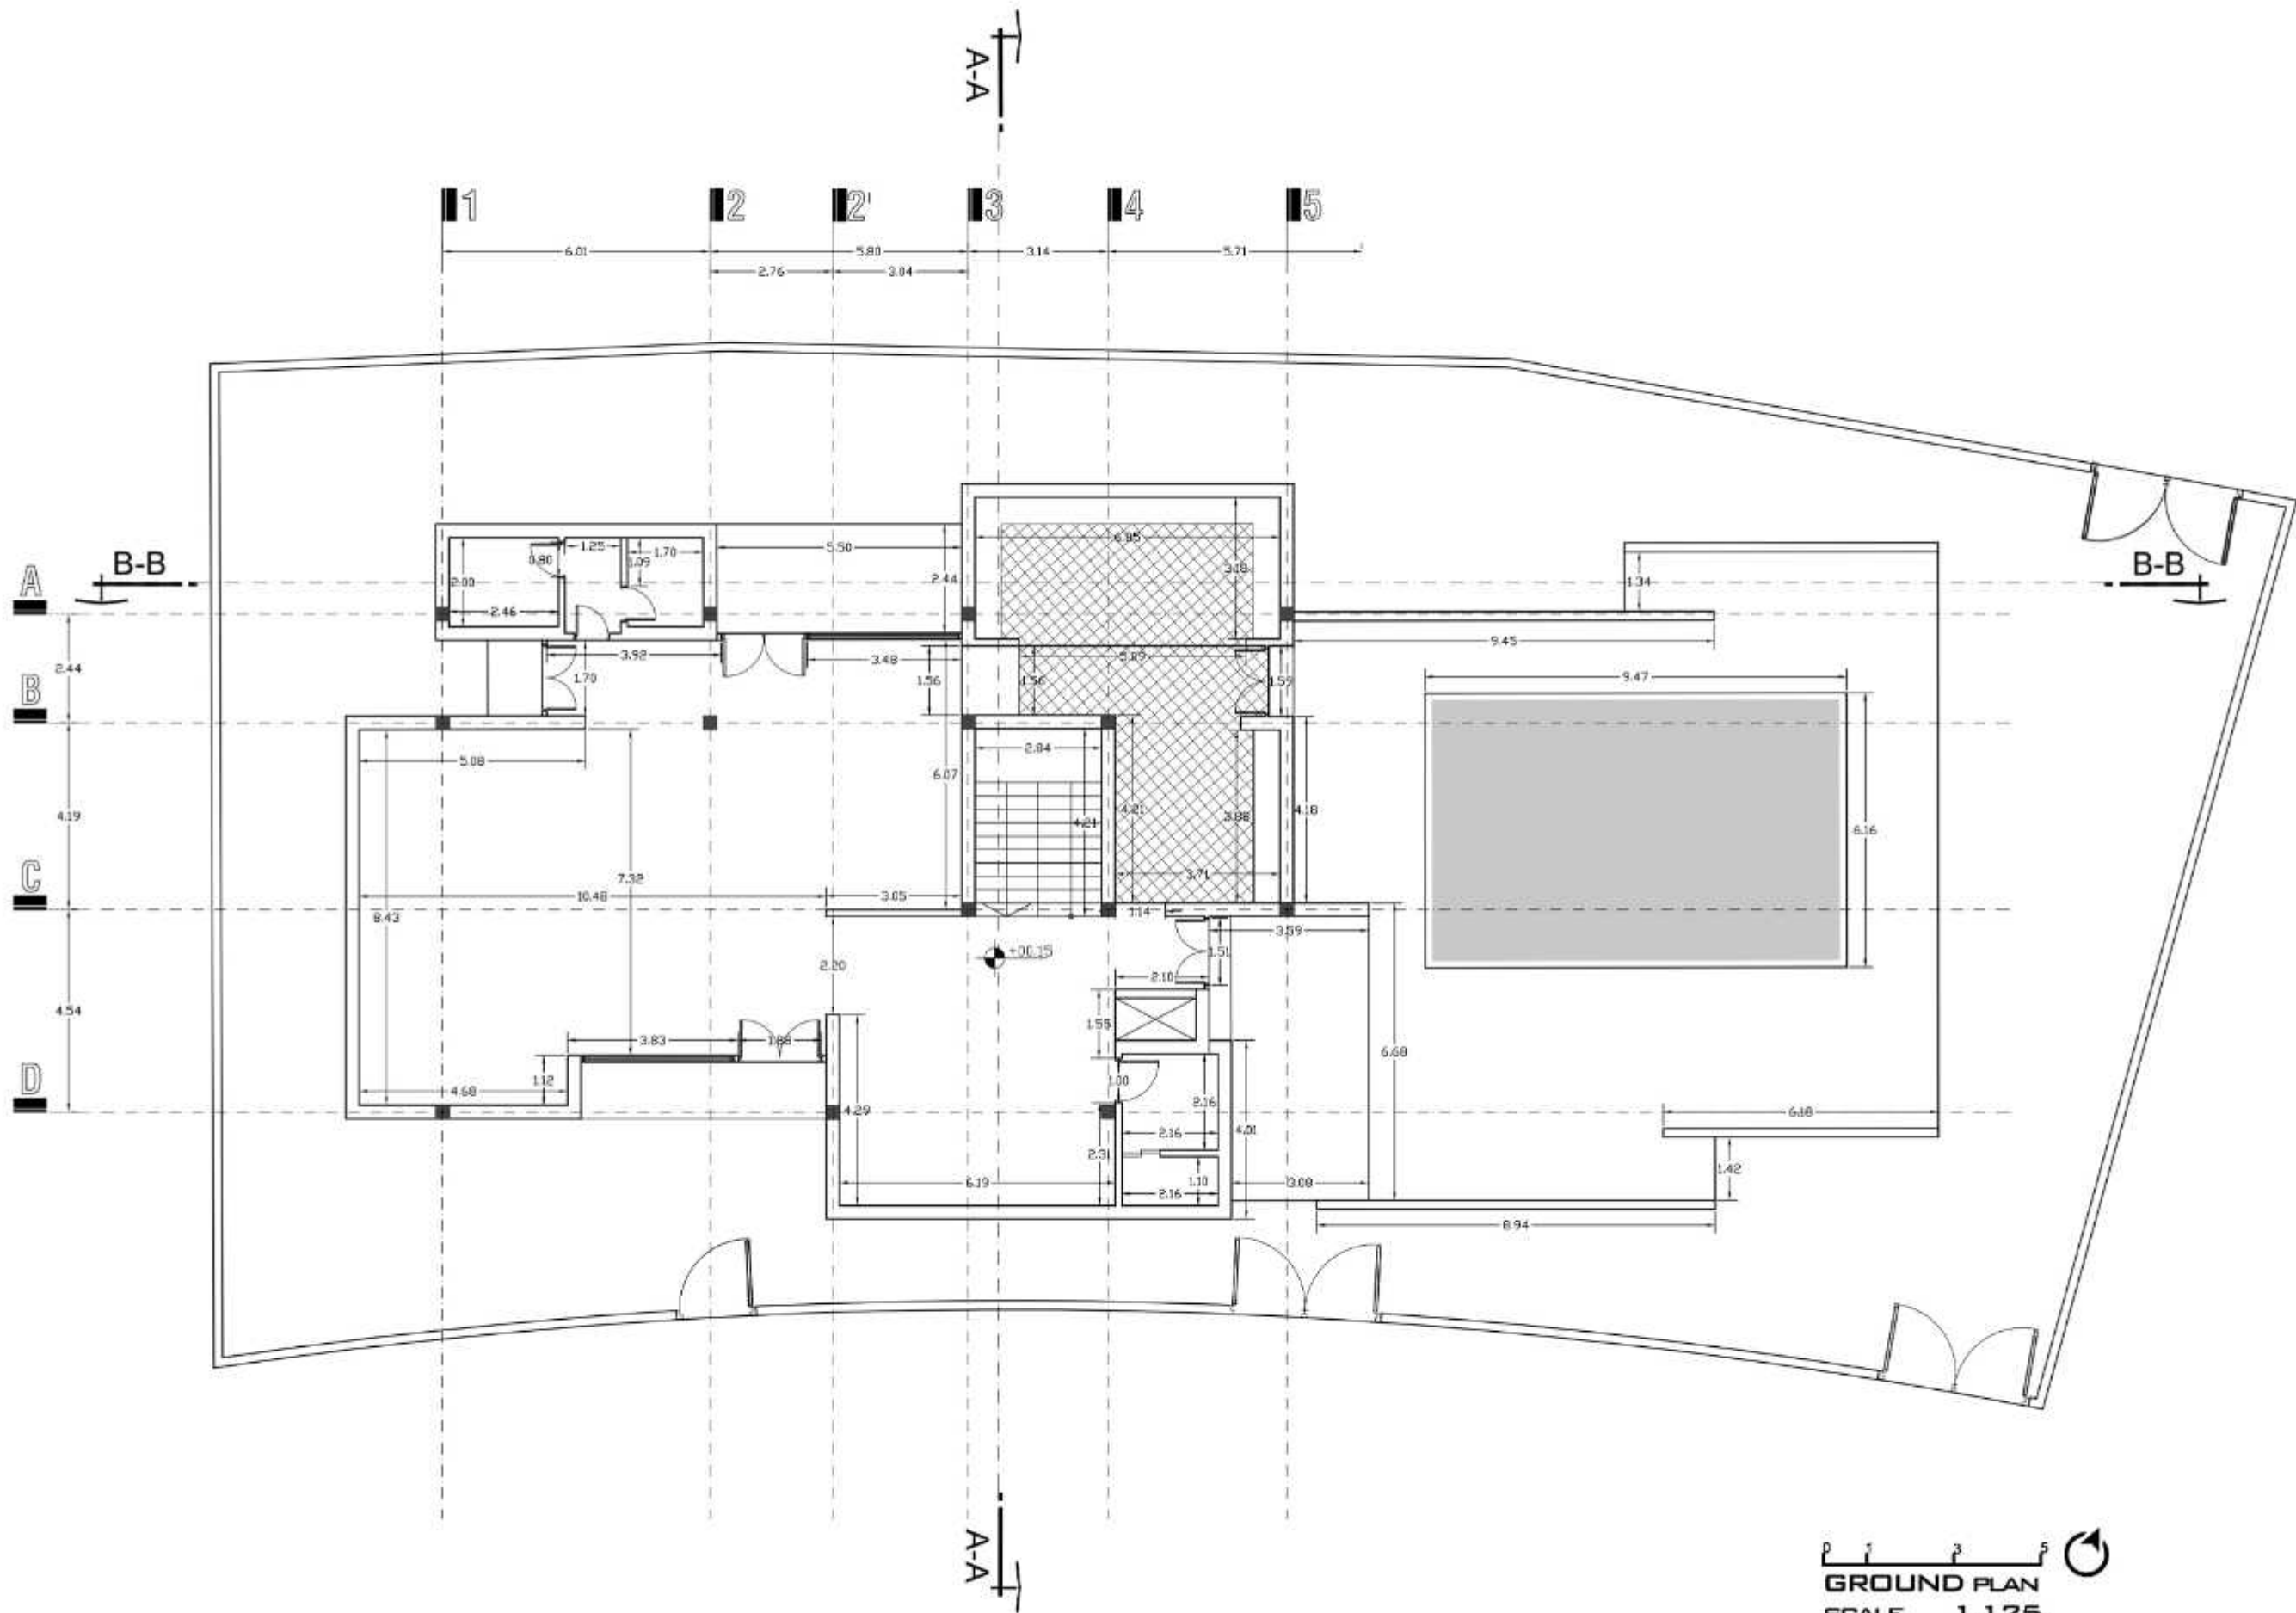

NRG VIILA

SYMPTOM-ARCHITECTS

GROUND PLAN

 SCALE 1:125

ROOF PLAN
SCALE 1:125

 ROOF PLAN

 SCALE 1:125

NRG VILLA

NRG VILLA

GLASS

STAIR BOX

COLUMN

NRG VILLA

STRUCTURE DESIGN

NRG VILLA

NRG VILLA

NRG VILLA

NRG VILLA

NRG VILLA

NRG VILLA

BACK VIEW

SCALE 1:125

FRONT VIEW

SCALE 1:125