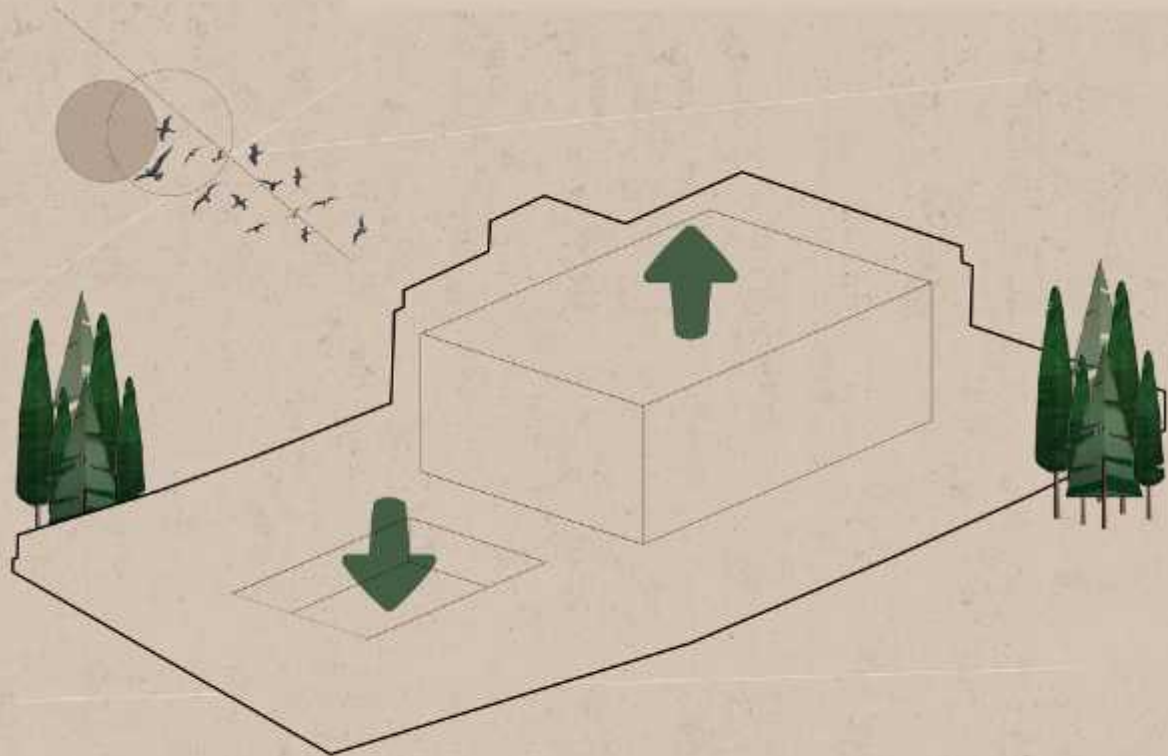

NRG VIILA

SYMPTOM-ARCHITECTS

GROUND PLAN

 SCALE 1:125

ROOF PLAN
SCALE 1:125

 ROOF PLAN

 SCALE 1:125

NRG VILLA

NRG VILLA

GLASS

STAIR BOX

COLUMN

NRG VILLA

STRUCTURE DESIGN

NRG VILLA

NRG VILLA

NRG VILLA

NRG VILLA

NRG VILLA

NRG VILLA

BACK VIEW

SCALE 1:125

FRONT VIEW

SCALE 1:125