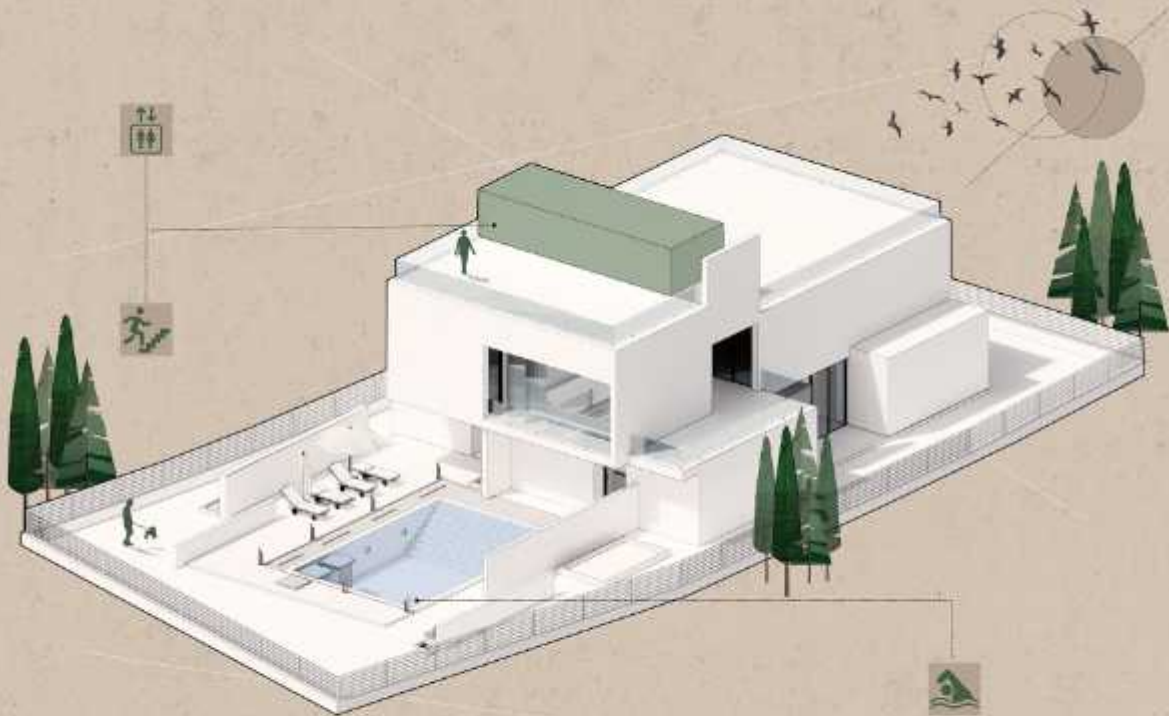

NRG VIILA

SYMPTOM-ARCHITECTS

GROUND PLAN

 SCALE 1:125

ROOF PLAN
SCALE 1:125

 ROOF PLAN

 SCALE 1:125

NRG VILLA

NRG VILLA

GLASS

STAIR BOX

COLUMN

NRG VILLA

STRUCTURE DESIGN

NRG VILLA

NRG VILLA

NRG VILLA

NRG VILLA

NRG VILLA

NRG VILLA

BACK VIEW

SCALE 1:125

FRONT VIEW

SCALE 1:125