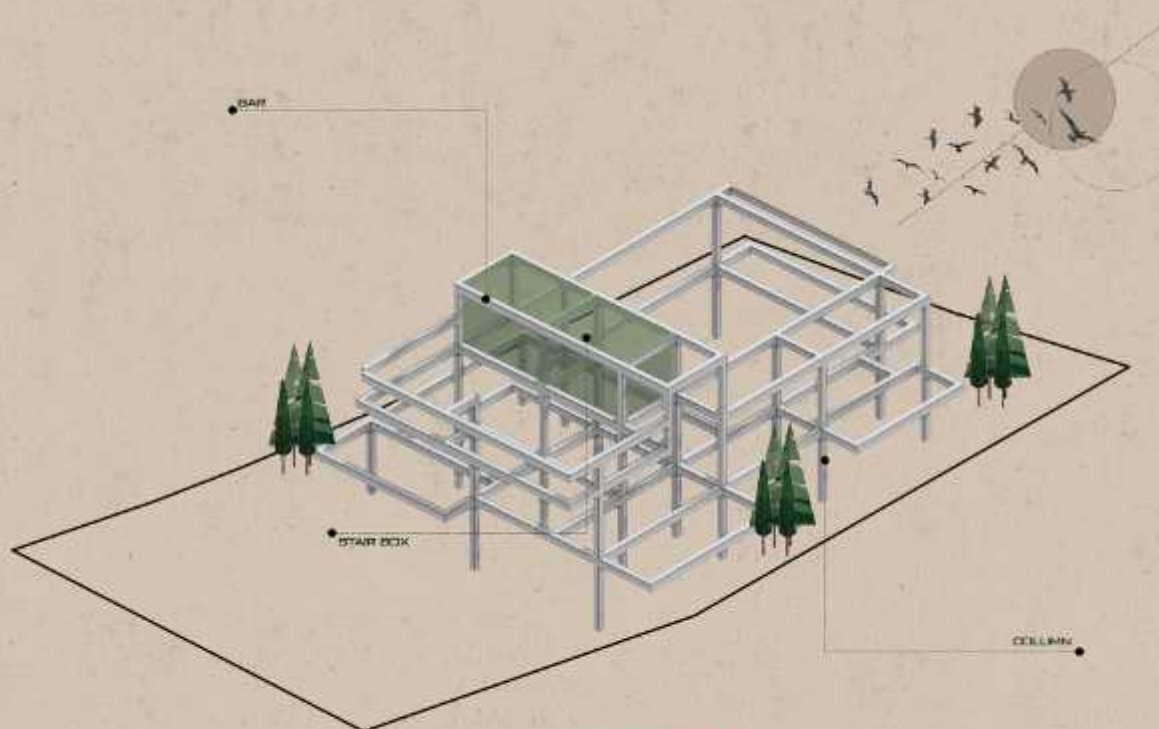

NRG VIILA

SYMPTOM-ARCHITECTS

GROUND PLAN

 SCALE 1:125

ROOF PLAN
SCALE 1:125

 ROOF PLAN

 SCALE 1:125

NRG VILLA

NRG VILLA

GLASS

STAIR BOX

COLUMN

NRG VILLA

STRUCTURE DESIGN

NRG VILLA

NRG VILLA

NRG VILLA

NRG VILLA

NRG VILLA

NRG VILLA

BACK VIEW

SCALE 1:125

FRONT VIEW

SCALE 1:125