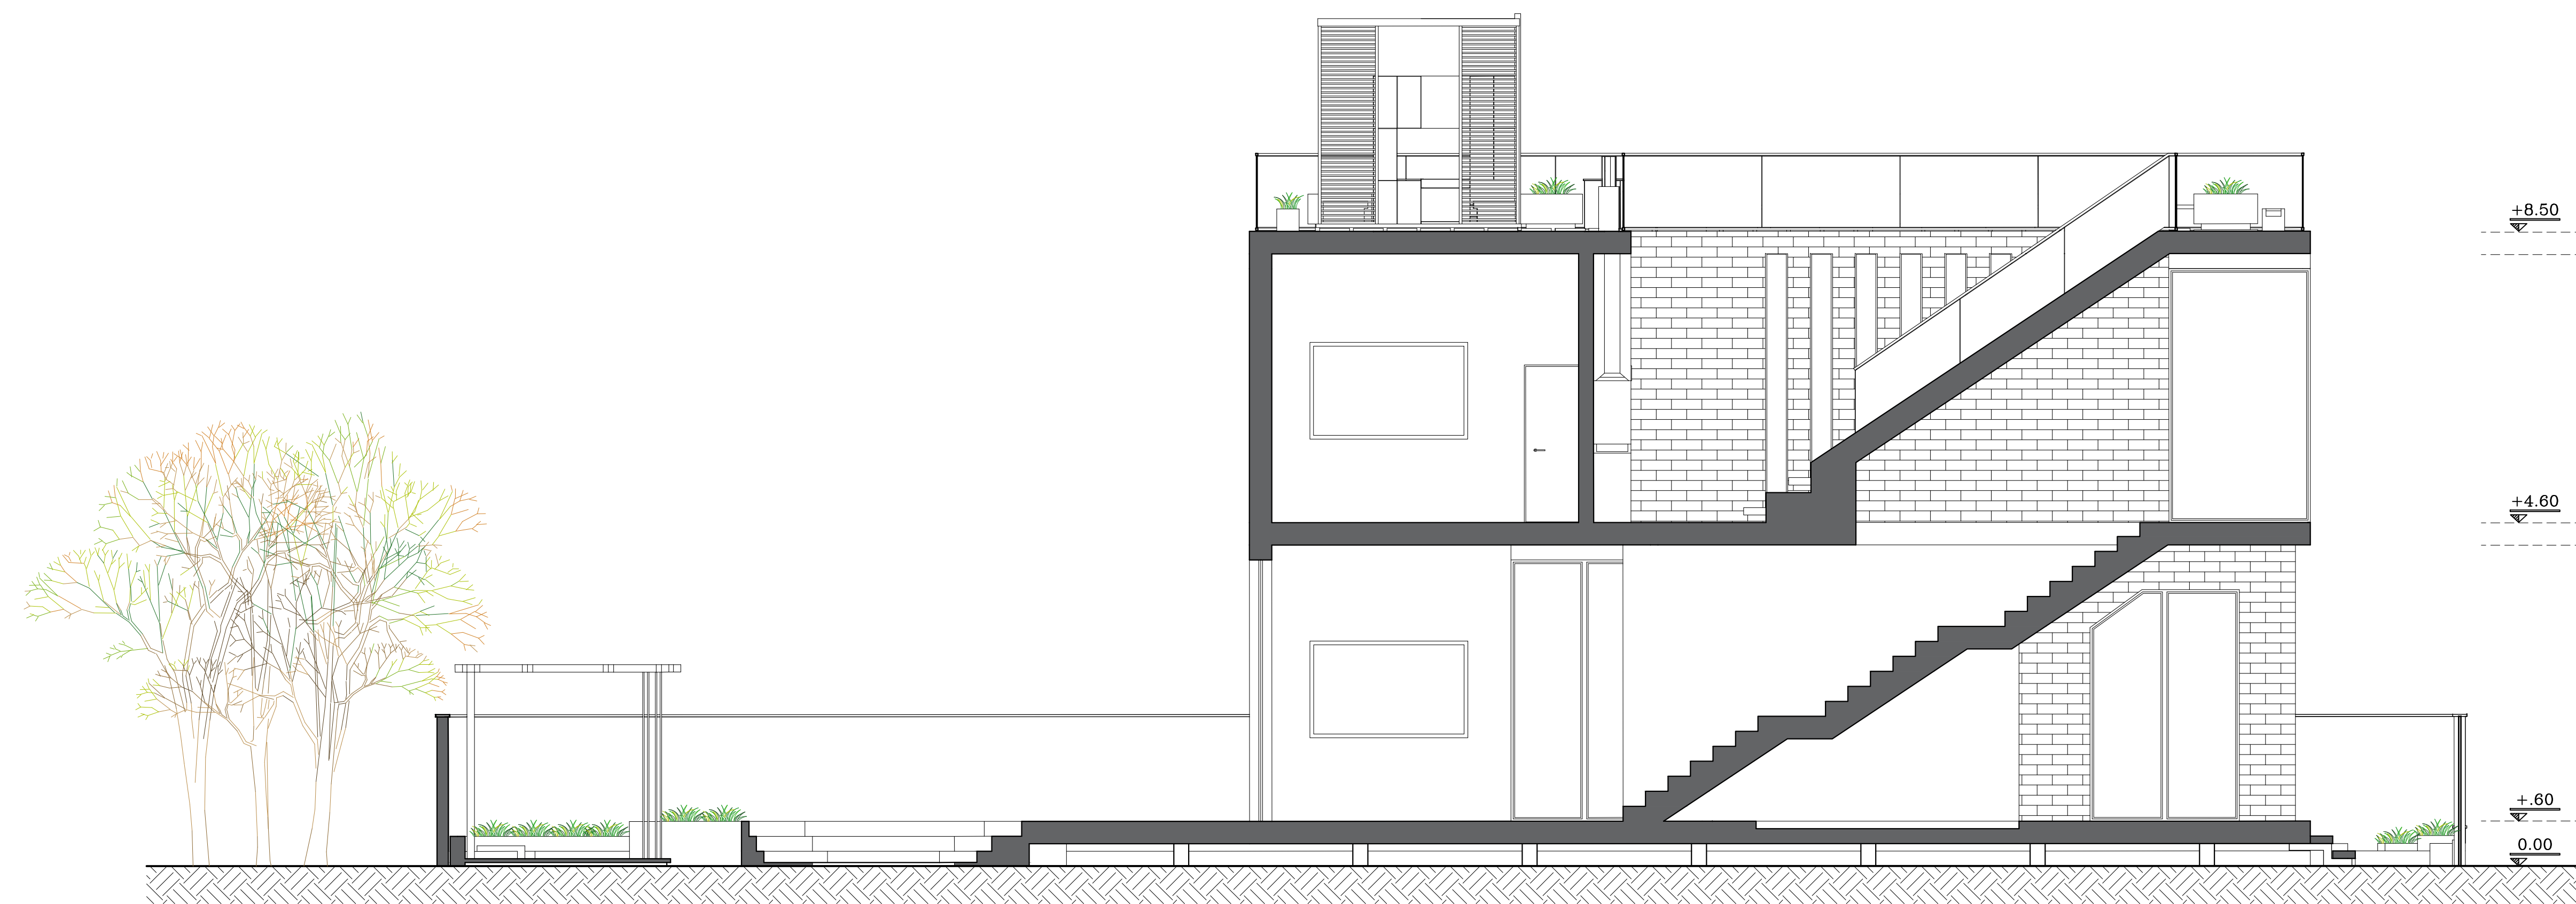

.Drawing topic : executive documents

Design group:

.Project Name and Address :

.Date :

.Scale : 1/100

.Design associates:

.Field : architector

.Client : tarh2tarh

ARCHITECTURE
 LANDSCAPE
 INTERIOR DESIGN
 INDUSTRIAL DESIGN

.Drawing topic : executive documents

Design group:

.Project Name and Address :

.Date :

.Scale : 1/100

.Design associates:

.Field : architector

.Client : tarh2tarh

ARCHITECTURE
 LANDSCAPE
 INTERIOR DESIGN
 INDUSTRIAL DESIGN

	.Drawing topic : executive documents		Design group:		.Project Name and Address :		ARCHITECTURE LANDSCAPE INTERIOR DESIGNEN INDUSTRIAL DESIGNEN	
	.Date :	.Scale : 1/100	.Design associates:	.Field : architector	.Client : tarh2tarh			

B.B

.Drawing topic : executive documents

Design group:

.Project Name and Address :

.Date :

.Scale : 1/100

.Design associates:

.Field : architector