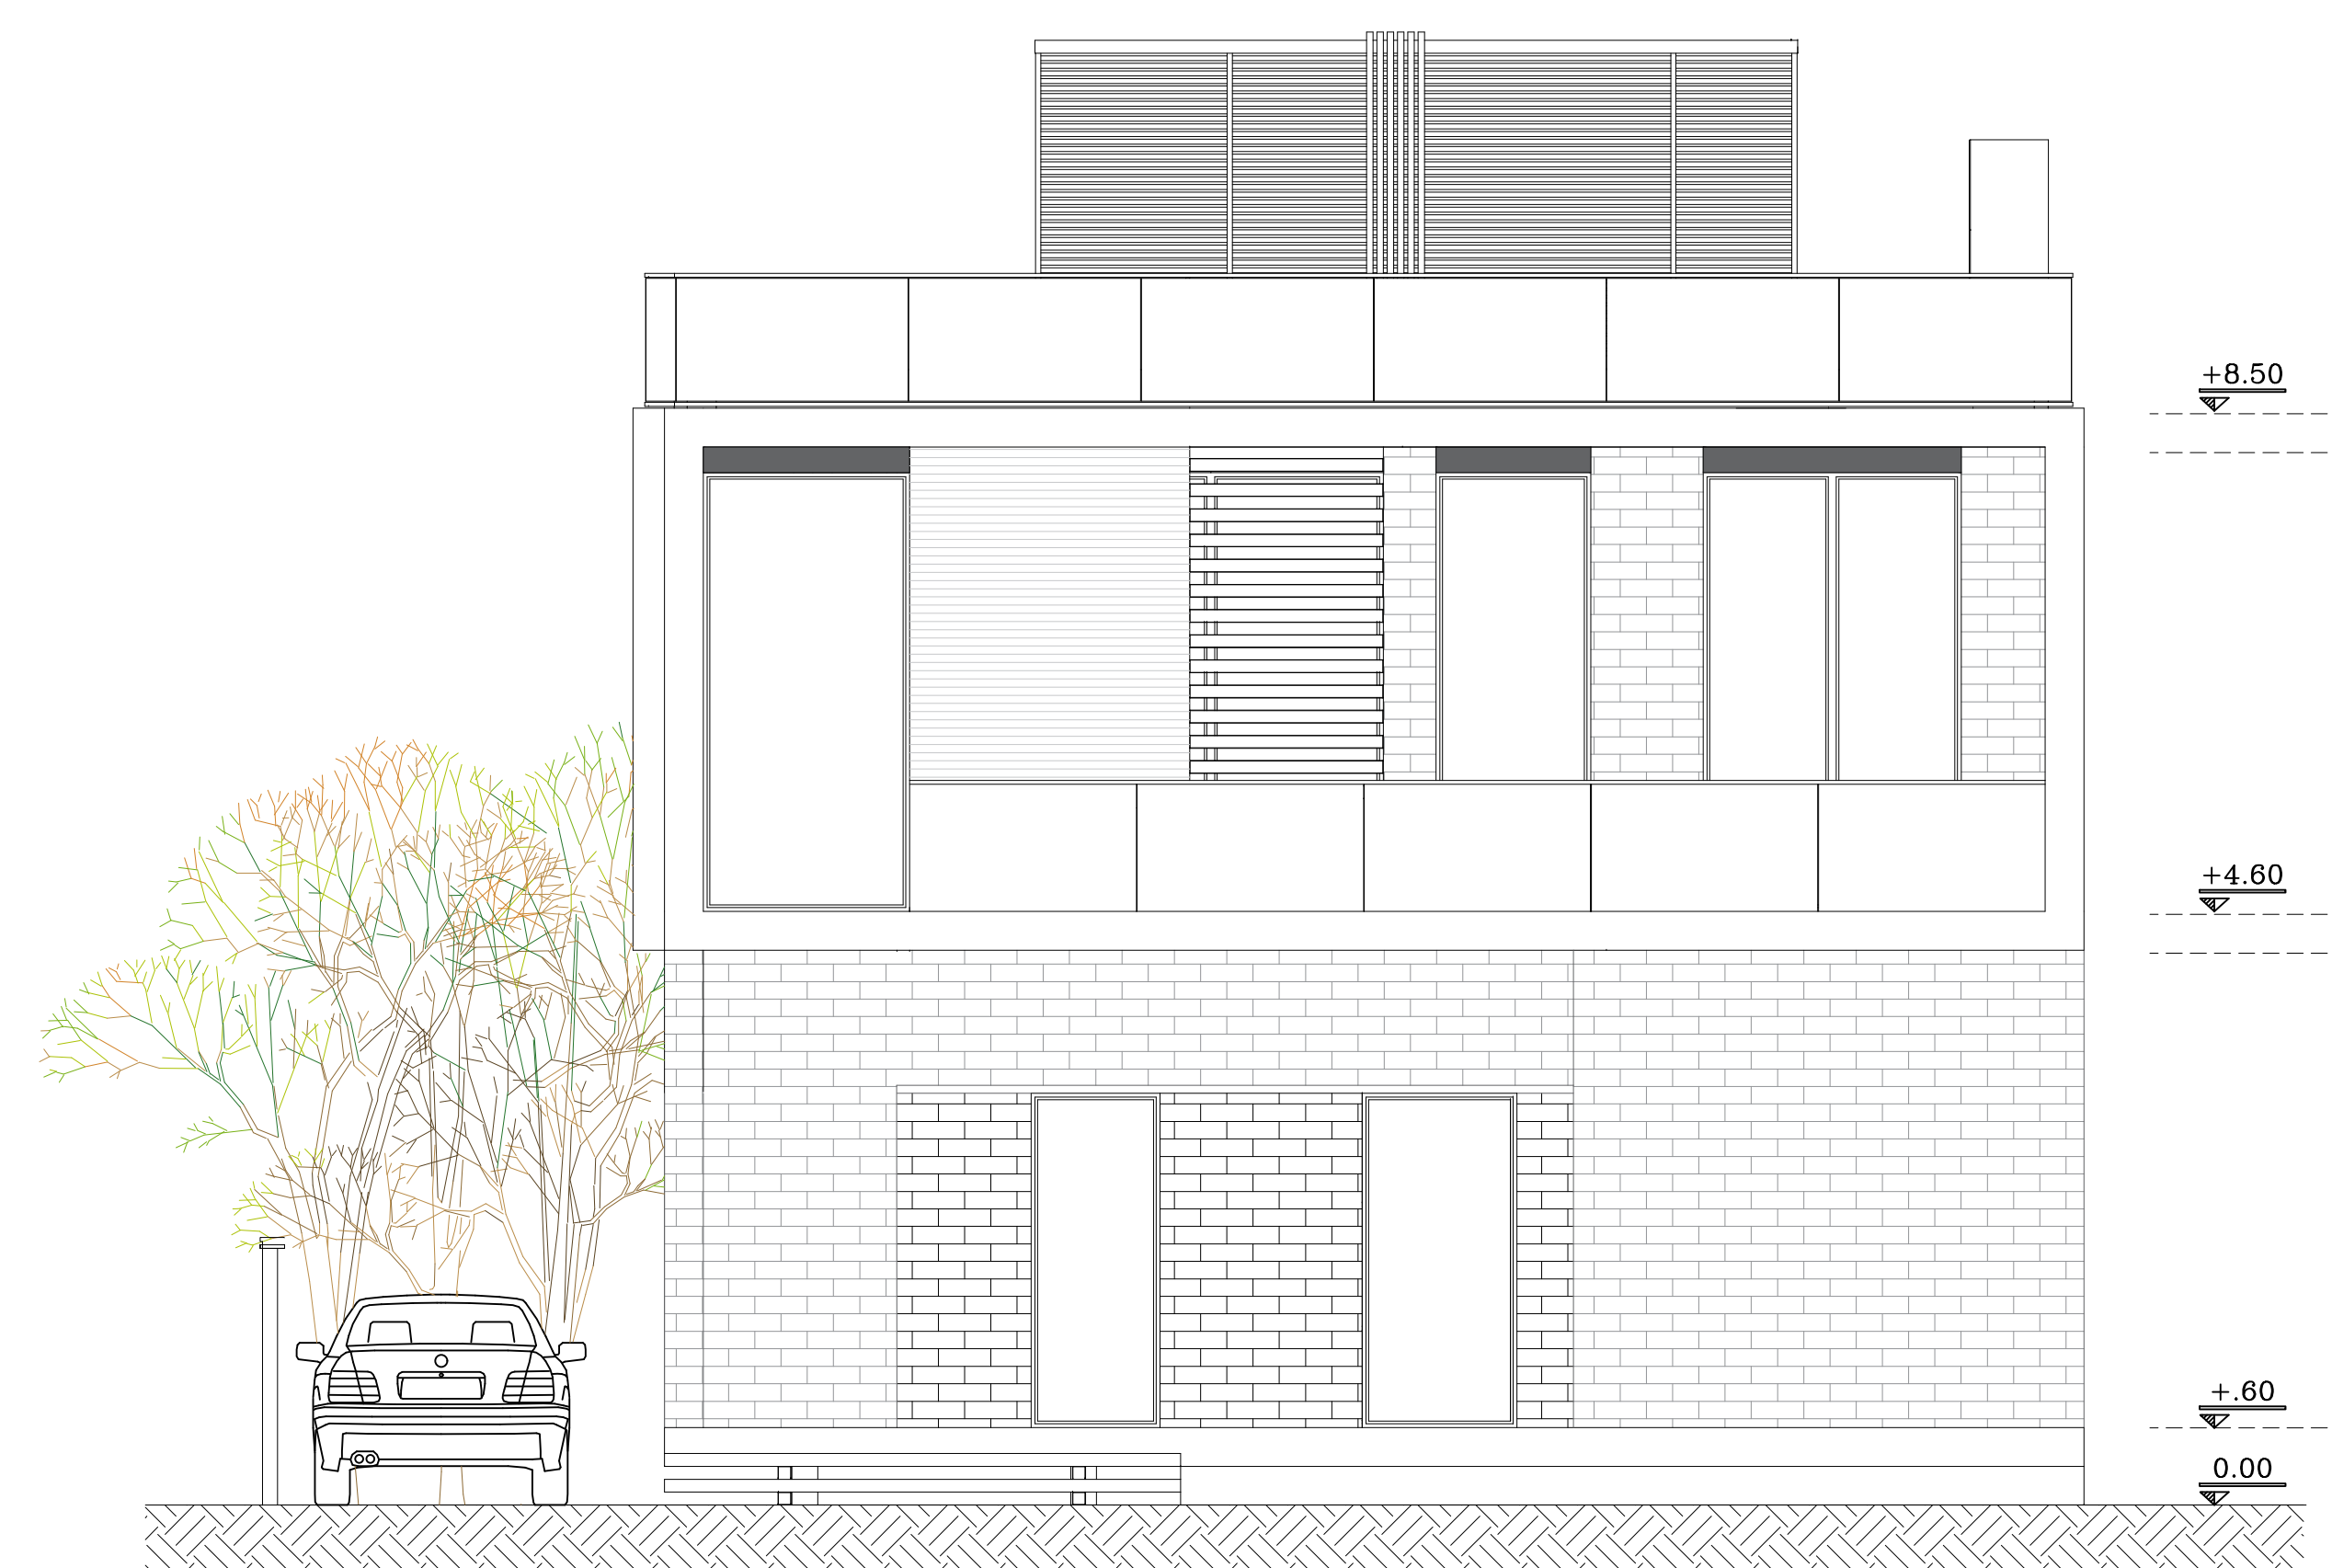

Design group:

.Project Name and Address :

.Date :

.Scale : 1/100

.Design associates:

.Field : architector

.Client : tarh2tarh

ARCHITECTURE
 LANDSCAPE
 INTERIOR DESIGN
 INDUSTRIAL DESIGN