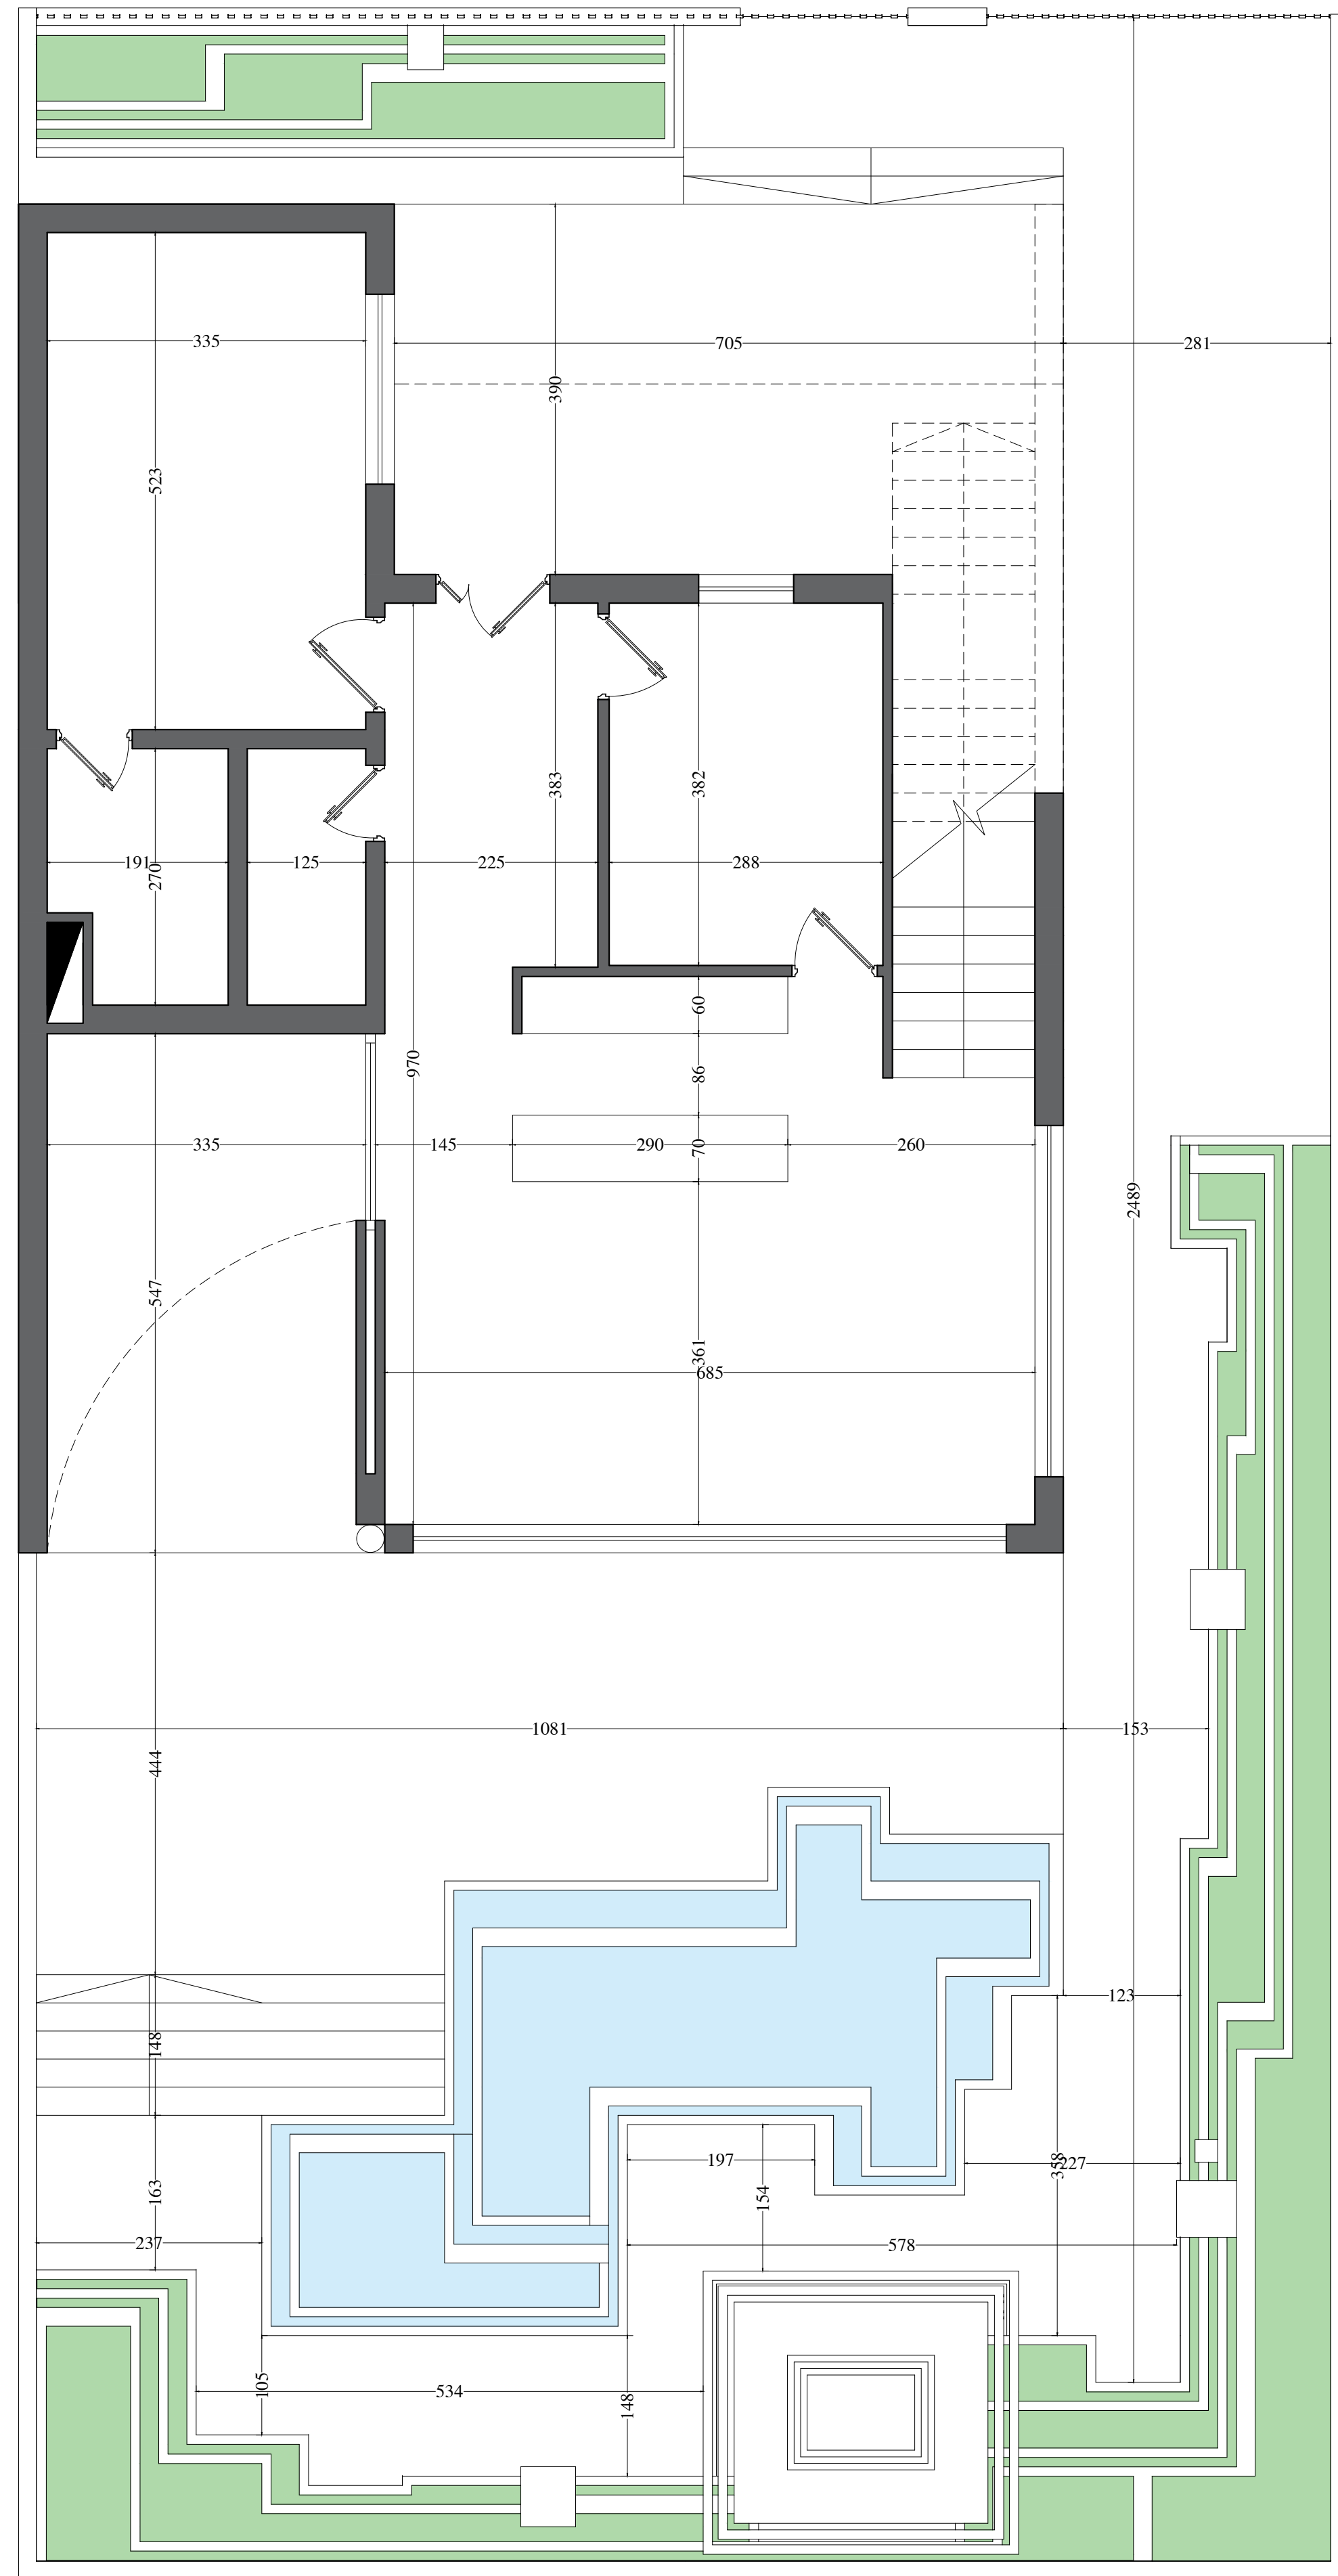

16.67	اتاق مسر
17.49	اتاق مسر
2.00	سرویس بهداشتی
28.74	نشیمن
10.92	راهرو

.Drawing topic : executive documents

Design group:

.Project Name and Address :

ARCHITECTURE
LANDSCAPE
INTERIOR DESIGN
INDUSTRIAL DESIGN

.Date :

.Scale : 1/100

.Design associates:

.Field : architector

.Client : tarh2tarh

.Drawing topic : executive documents

Design group:

.Project Name and Address :