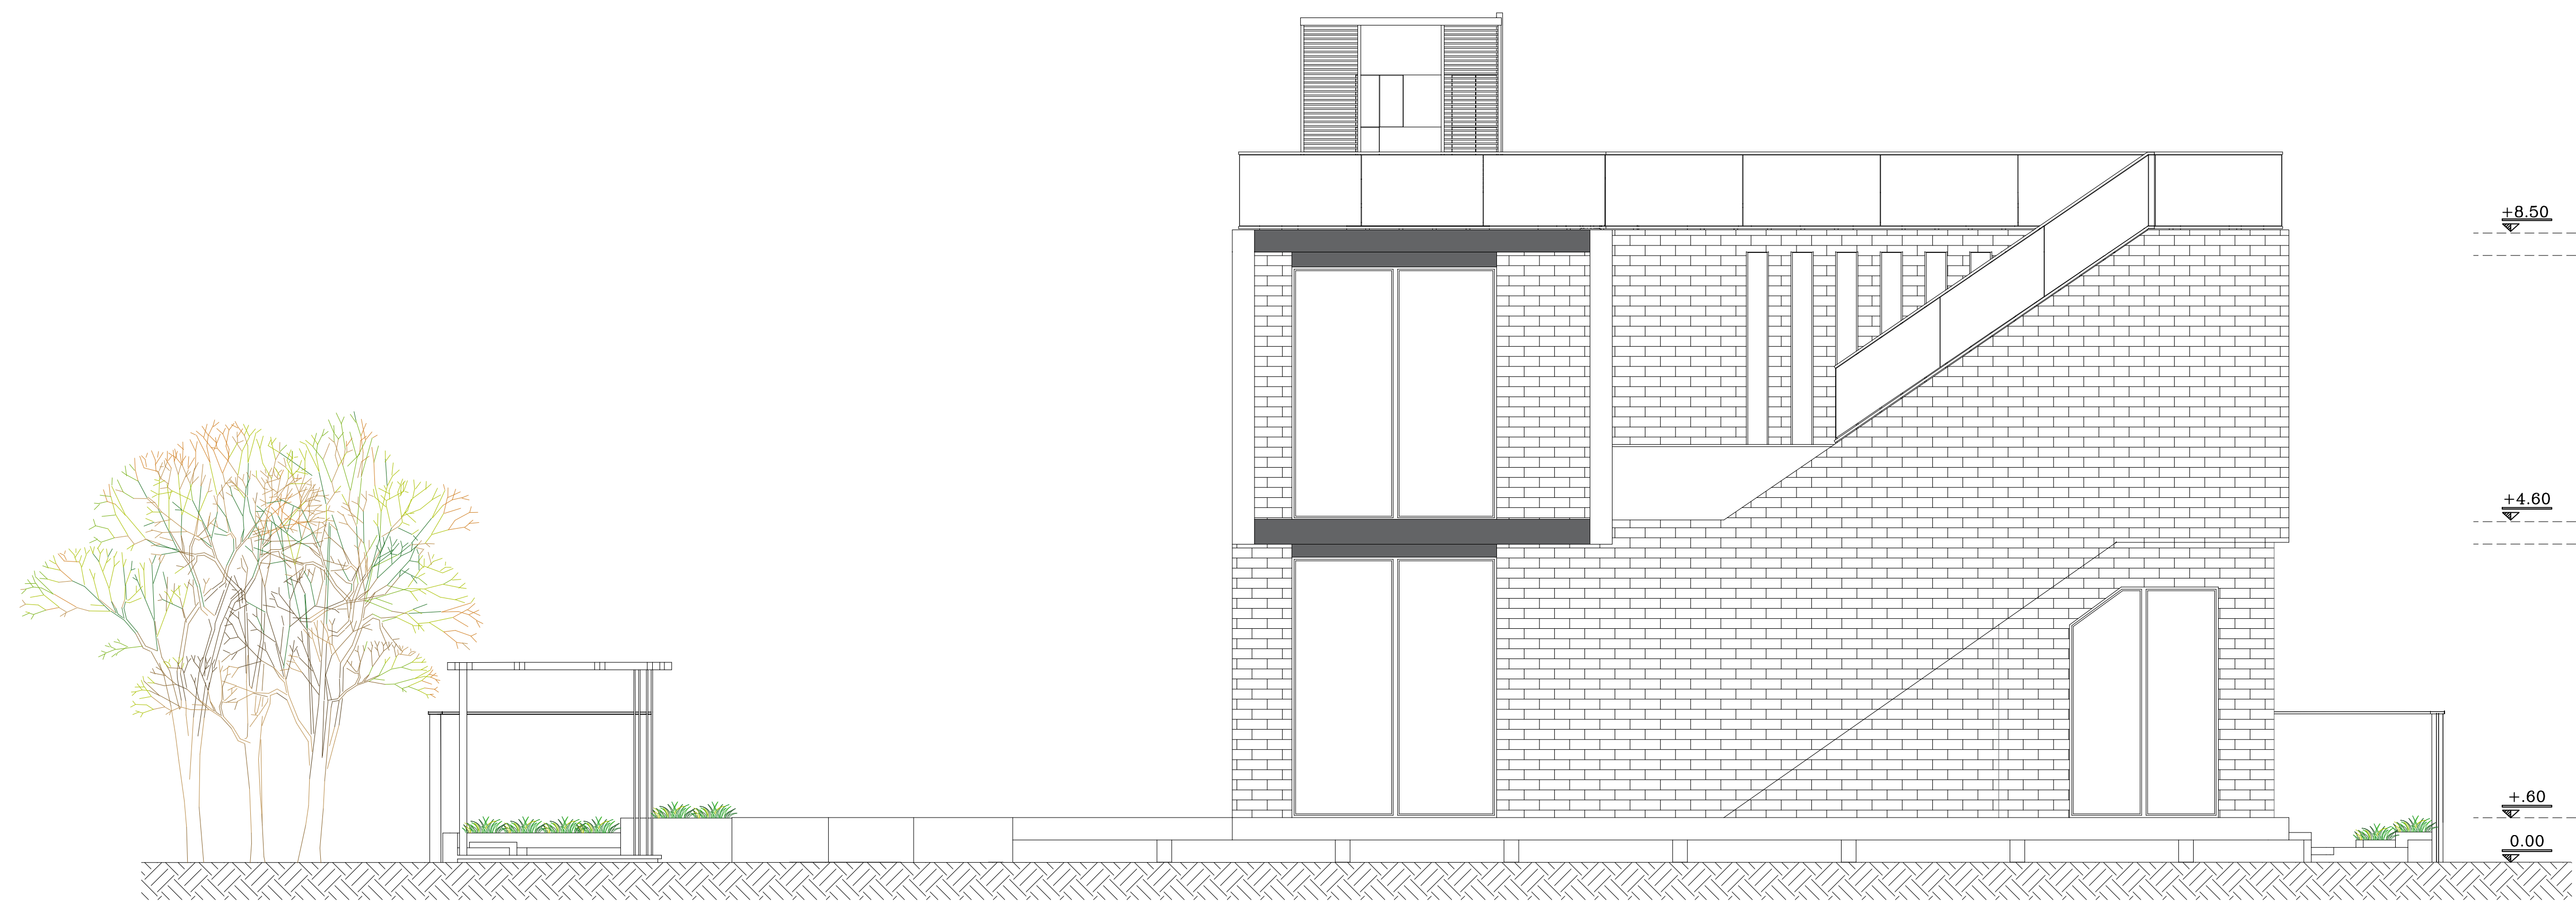

.Drawing topic : executive documents

Design group:

.Project Name and Address :

.Date :

.Scale : 1/100

.Design associates:

.Field : architector

.Client : tarh2tarh

ARCHITECTURE
LANDSCAPE
INTERIOR DESIGN
INDUSTRIAL DESIGN