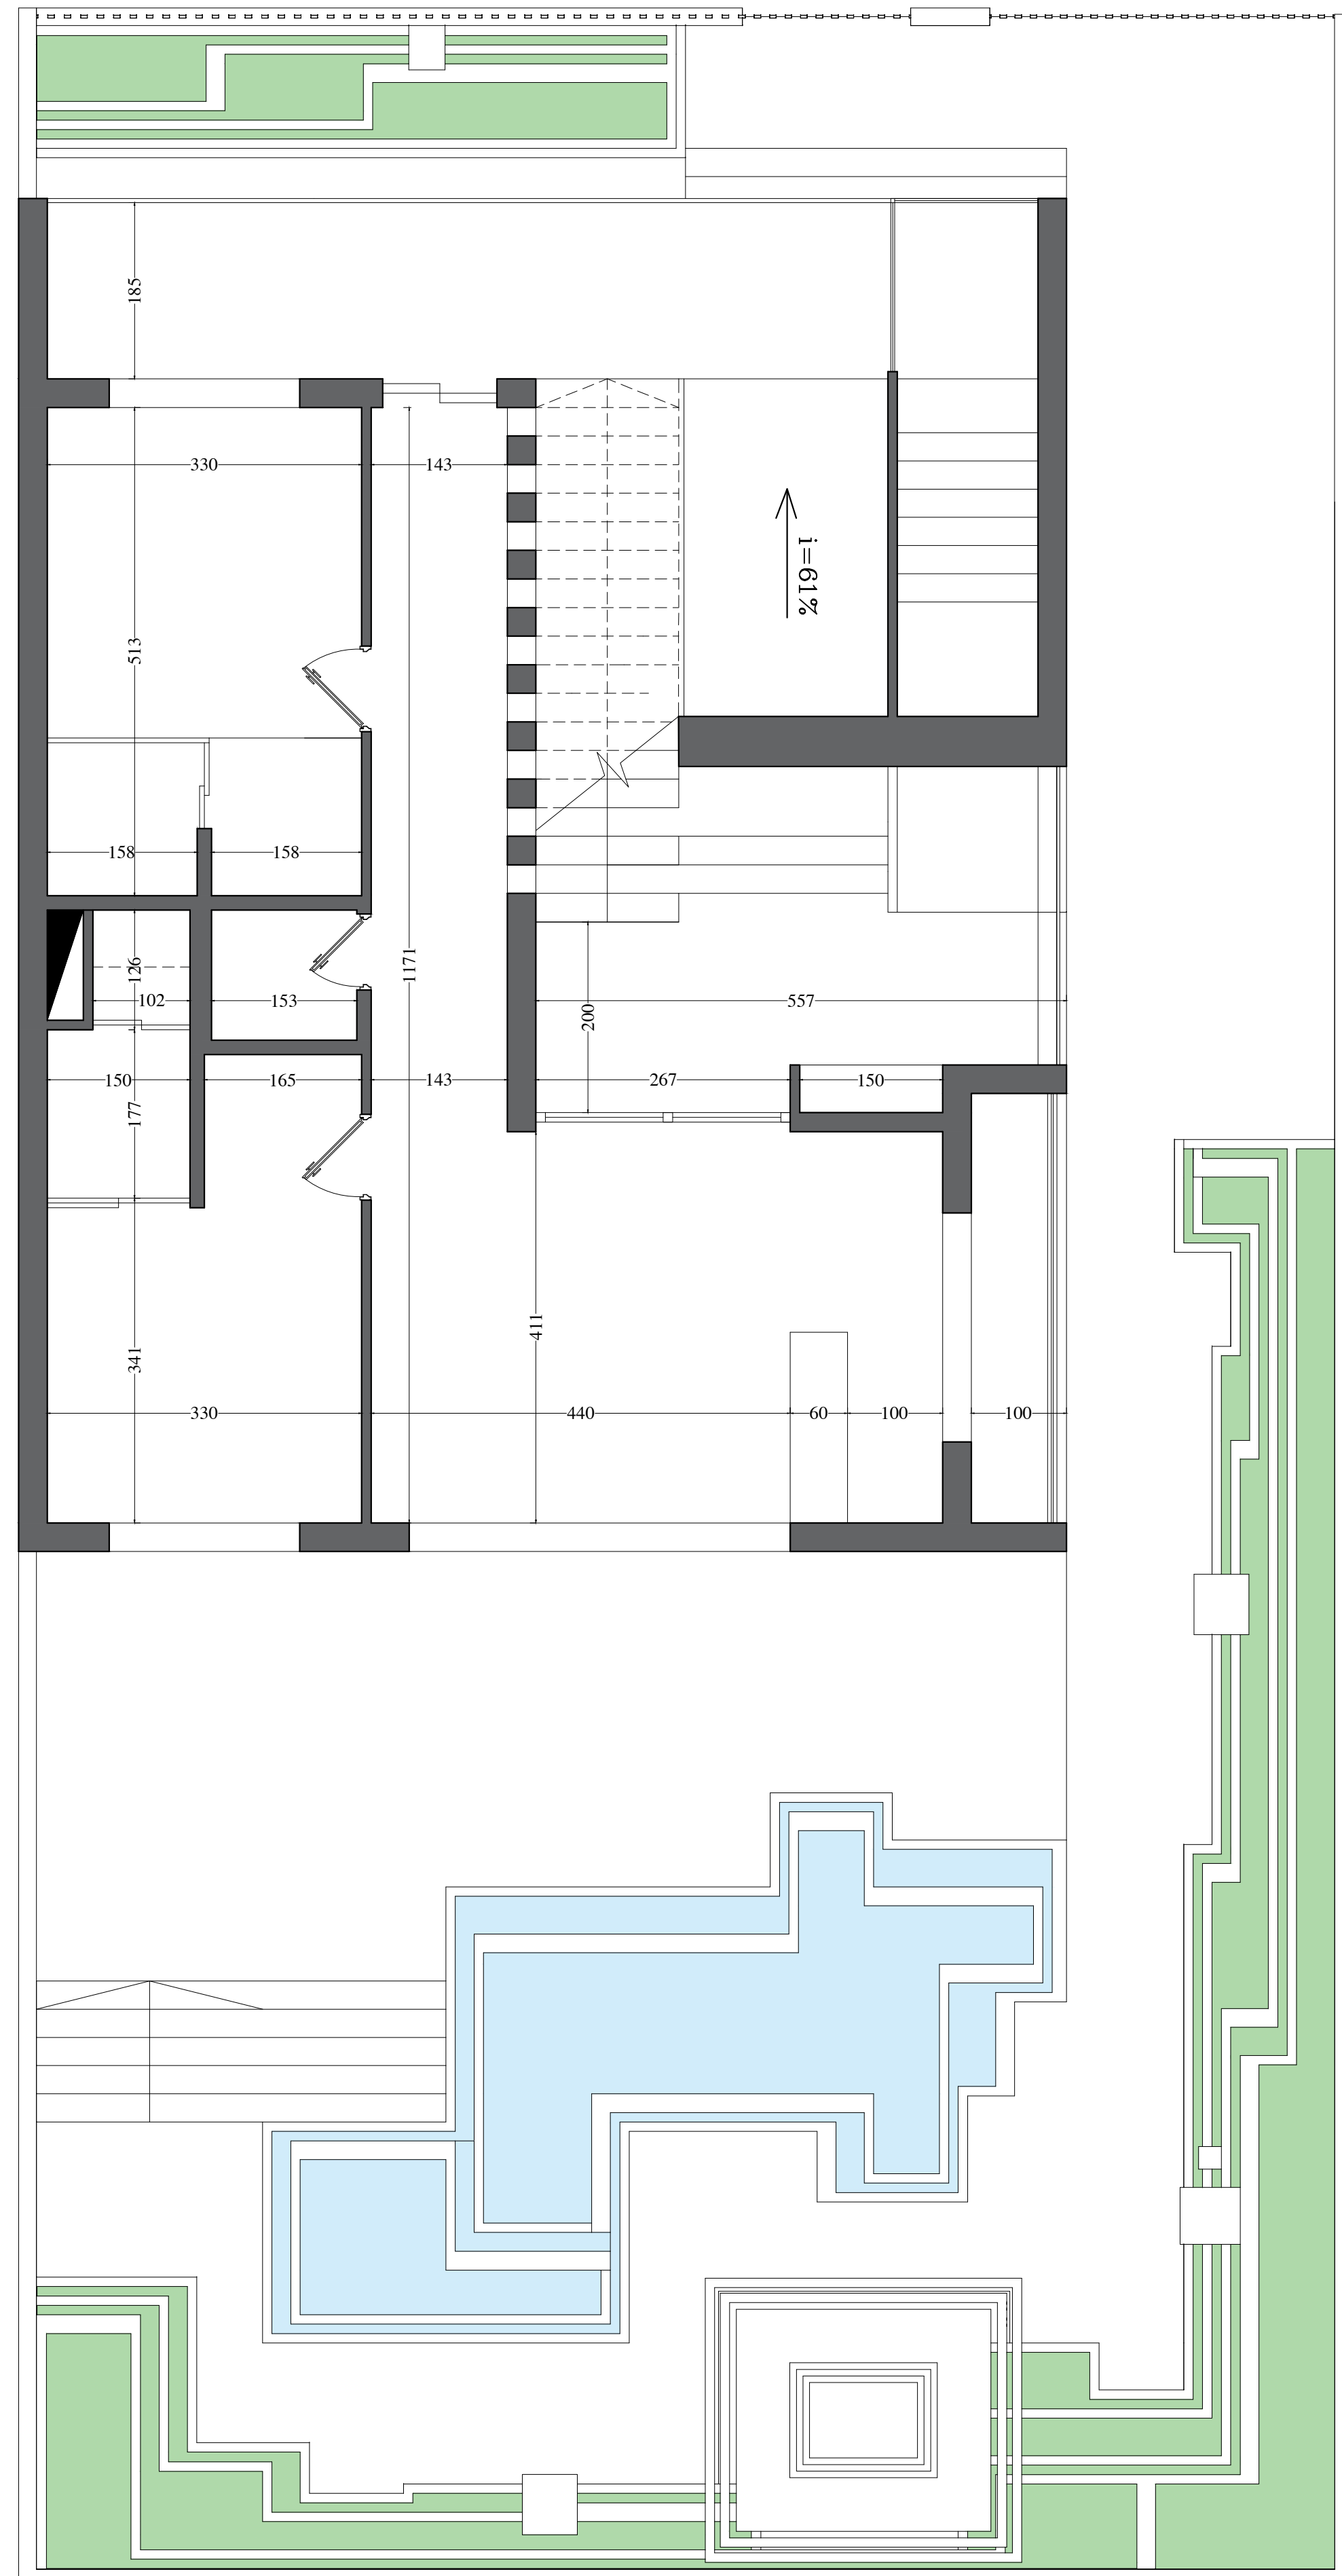

16.67	اتاق مسر
17.49	اتاق مسر
2.00	سرویس بهداشتی
28.74	نشیمن
10.92	راهرو

.Drawing topic : executive documents

Design group:

.Project Name and Address :

ARCHITECTURE
LANDSCAPE
INTERIOR DESIGN
INDUSTRIAL DESIGN

.Date :

.Scale : 1/100

.Design associates:

.Field : architector

.Client : tarh2tarh

ARCHITECTURE
 LANDSCAPE
 INTERIOR DESIGN
 INDUSTRIAL DESIGN

.Drawing topic : executive documents

Design group: