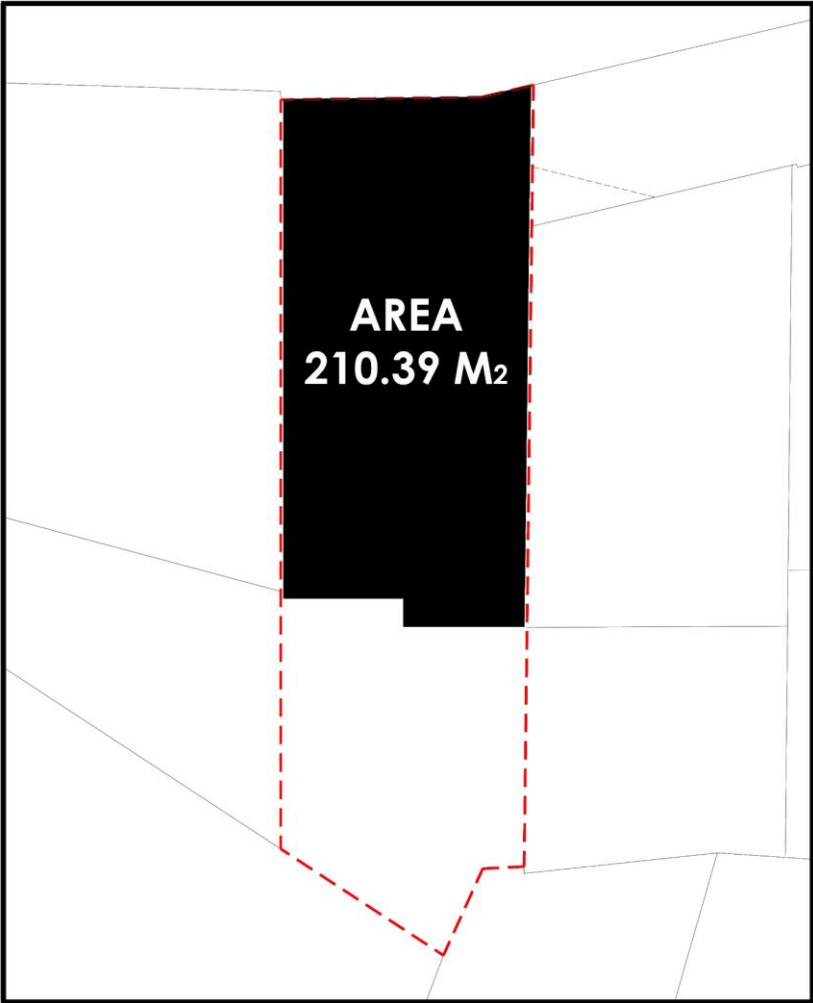

MOTAGHIAN RESIDENCE

JUNE 2024

01

DIAGRAM

01. SITE AREA

02. MASSING

03. VIEW ANALYSIS

04. ADD MORE VIEW

05. ADD MORE GREENERY

SHAPING CENTRAL ACCESS CORE

06. UNIT+CORE

07. SPATIAL ORGANIZATION

MOTAGHIAN RESIDENCE

01. SITE AREA

02. MASSING

03. VIEW ANALYSIS