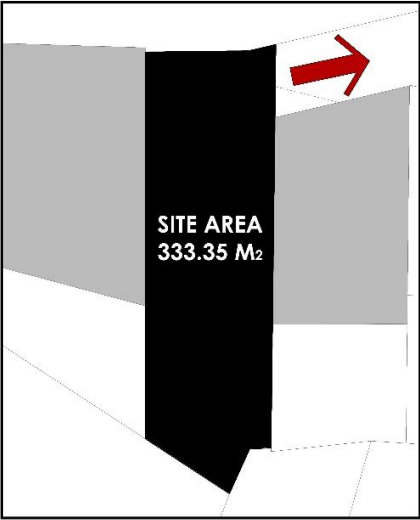

05. ADD MORE GREENERY

SHAPING CENTRAL ACCESS CORE

06. UNIT+CORE

07. SPATIAL ORGANIZATION

MOTAGHIAN RESIDENCE

01. SITE AREA

02. MASSING

03. VIEW ANALYSIS