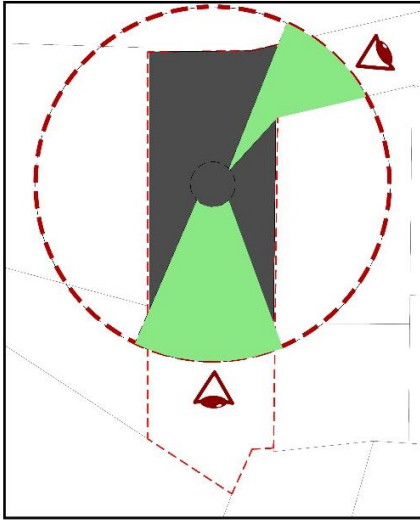

05. ADD MORE GREENERY

SHAPING CENTRAL ACCESS CORE

06. UNIT+CORE

07. SPATIAL ORGANIZATION

MOTAGHIAN RESIDENCE

01. SITE AREA

02. MASSING

03. VIEW ANALYSIS

04. ADD MORE VIEW+GREENERY

SHAPING CENTRAL ACCESS CORE
05. UNIT+CORE

06. SPATIAL ORGANIZATION

01. FACADE | SURFACE

02. ADDING ANOTHER SURFACE

03. ADD GREENERY

04. BLOCKING NEIGHBOUR'S VIEW

05. IMPROVING FACADE