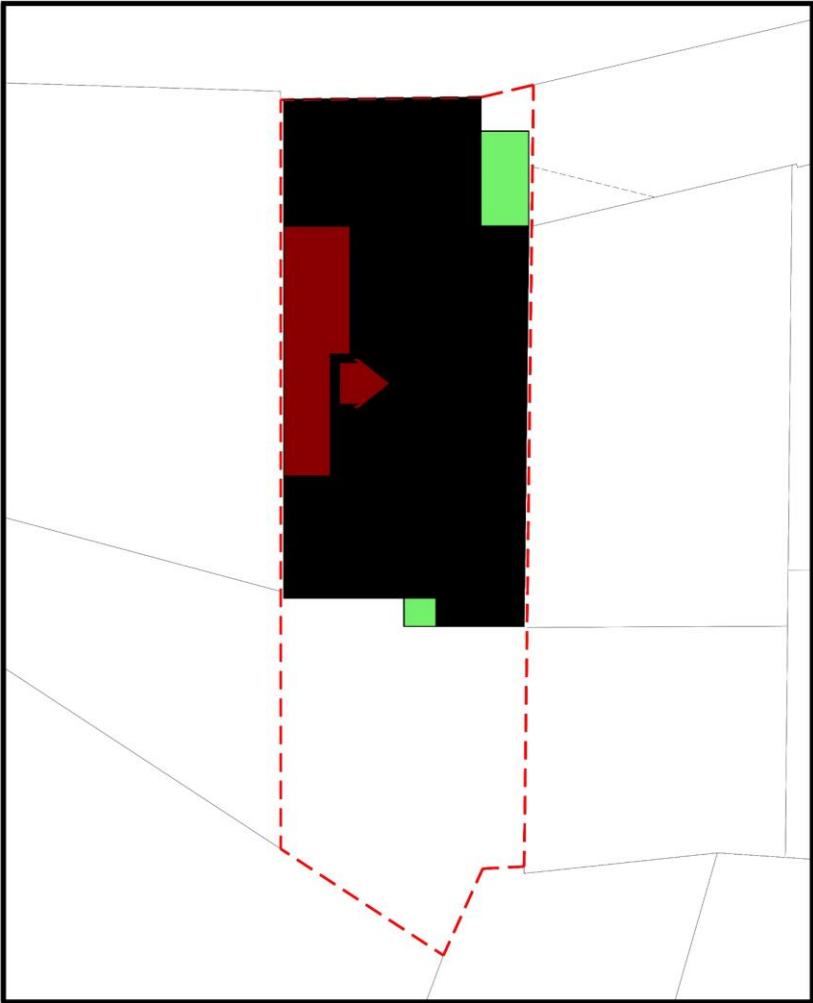

MOTAGHIAN RESIDENCE

JUNE 2024

01

DIAGRAM

01. SITE AREA

02. MASSING

03. VIEW ANALYSIS

04. ADD MORE VIEW

05. ADD MORE GREENERY

SHAPING CENTRAL ACCESS CORE

06. UNIT+CORE

07. SPATIAL ORGANIZATION

MOTAGHIAN RESIDENCE

01. SITE AREA

02. MASSING

03. VIEW ANALYSIS