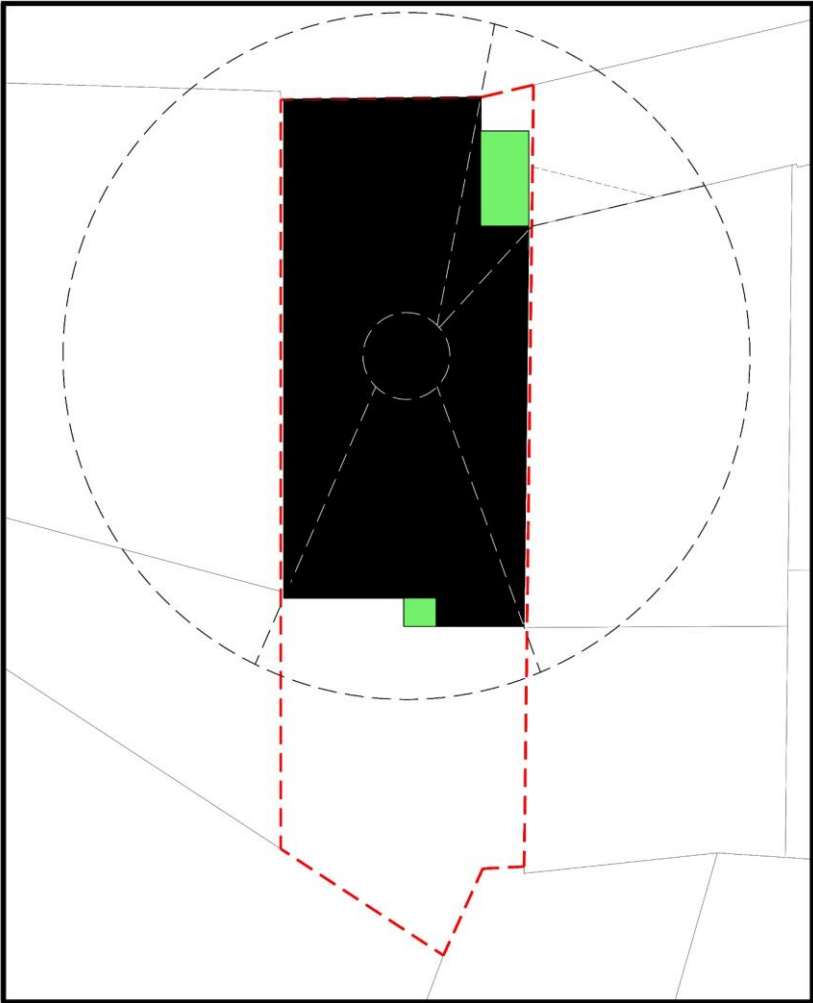

MOTAGHIAN RESIDENCE

JUNE 2024

01

DIAGRAM

01. SITE AREA

02. MASSING

03. VIEW ANALYSIS

04. ADD MORE VIEW

05. ADD MORE GREENERY

SHAPING CENTRAL ACCESS CORE

06. UNIT+CORE

07. SPATIAL ORGANIZATION

MOTAGHIAN RESIDENCE

01. SITE AREA

02. MASSING

03. VIEW ANALYSIS