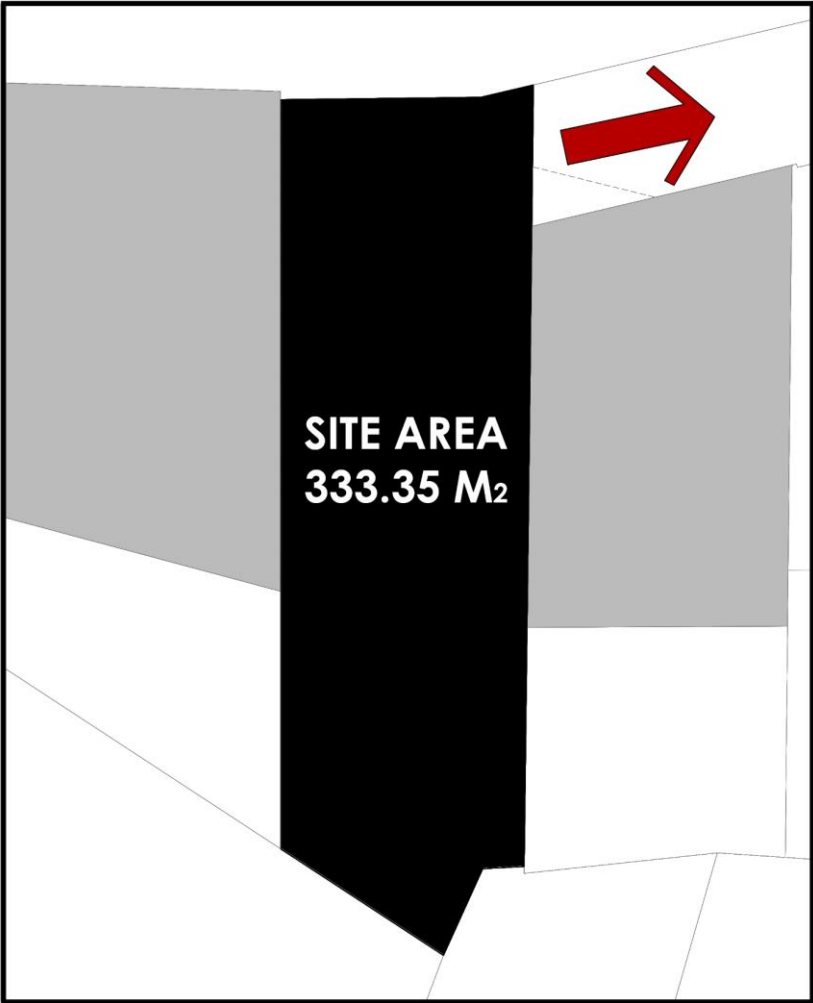

MOTAGHIAN RESIDENCE

JUNE 2024

01

DIAGRAM

01. SITE AREA

02. MASSING

03. VIEW ANALYSIS

04. ADD MORE VIEW

05. ADD MORE GREENERY

SHAPING CENTRAL ACCESS CORE

06. UNIT+CORE

07. SPATIAL ORGANIZATION

MOTAGHIAN RESIDENCE

01. SITE AREA

02. MASSING

03. VIEW ANALYSIS