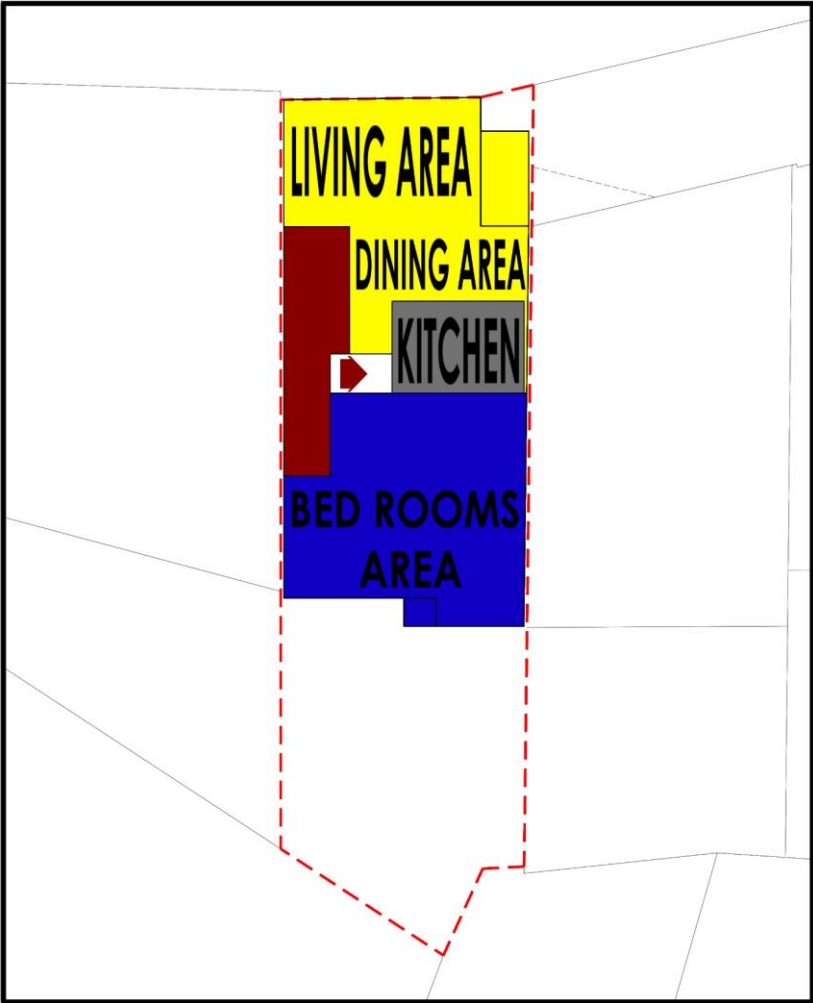

MOTAGHIAN RESIDENCE

JUNE 2024

01

DIAGRAM

01. SITE AREA

02. MASSING

03. VIEW ANALYSIS

04. ADD MORE VIEW

05. ADD MORE GREENERY

SHAPING CENTRAL ACCESS CORE

06. UNIT+CORE

07. SPATIAL ORGANIZATION

MOTAGHIAN RESIDENCE

01. SITE AREA

02. MASSING

03. VIEW ANALYSIS

LOBBY | BUSINESS LOUNGE

LOBBY | BUSINESS LOUNGE

PARTY ROOM

08

**VIEW
ROOF TOP**

MOTAGHIAN RESIDENCE

JUNE 19 2024

MOTAGHIAN RESIDENCE