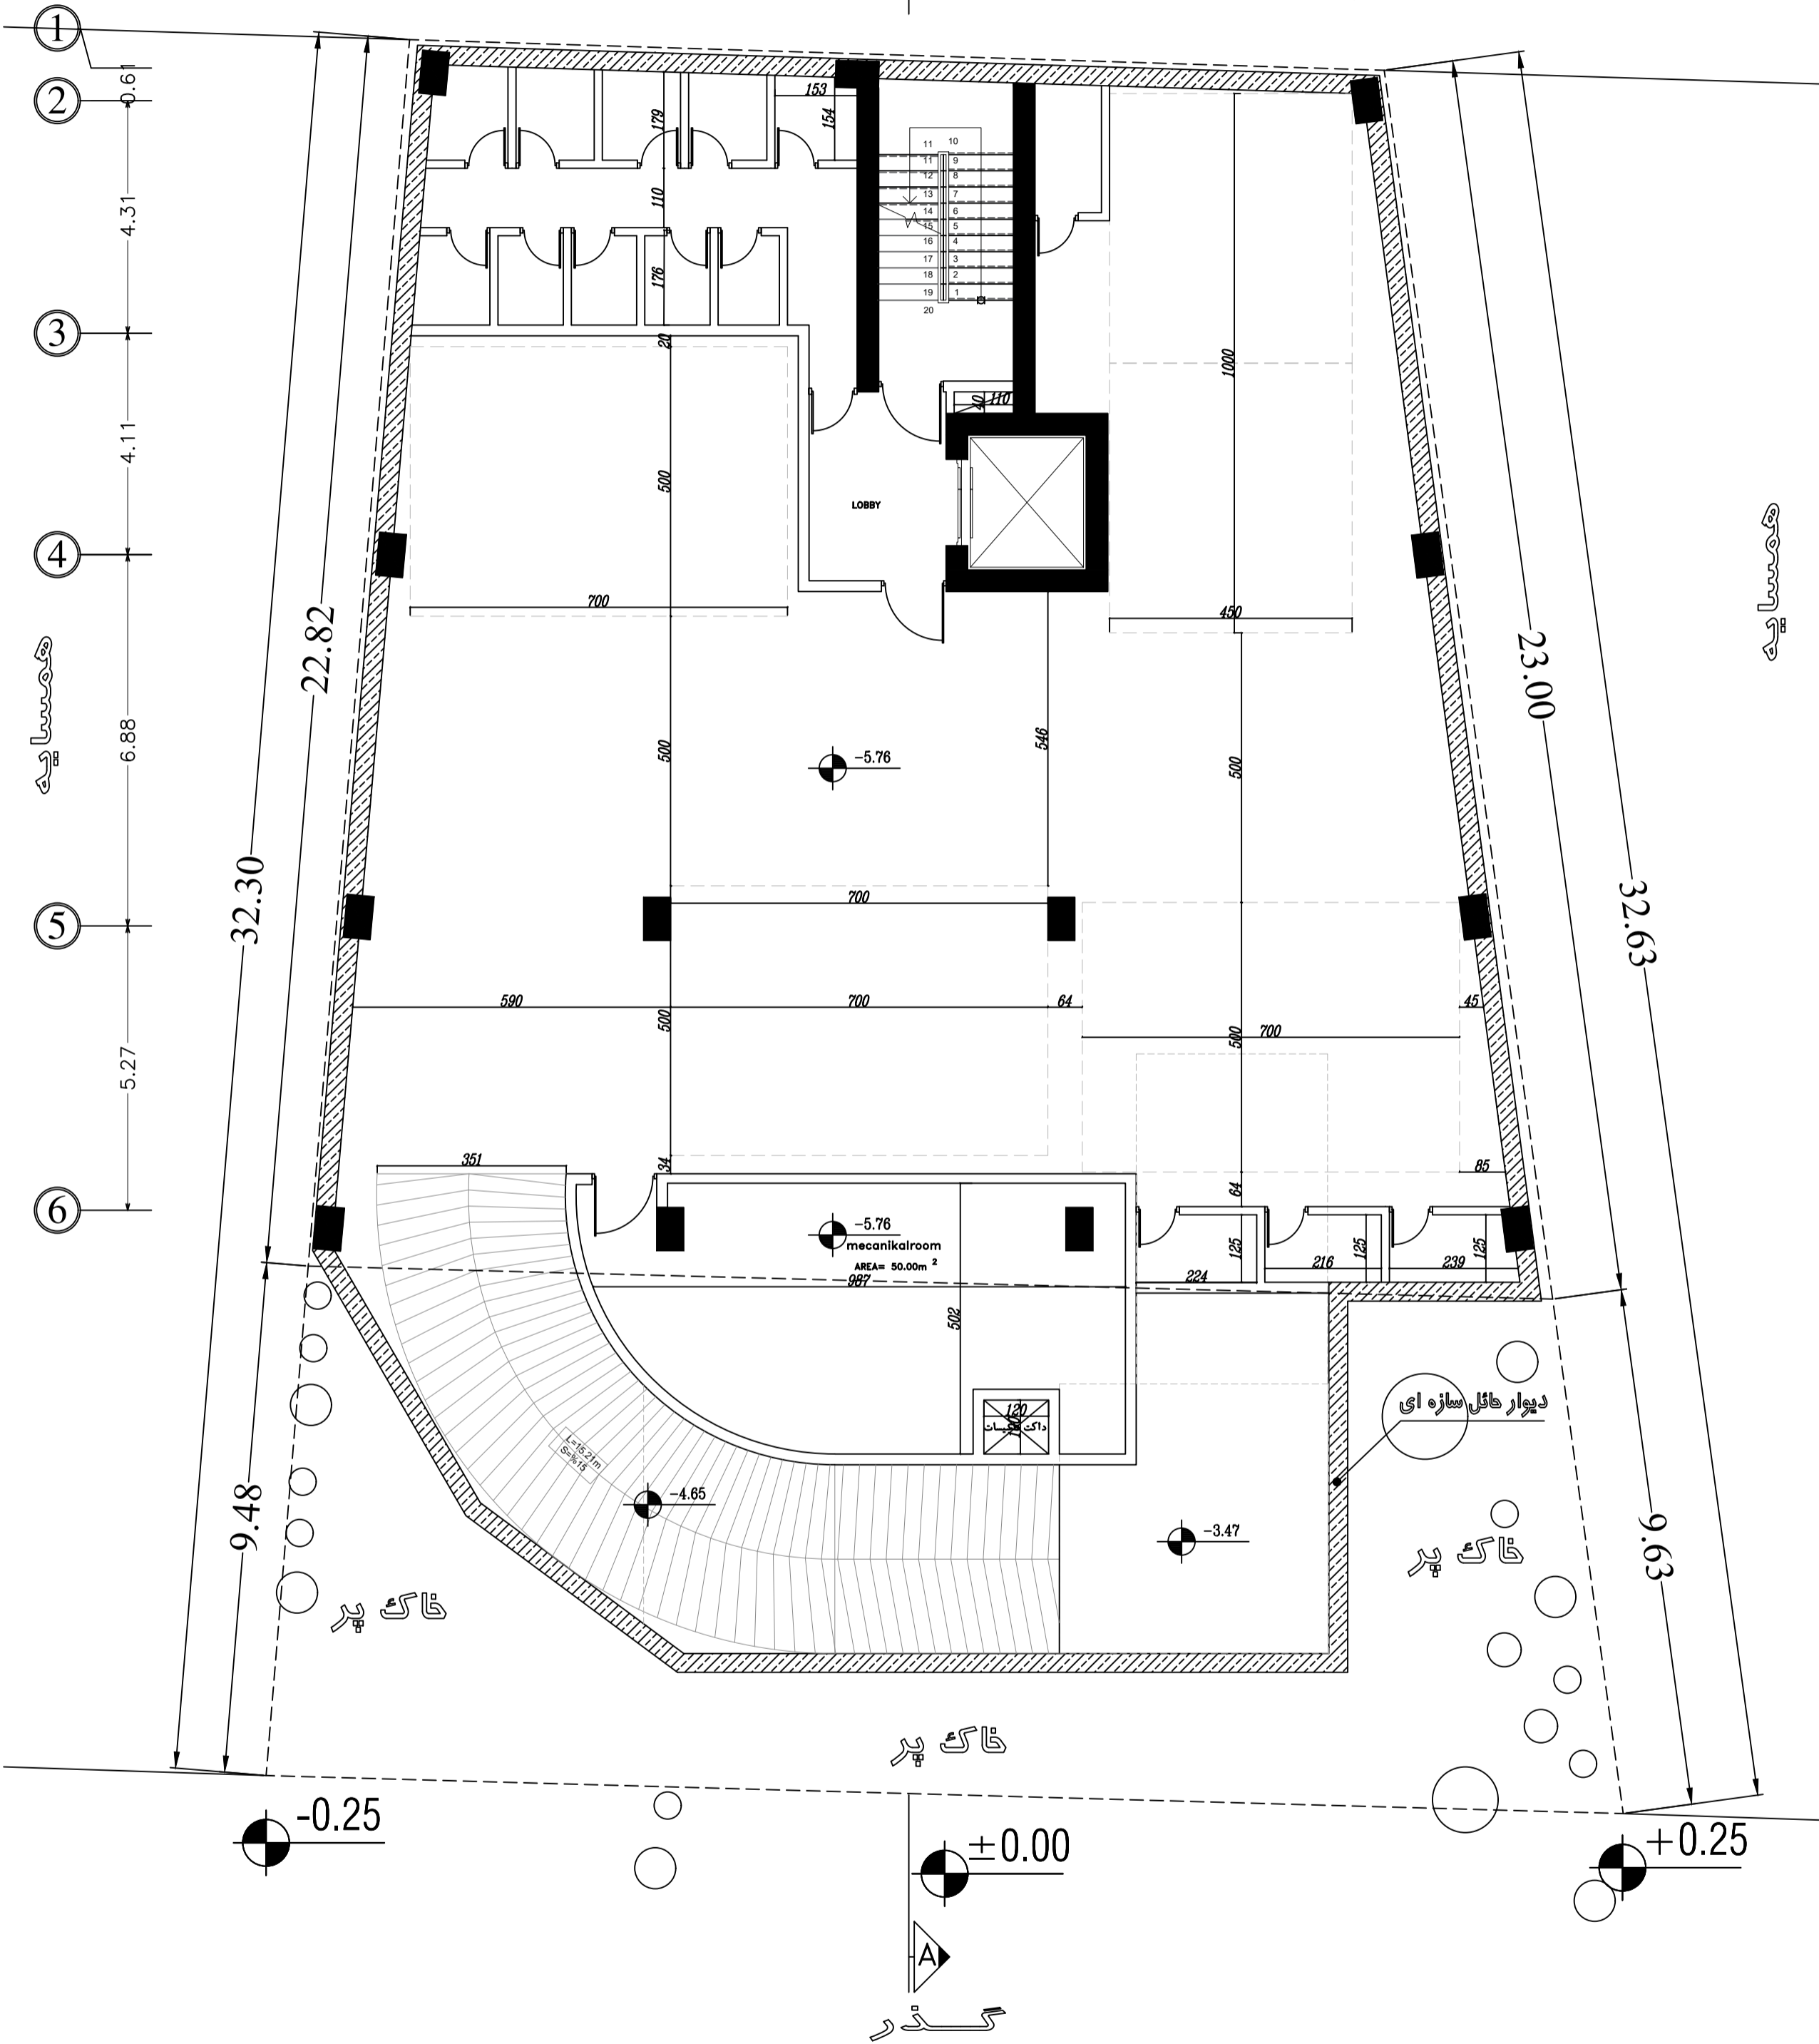

همسایه

+7.40

همسایه

Title:	2TH BASEMENT PLAN
Code:	
File No:	
No:	6 OF 9
Scale:	1/100