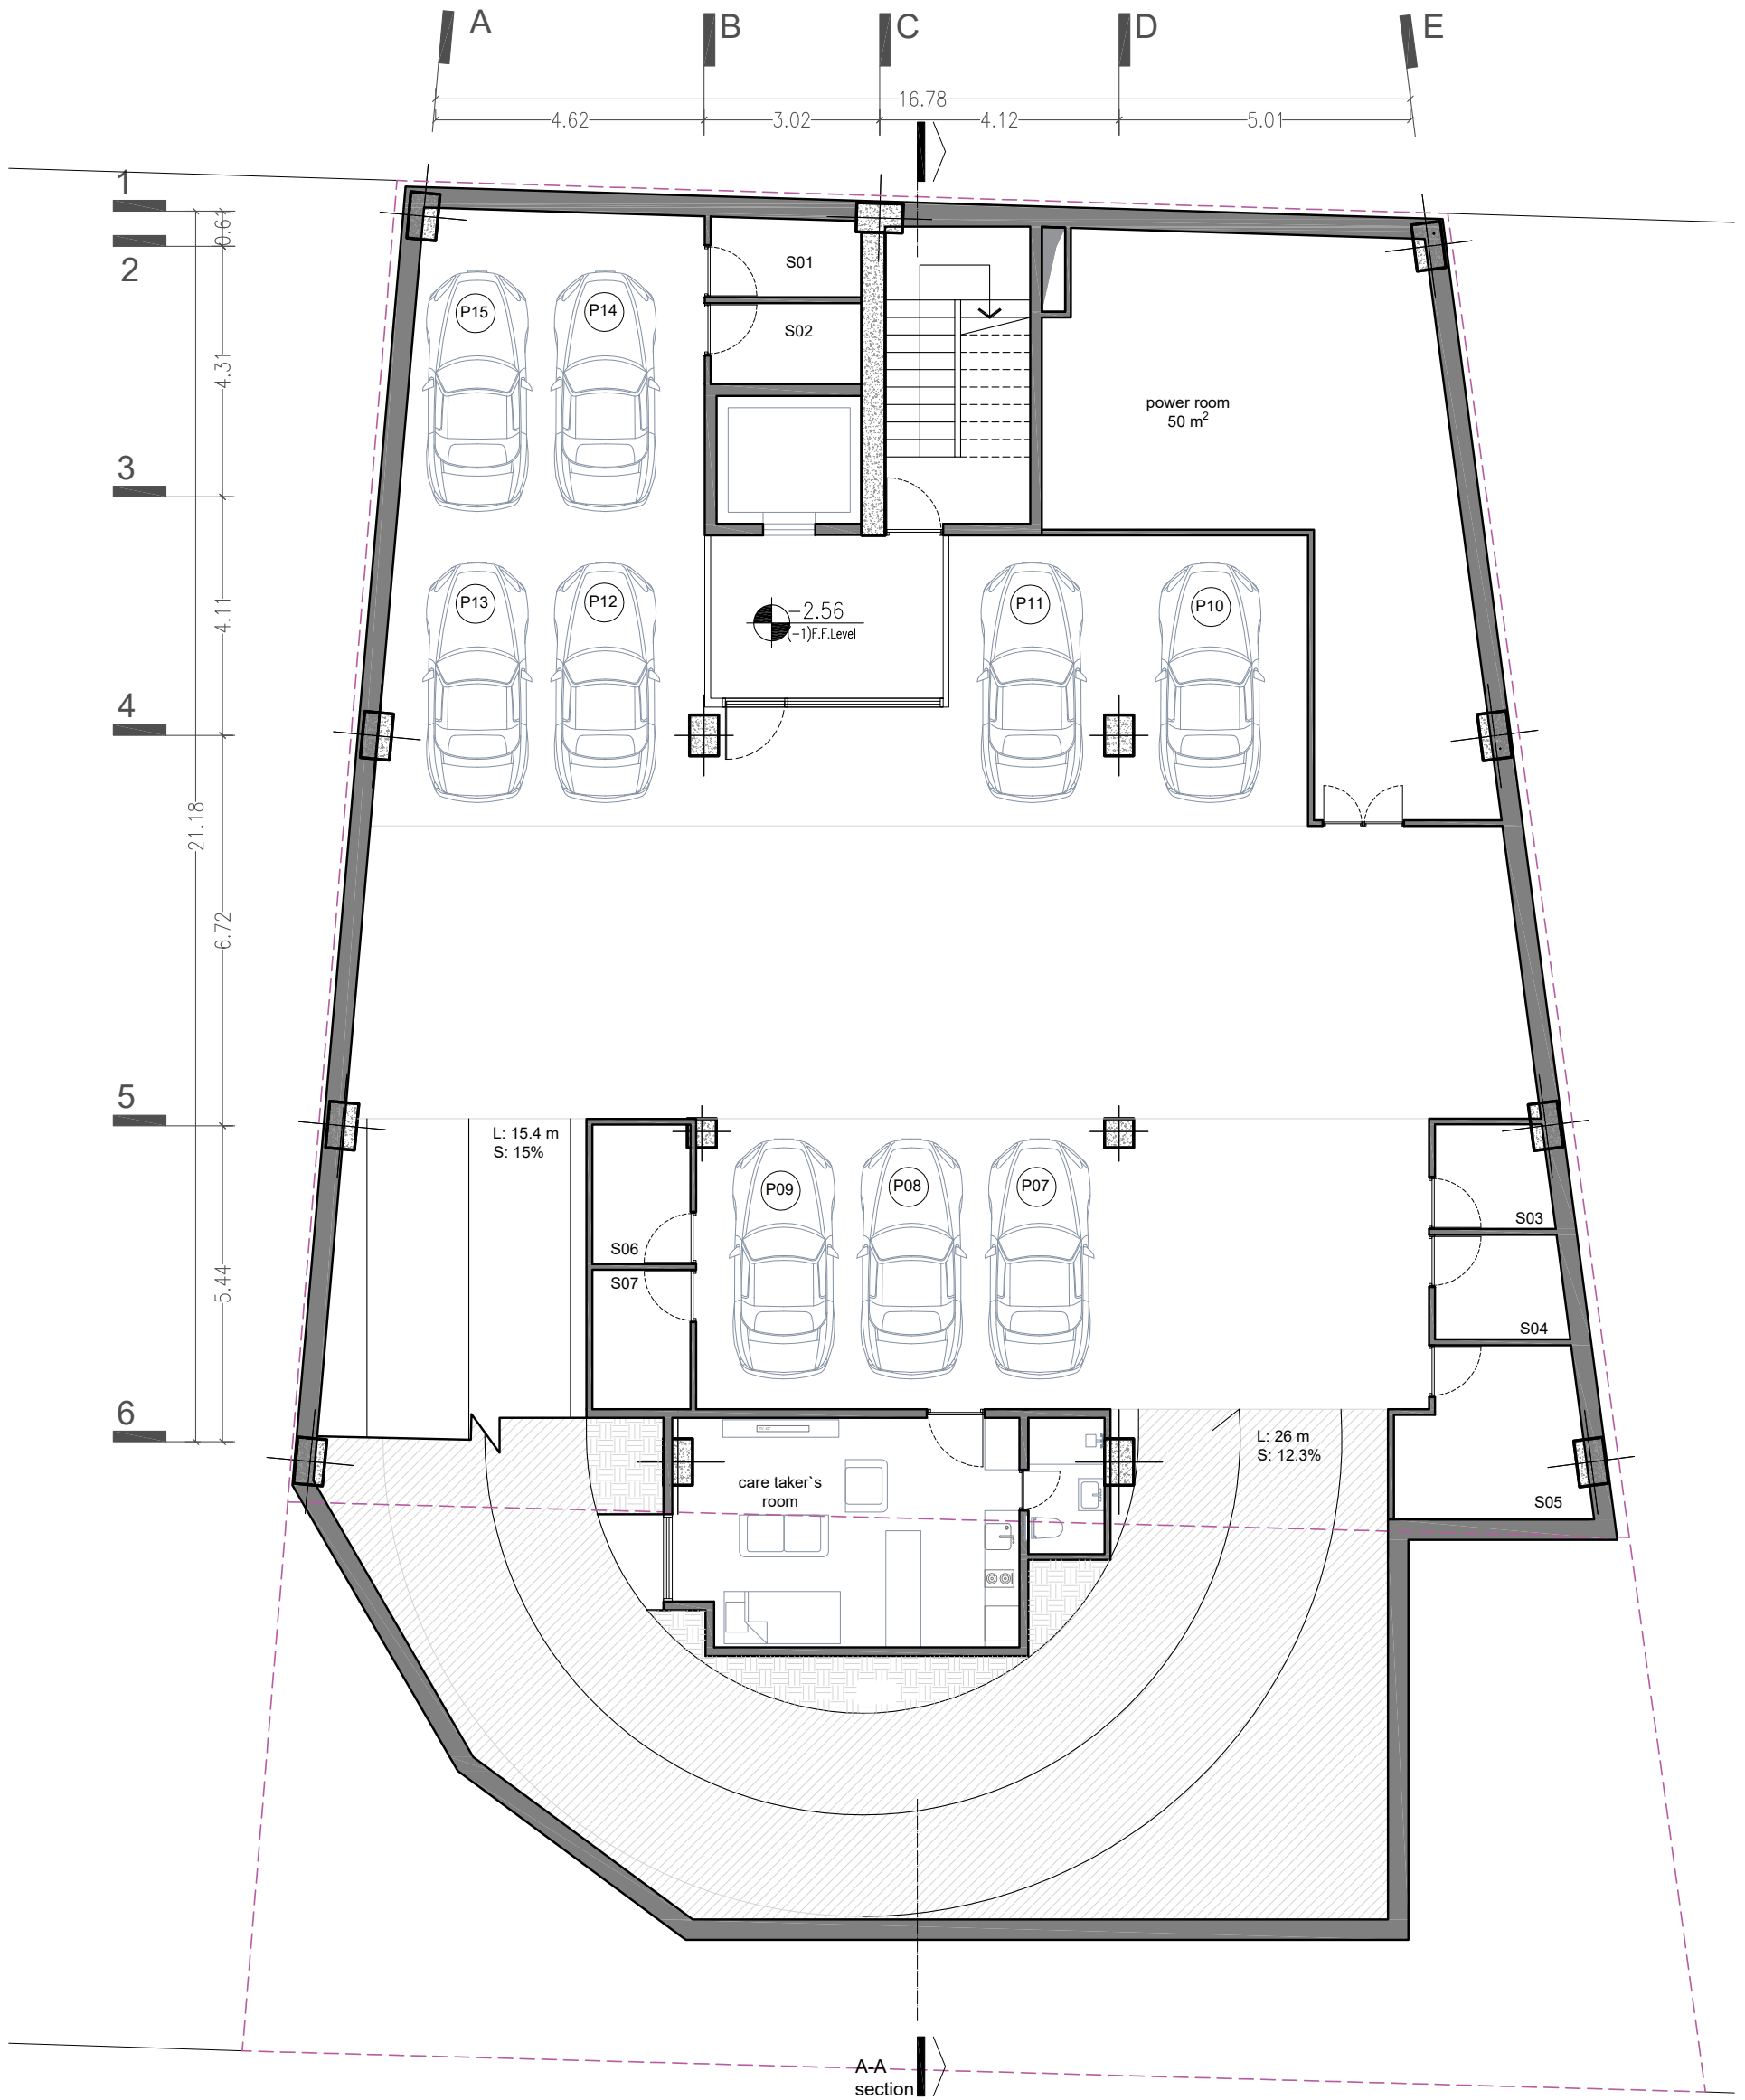

FANAKHOSRO

RESIDENTIAL
PLAN DESIGN

Furnished plan

Residential floors

3 bedroom unit: 160 m² 2 bedroom unit: 94 m² 2 bedroom unit 124 m²

Furnished plan

Ground floor

Parking numbers: 6

Furnished plan

Basement -1 floor

Parking numbers: 9

Storage room numbers: 7

Furnished plan

Basement -2 floor

Parking numbers: 15 Storage rooms number: 12
 Total Parking numbers: 30 Total Storage rooms number: 19

Dimension plan
Residential floors

Dimension plan
Groundfloor

Dimension plan
Basement -1 floor

Dimension plan
Basement -2 floor

Section
A-A