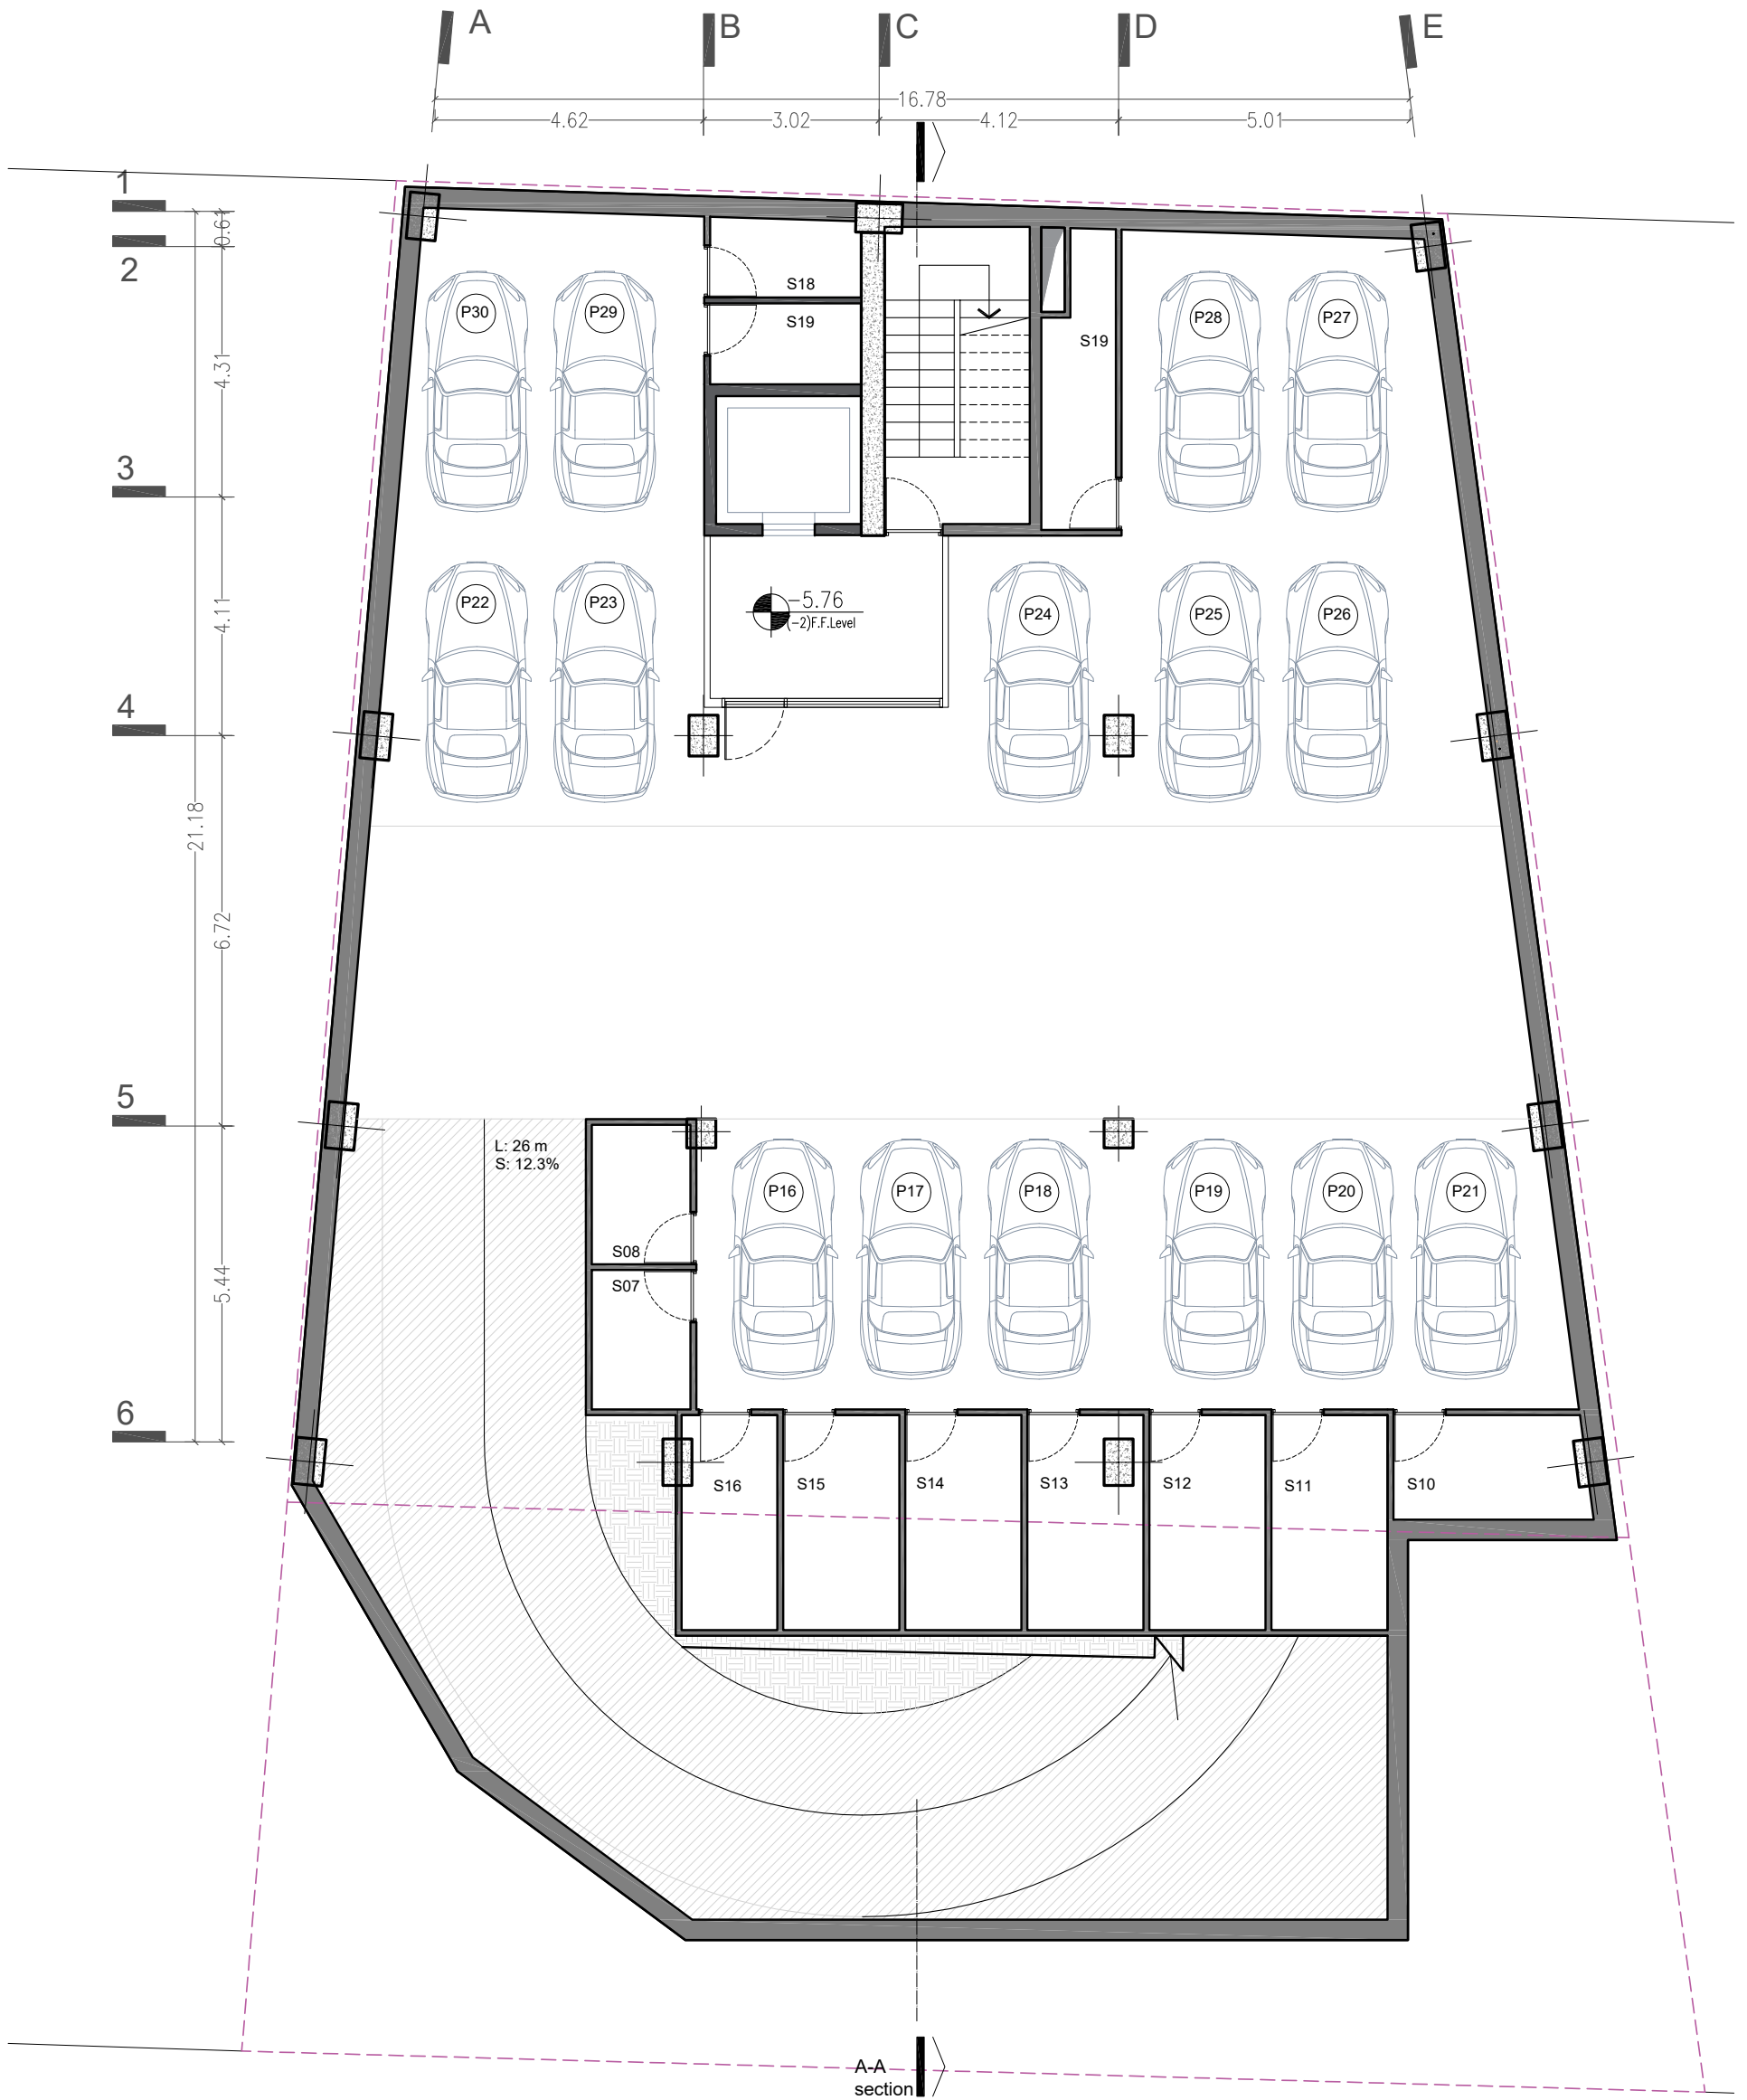

FANAKHOSRO

RESIDENTIAL
PLAN DESIGN

Furnished plan

Residential floors

3 bedroom unit: 160 m² 2 bedroom unit: 94 m² 2 bedroom unit 124 m²

Furnished plan

Ground floor

Parking numbers: 6

Furnished plan

Basement -1 floor

Parking numbers: 9

Storage room numbers: 7

Furnished plan

Basement -2 floor

Parking numbers: 15 Storage rooms number: 12
 Total Parking numbers: 30 Total Storage rooms number: 19

Dimension plan
Residential floors

Dimension plan
Groundfloor

Dimension plan
Basement -1 floor

Dimension plan
Basement -2 floor

Section
A-A