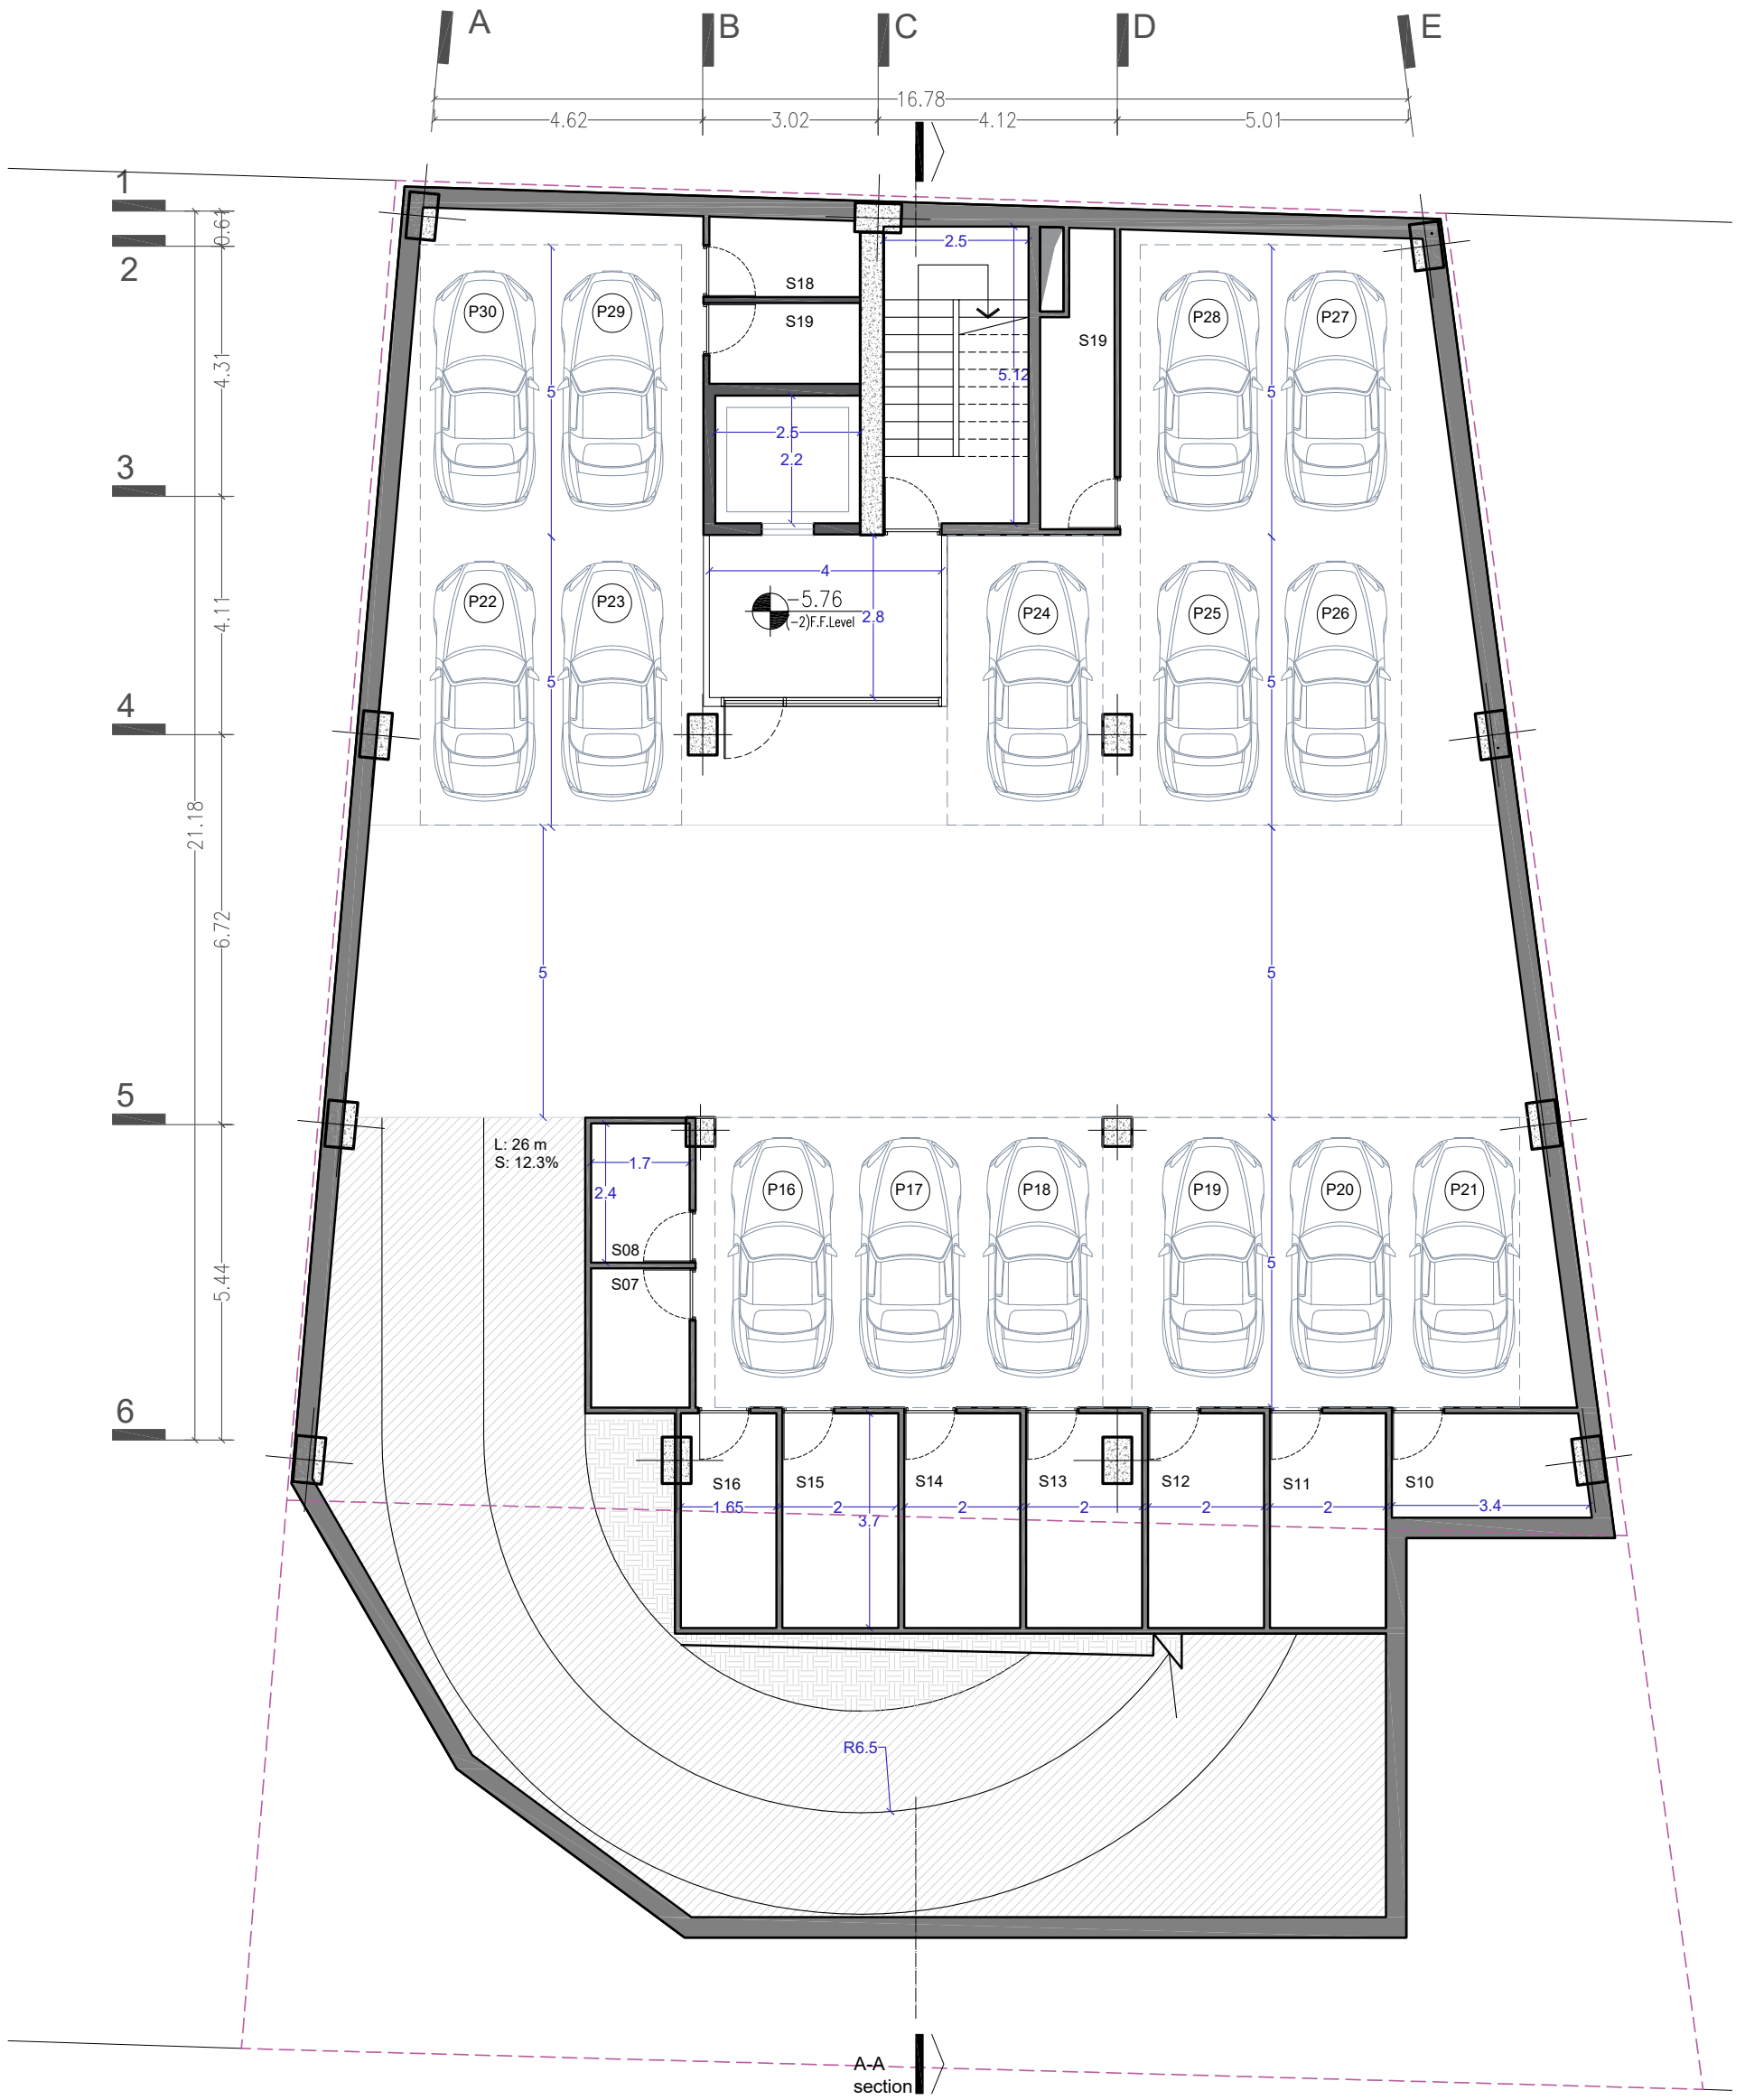

FANAKHOSRO

RESIDENTIAL
PLAN DESIGN

Furnished plan

Residential floors

3 bedroom unit: 160 m² 2 bedroom unit: 94 m² 2 bedroom unit 124 m²

Furnished plan

Ground floor

Parking numbers: 6

Furnished plan

Basement -1 floor

Parking numbers: 9

Storage room numbers: 7

Furnished plan

Basement -2 floor

Parking numbers: 15 Storage rooms number: 12
 Total Parking numbers: 30 Total Storage rooms number: 19

Dimension plan
Residential floors

Dimension plan
Groundfloor

Dimension plan
Basement -1 floor

Dimension plan
Basement -2 floor

Section
A-A