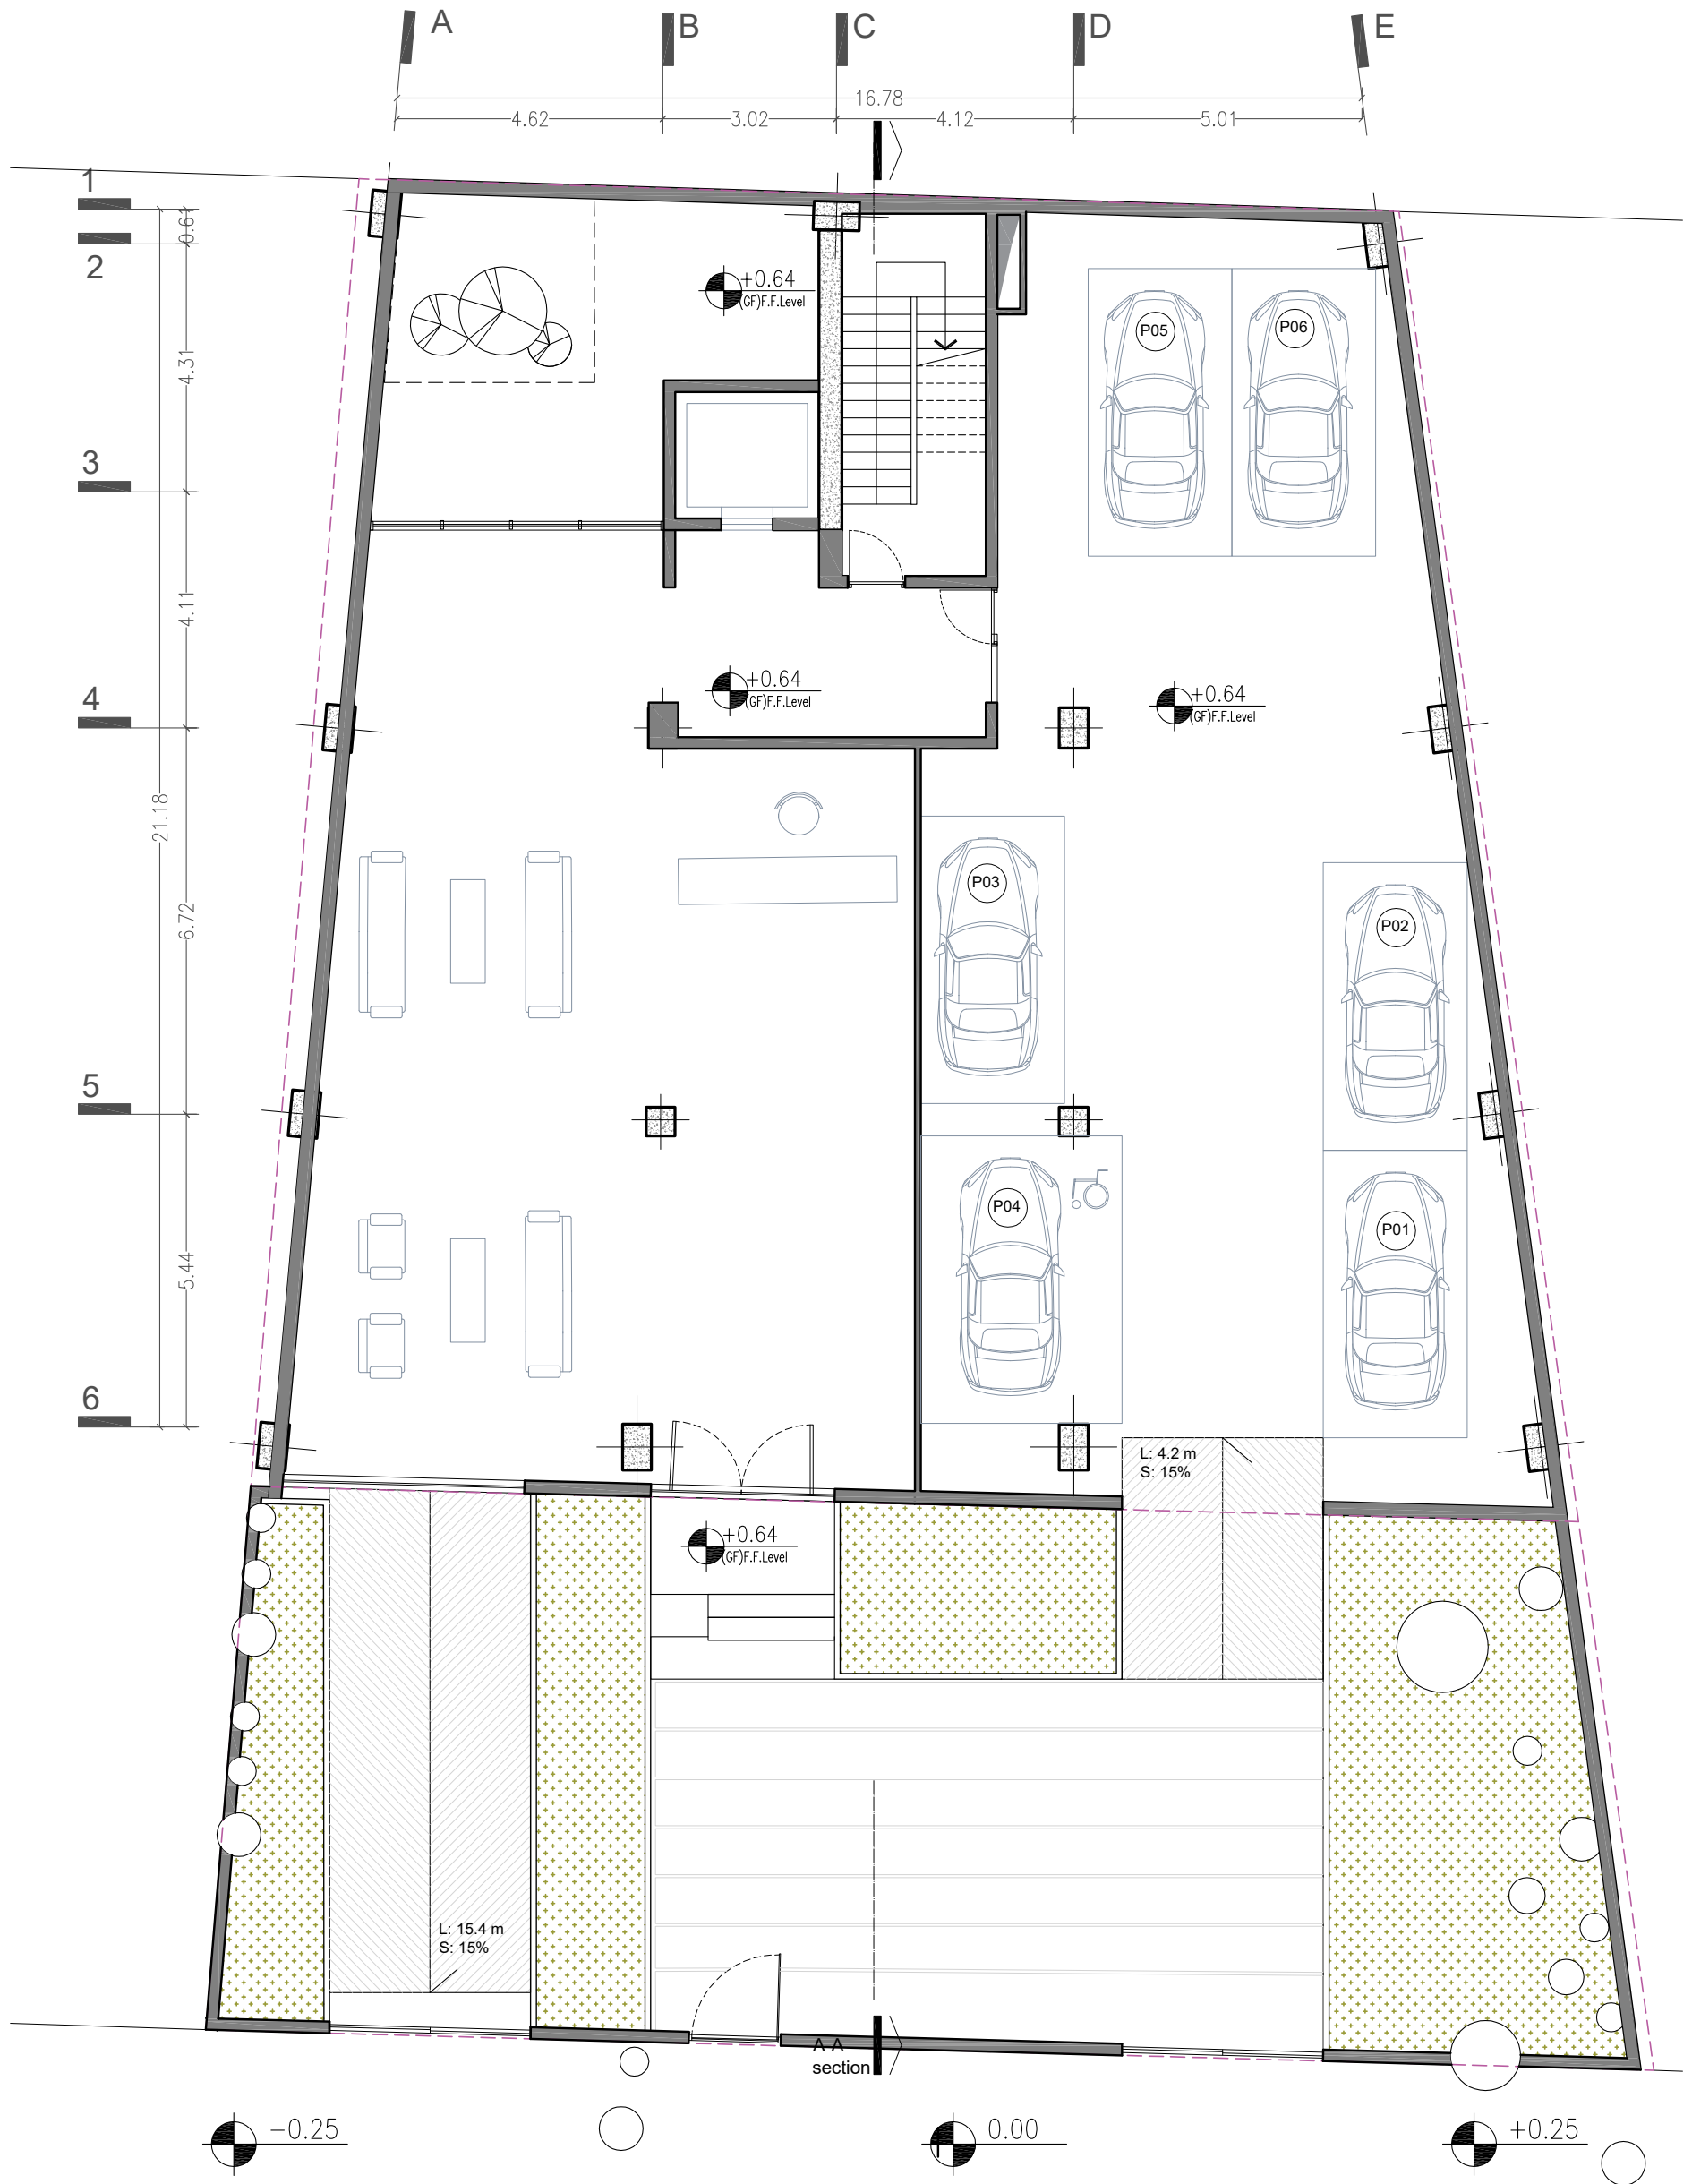

FANAKHOSRO

RESIDENTIAL
PLAN DESIGN

Furnished plan

Residential floors

3 bedroom unit: 160 m² 2 bedroom unit: 94 m² 2 bedroom unit 124 m²

Furnished plan

Ground floor

Parking numbers: 6

Furnished plan

Basement -1 floor

Parking numbers: 9

Storage room numbers: 7

Furnished plan

Basement -2 floor

Parking numbers: 15 Storage rooms number: 12
 Total Parking numbers: 30 Total Storage rooms number: 19

Dimension plan
Residential floors

Dimension plan
Groundfloor

Dimension plan
Basement -1 floor

Dimension plan
Basement -2 floor

Section
A-A