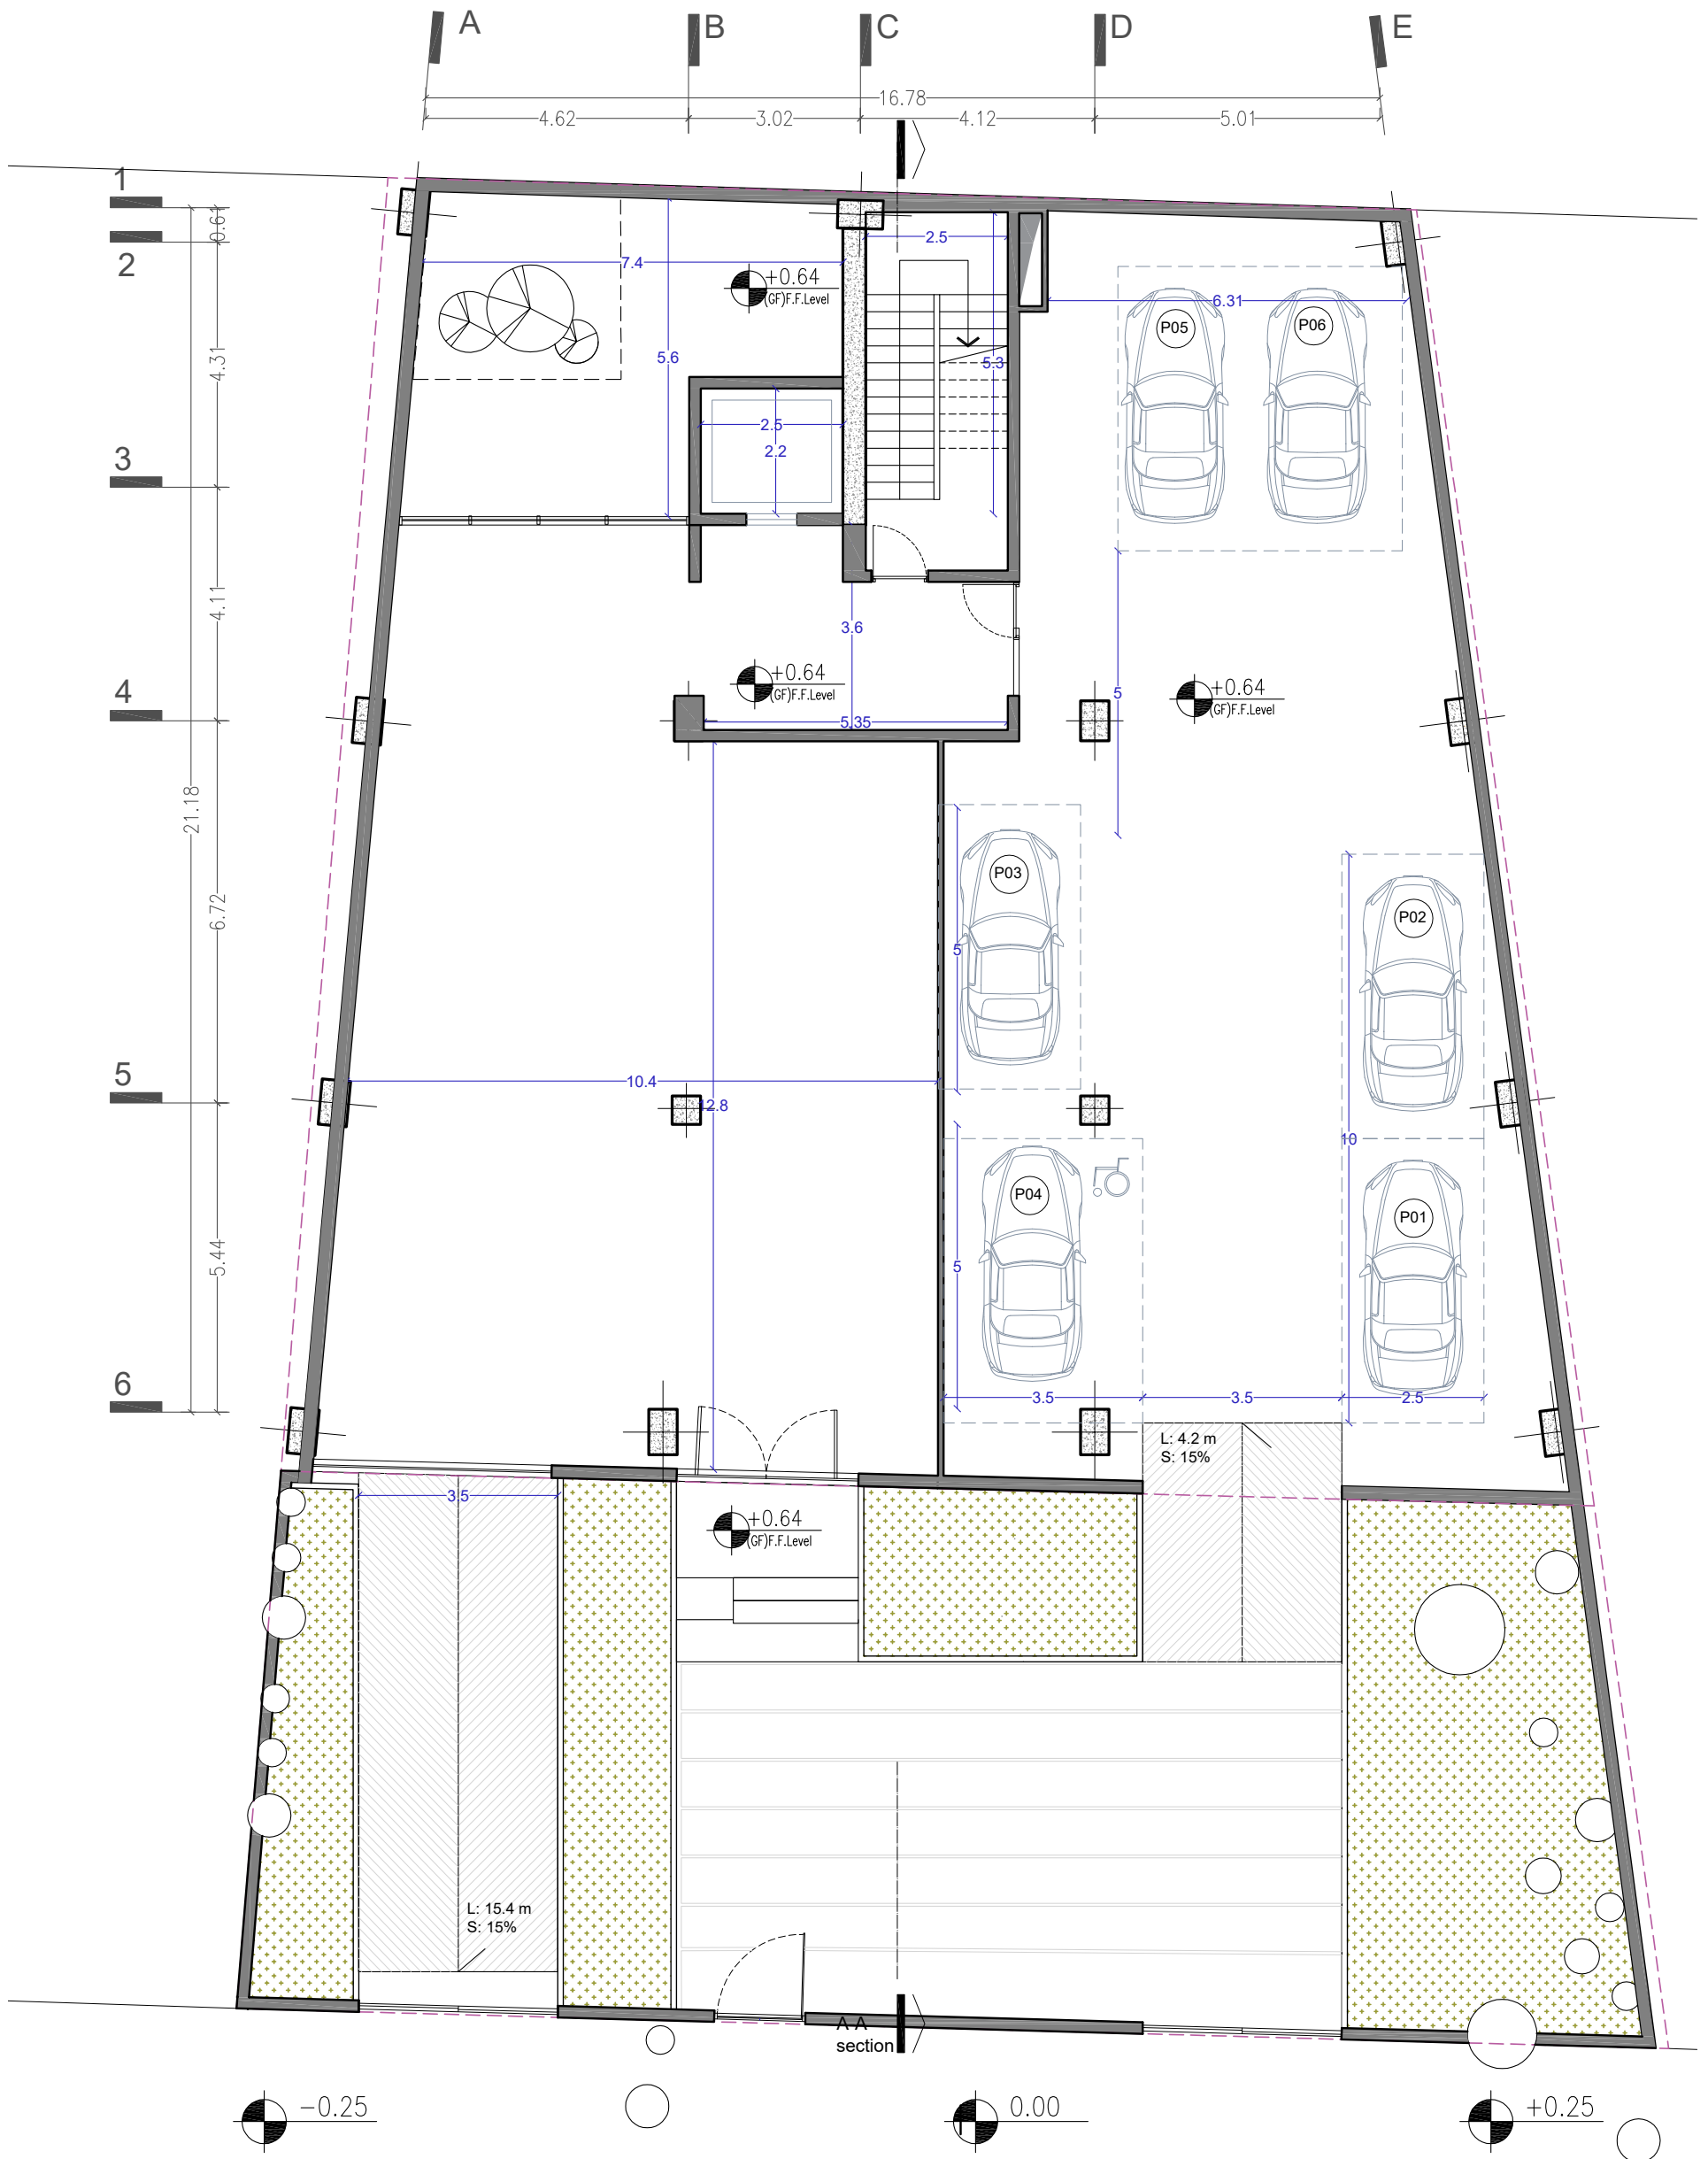

FANAKHOSRO

RESIDENTIAL
PLAN DESIGN

Furnished plan

Residential floors

3 bedroom unit: 160 m² 2 bedroom unit: 94 m² 2 bedroom unit 124 m²

Furnished plan

Ground floor

Parking numbers: 6

Furnished plan

Basement -1 floor

Parking numbers: 9

Storage room numbers: 7

Furnished plan

Basement -2 floor

Parking numbers: 15 Storage rooms number: 12
 Total Parking numbers: 30 Total Storage rooms number: 19

Dimension plan
Residential floors

Dimension plan
Groundfloor

Dimension plan
Basement -1 floor

Dimension plan
Basement -2 floor

Section
A-A