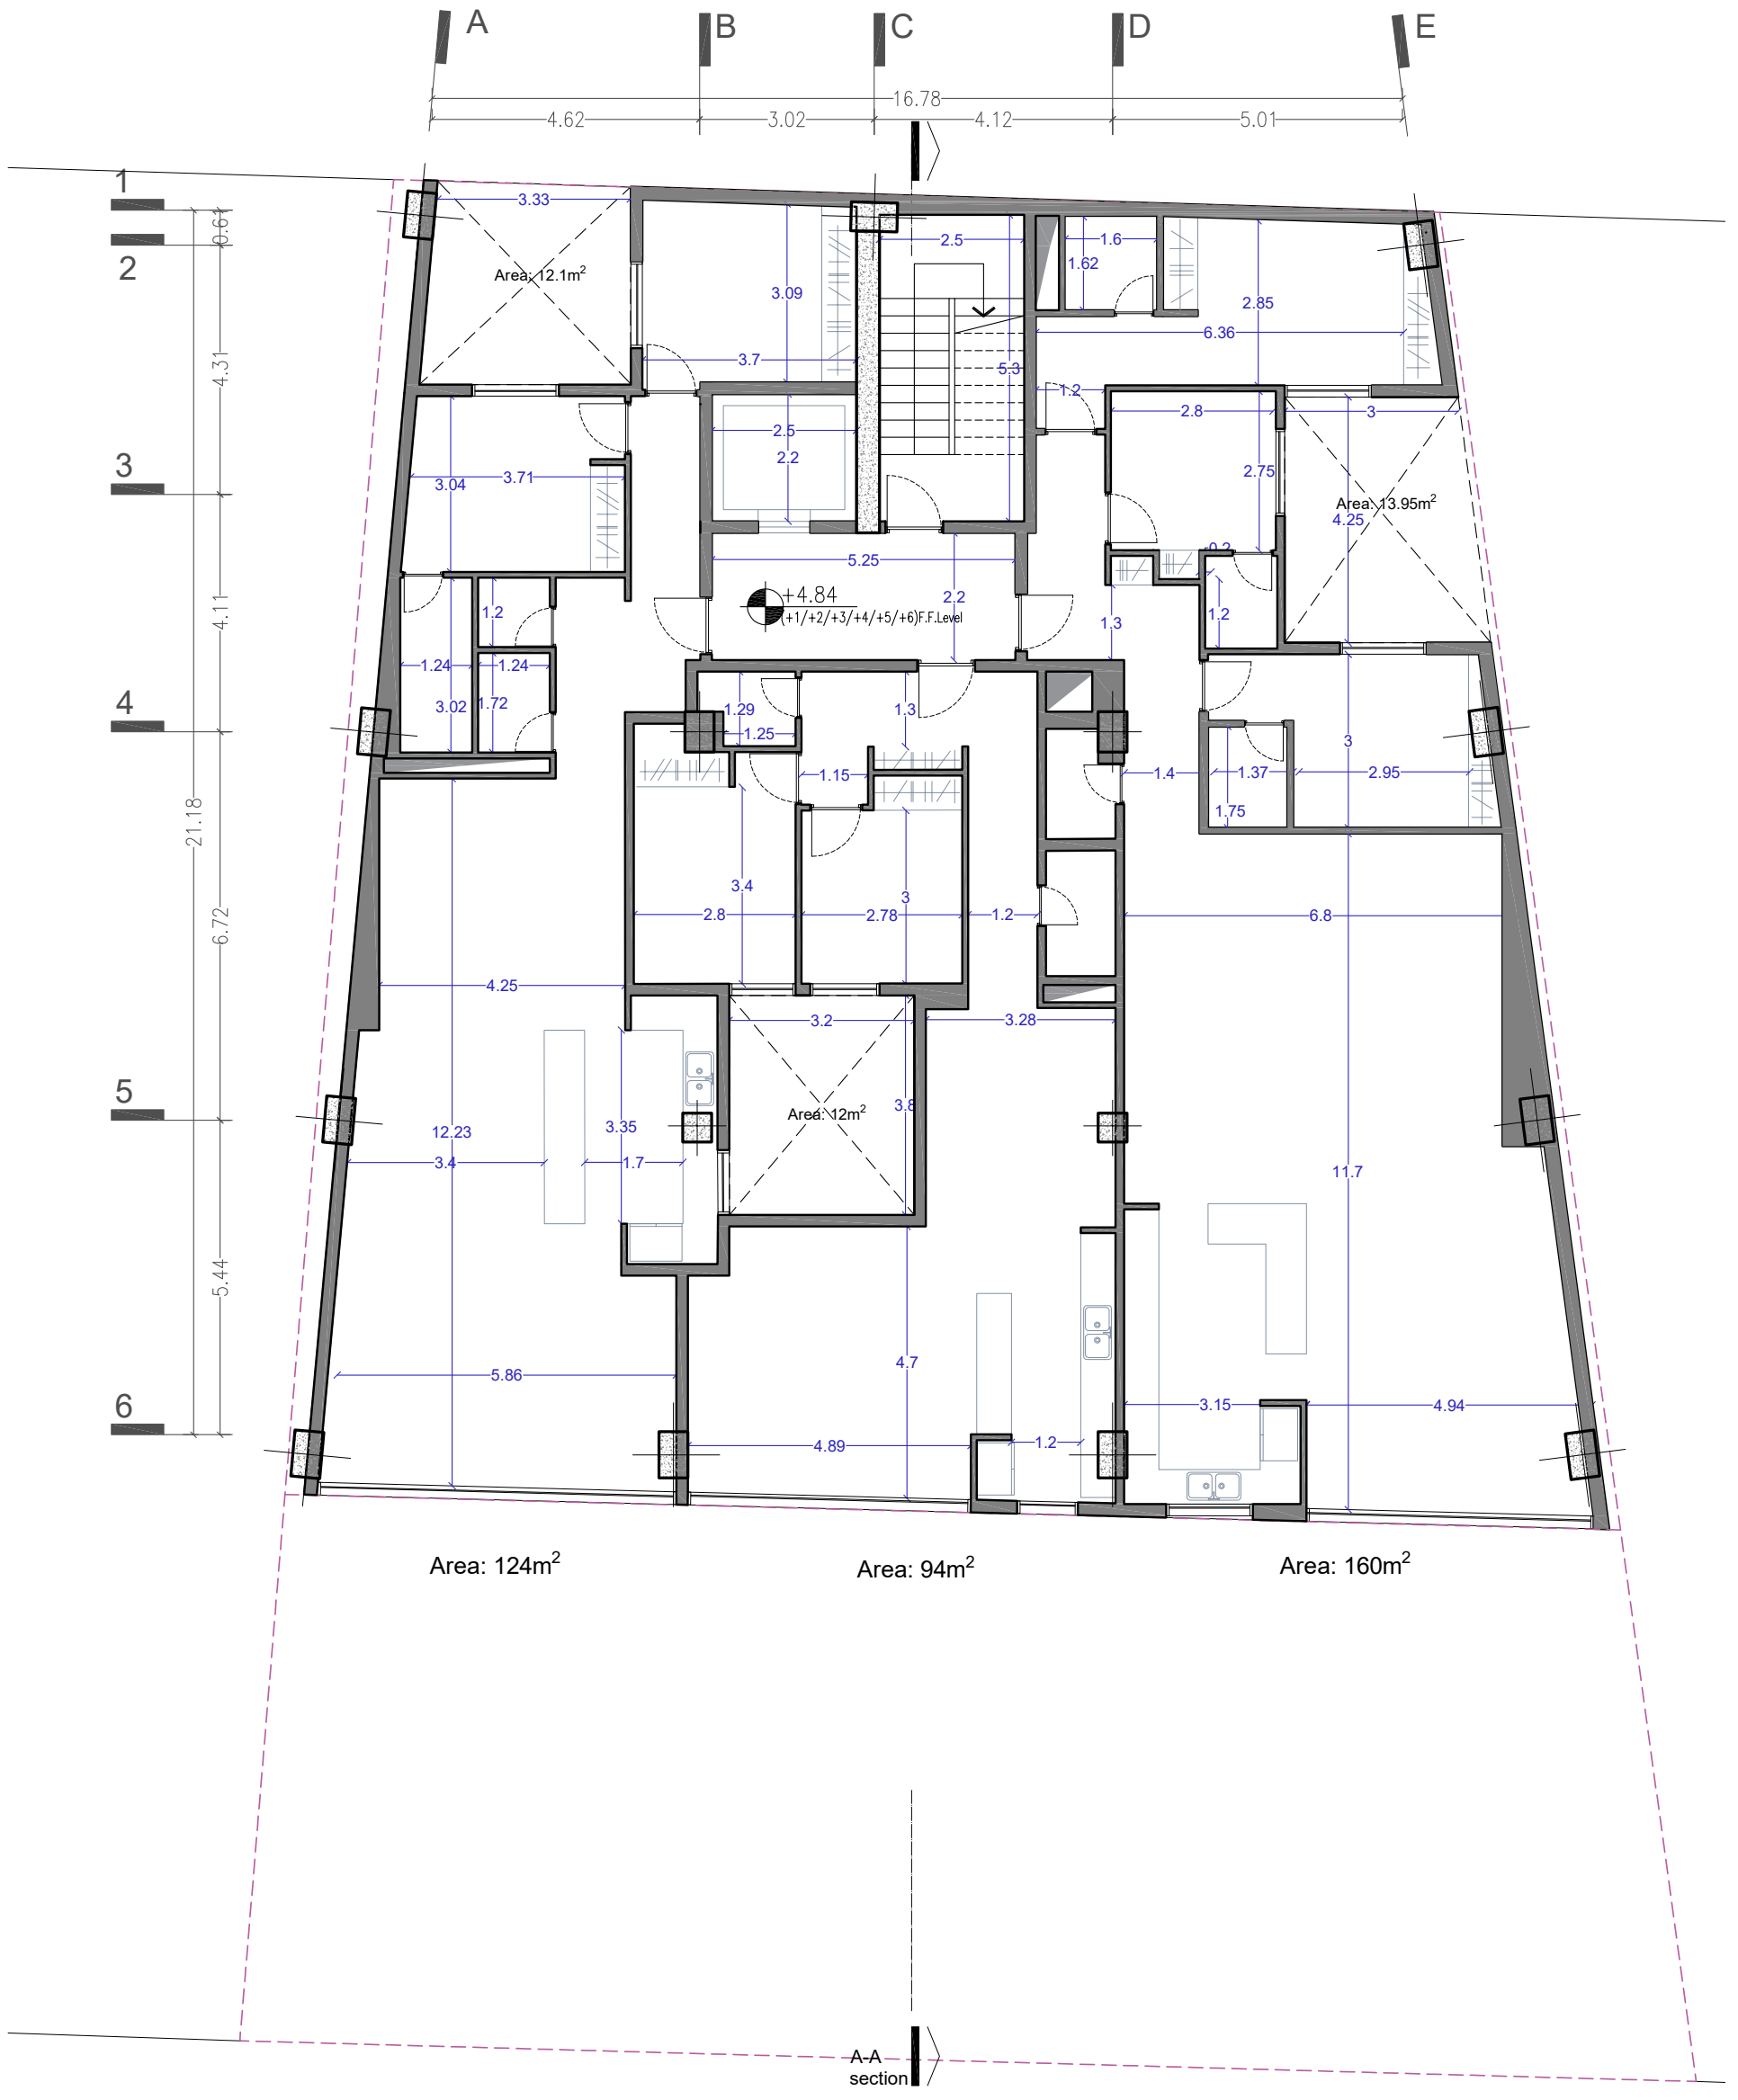

FANAKHOSRO

RESIDENTIAL
PLAN DESIGN

Furnished plan

Residential floors

3 bedroom unit: 160 m² 2 bedroom unit: 94 m² 2 bedroom unit 124 m²

Furnished plan

Ground floor

Parking numbers: 6

Furnished plan

Basement -1 floor

Parking numbers: 9

Storage room numbers: 7

Furnished plan

Basement -2 floor

Parking numbers: 15 Storage rooms number: 12
 Total Parking numbers: 30 Total Storage rooms number: 19

Dimension plan
Residential floors

Dimension plan
Groundfloor

Dimension plan
Basement -1 floor

Dimension plan
Basement -2 floor

Section
A-A