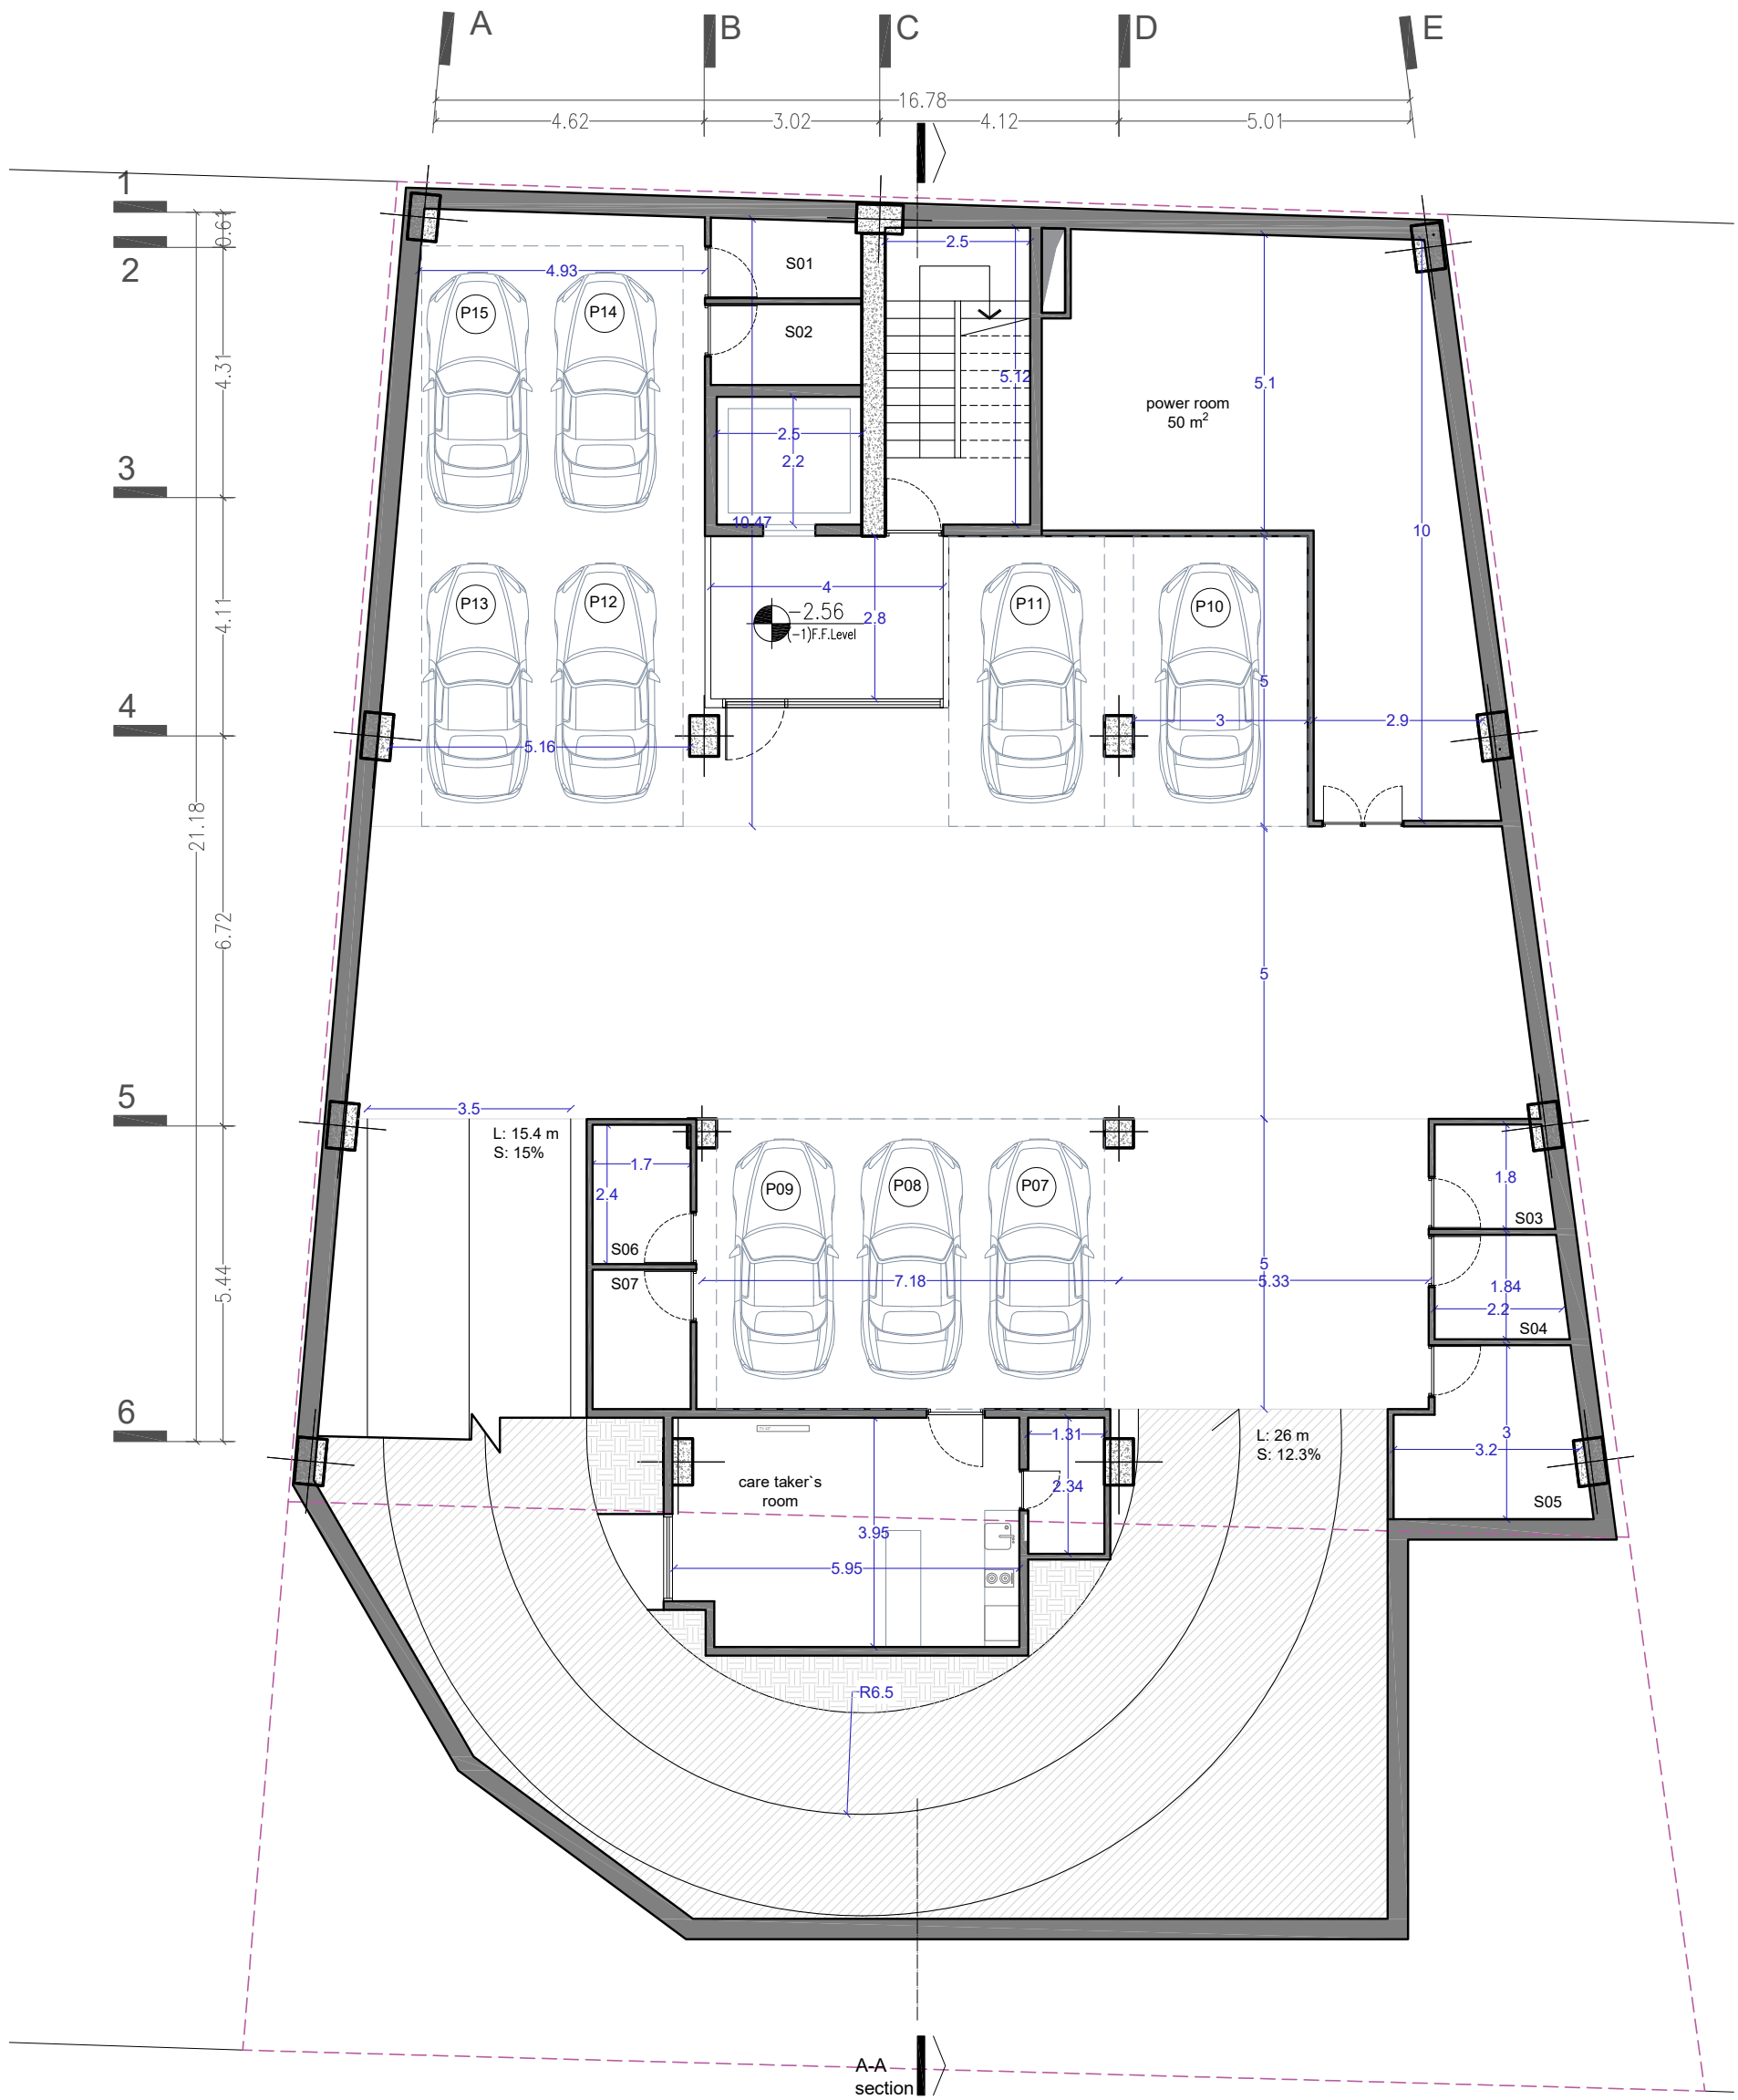

FANAKHOSRO

RESIDENTIAL
PLAN DESIGN

Furnished plan

Residential floors

3 bedroom unit: 160 m² 2 bedroom unit: 94 m² 2 bedroom unit 124 m²

Furnished plan

Ground floor

Parking numbers: 6

Furnished plan

Basement -1 floor

Parking numbers: 9

Storage room numbers: 7

Furnished plan

Basement -2 floor

Parking numbers: 15 Storage rooms number: 12
 Total Parking numbers: 30 Total Storage rooms number: 19

Dimension plan
Residential floors

Dimension plan
Groundfloor

Dimension plan
Basement -1 floor

Dimension plan
Basement -2 floor

Section
A-A