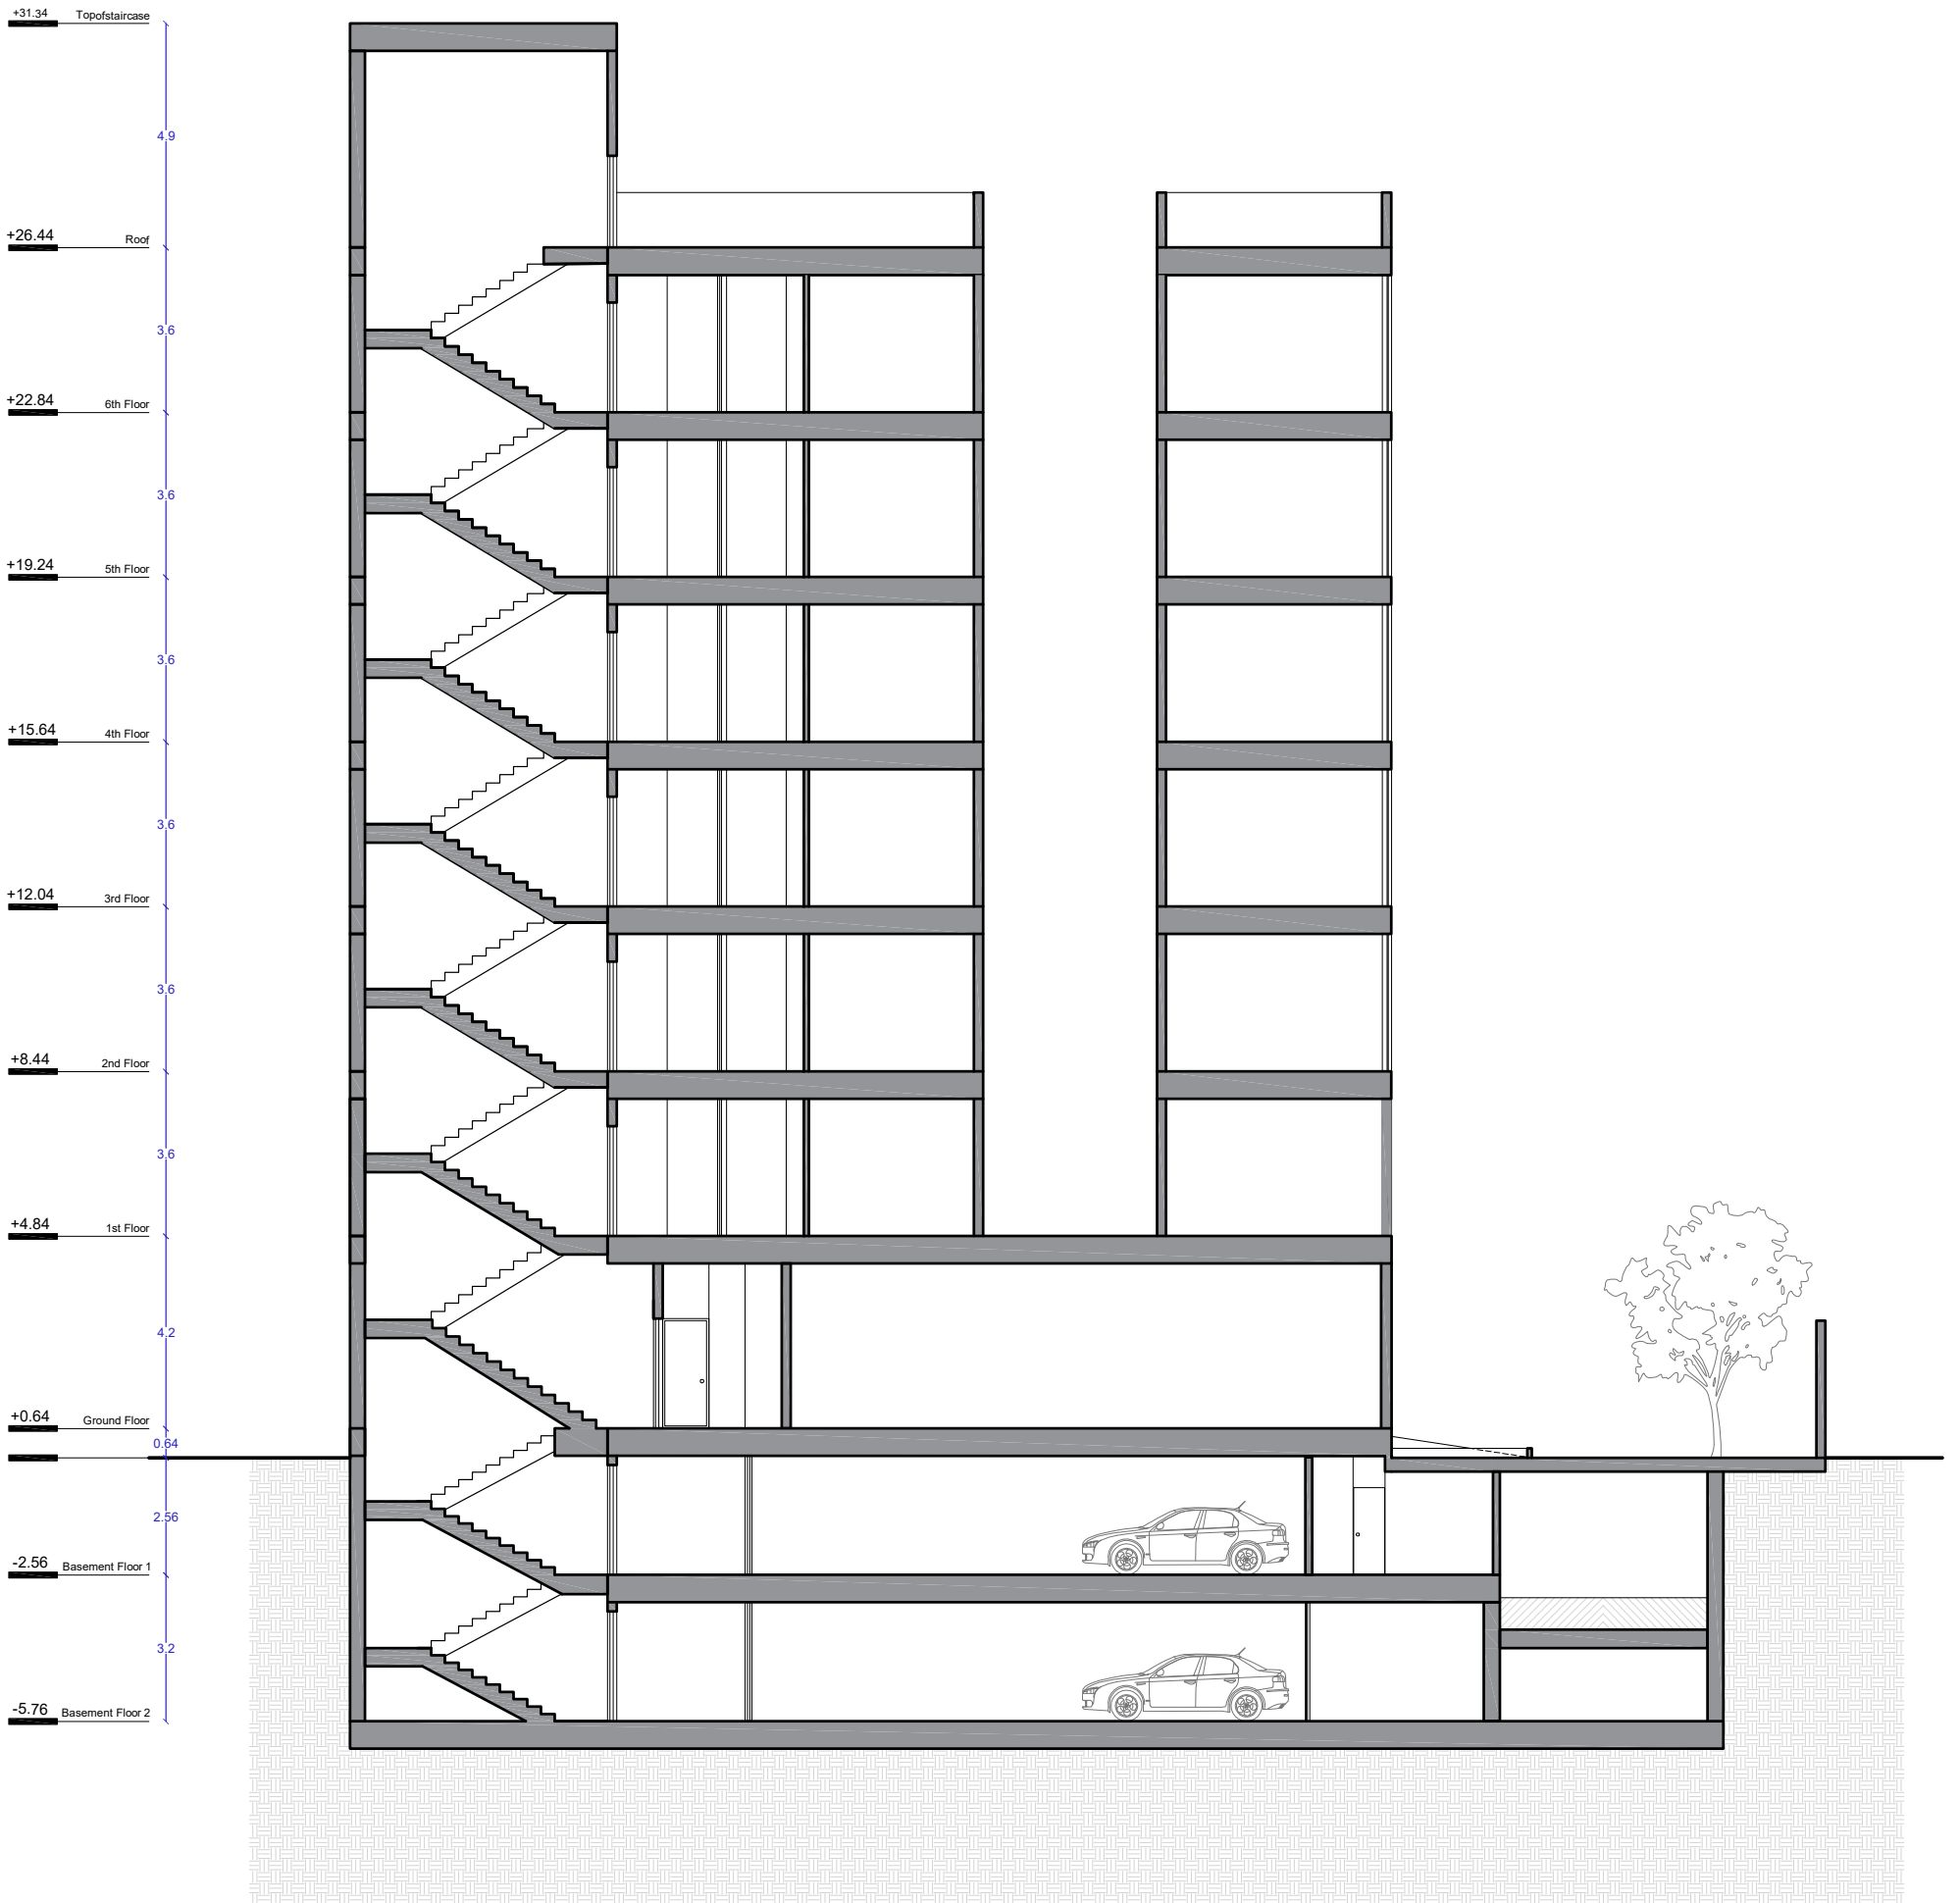

FANAKHOSRO

RESIDENTIAL
PLAN DESIGN

Furnished plan

Residential floors

3 bedroom unit: 160 m² 2 bedroom unit: 94 m² 2 bedroom unit 124 m²

Furnished plan

Ground floor

Parking numbers: 6

Dimension plan
Residential floors

Dimension plan
Groundfloor

Dimension plan
Basement -1 floor

Dimension plan
Basement -2 floor

Section
A-A