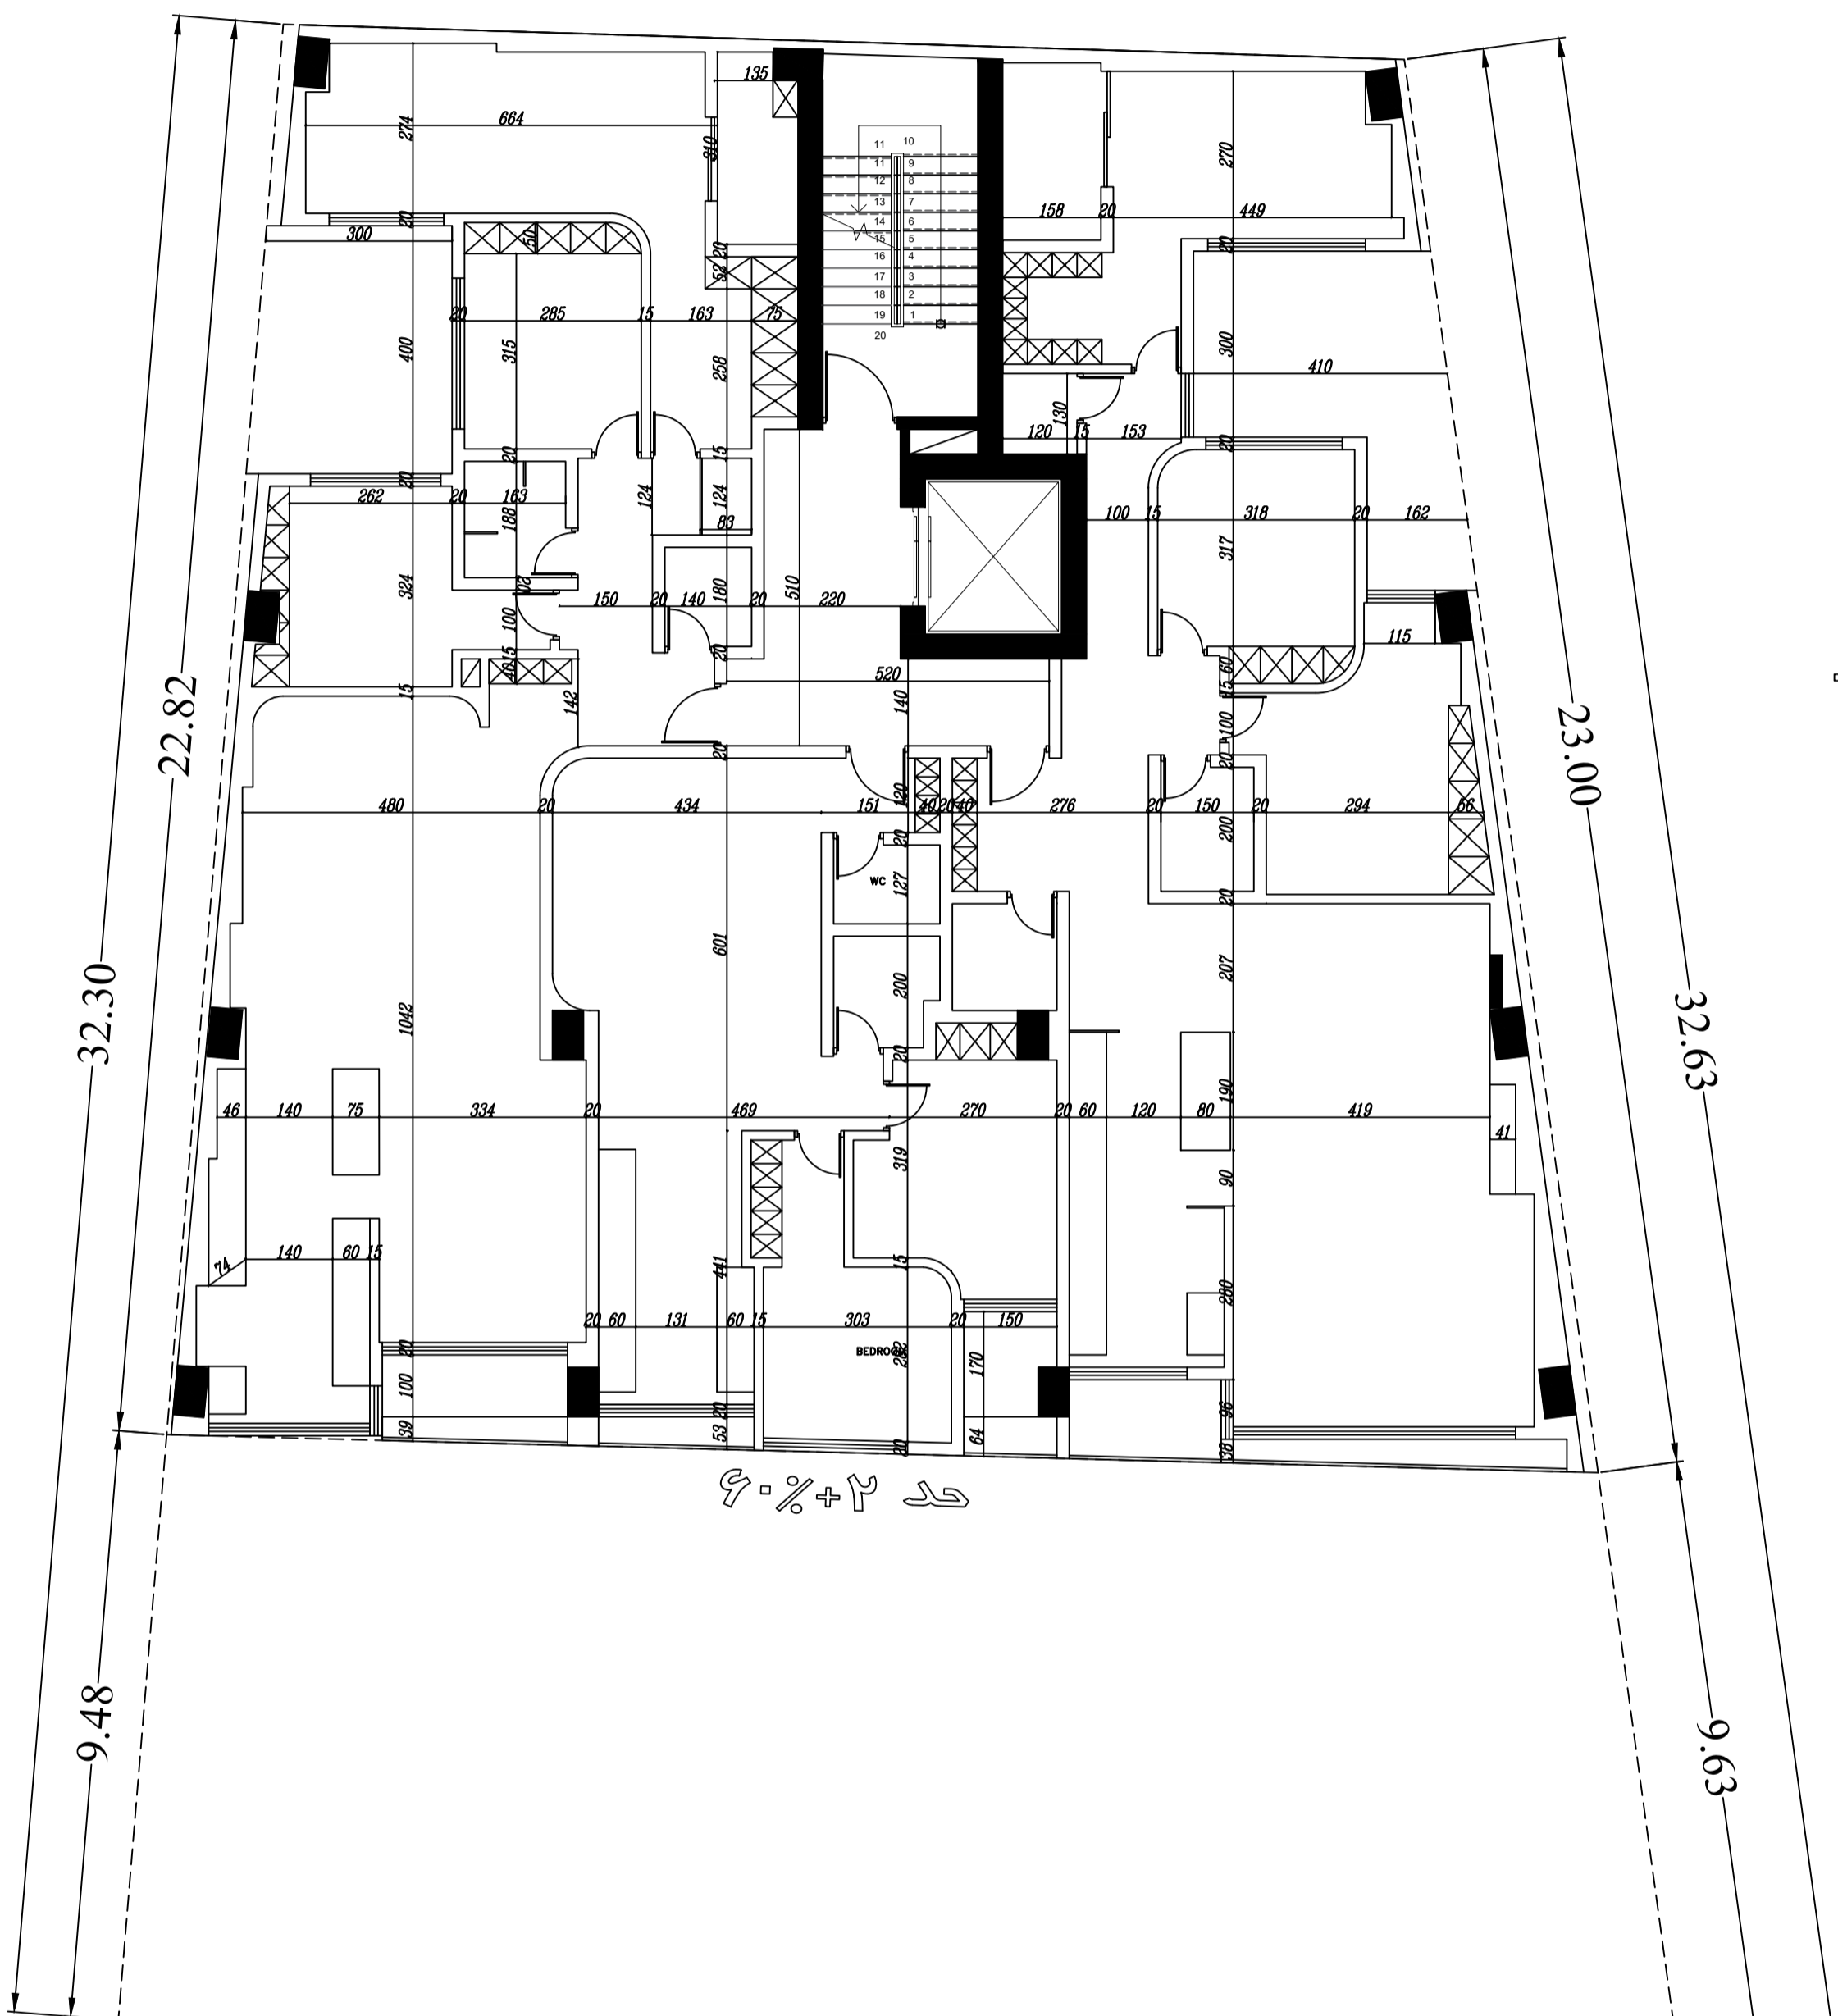

مسابقه

+7.40

مسابقه

9%+2

-0.25

±0.00

+0.25

Title: TYPICAL FLOOR PLAN

Code:

File No:

No: 9 OF 9

Scale: 1/100