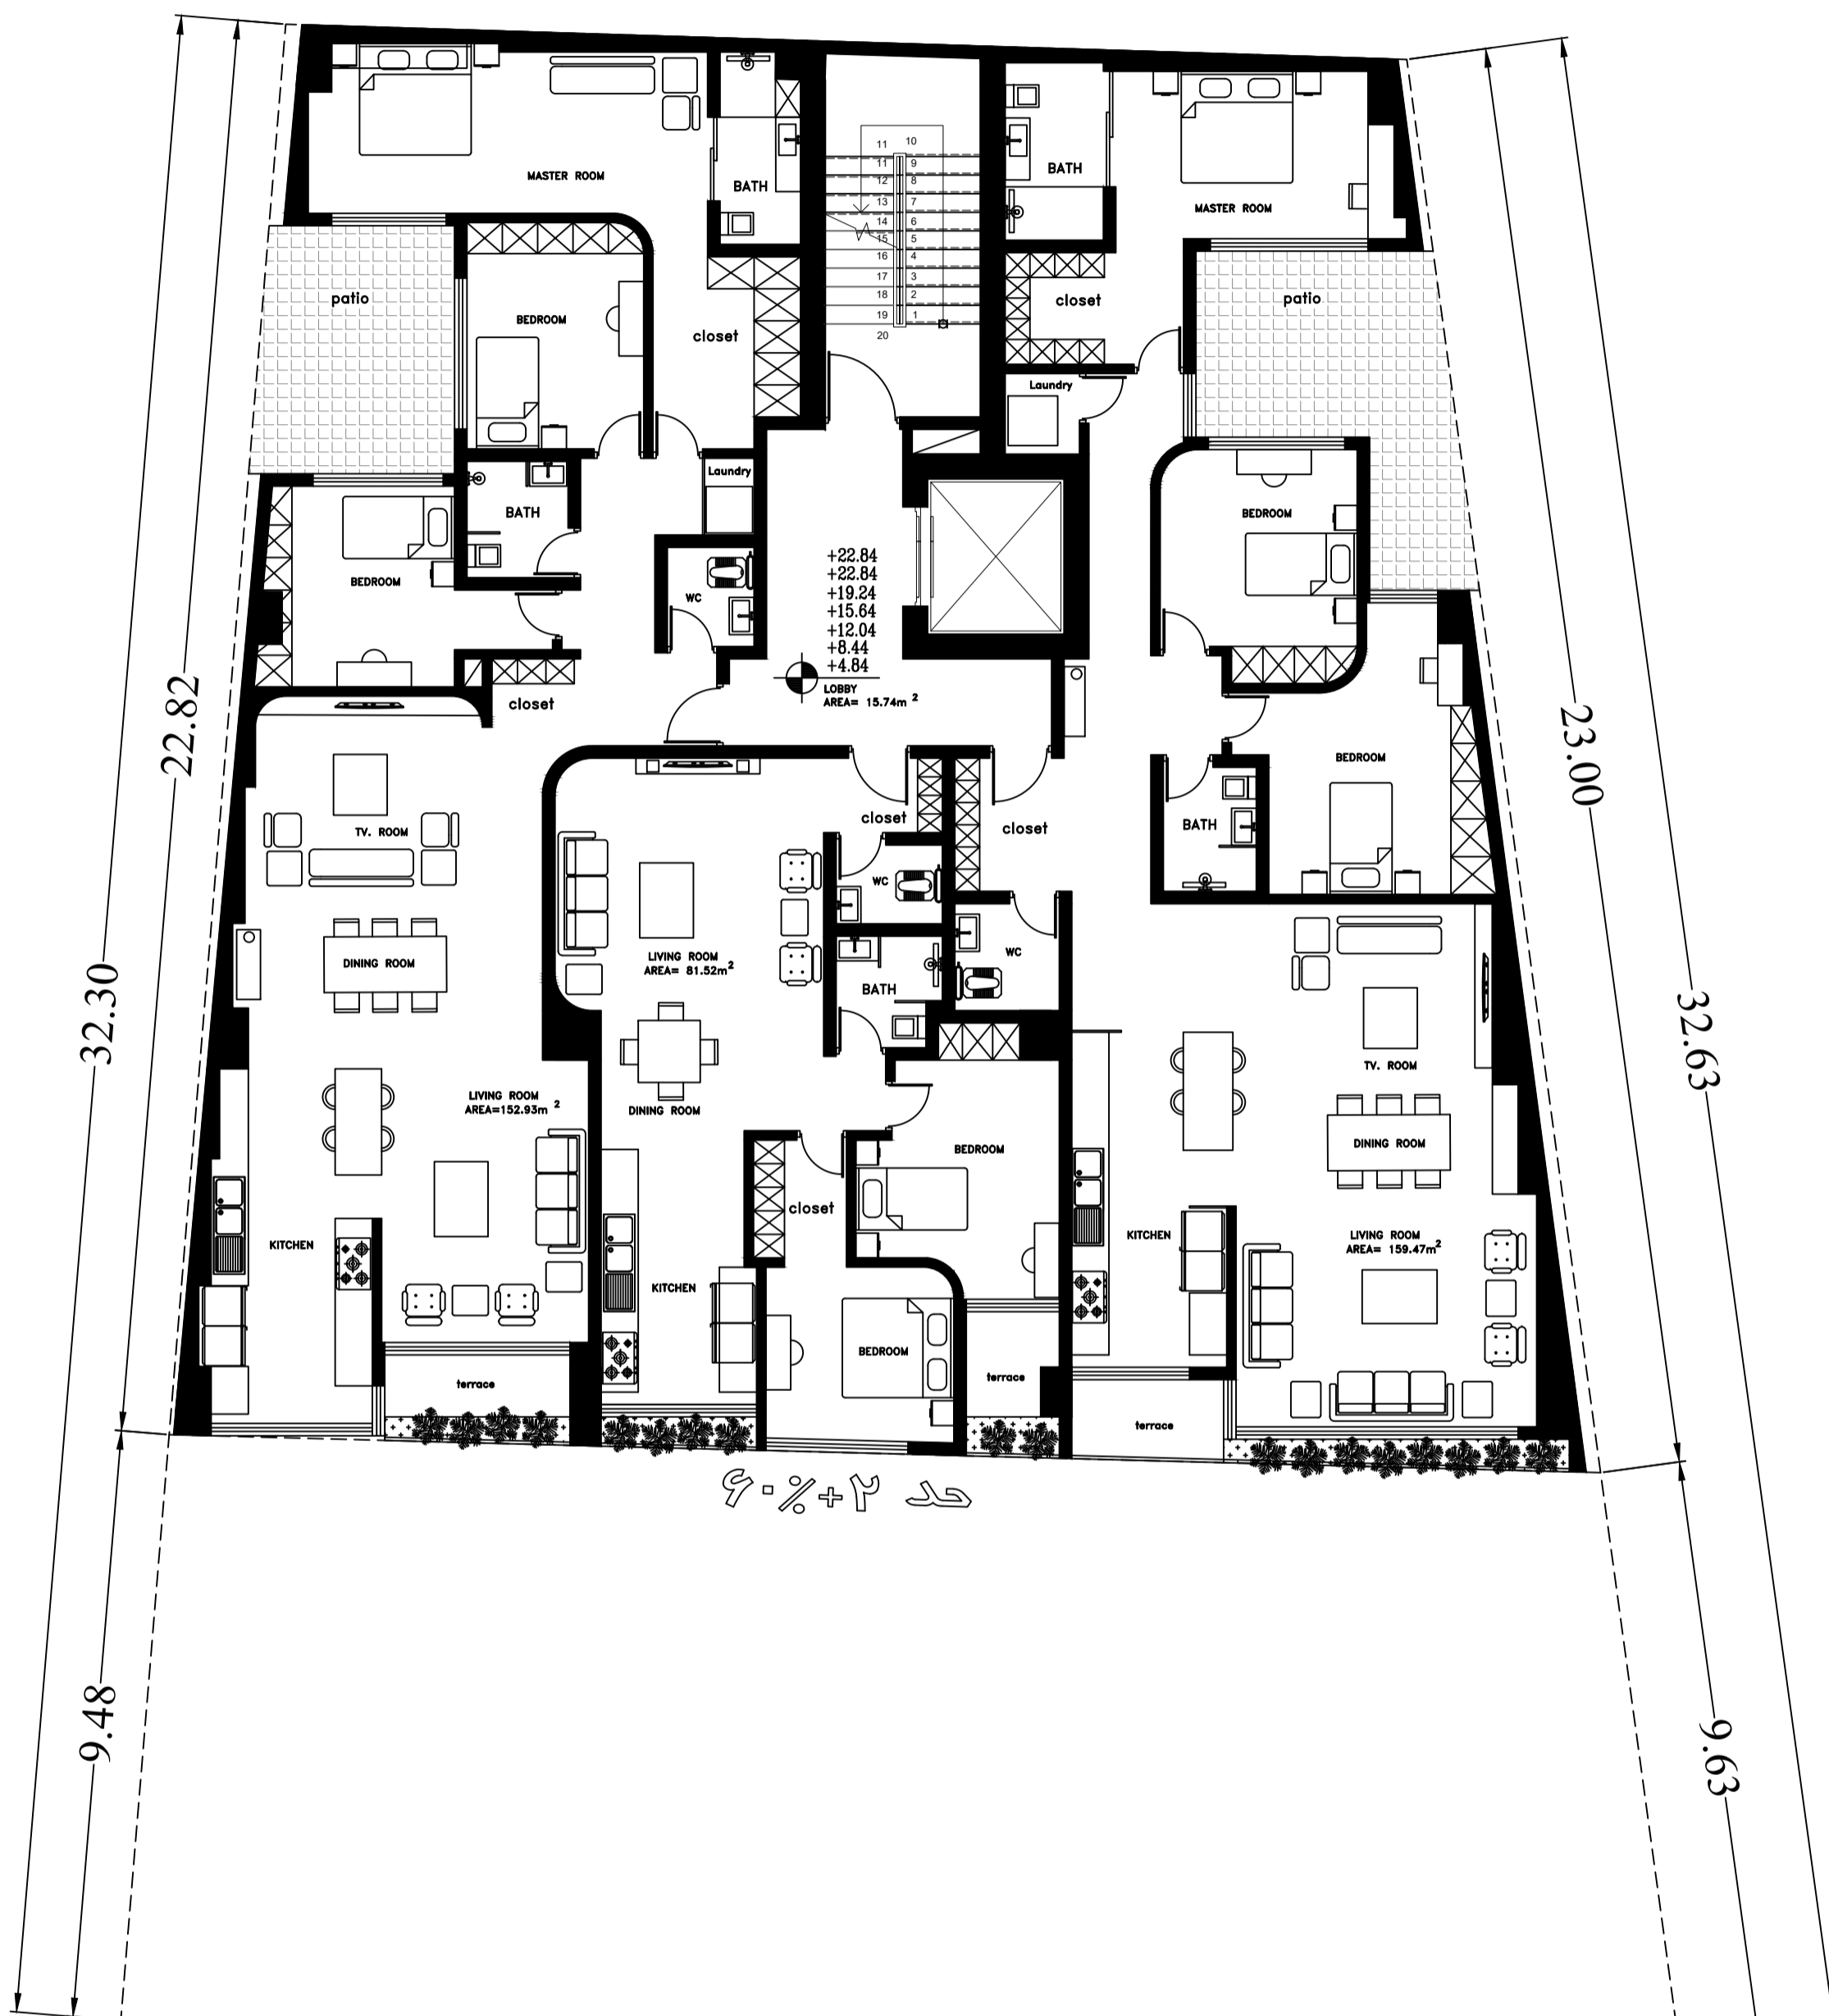

مساحة

+7.40

مساحة

مساحة

-0.25

±0.00

+0.25

مساحة

Title:	TYPICAL FLOOR PLAN
Code:	
File No:	
No:	4 OF 9
Scale:	1/100