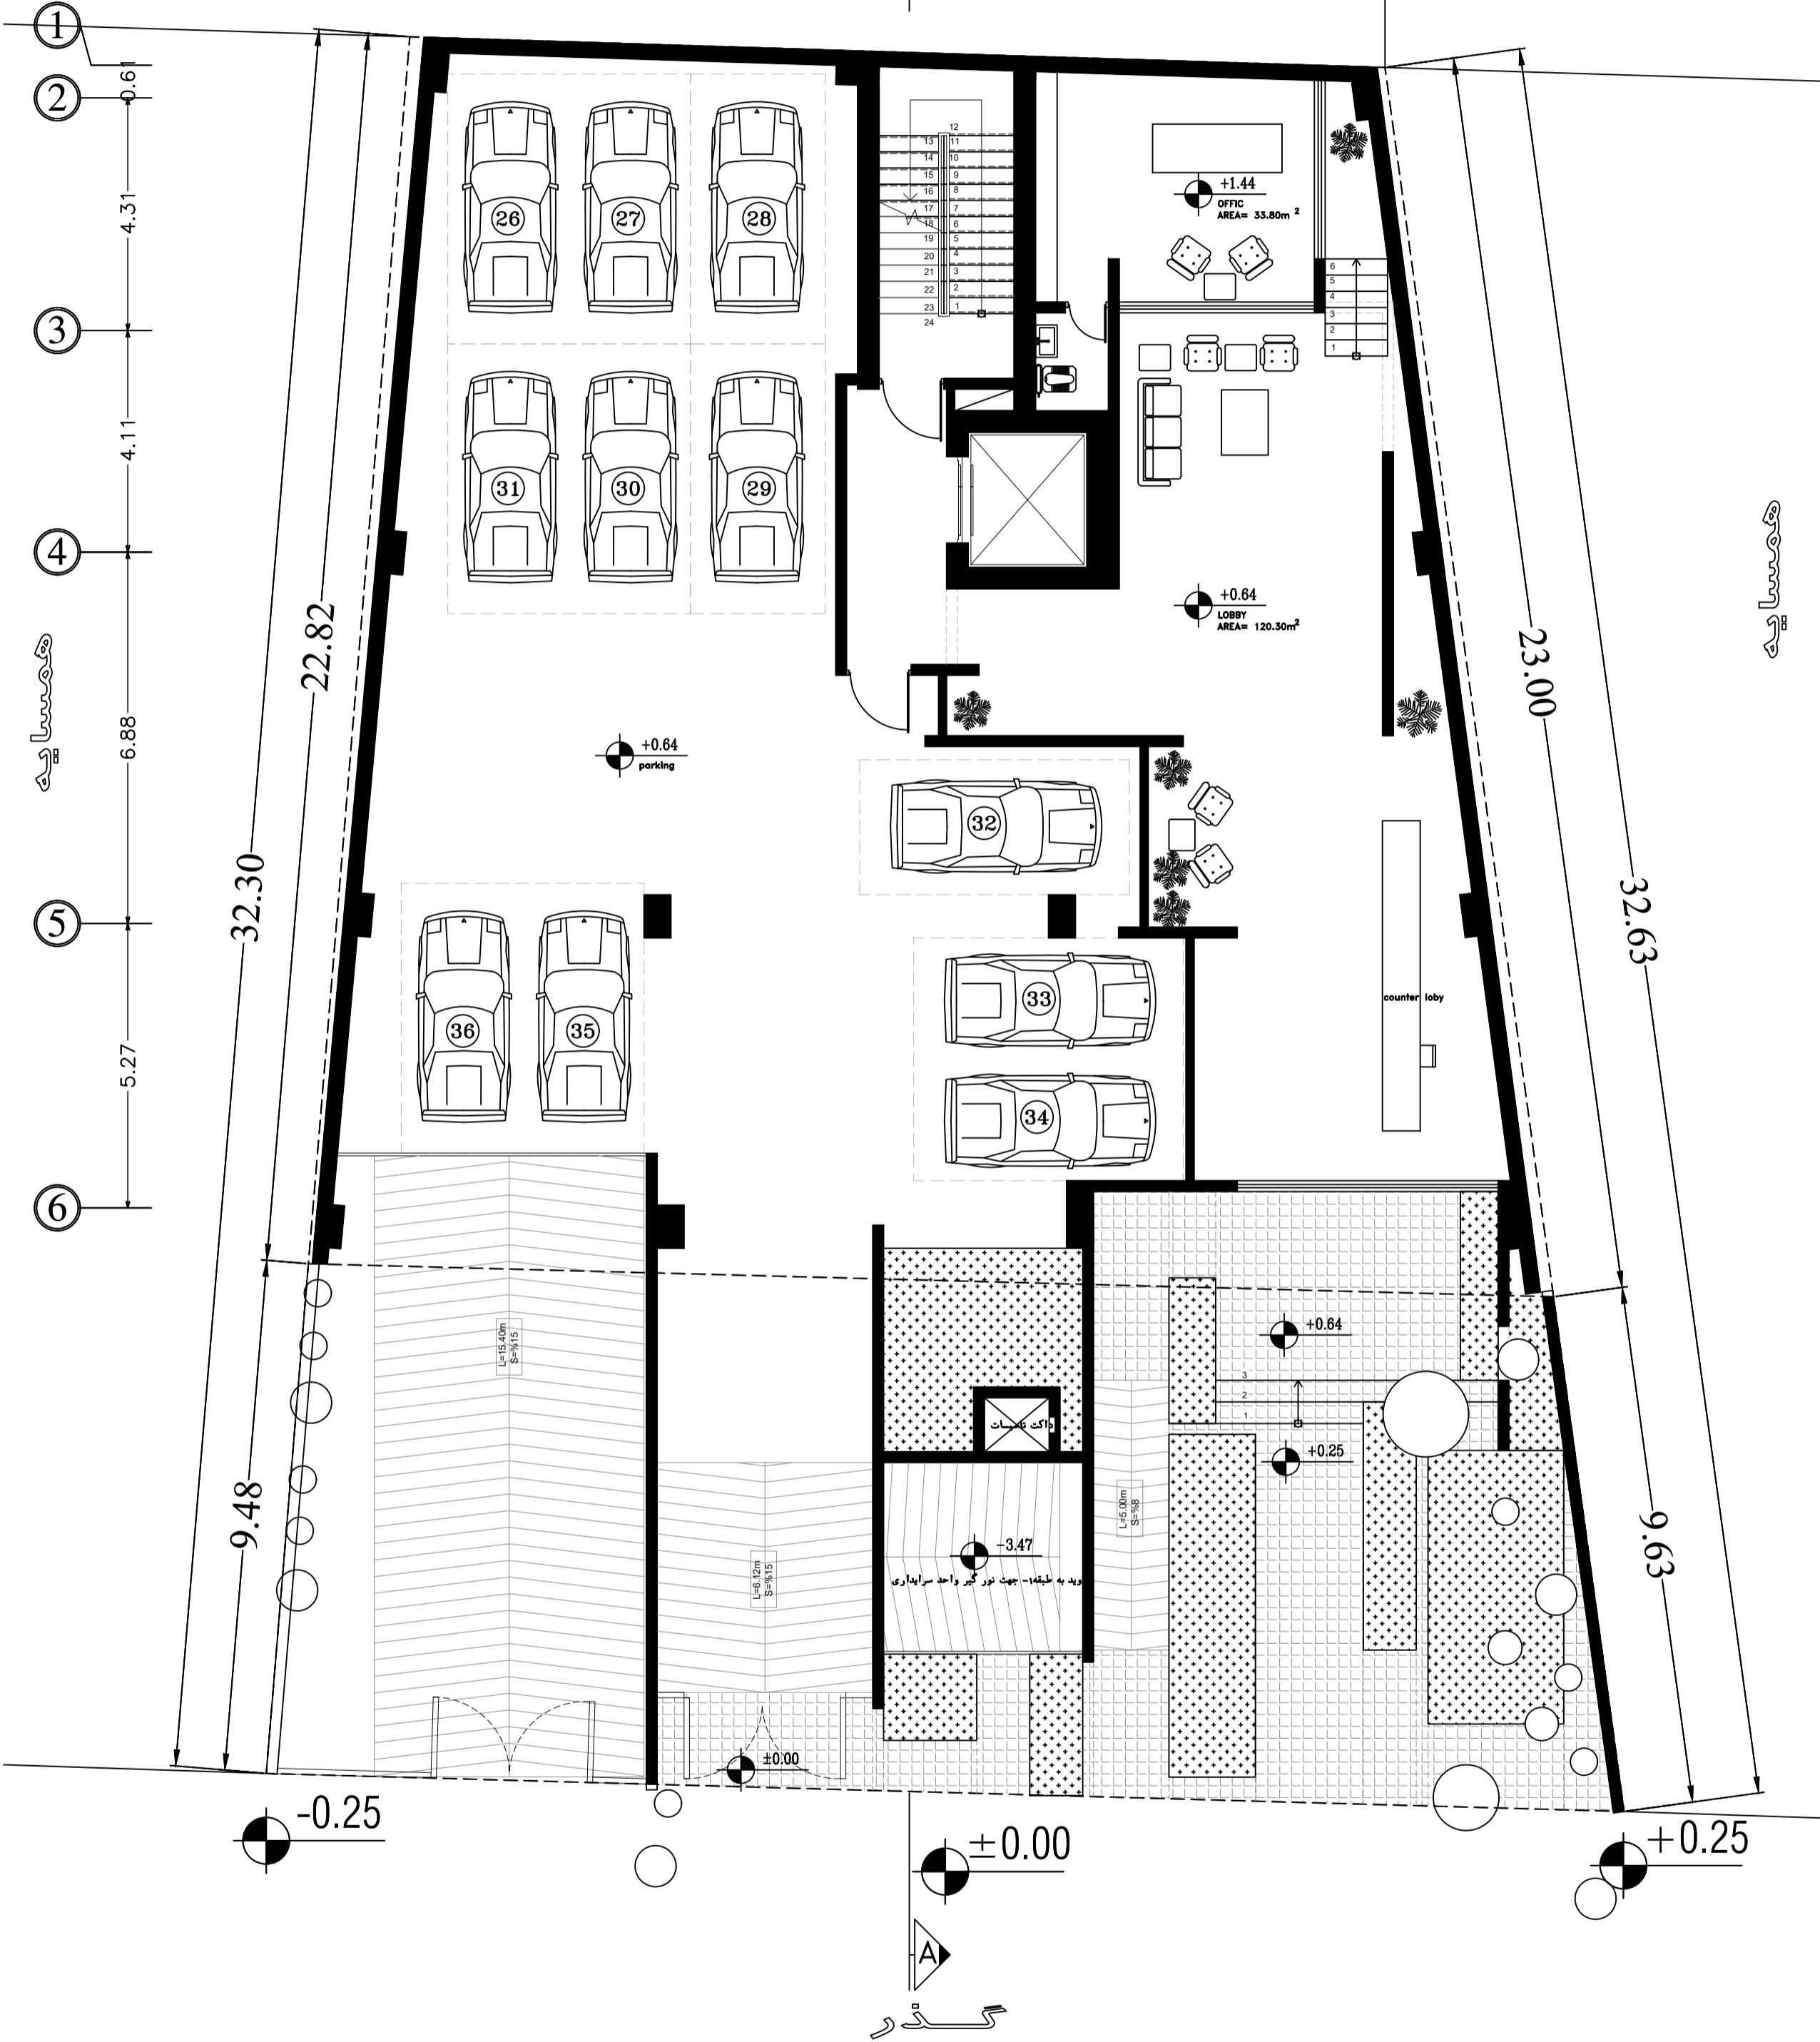

همسایه

+7.40

همسایه

گذر

Title:	GROUND FLOOR PLAN
Code:	
File No:	
No:	3 OF 9
Scale:	1/100