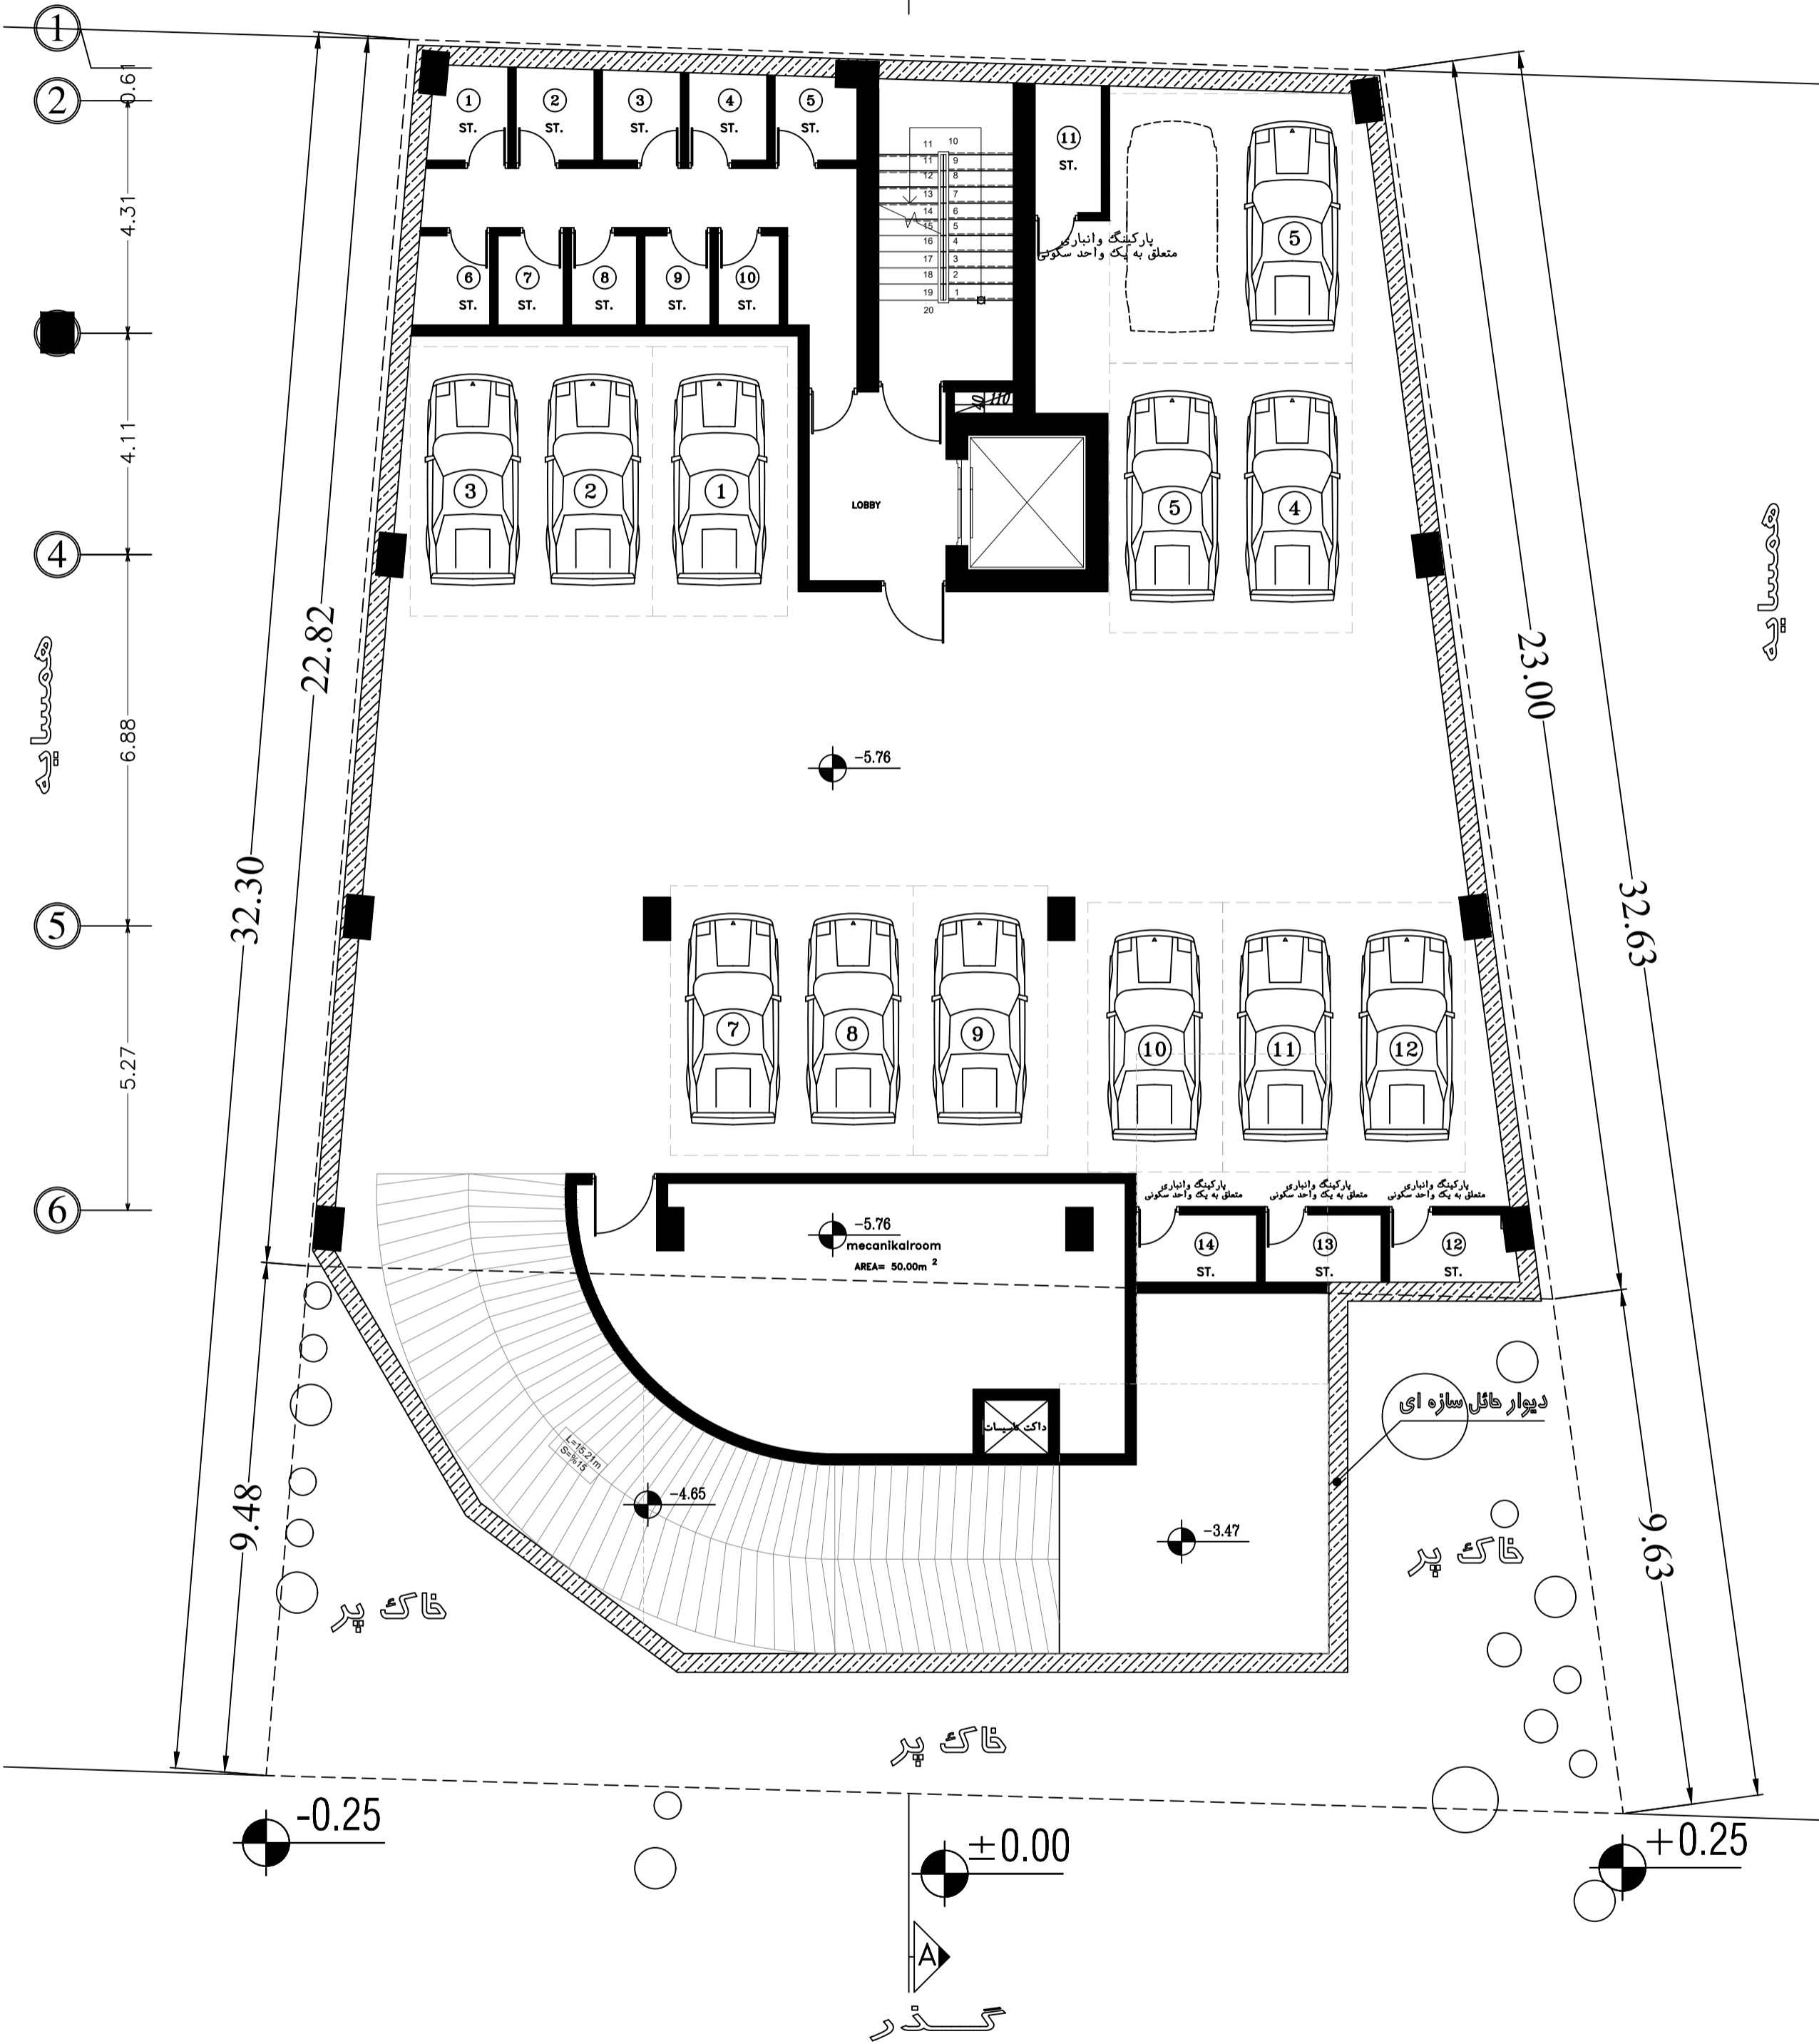

همسایه

+7.40

همسایه

23.00  
32.63

4.31  
4.11  
6.88  
32.30  
5.27

9.48  
-0.25

9.63  
+0.25

Title:	2TH BASEMENT PLAN
Code:	
File No:	
No:	1 OF 9
Scale:	1/100