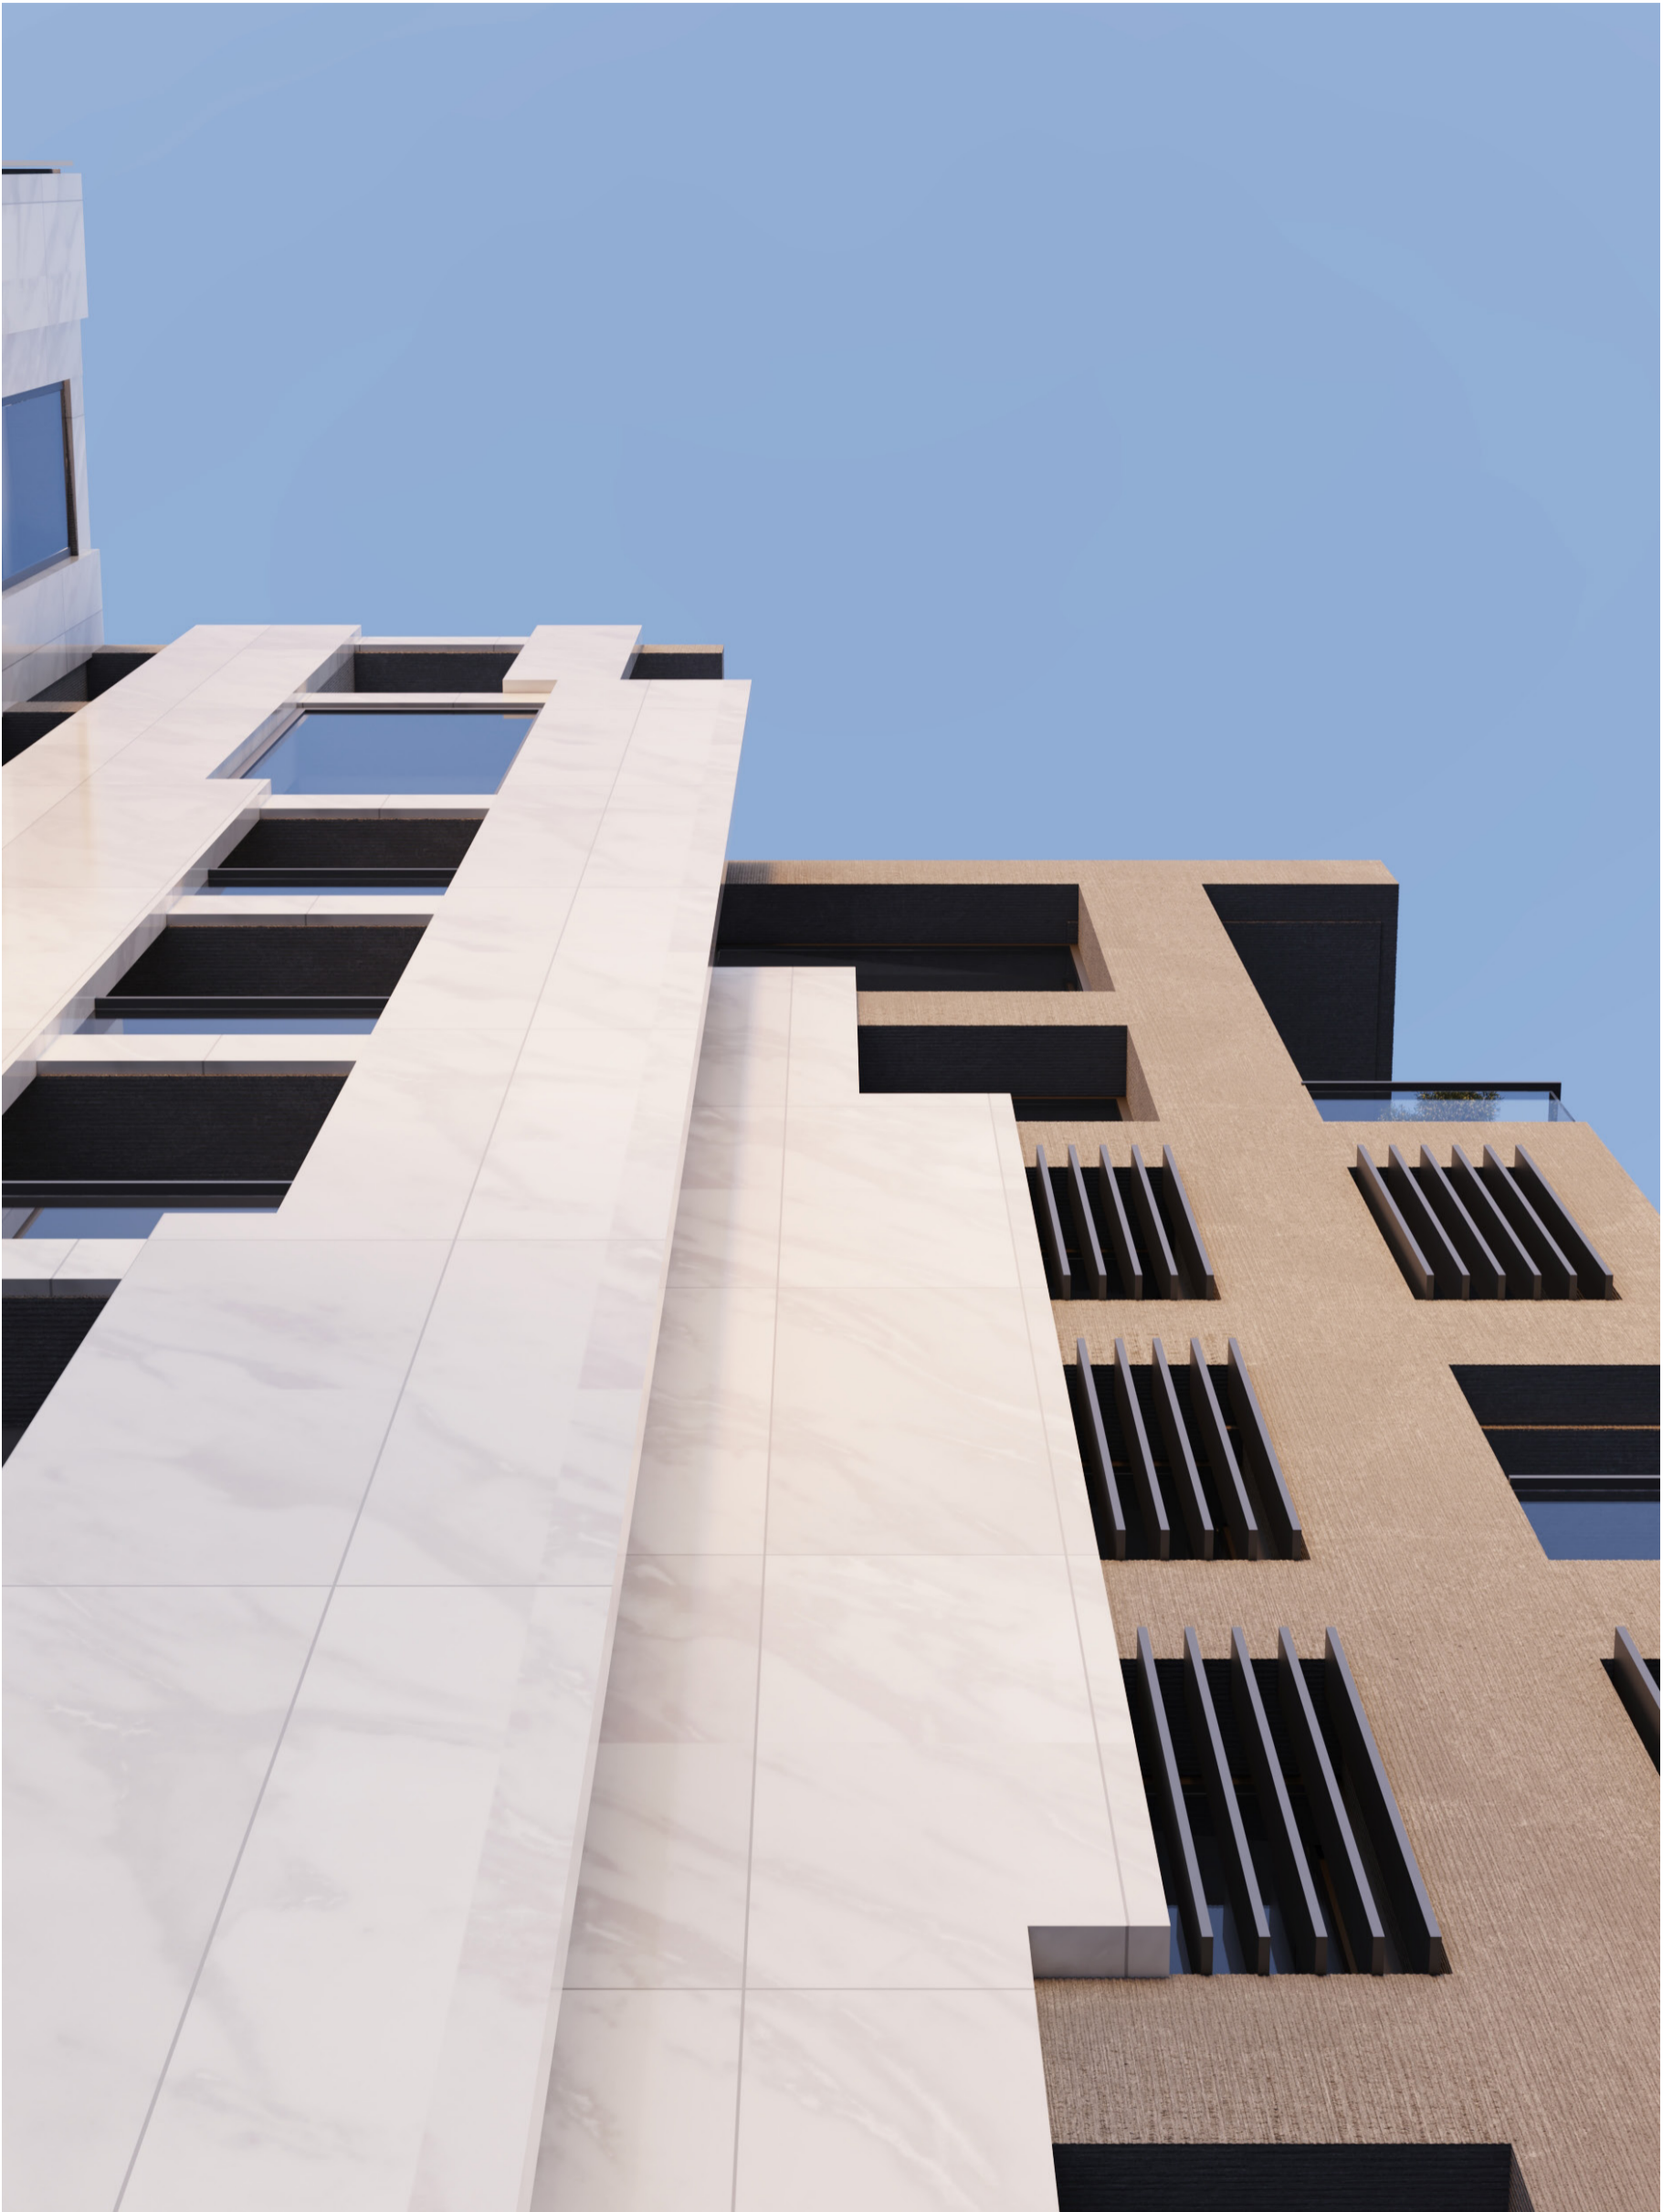

Arg Farmaniyeh

Residential

Design Process

Base Form

Adding Frames

Adding Surface

Vertical Green zone

Material Board

White Stone

Raw Stone - Gray

Metal

Green

Renders

Lobby
Green Zone