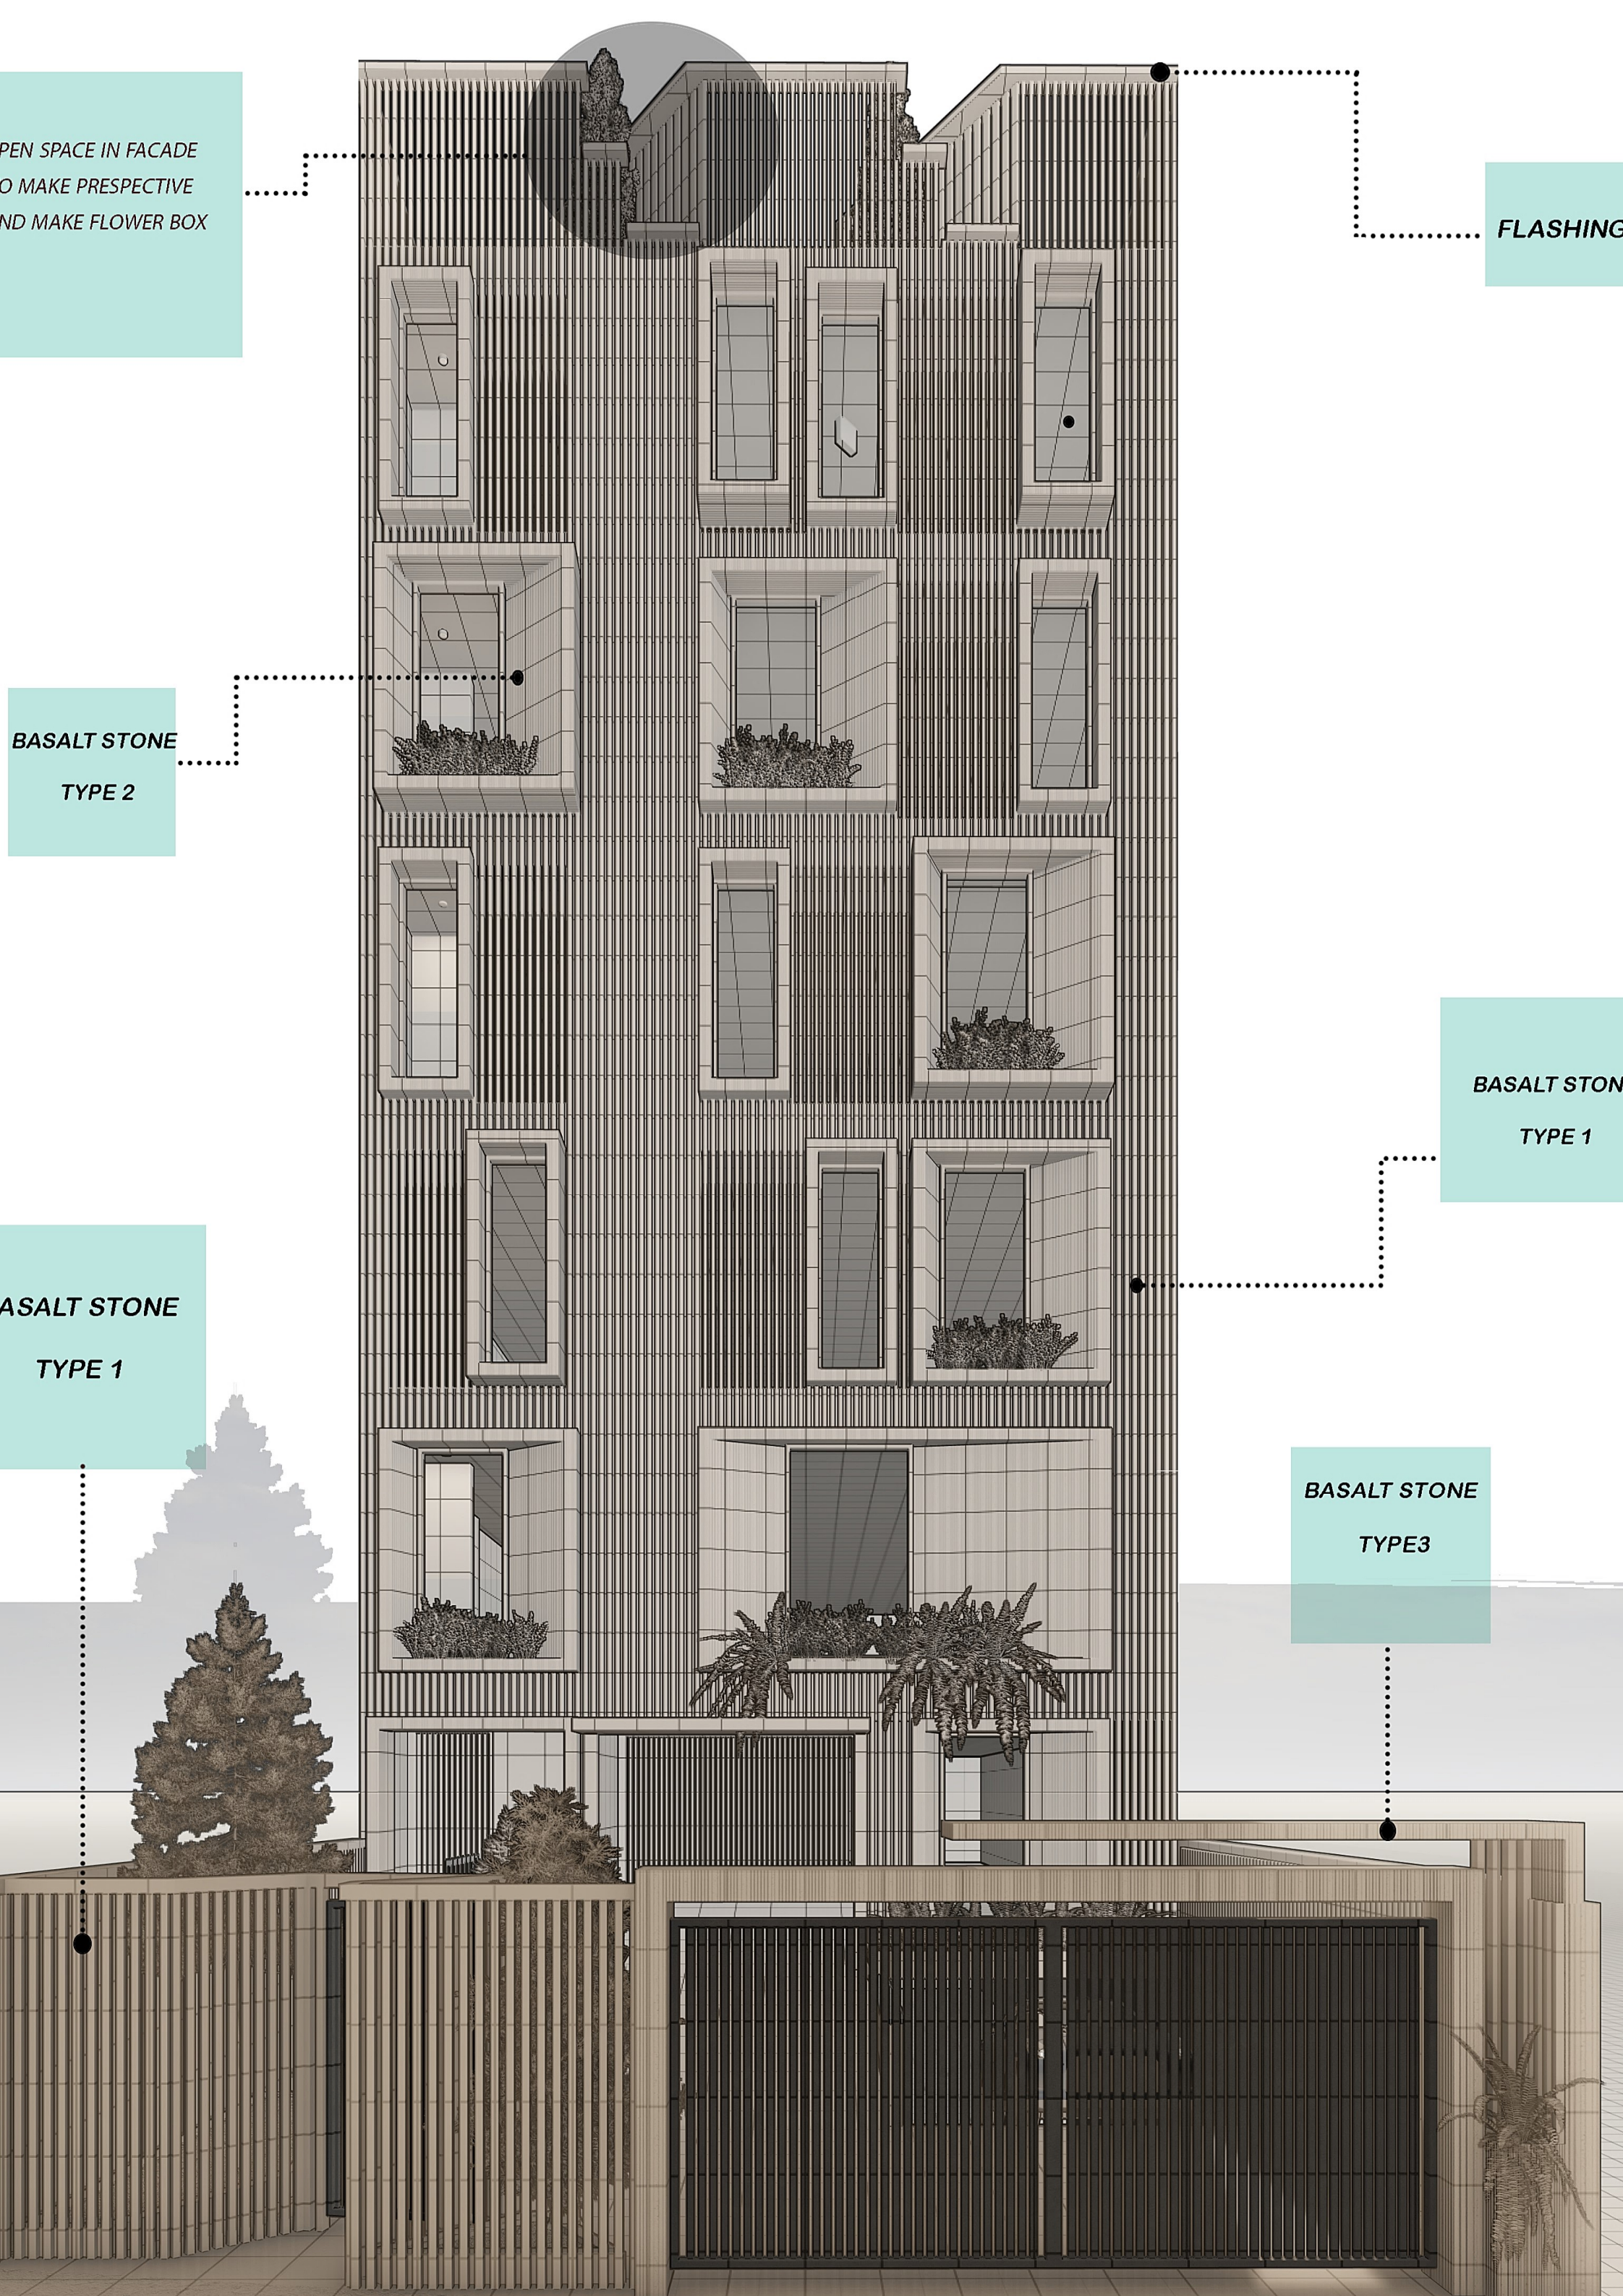

OPEN SPACE IN FACADE
TO MAKE PRESPECTIVE
AND MAKE FLOWER BOX

FLASHING

BASALT STONE
TYPE 2

BASALT STONE
TYPE 1

BASALT STONE
TYPE 1

BASALT STONE
TYPE 3

RED PARTS ARE THE LOCATION OF THE WINDOW

USING DIFFERENT SHAPES TO CREATED 3D DIMENTION OF FACAD

BLUE PARTS ARE THE LOCATION OF THE DOORS