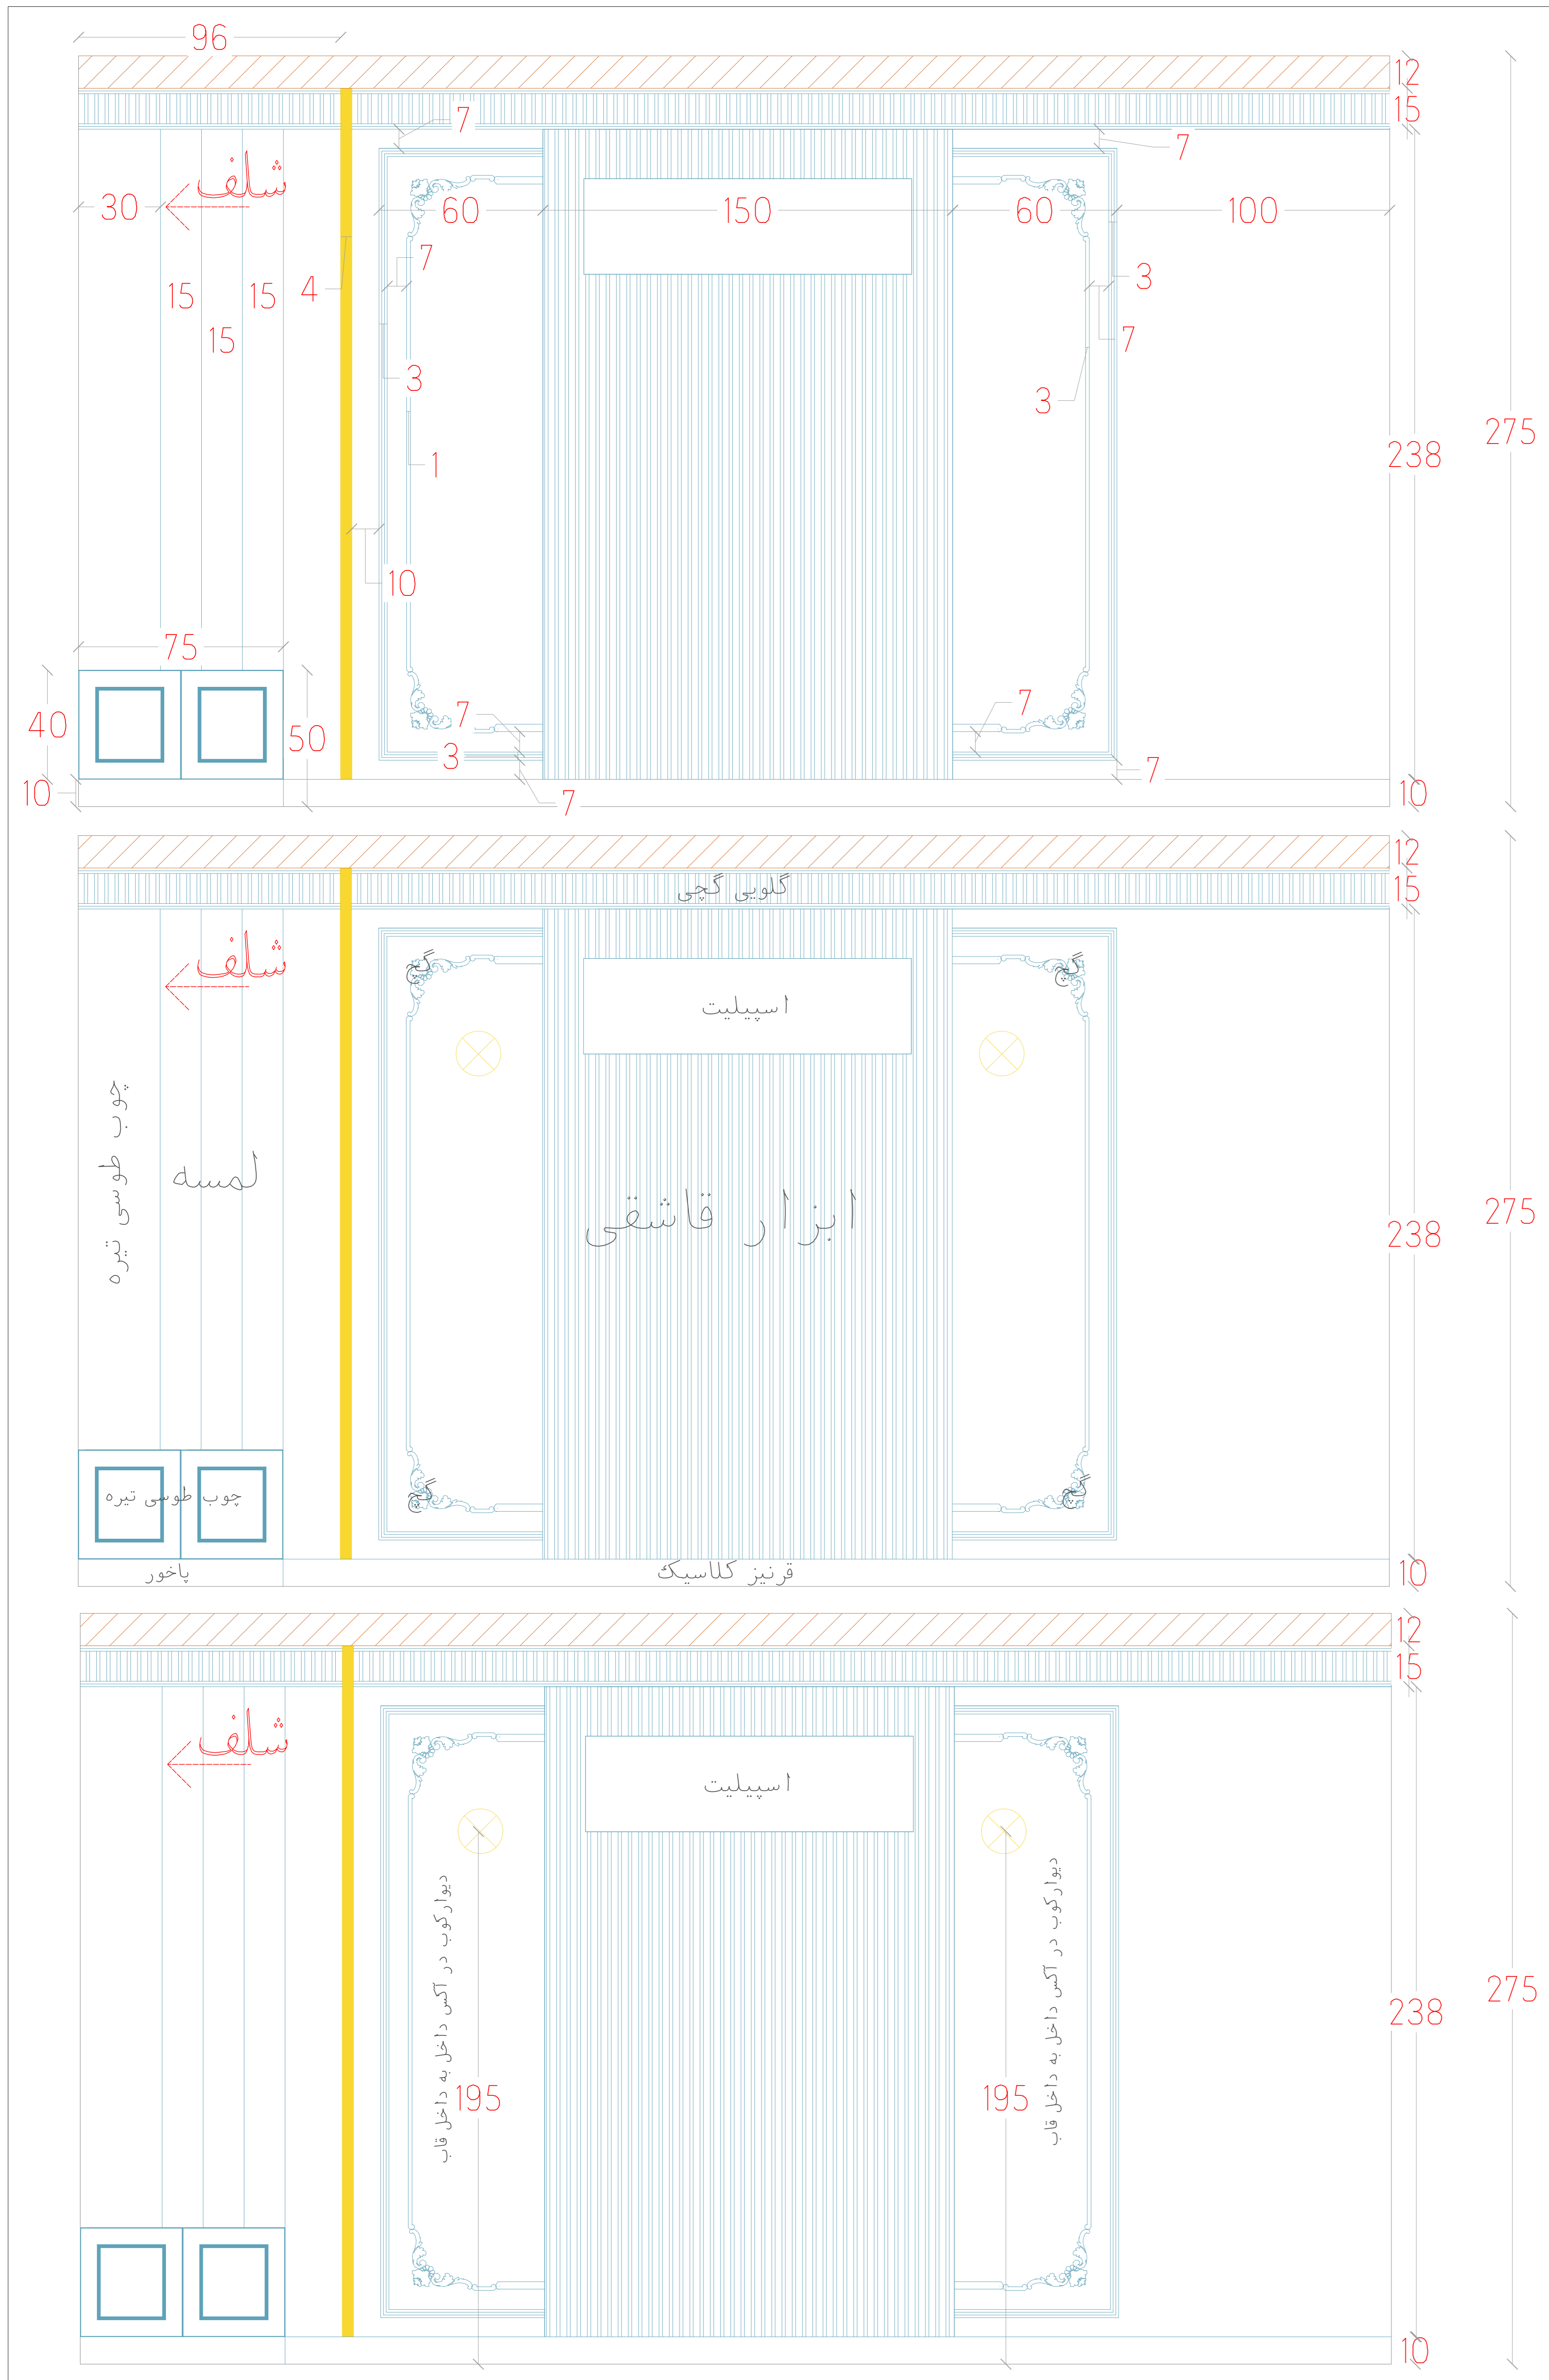

LOCATON-B VIEWS3

Sheet number	Space:	Scale:	Type: Plan / Dimension	View code
37	ابعاد اتاق دختر		Plan / Dimension	plan