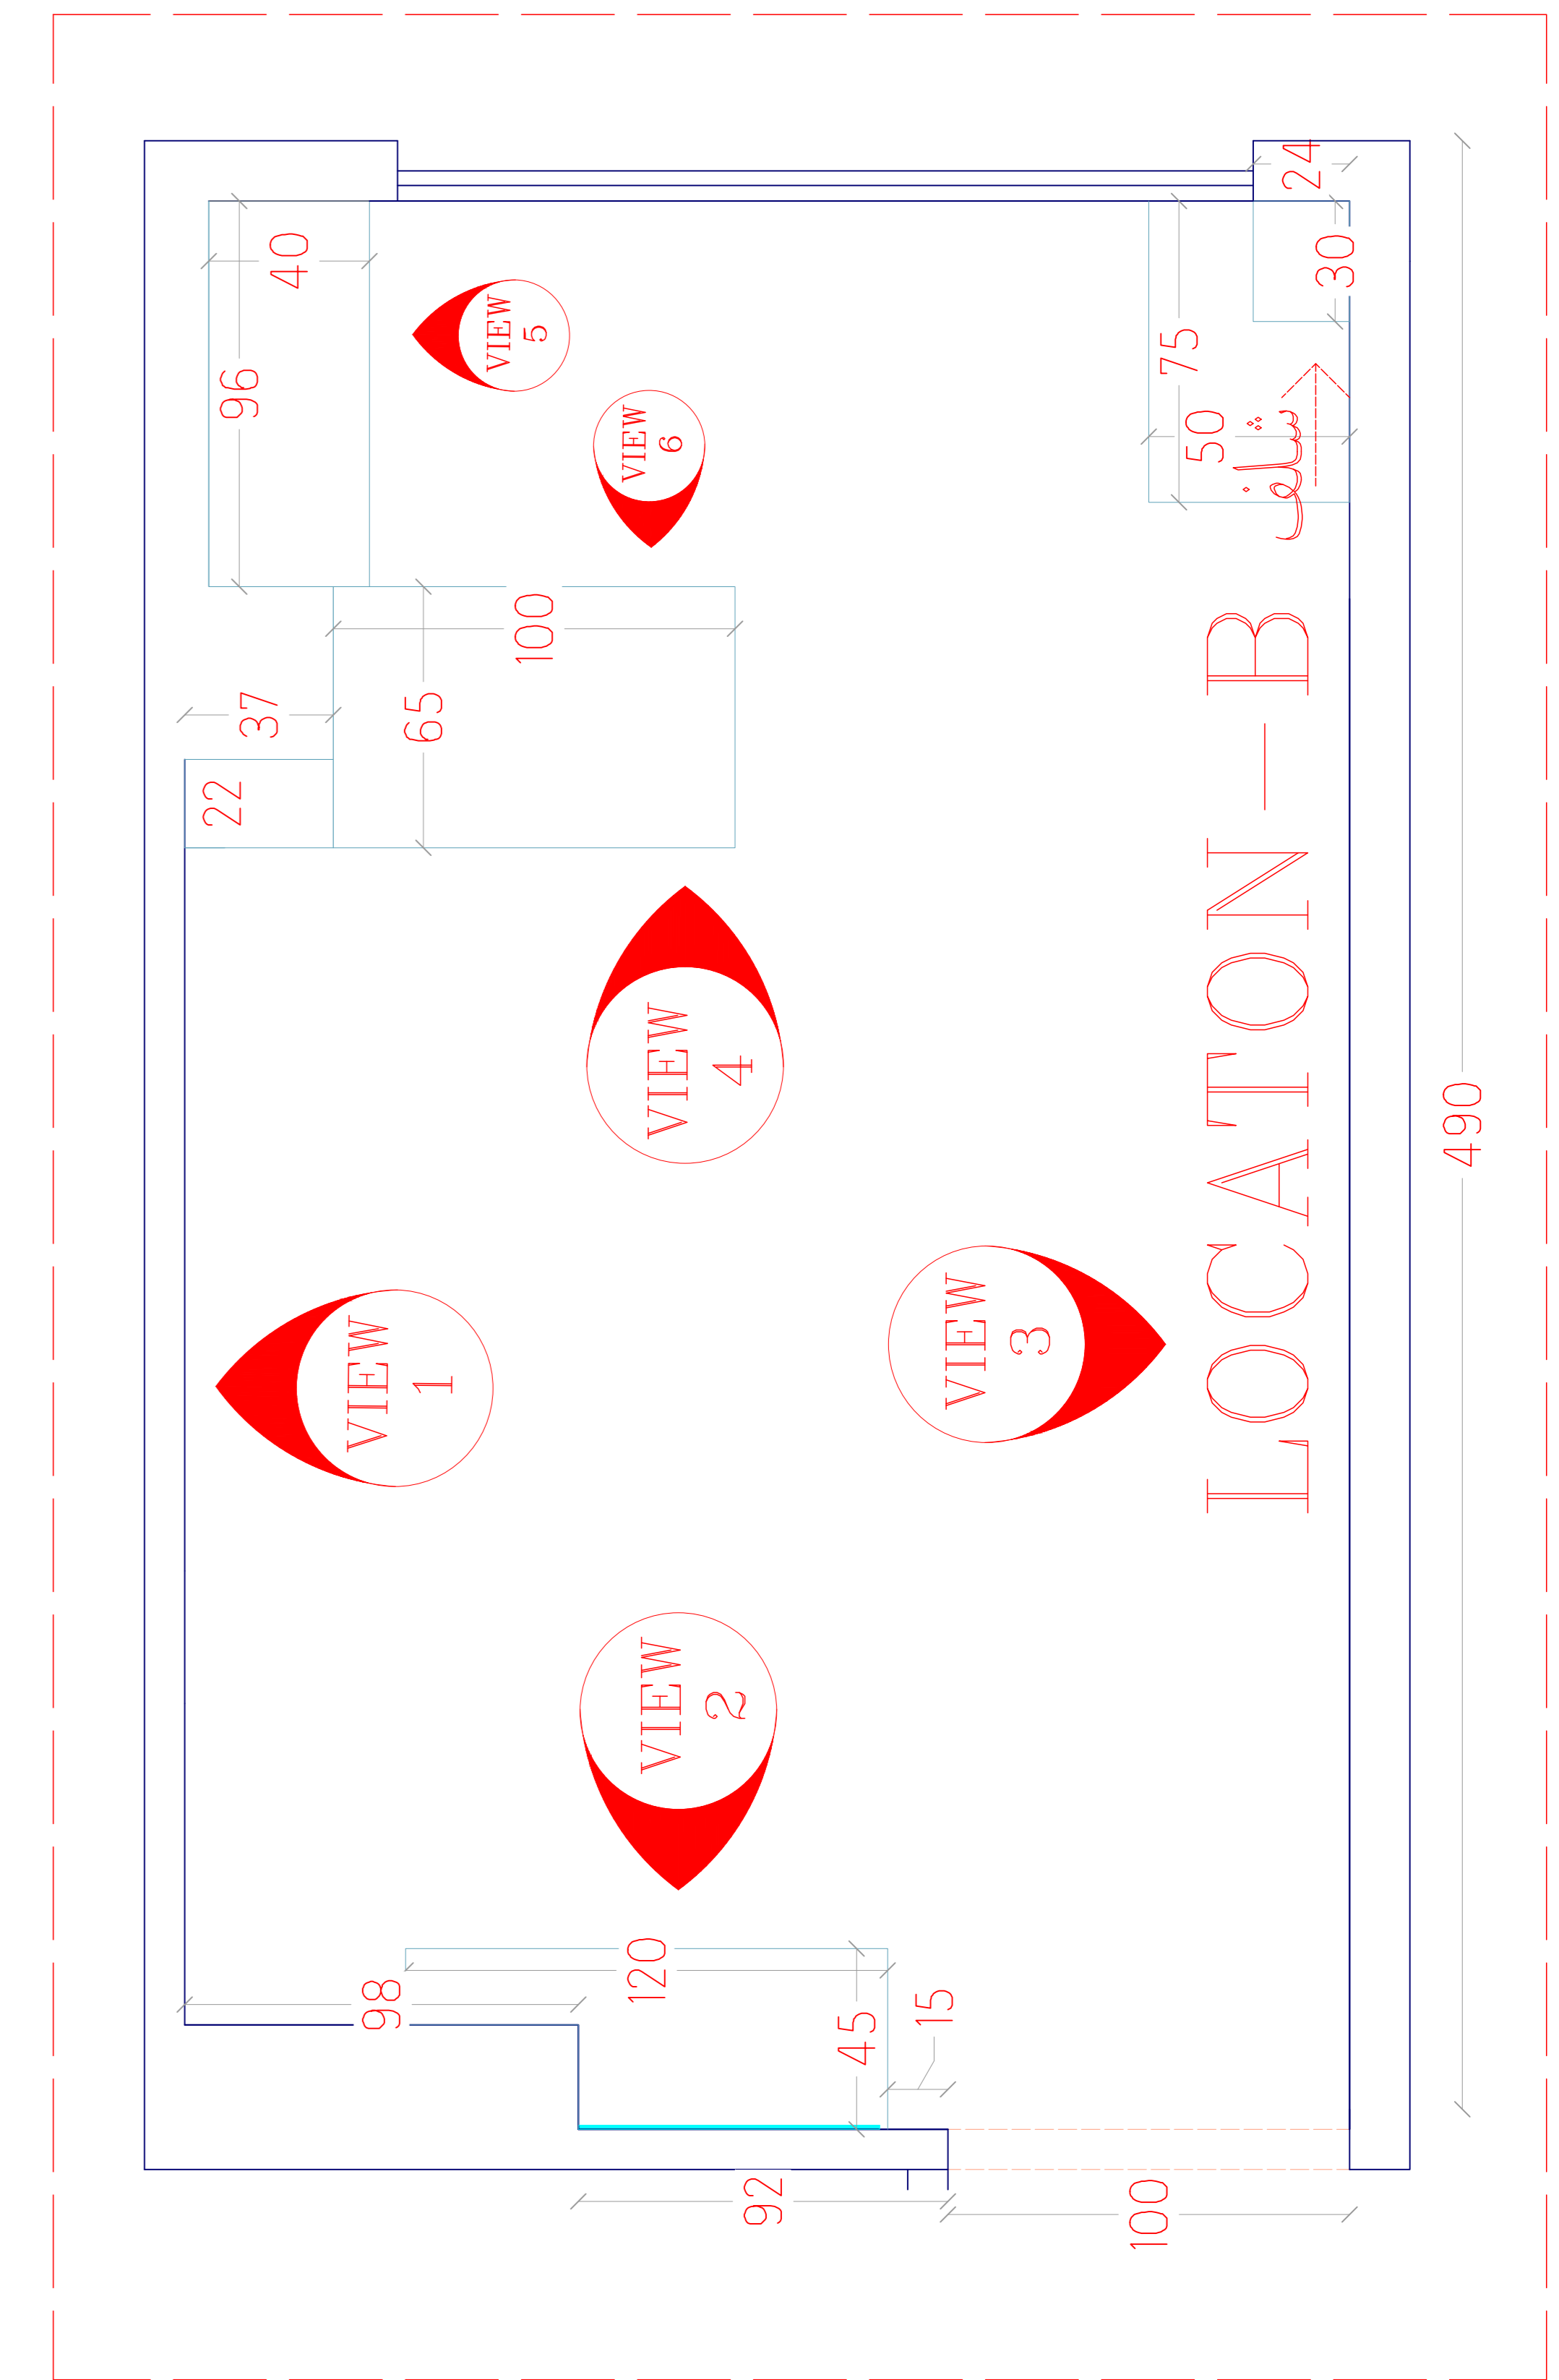

LOCATON-B VIEW5

Sheet number	Space:	Scale:	Type: Plan / Dimension	View code
39	ابعاد اتاق دختر		plan