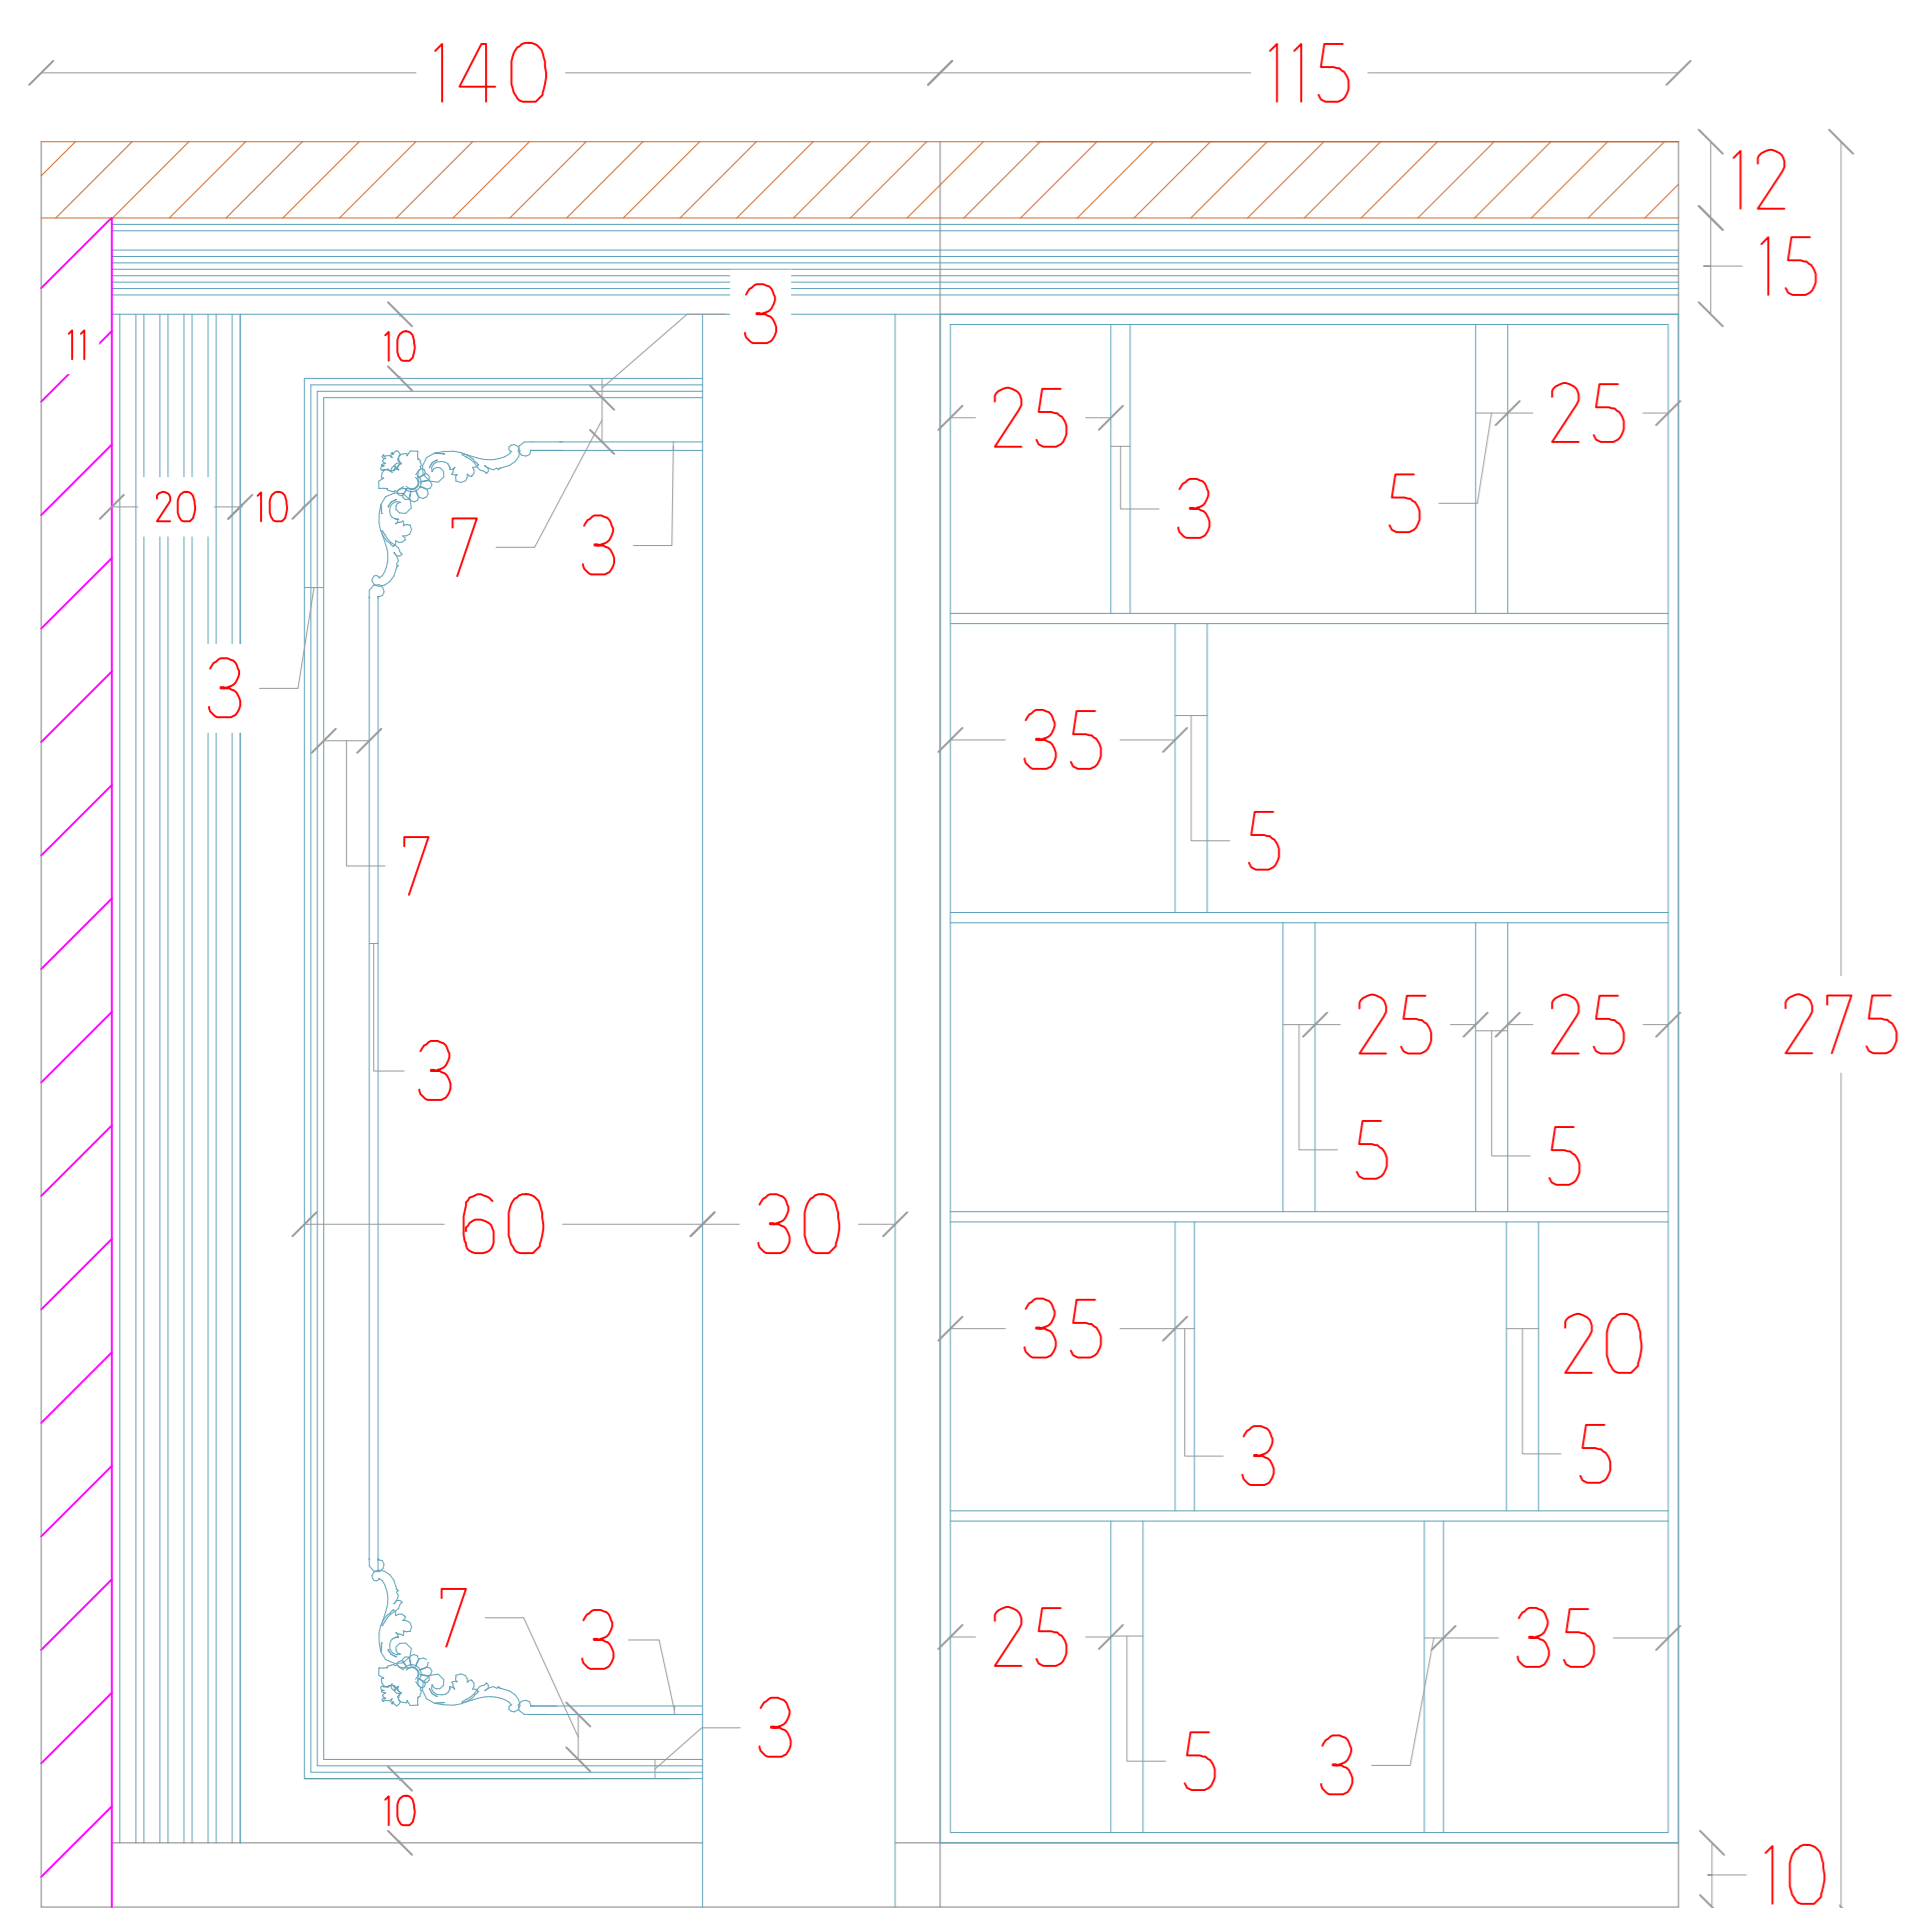

LOCATON-D

VIEW 4

Sheet number	Space:	Scale:	Type: Plan / Dimension	View code
18	ابعاد سالن		Plan / Dimension	plan