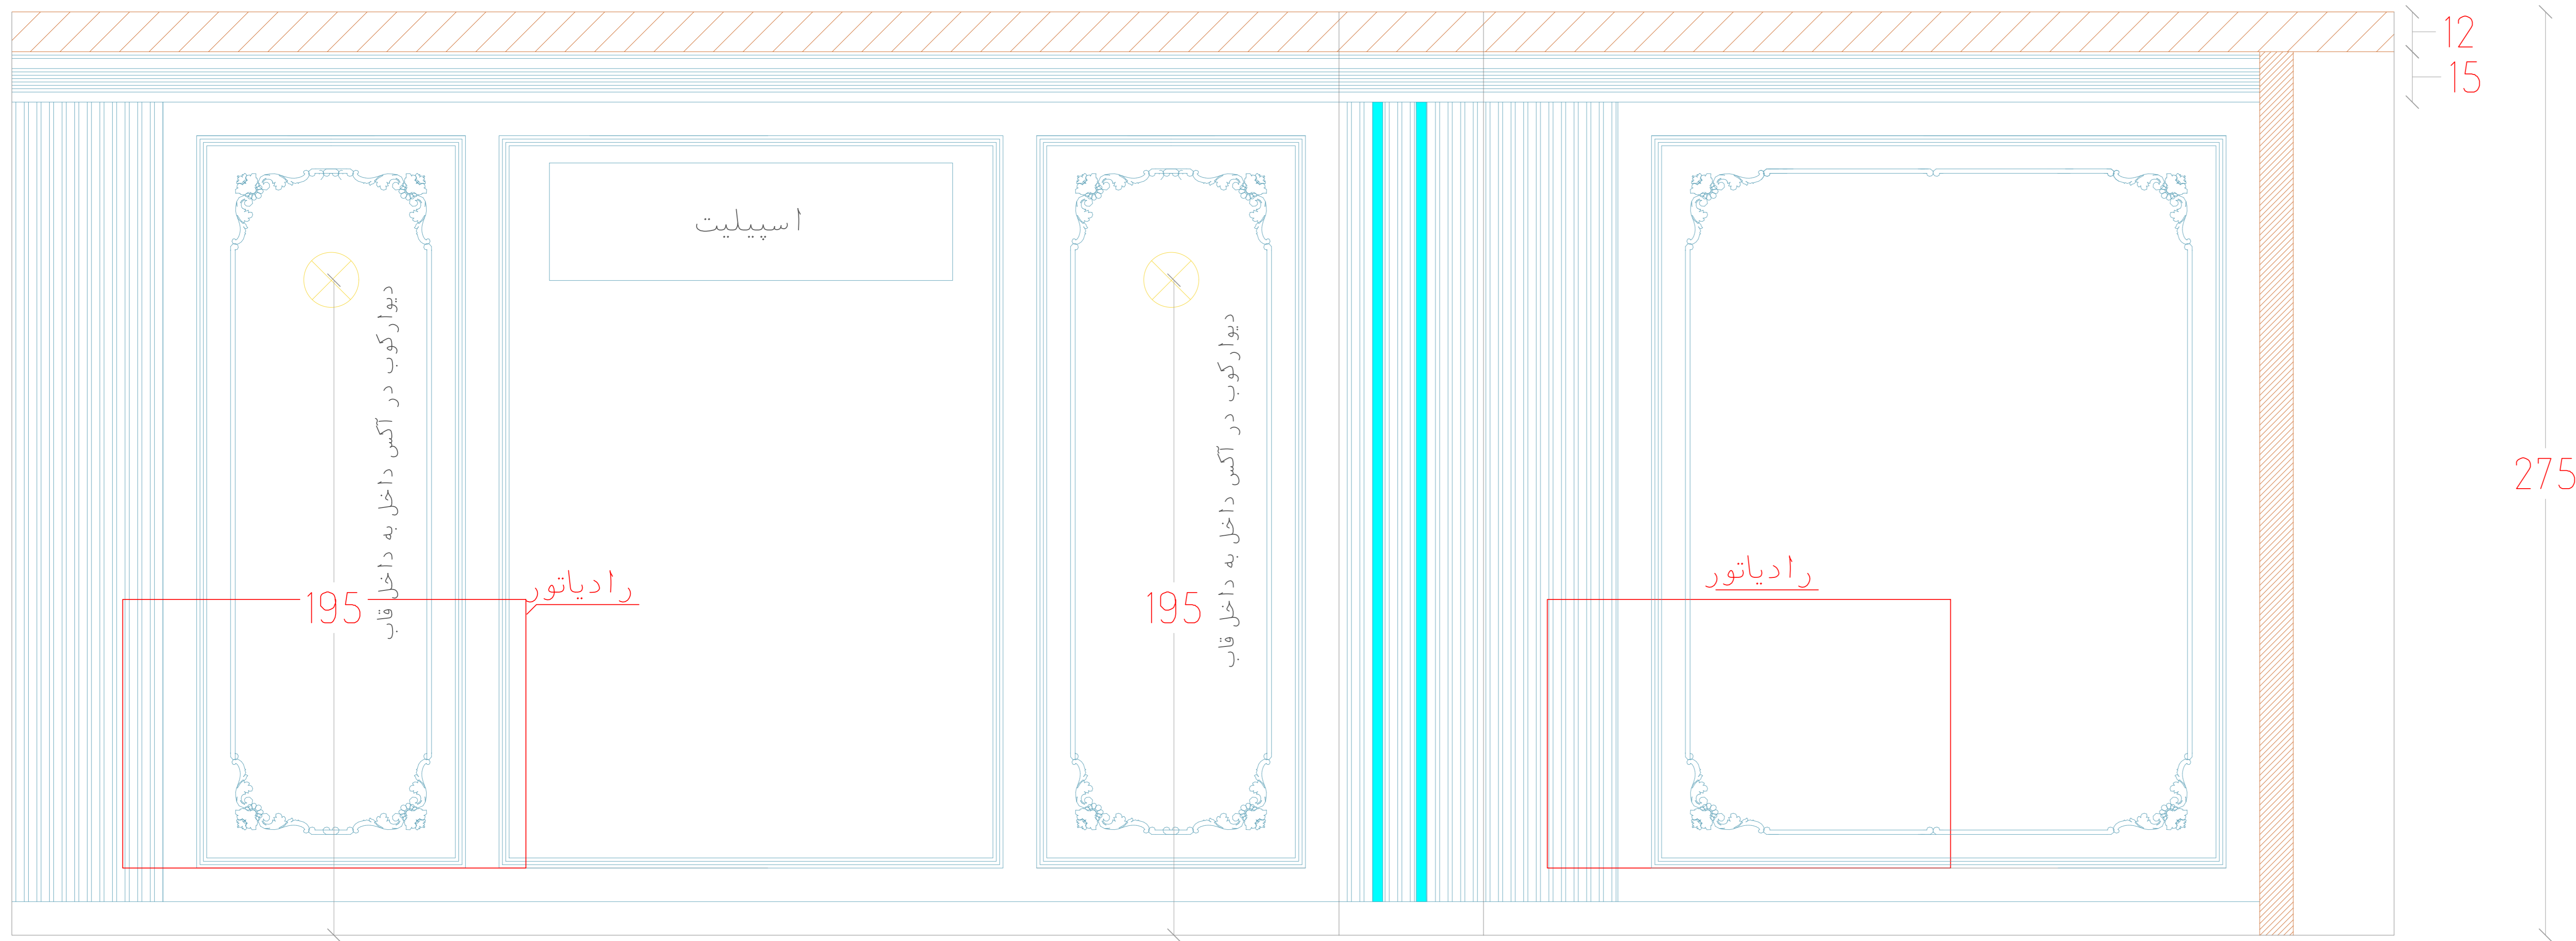

LOCATON-D

VIEW 1

Sheet number	Space:	Scale:	Type: Plan / Dimension	View code
15	ابعاد سالن		Plan / Dimension	plan