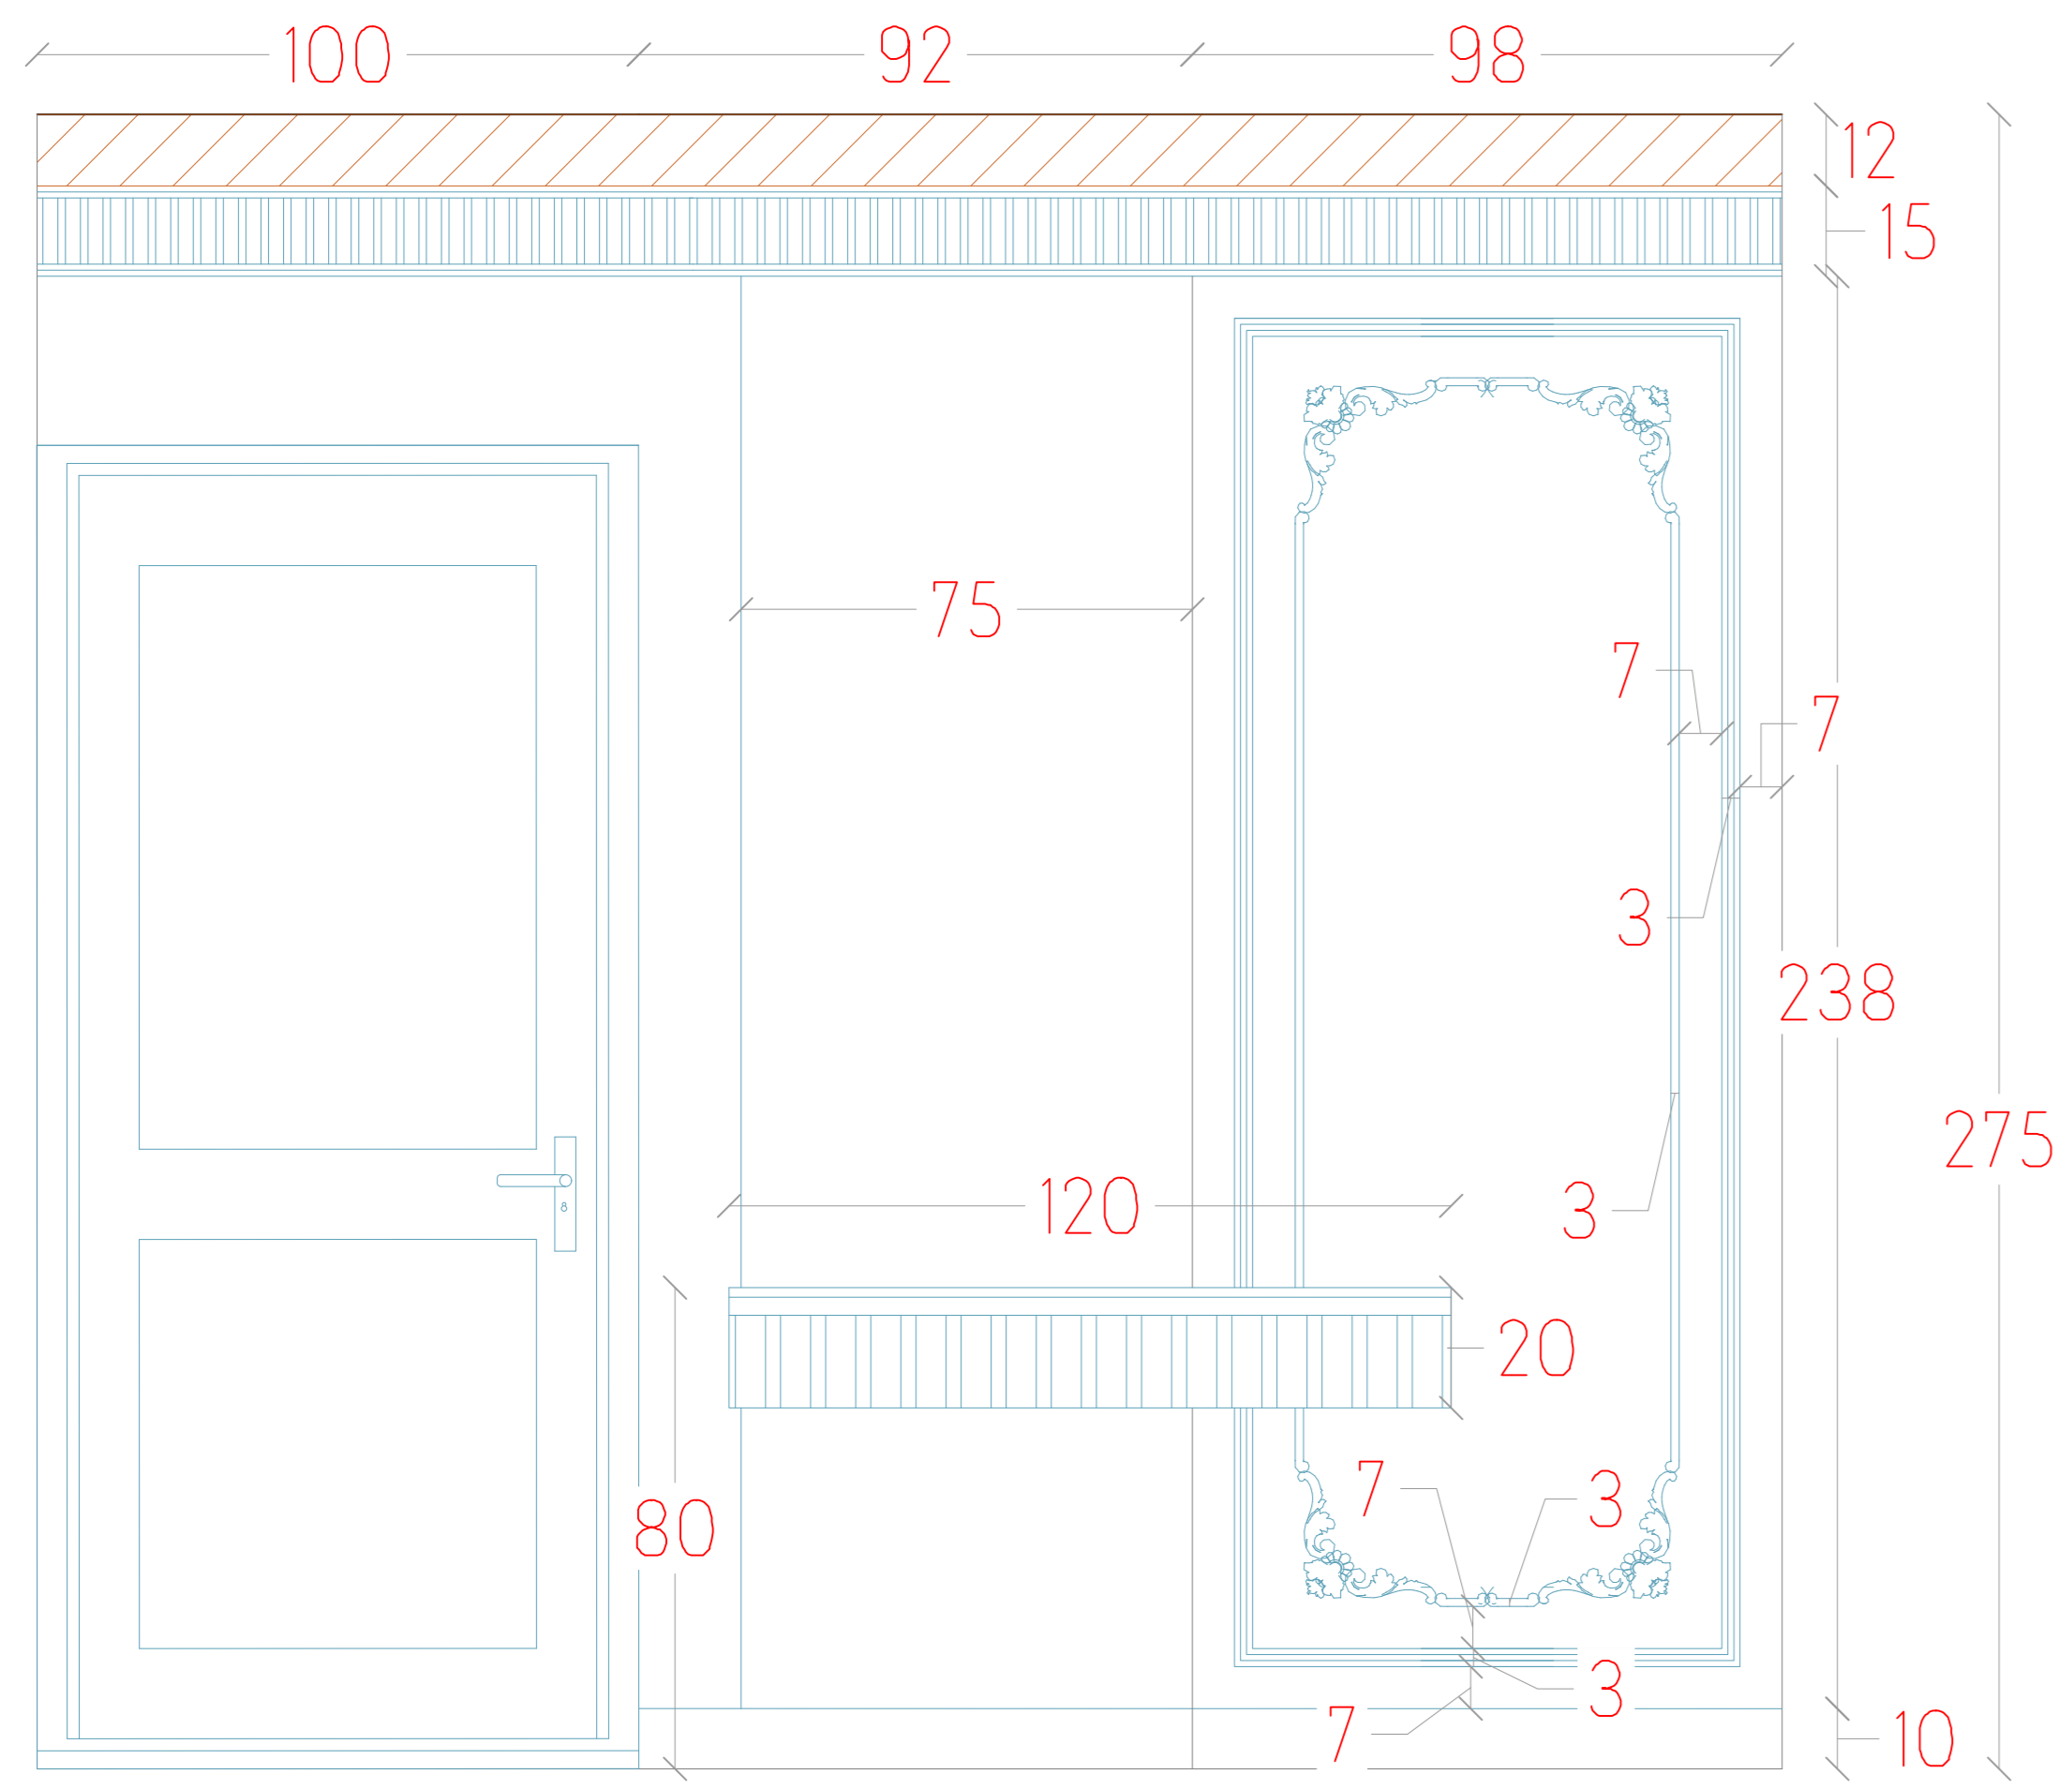

# LOCATON - B

Sheet number	Space:			رتدر	Scale:	Type: Plan / Dimension	View code
33							plan

# LOCATON-B

Sheet number	Space:	Scale:	Type: Plan / Dimension	View code
34	پلان		plan	

# LOCATON-B VIEW1

Sheet number	Space:	Scale:	Type: Plan / Dimension	View code
35	ابعاد اتاق دختر		Plan / Dimension	plan

# LOCATON-B VIEW2

Sheet number	Space:	Scale:	Type: Plan / Dimension	View code
36	ابعاد اتاق دختر		Plan / Dimension	plan