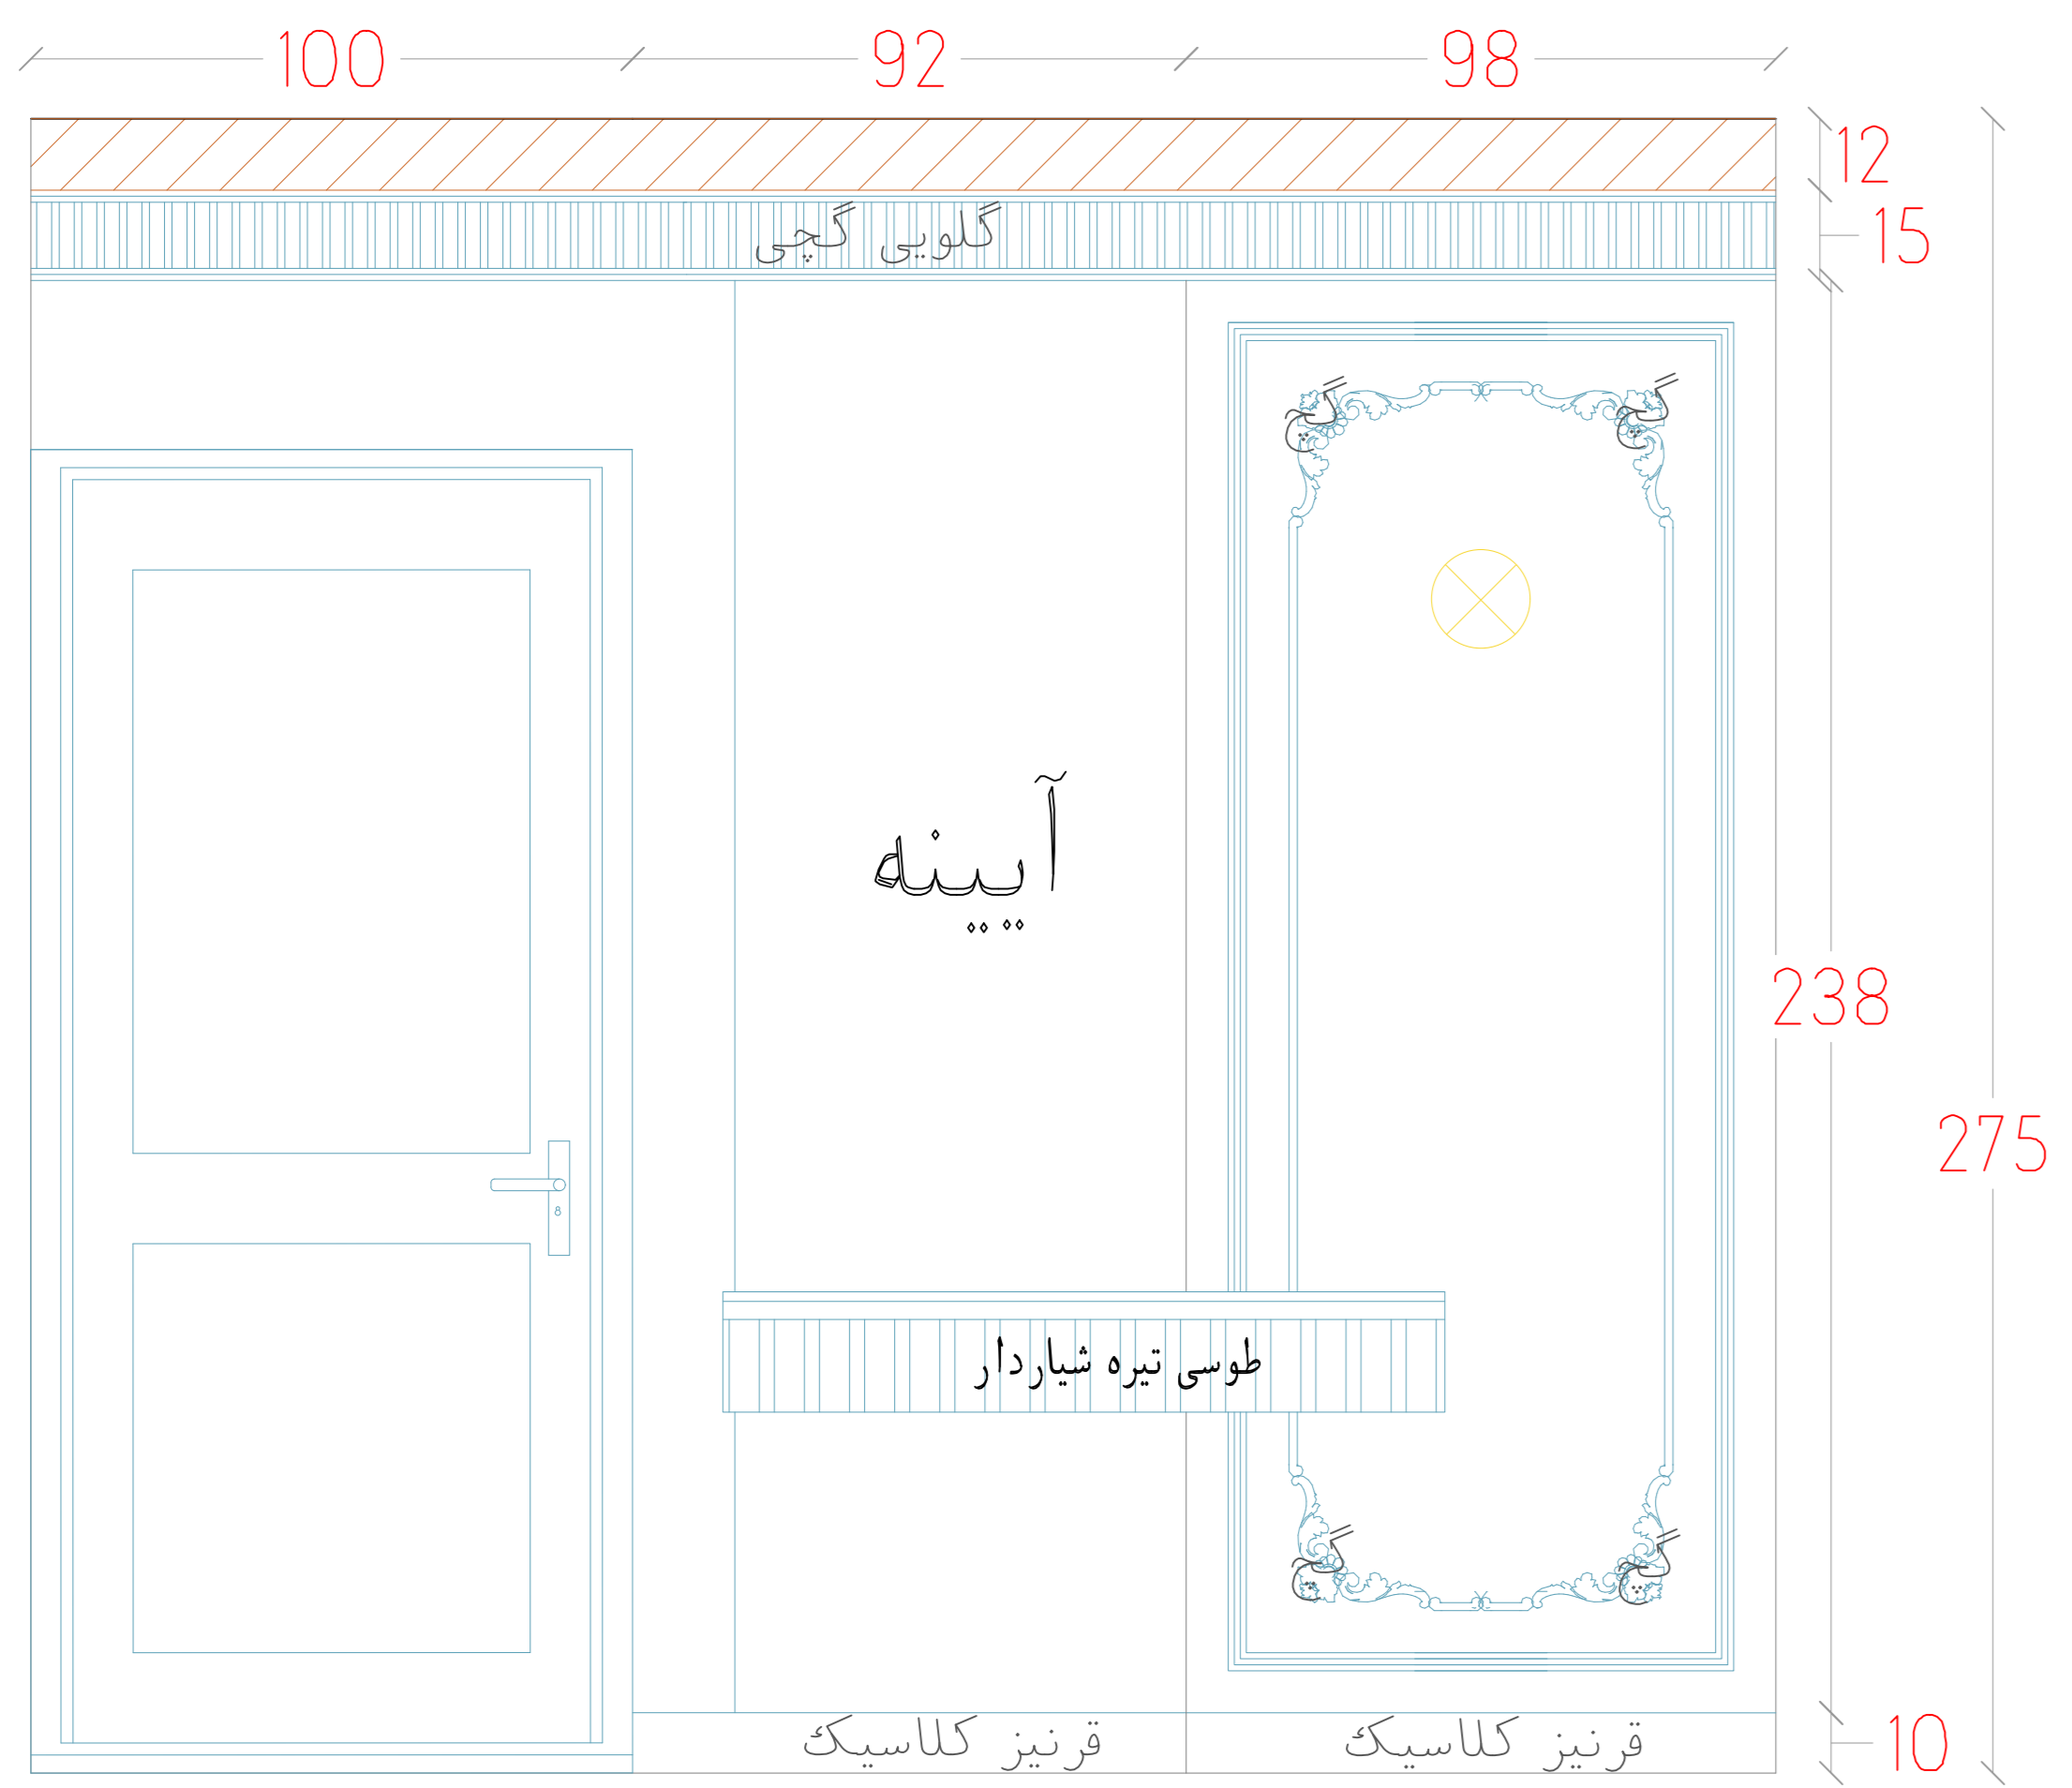

LOCATON-B VIEW2

Sheet number	Space:	Scale:	Type: Plan / Dimension	View code
36	ابعاد اتاق دختر		Plan / Dimension	plan