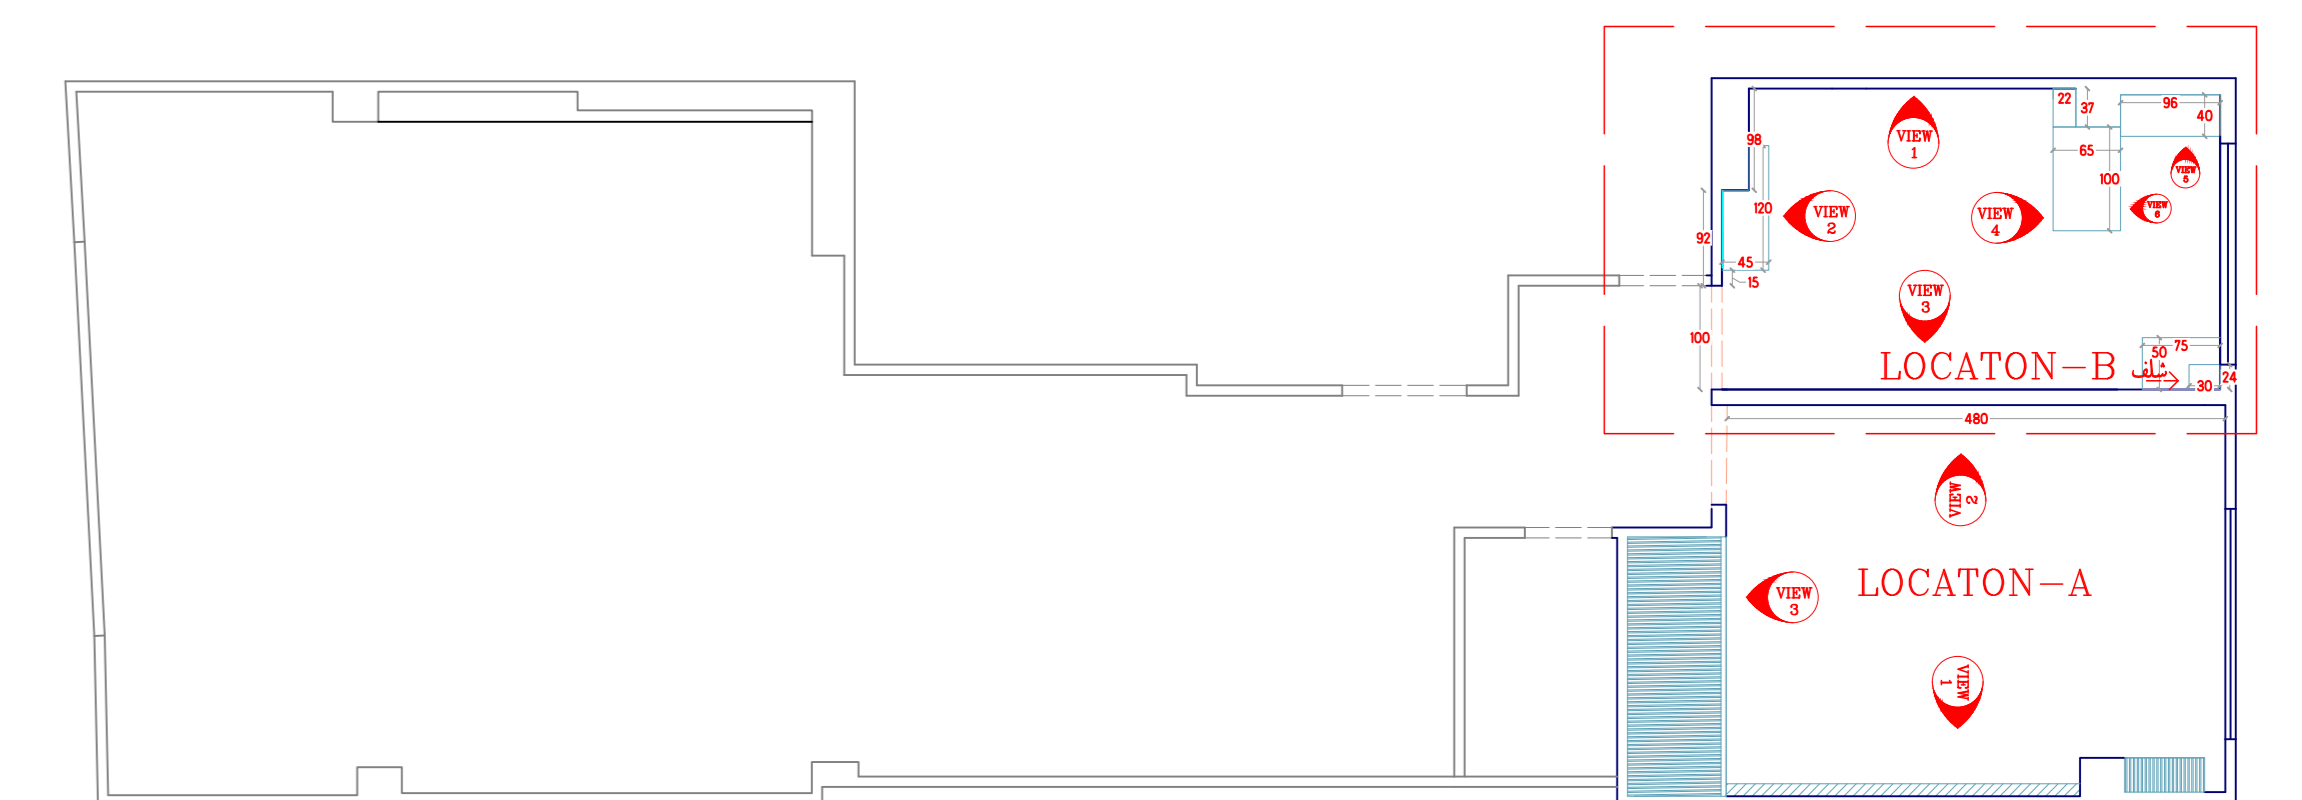

LOCATON-B VIEW5

Sheet number	Space:	Scale:	Type: Plan / Dimension	View code
39	ابعاد اتاق دختر		plan