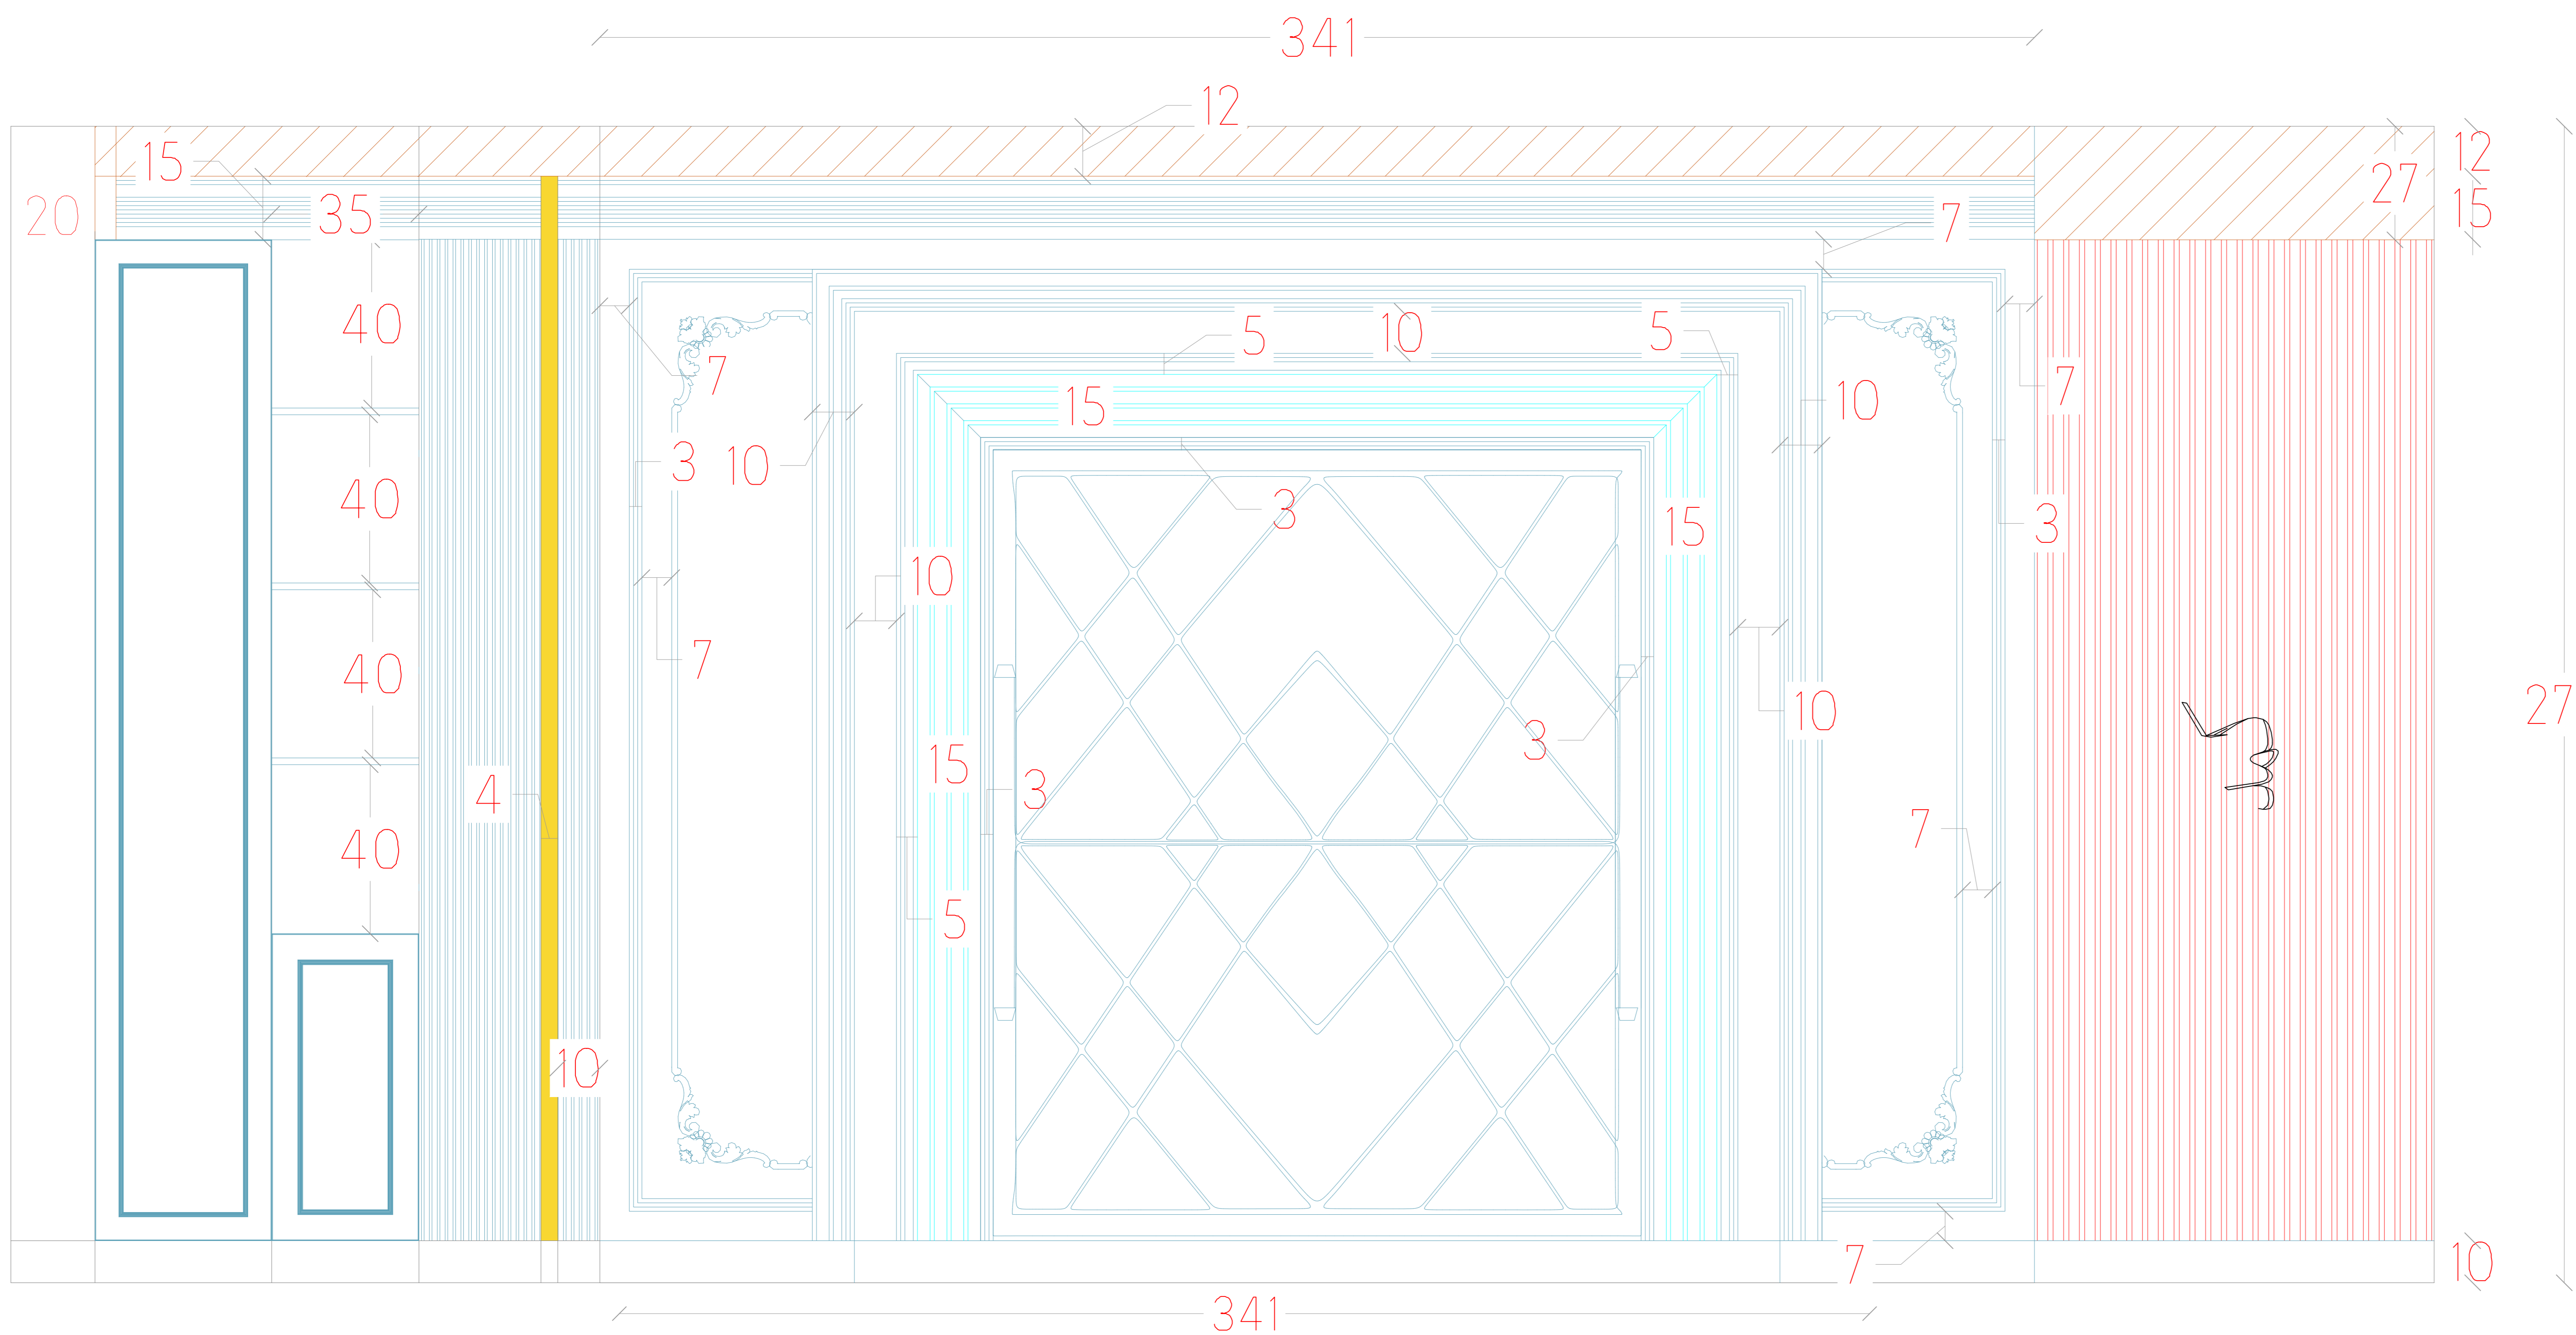

# LOCATON - A

**SH**  
SHADOW STUDIO  
09137993293

Sheet number	Space:	رندر	Scale:	Type: Plan / Dimension	View code
23					plan

Sheet number				View code
24	Space:	پلان	Scale:	plan
			Type: Plan / Dimension	

LOCATON - A VIEW 1

Sheet number	Space:	Scale:	Type: Plan / Dimension	View code
25	ابعاد اتاق پدرمادر		Plan / Dimension	plan

# LOCATON-A VIEW 1

Sheet number	Space: ابعاد اتاق پدرمادر		Scale:	Type: Plan / Dimension	View code
26					plan

# LOCATON - A VIEW 2

Sheet number	Space:	Scale:	Type: Plan / Dimension	View code
27	ابعاد اتاق پدرمادر		plan	