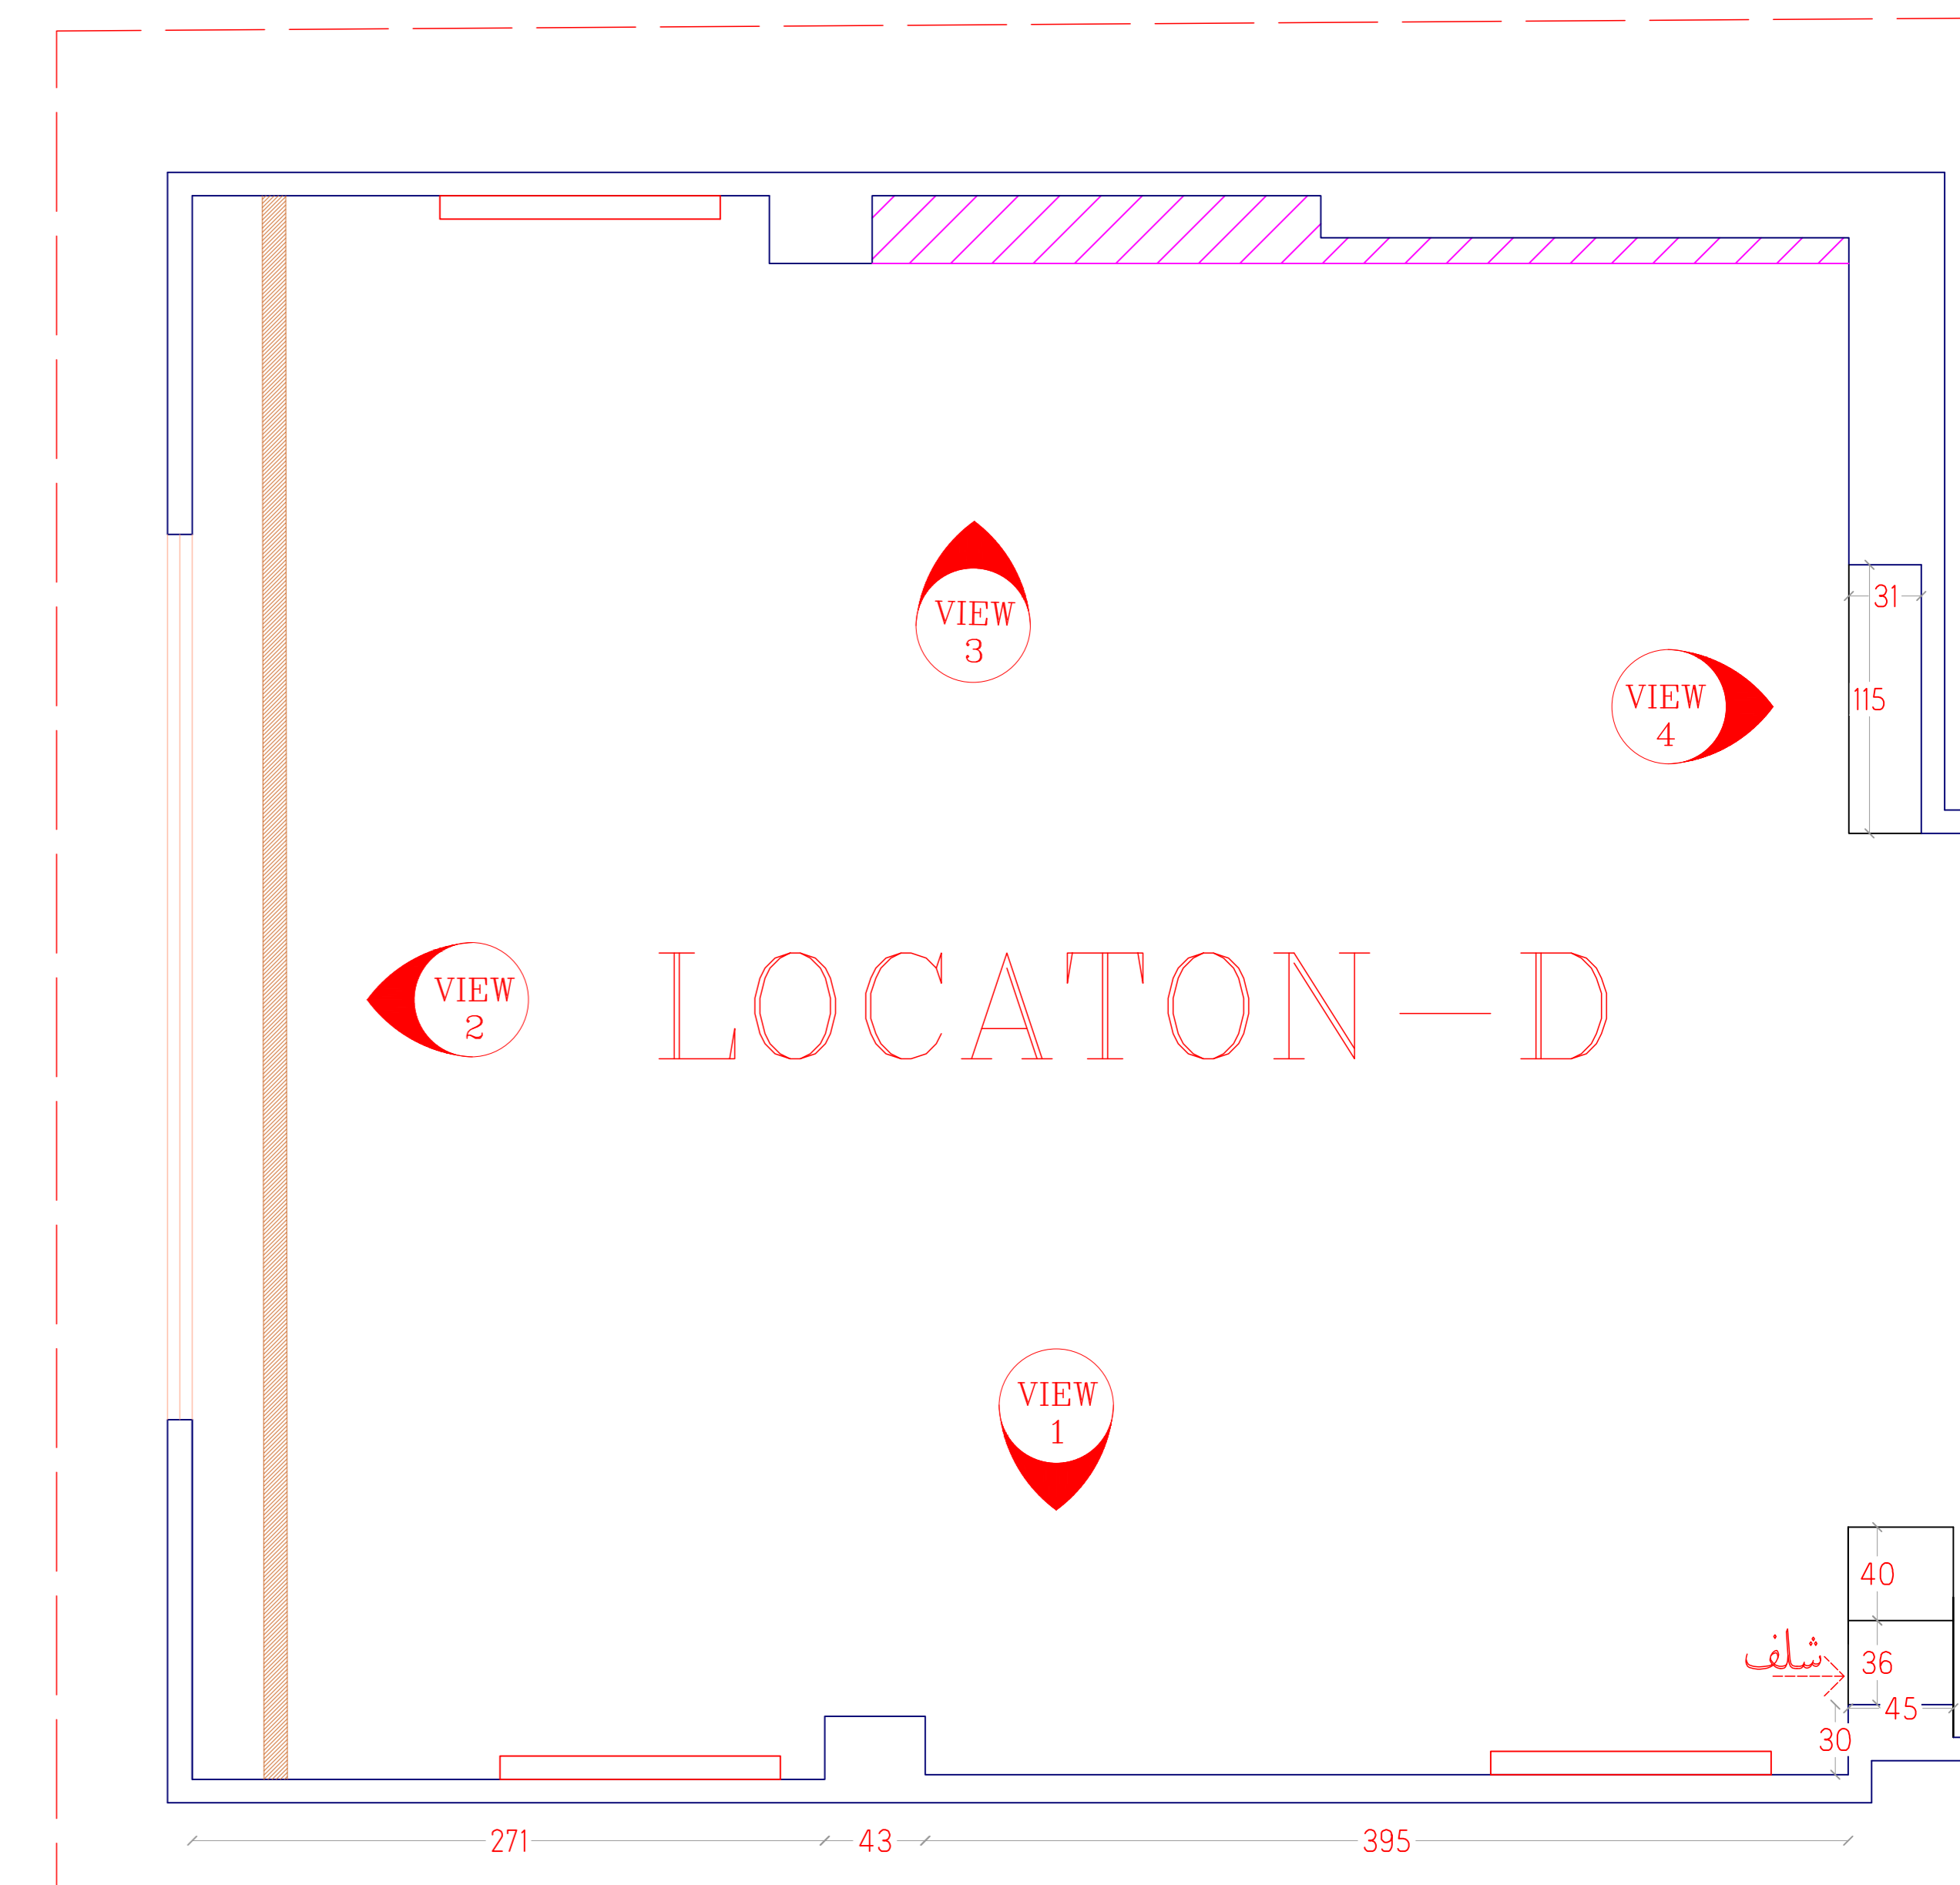

LOCATON-D

VIEW 4

Sheet number	Space:	Scale:	Type: Plan / Dimension	View code
18	ابعاد سالن		Plan / Dimension	plan