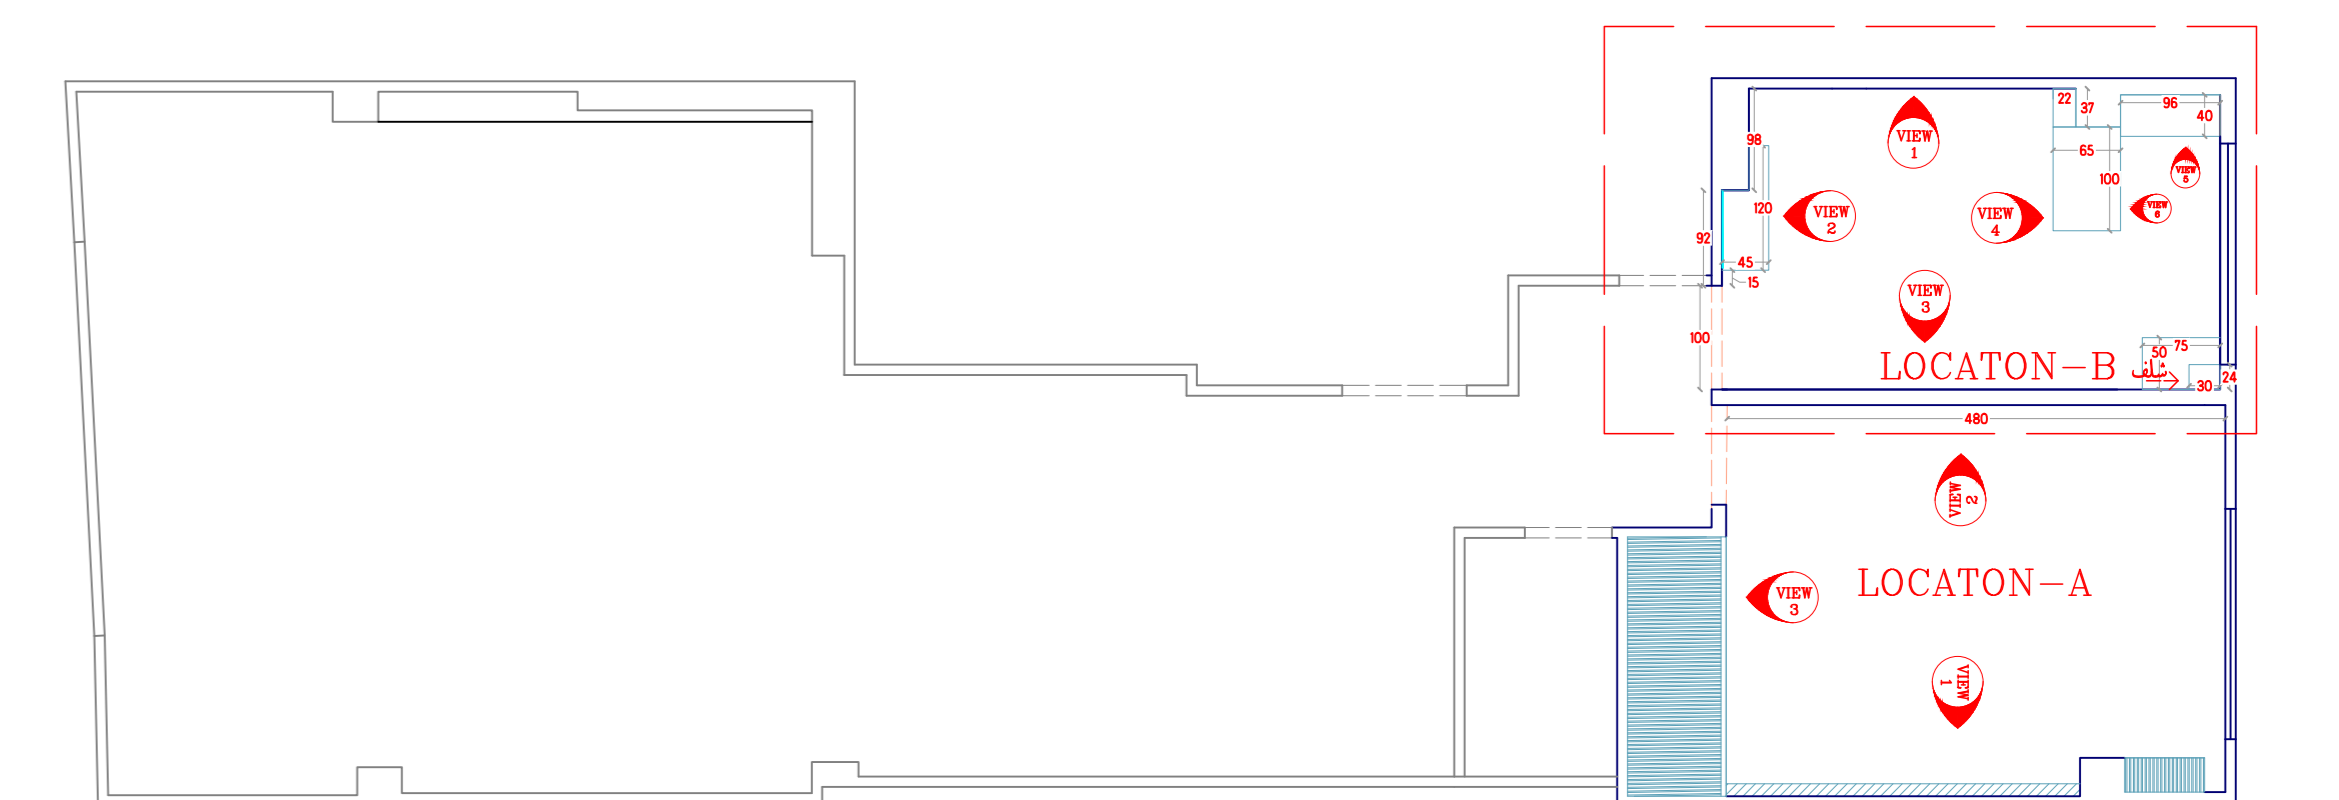

LOCATON - B

Sheet number	Space:			Scale:	Type: Plan / Dimension	View code
32	رتدر					plan