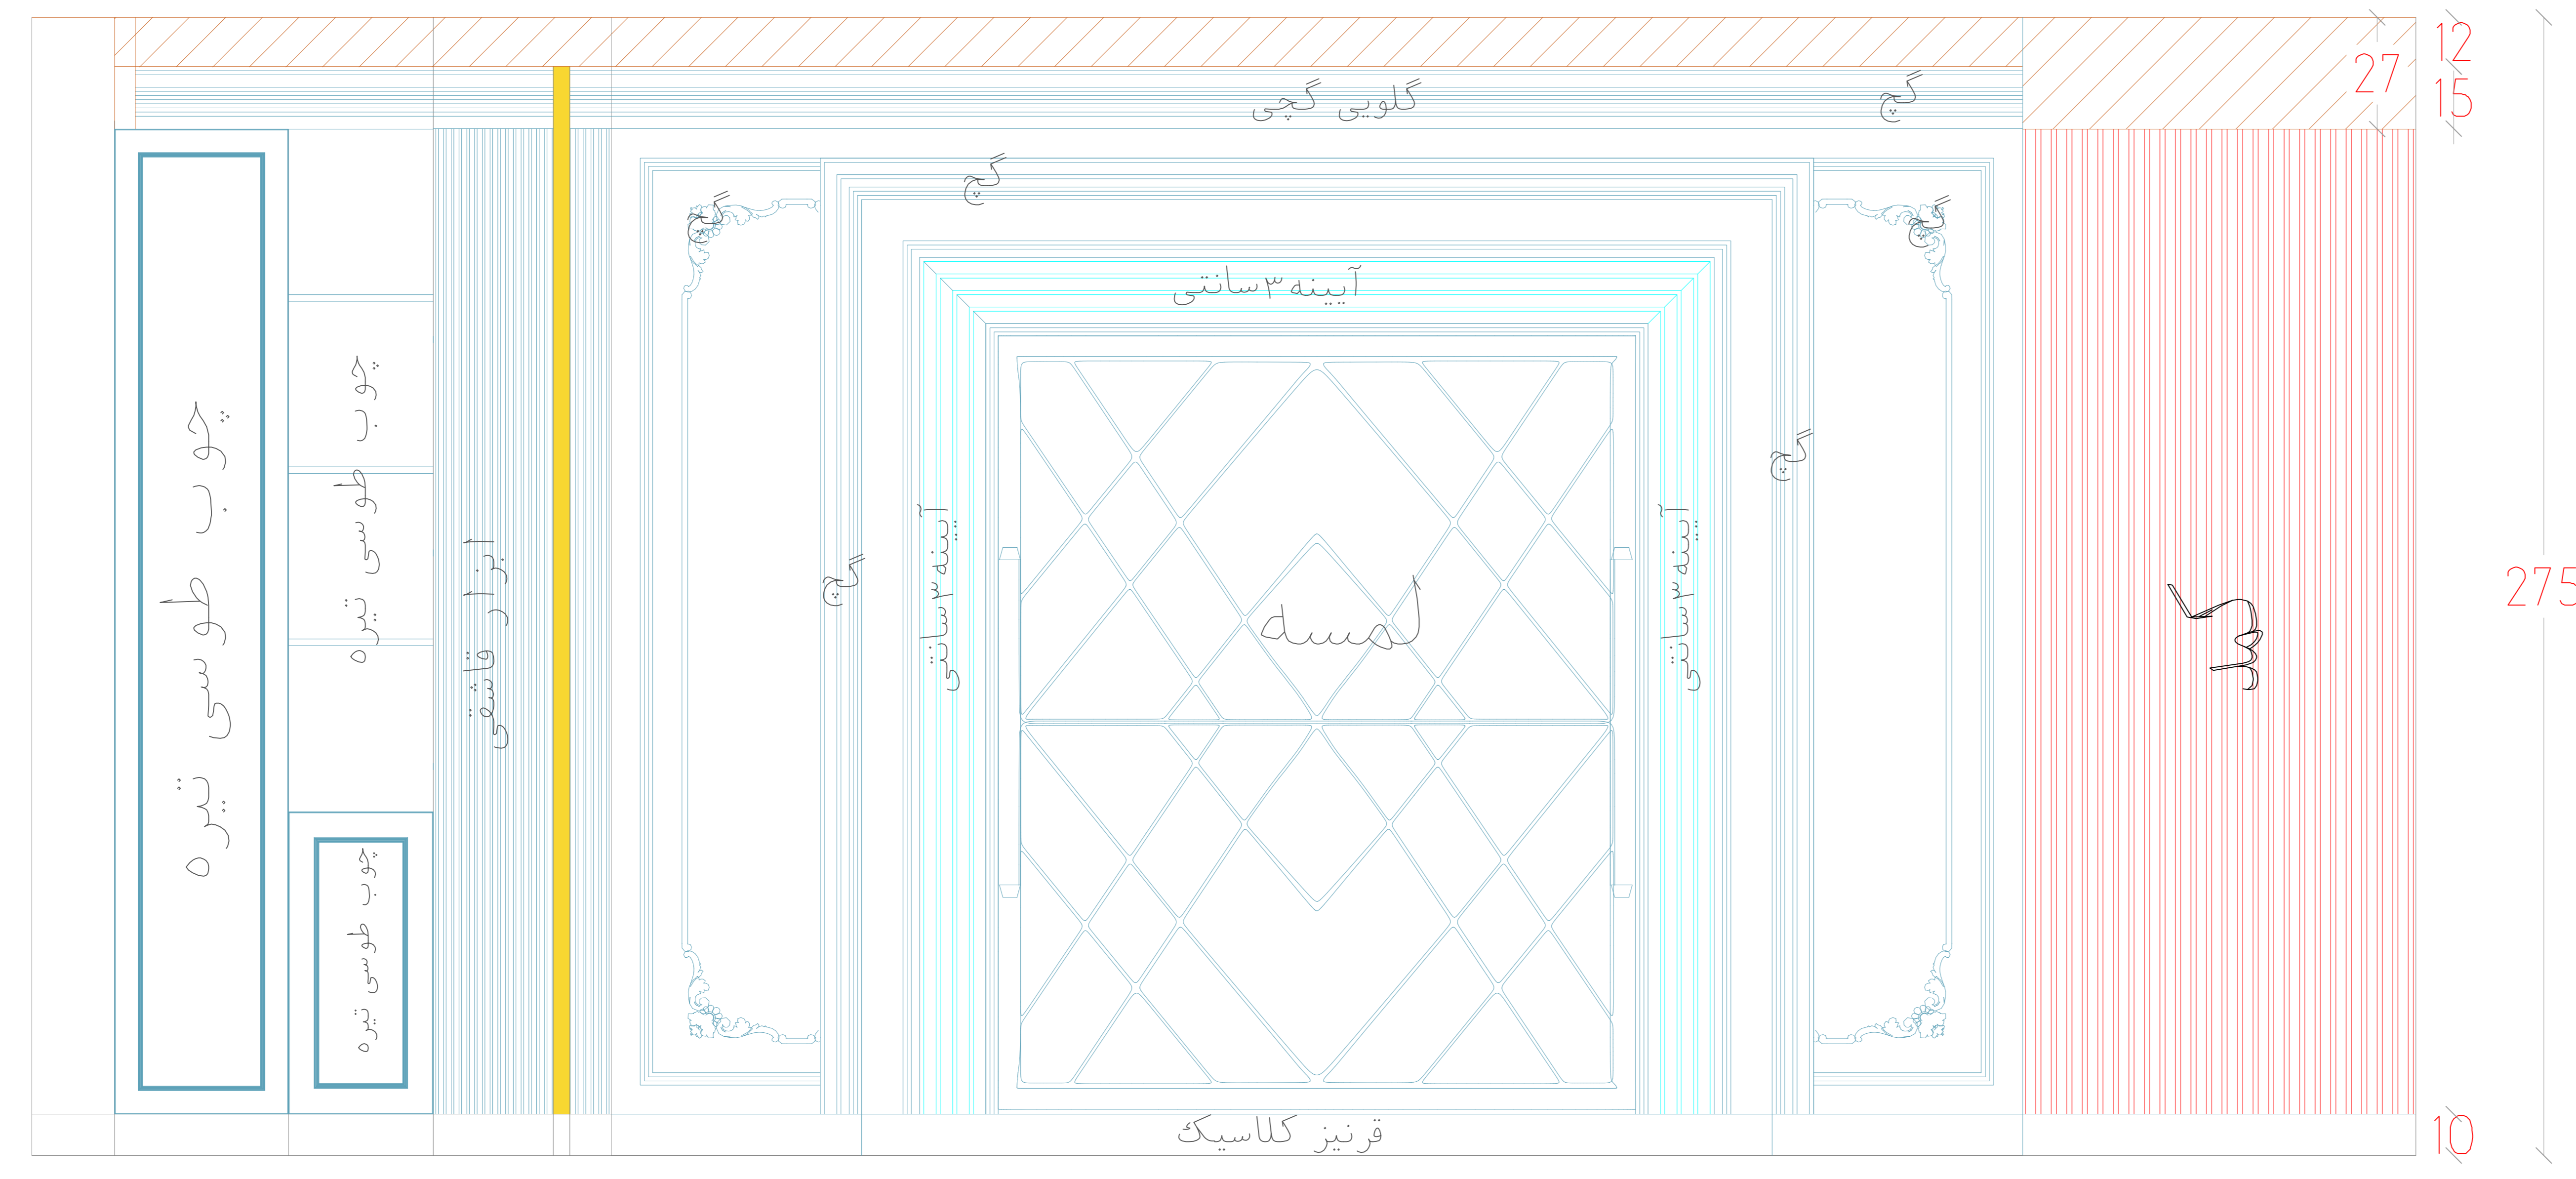

# LOCATON - A

**SH**  
SHADOW STUDIO  
09137993293

Sheet number	Space:	رندر	Scale:	Type: Plan / Dimension	View code
23					plan

Sheet number				View code
24	Space:	پلان	Scale:	plan
			Type: Plan / Dimension	

LOCATON - A VIEW 1

Sheet number	Space:	Scale:	Type: Plan / Dimension	View code
25	ابعاد اتاق پدرمادر		Plan / Dimension	plan

# LOCATON-A VIEW 1

Sheet number	Space: ابعاد اتاق پدرمادر		Scale:	Type: Plan / Dimension	View code
26					plan

# LOCATON - A VIEW 2

Sheet number	Space:	Scale:	Type: Plan / Dimension	View code
27	ابعاد اتاق پدرمادر		plan	