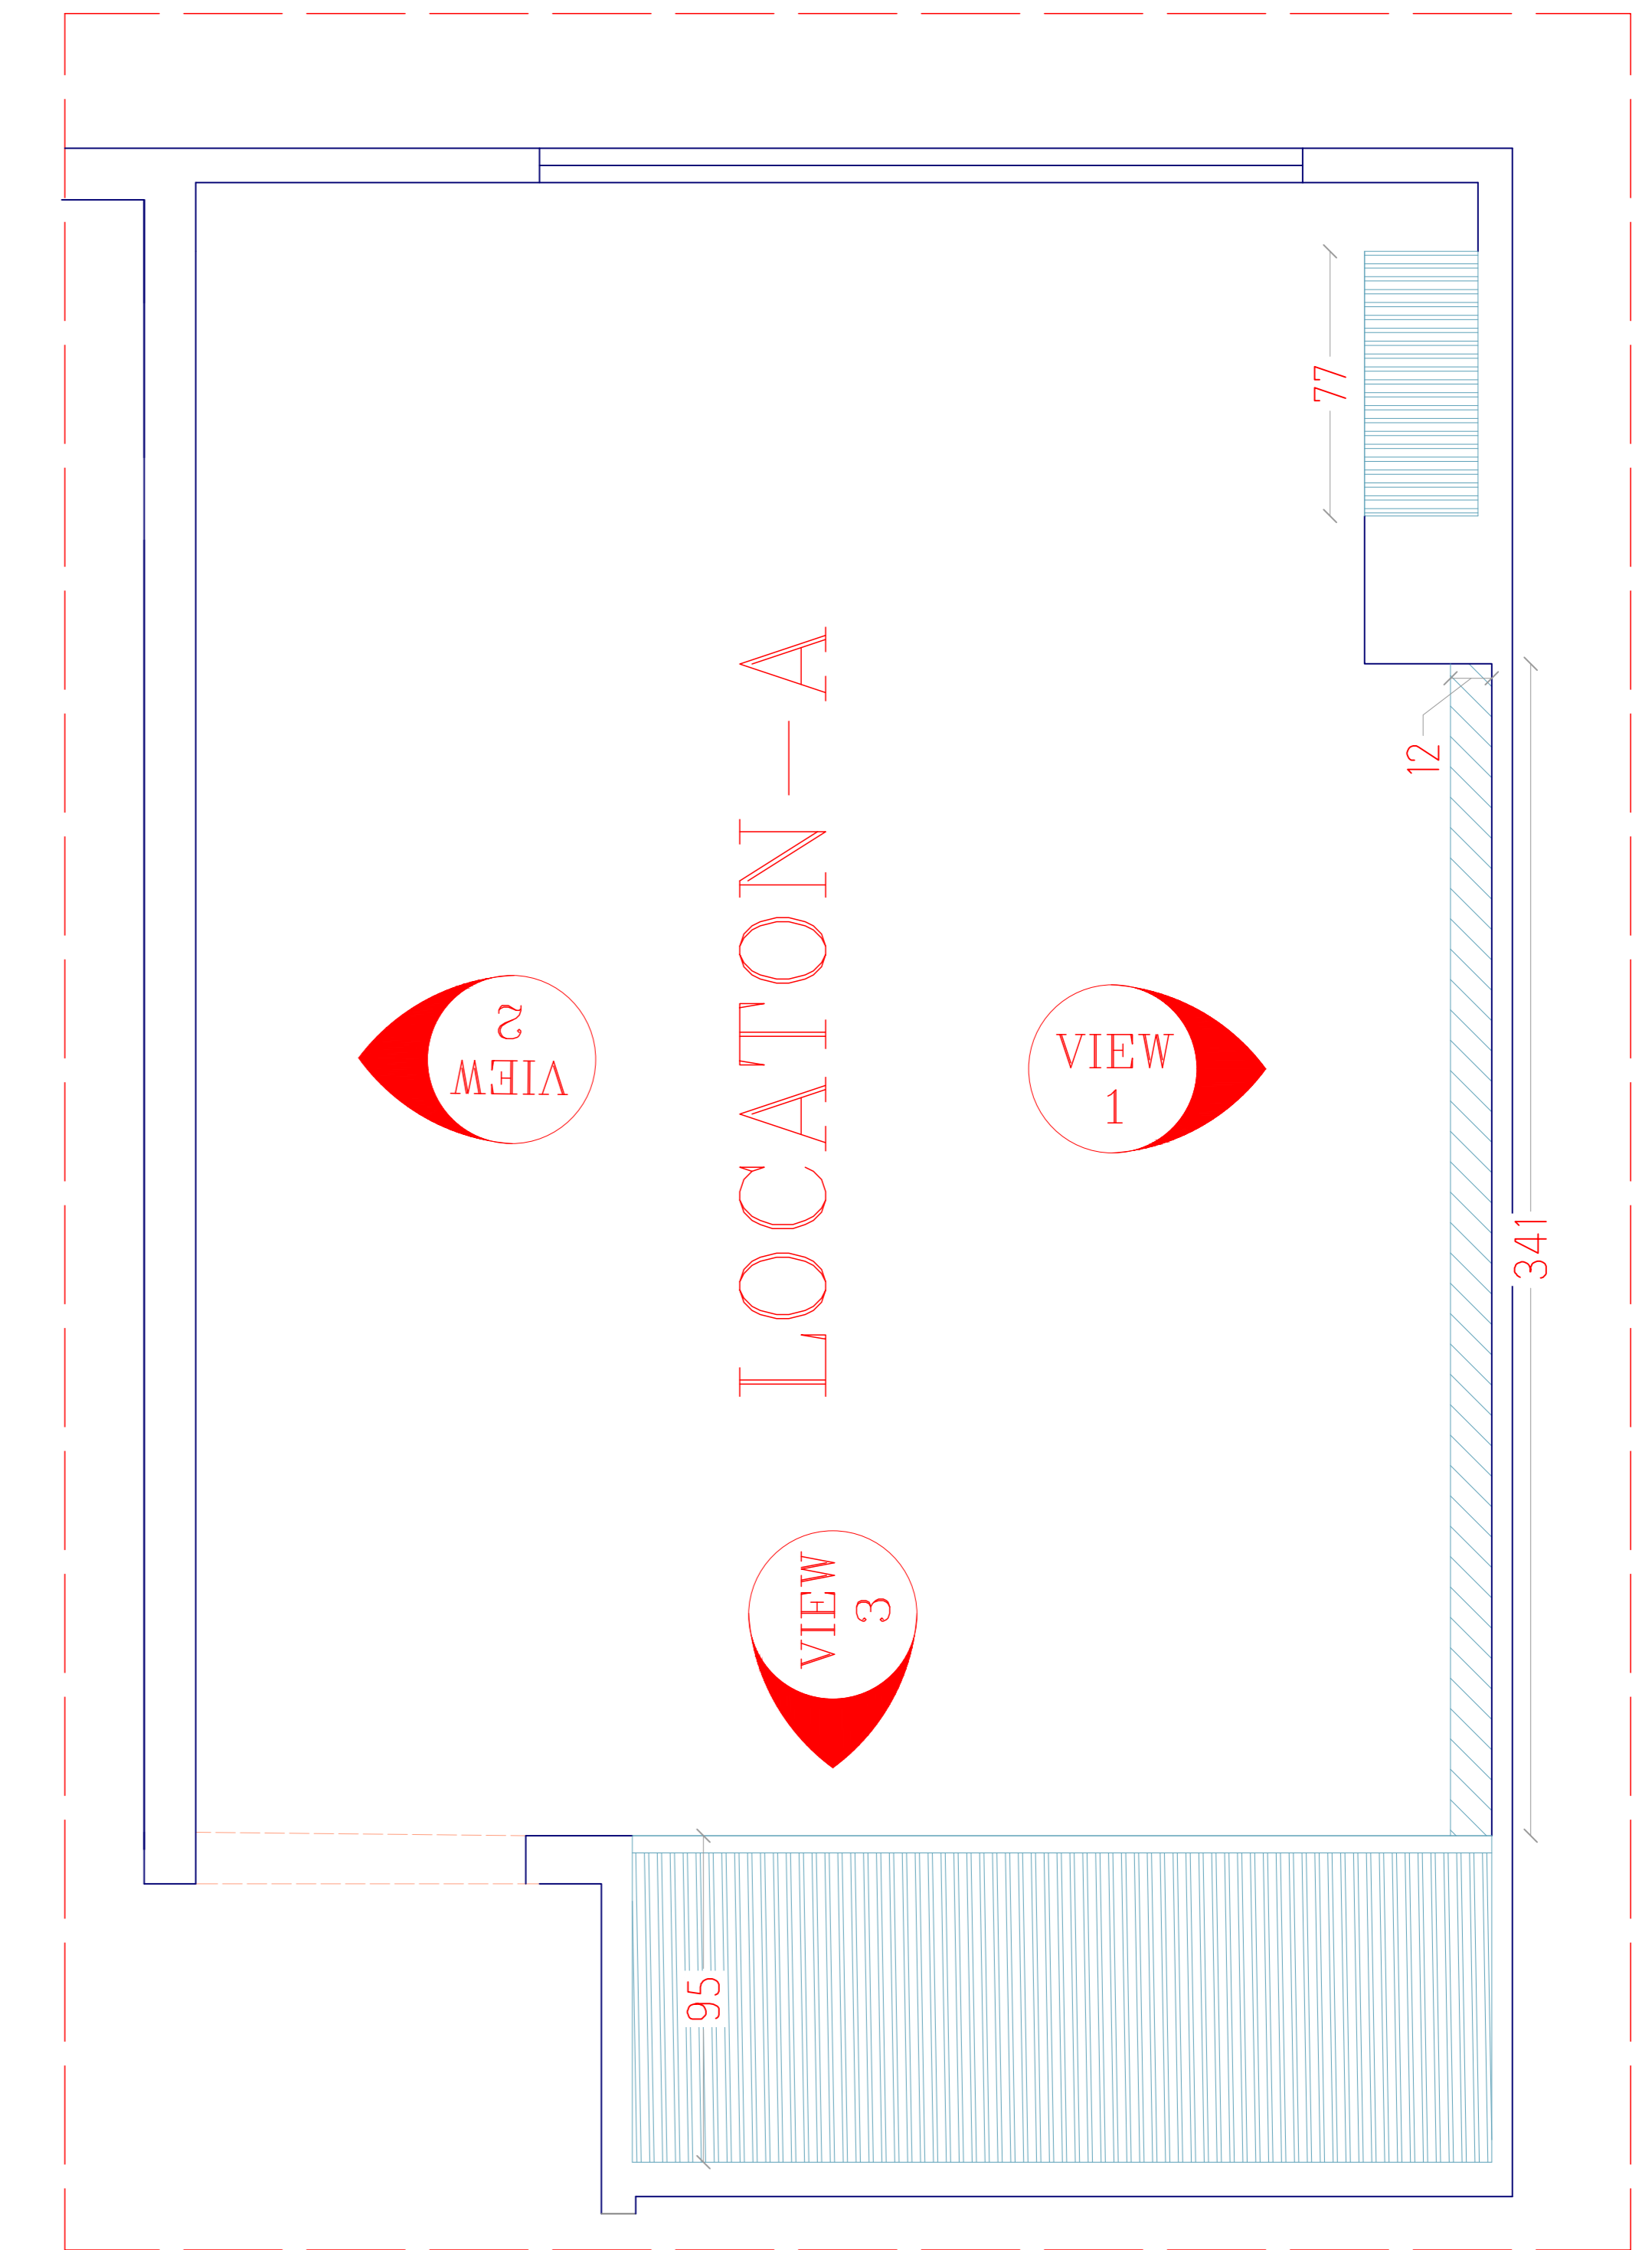

# LOCATON - A

**SH**  
SHADOW STUDIO  
09137993293

Sheet number	Space:	رندر	Scale:	Type: Plan / Dimension	View code
23					plan

Sheet number				View code
24	Space:	پلان	Scale:	plan
			Type: Plan / Dimension	

LOCATON - A VIEW 1

Sheet number	Space:	Scale:	Type: Plan / Dimension	View code
25	ابعاد اتاق پدرمادر		Plan / Dimension	plan

# LOCATON-A VIEW 1

Sheet number	Space: ابعاد اتاق پدرمادر		Scale:	Type: Plan / Dimension	View code
26					plan

# LOCATON - A VIEW 2

Sheet number	Space:	Scale:	Type: Plan / Dimension	View code
27	ابعاد اتاق پدرمادر		plan	