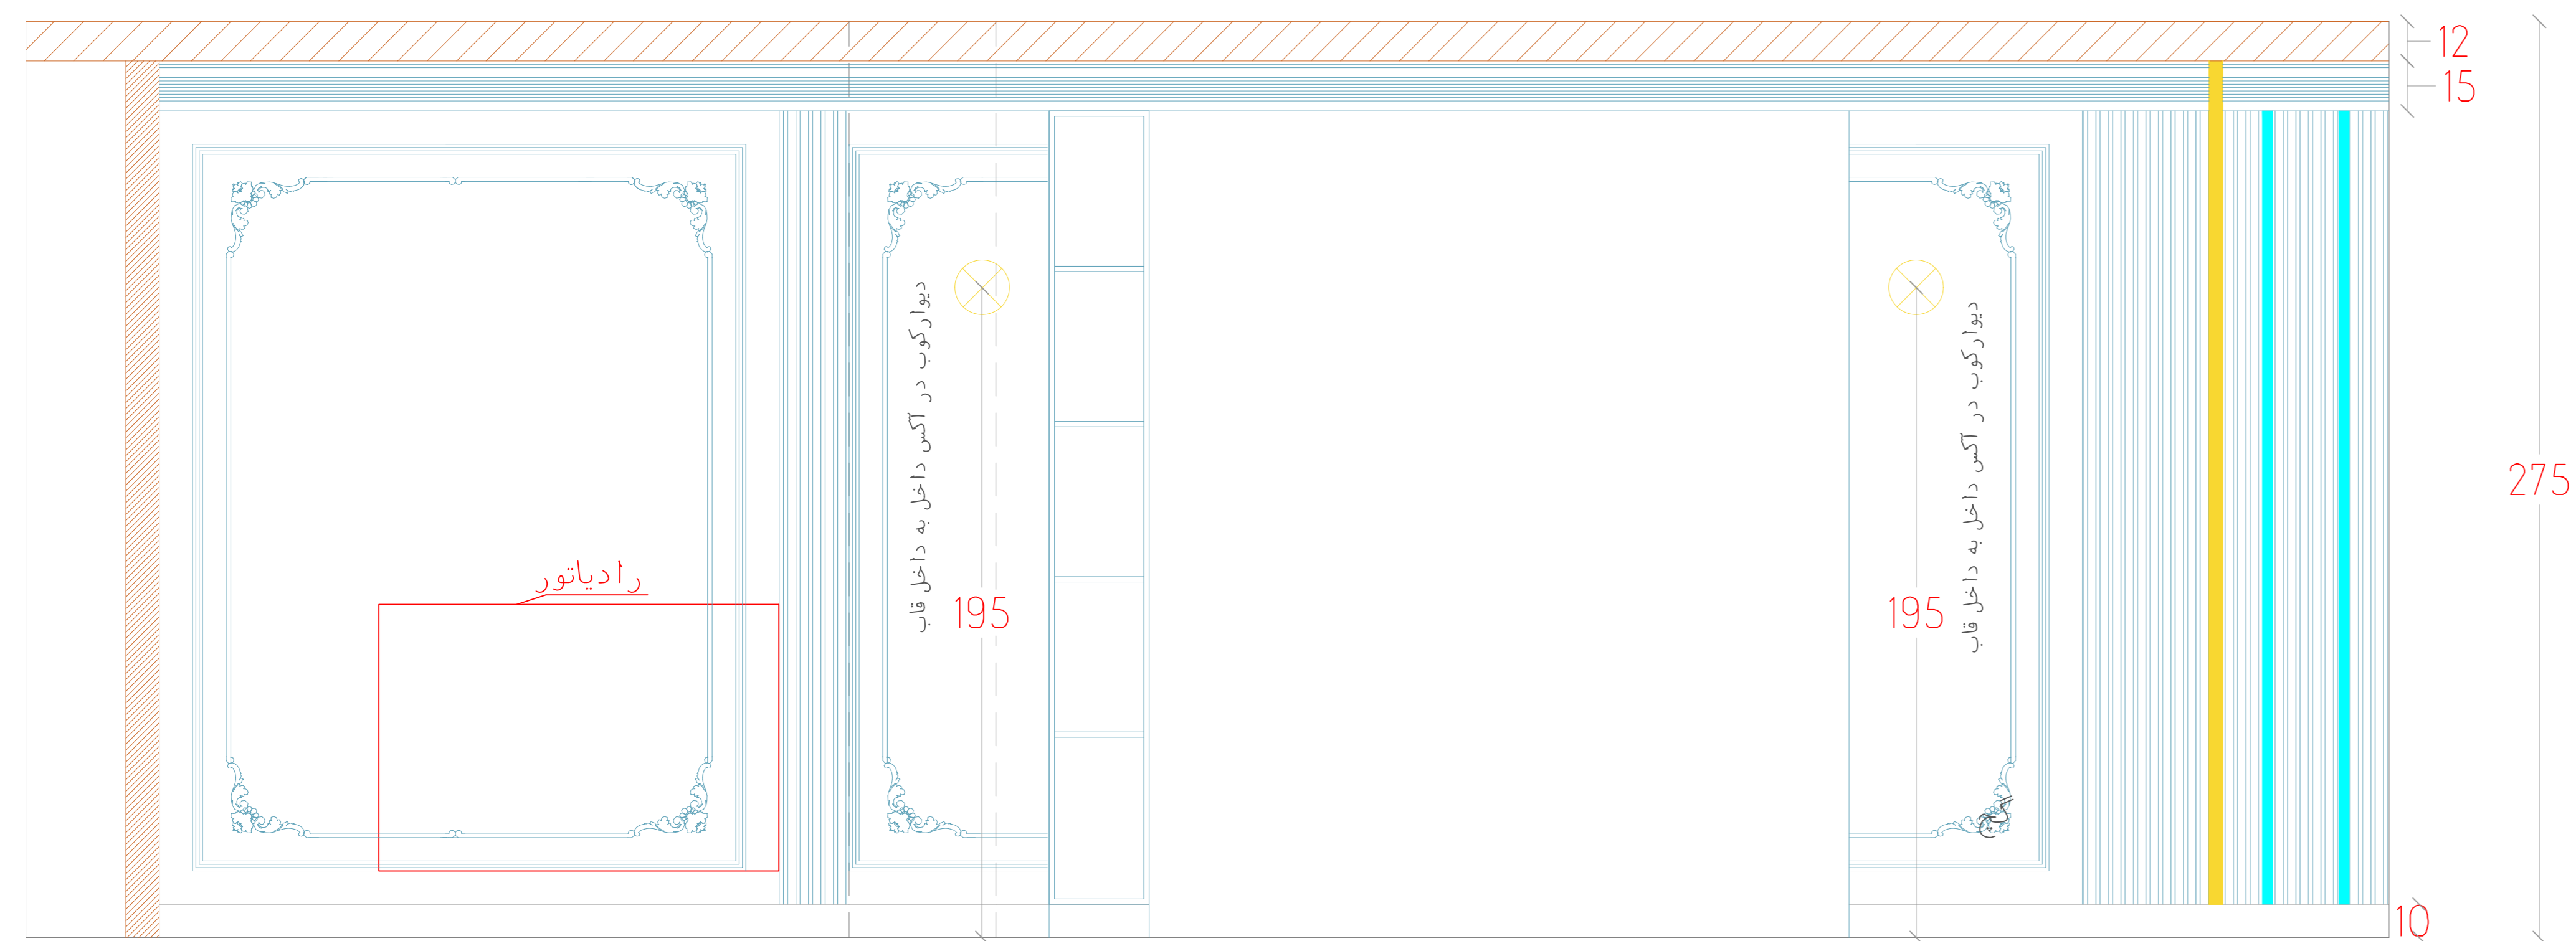

LOCATON-D VIEW 3

Sheet number	Space:	Scale:	Type: Plan / Dimension	View code
17	ابعاد سالن		Plan / Dimension	plan