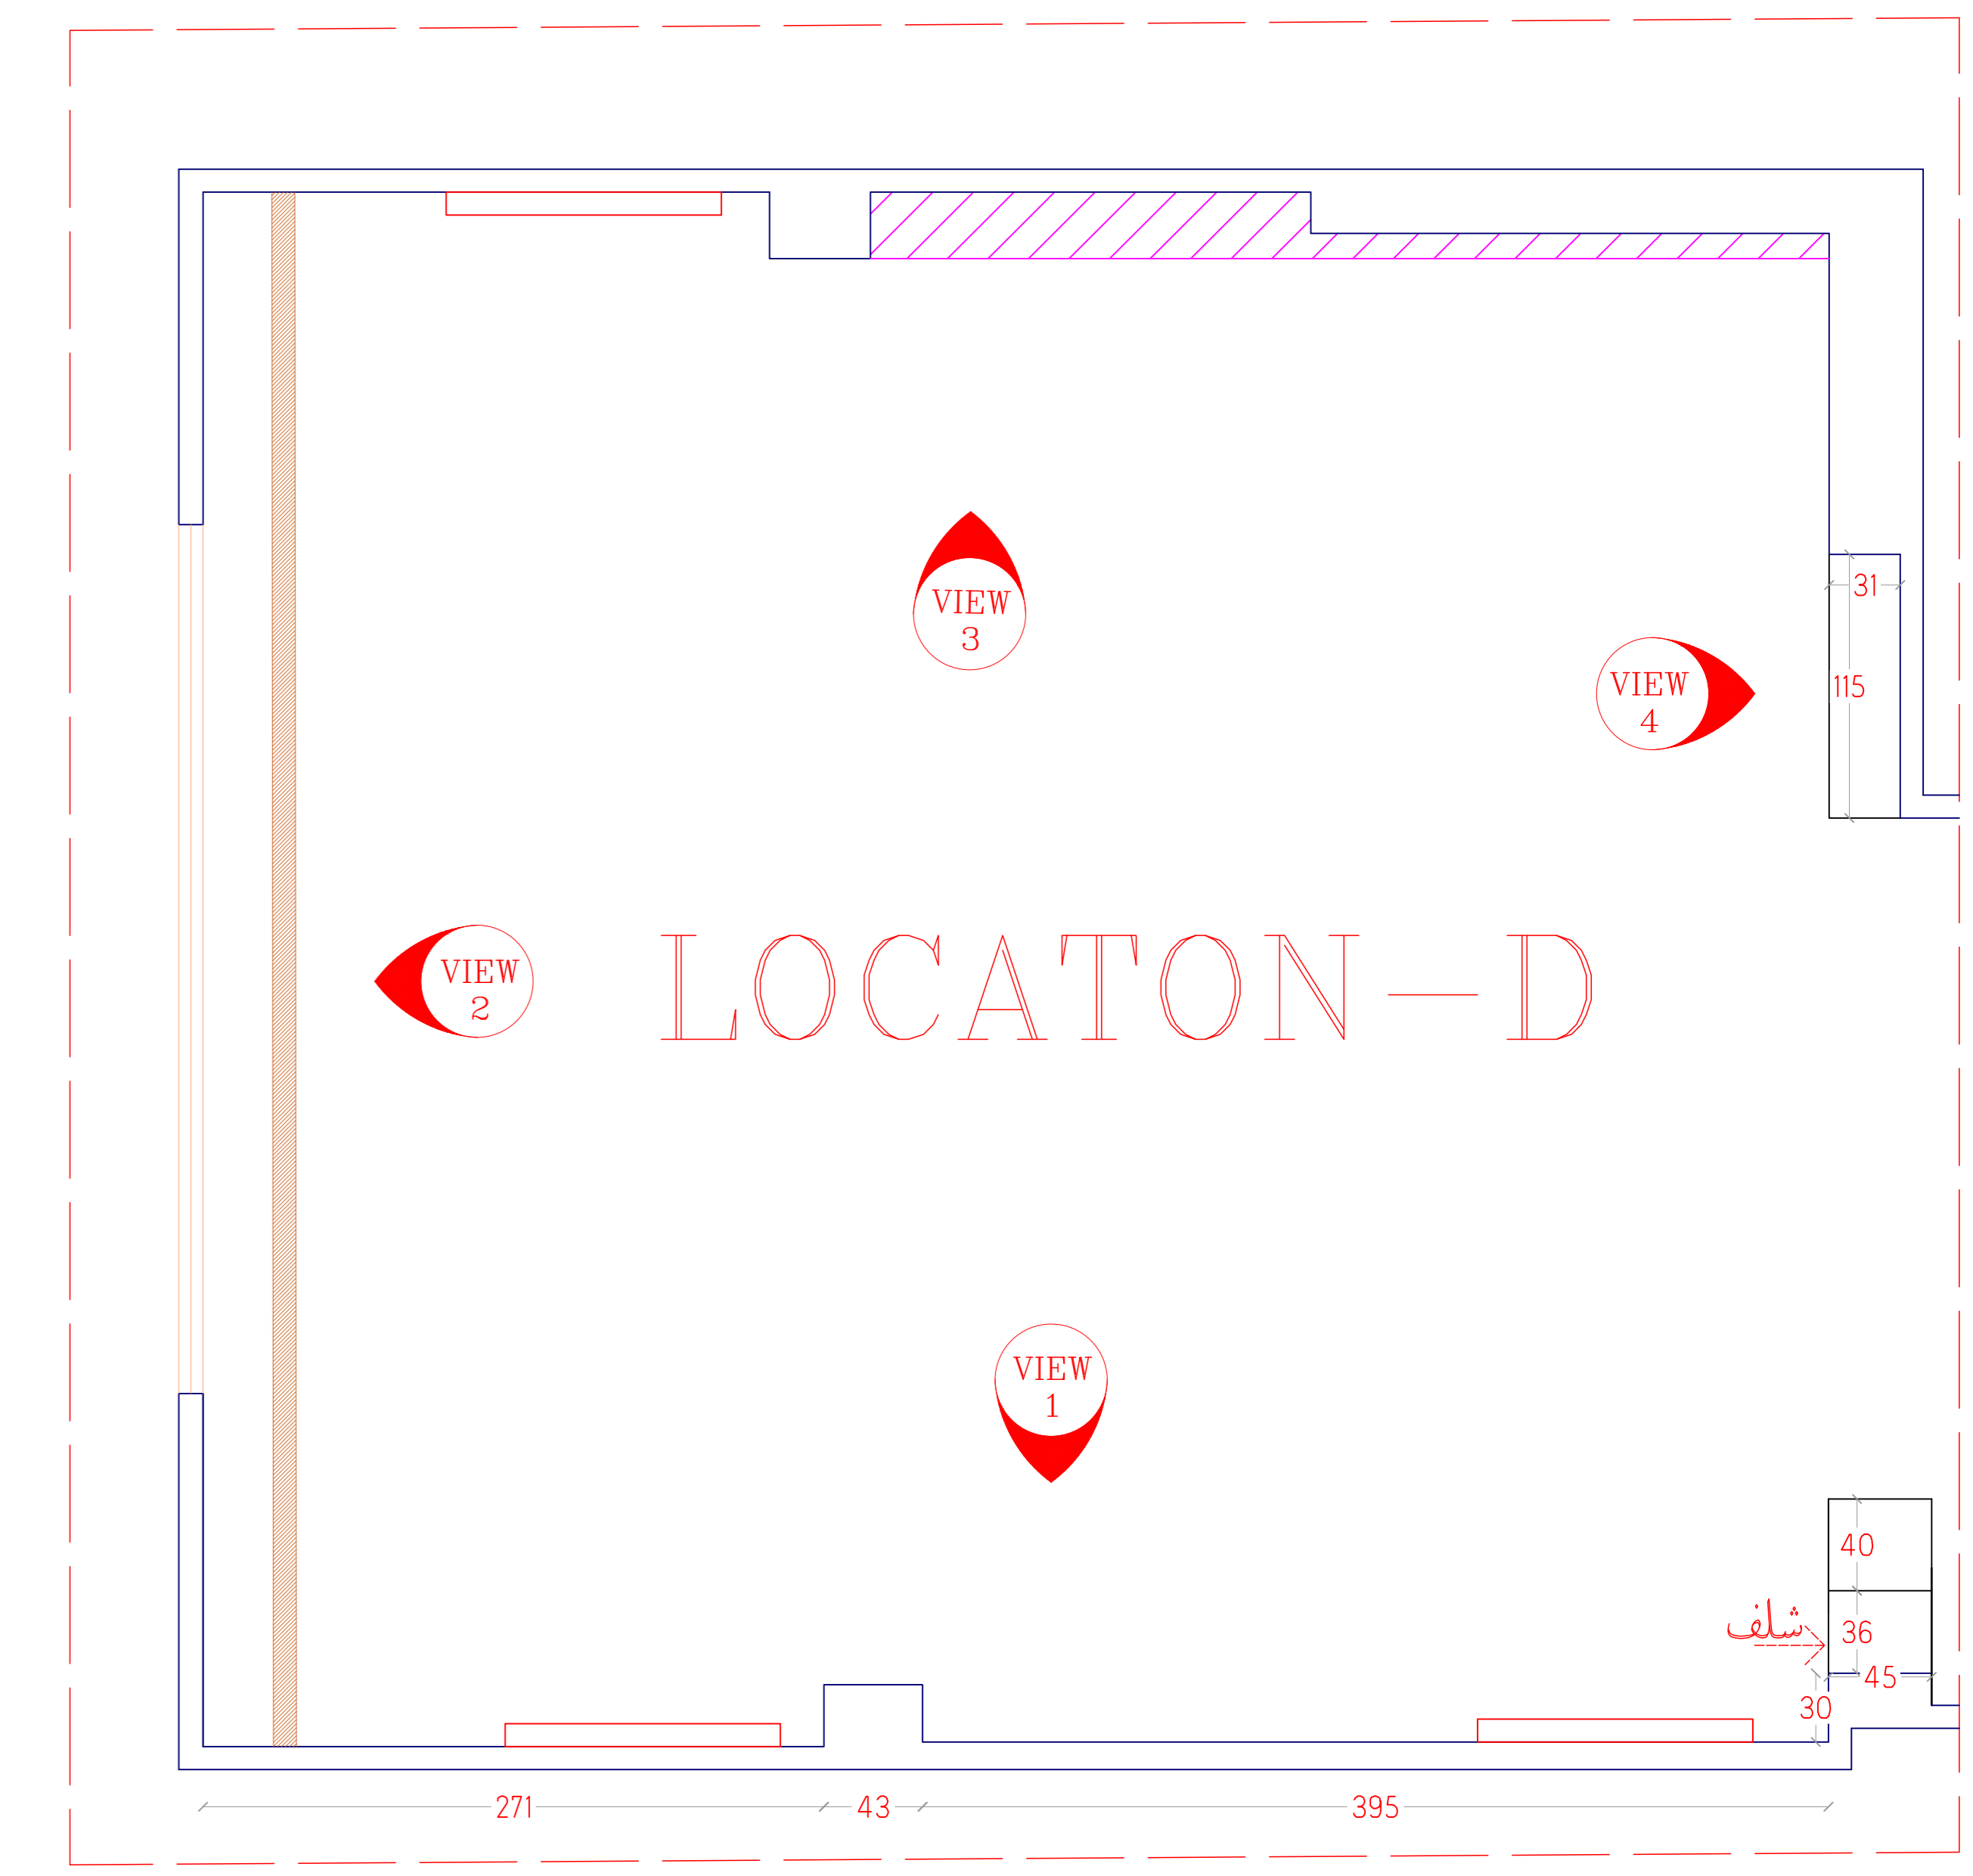

# LOCATON-D VIEW 2

Sheet number	Space:	Scale:	Type: Plan / Dimension	View code
16	ابعاد سالن		Plan / Dimension	plan