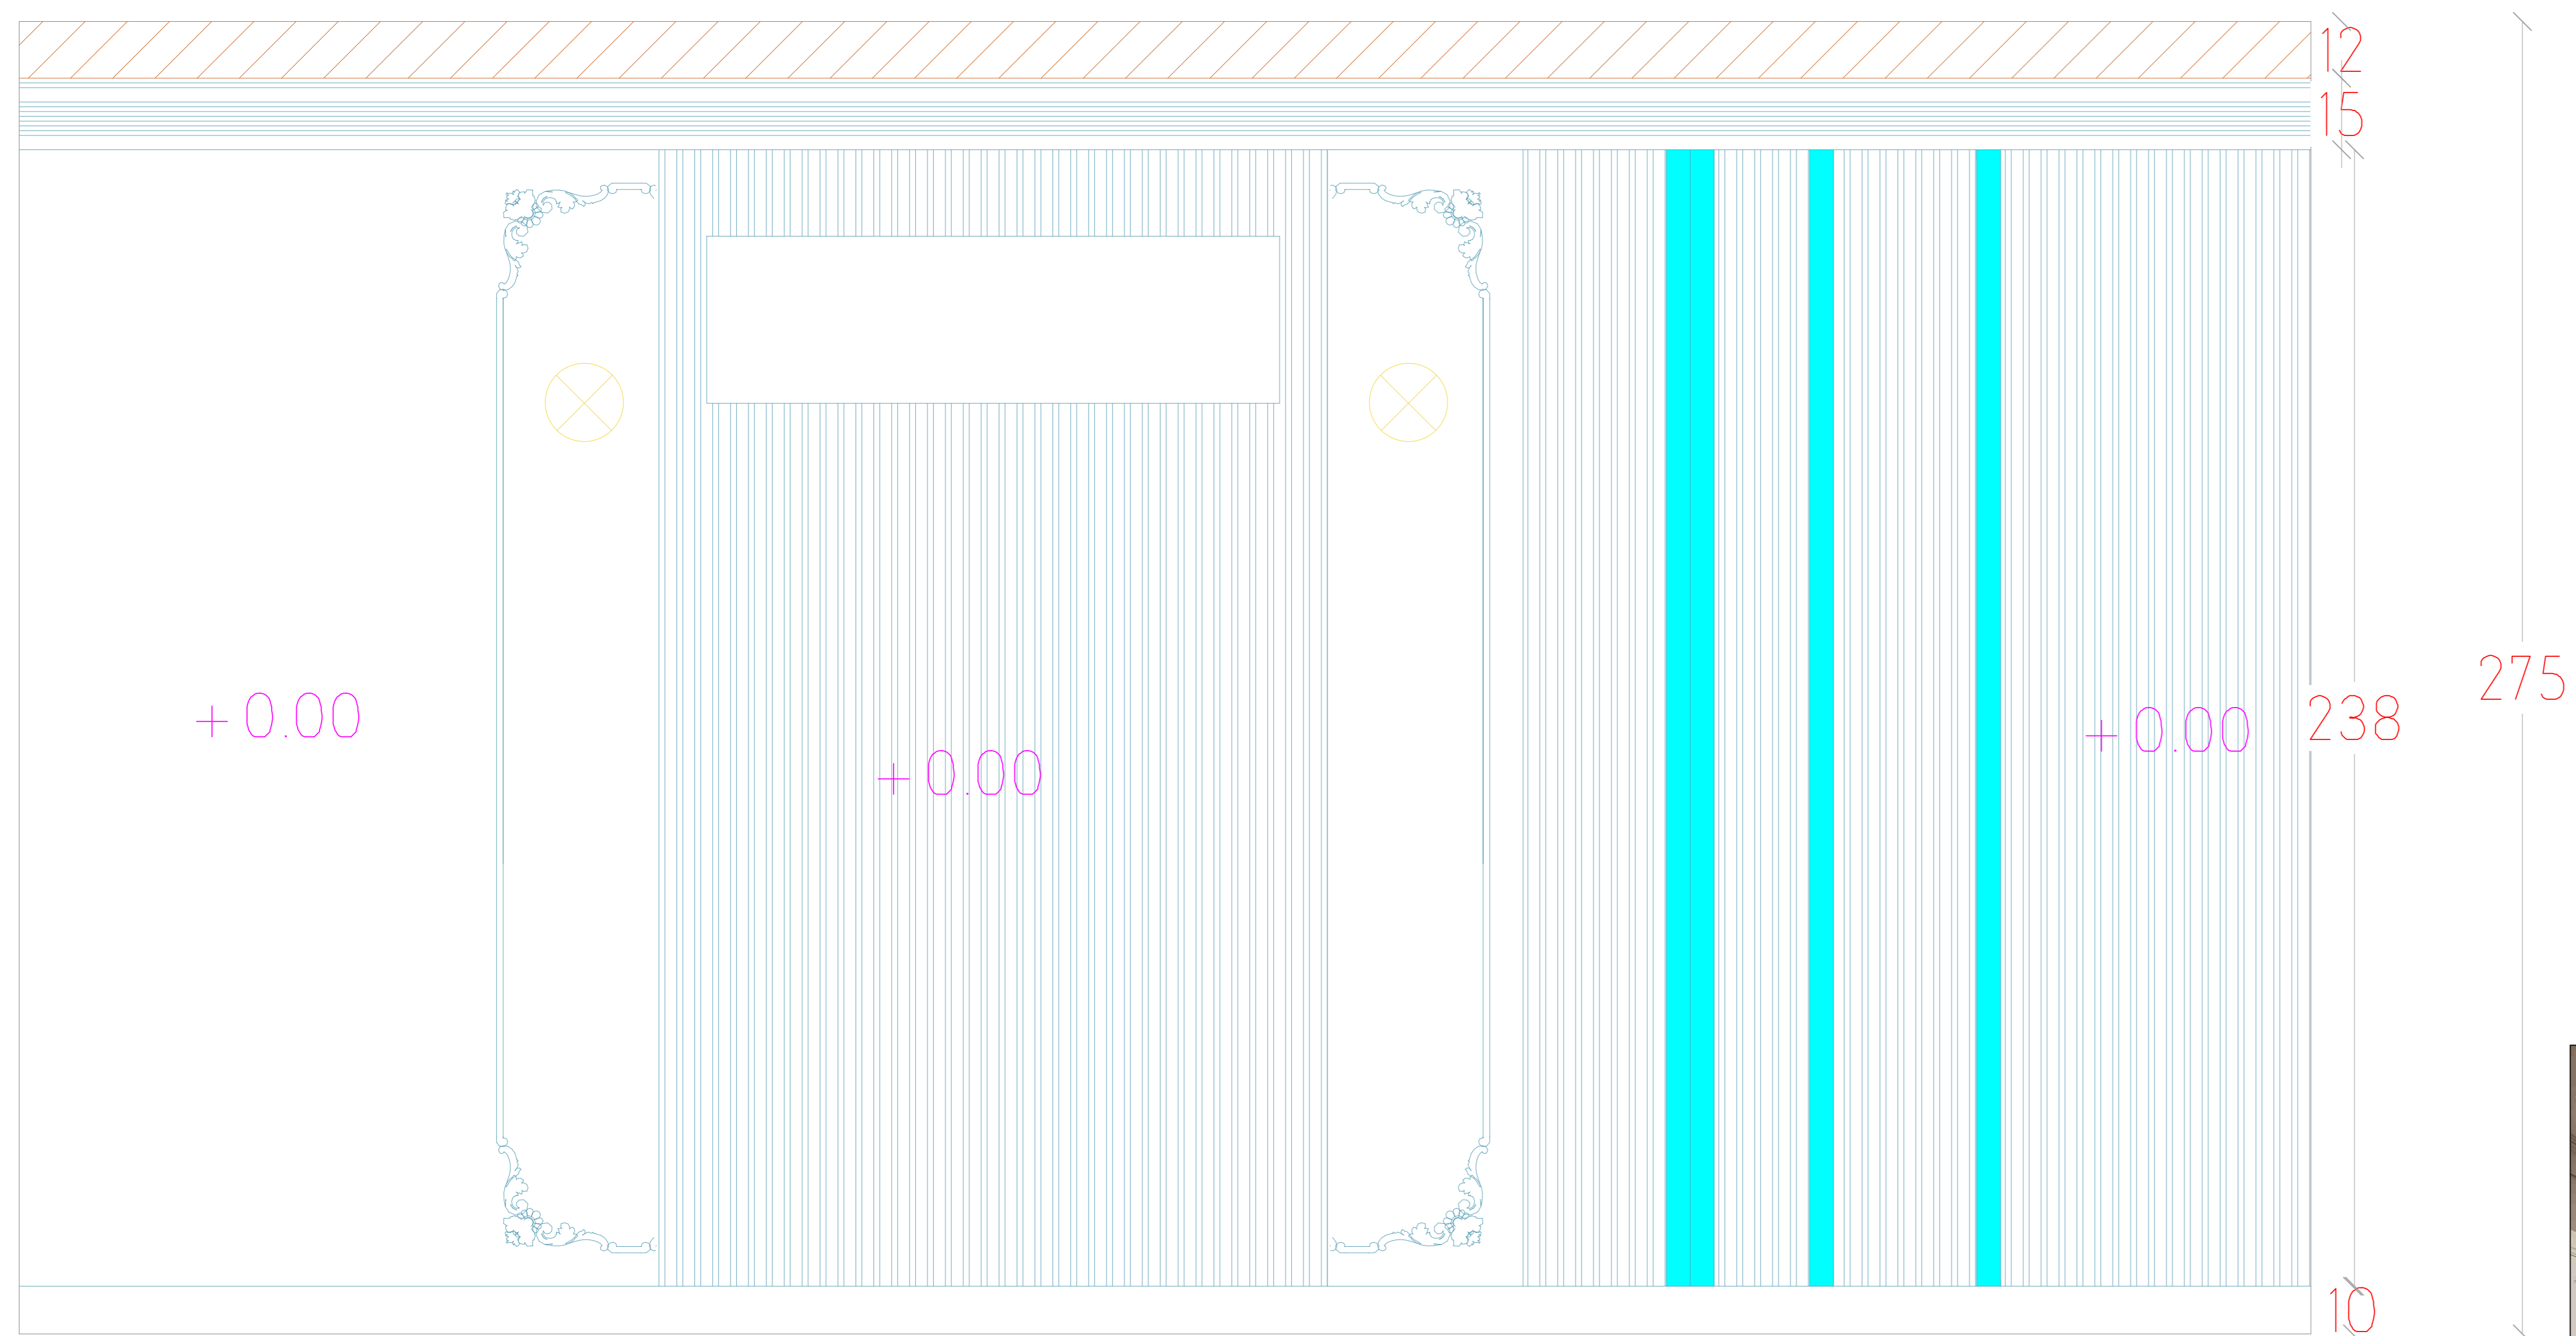

LOCATON - A VIEW 1

Sheet number	Space:	Scale:	Type: Plan / Dimension	View code
25	ابعاد اتاق پدرمادر		Plan / Dimension	plan

# LOCATON-A VIEW 1

Sheet number	Space: ابعاد اتاق پدرمادر		Scale:	Type: Plan / Dimension	View code
26					plan

# LOCATON - A VIEW 2

Sheet number	Space:	Scale:	Type: Plan / Dimension	View code
27	ابعاد اتاق پدرمادر		plan	

# LOCATON-A VIEW 2

Sheet number	Space:		Scale:	Type: Plan / Dimension	View code
28	ابعاد اتاق پدرمادر			plan	