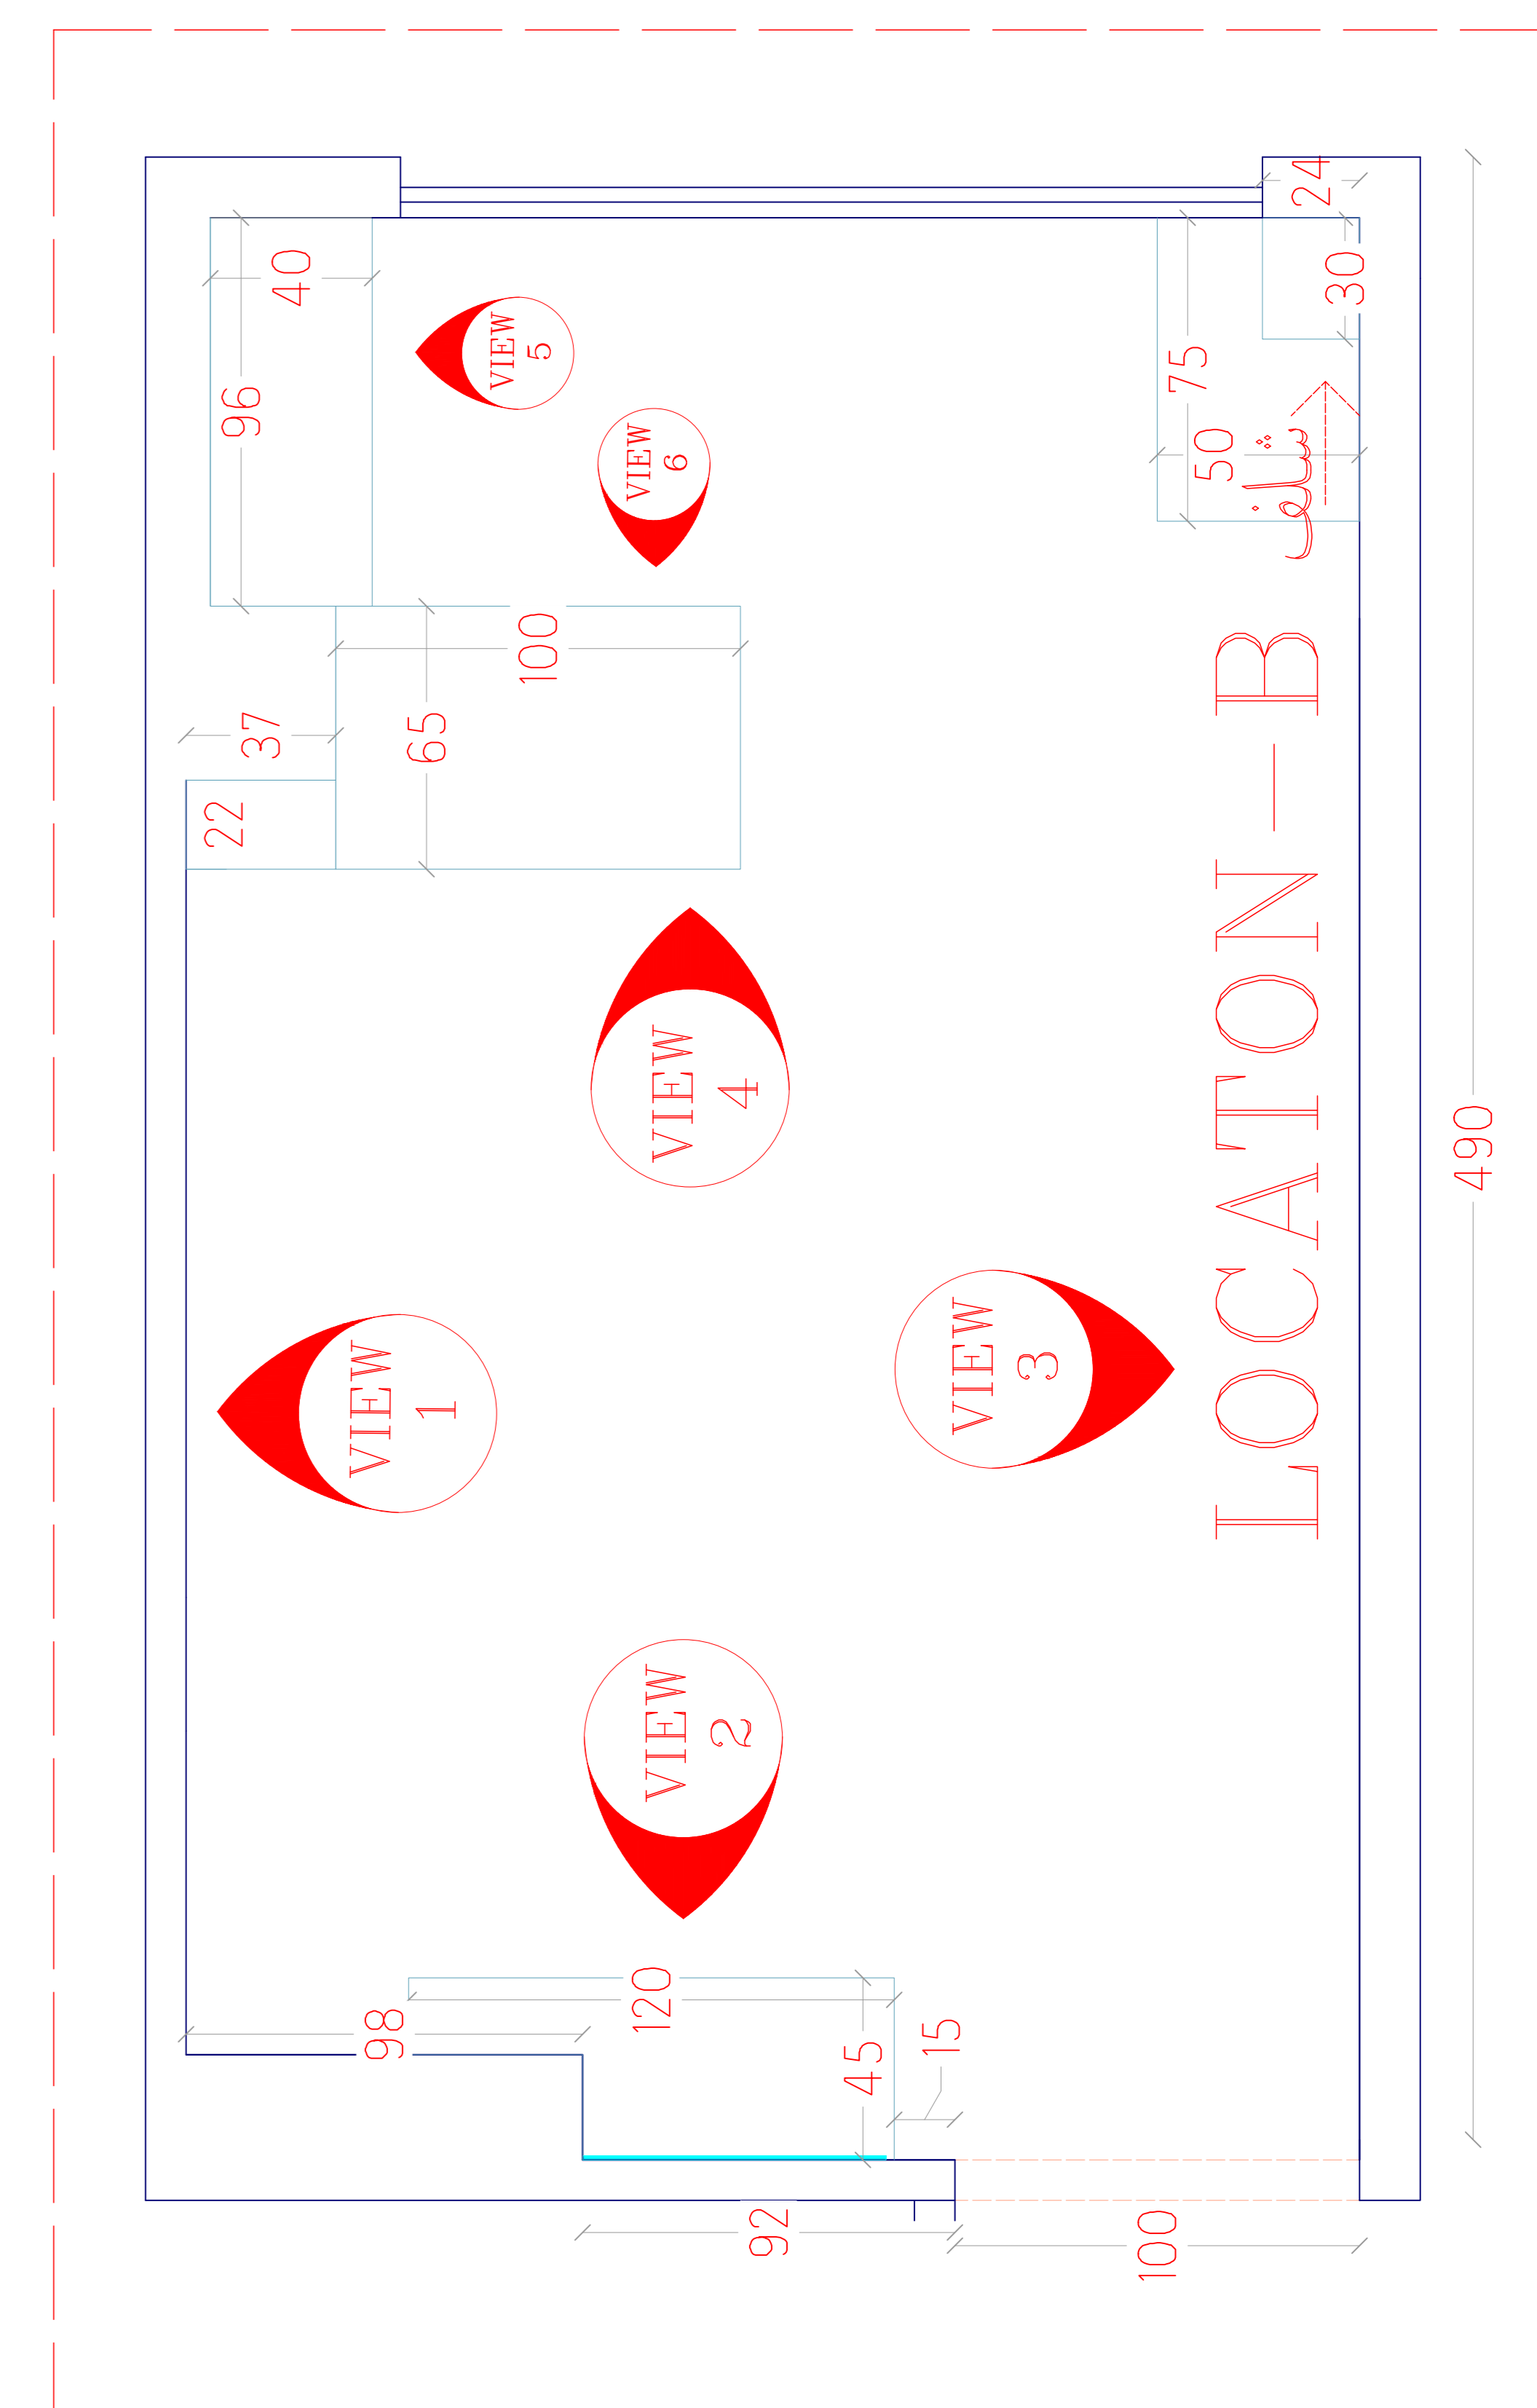

# LOCATON-B VIEW1

Sheet number	Space:	Scale:	Type: Plan / Dimension	View code
35	ابعاد اتاق دختر		Plan / Dimension	plan

# LOCATON-B VIEW2

Sheet number	Space:	Scale:	Type: Plan / Dimension	View code
36	ابعاد اتاق دختر		Plan / Dimension	plan

# LOCATON-B VIEWS3

Sheet number	Space:	Scale:	Type: Plan / Dimension	View code
37	ابعاد اتاق دختر		Plan / Dimension	plan

# LOCATON-B VIEW4

Sheet number	Space:	Scale:	Type: Plan / Dimension	View code
38	ابعاد اتاق دختر		Plan / Dimension	plan