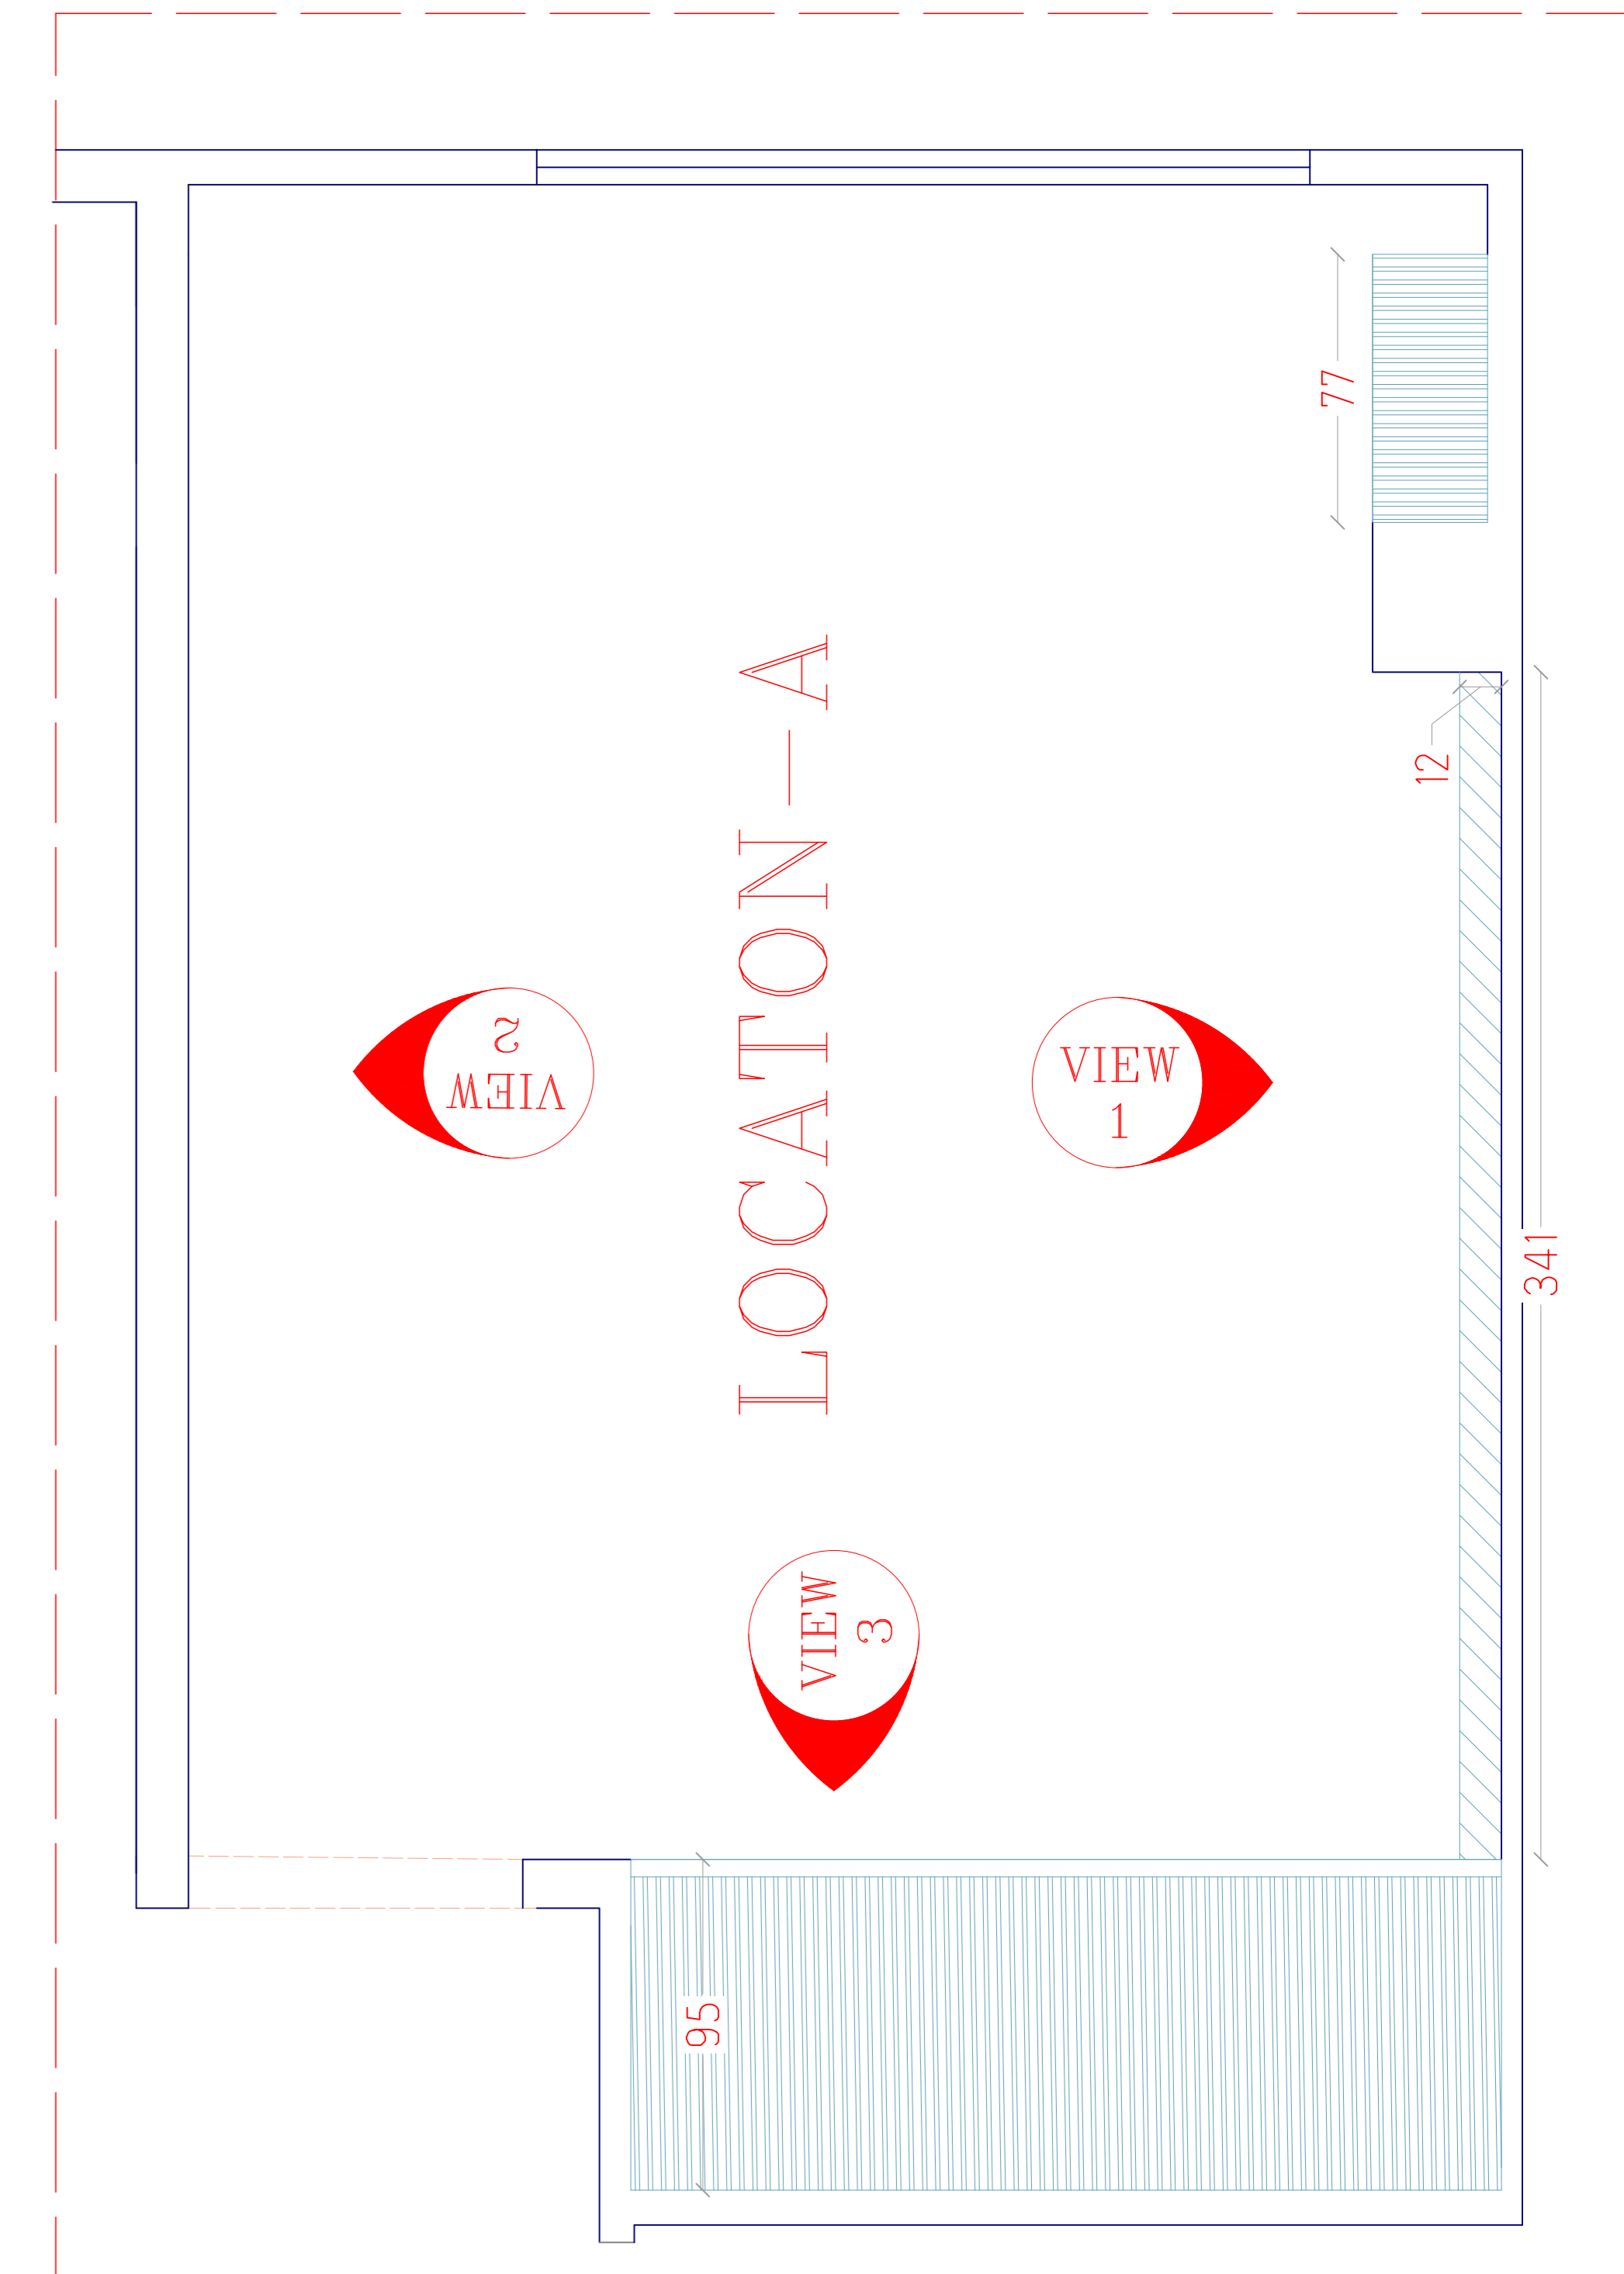

LOCATON - A VIEW 1

Sheet number	Space:	Scale:	Type: Plan / Dimension	View code
25	ابعاد اتاق پدرمادر		Plan / Dimension	plan

# LOCATON-A VIEW 1

Sheet number	Space: ابعاد اتاق پدرمادر		Scale:	Type: Plan / Dimension	View code
26					plan

# LOCATON - A VIEW 2

Sheet number	Space:	Scale:	Type: Plan / Dimension	View code
27	ابعاد اتاق پدرمادر		plan	

# LOCATON-A VIEW 2

Sheet number	Space:		Scale:	Type: Plan / Dimension	View code
28	ابعاد اتاق پدرمادر			plan	