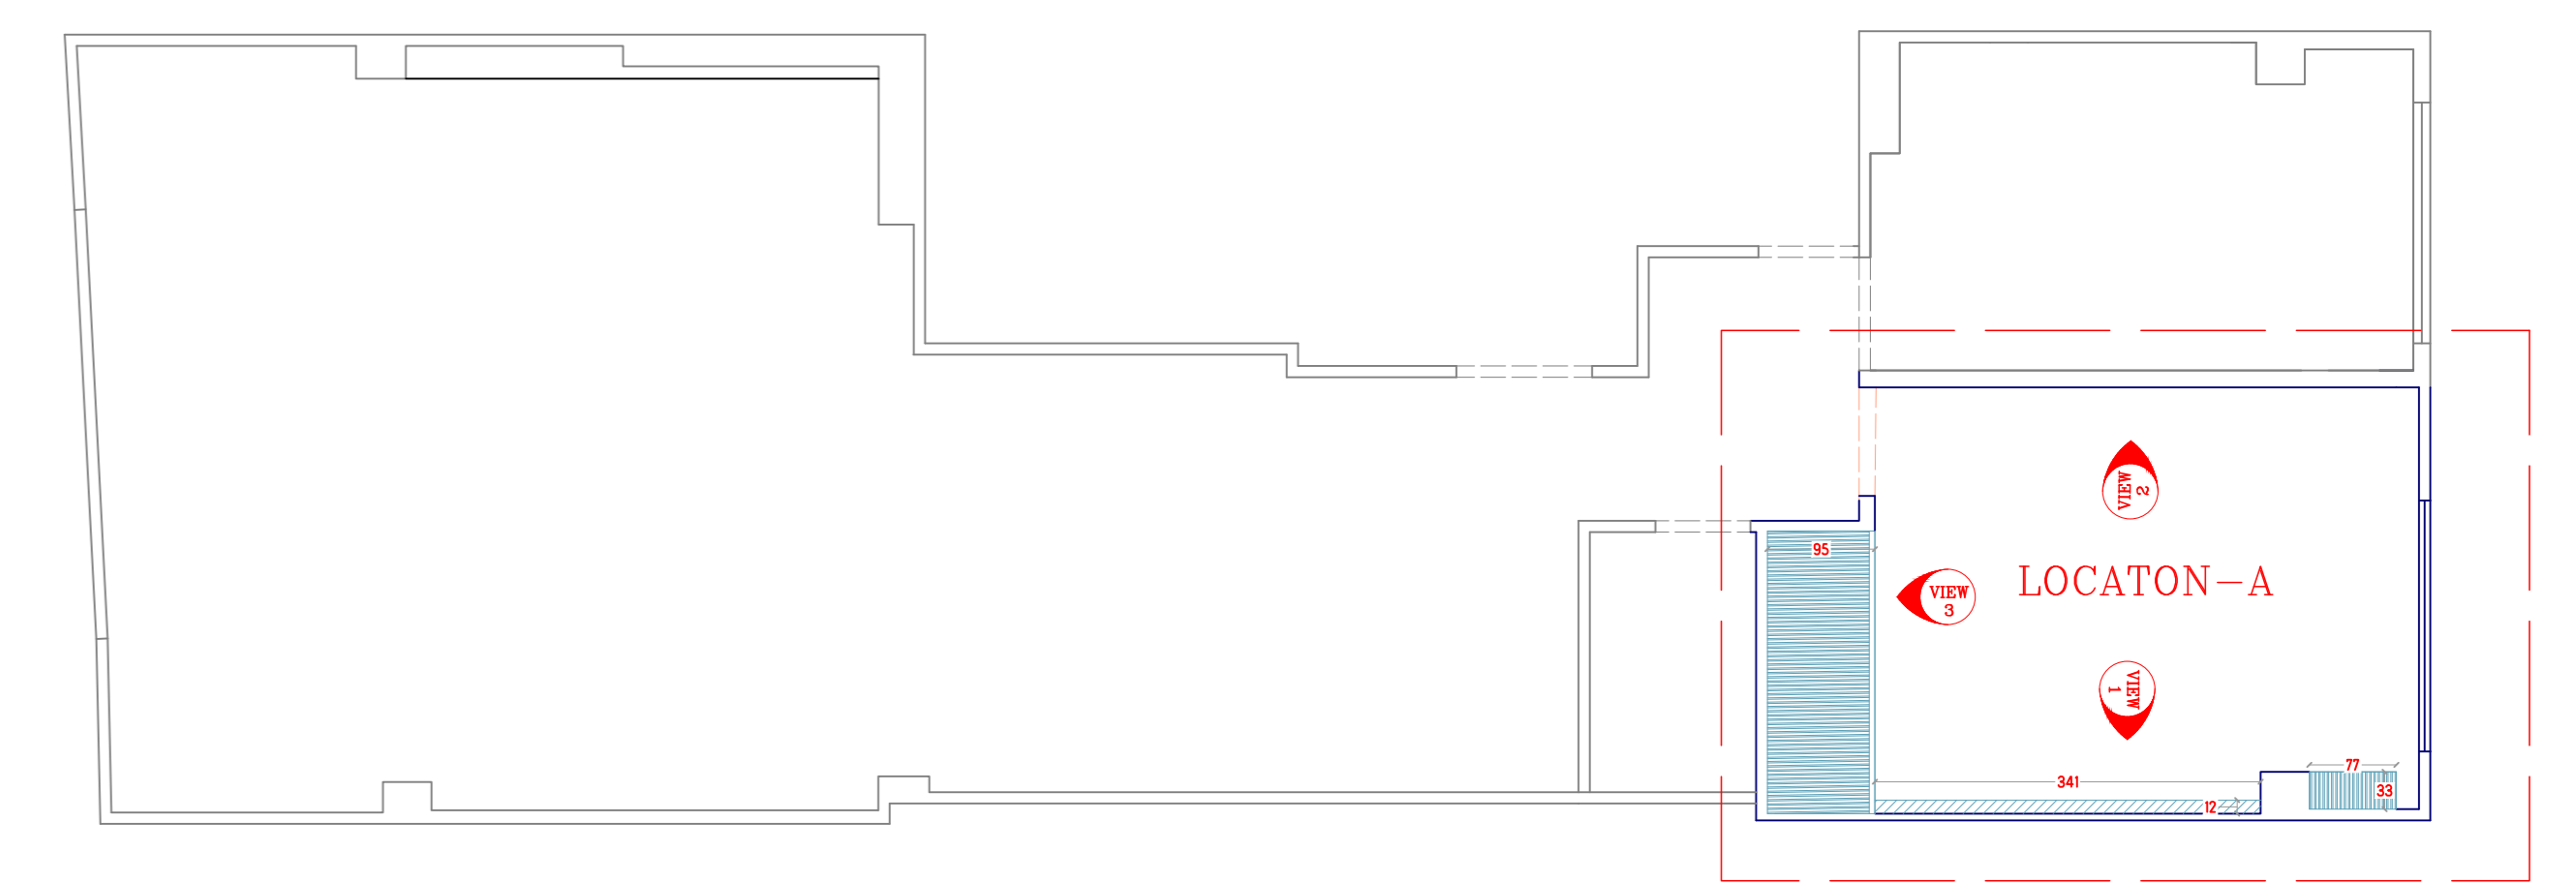

Sheet number	Space:	رندر	Scale:	Type: Plan / Dimension	View code
23					plan