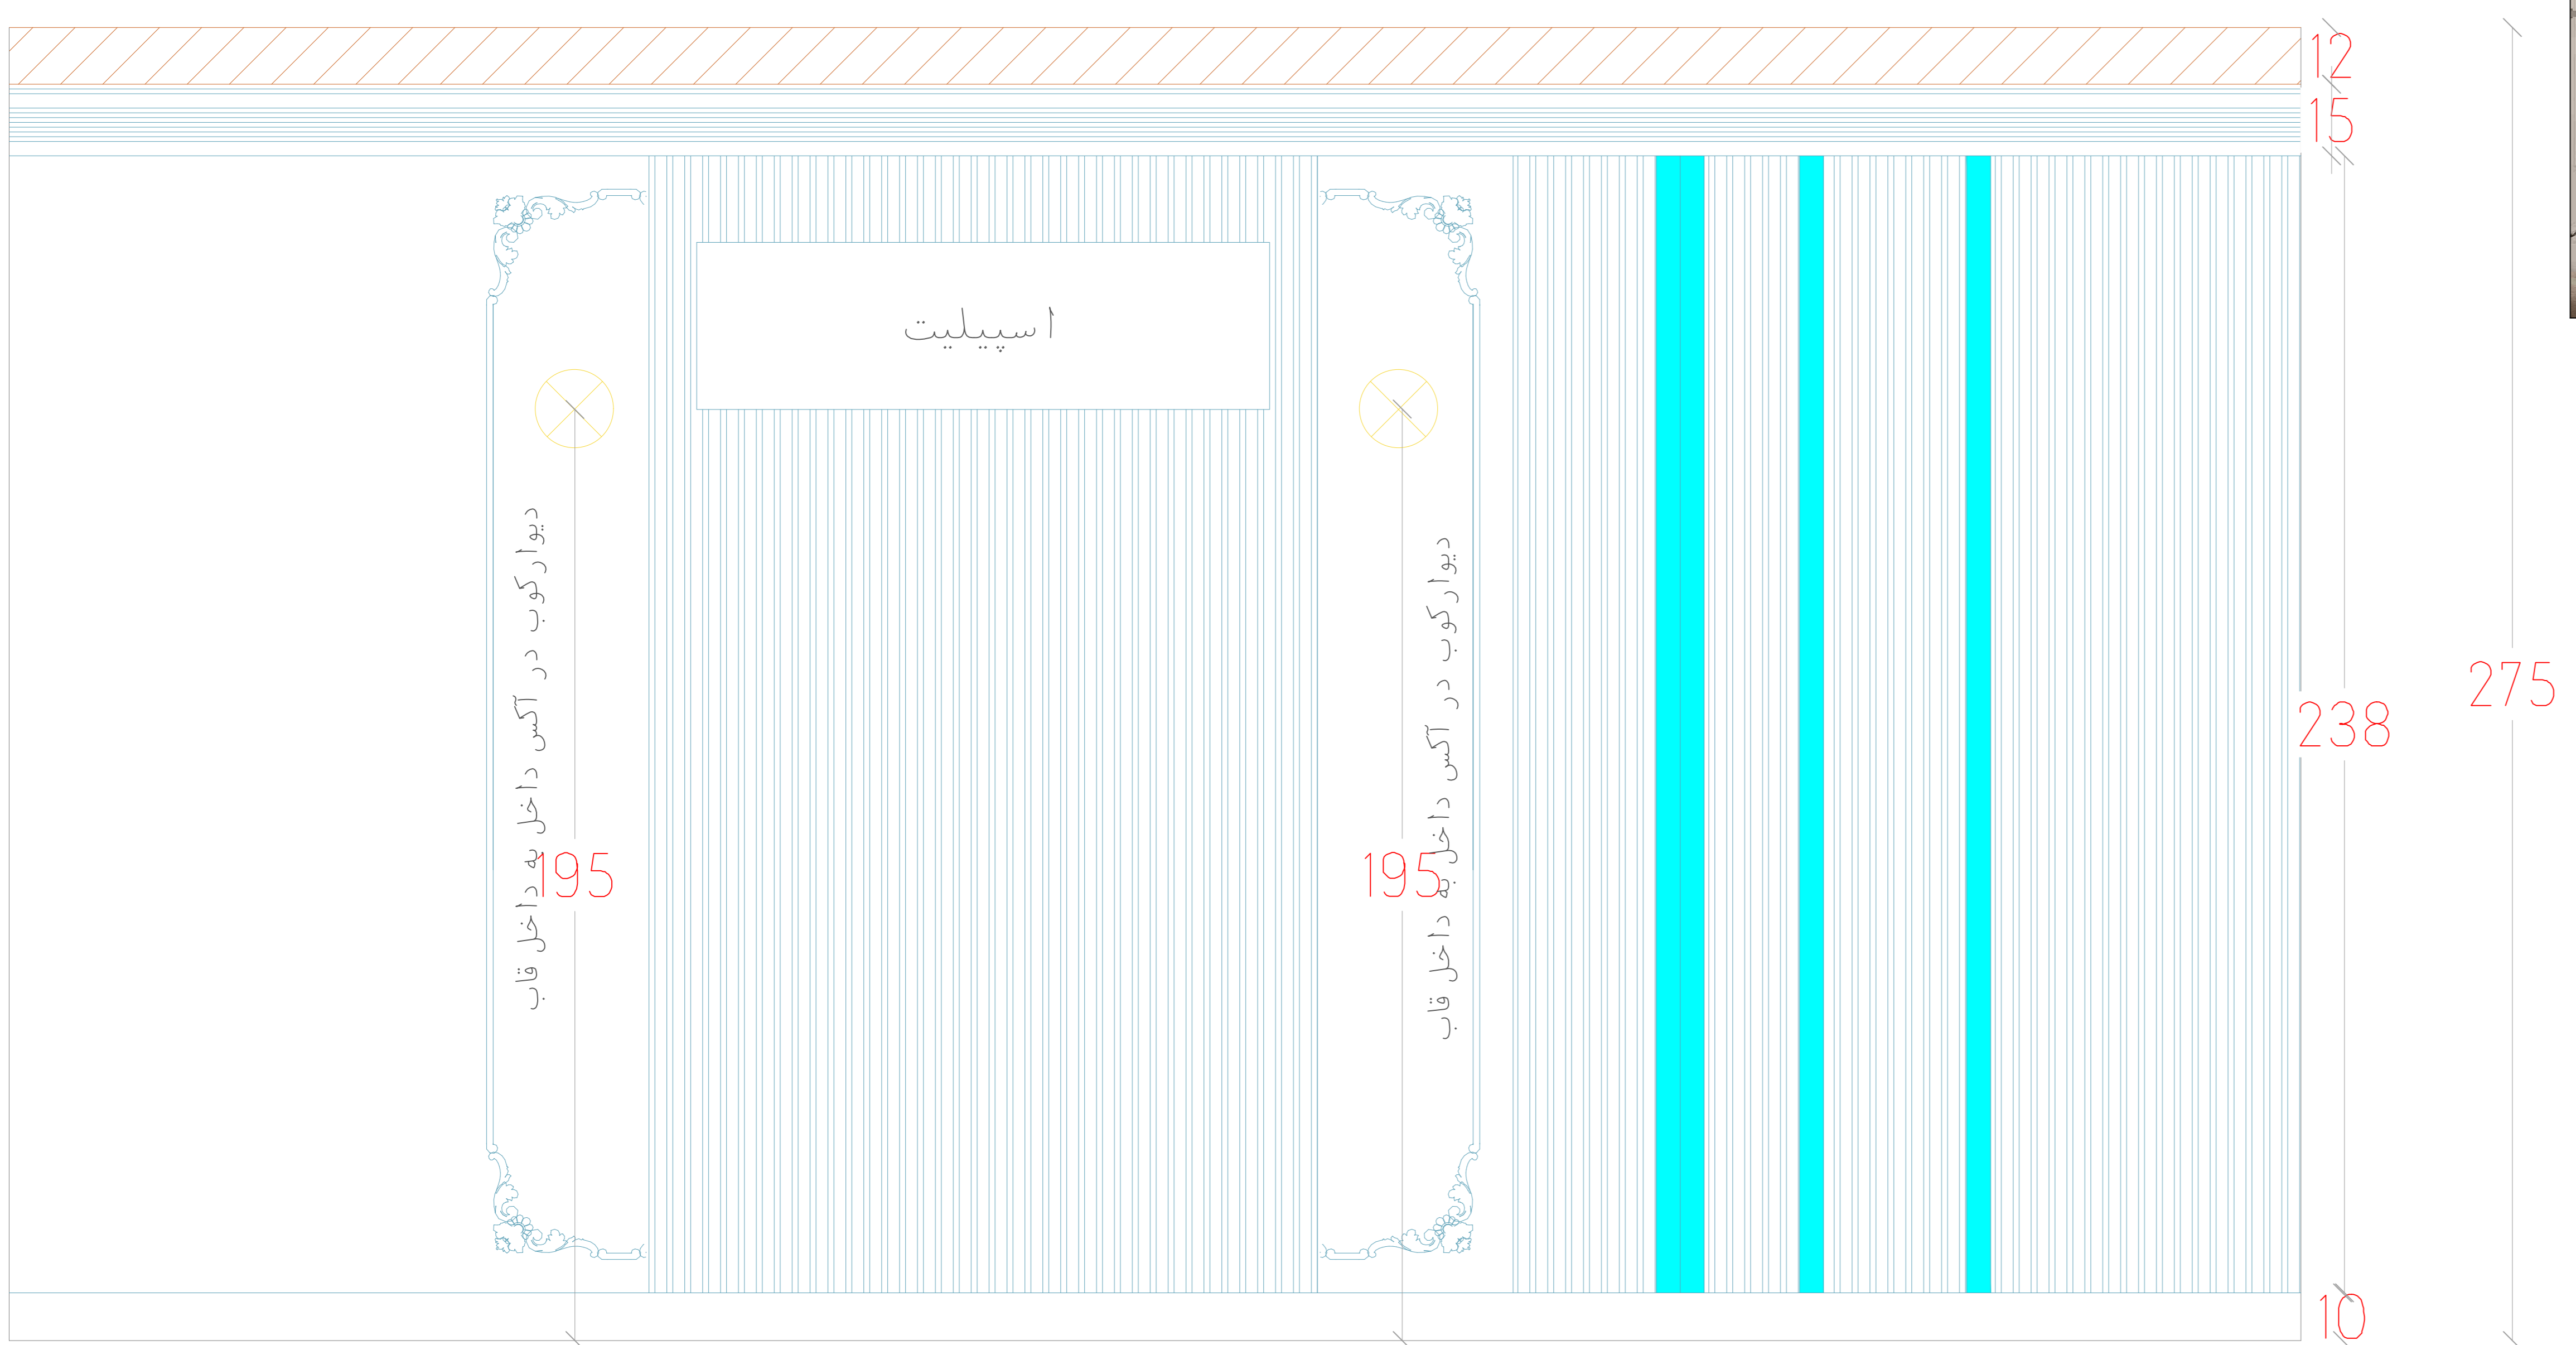

LOCATON - A VIEW 1

Sheet number	Space:	Scale:	Type: Plan / Dimension	View code
25	ابعاد اتاق پدرمادر		Plan / Dimension	plan

# LOCATON-A VIEW 1

Sheet number	Space: ابعاد اتاق پدرمادر		Scale:	Type: Plan / Dimension	View code
26					plan

# LOCATON - A VIEW 2

Sheet number	Space:	Scale:	Type: Plan / Dimension	View code
27	ابعاد اتاق پدرمادر		plan	

# LOCATON-A VIEW 2

Sheet number	Space:		Scale:	Type: Plan / Dimension	View code
28	ابعاد اتاق پدرمادر			plan	