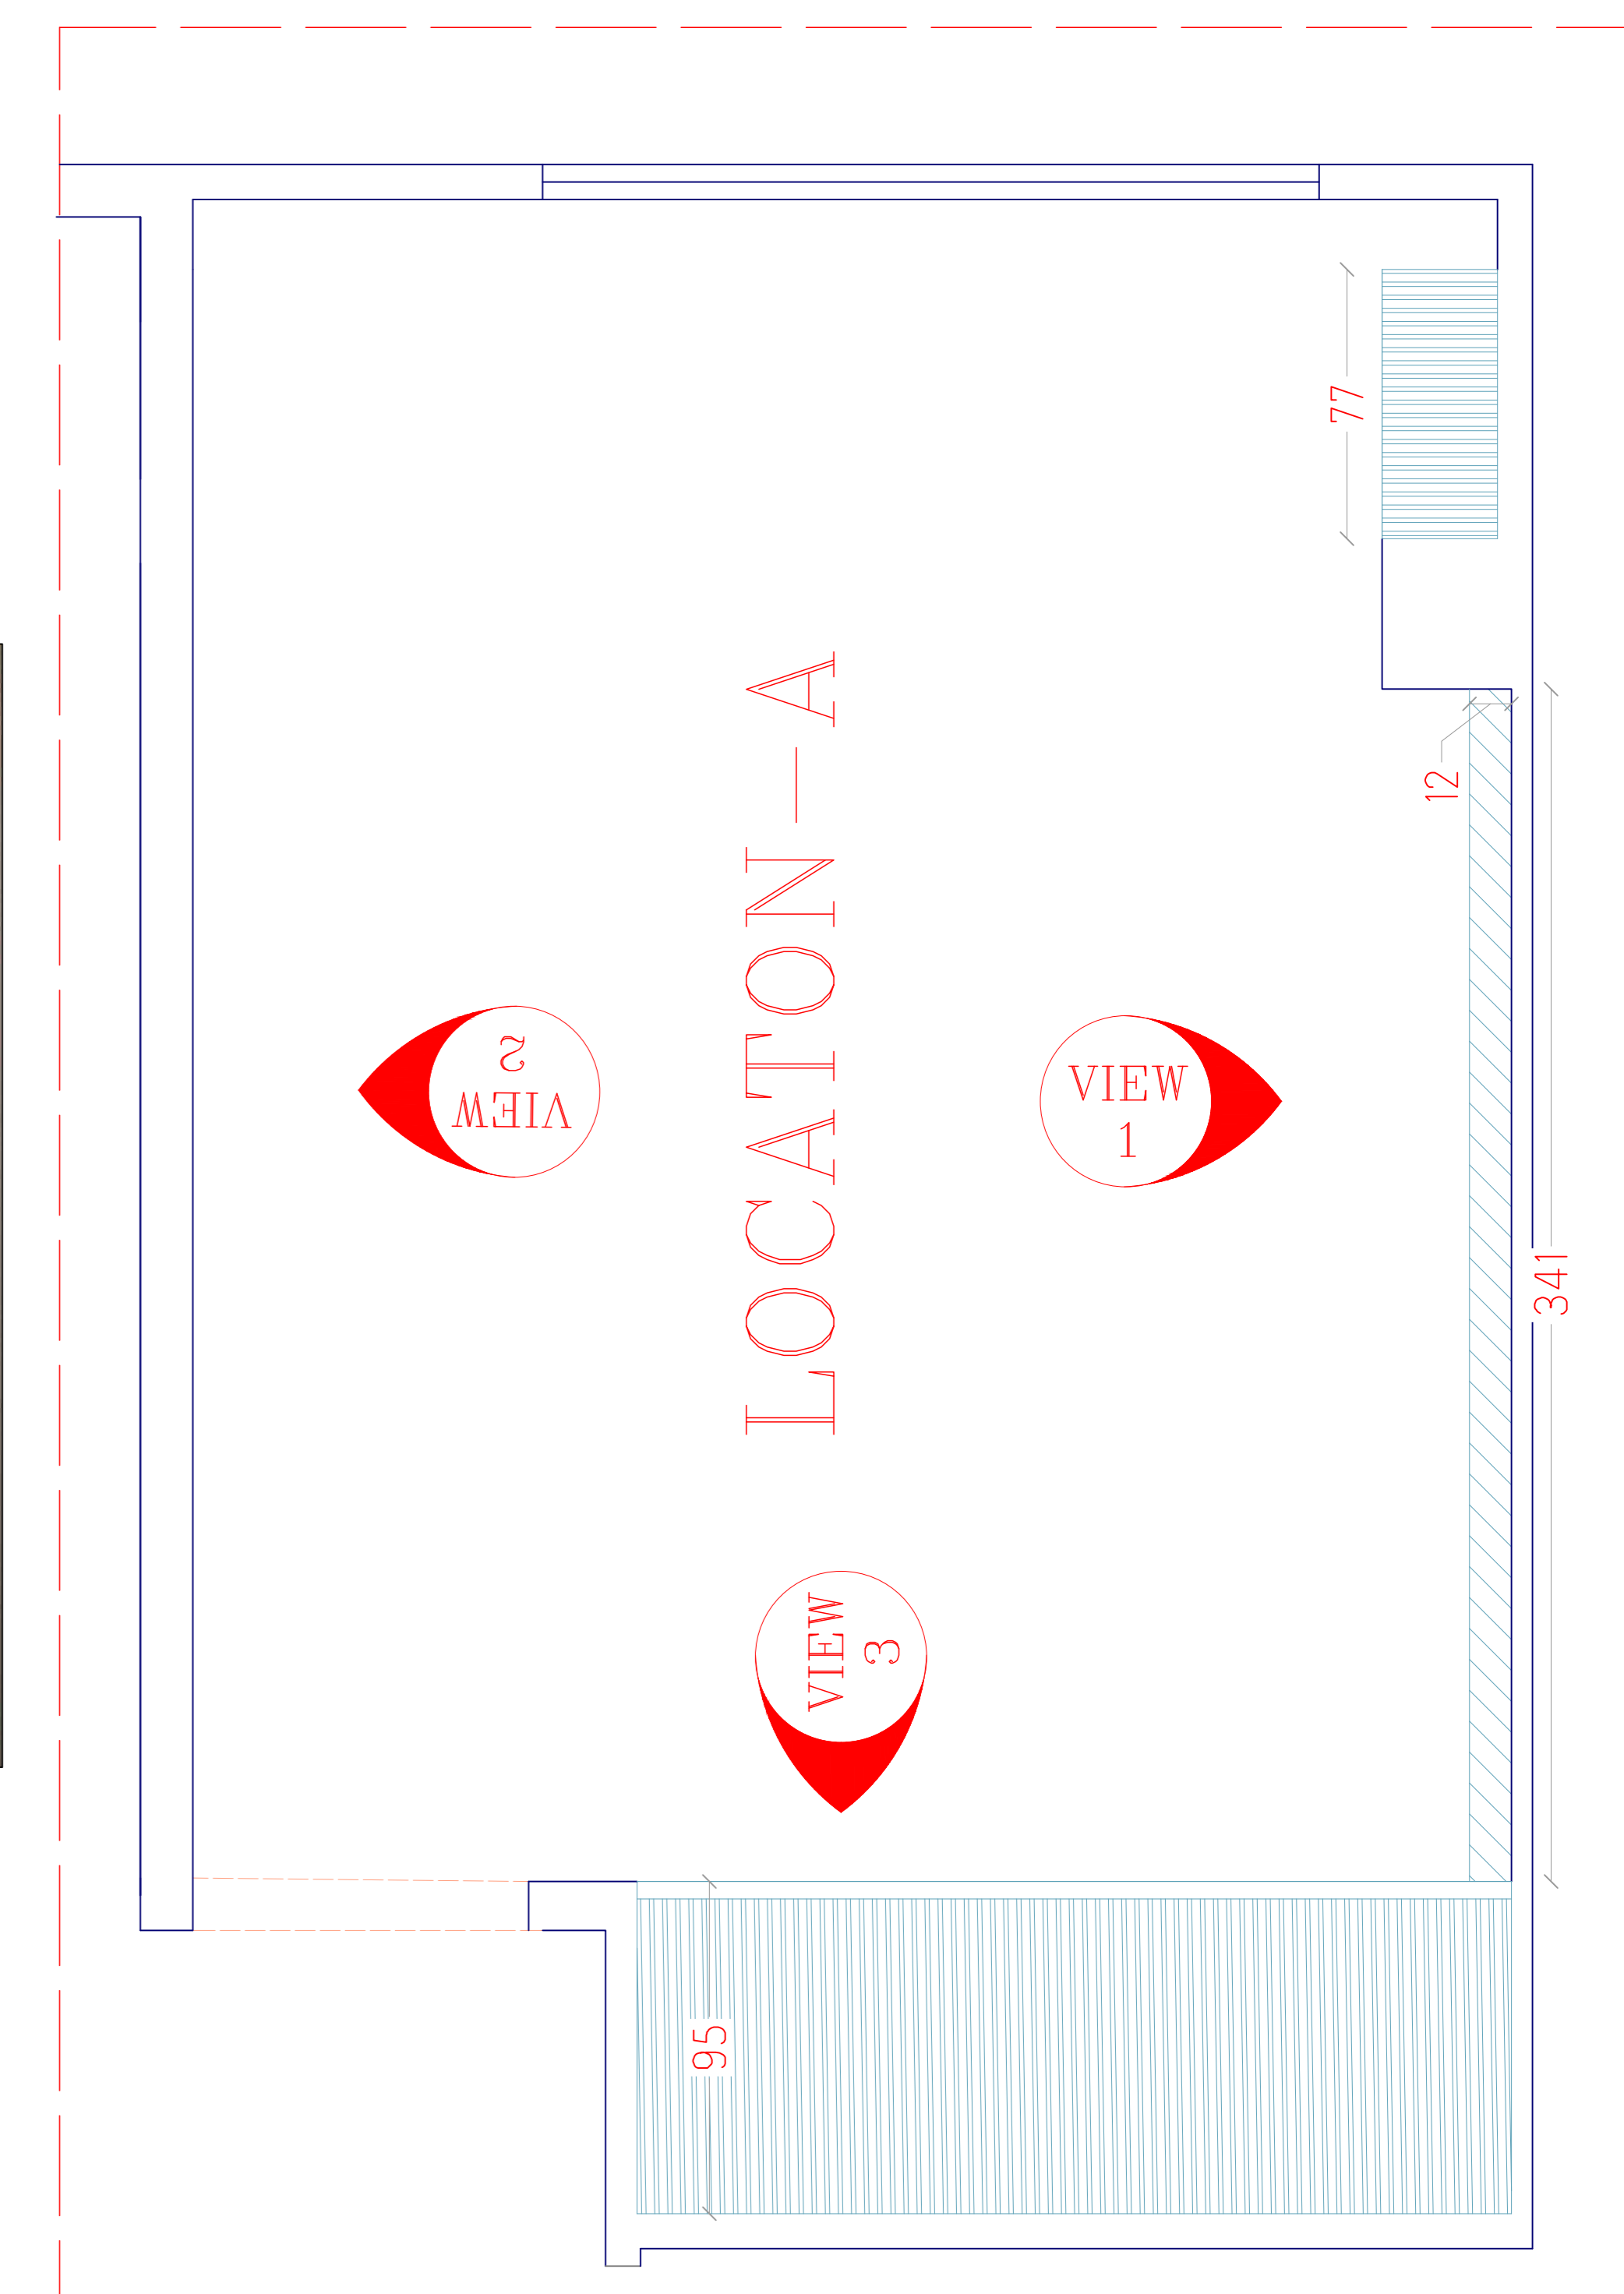

LOCATON - A VIEW 1

Sheet number	Space:	Scale:	Type: Plan / Dimension	View code
25	ابعاد اتاق پدرمادر		Plan / Dimension	plan

# LOCATON-A VIEW 1

Sheet number	Space: ابعاد اتاق پدرمادر		Scale:	Type: Plan / Dimension	View code
26					plan

# LOCATON - A VIEW 2

Sheet number	Space:	Scale:	Type: Plan / Dimension	View code
27	ابعاد اتاق پدرمادر		plan	

# LOCATON-A VIEW 2

Sheet number	Space:		Scale:	Type: Plan / Dimension	View code
28	ابعاد اتاق پدرمادر			plan	