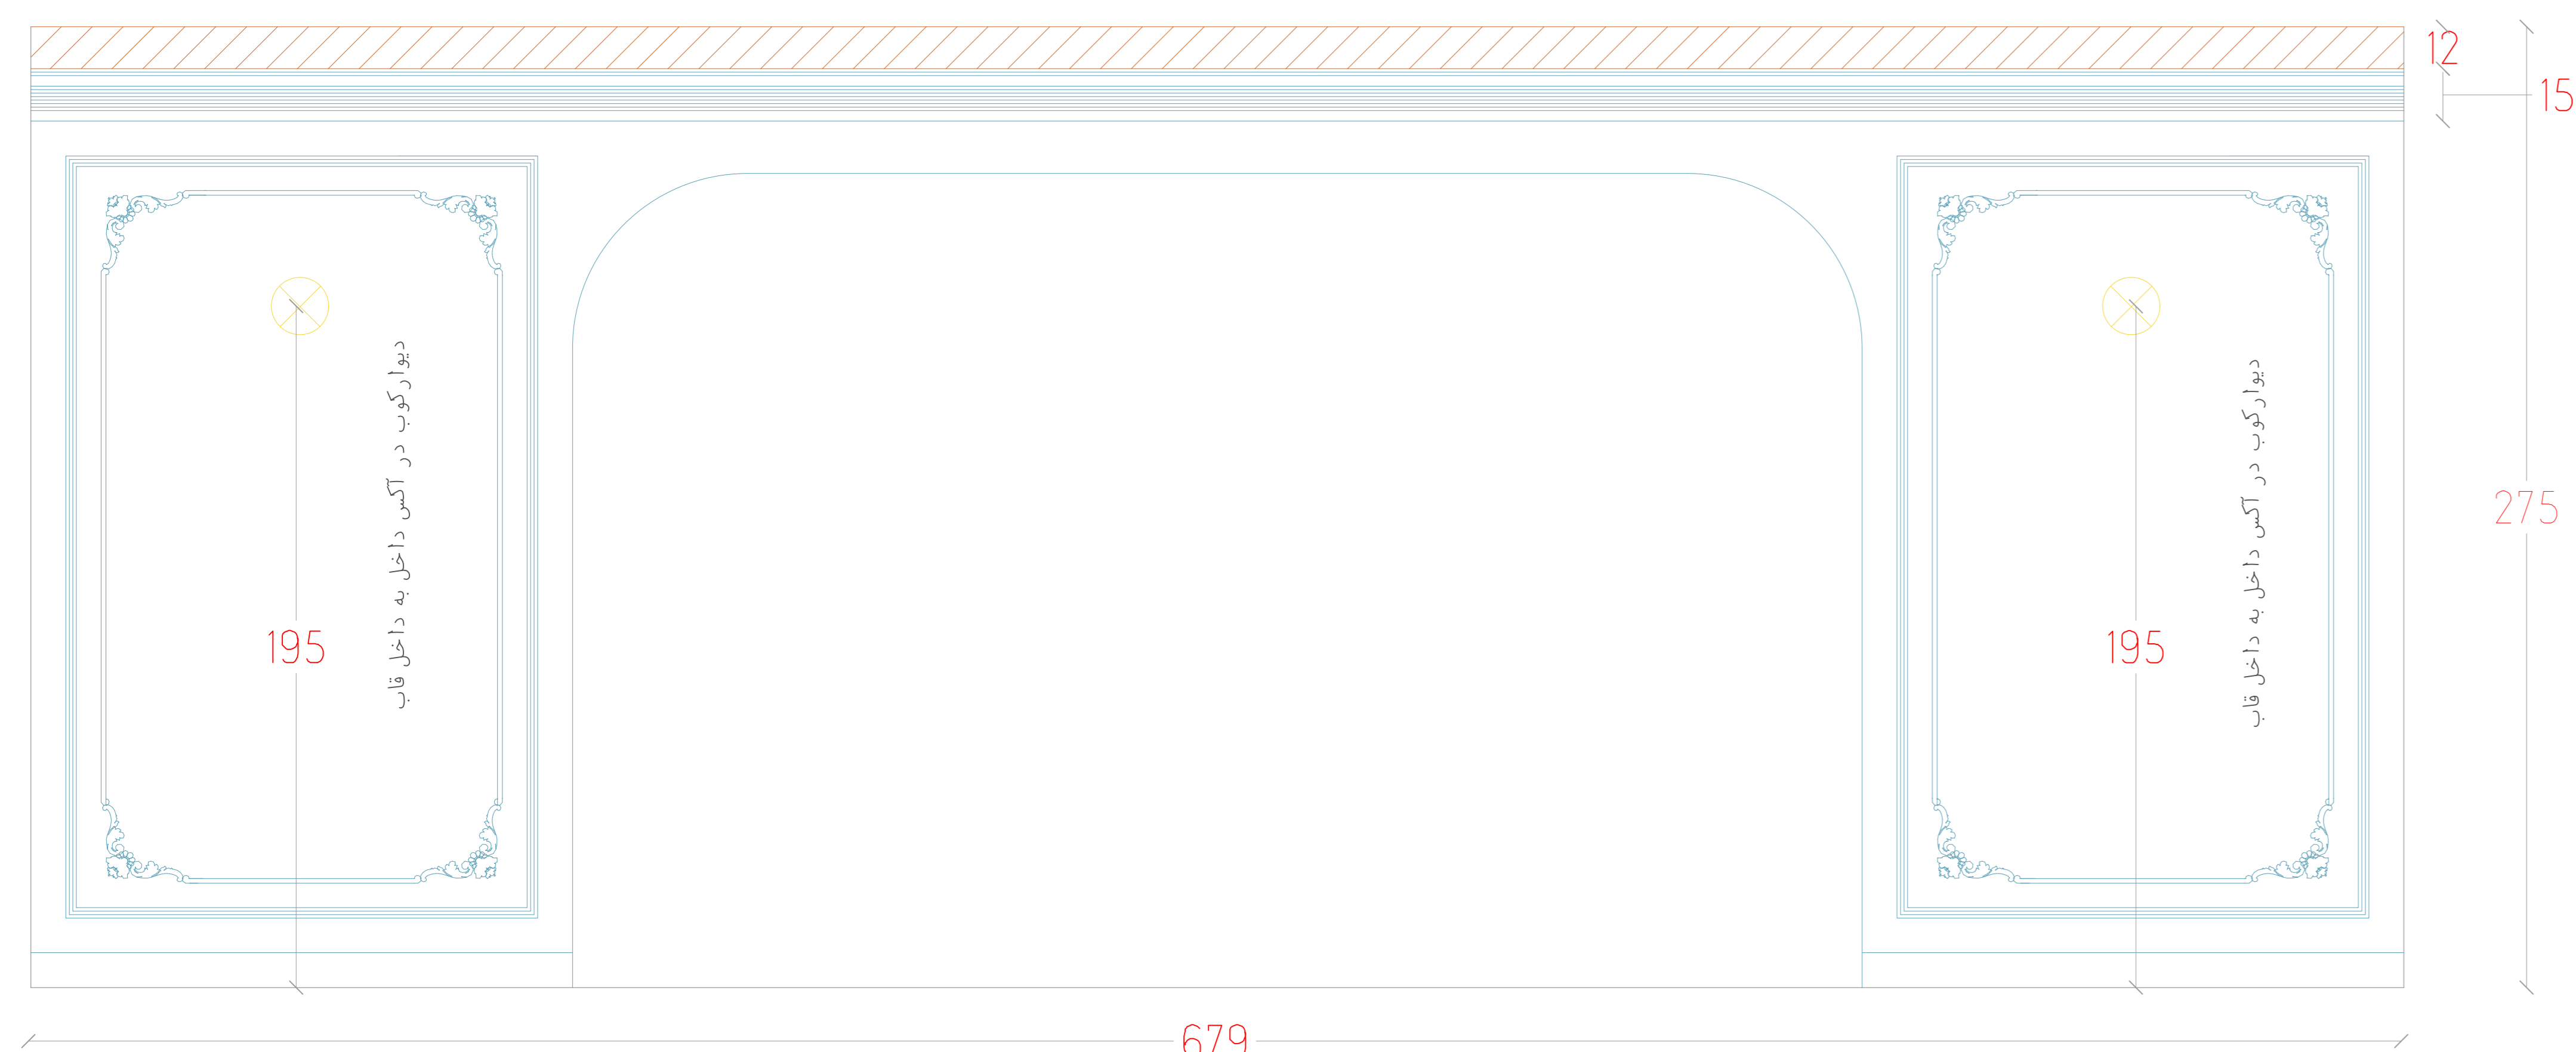

LOCATON-D VIEW 2

Sheet number	Space:	Scale:	Type: Plan / Dimension	View code
16	ابعاد سالن		Plan / Dimension	plan