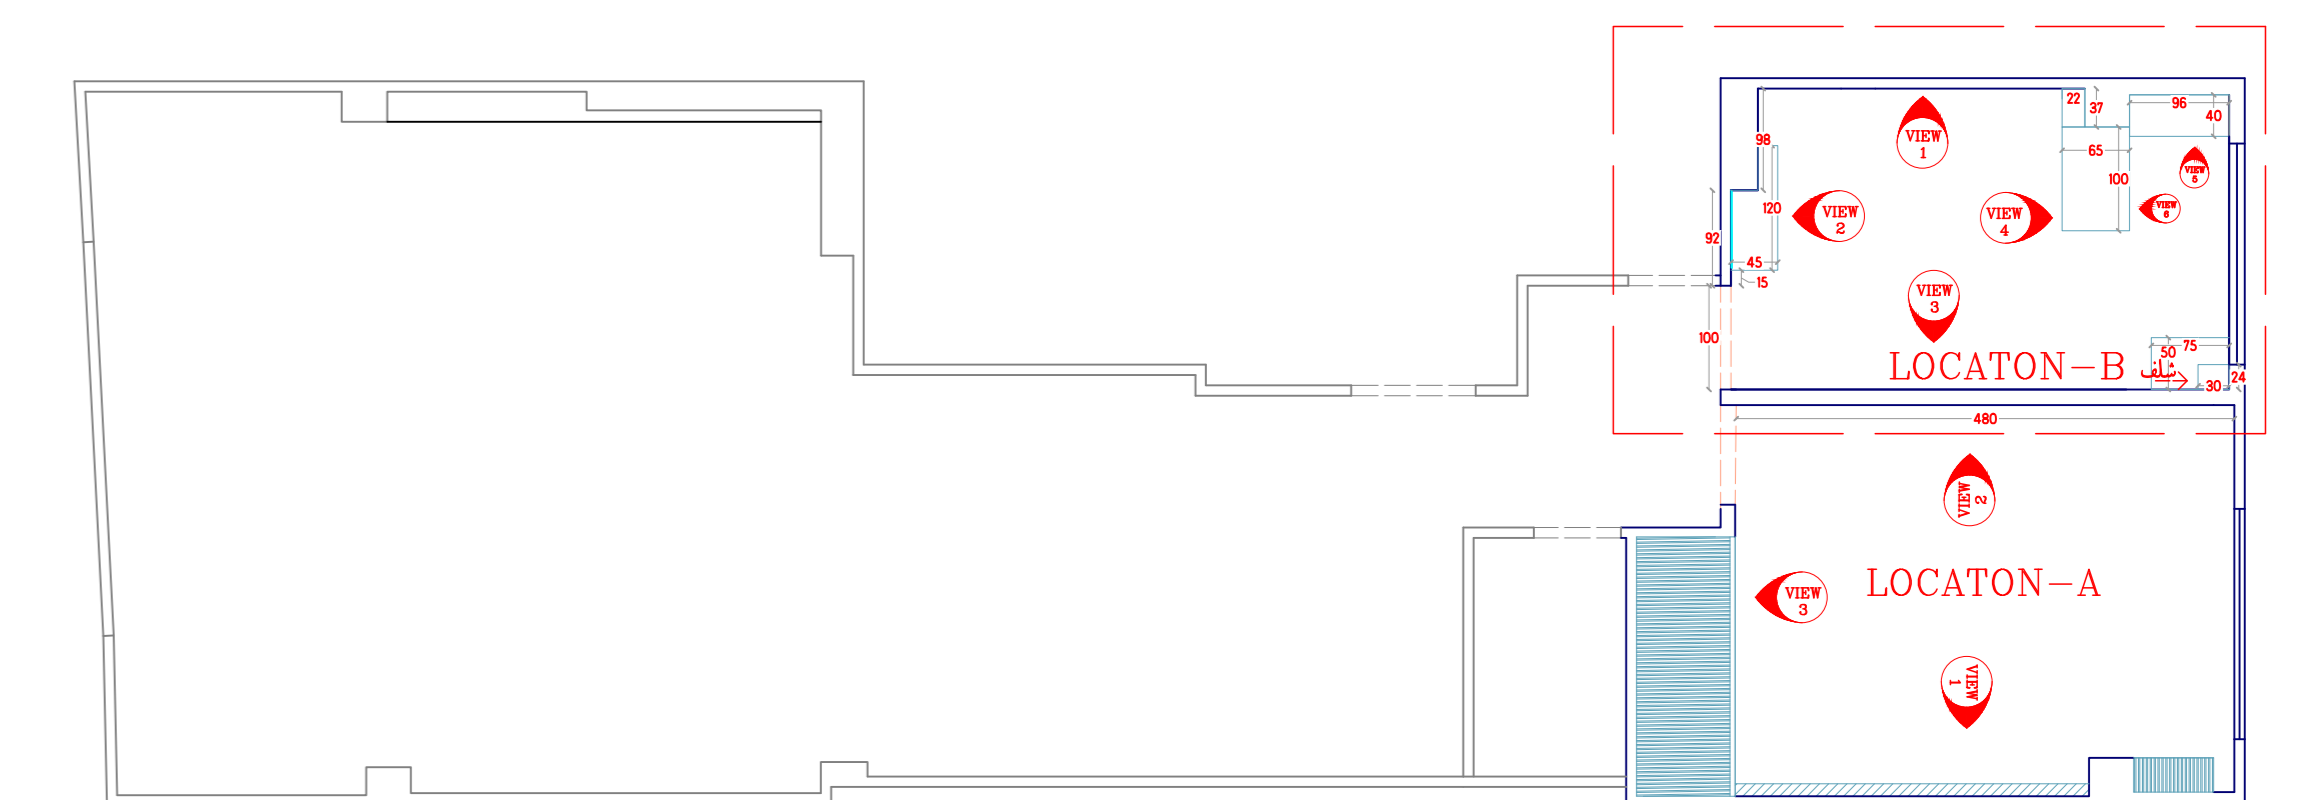

LOCATON-B VIEW6

Sheet number	Space:		Scale:	Type: Plan / Dimension	View code
40	ابعاد اتاق دختر				plan