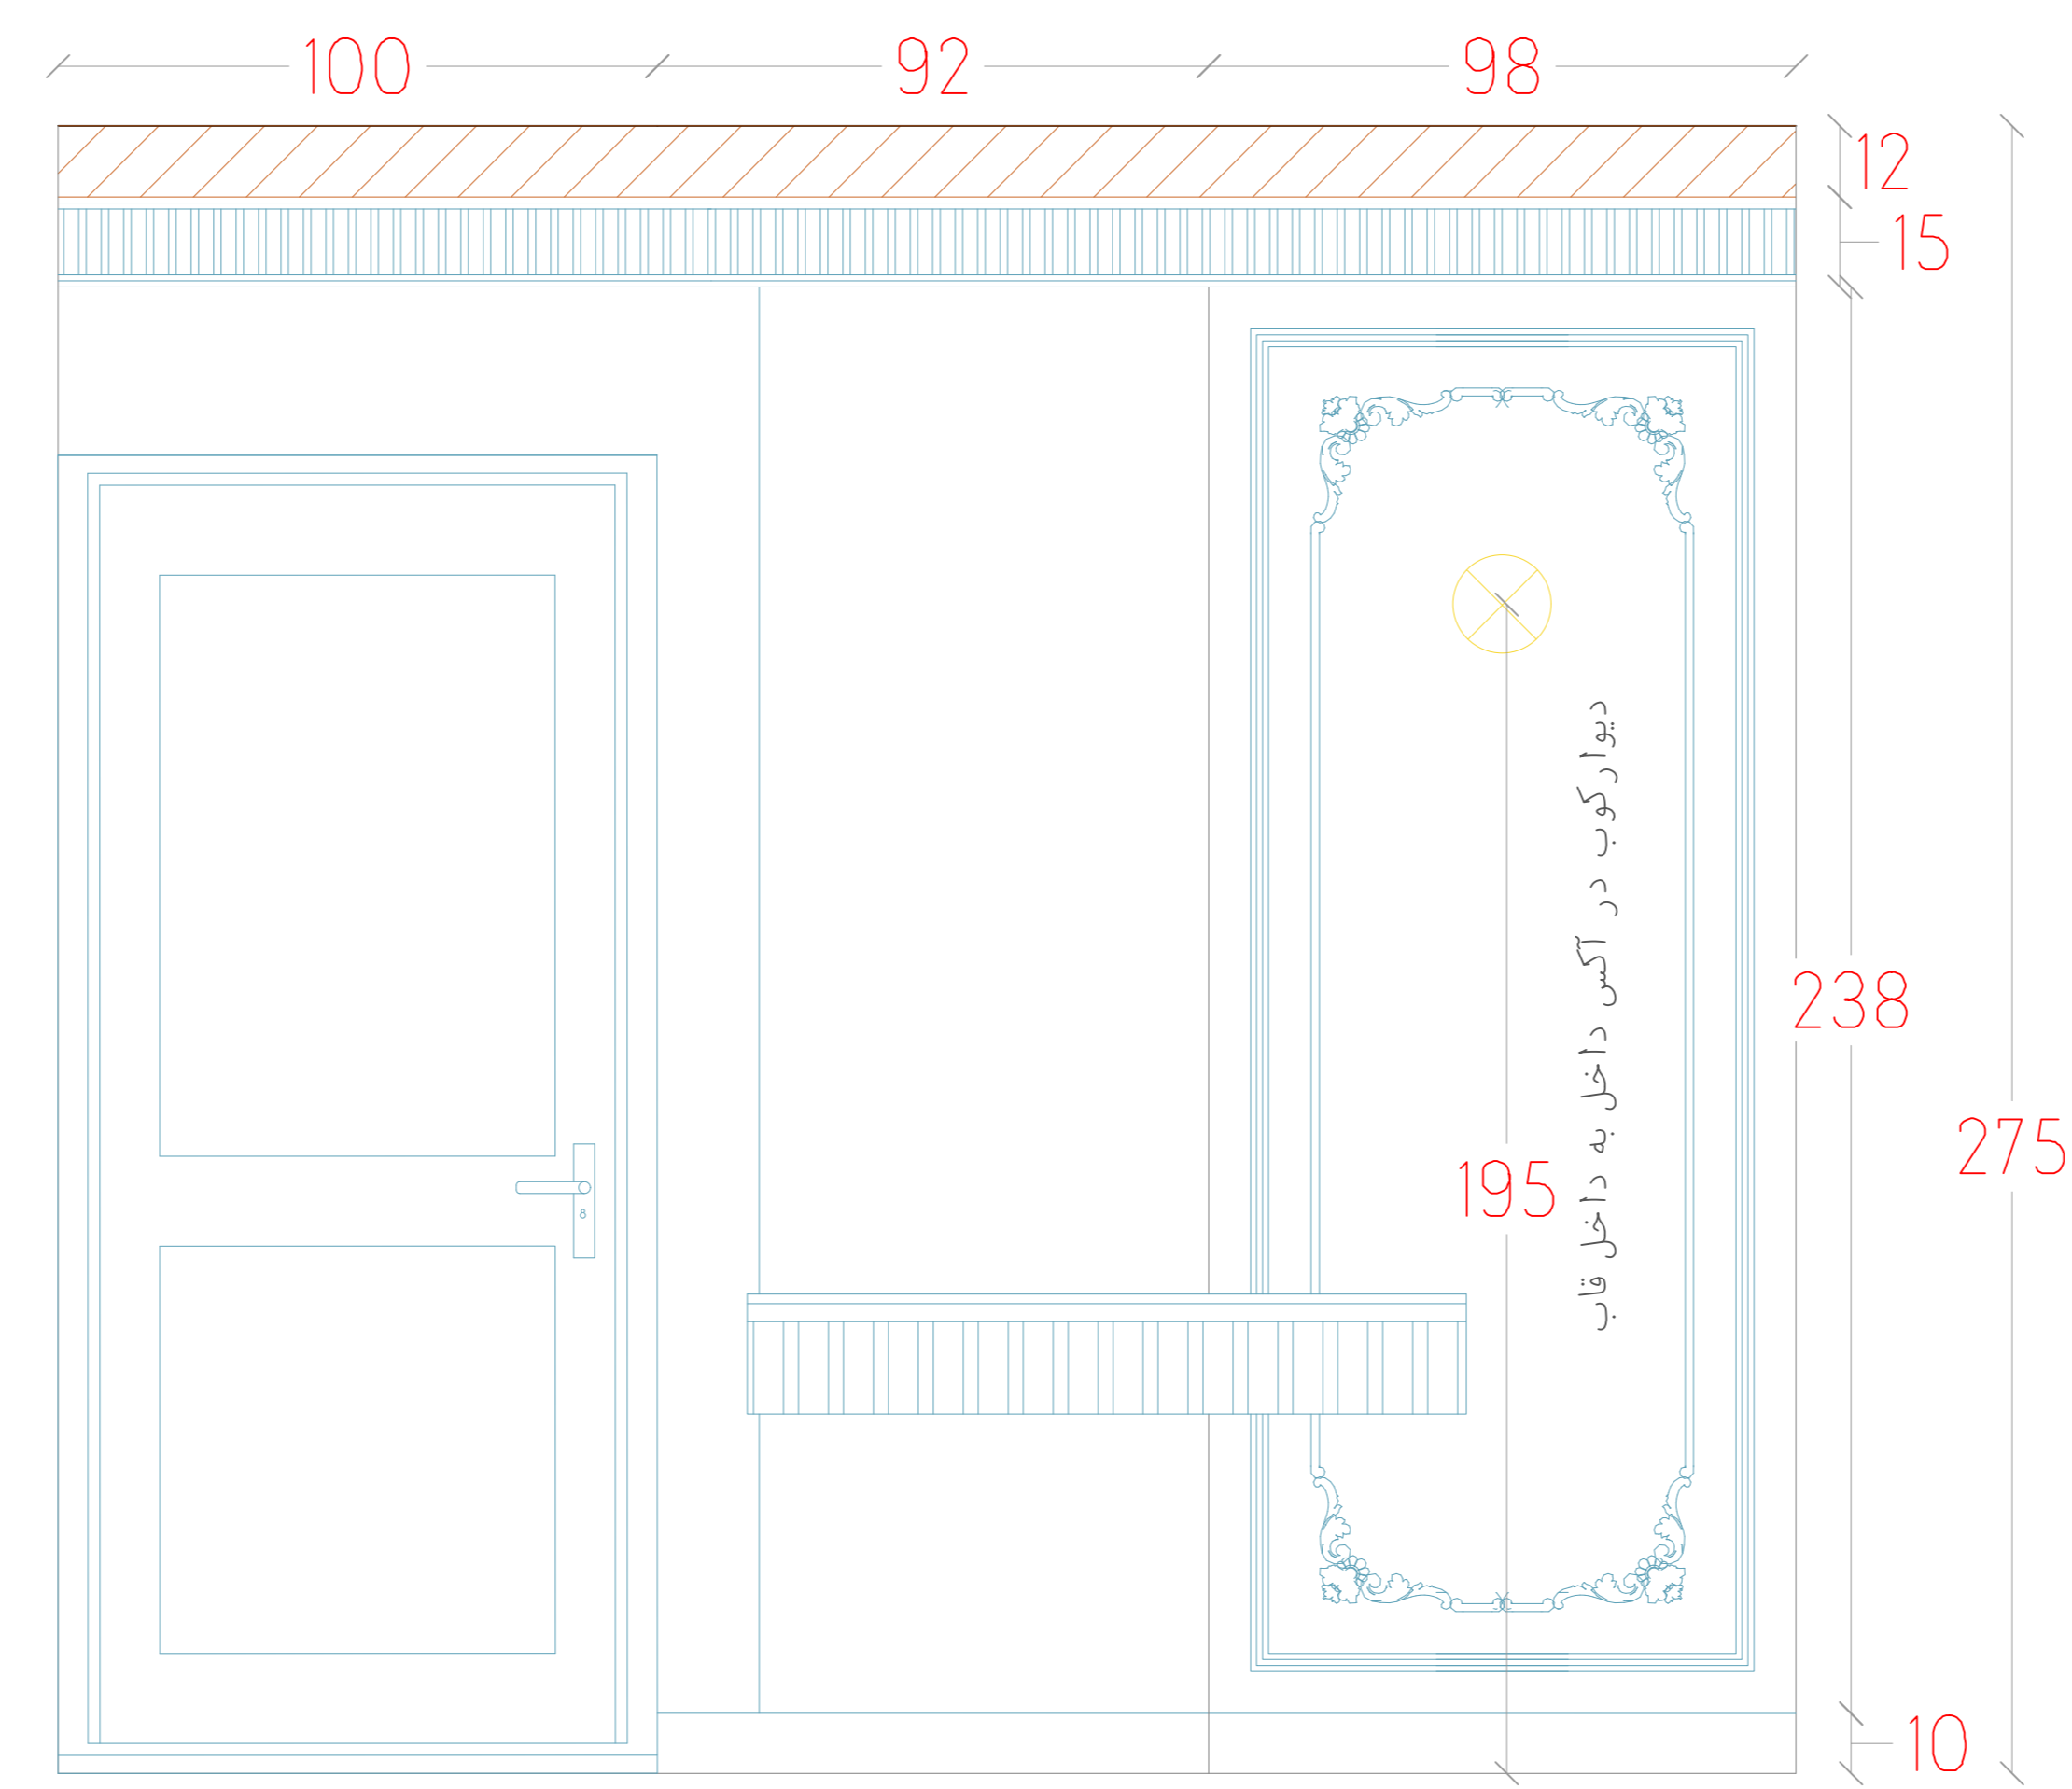

# LOCATON - B

Sheet number	Space:			رتدر	Scale:	Type: Plan / Dimension	View code
33							plan

# LOCATON-B

Sheet number	Space:	Scale:	Type: Plan / Dimension	View code
34	پلان		plan	

# LOCATON-B VIEW1

Sheet number	Space:	Scale:	Type: Plan / Dimension	View code
35	ابعاد اتاق دختر		Plan / Dimension	plan

# LOCATON-B VIEW2

Sheet number	Space:	Scale:	Type: Plan / Dimension	View code
36	ابعاد اتاق دختر		Plan / Dimension	plan