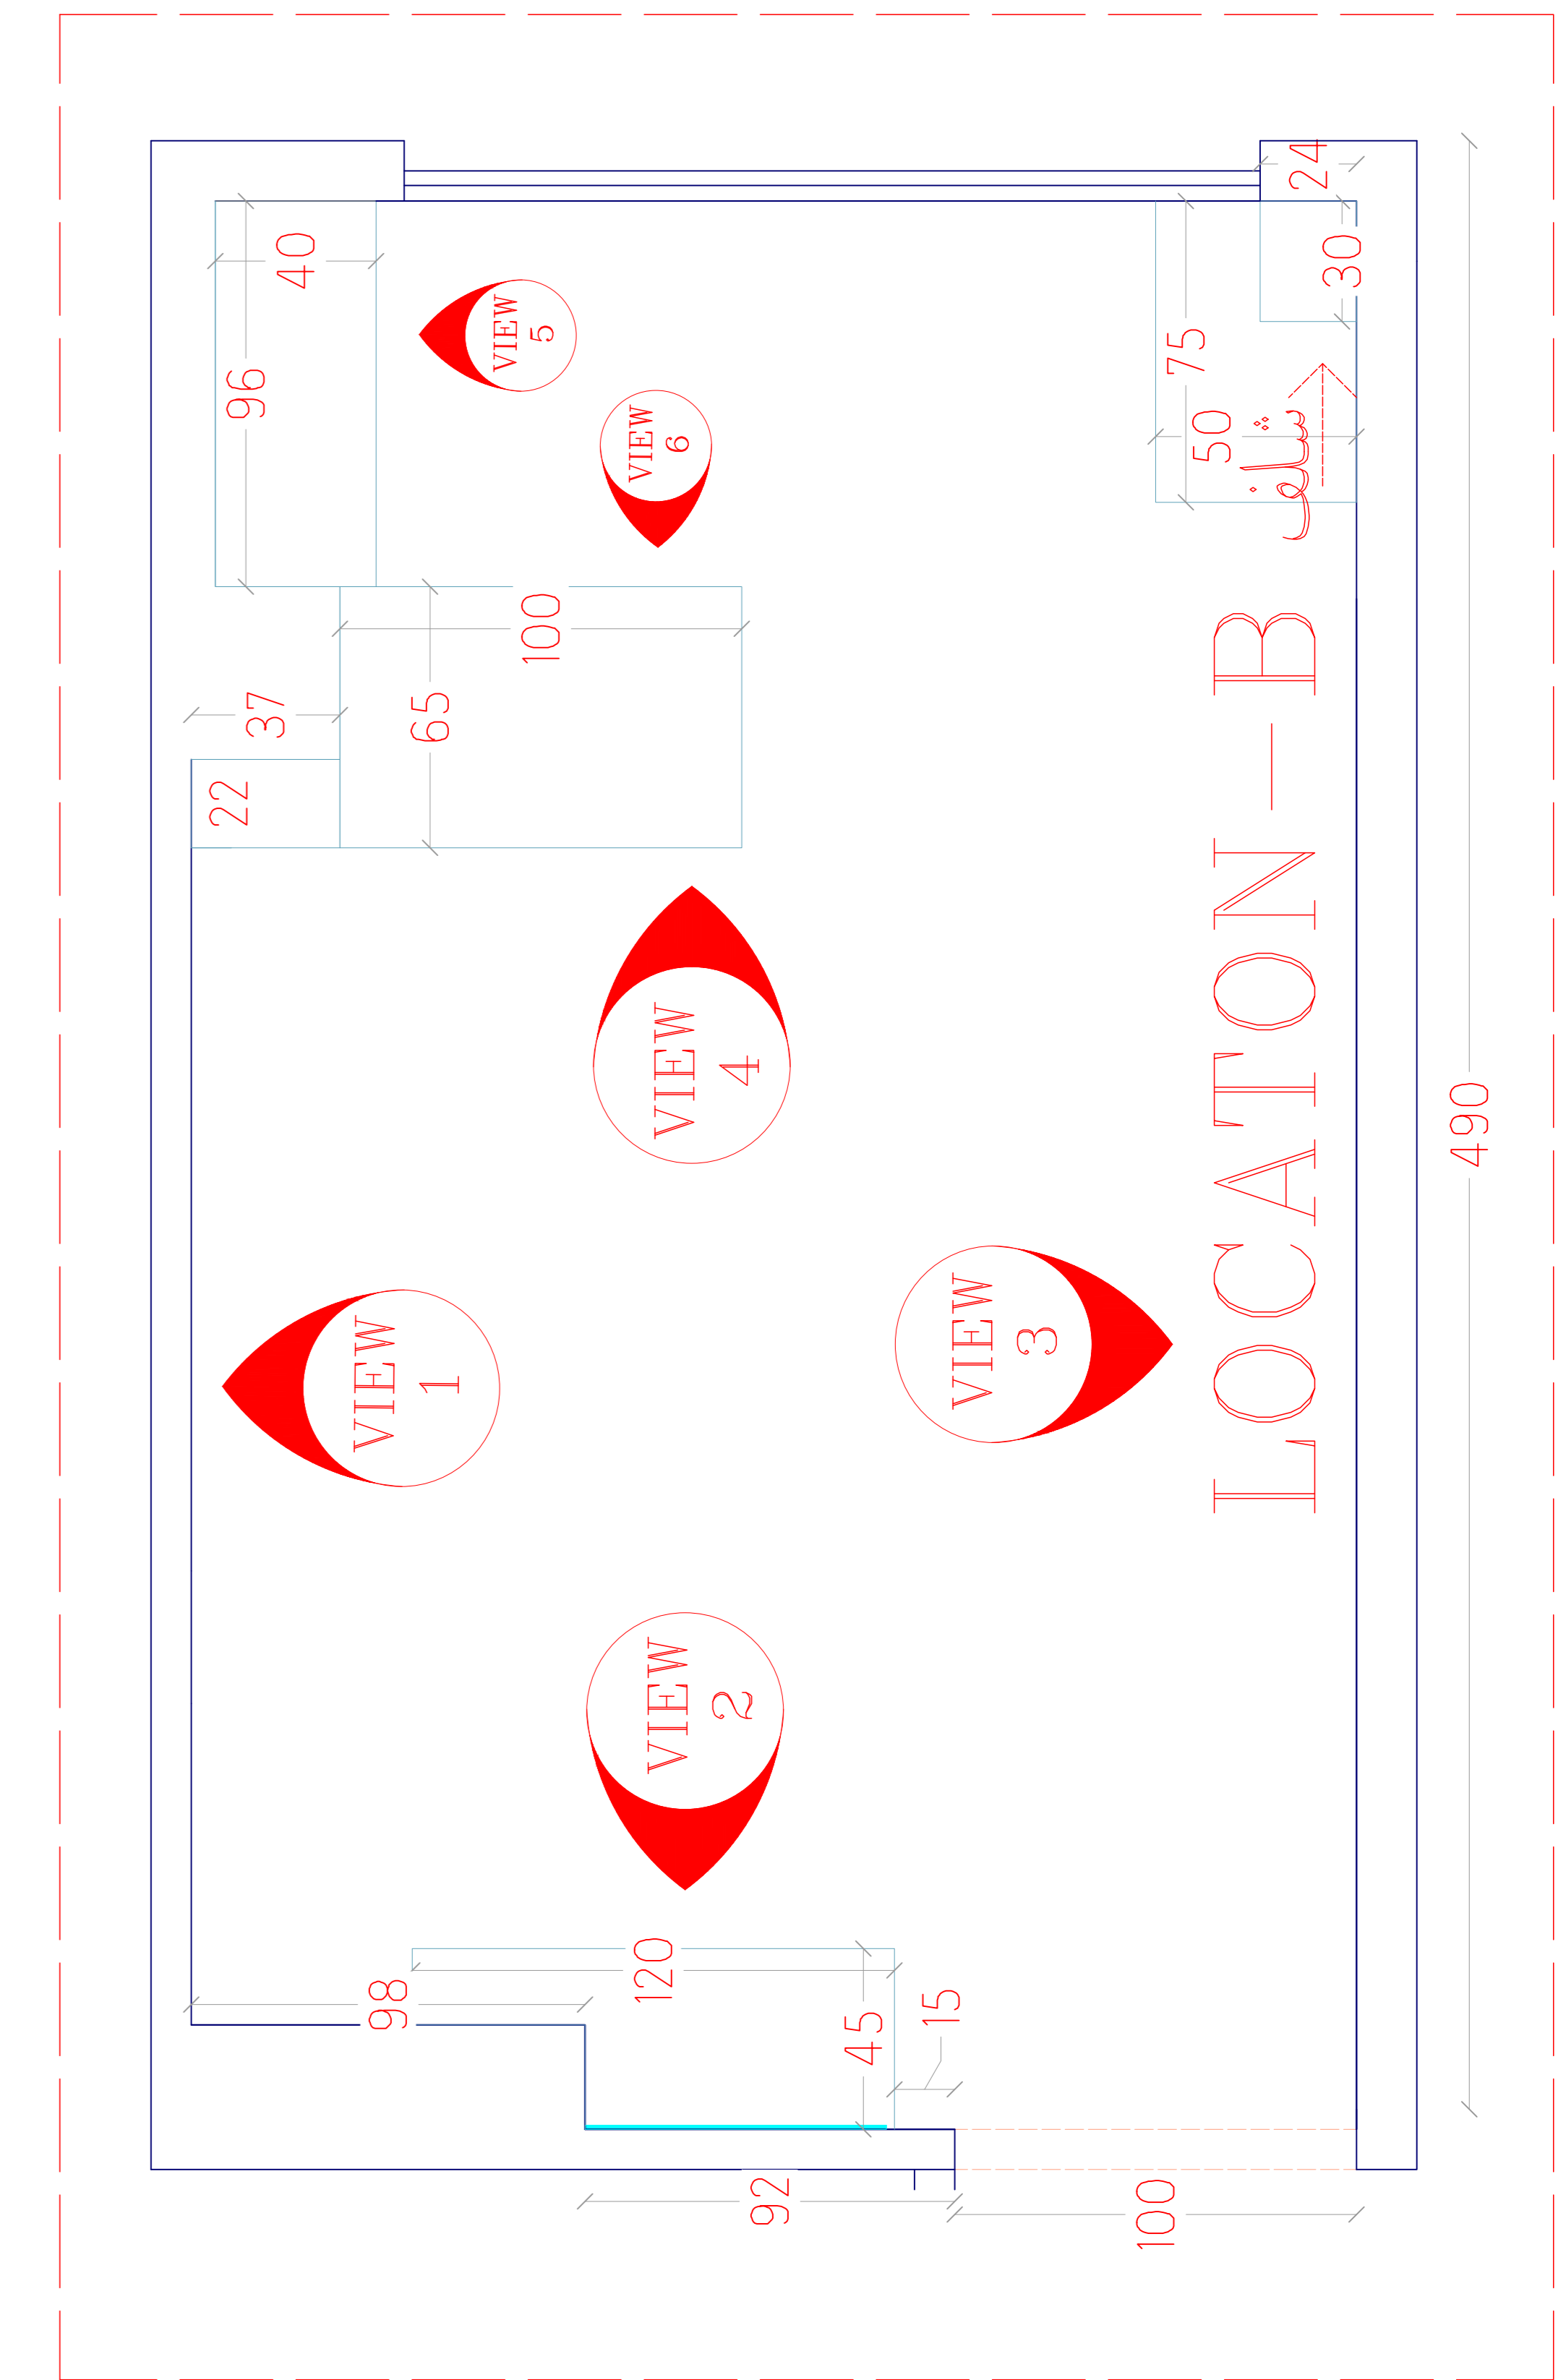

# LOCATON-B VIEWS3

Sheet number	Space:	Scale:	Type: Plan / Dimension	View code
37	ابعاد اتاق دختر		Plan / Dimension	plan

# LOCATON-B VIEW4

Sheet number	Space:	Scale:	Type: Plan / Dimension	View code
38	ابعاد اتاق دختر		Plan / Dimension	plan

# LOCATON-B VIEW5

Sheet number	Space:	Scale:	Type: Plan / Dimension	View code
39	ابعاد اتاق دختر		plan	

# LOCATON-B VIEW6

Sheet number	Space:		Scale:	Type: Plan / Dimension	View code
40	ابعاد اتاق دختر				plan