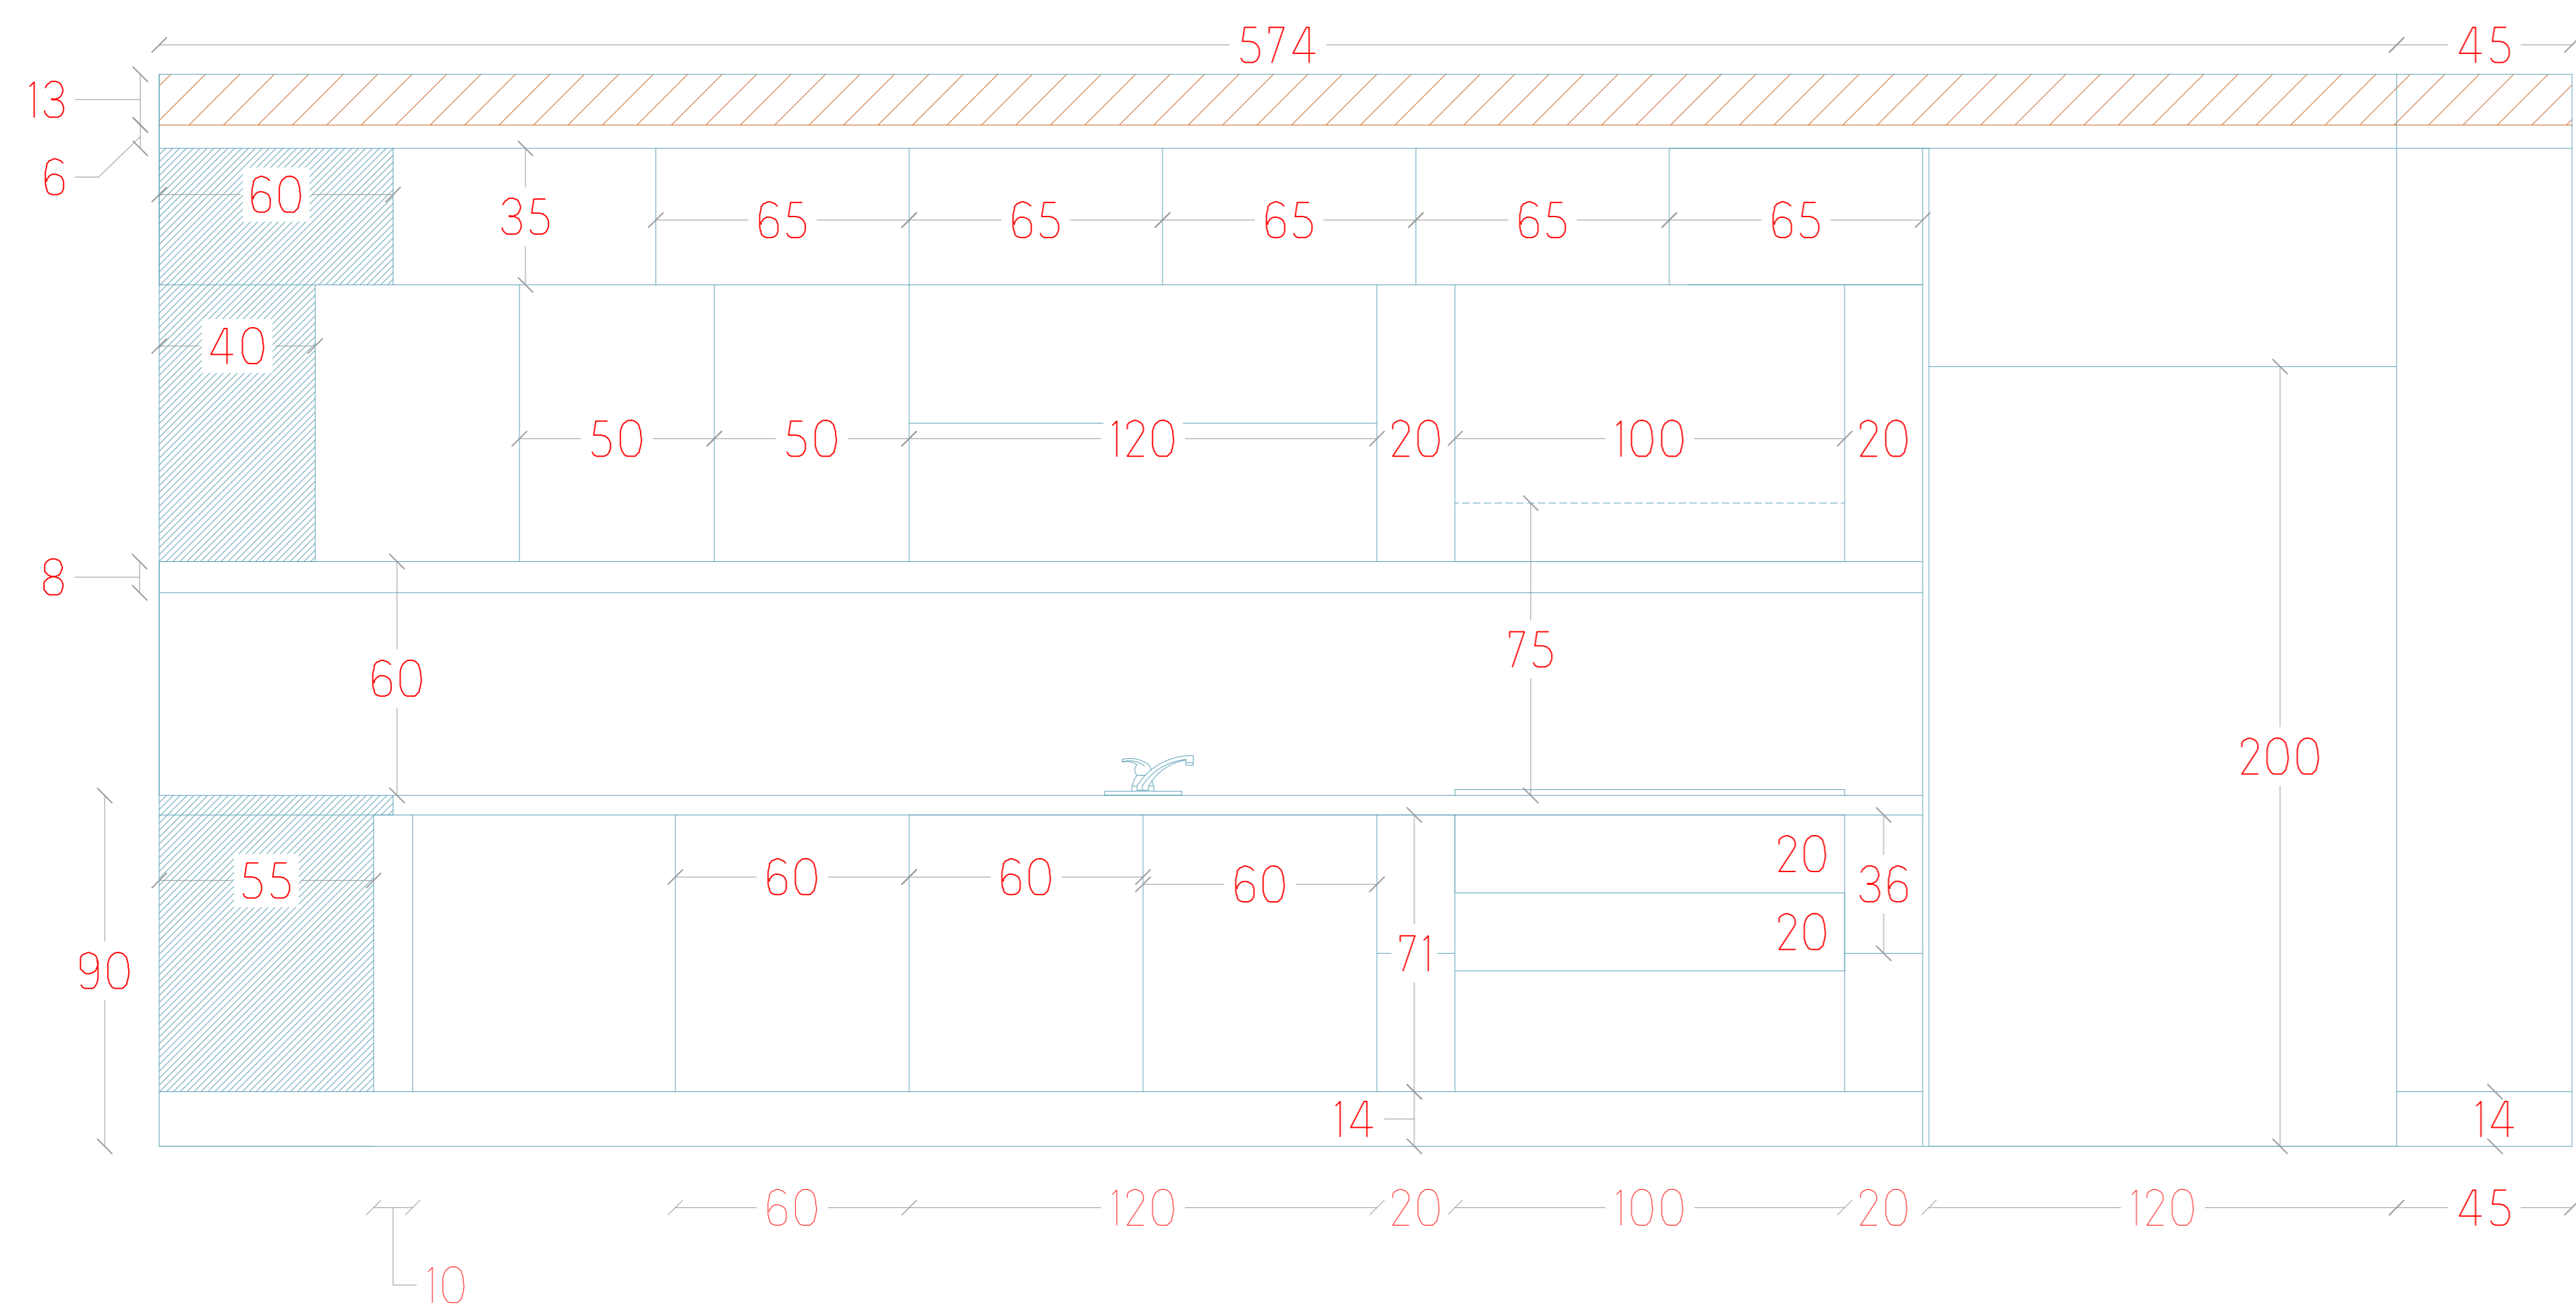

LOCATON - C VIEW 1

- فر و ماکروفر
- گاز
- سینک
- یخچال
- کناف
- فضاهای ایجاد شده
- وضع موجود
- ماشین ظرف شویی
- ماشین لباس شویی

Sheet number			View code
08	Space: ابعاد کابینت	Scale:	plan
		Type: Plan / Dimension