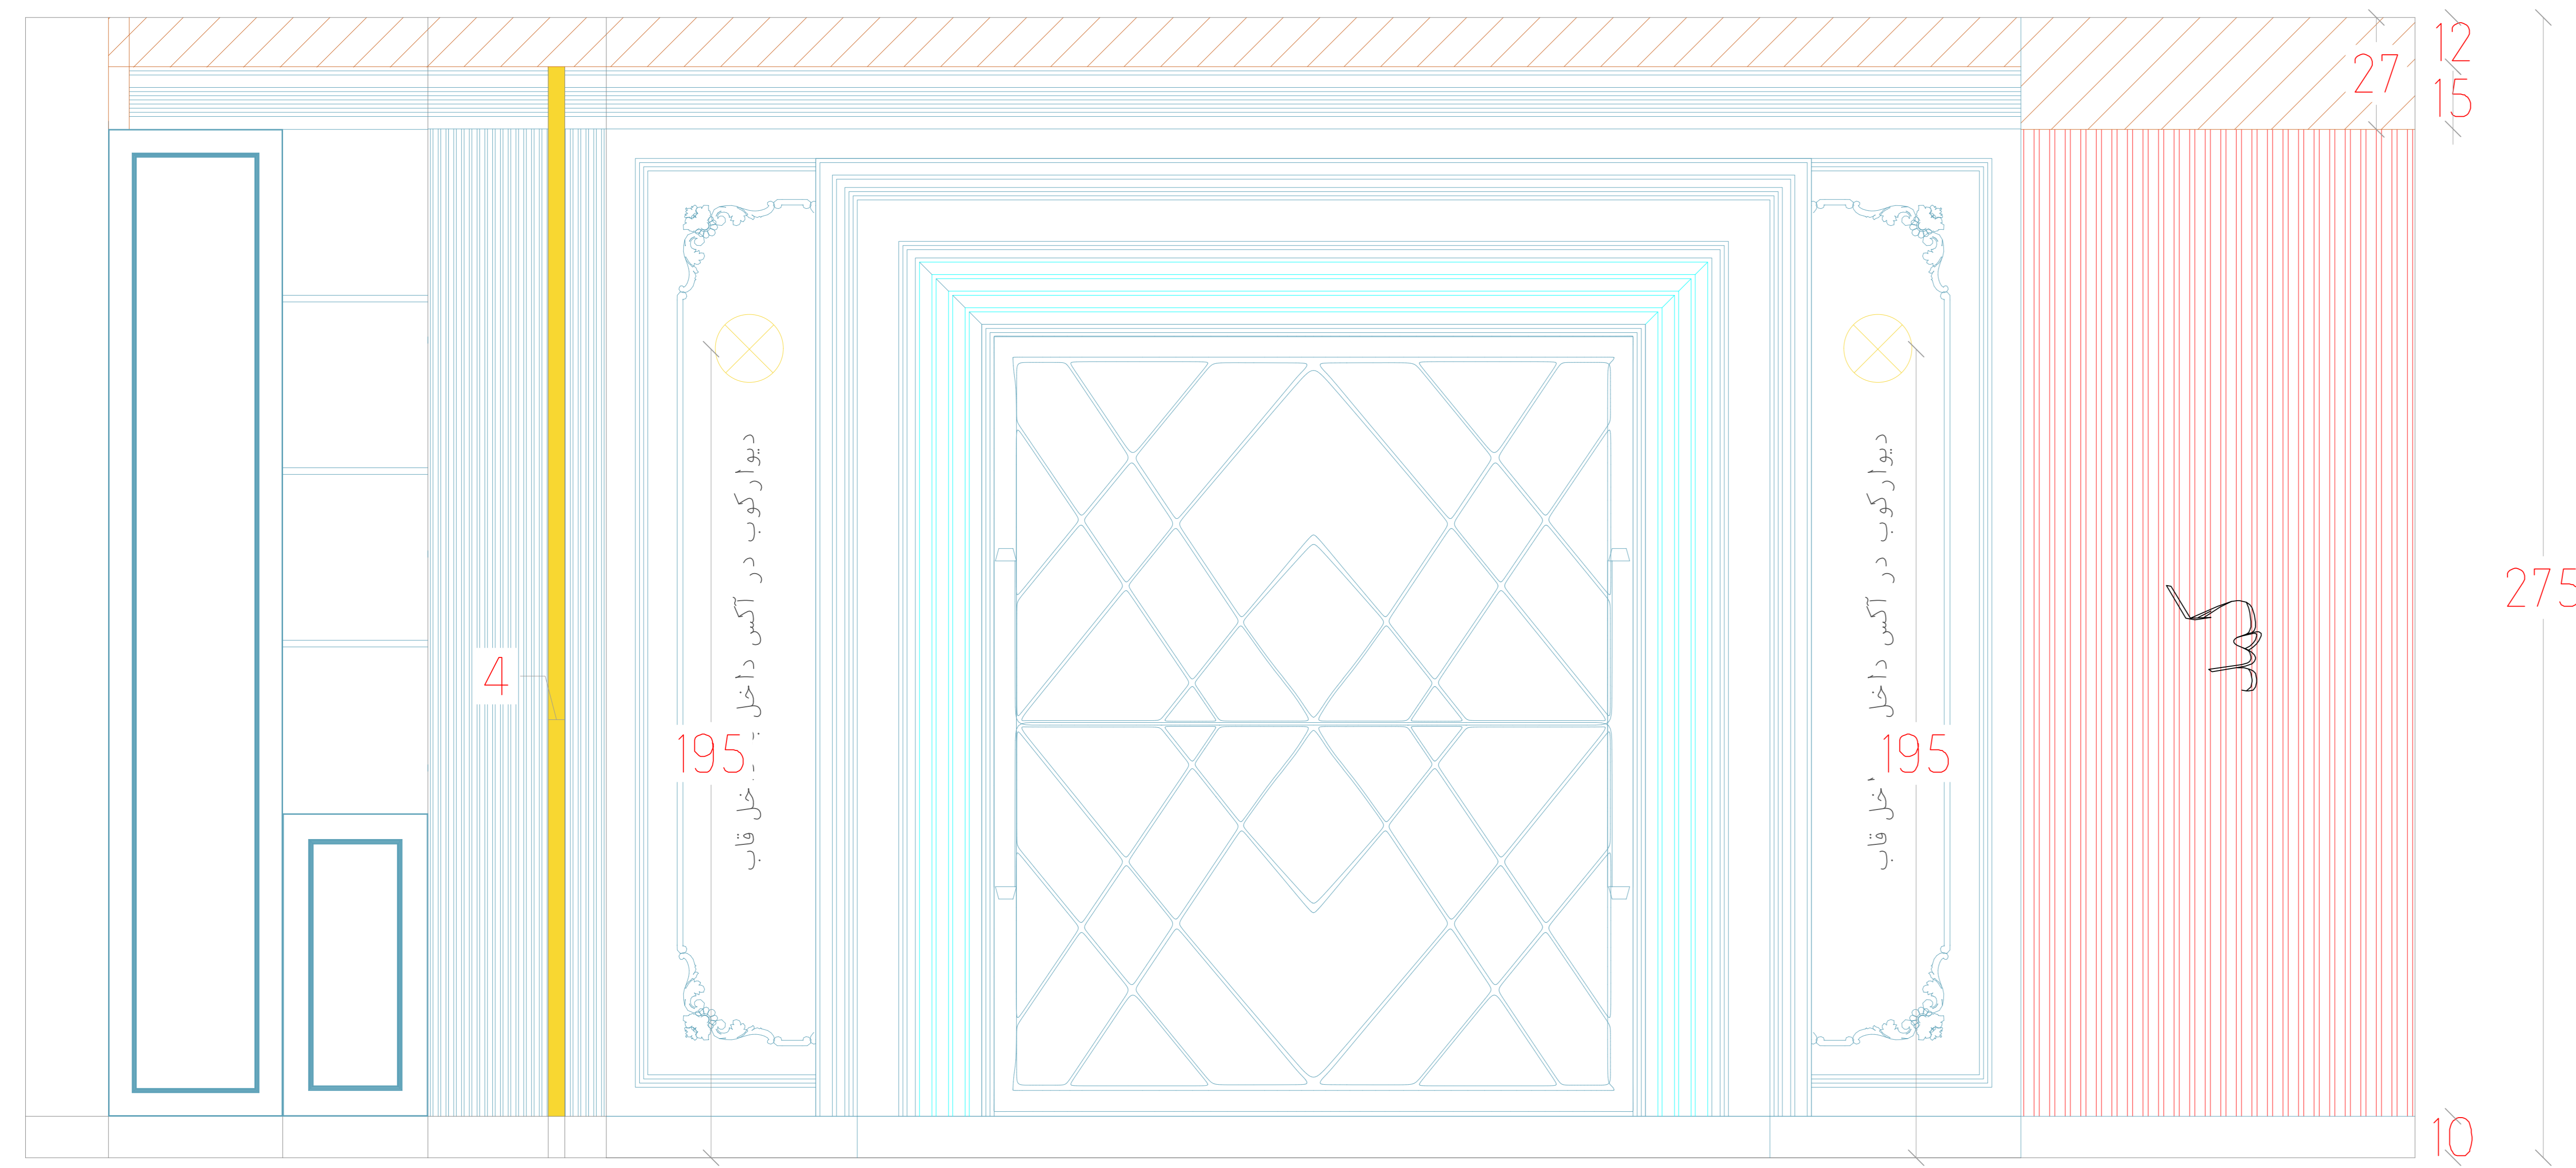

# LOCATON - A

**SH**  
SHADOW STUDIO  
09137993293

Sheet number	Space:	رندر	Scale:	Type: Plan / Dimension	View code
23					plan

Sheet number				View code
24	Space:	پلان	Scale:	plan
			Type: Plan / Dimension	

LOCATON - A VIEW 1

Sheet number	Space:	Scale:	Type: Plan / Dimension	View code
25	ابعاد اتاق پدرمادر		Plan / Dimension	plan

# LOCATON-A VIEW 1

Sheet number	Space: ابعاد اتاق پدرمادر		Scale:	Type: Plan / Dimension	View code
26					plan

# LOCATON - A VIEW 2

Sheet number	Space:	Scale:	Type: Plan / Dimension	View code
27	ابعاد اتاق پدرمادر		plan	