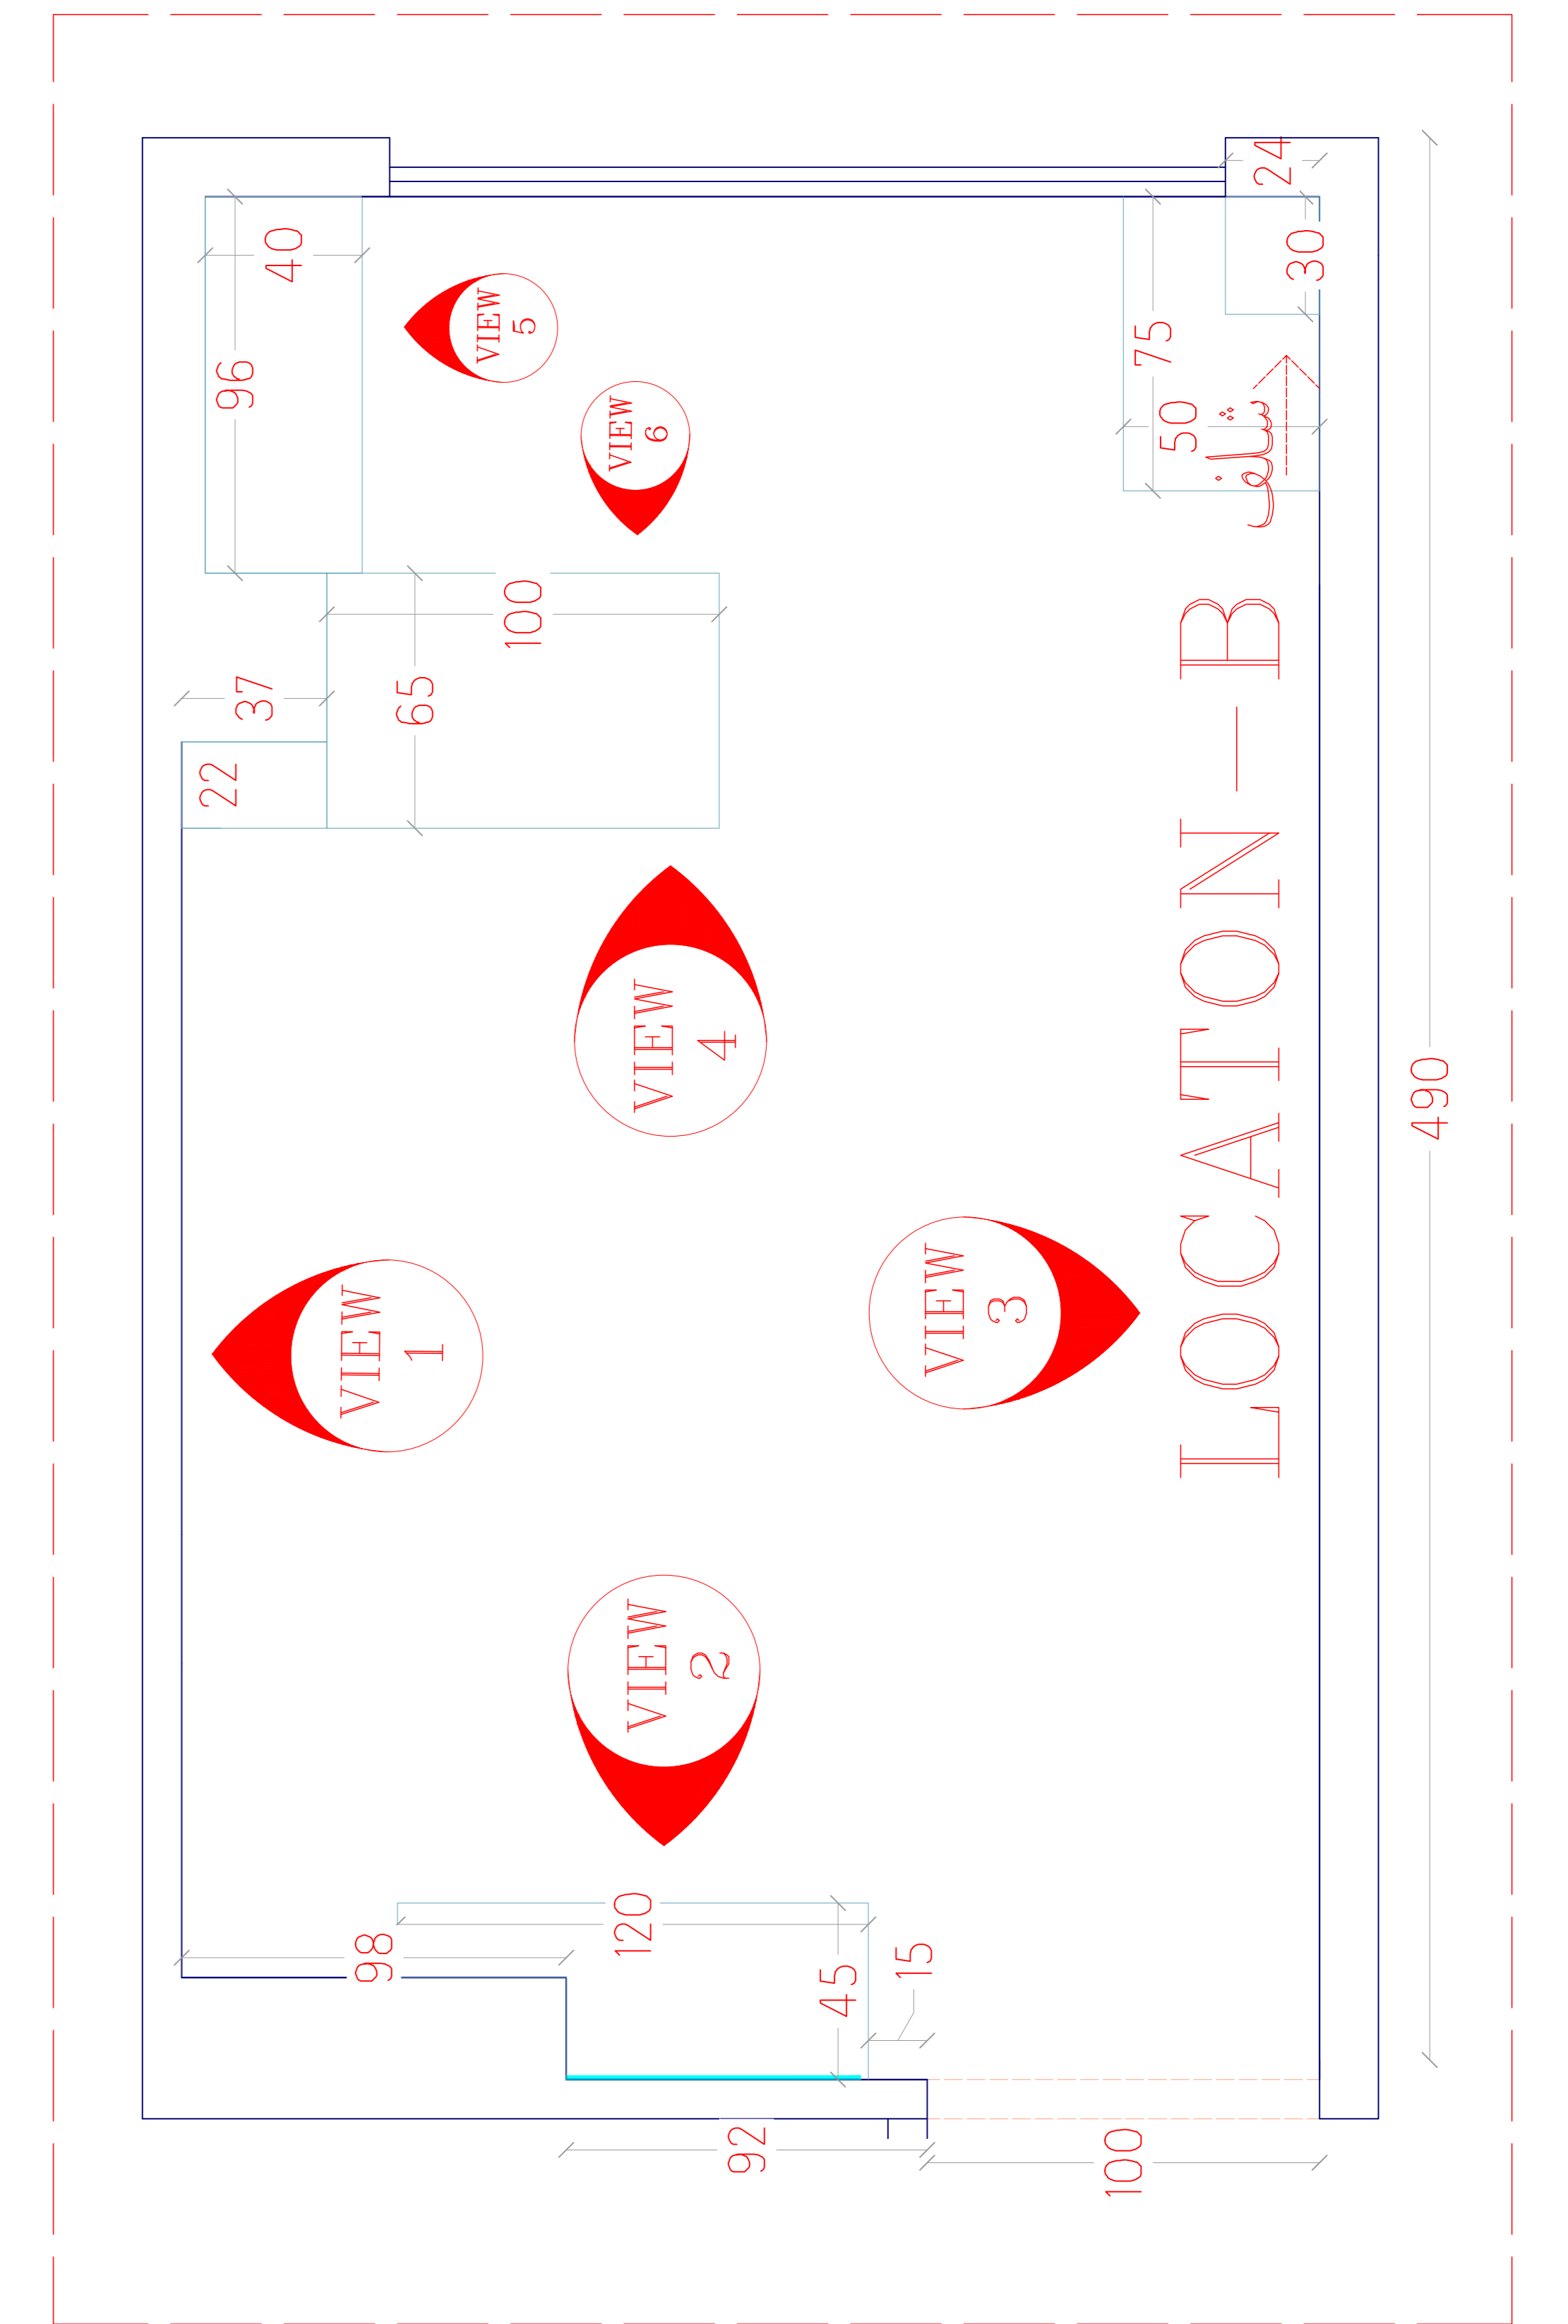

LOCATON-B VIEW1

Sheet number	Space:	Scale:	Type: Plan / Dimension	View code
35	ابعاد اتاق دختر		Plan / Dimension	plan