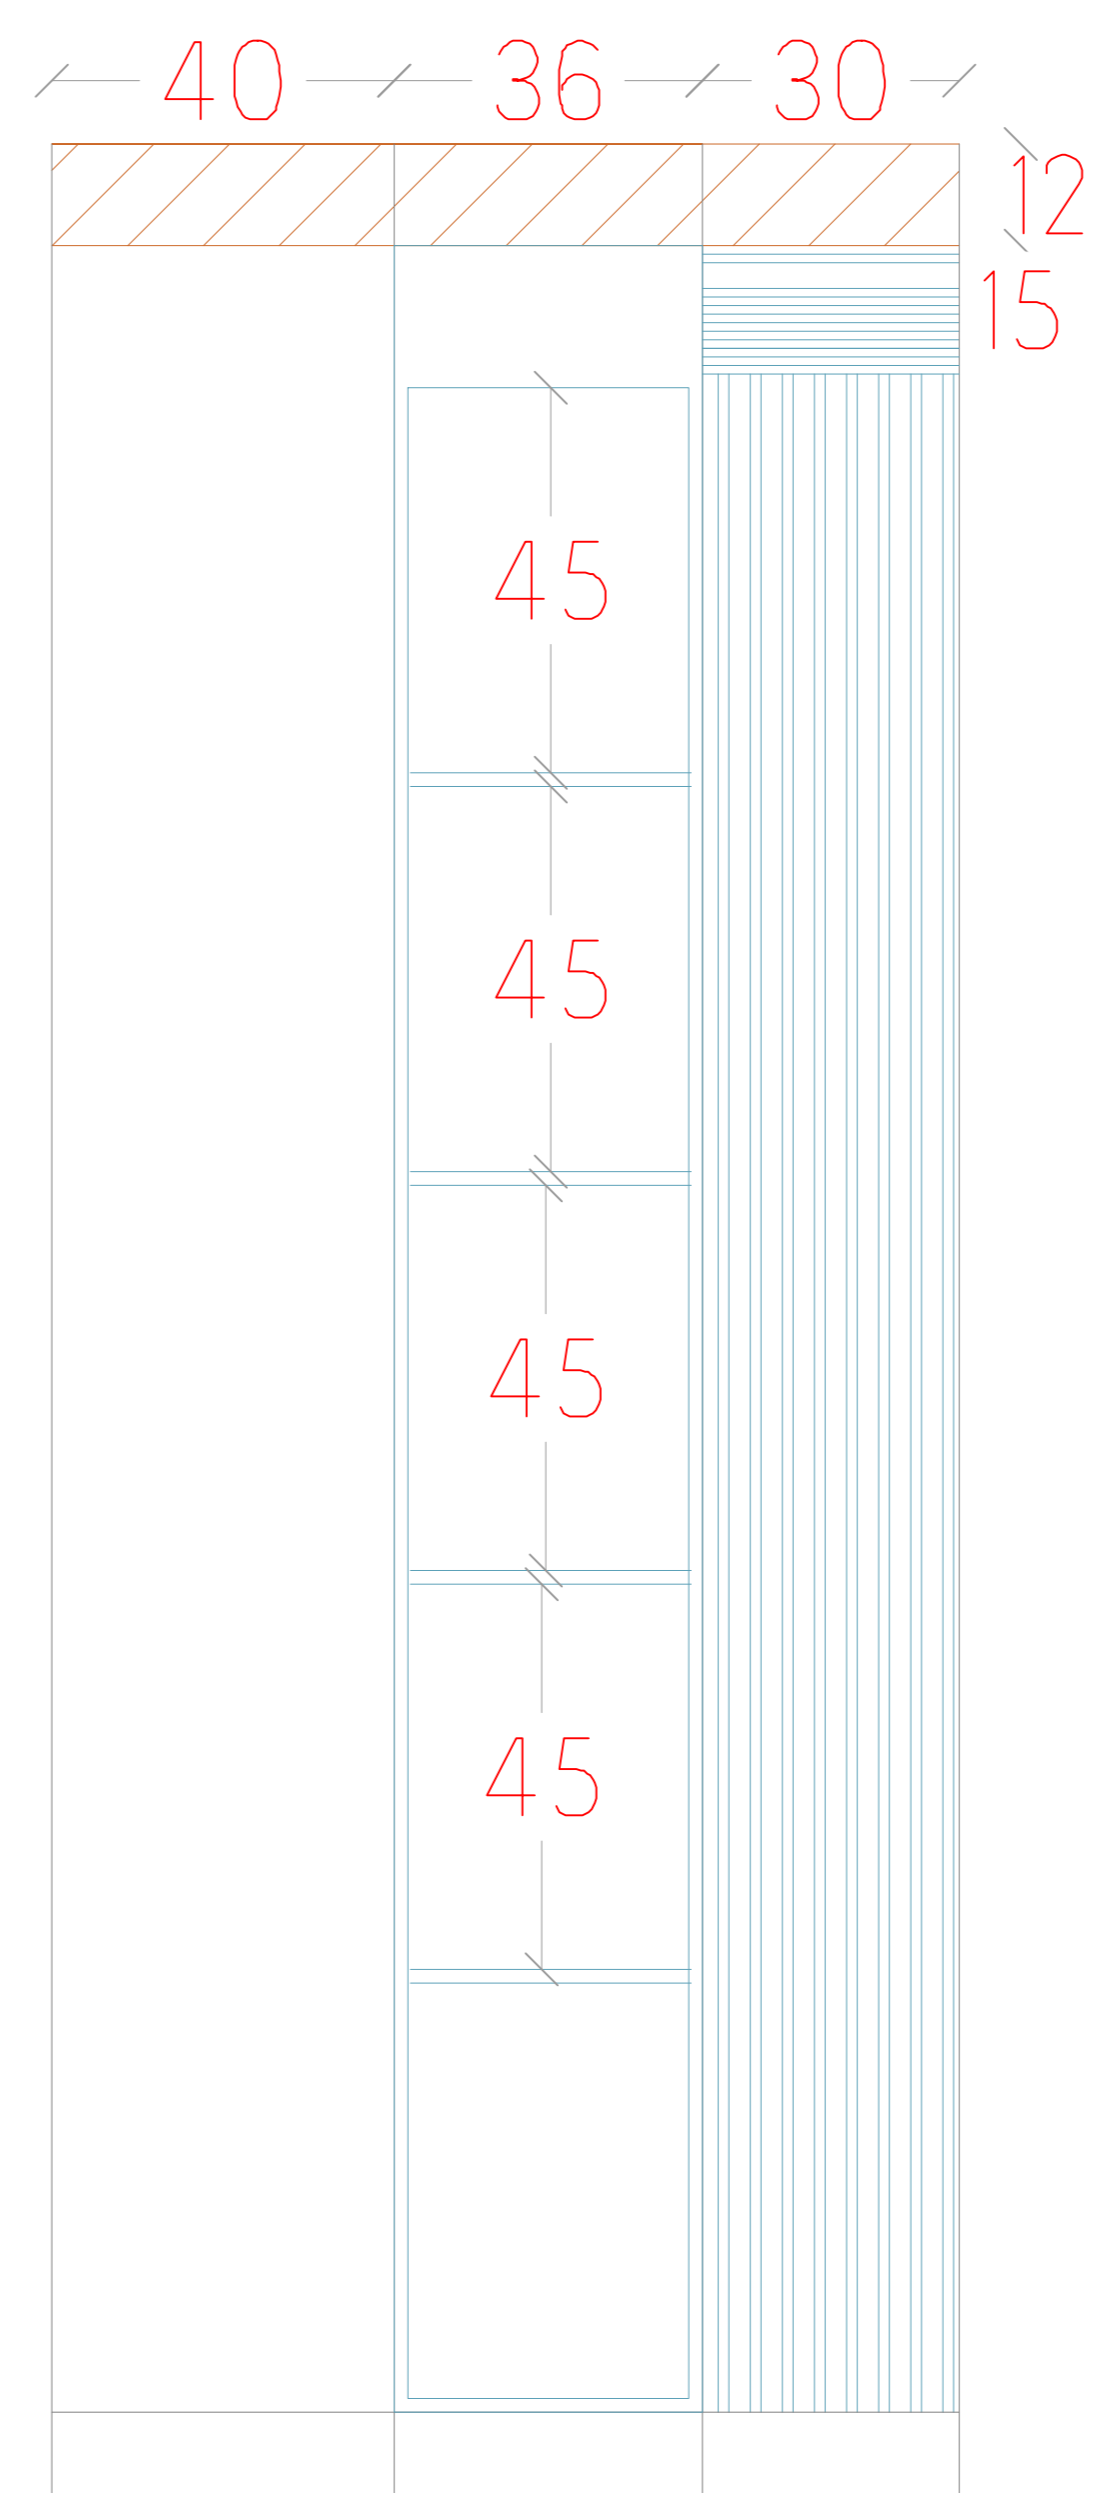

LOCATON-D

شلف

Sheet number	Space:	Scale:	Type: Plan / Dimension	View code
19	ابعاد سالن		Plan / Dimension	plan