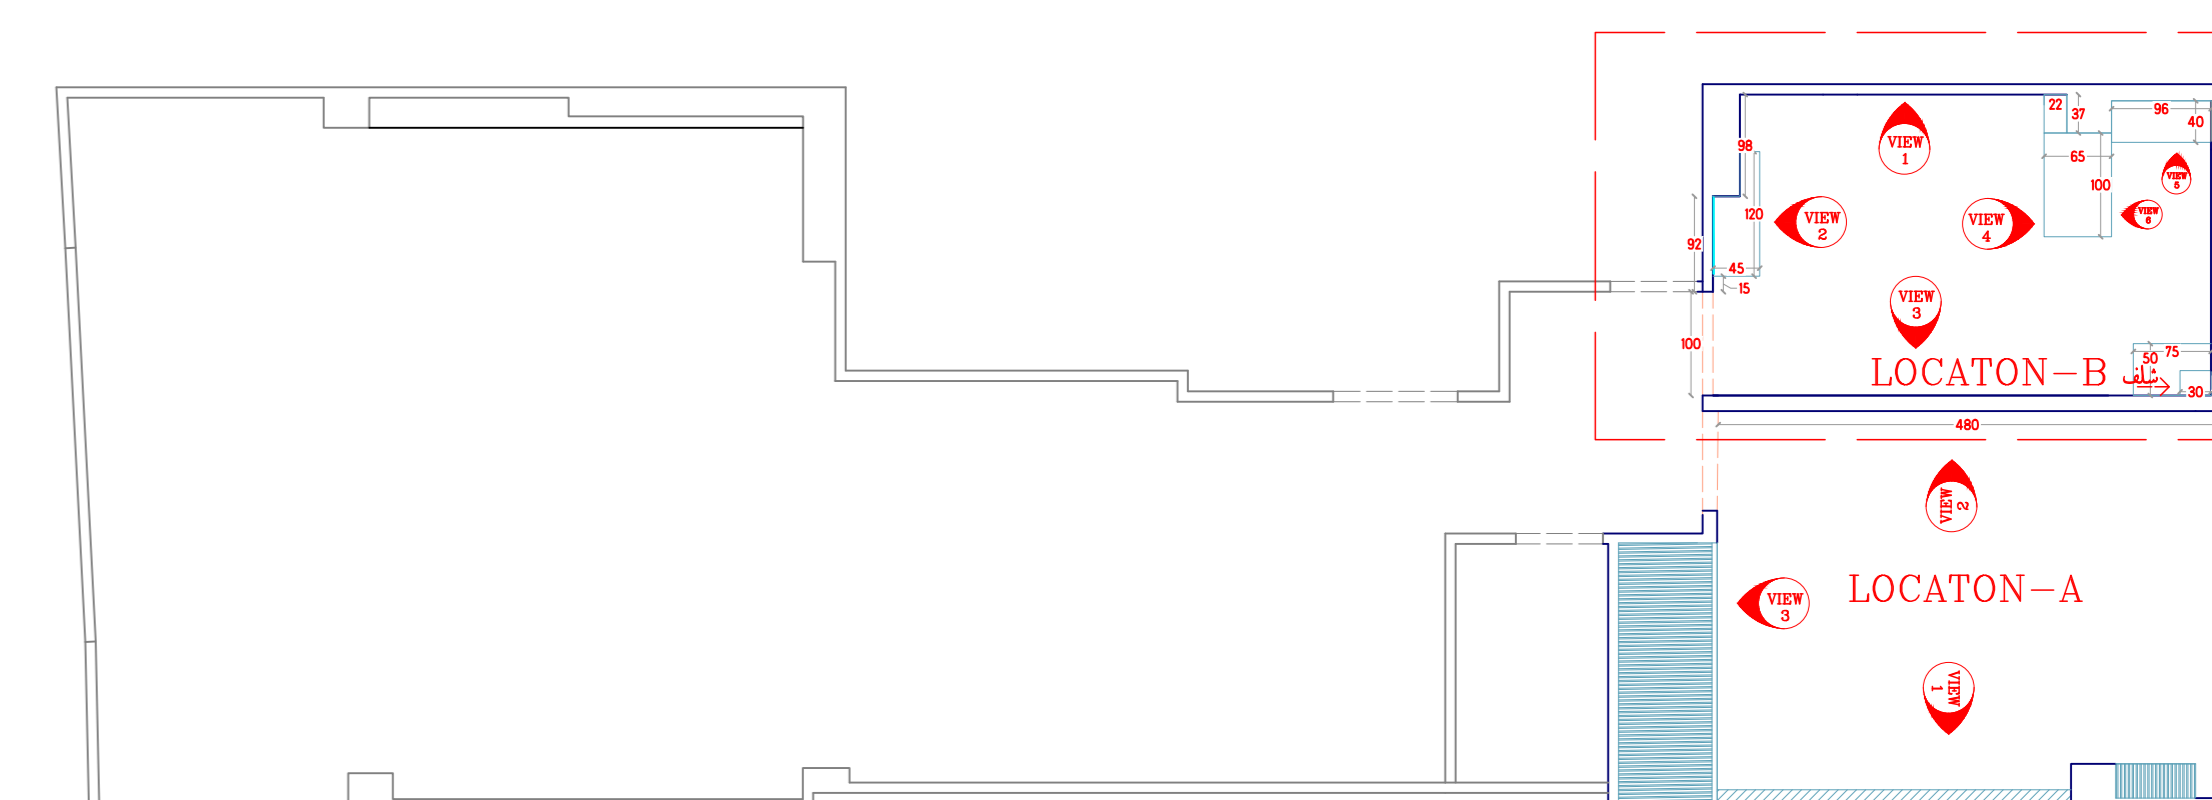

Sheet number	Space:	Scale:	Type: Plan / Dimension	View code
38	ابعاد اتاق دختر		Plan / Dimension	plan