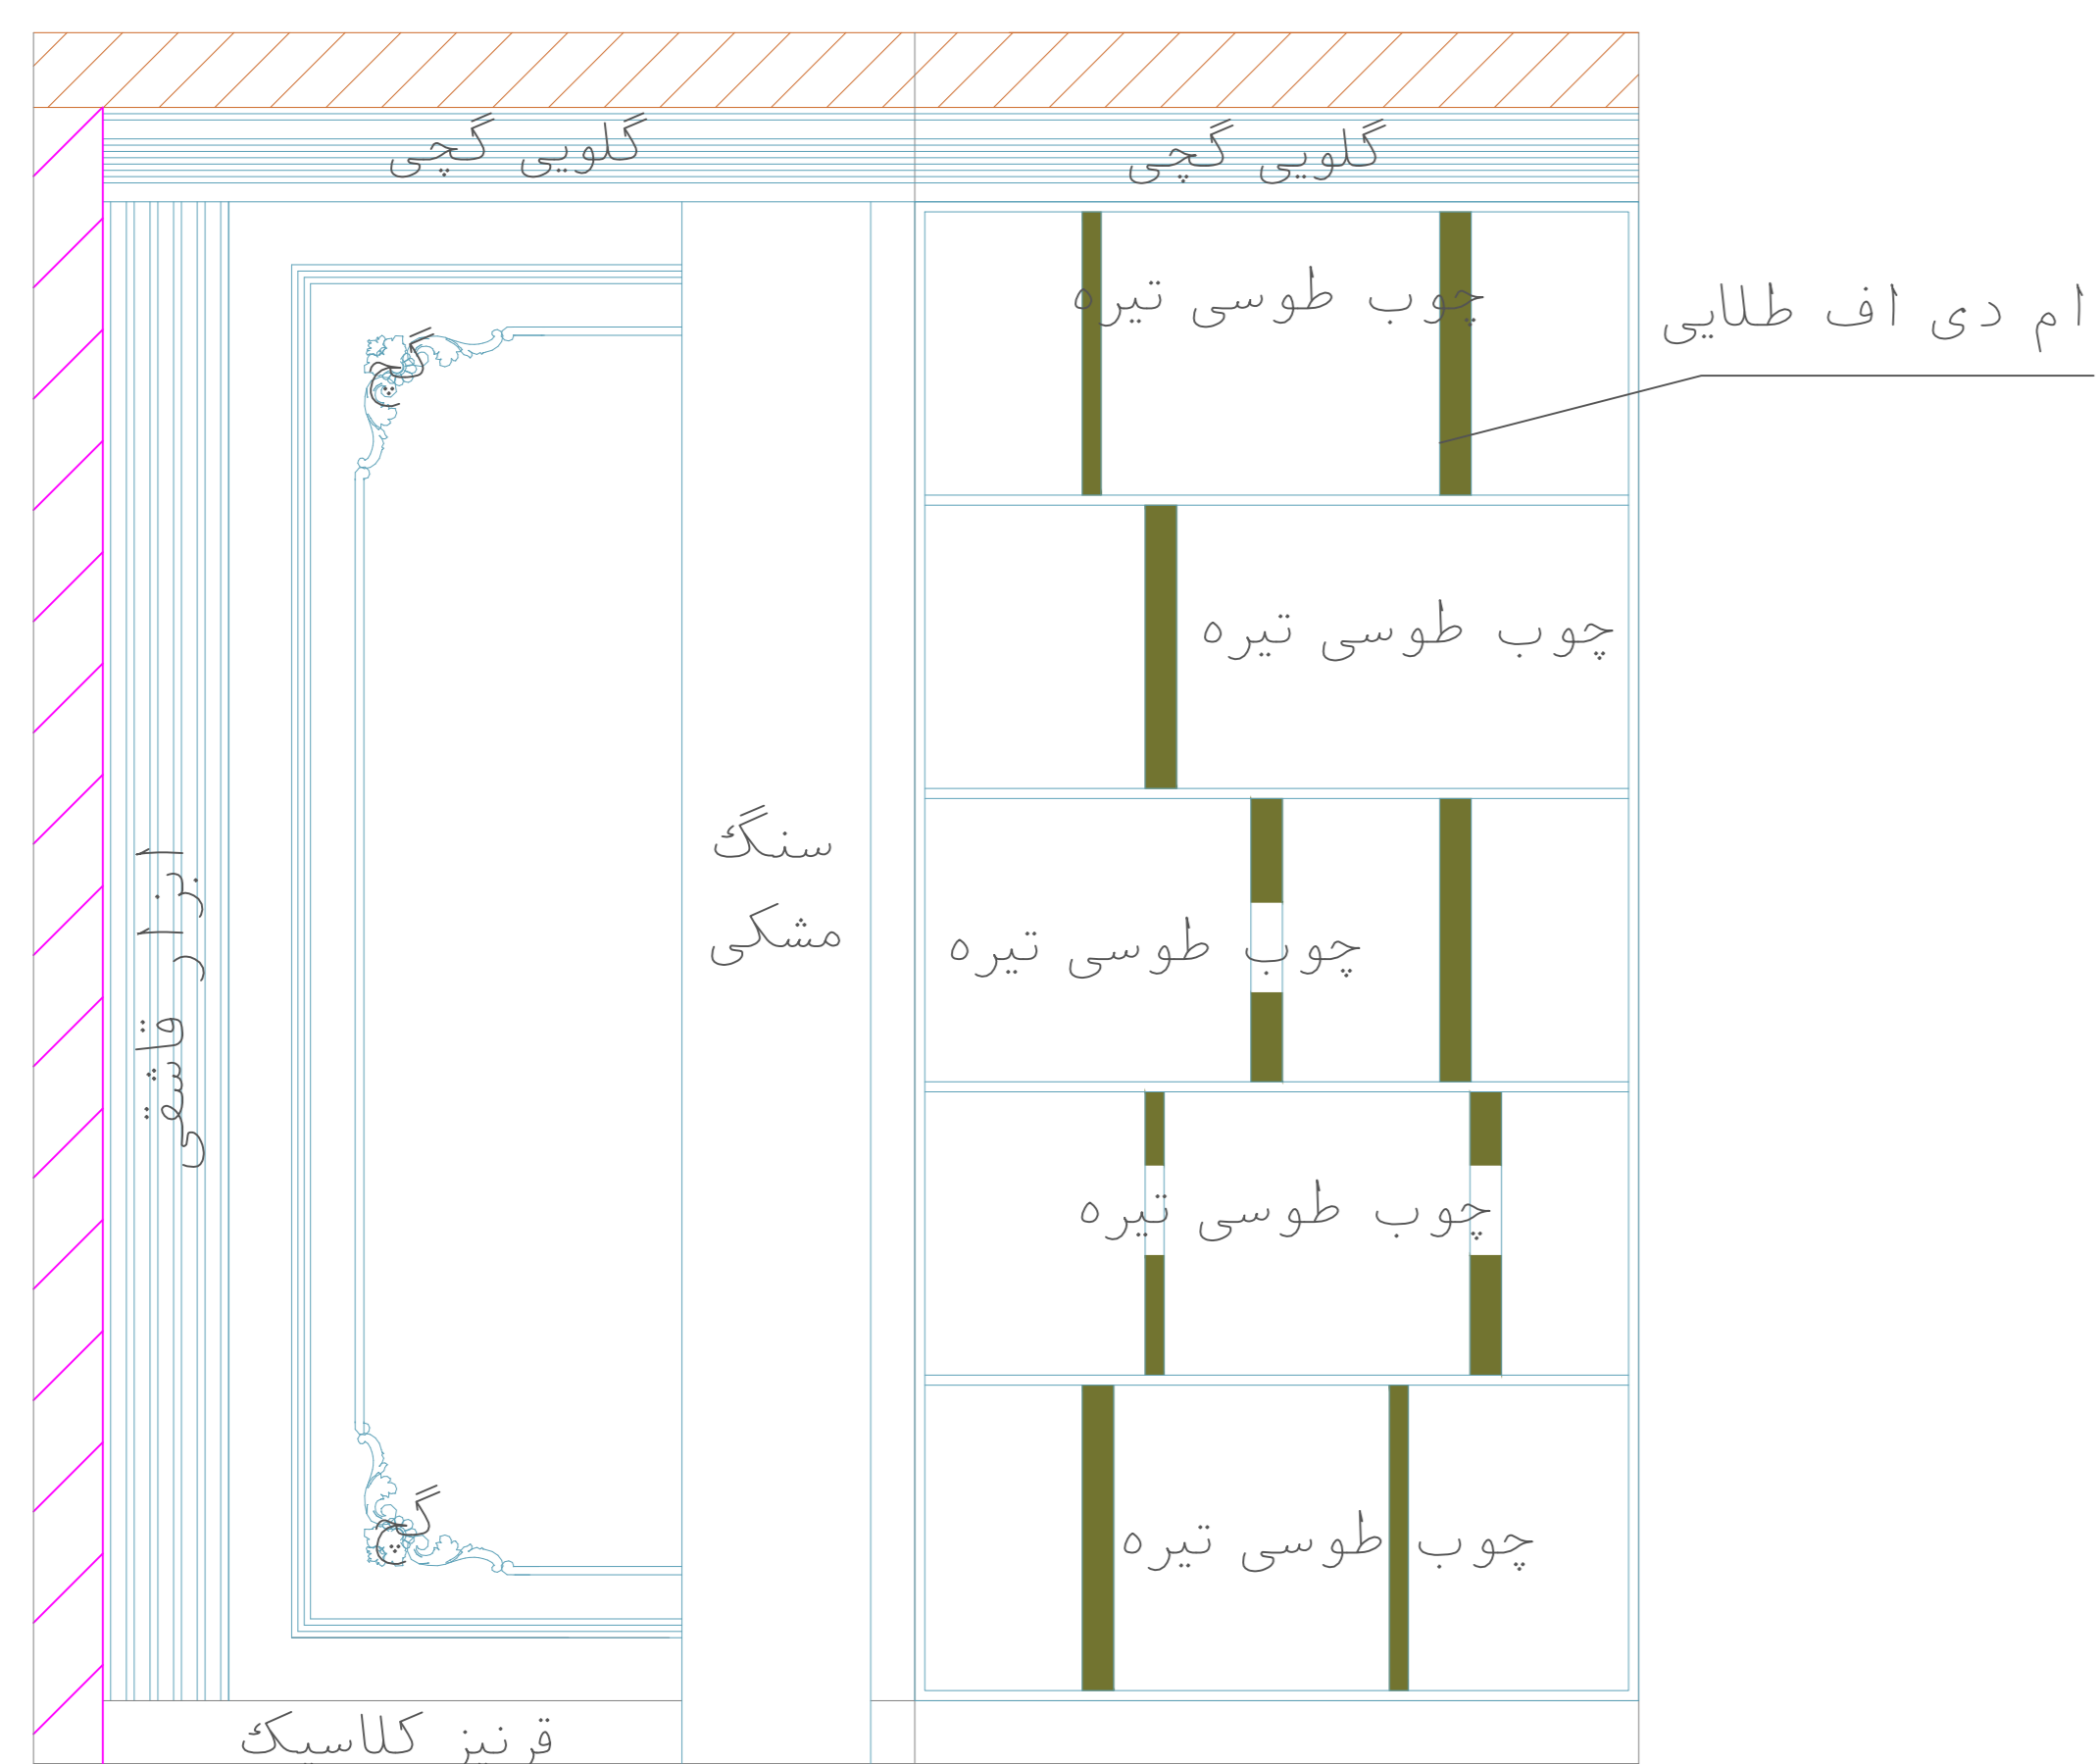

LOCATON-D

VIEW 4

Sheet number	Space:	Scale:	Type: Plan / Dimension	View code
18	ابعاد سالن		Plan / Dimension	plan