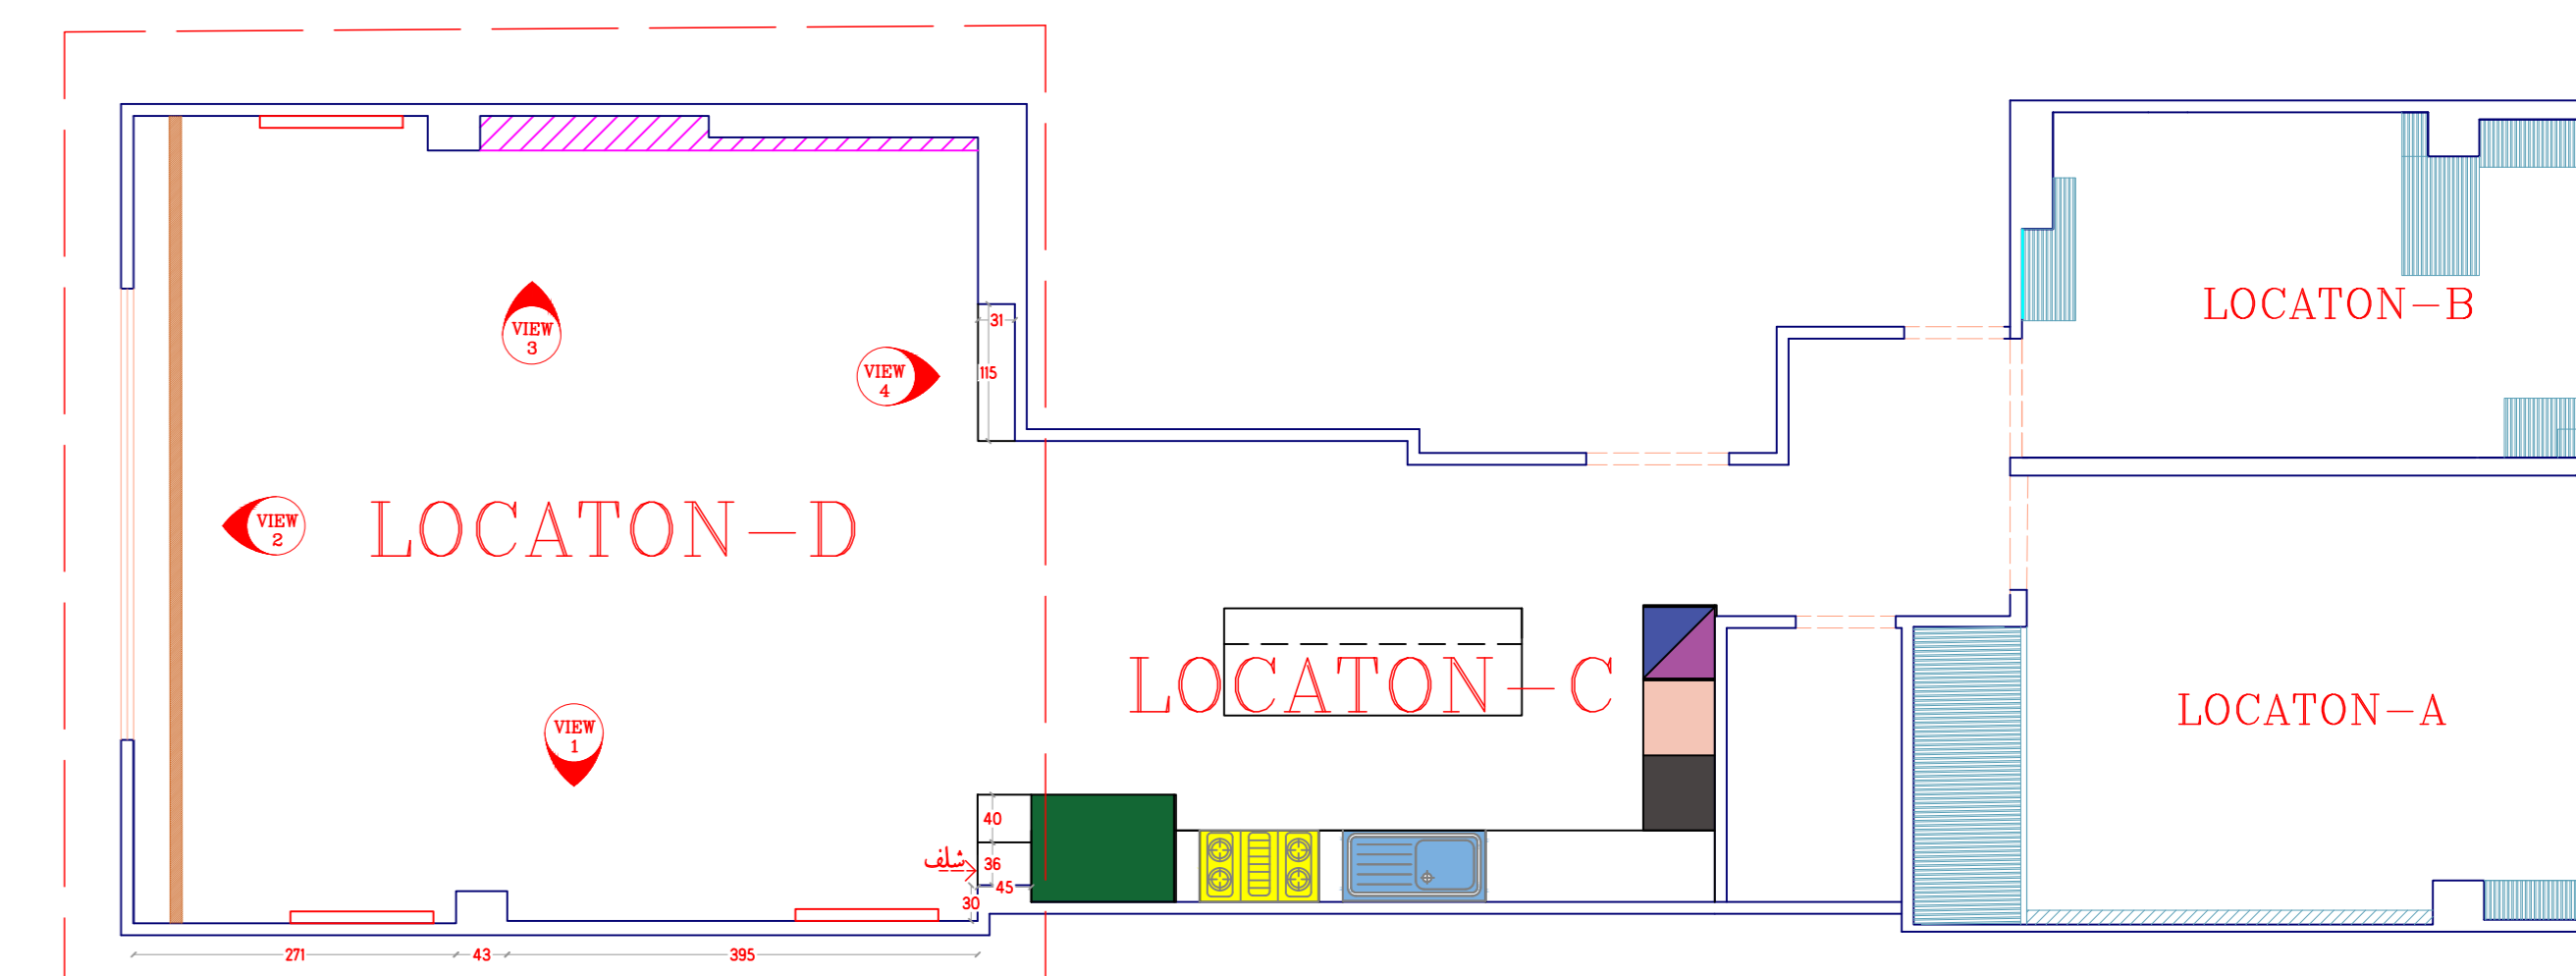

LOCATON-D

VIEW 4

Sheet number	Space:	Scale:	Type: Plan / Dimension	View code
18	ابعاد سالن		Plan / Dimension	plan