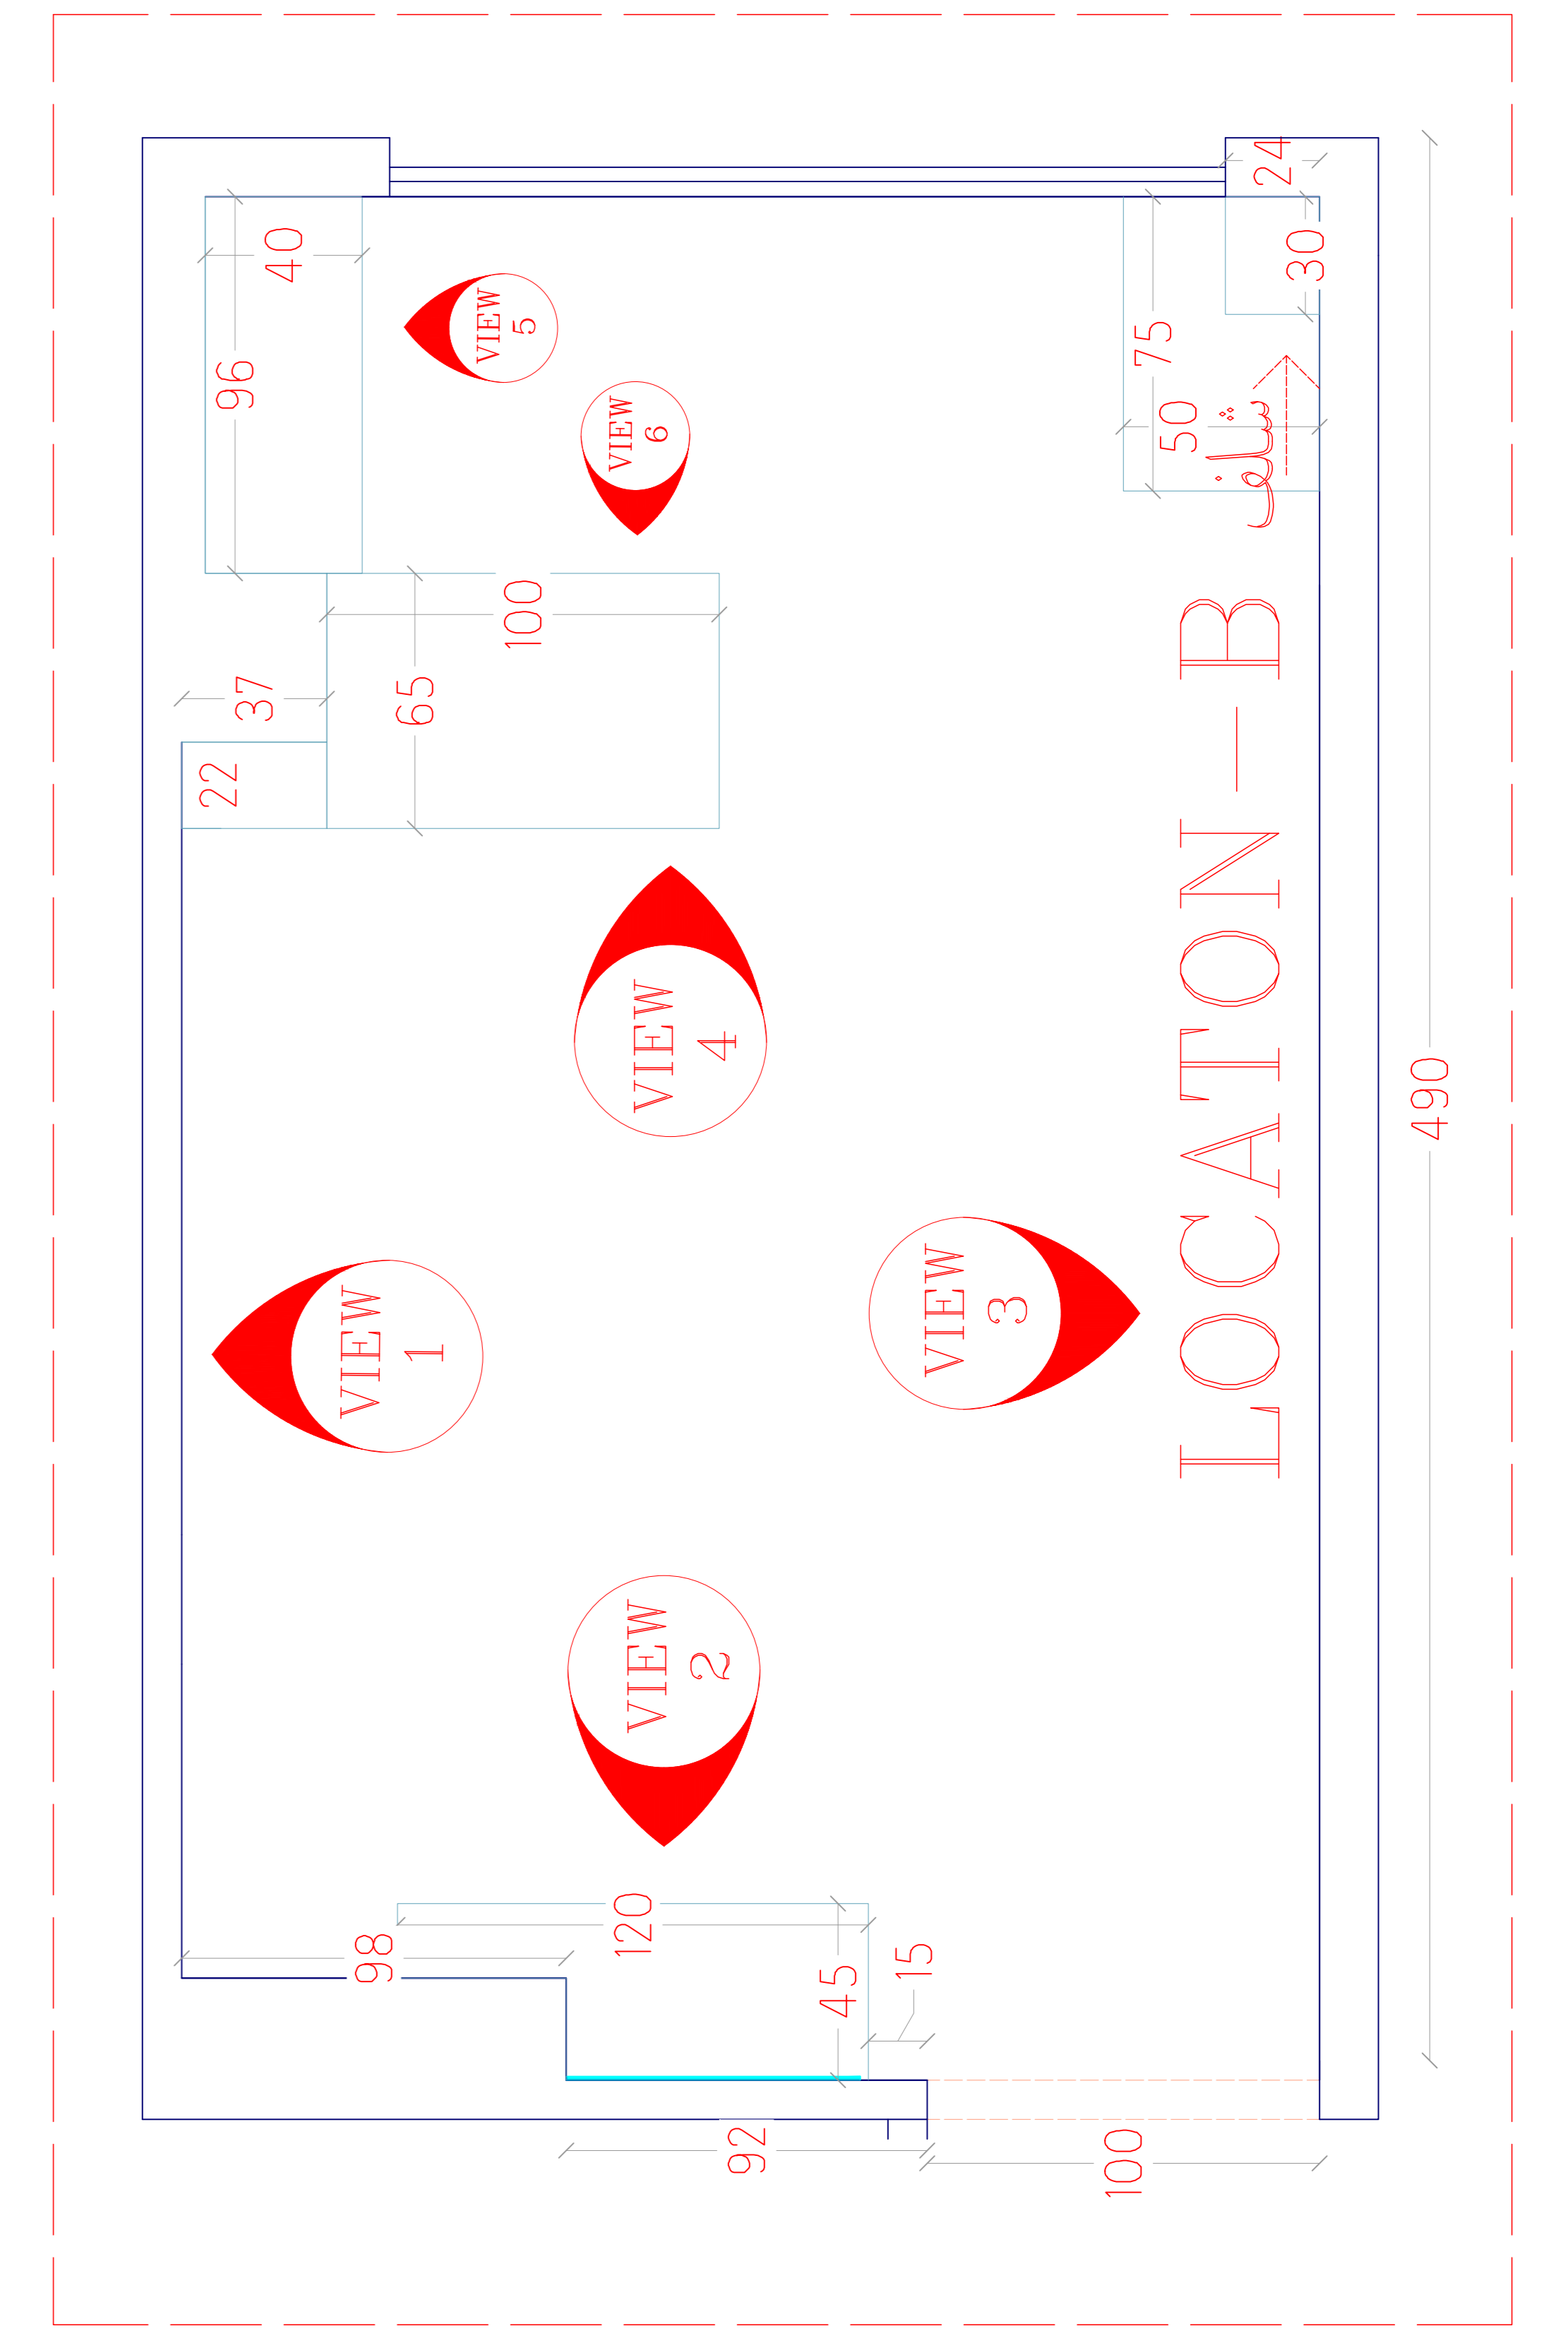

LOCATON-B VIEW2

Sheet number	Space:	Scale:	Type: Plan / Dimension	View code
36	ابعاد اتاق دختر		Plan / Dimension	plan