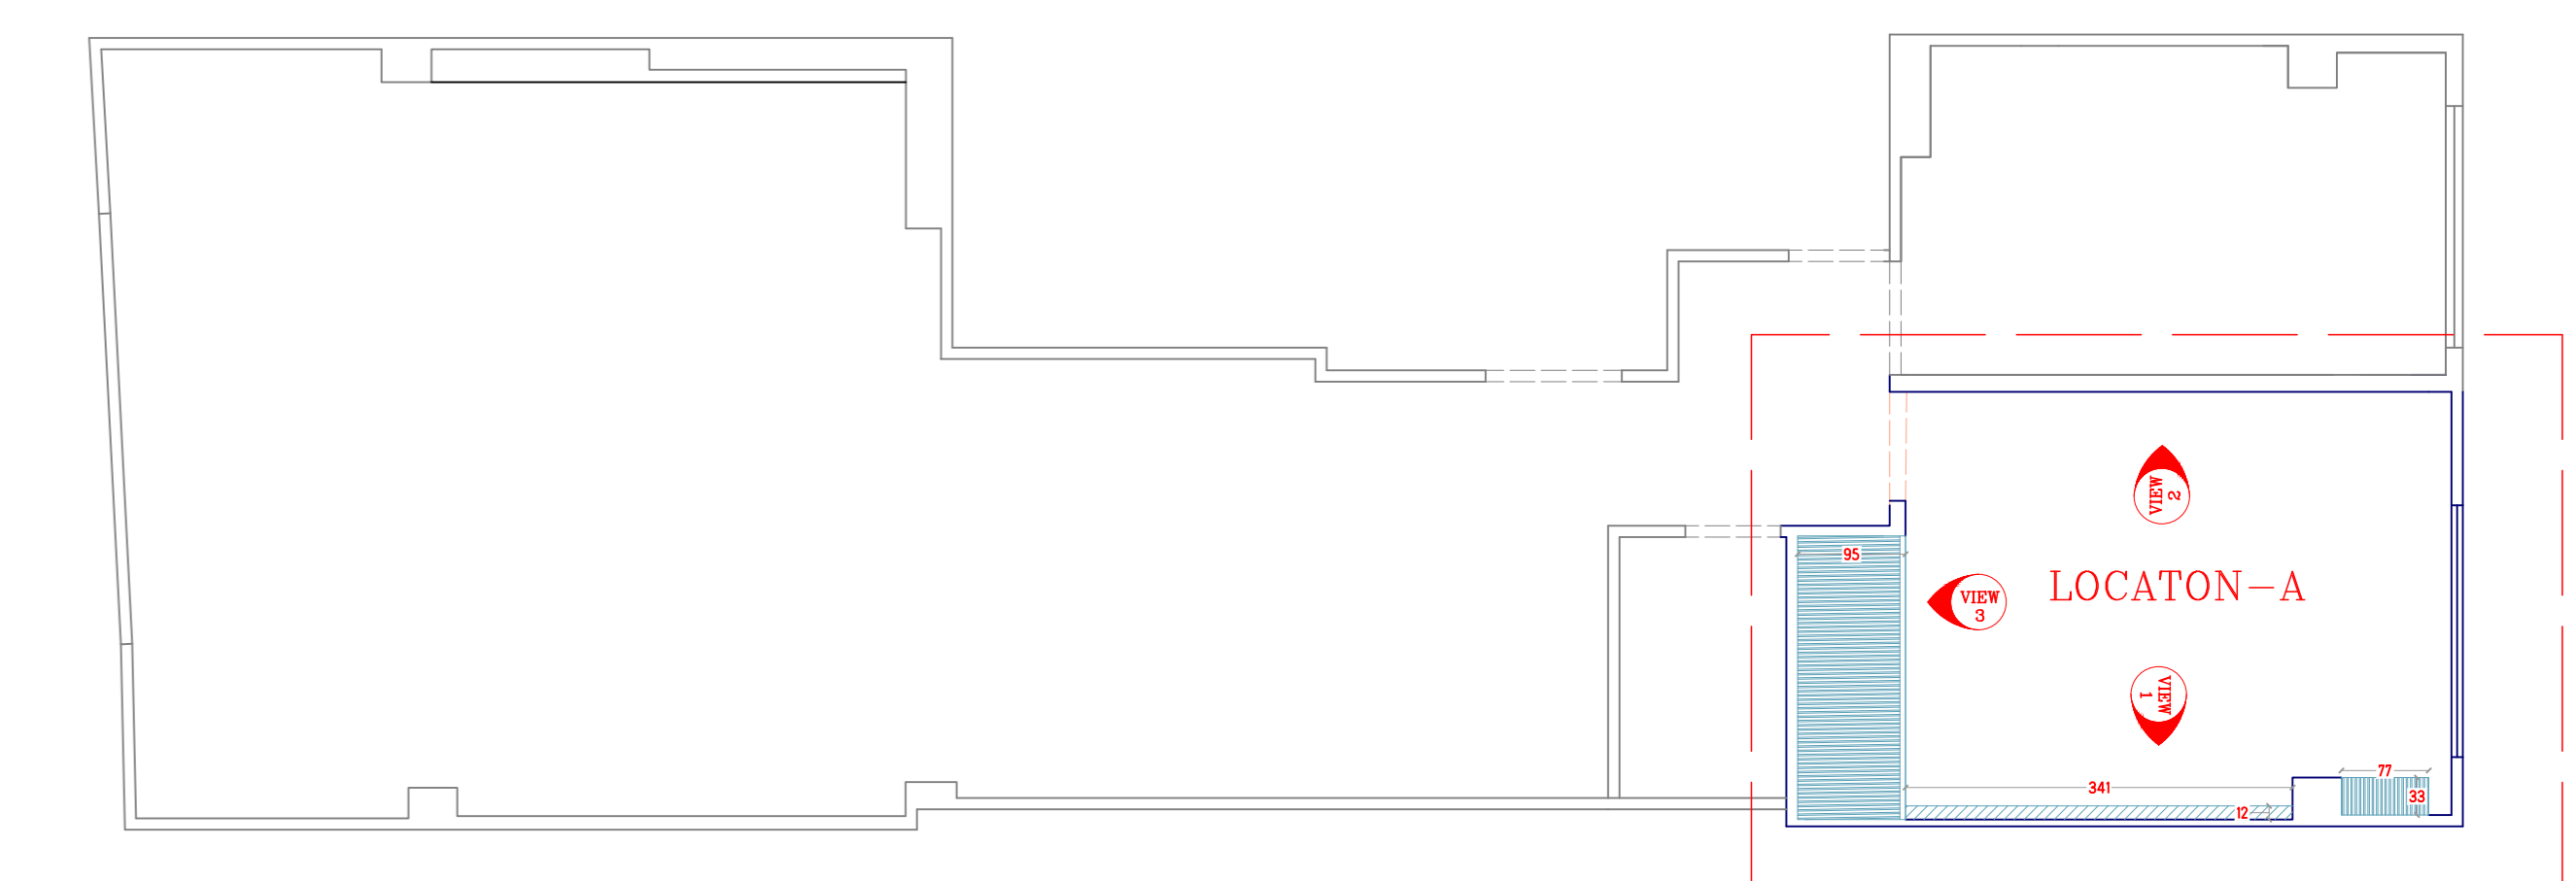

LOCATON-A VIEW 1

Sheet number	Space: ابعاد اتاق پدرمادر		Scale:	Type: Plan / Dimension	View code
26					plan