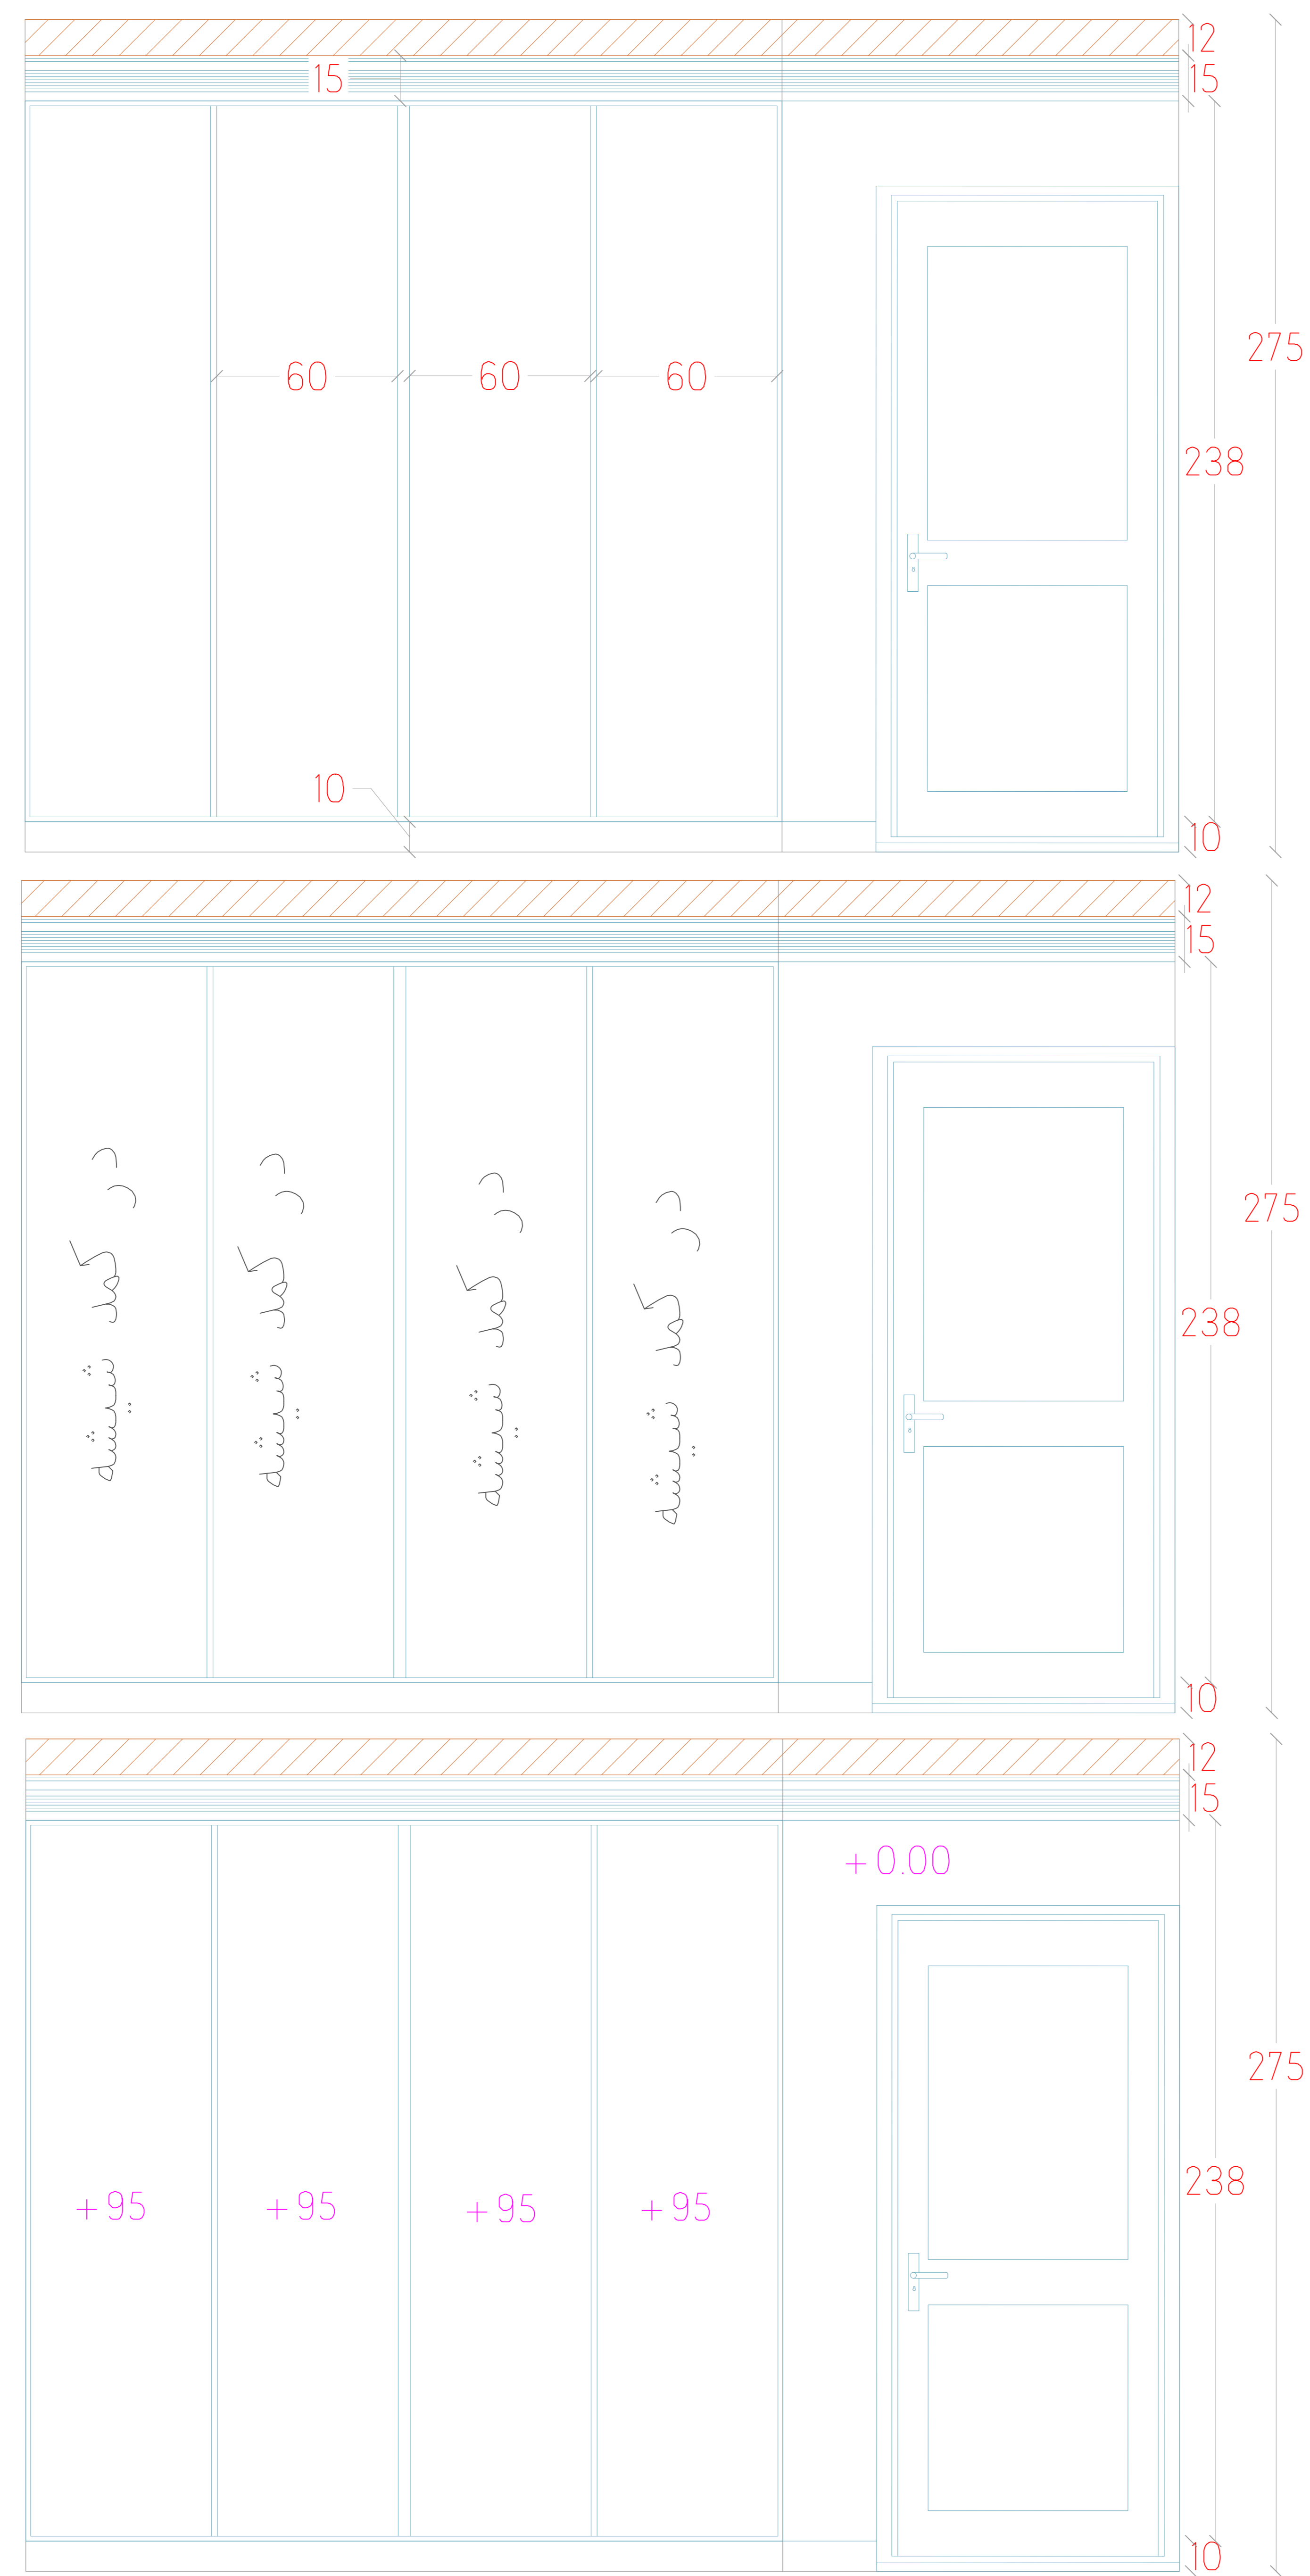

LOCATON - A VIEW 1

Sheet number	Space:	Scale:	Type: Plan / Dimension	View code
25	ابعاد اتاق پدرمادر		Plan / Dimension	plan

# LOCATON-A VIEW 1

Sheet number	Space: ابعاد اتاق پدرمادر		Scale:	Type: Plan / Dimension	View code
26					plan

# LOCATON - A VIEW 2

Sheet number	Space:	Scale:	Type: Plan / Dimension	View code
27	ابعاد اتاق پدرمادر		plan	

# LOCATON-A VIEW 2

Sheet number	Space:		Scale:	Type: Plan / Dimension	View code
28	ابعاد اتاق پدرمادر			plan	