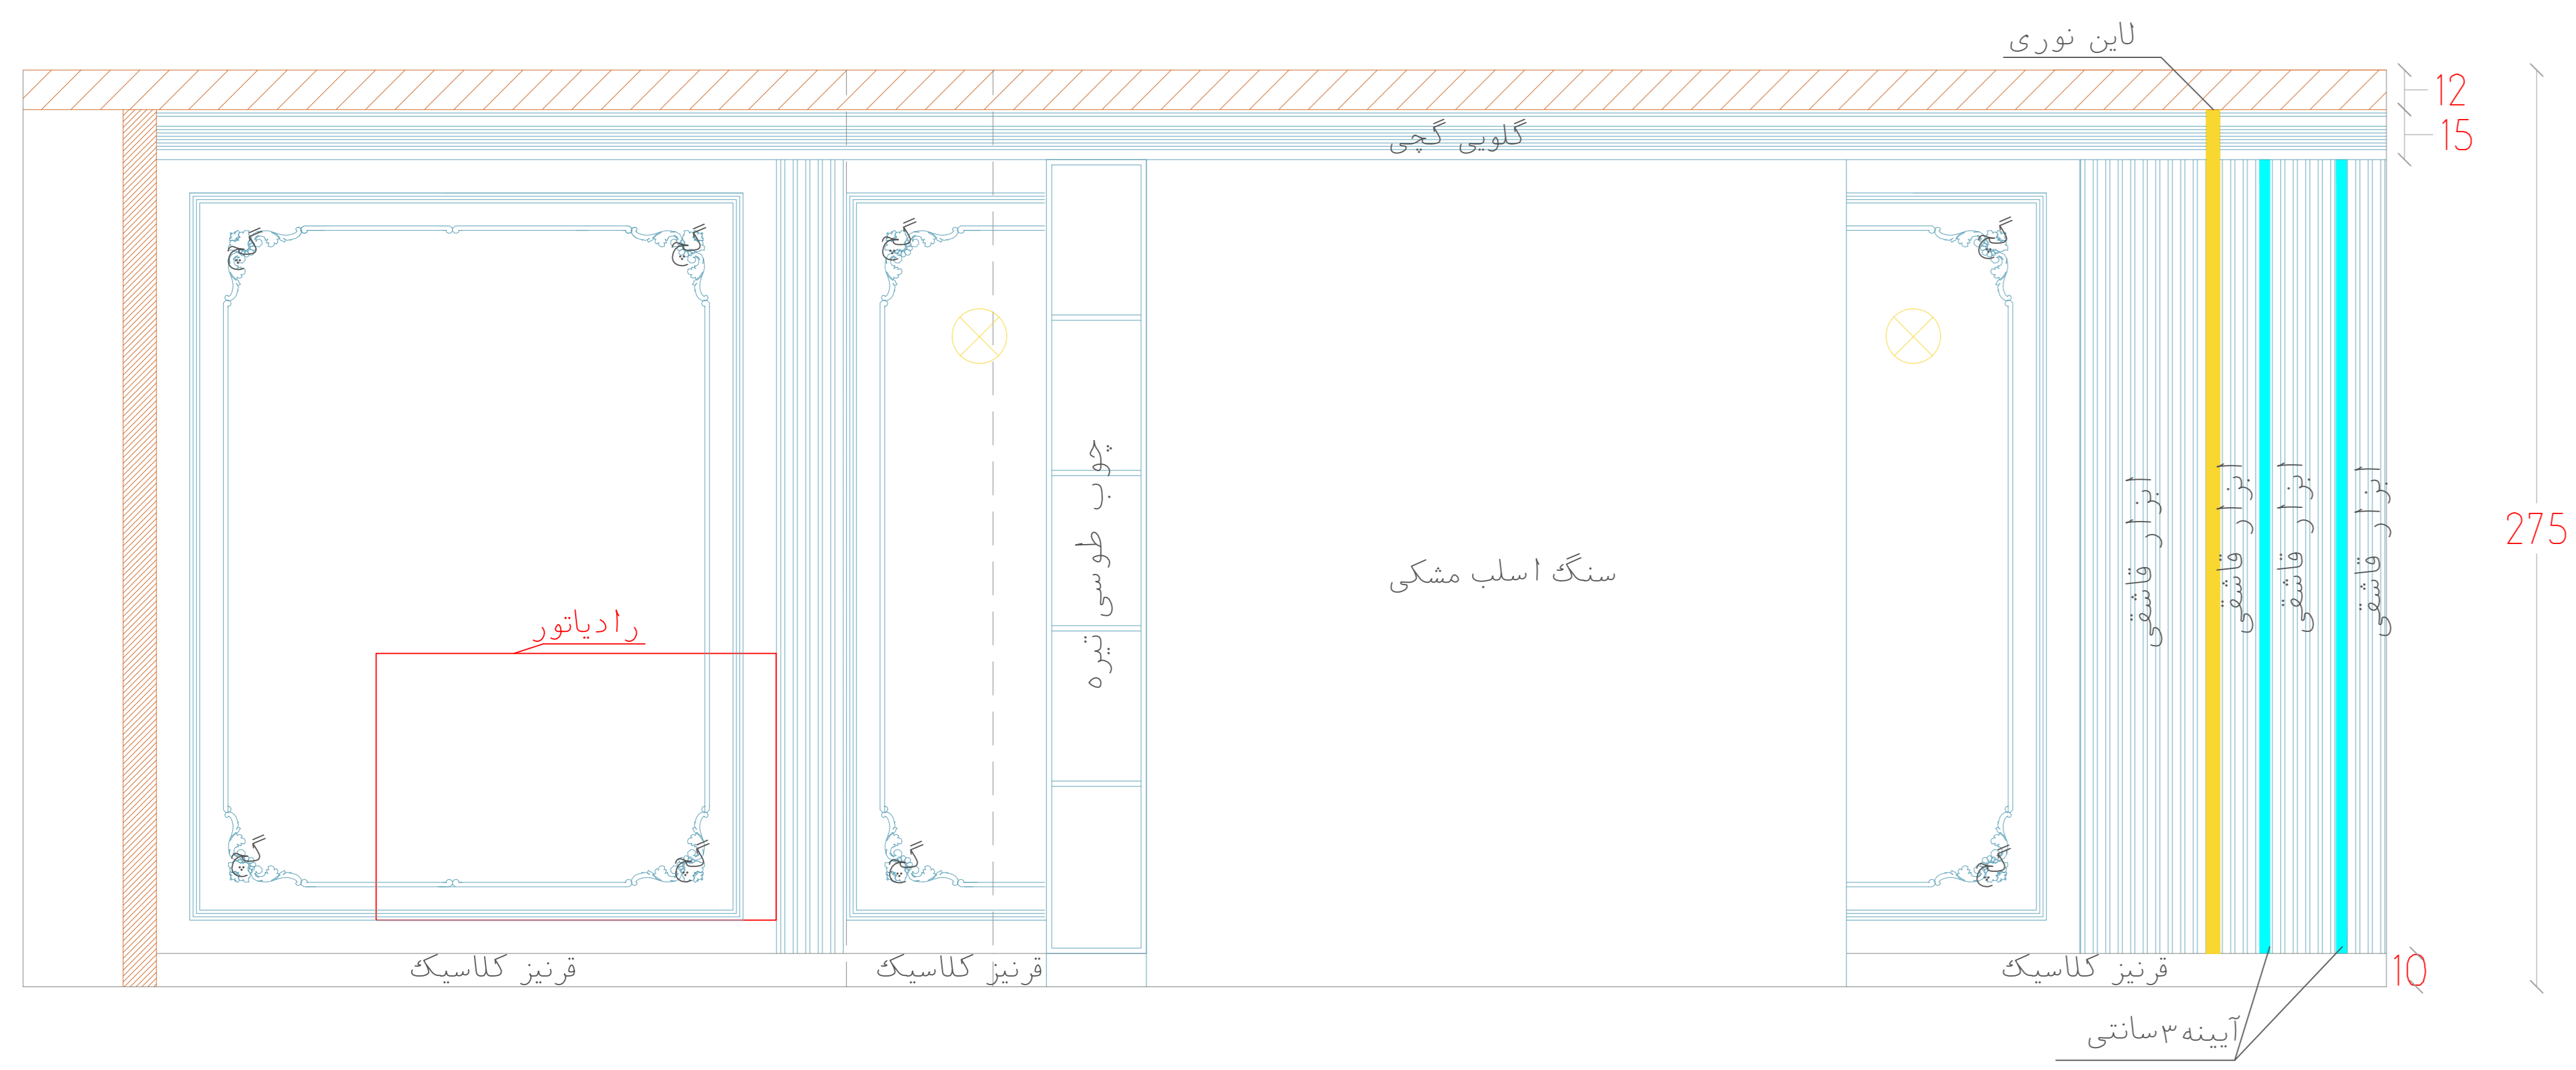

# LOCATON-D VIEW 2

Sheet number	Space:	Scale:	Type: Plan / Dimension	View code
16	ابعاد سالن		Plan / Dimension	plan