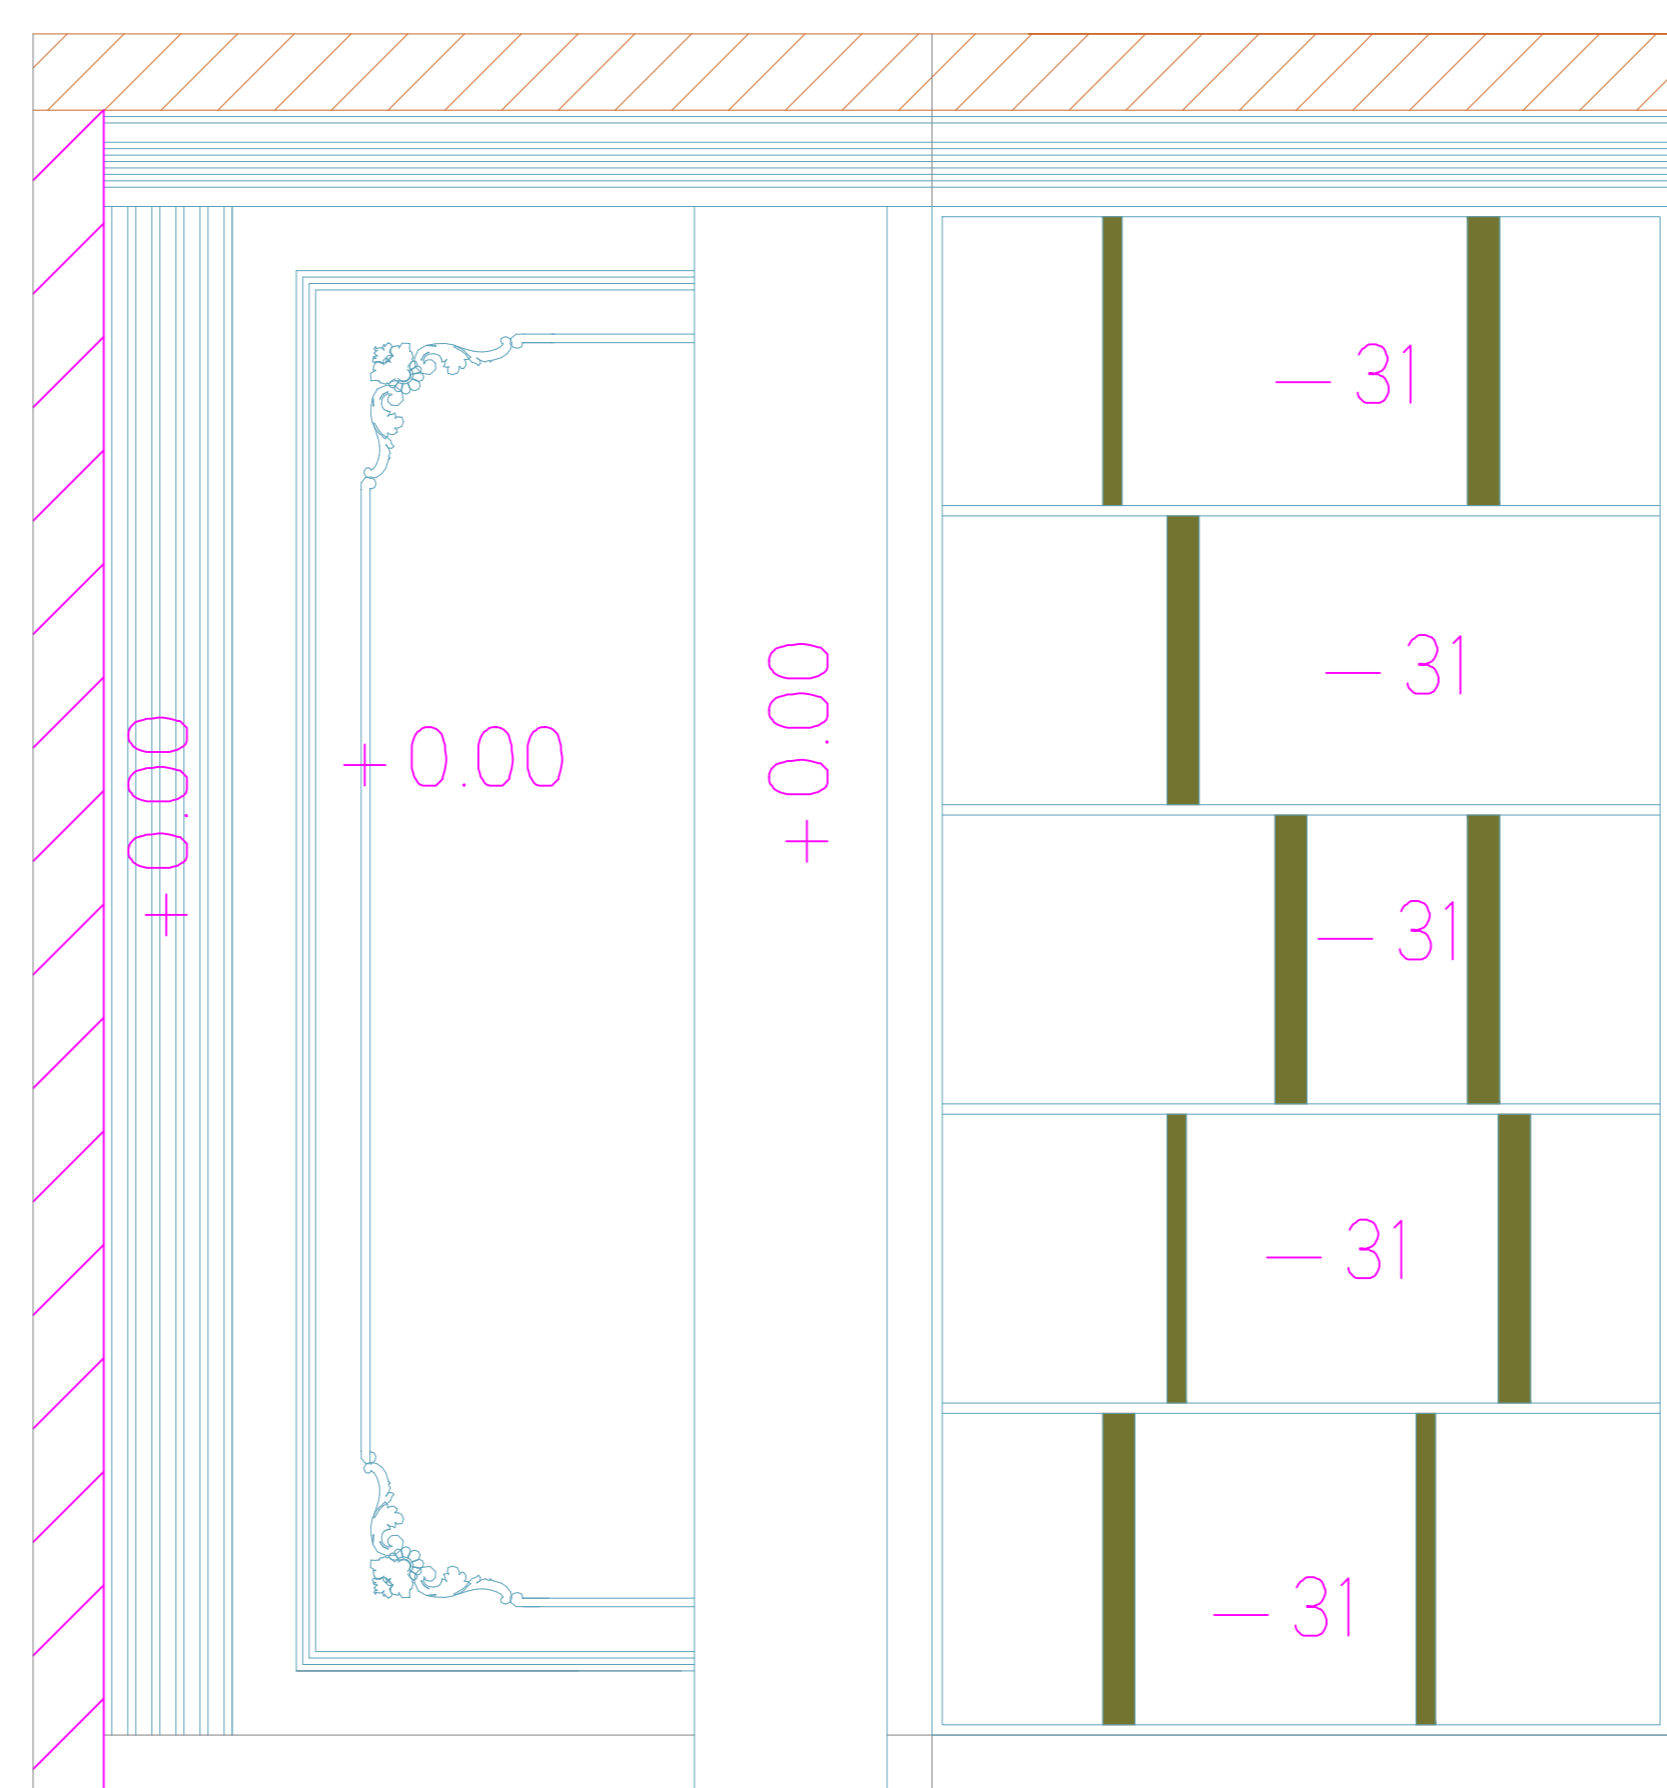

LOCATON-D

VIEW 4

Sheet number	Space:	Scale:	Type: Plan / Dimension	View code
18	ابعاد سالن		Plan / Dimension	plan