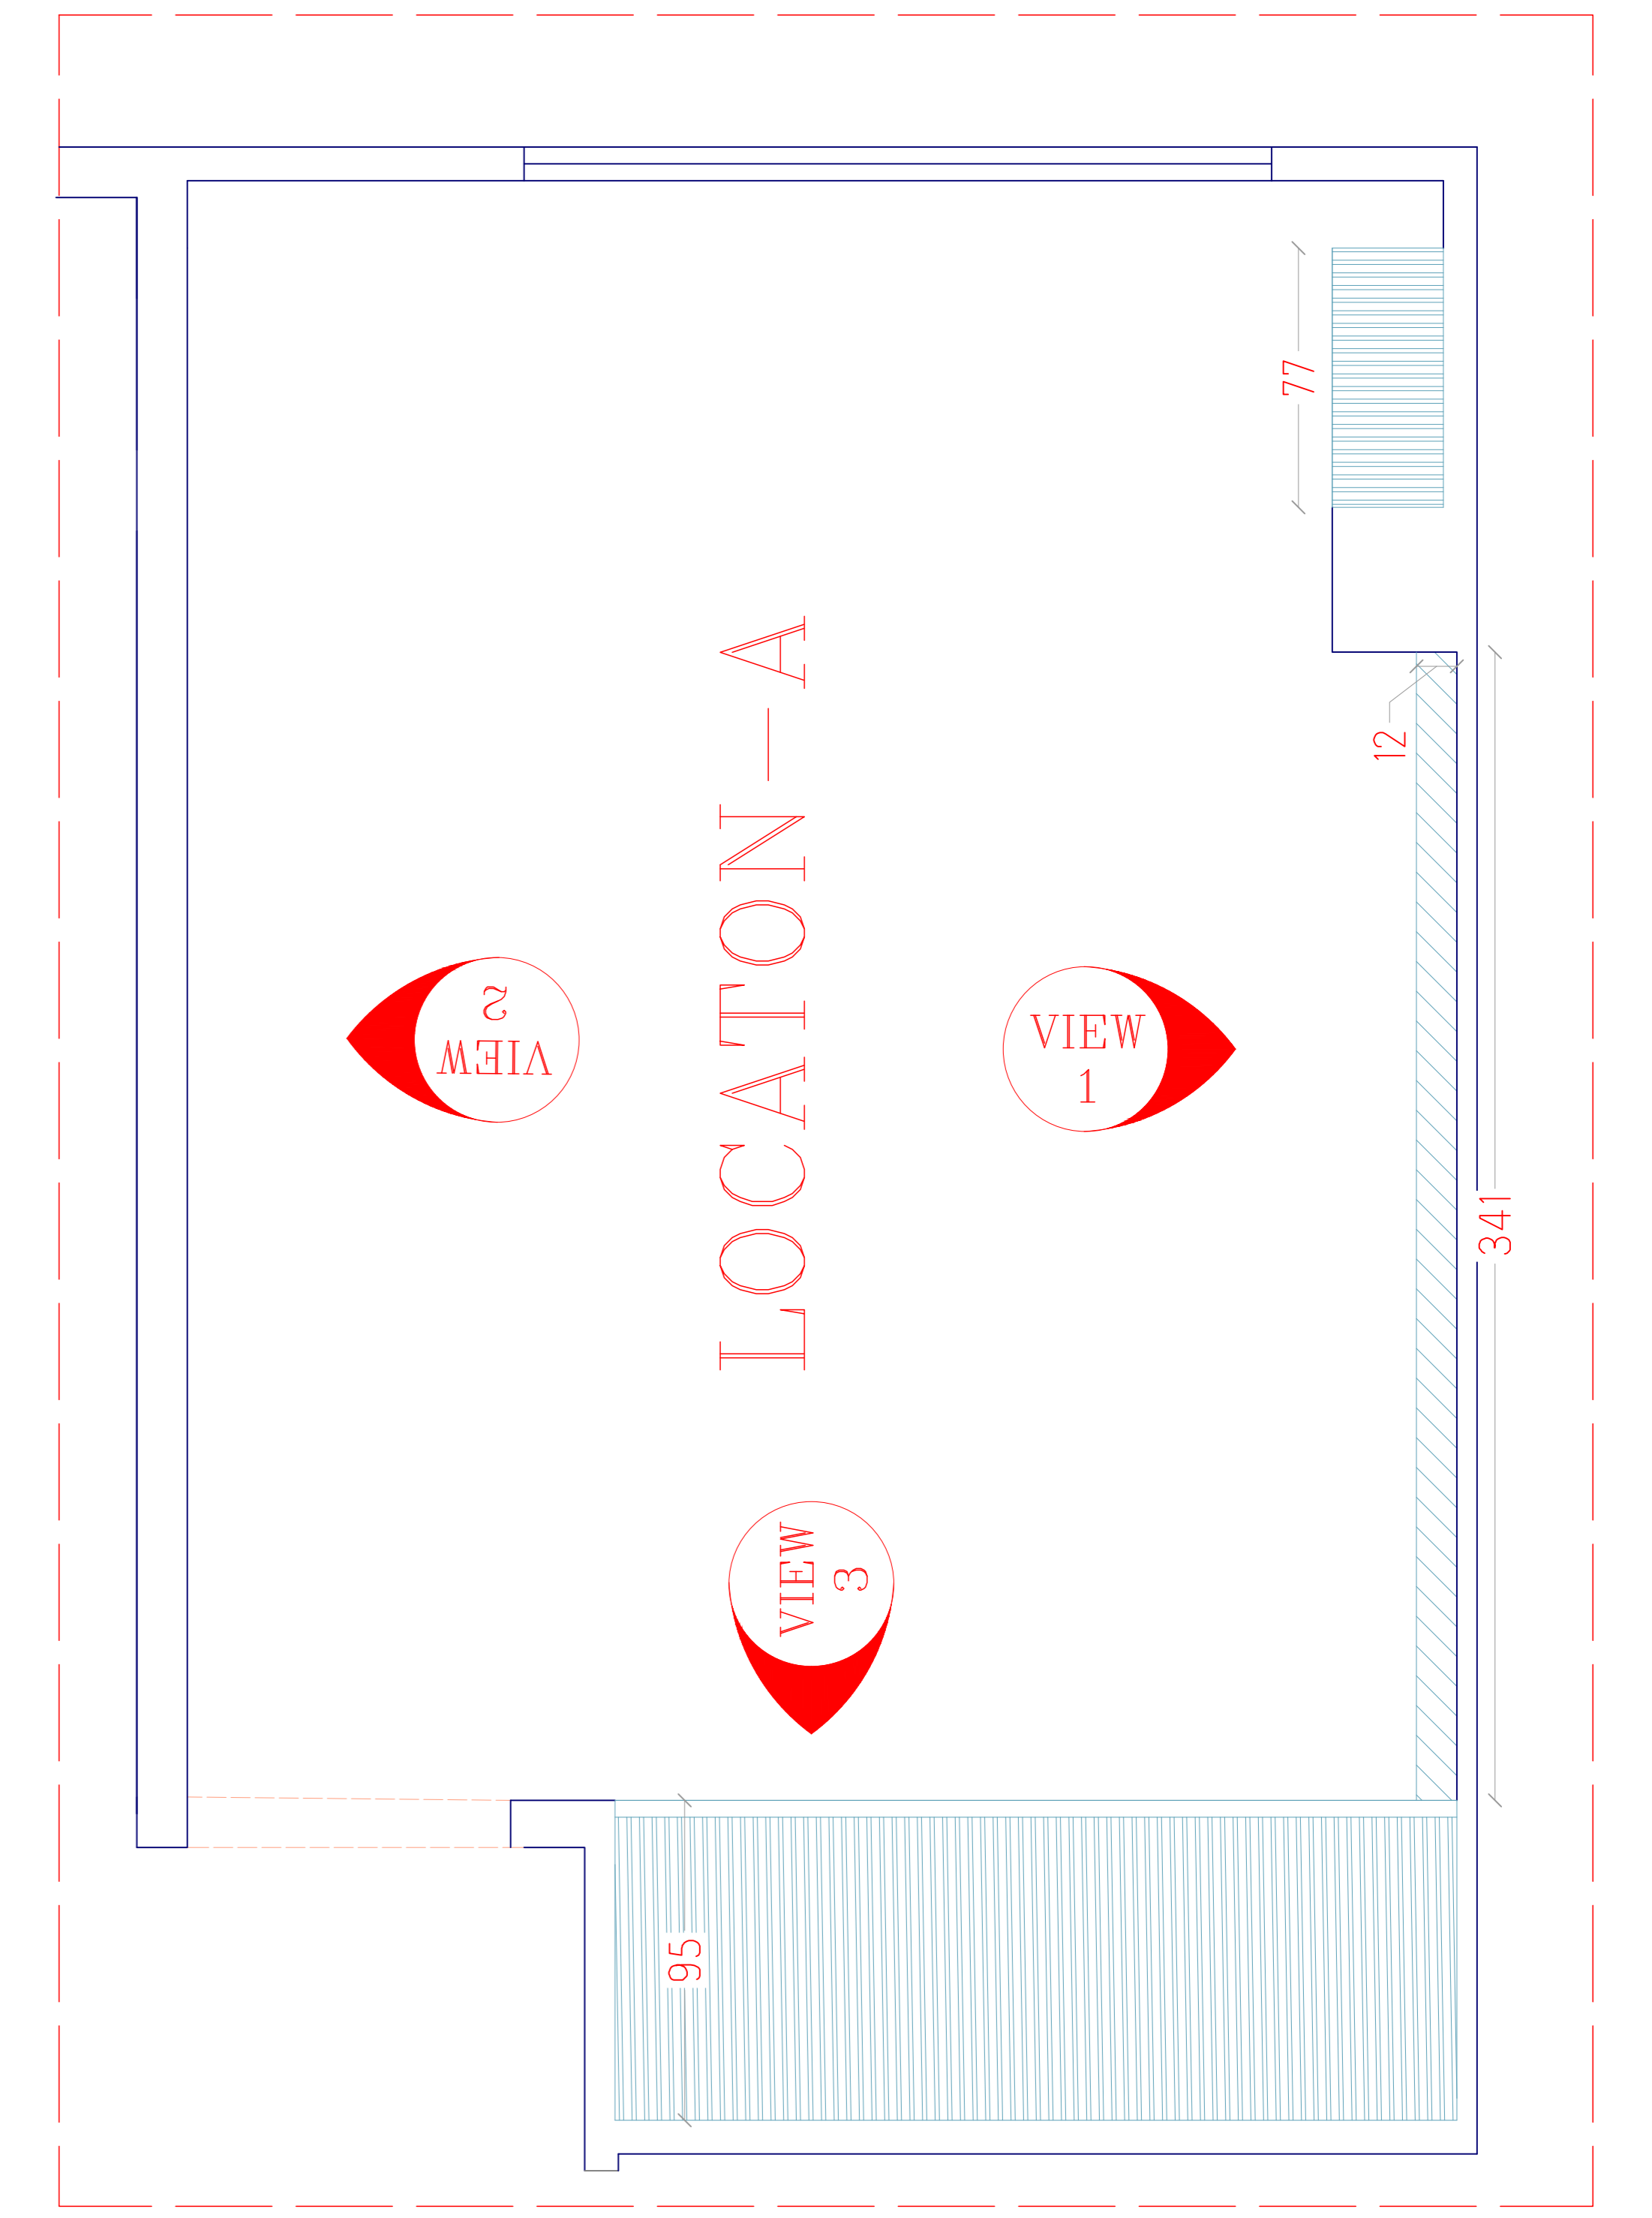

# LOCATON - A

**SH**  
SHADOW STUDIO  
09137993293

Sheet number	Space:	رندر	Scale:	Type: Plan / Dimension	View code
23					plan

Sheet number				View code
24	Space:	پلان	Scale:	plan
			Type: Plan / Dimension	

LOCATON - A VIEW 1

Sheet number	Space:	Scale:	Type: Plan / Dimension	View code
25	ابعاد اتاق پدرمادر		Plan / Dimension	plan

# LOCATON-A VIEW 1

Sheet number	Space: ابعاد اتاق پدرمادر		Scale:	Type: Plan / Dimension	View code
26					plan

# LOCATON - A VIEW 2

Sheet number	Space:	Scale:	Type: Plan / Dimension	View code
27	ابعاد اتاق پدرمادر		plan	