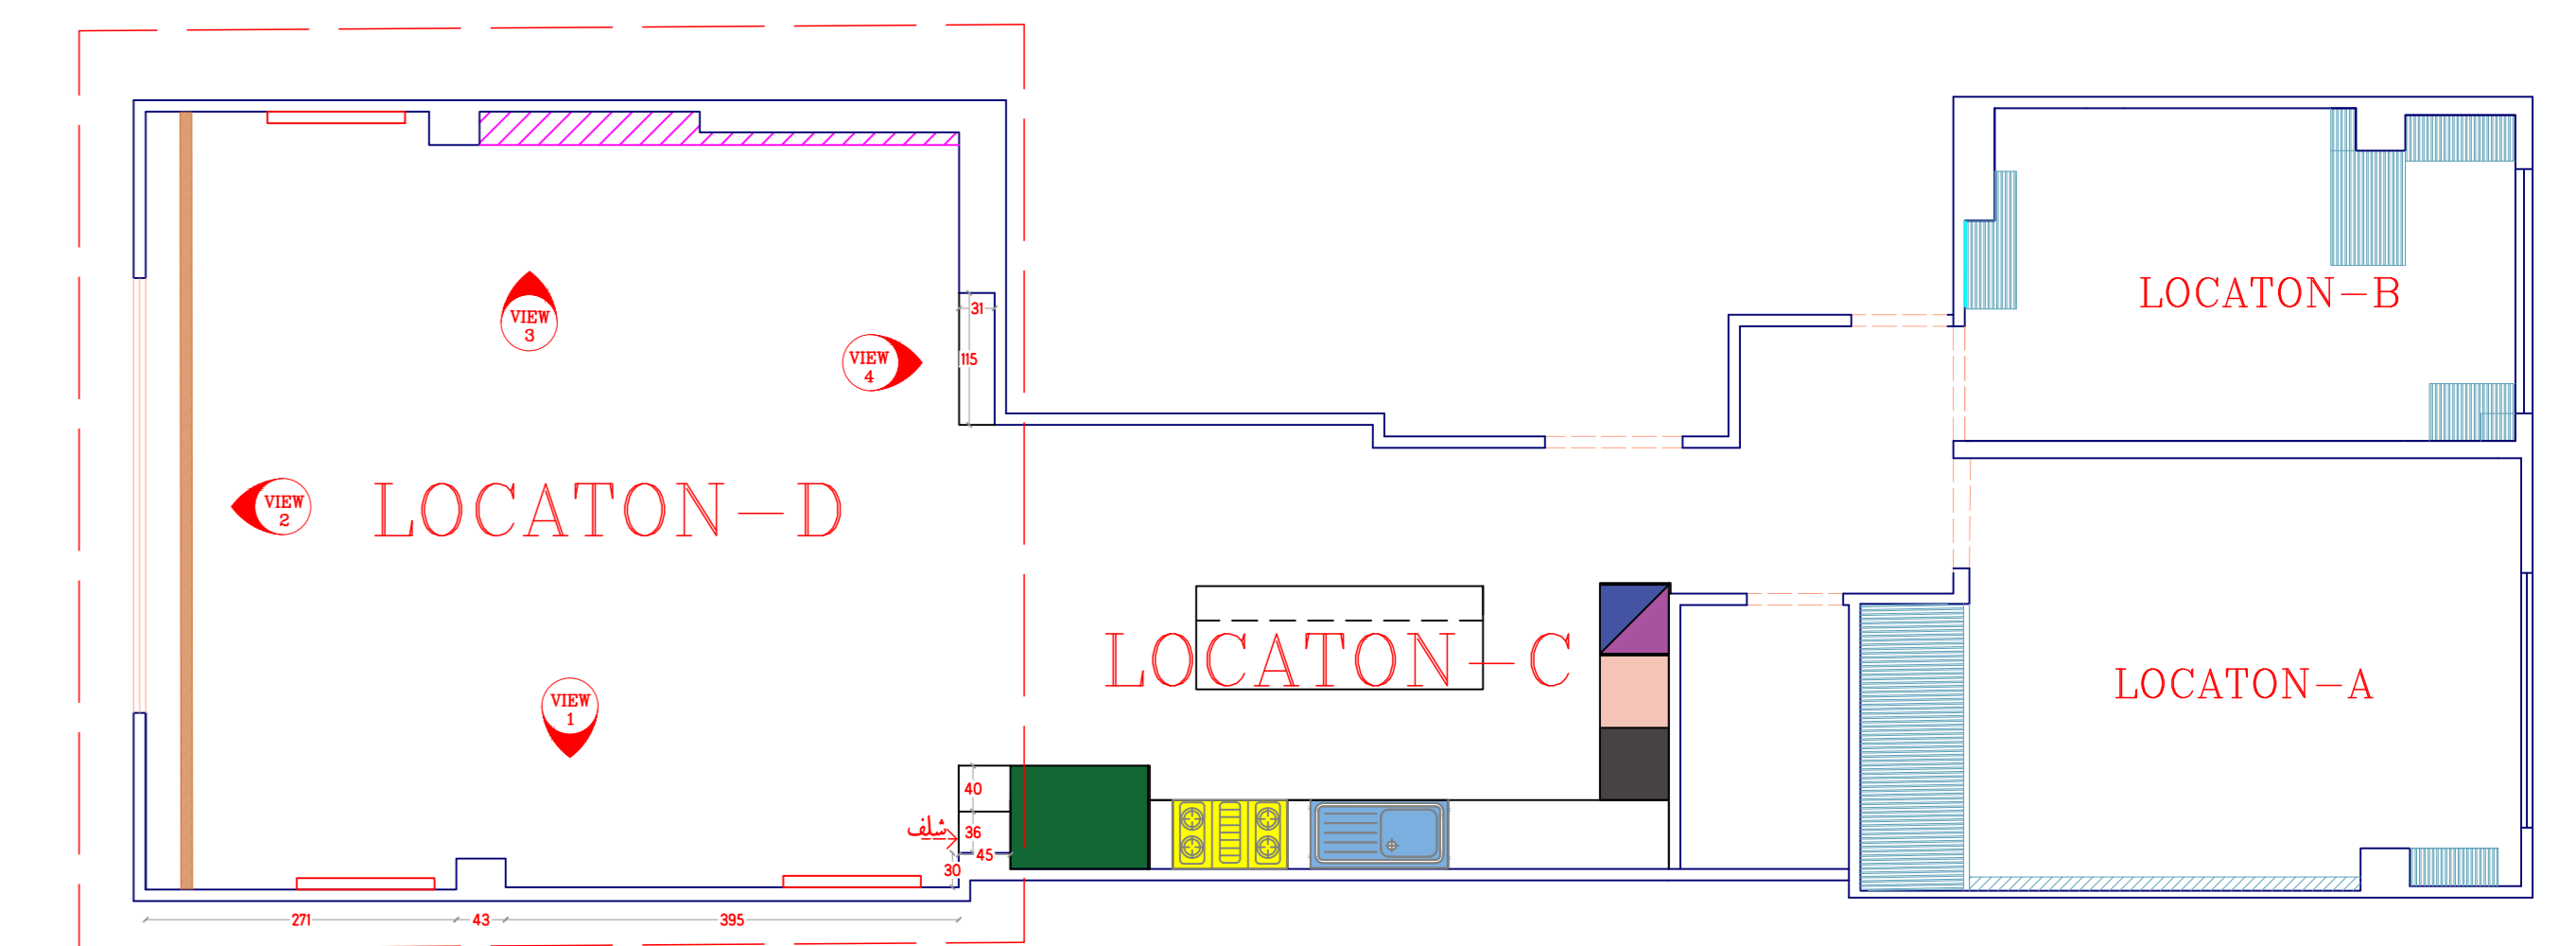

# LOCATON-D VIEW 2

Sheet number	Space:	Scale:	Type: Plan / Dimension	View code
16	ابعاد سالن		Plan / Dimension	plan

# LOCATON-D VIEW 3

Sheet number	Space:	Scale:	Type: Plan / Dimension	View code
17	ابعاد سالن		Plan / Dimension	plan

# LOCATON-A VIEW 1

Sheet number	Space: ابعاد اتاق پدرمادر		Scale:	Type: Plan / Dimension	View code
26					plan

# LOCATON-A VIEW 2

Sheet number	Space:		Scale:	Type: Plan / Dimension	View code
28	ابعاد اتاق پدرمادر			plan	