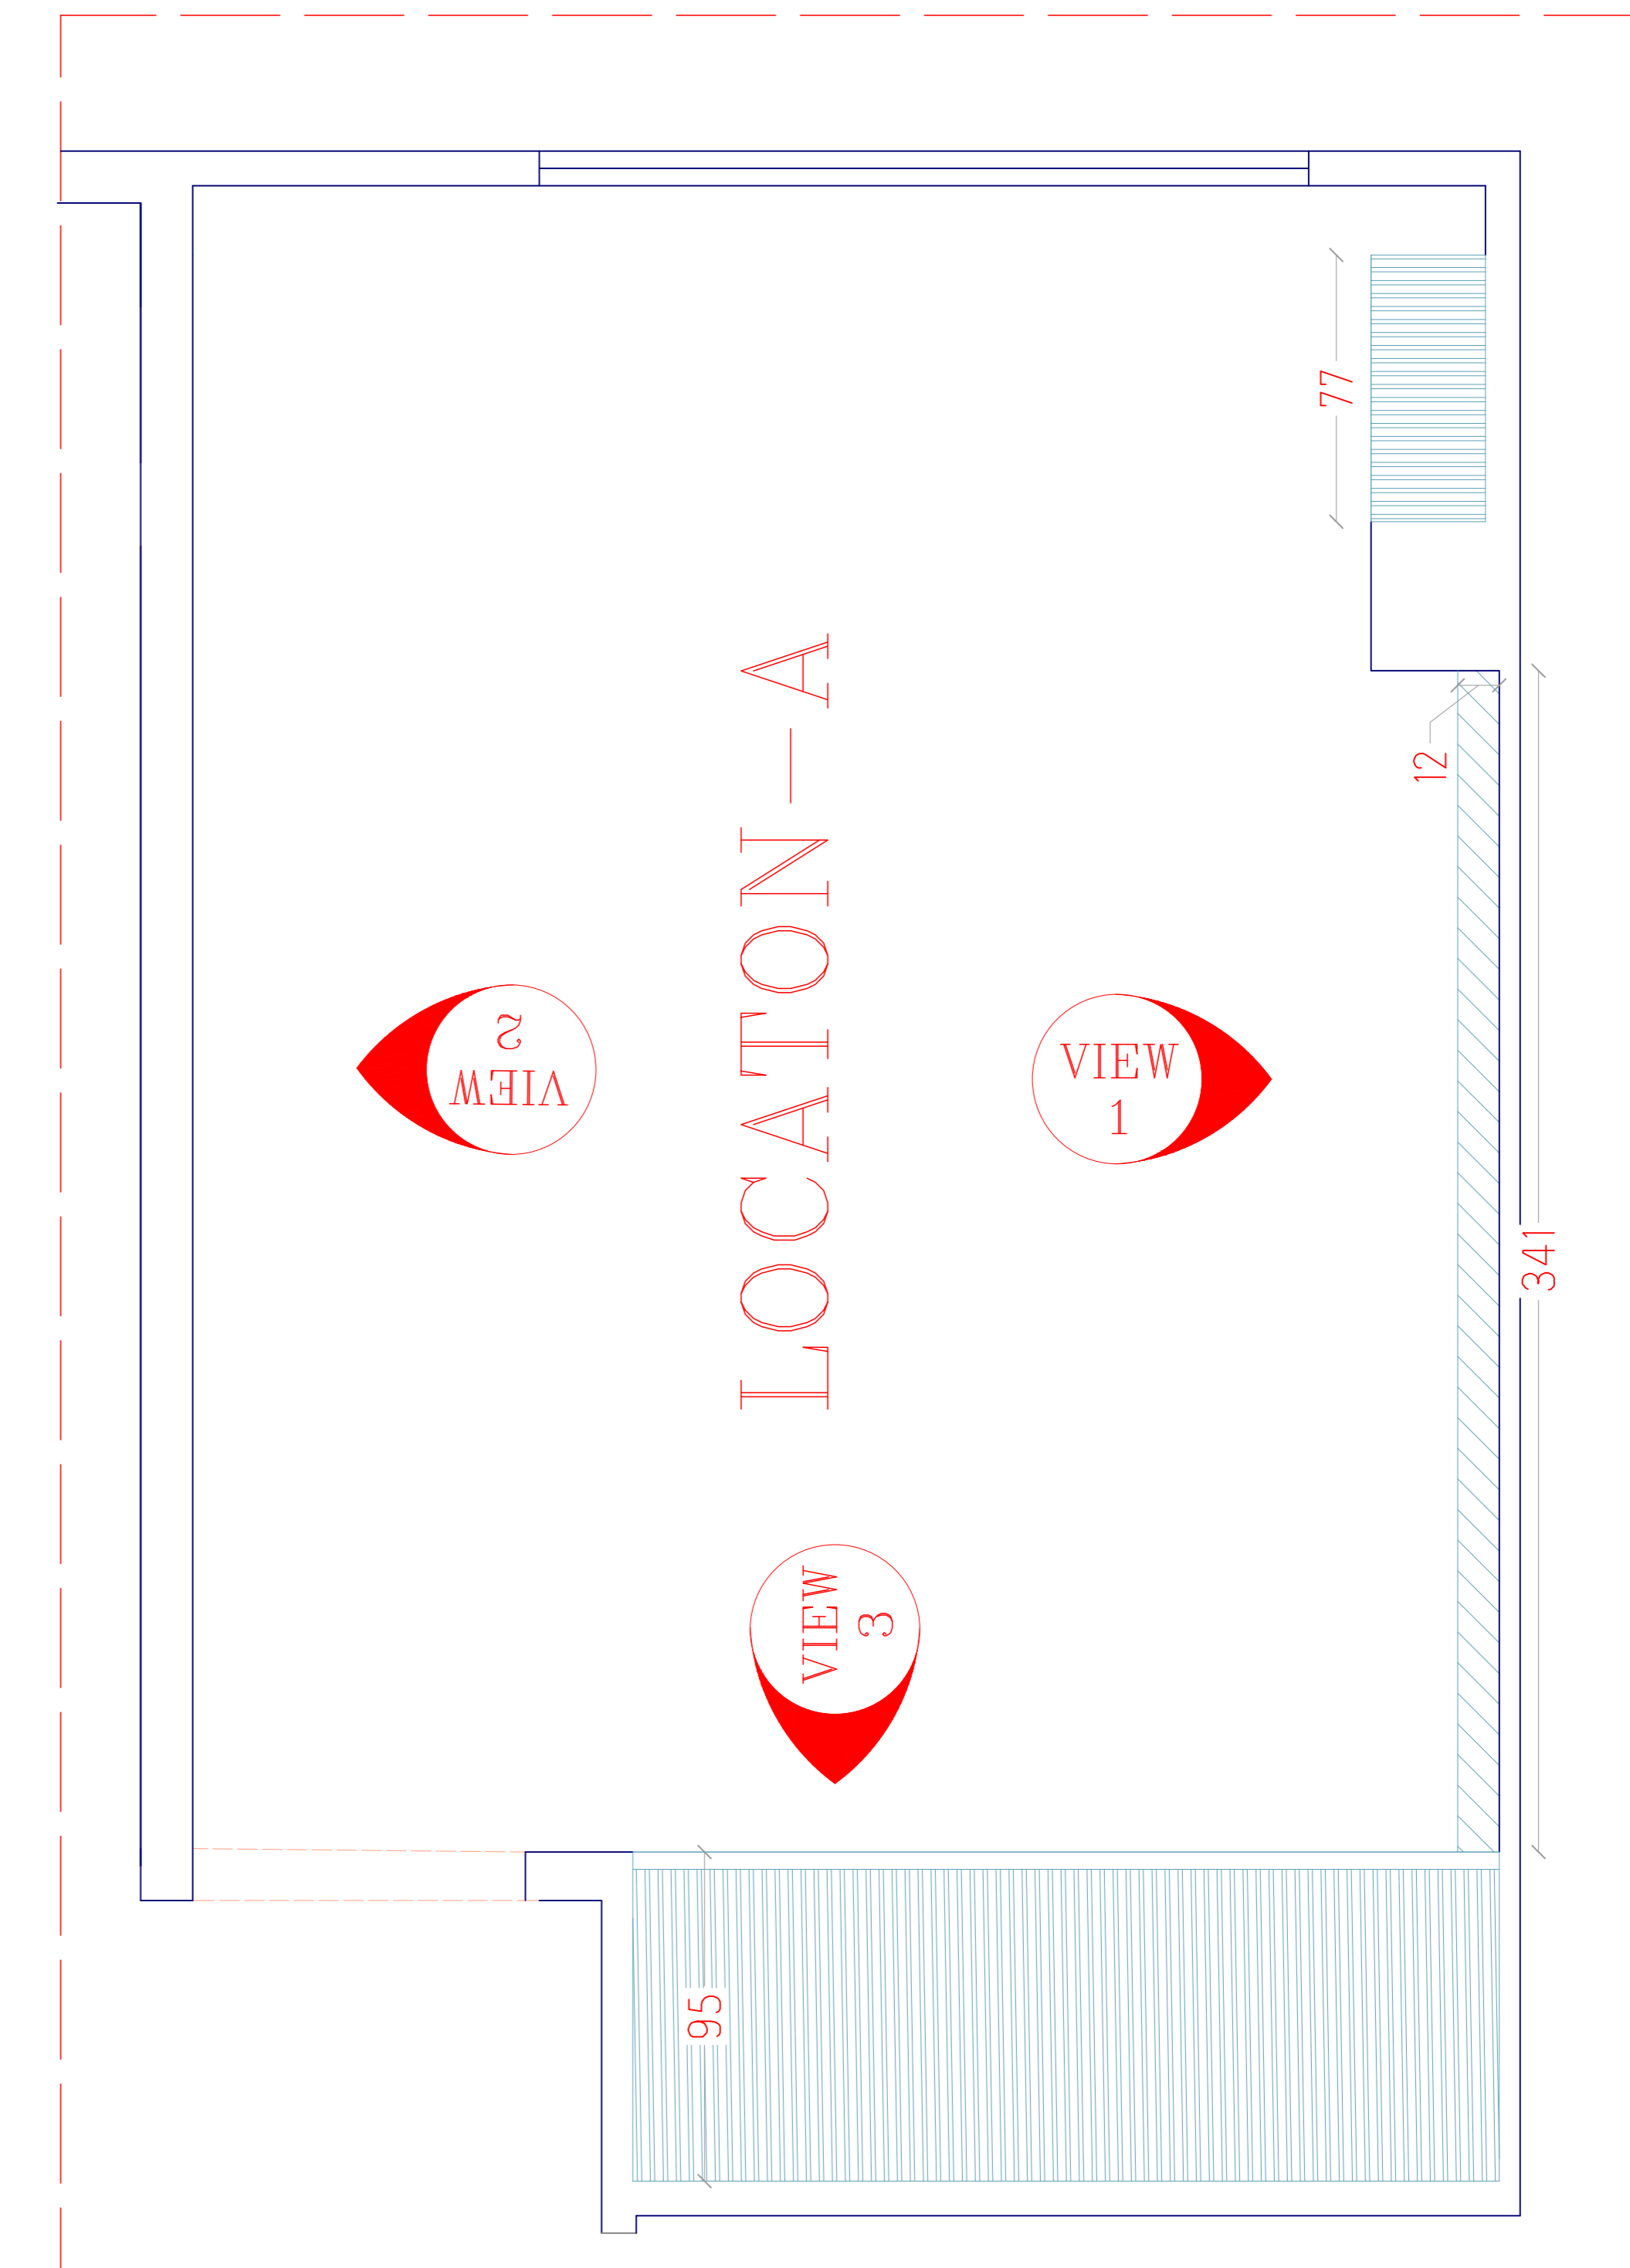

# LOCATON-A VIEW 1

Sheet number	Space: ابعاد اتاق پدرمادر		Scale:	Type: Plan / Dimension	View code
26					plan

# LOCATON - A VIEW 2

Sheet number	Space:	Scale:	Type: Plan / Dimension	View code
27	ابعاد اتاق پدرمادر		plan	

# LOCATON-A VIEW 2

Sheet number	Space:		Scale:	Type: Plan / Dimension	View code
28	ابعاد اتاق پدرمادر			plan	

# LOCATON - A VIEW 3

Sheet number	Space:		Scale:	Type:	View code
29	ابعاد اتاق پدرمادر			Plan / Dimension	plan

SHADOW STUDIO  
09137993293