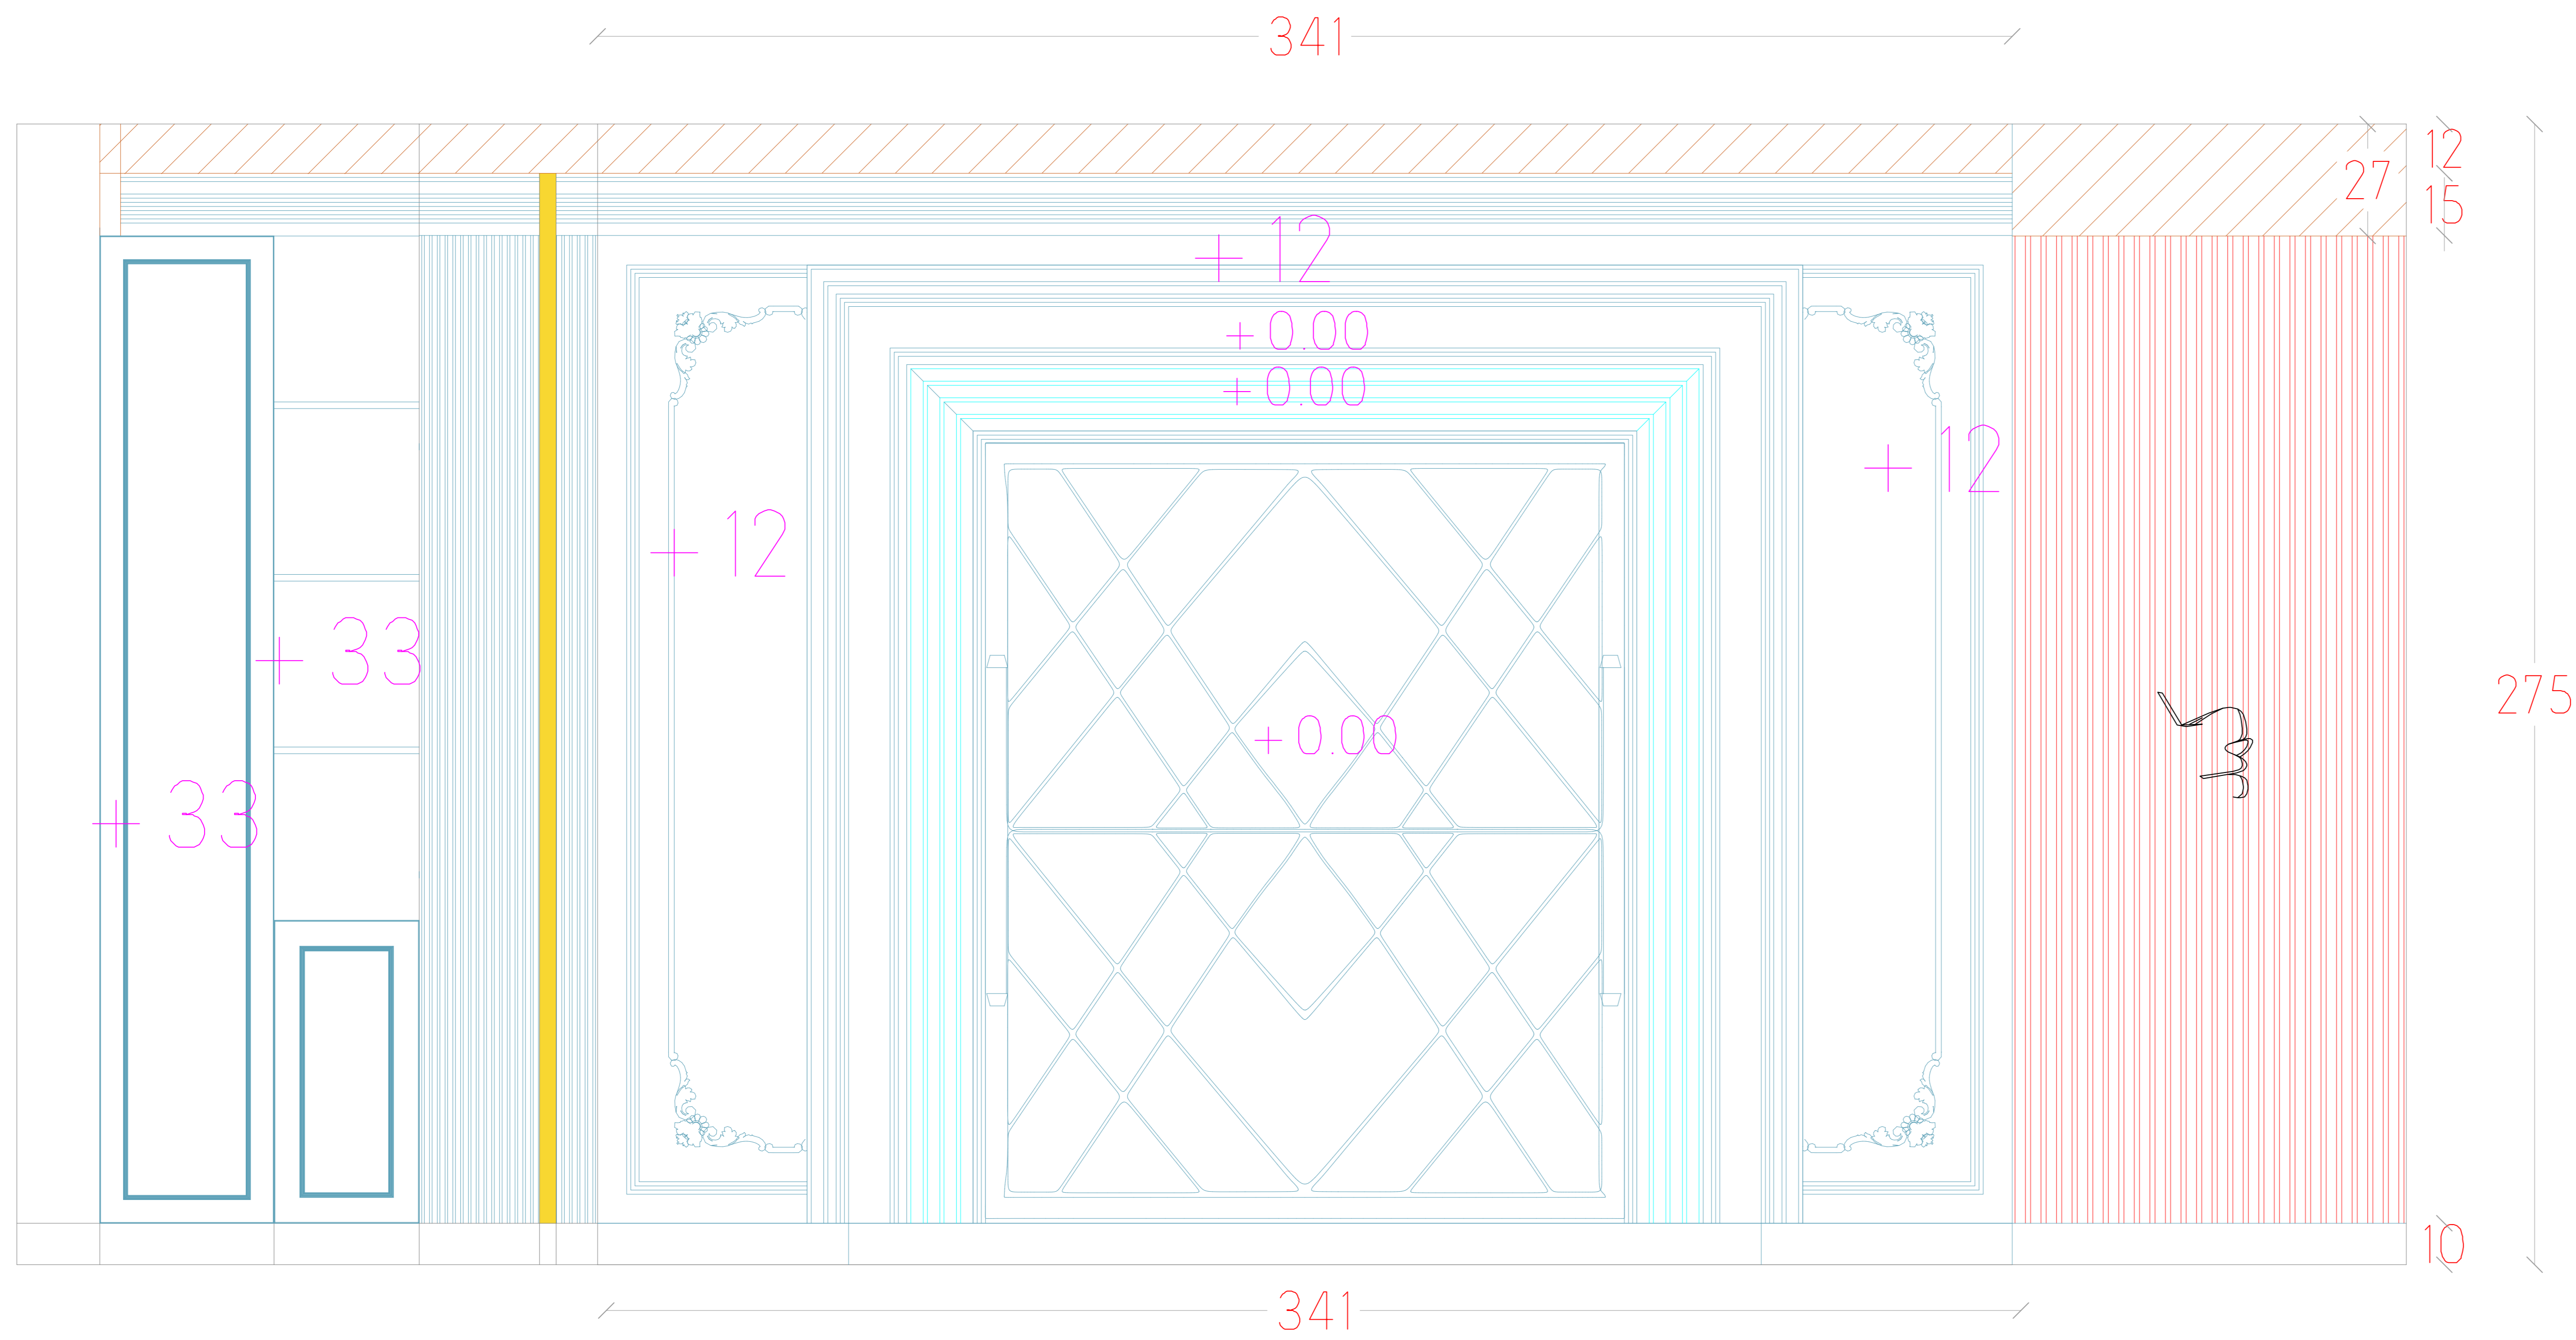

# LOCATON - A

**SH**  
SHADOW STUDIO  
09137993293

Sheet number	Space:	رندر	Scale:	Type: Plan / Dimension	View code
23					plan

Sheet number				View code
24	Space:	پلان	Scale:	plan
			Type: Plan / Dimension	

LOCATON - A VIEW 1

Sheet number	Space:	Scale:	Type: Plan / Dimension	View code
25	ابعاد اتاق پدرمادر		Plan / Dimension	plan

# LOCATON-A VIEW 1

Sheet number	Space: ابعاد اتاق پدرمادر		Scale:	Type: Plan / Dimension	View code
26					plan

# LOCATON - A VIEW 2

Sheet number	Space:	Scale:	Type: Plan / Dimension	View code
27	ابعاد اتاق پدرمادر		plan	