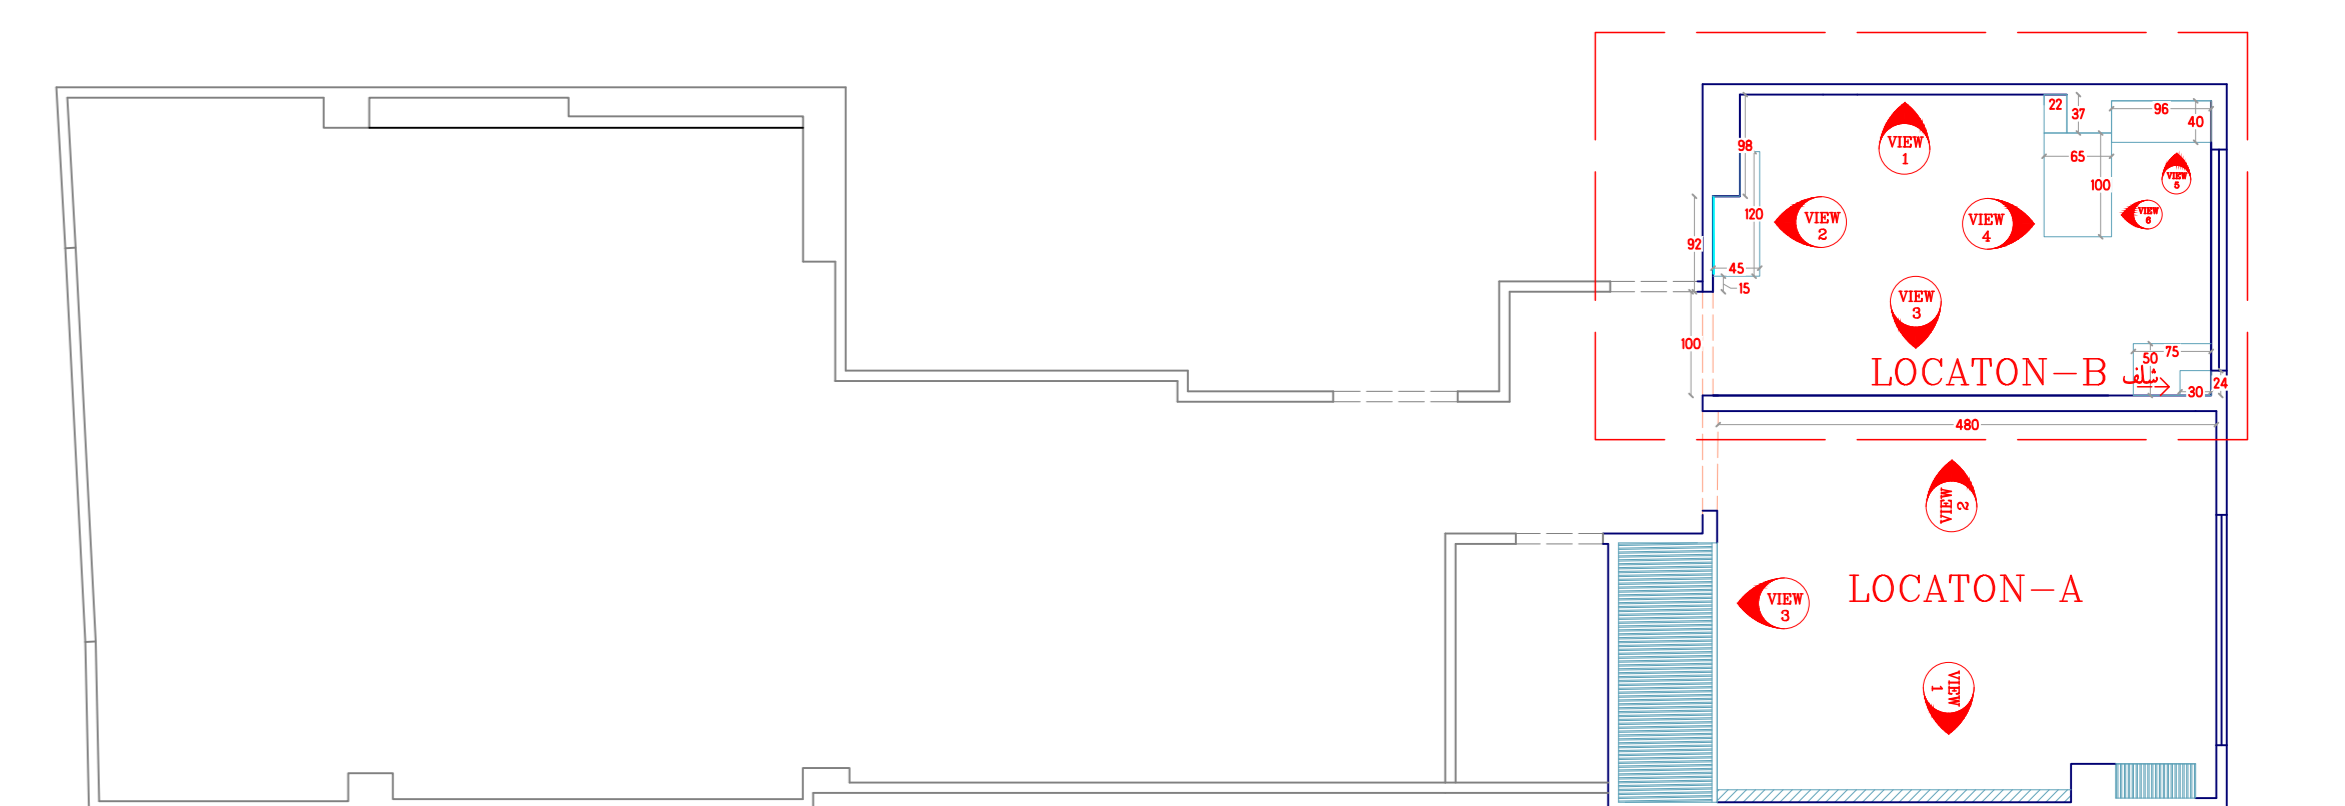

# LOCATON - B

Sheet number	Space:			رتدر	Scale:	Type: Plan / Dimension	View code
33							plan

# LOCATON-B VIEW1

Sheet number	Space:	Scale:	Type: Plan / Dimension	View code
35	ابعاد اتاق دختر		Plan / Dimension	plan