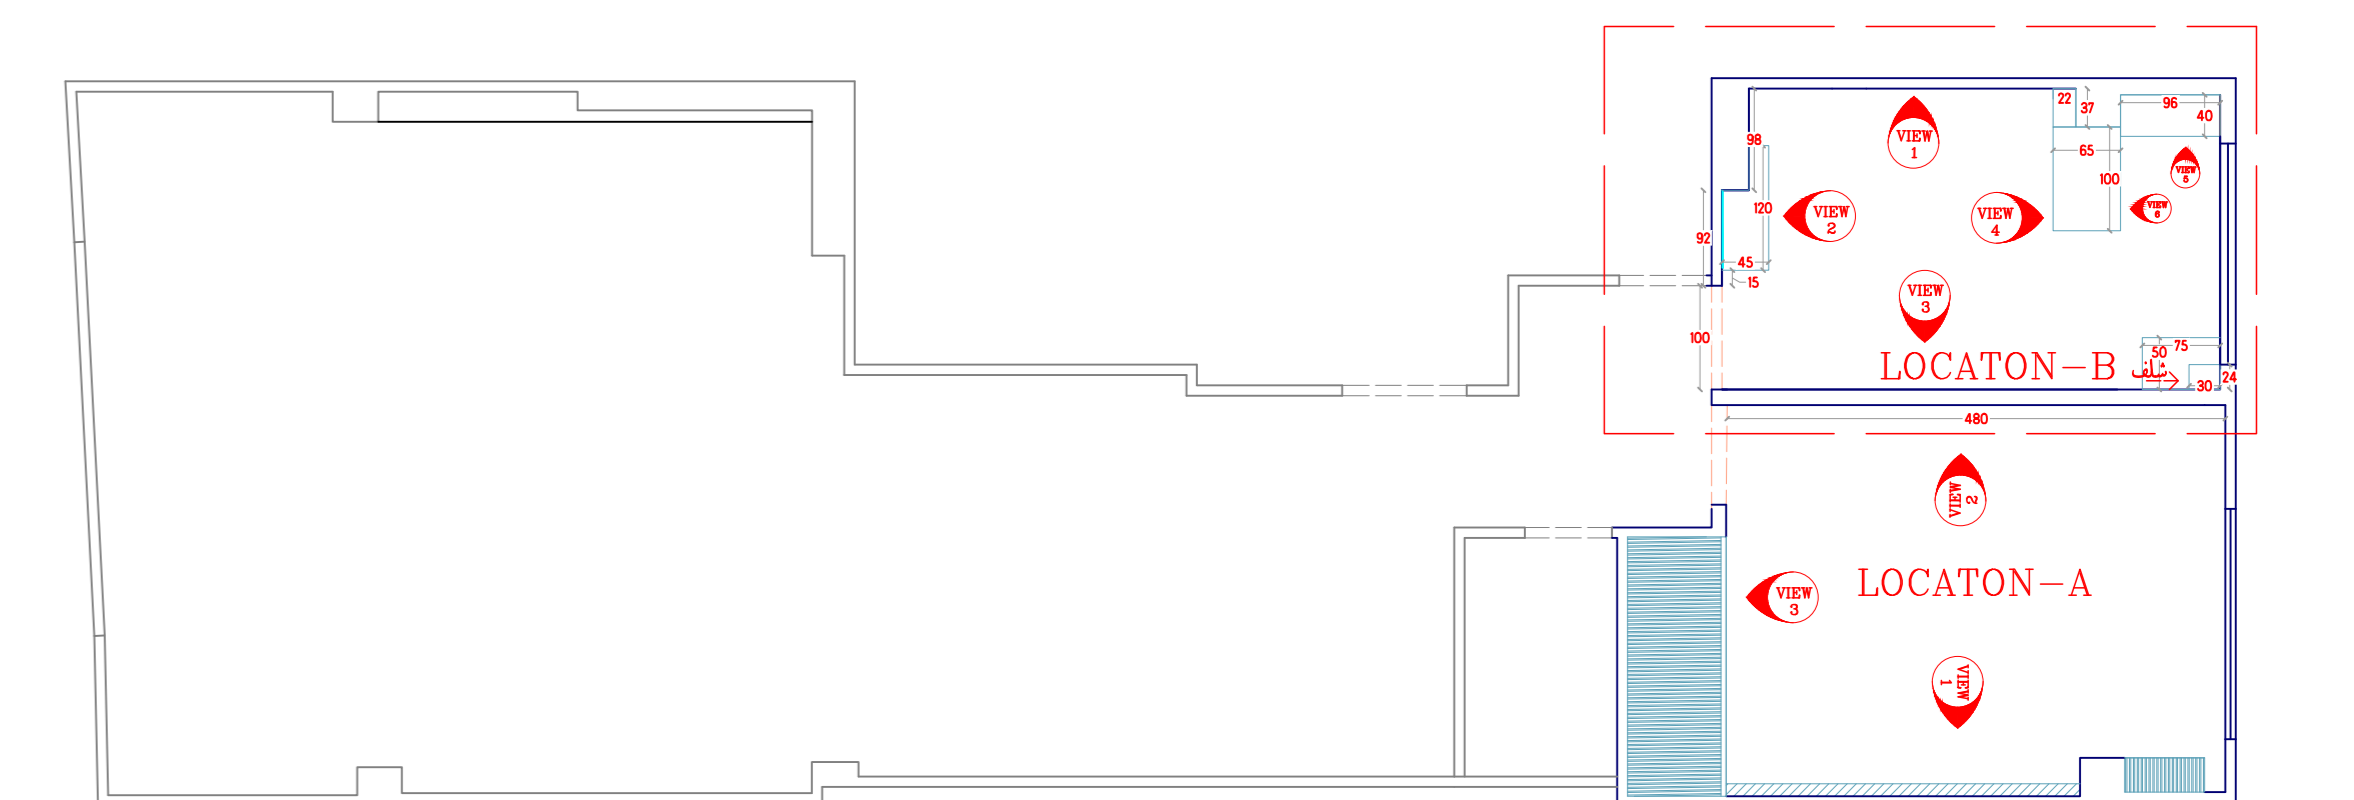

LOCATON-B VIEW2

Sheet number	Space:	Scale:	Type: Plan / Dimension	View code
36	ابعاد اتاق دختر		Plan / Dimension	plan