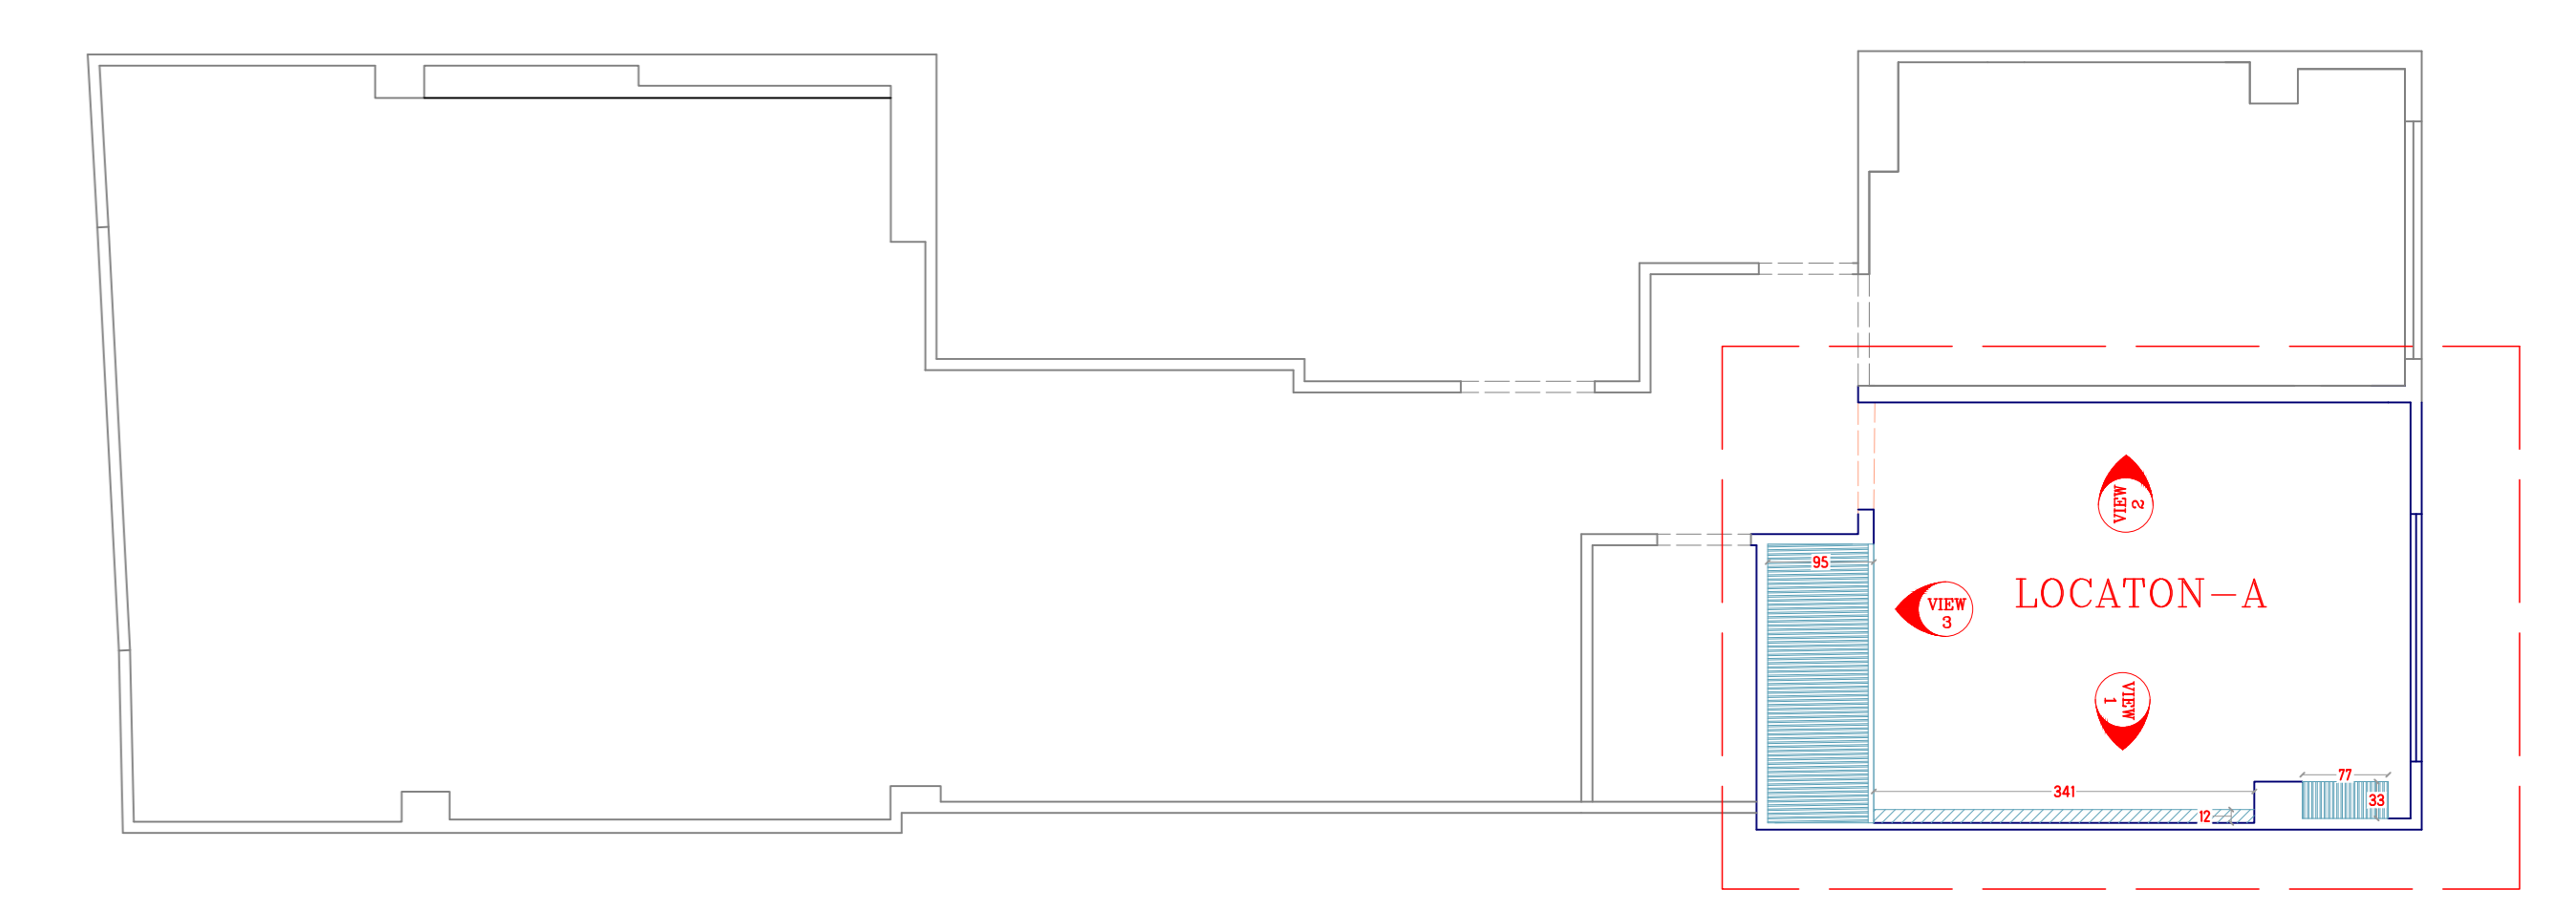

# LOCATON - A

**SH**  
SHADOW STUDIO  
09137993293

Sheet number	Space:	رندر	Scale:	Type: Plan / Dimension	View code
23					plan

Sheet number				View code
24	Space:	پلان	Scale:	plan
			Type: Plan / Dimension	

LOCATON - A VIEW 1

Sheet number	Space:	Scale:	Type: Plan / Dimension	View code
25	ابعاد اتاق پدرمادر		Plan / Dimension	plan

# LOCATON-A VIEW 1

Sheet number	Space: ابعاد اتاق پدرمادر		Scale:	Type: Plan / Dimension	View code
26					plan