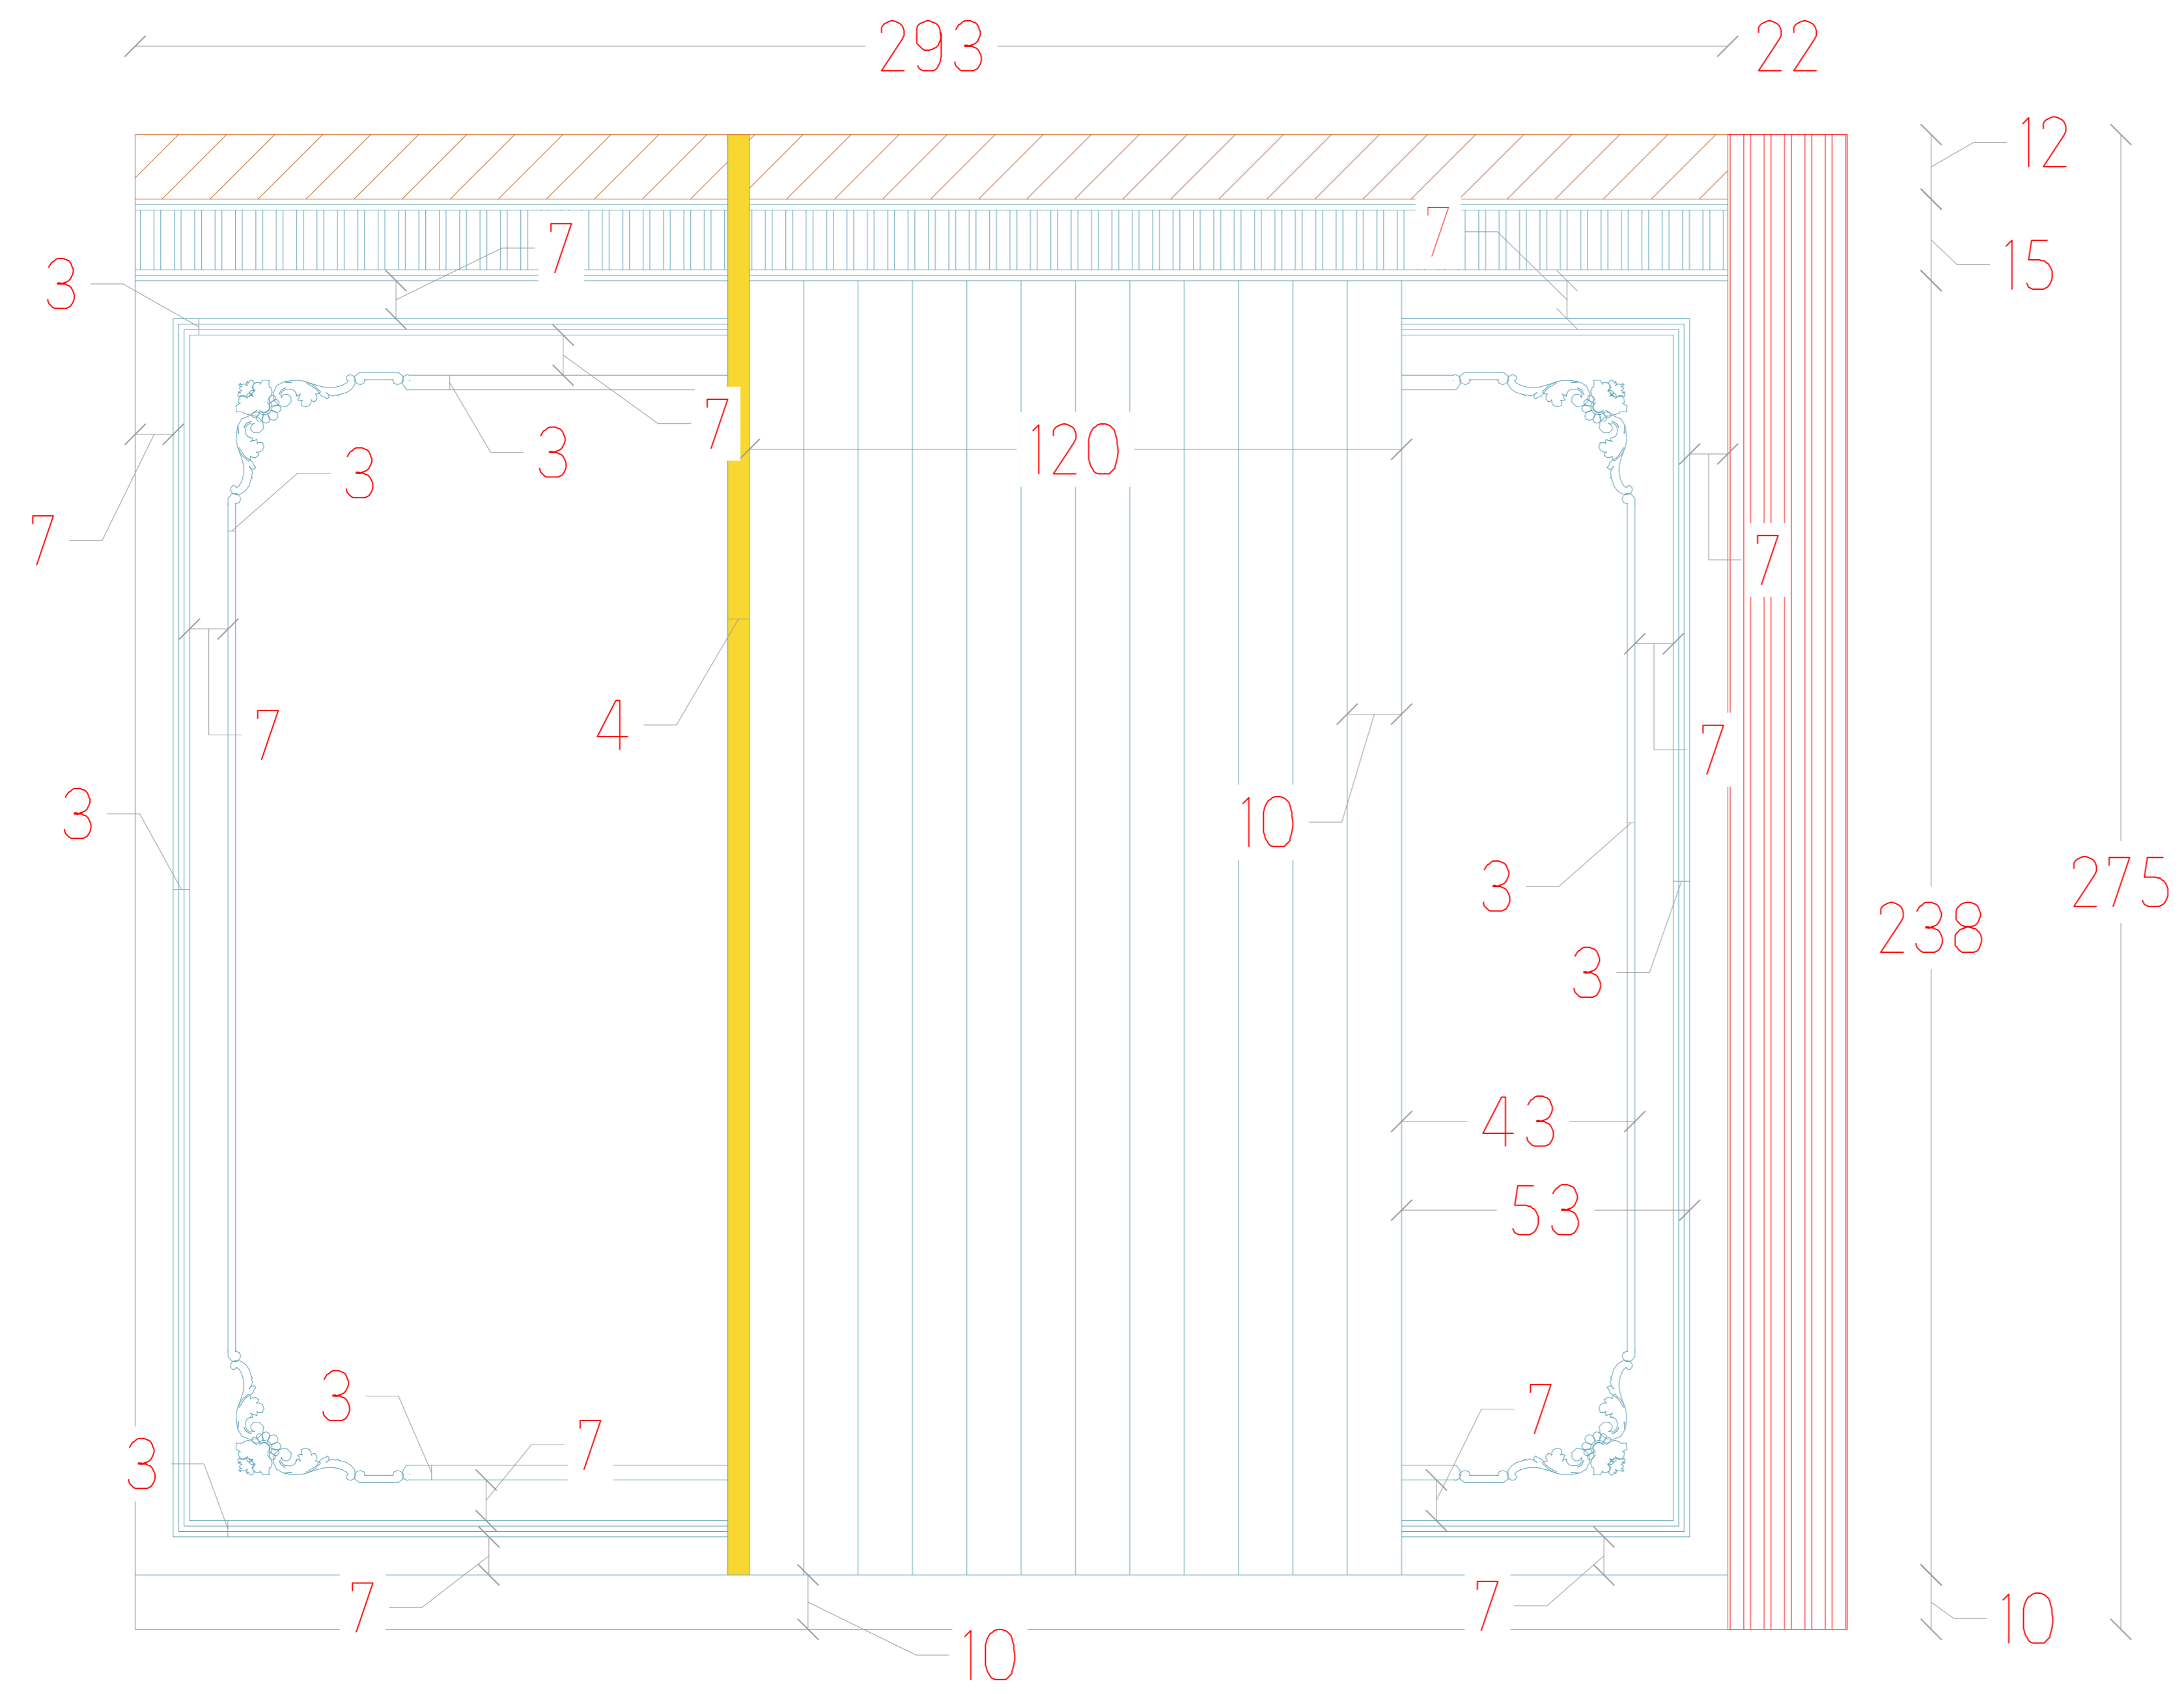

# LOCATON-A VIEW 2

Sheet number	Space:		Scale:	Type: Plan / Dimension	View code
28	ابعاد اتاق پدرمادر			plan	

# LOCATON - B

Sheet number	Space:			رتدر	Scale:	Type: Plan / Dimension	View code
33							plan

# LOCATON-B

Sheet number	Space:	Scale:	Type: Plan / Dimension	View code
34	پلان		plan	

# LOCATON-B VIEW1

Sheet number	Space:	Scale:	Type: Plan / Dimension	View code
35	ابعاد اتاق دختر		Plan / Dimension	plan