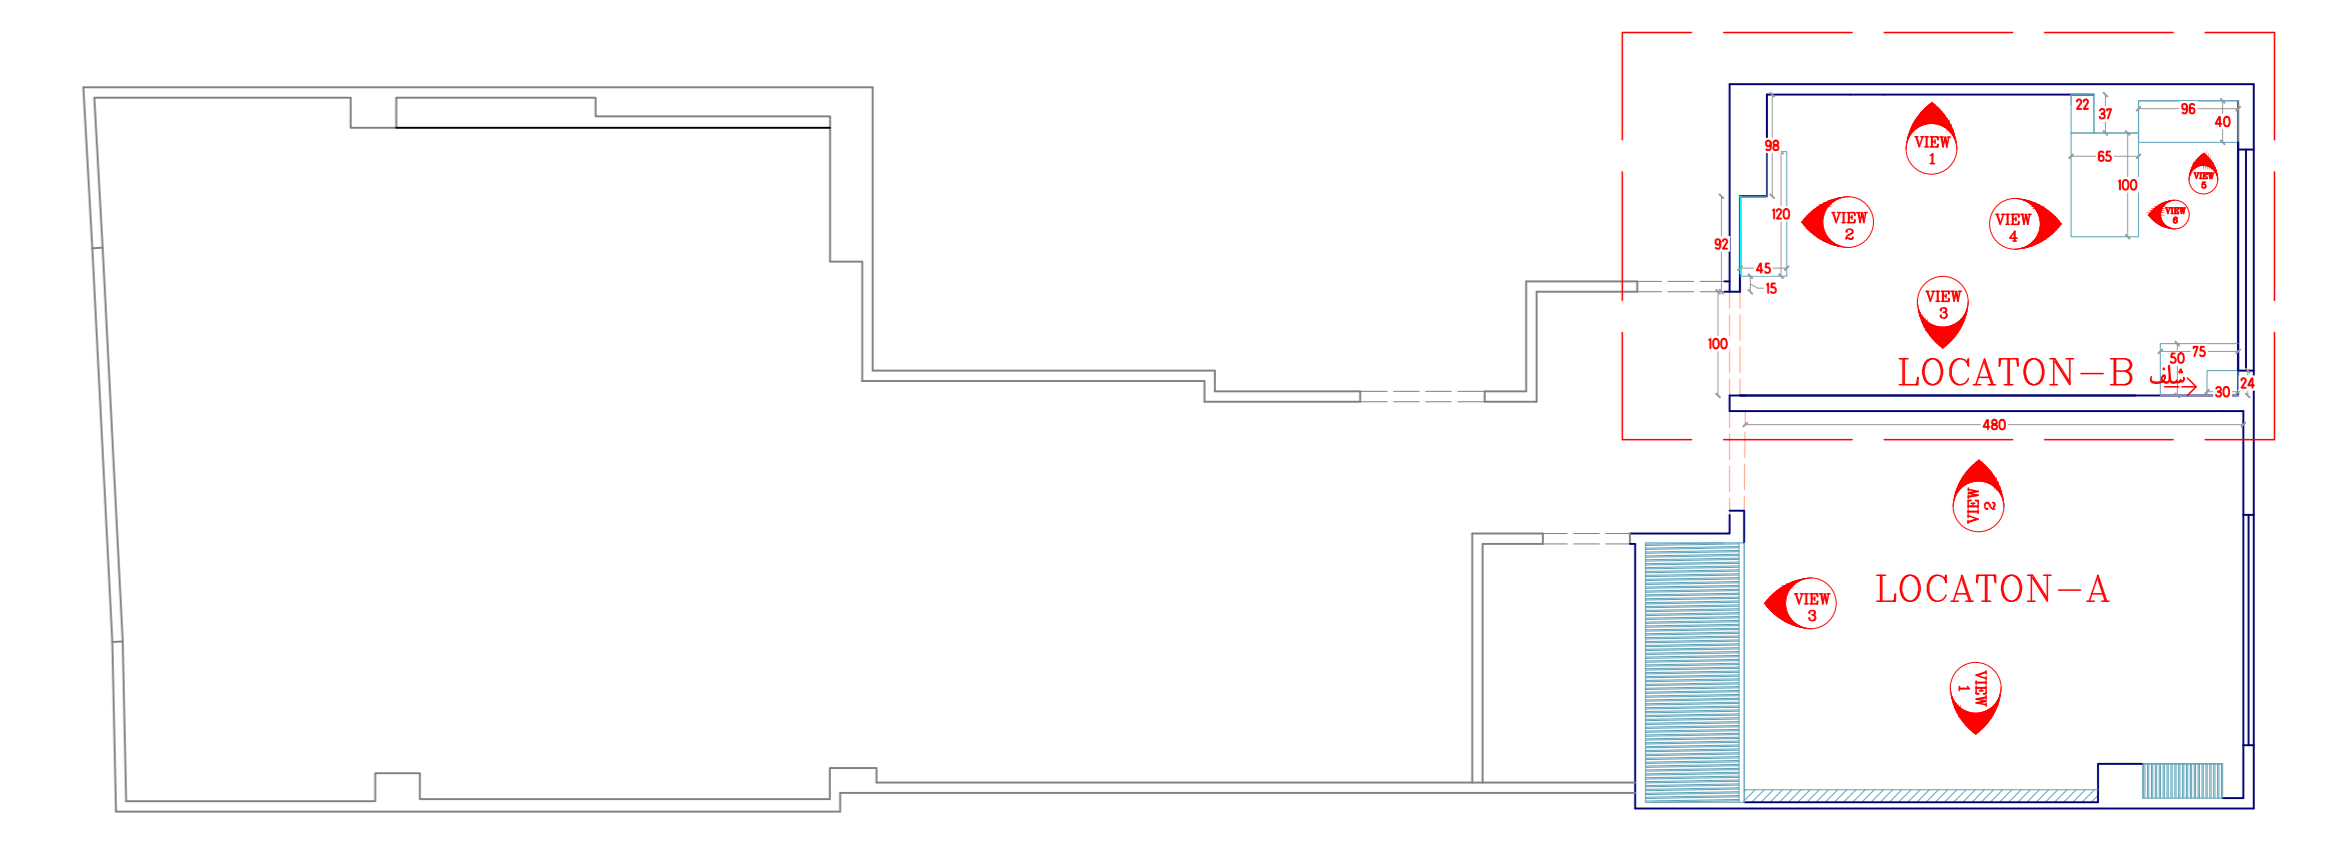

LOCATON-B VIEWS3

Sheet number	Space:	Scale:	Type: Plan / Dimension	View code
37	ابعاد اتاق دختر		Plan / Dimension	plan