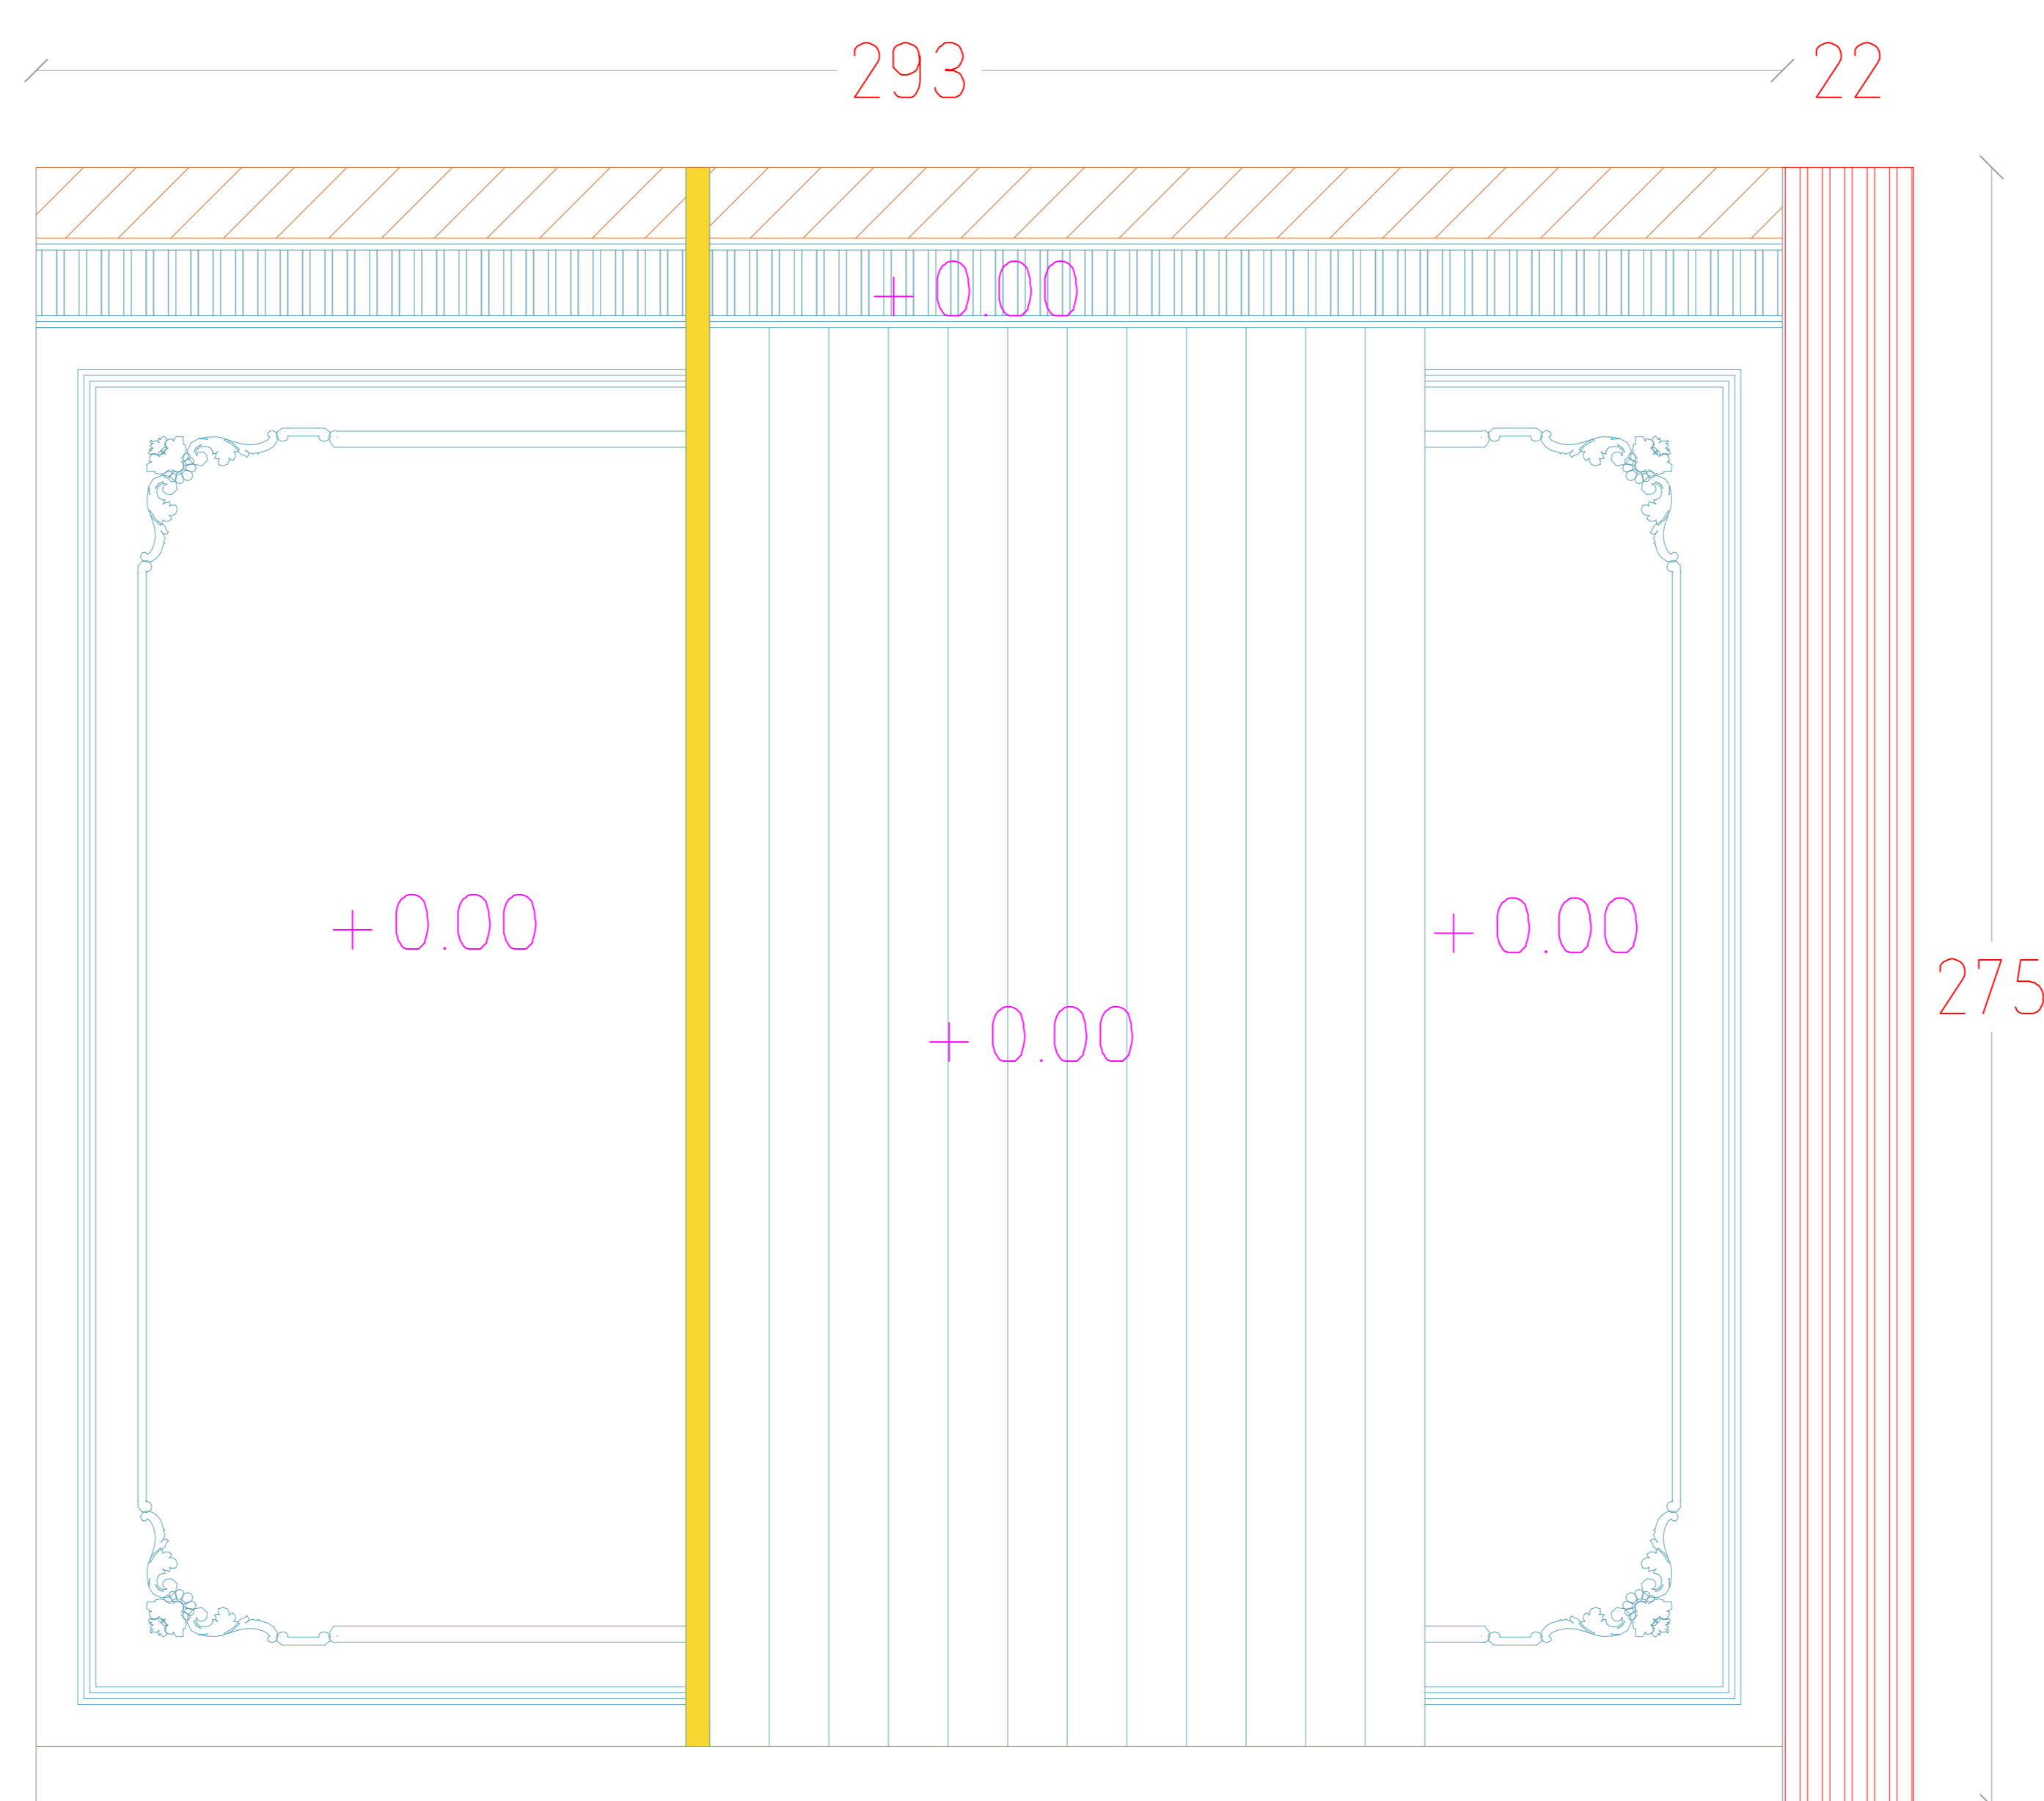

# LOCATON - B

Sheet number	Space:			رتدر	Scale:	Type: Plan / Dimension	View code
33							plan

# LOCATON-B

Sheet number	Space:	Scale:	Type: Plan / Dimension	View code
34	پلان		plan	

# LOCATON-B VIEW1

Sheet number	Space:	Scale:	Type: Plan / Dimension	View code
35	ابعاد اتاق دختر		Plan / Dimension	plan