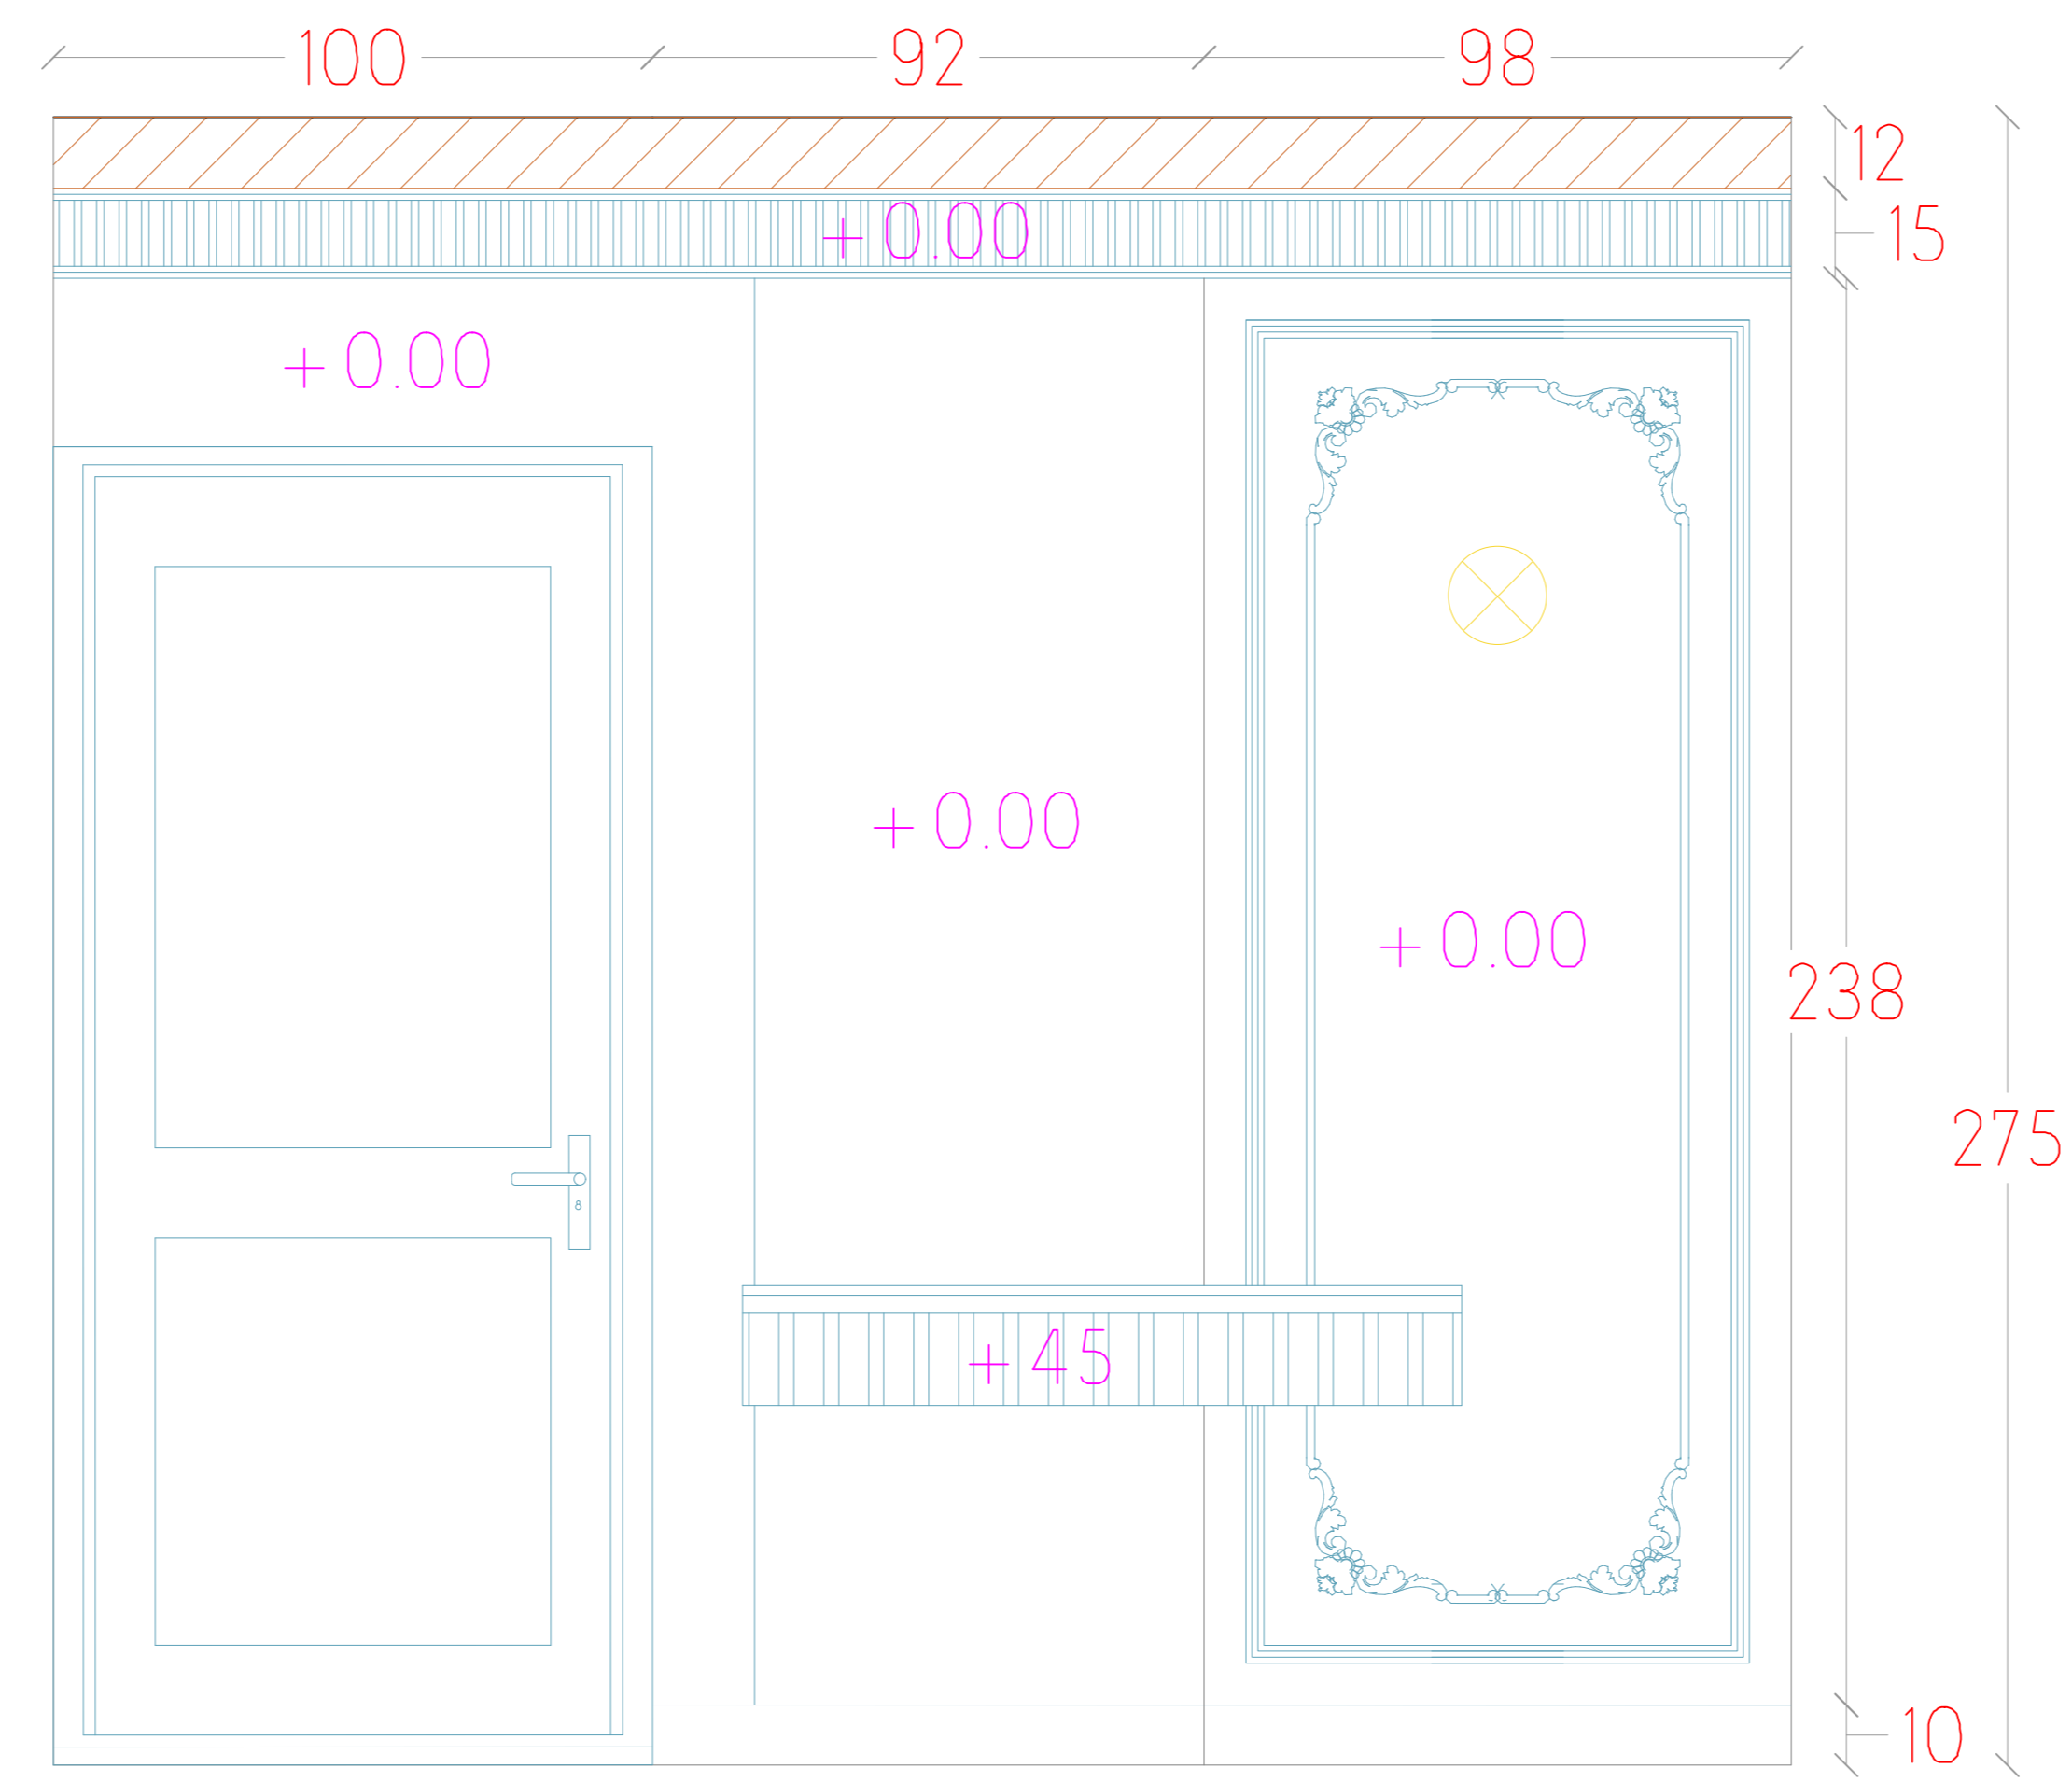

# LOCATON - B

Sheet number	Space:			رتدر	Scale:	Type: Plan / Dimension	View code
33							plan

# LOCATON-B

Sheet number	Space:	Scale:	Type: Plan / Dimension	View code
34	پلان		plan	

# LOCATON-B VIEW1

Sheet number	Space:	Scale:	Type: Plan / Dimension	View code
35	ابعاد اتاق دختر		Plan / Dimension	plan

# LOCATON-B VIEW2

Sheet number	Space:	Scale:	Type: Plan / Dimension	View code
36	ابعاد اتاق دختر		Plan / Dimension	plan