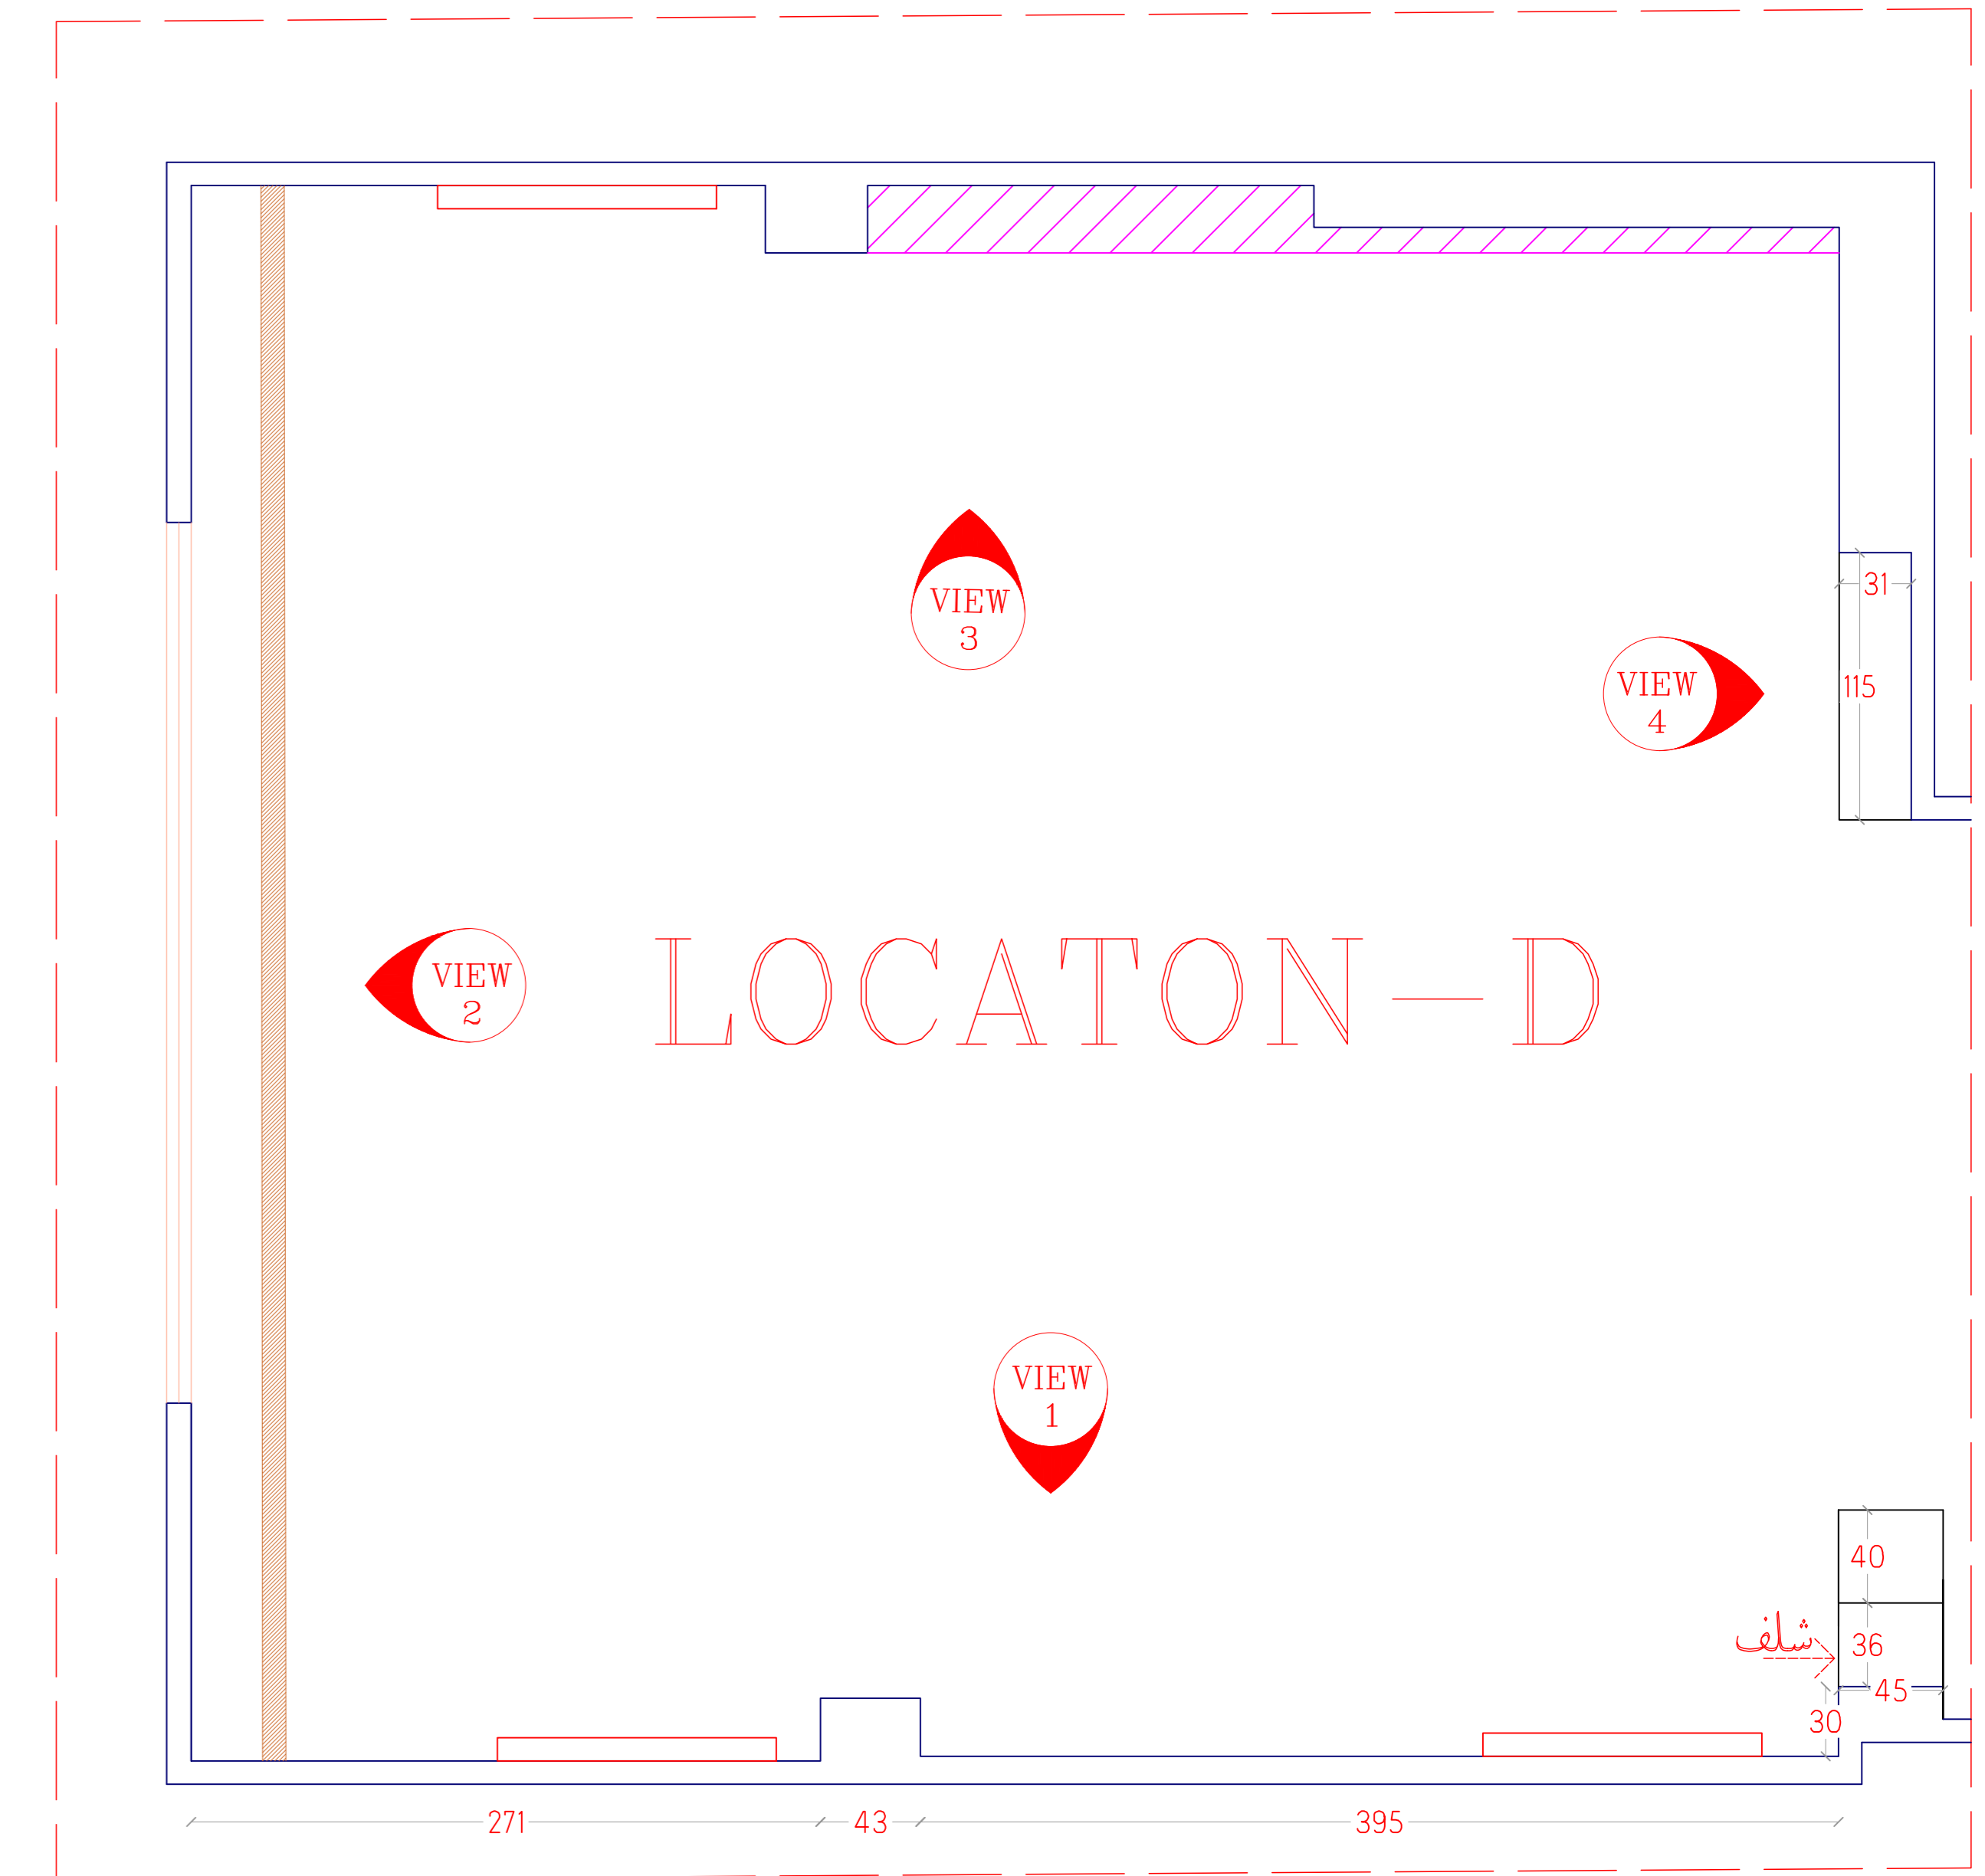

LOCATON-D

VIEW 1

Sheet number	Space:	Scale:	Type: Plan / Dimension	View code
15	ابعاد سالن		Plan / Dimension	plan