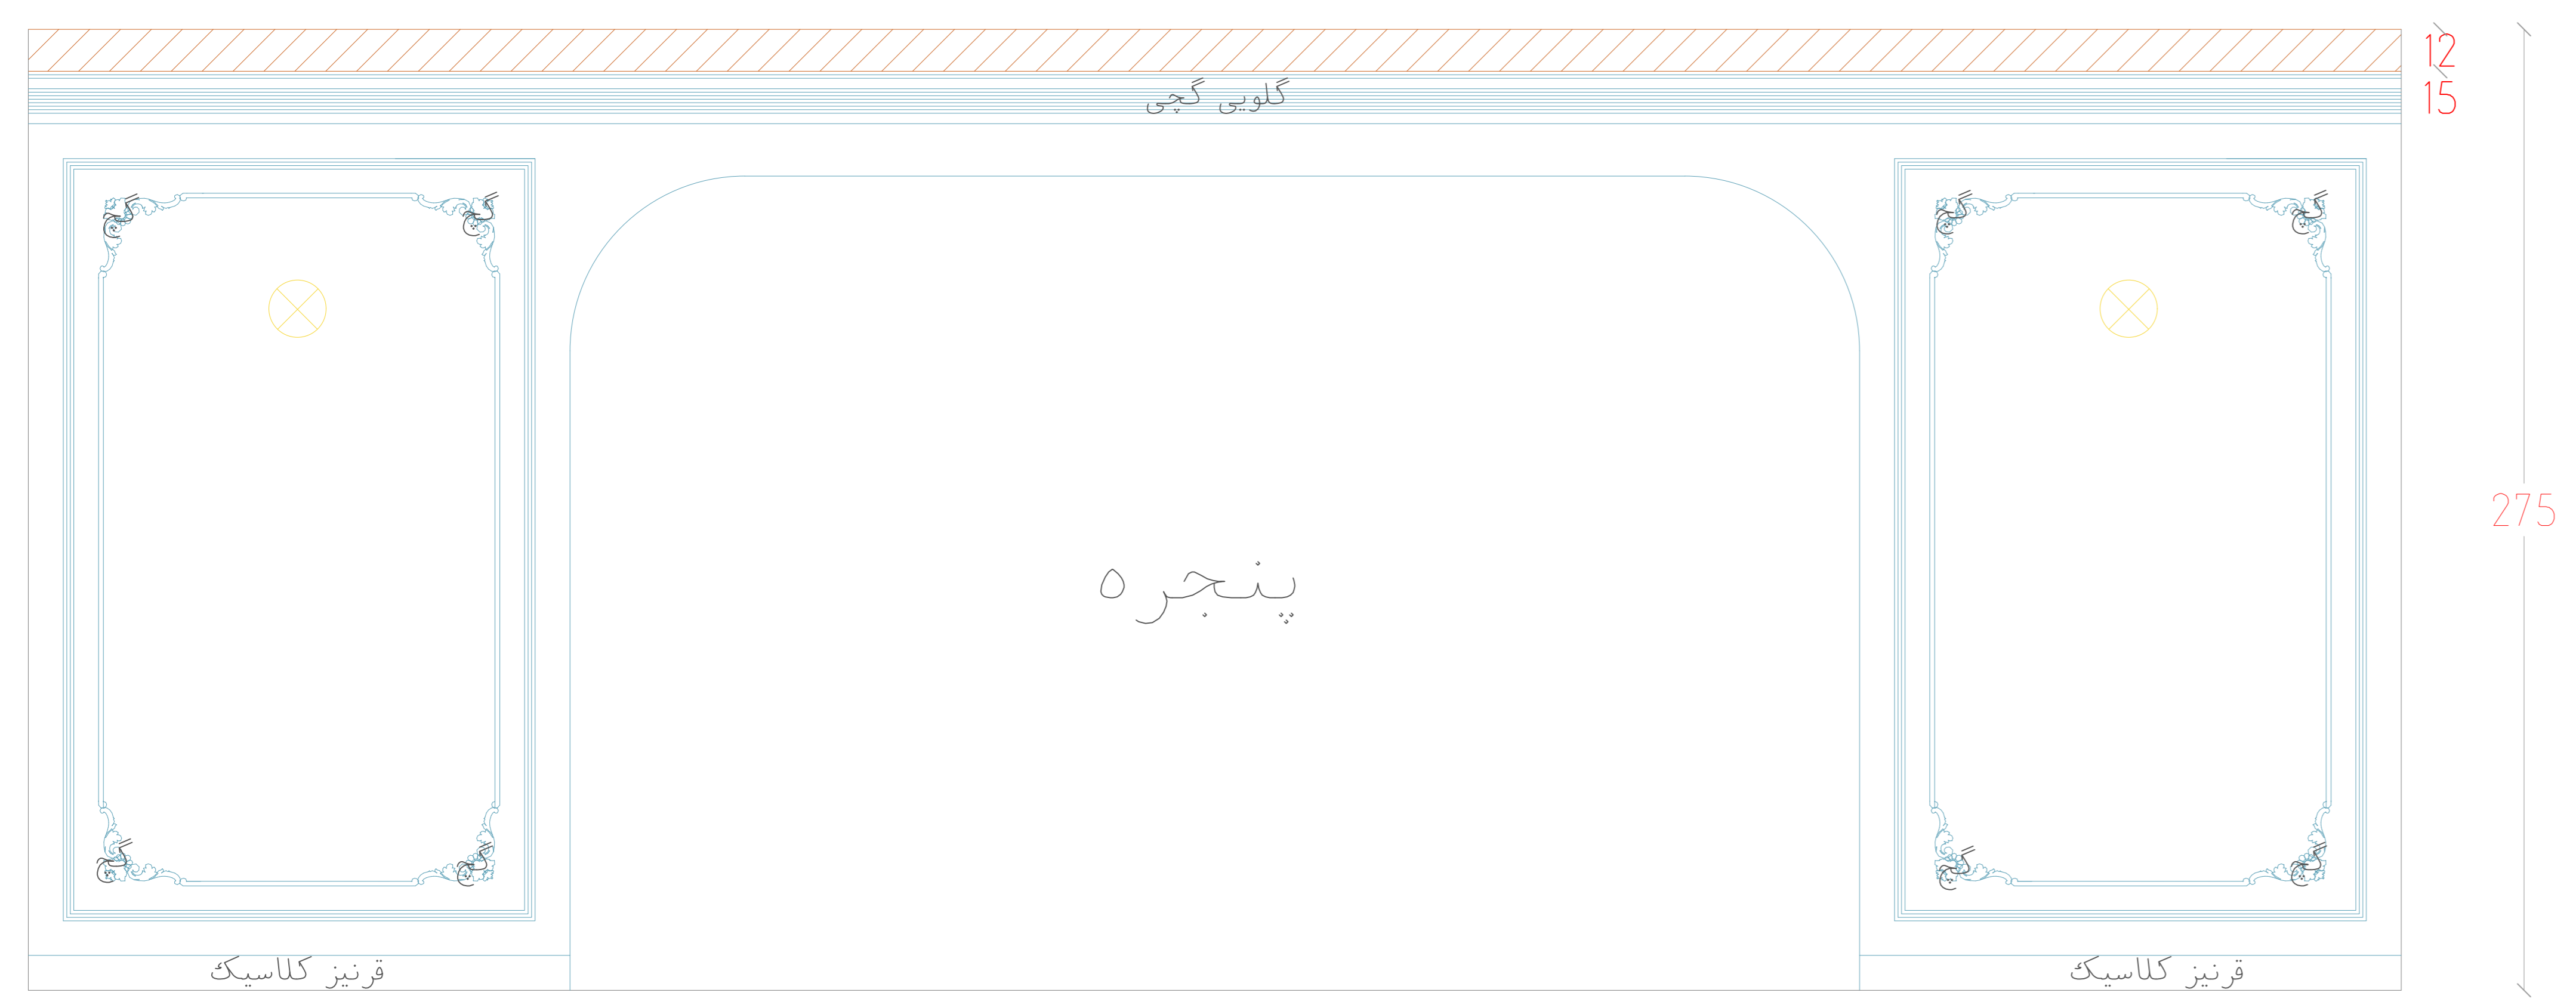

LOCATON-D VIEW 2

Sheet number	Space:	Scale:	Type: Plan / Dimension	View code
16	ابعاد سالن		Plan / Dimension	plan