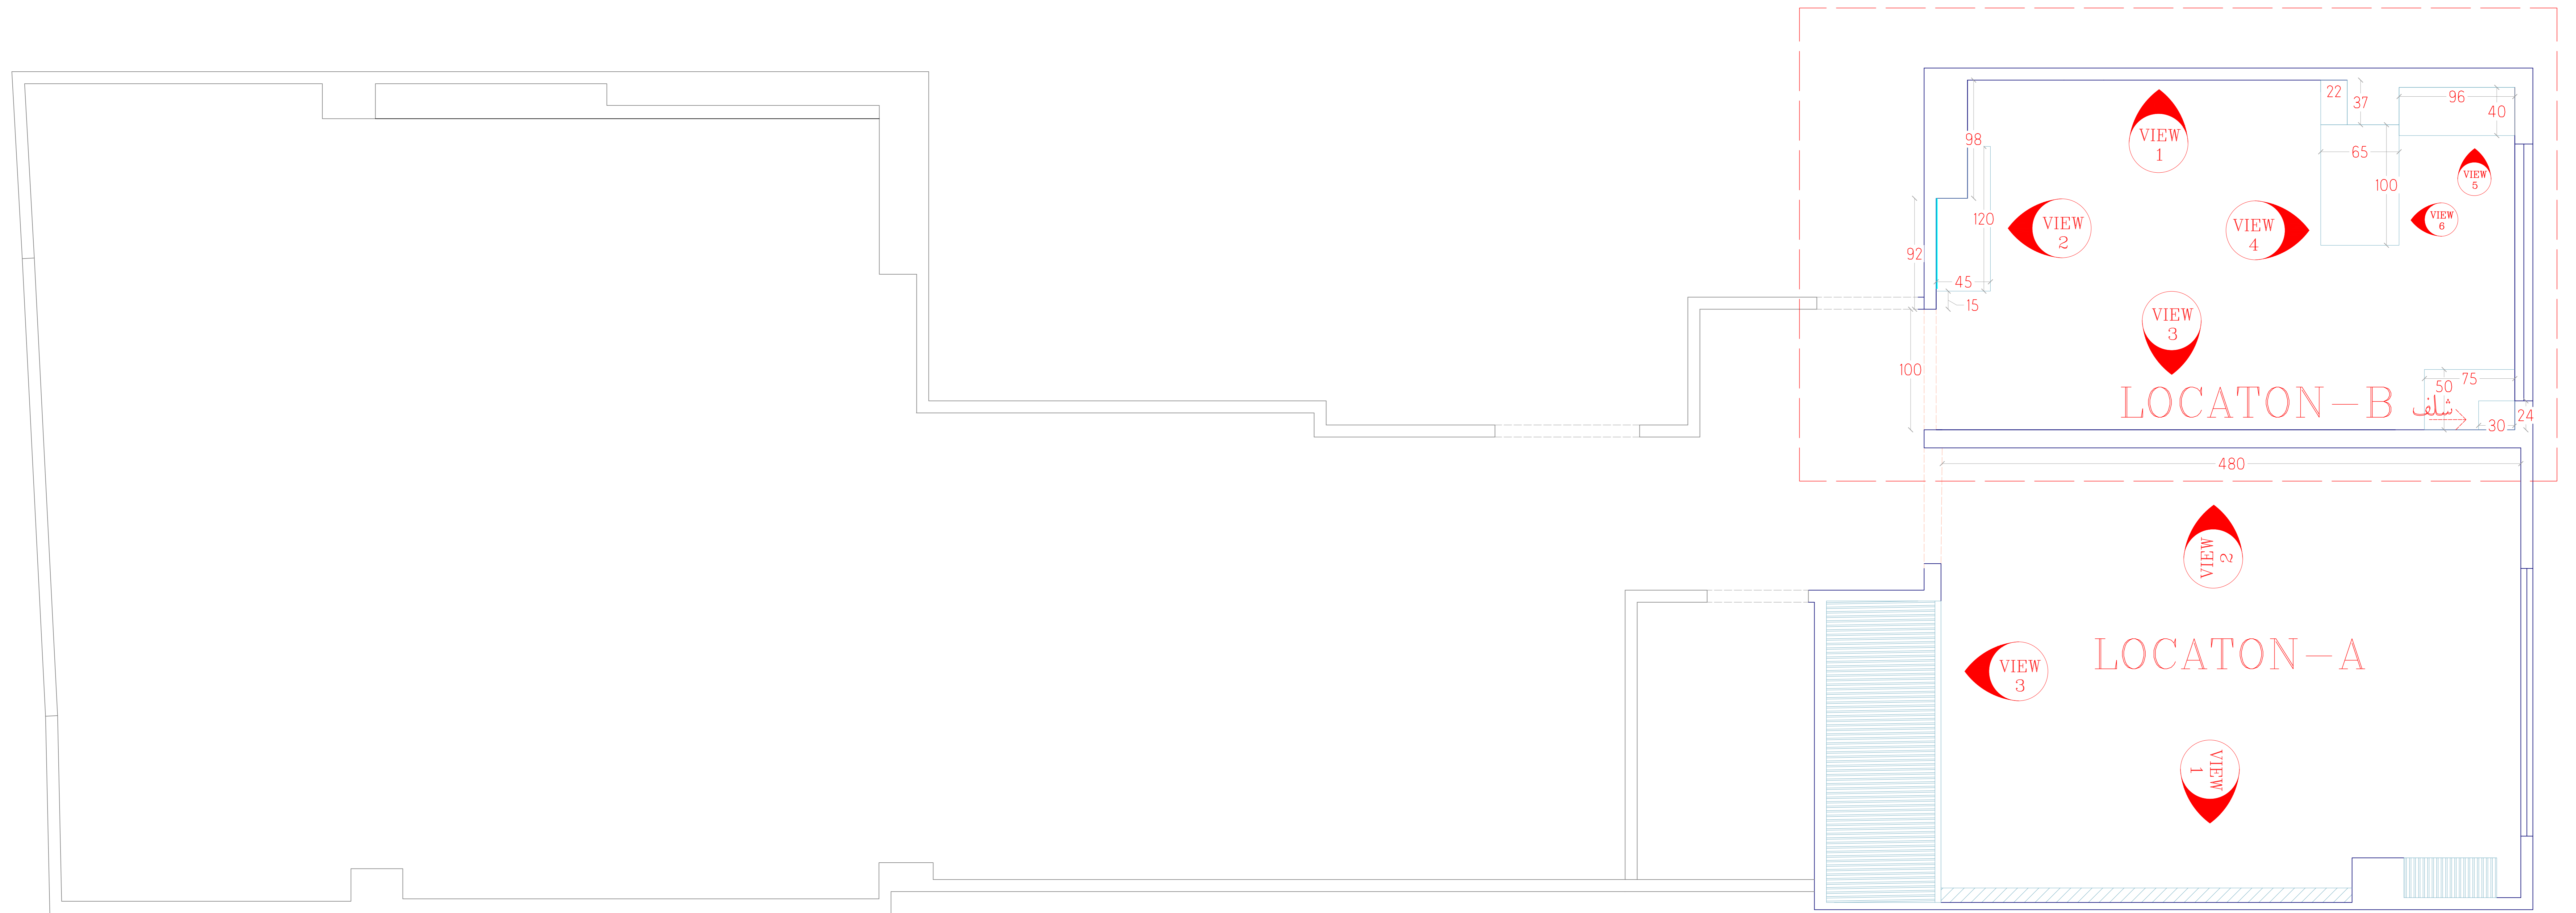

LOCATON-B

Sheet number	Space:	Scale:	Type: Plan / Dimension	View code
34	پلان		plan