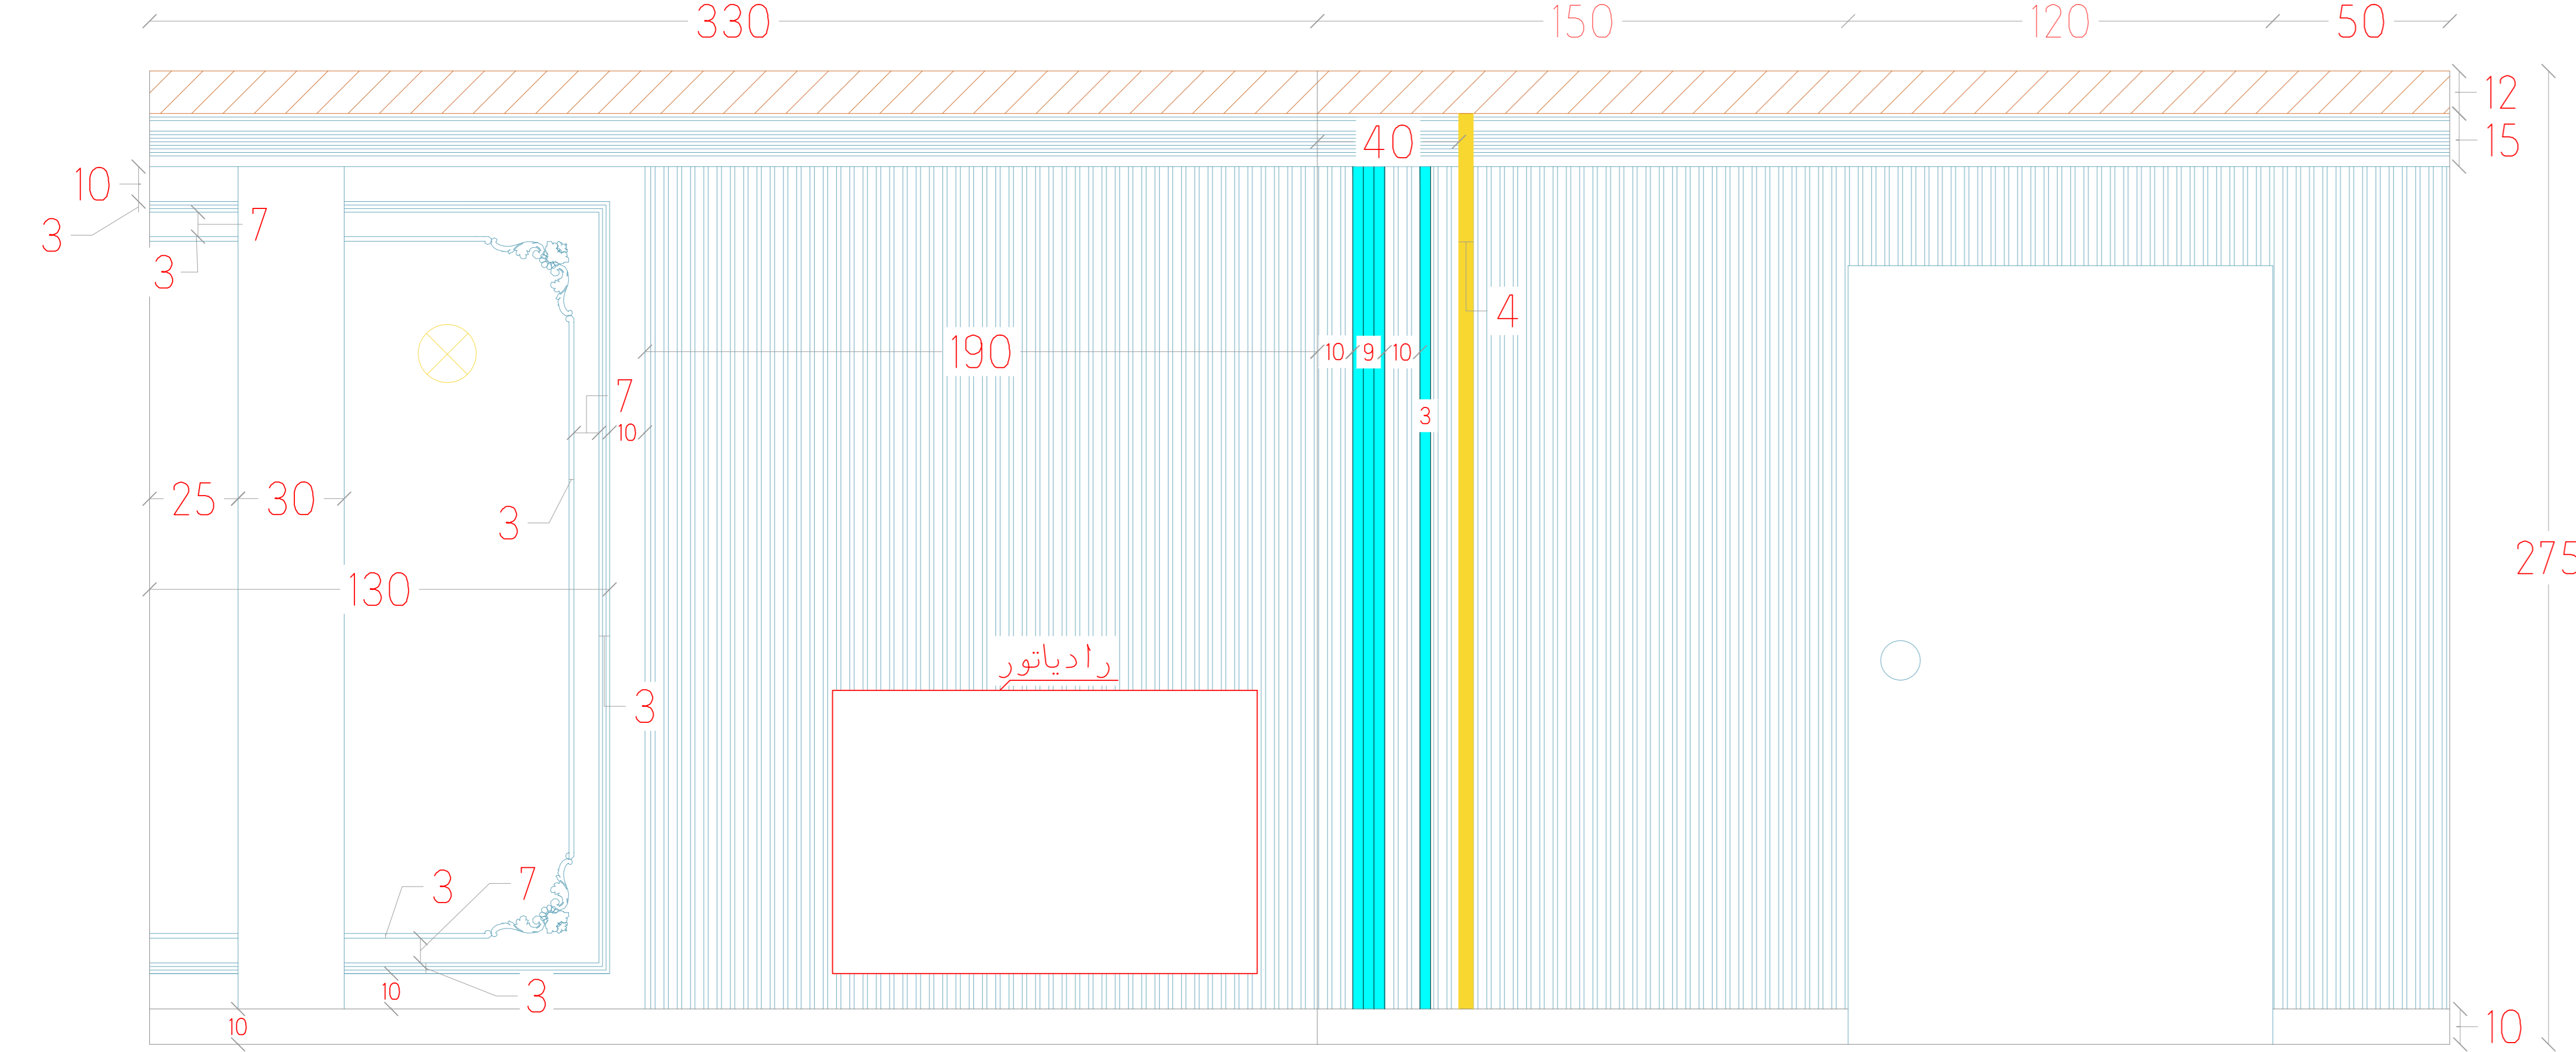

LOCATON-D

Sheet number	Space:	Scale:	Type: Plan / Dimension	View code
21	أبعاد راهرو		Plan / Dimension	plan