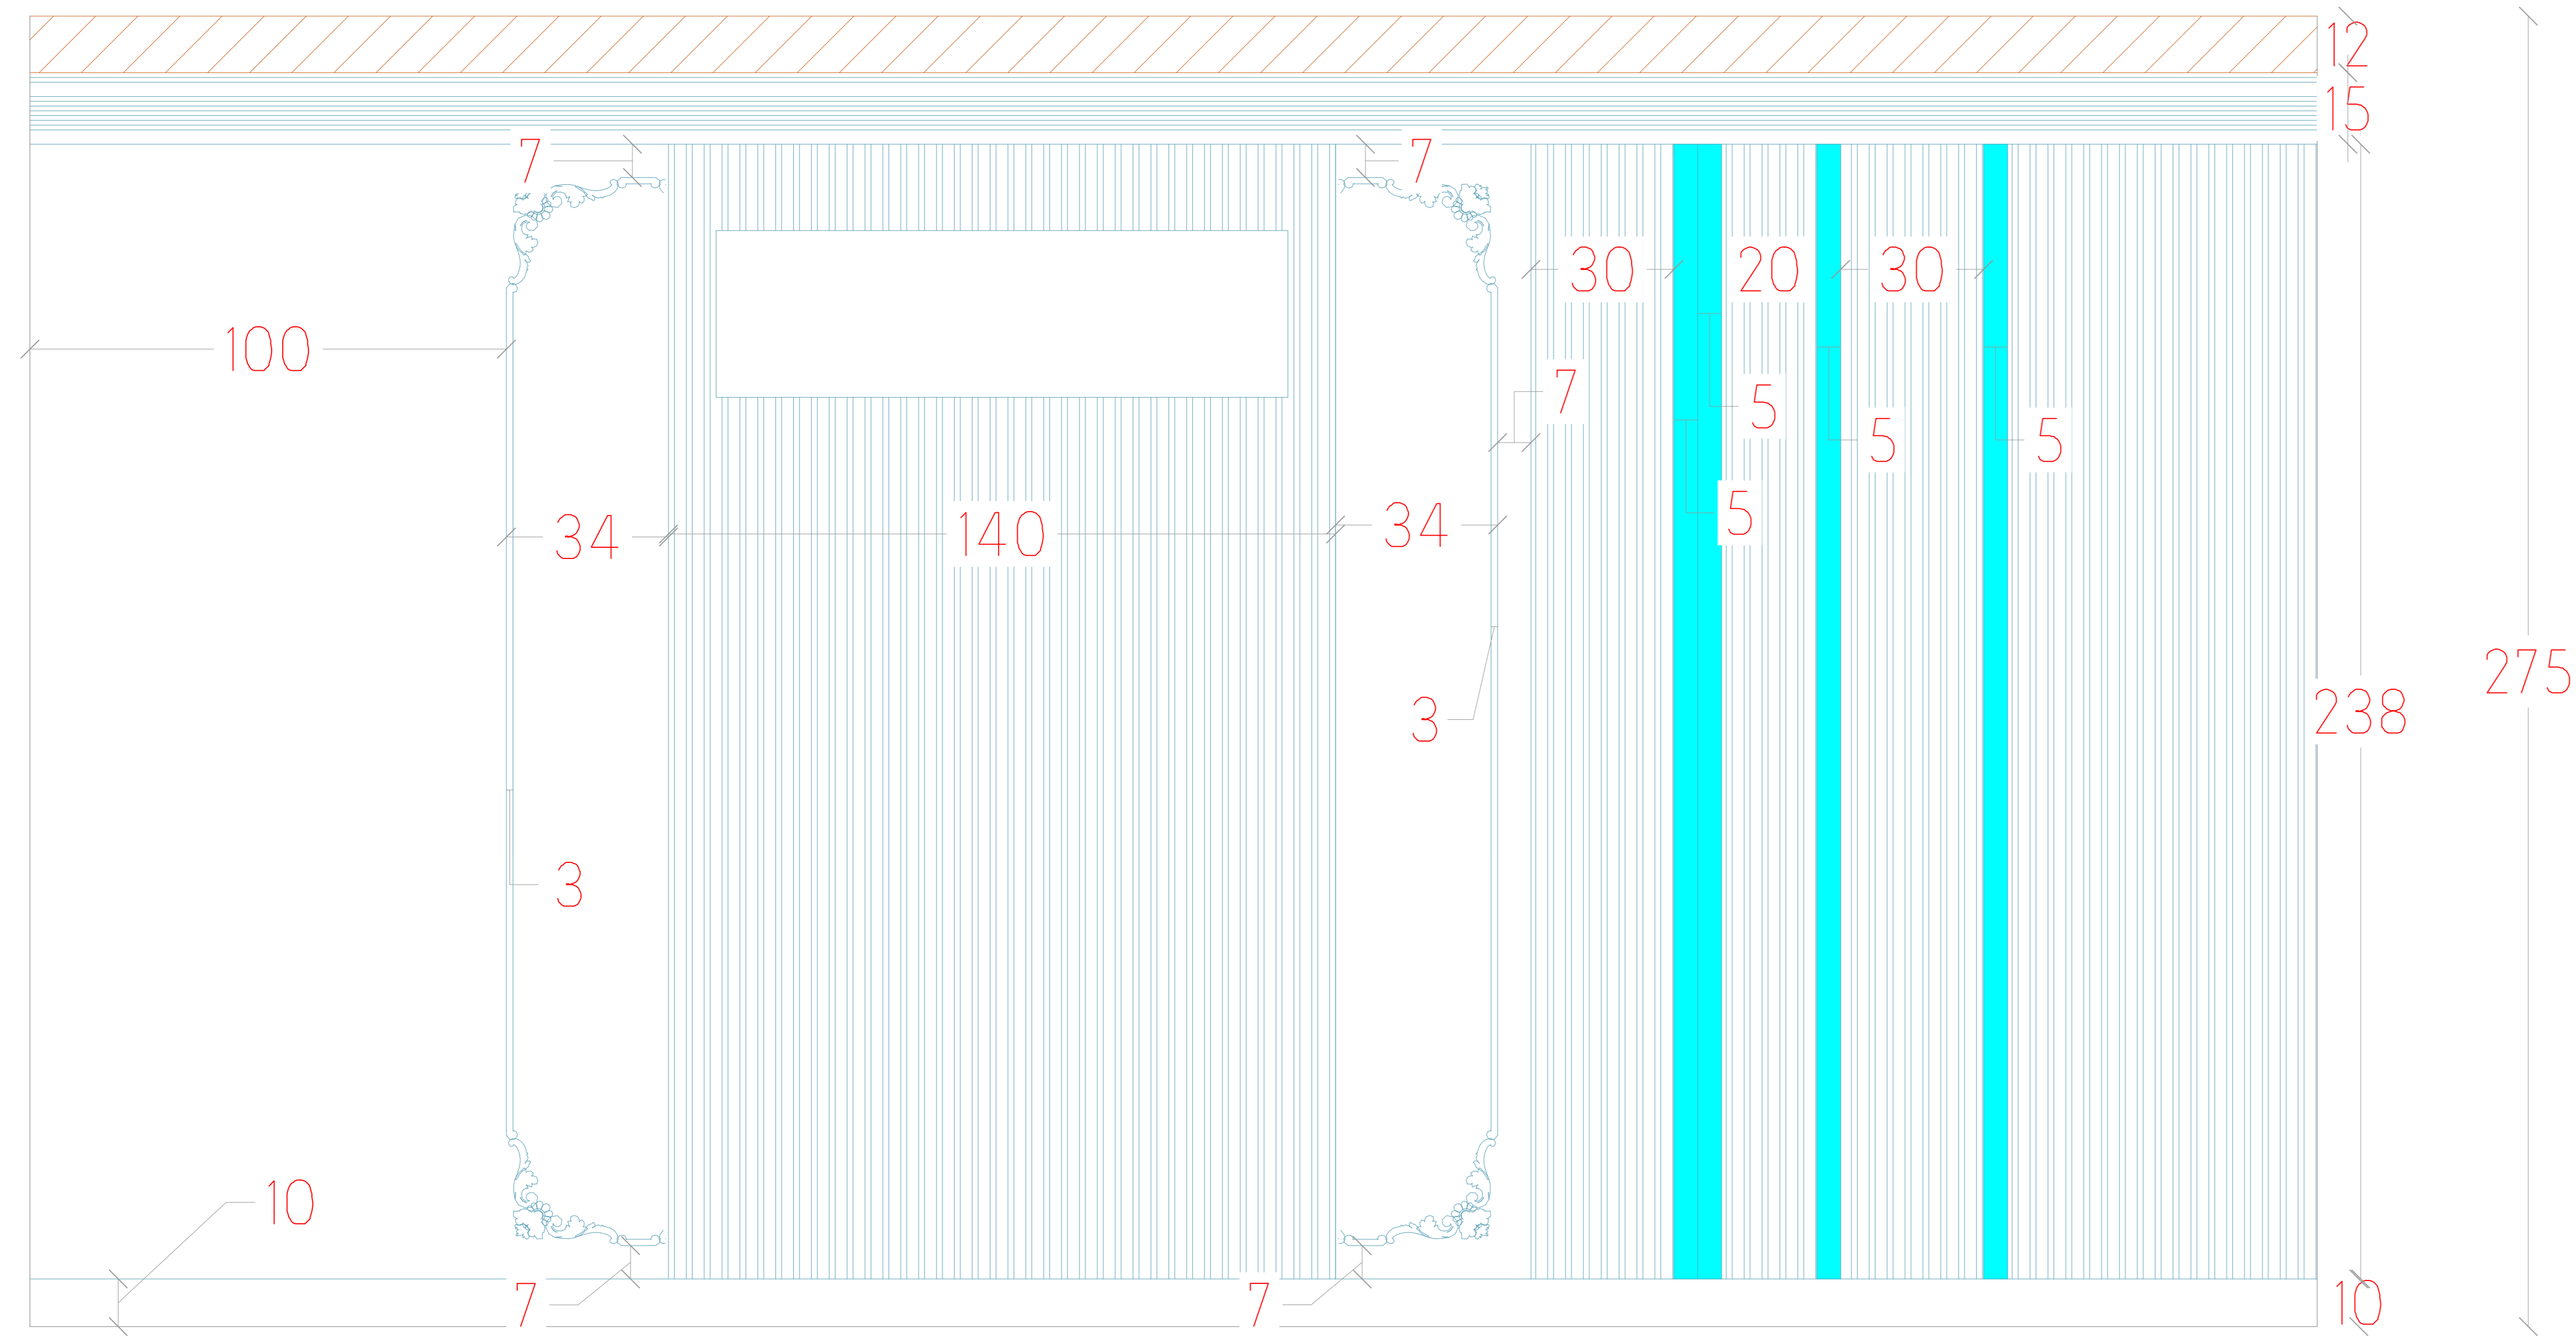

LOCATON - A VIEW 1

Sheet number	Space:	Scale:	Type: Plan / Dimension	View code
25	ابعاد اتاق پدرمادر		Plan / Dimension	plan

# LOCATON-A VIEW 1

Sheet number	Space: ابعاد اتاق پدرمادر		Scale:	Type: Plan / Dimension	View code
26					plan

# LOCATON - A VIEW 2

Sheet number	Space:	Scale:	Type: Plan / Dimension	View code
27	ابعاد اتاق پدرمادر		plan	

# LOCATON-A VIEW 2

Sheet number	Space:		Scale:	Type: Plan / Dimension	View code
28	ابعاد اتاق پدرمادر			plan	