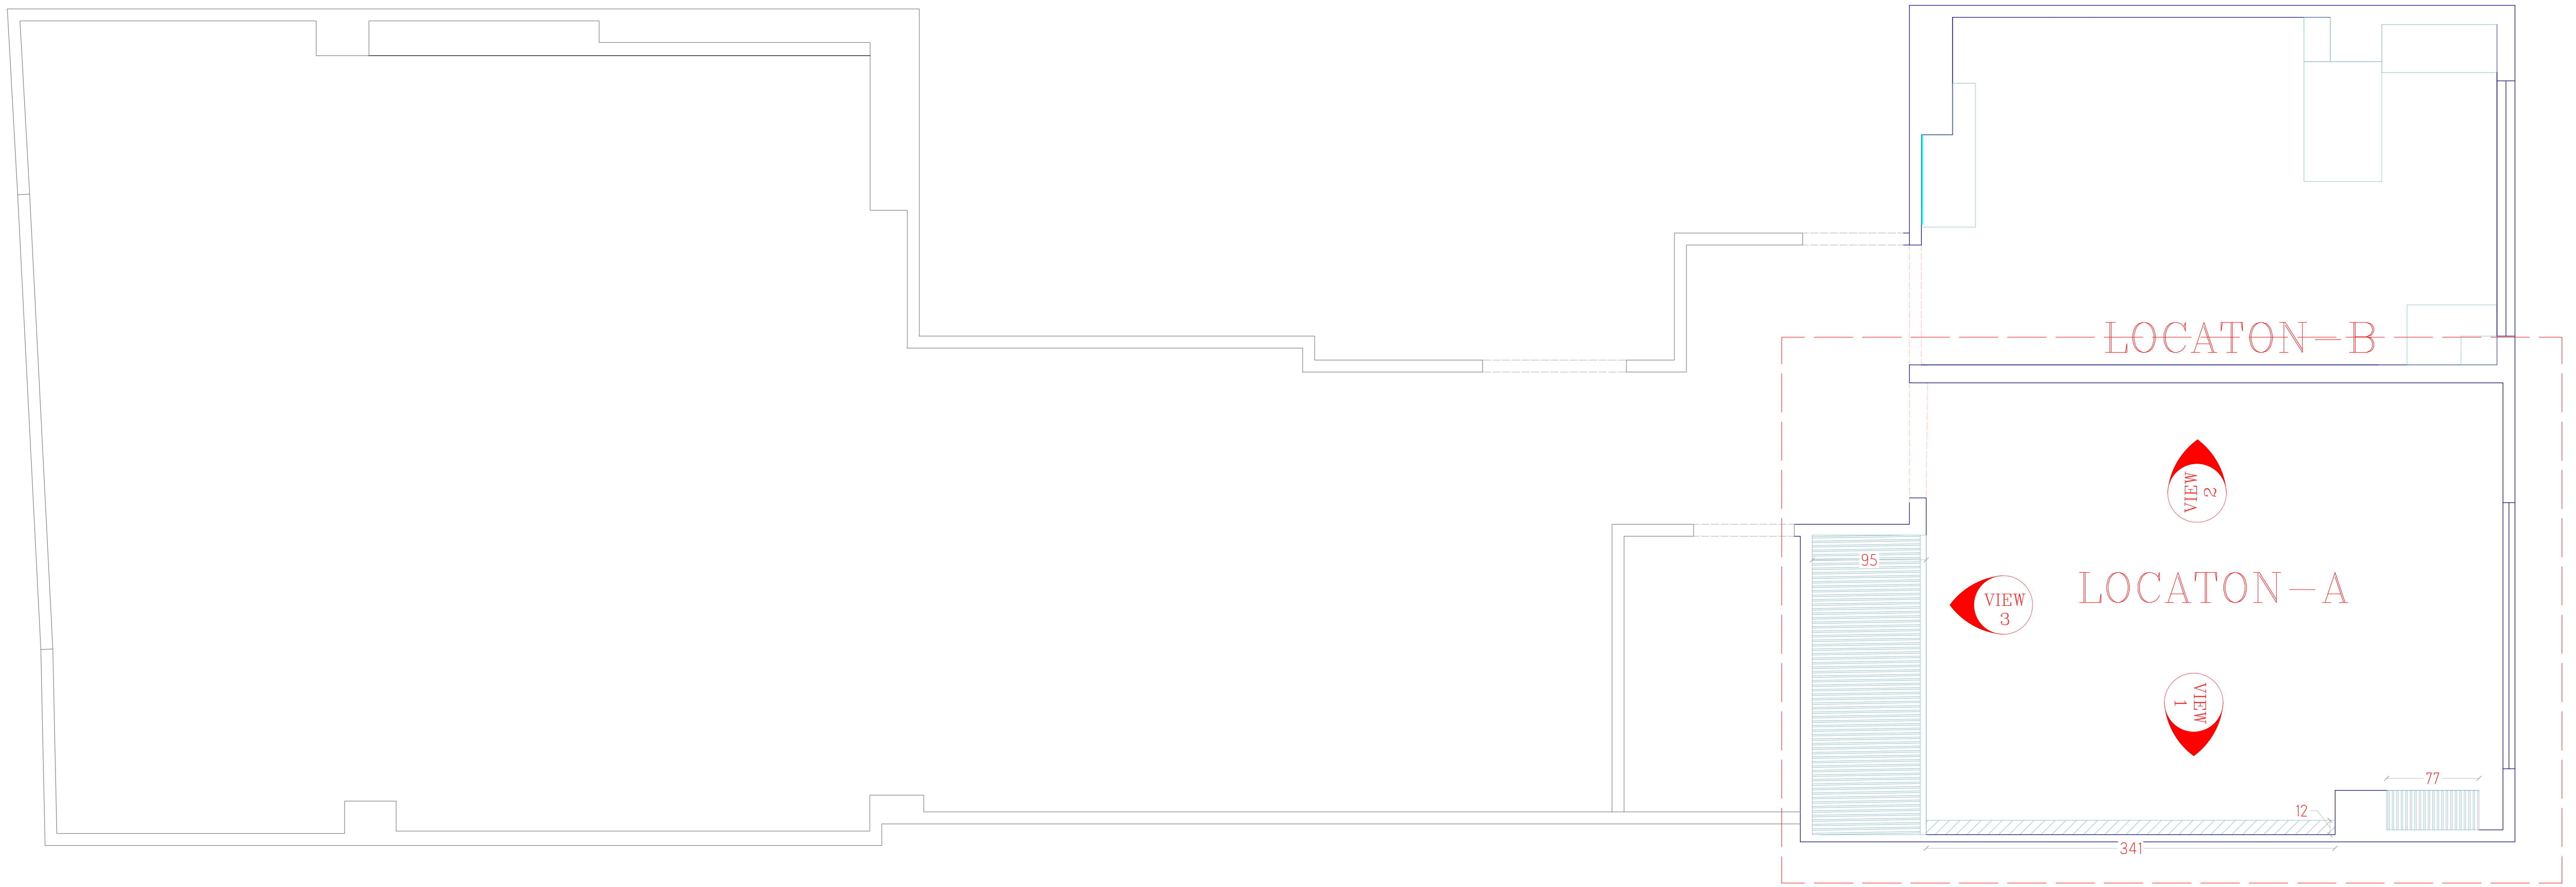

Sheet number				View code
24	Space:	پلان	Scale:	plan
			Type: Plan / Dimension