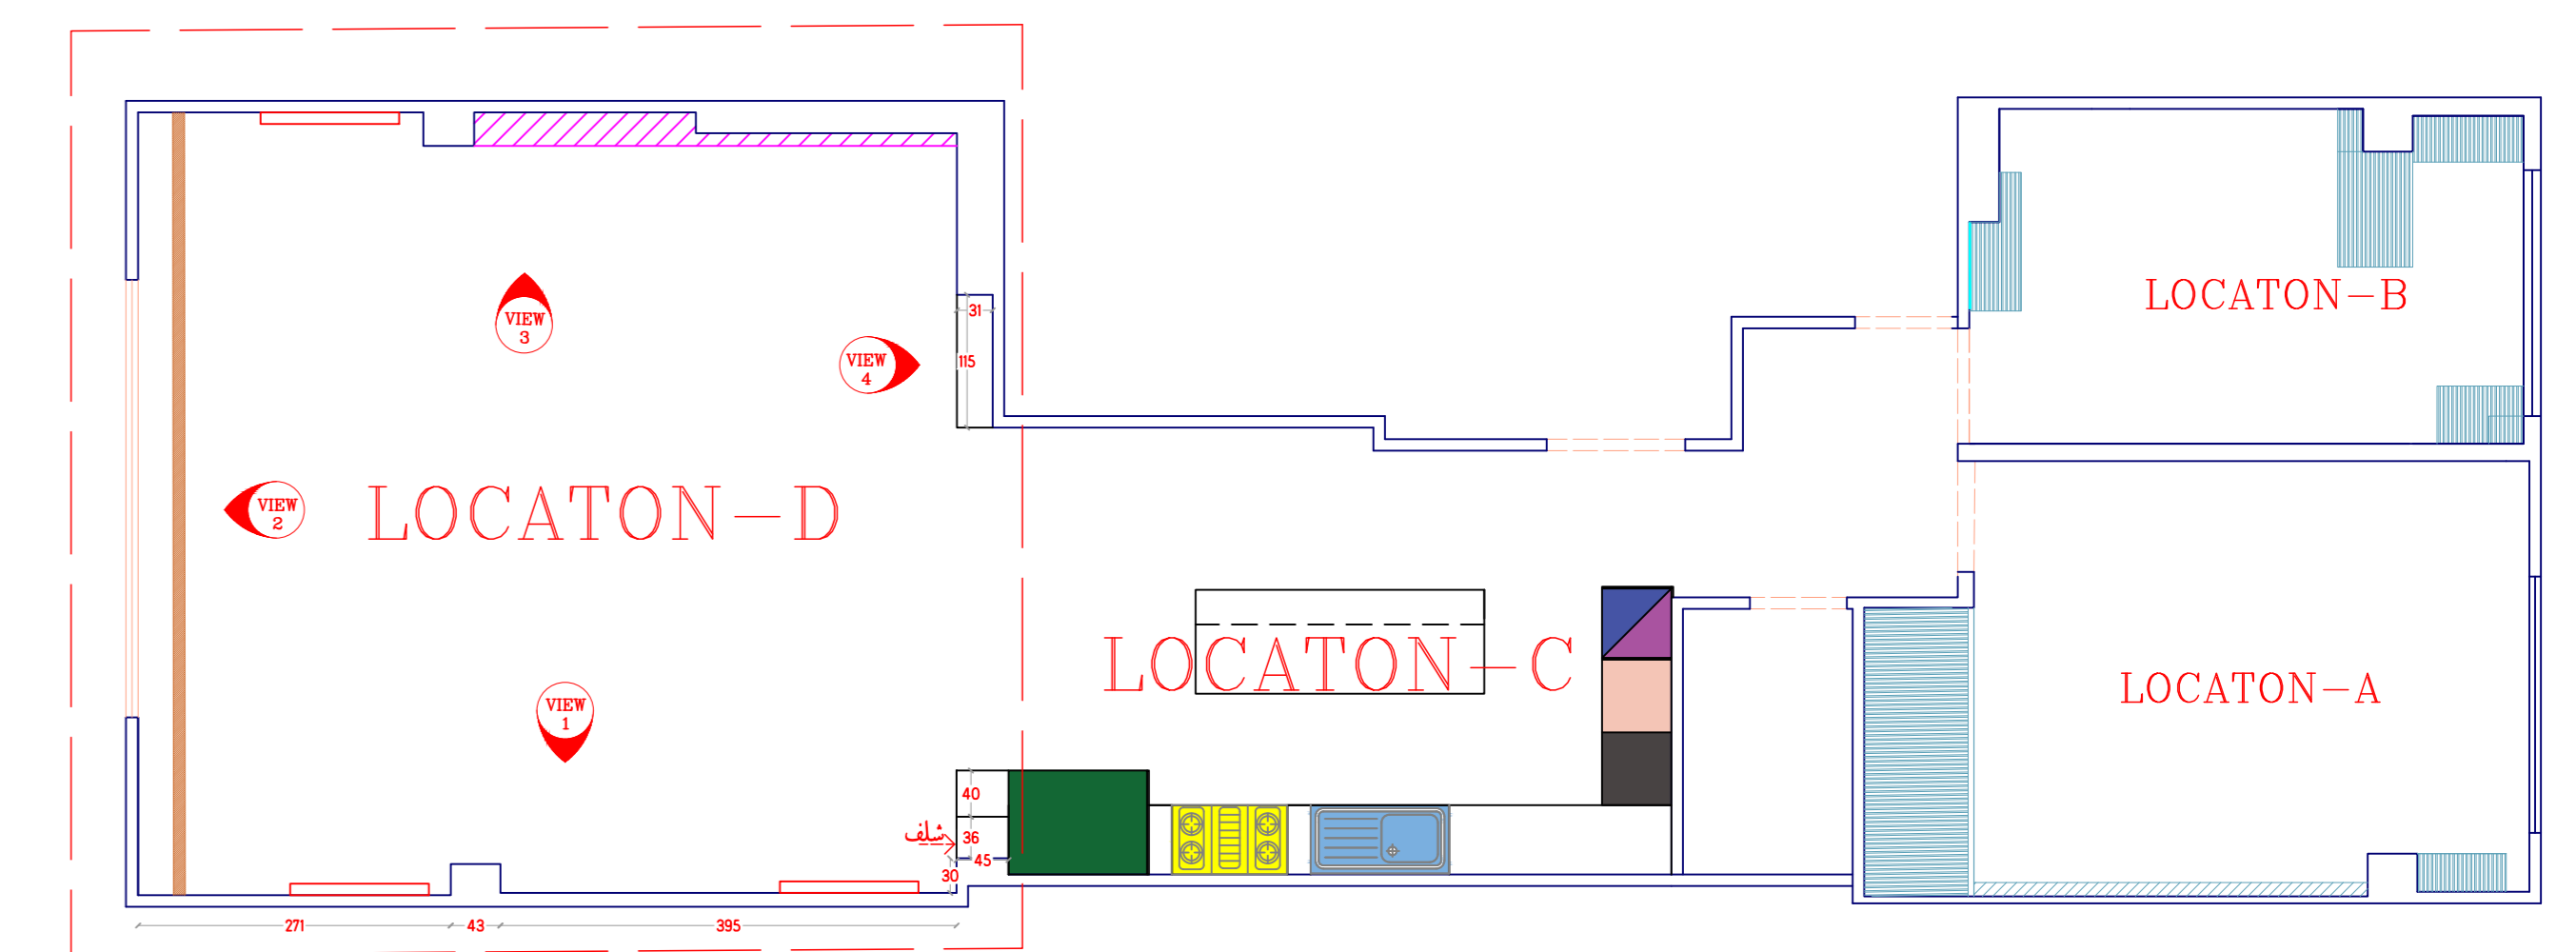

LOCATON-D

VIEW 1

Sheet number	Space:	Scale:	Type: Plan / Dimension	View code
15	ابعاد سالن		Plan / Dimension	plan