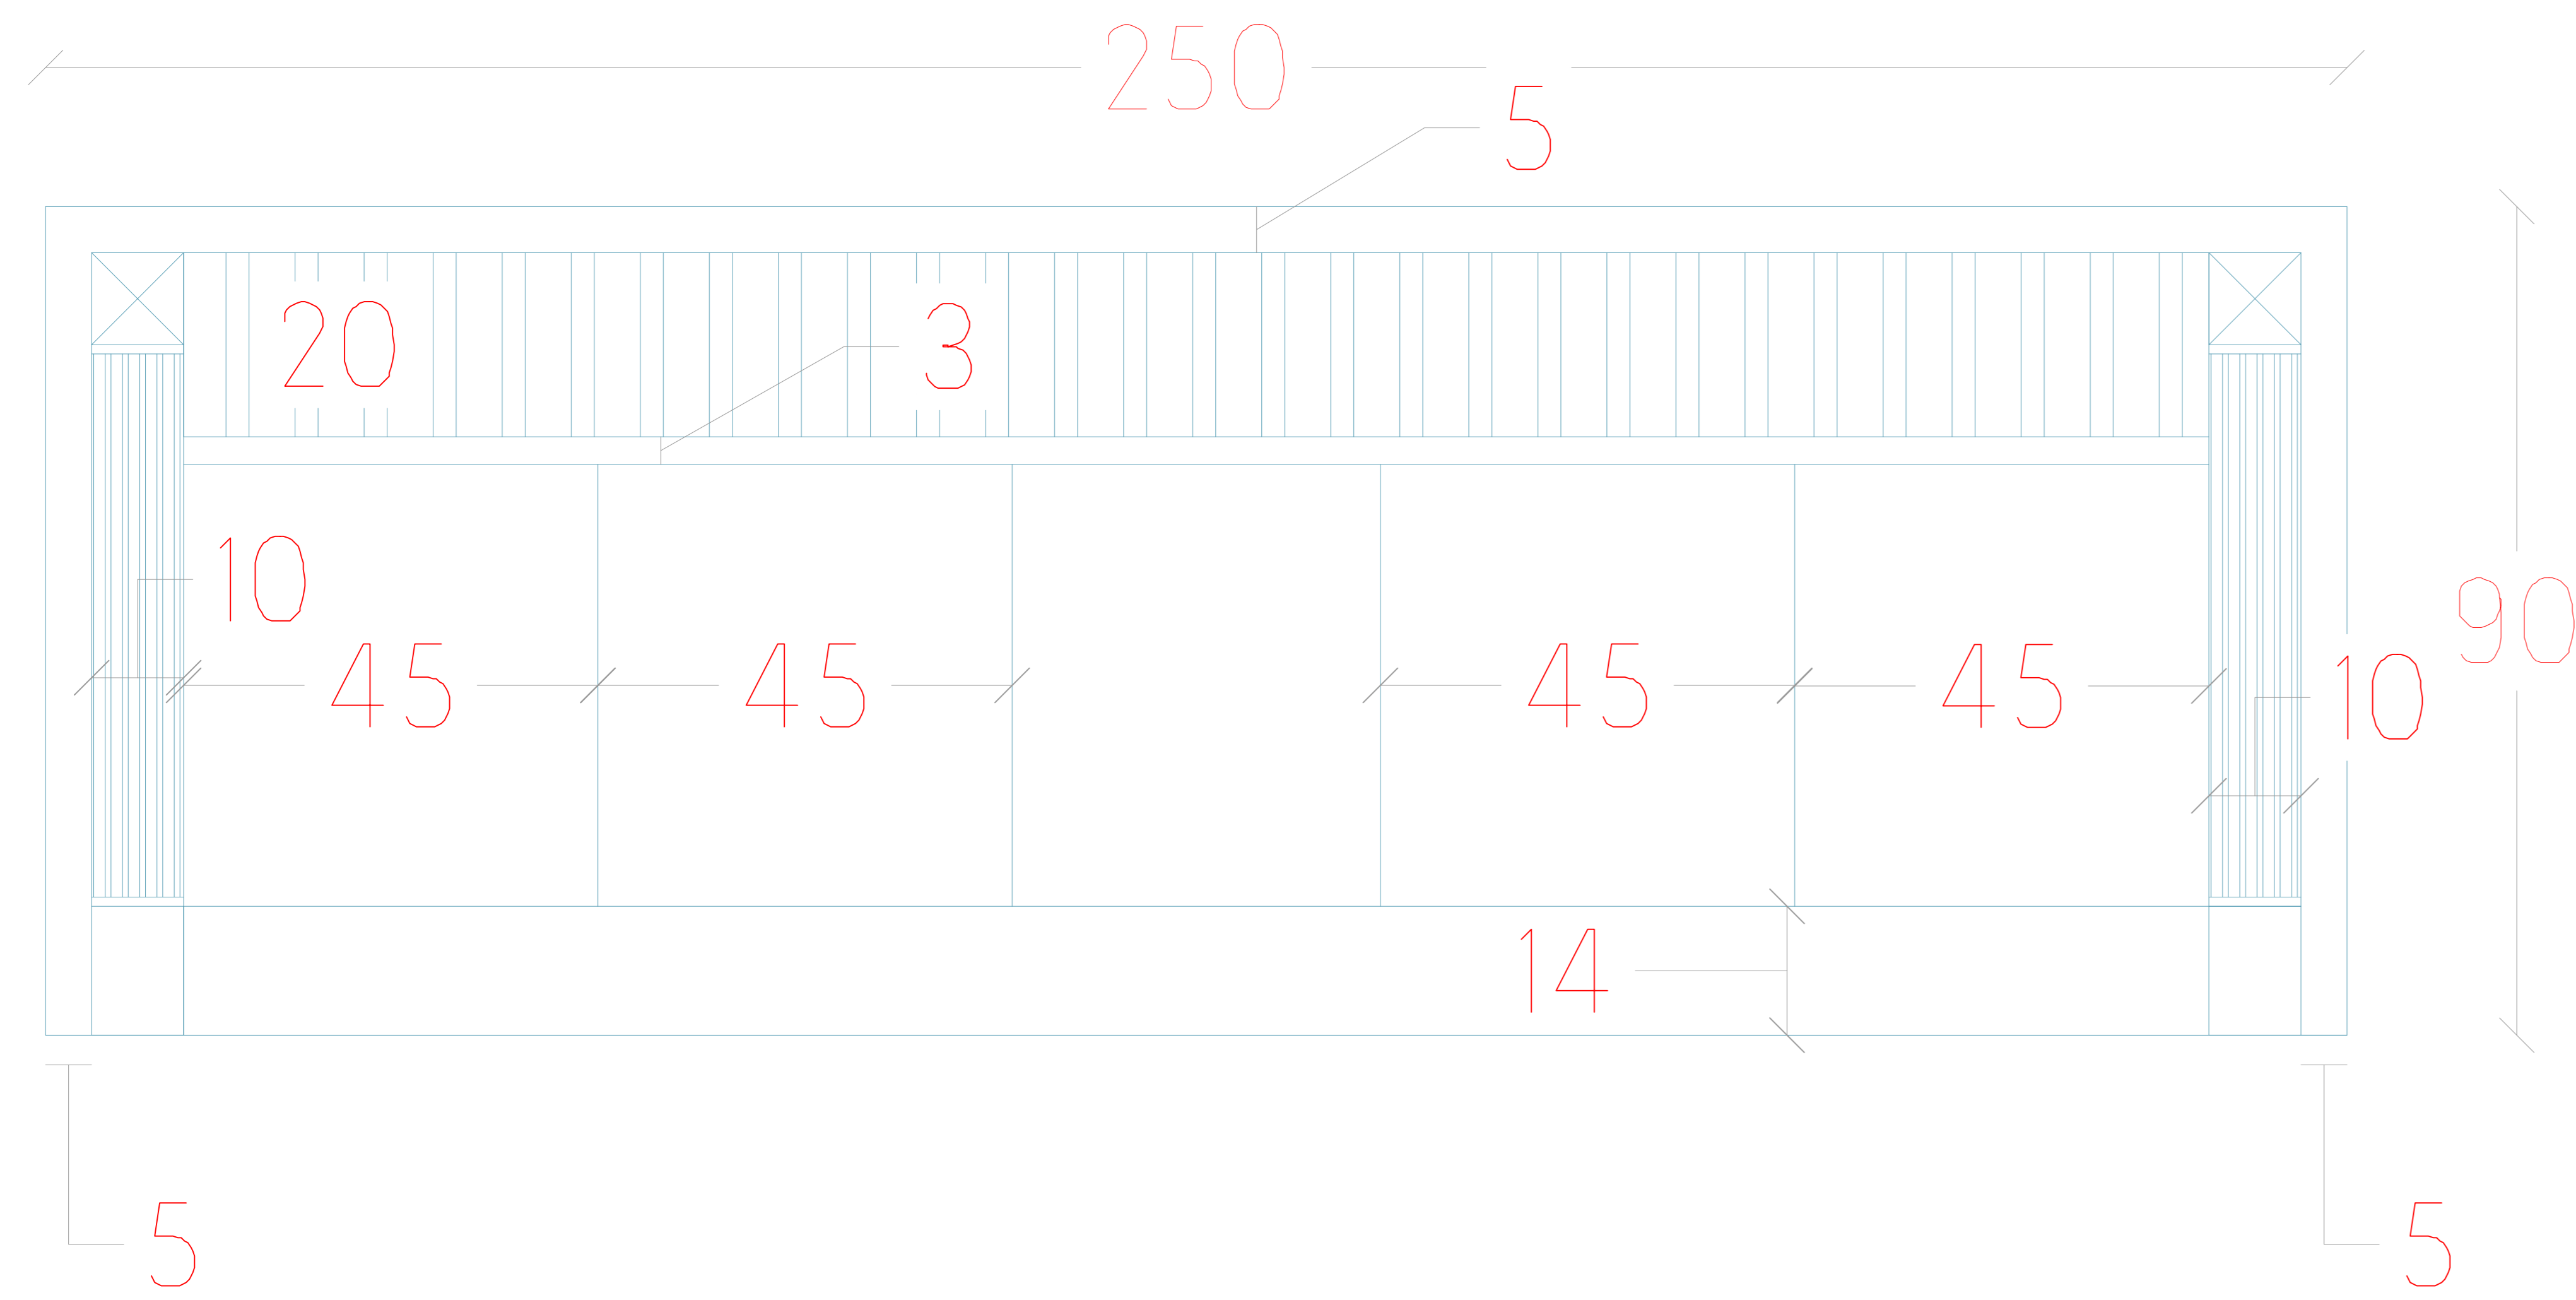

LOCATON-C VIEW 3

فر و ماکروفر

گاز

سینک

یخچال

کناف

ماشین لباس شویی

ماشین ظرف شویی

فضاهای ایجاد شده

وضع موجود

Sheet number

10

Space:

ابعاد کابینت

Scale:

Type: Plan / Dimension

View code

plan