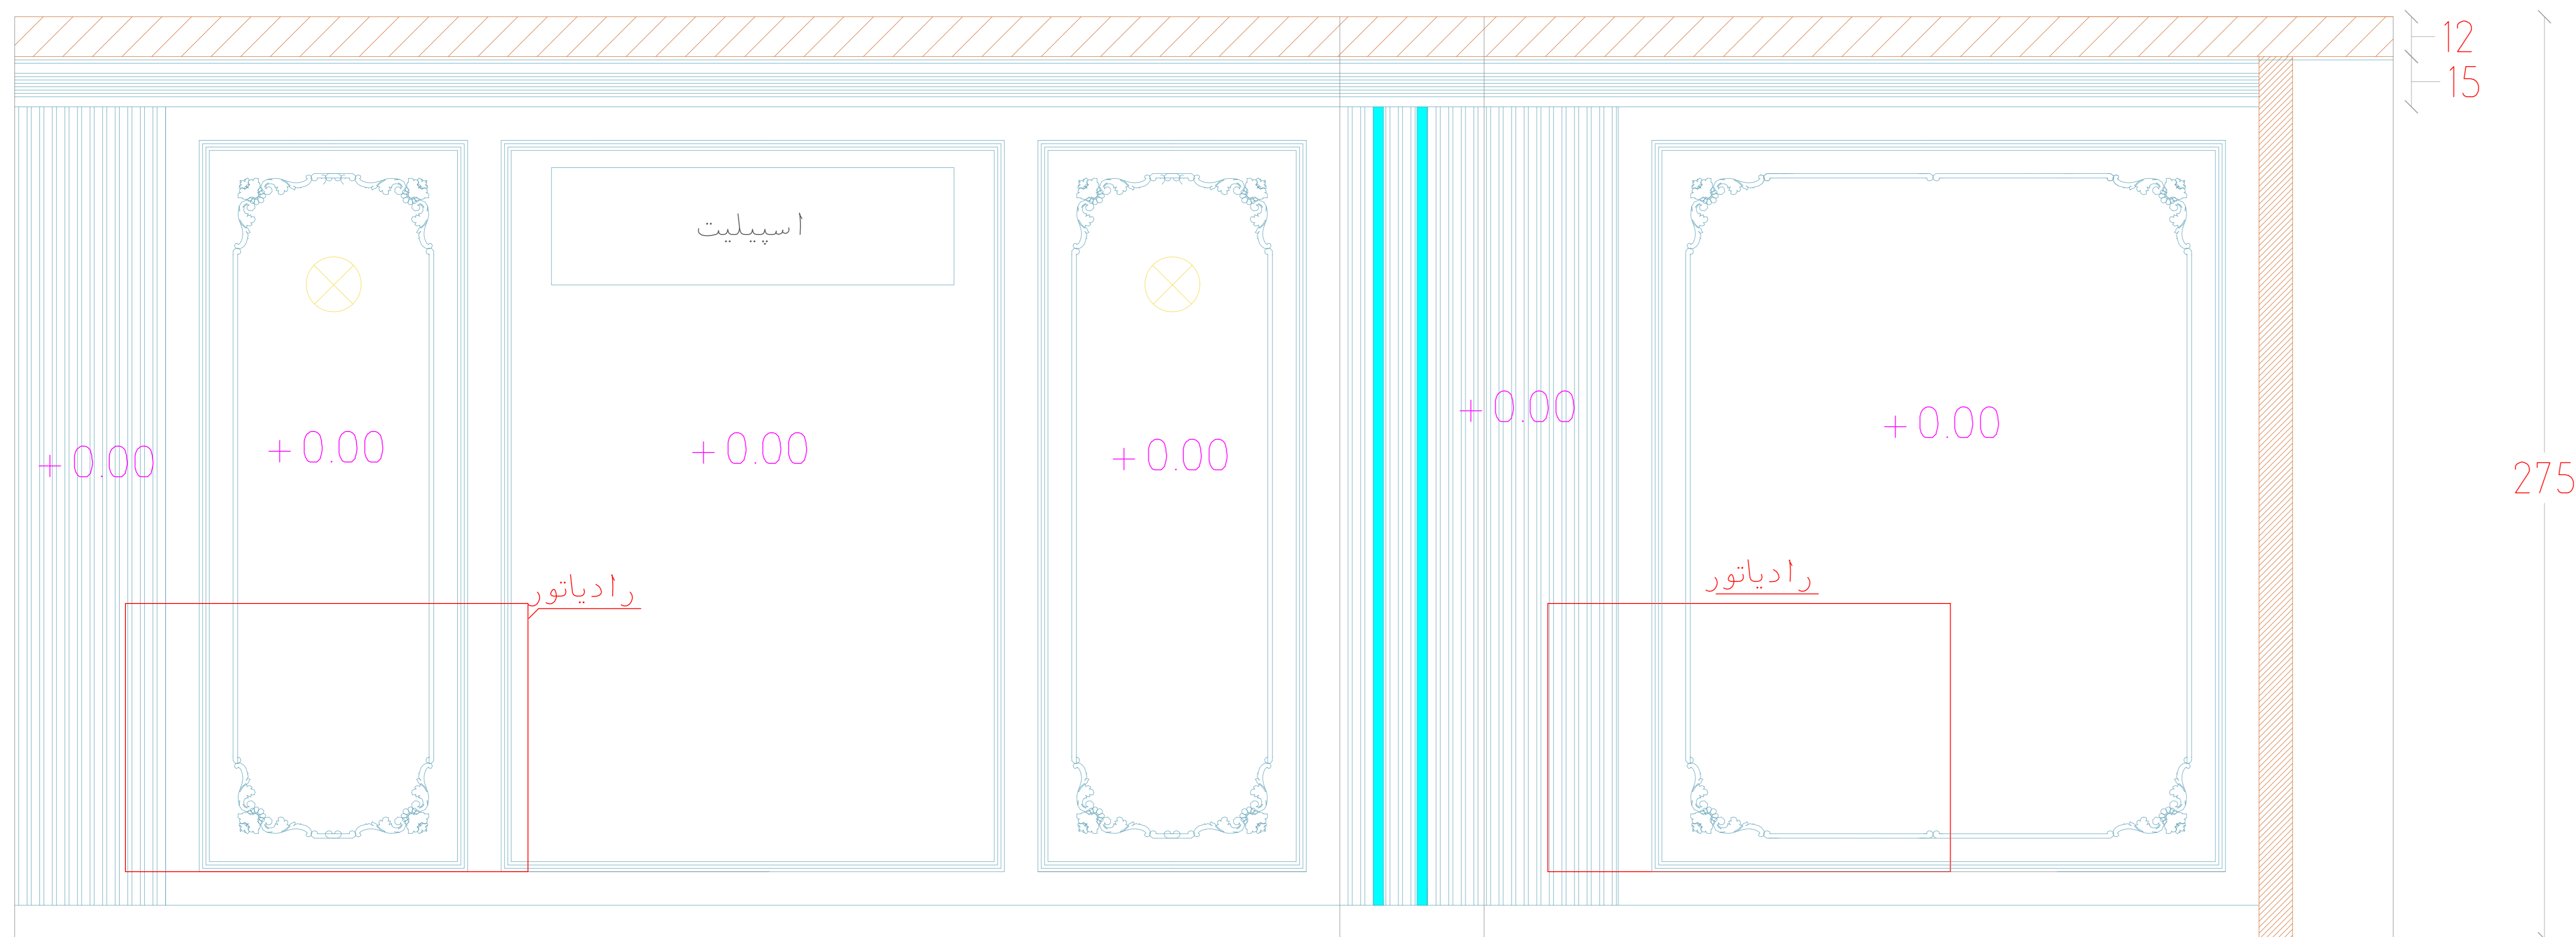

LOCATON-D

VIEW 1

Sheet number	Space:	Scale:	Type: Plan / Dimension	View code
15	ابعاد سالن		Plan / Dimension	plan