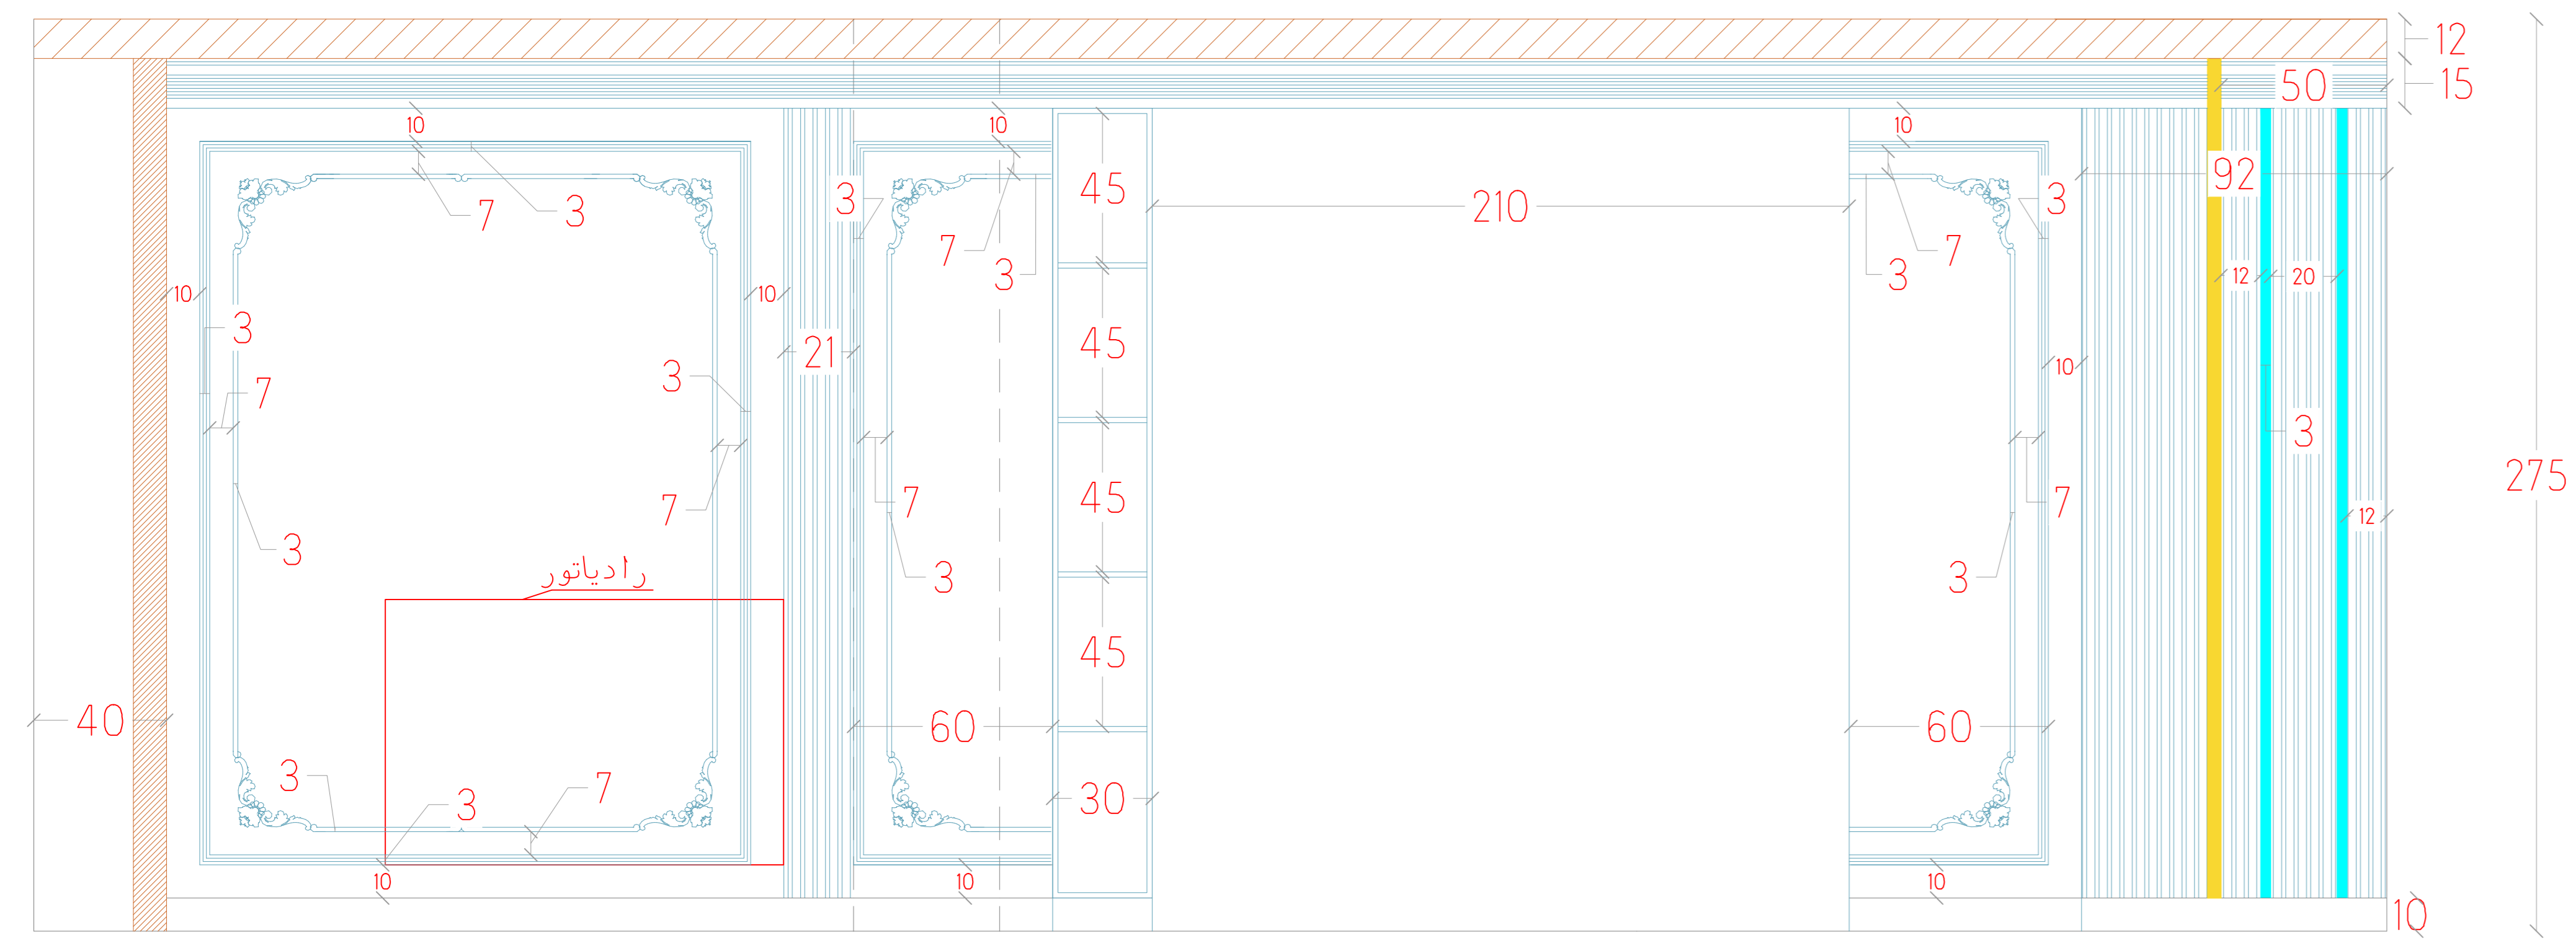

## VIEW 1

Sheet number	Space:	Scale:	Type: Plan / Dimension	View code
15	ابعاد سالن		Plan / Dimension	plan

# LOCATON-D VIEW 2

Sheet number	Space:	Scale:	Type: Plan / Dimension	View code
16	ابعاد سالن		Plan / Dimension	plan

# LOCATON-D VIEW 3

Sheet number	Space:	Scale:	Type: Plan / Dimension	View code
17	ابعاد سالن		Plan / Dimension	plan

# LOCATON-A VIEW 1

Sheet number	Space: ابعاد اتاق پدرمادر		Scale:	Type: Plan / Dimension	View code
26					plan