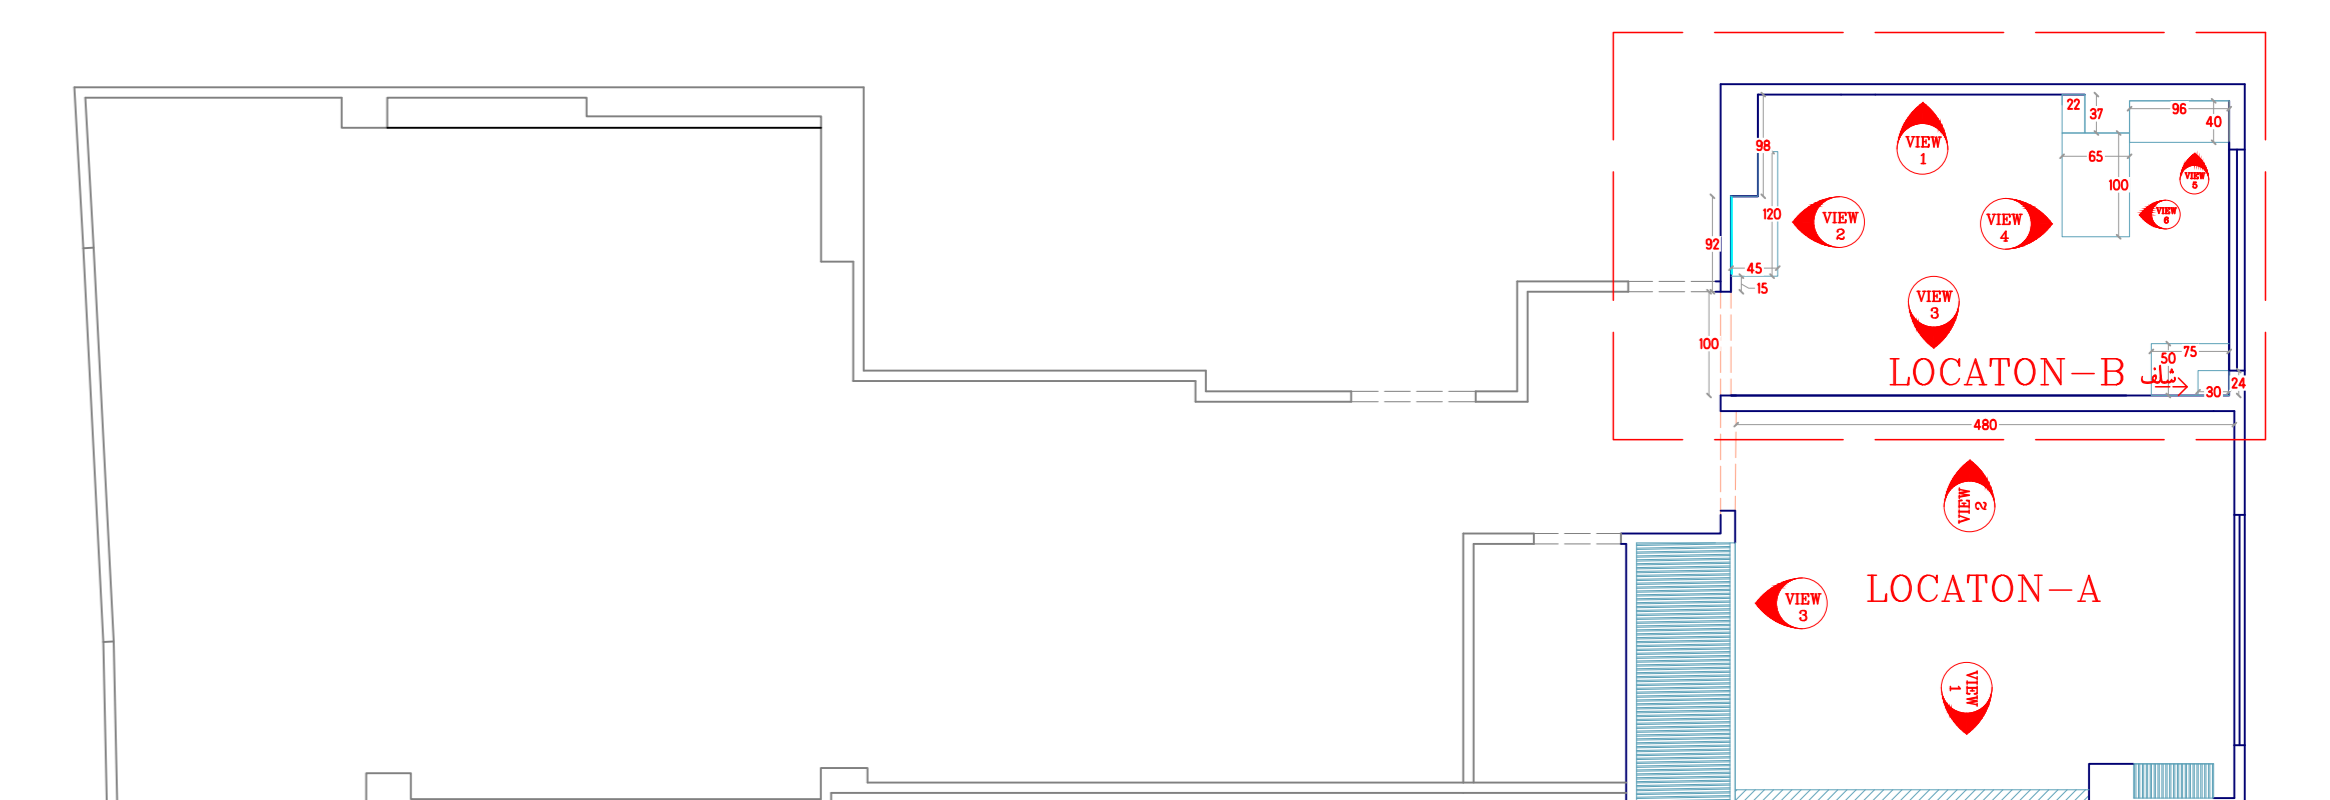

Sheet number	Space: رندر			Type: Plan / Dimension	View code
30	Scale:				plan