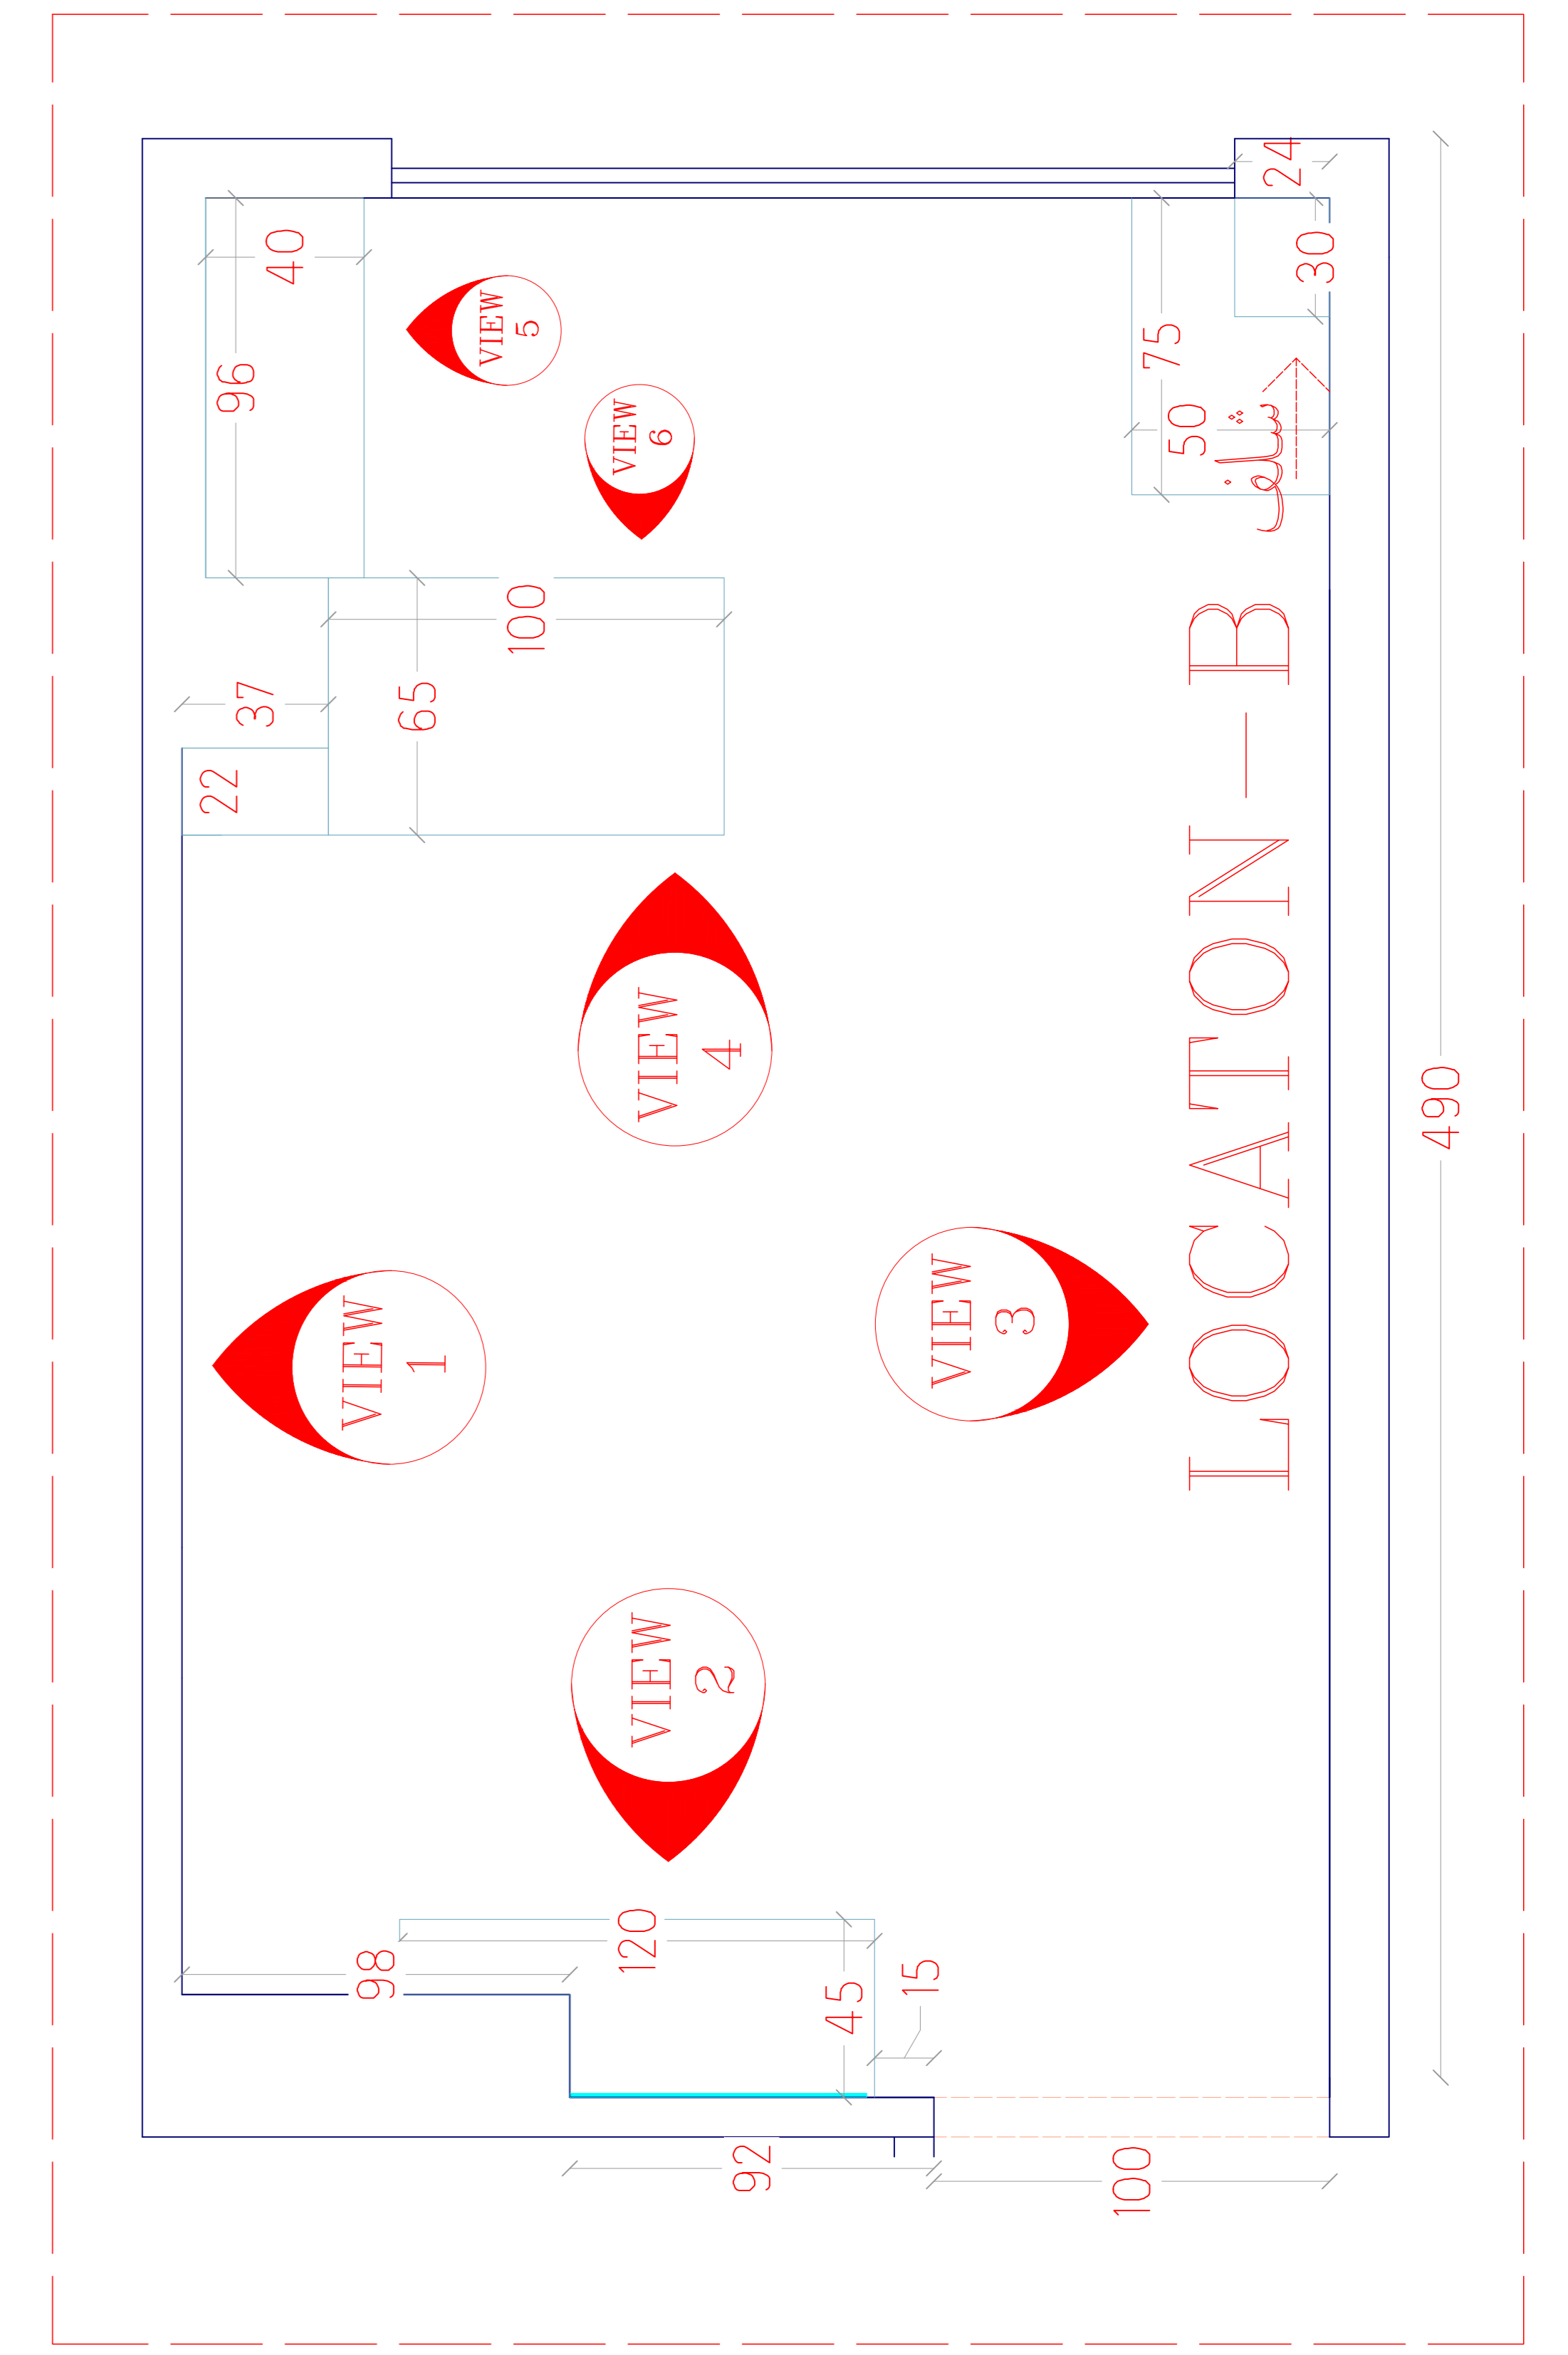

LOCATON-B VIEWS3

Sheet number	Space:	Scale:	Type: Plan / Dimension	View code
37	ابعاد اتاق دختر		Plan / Dimension	plan