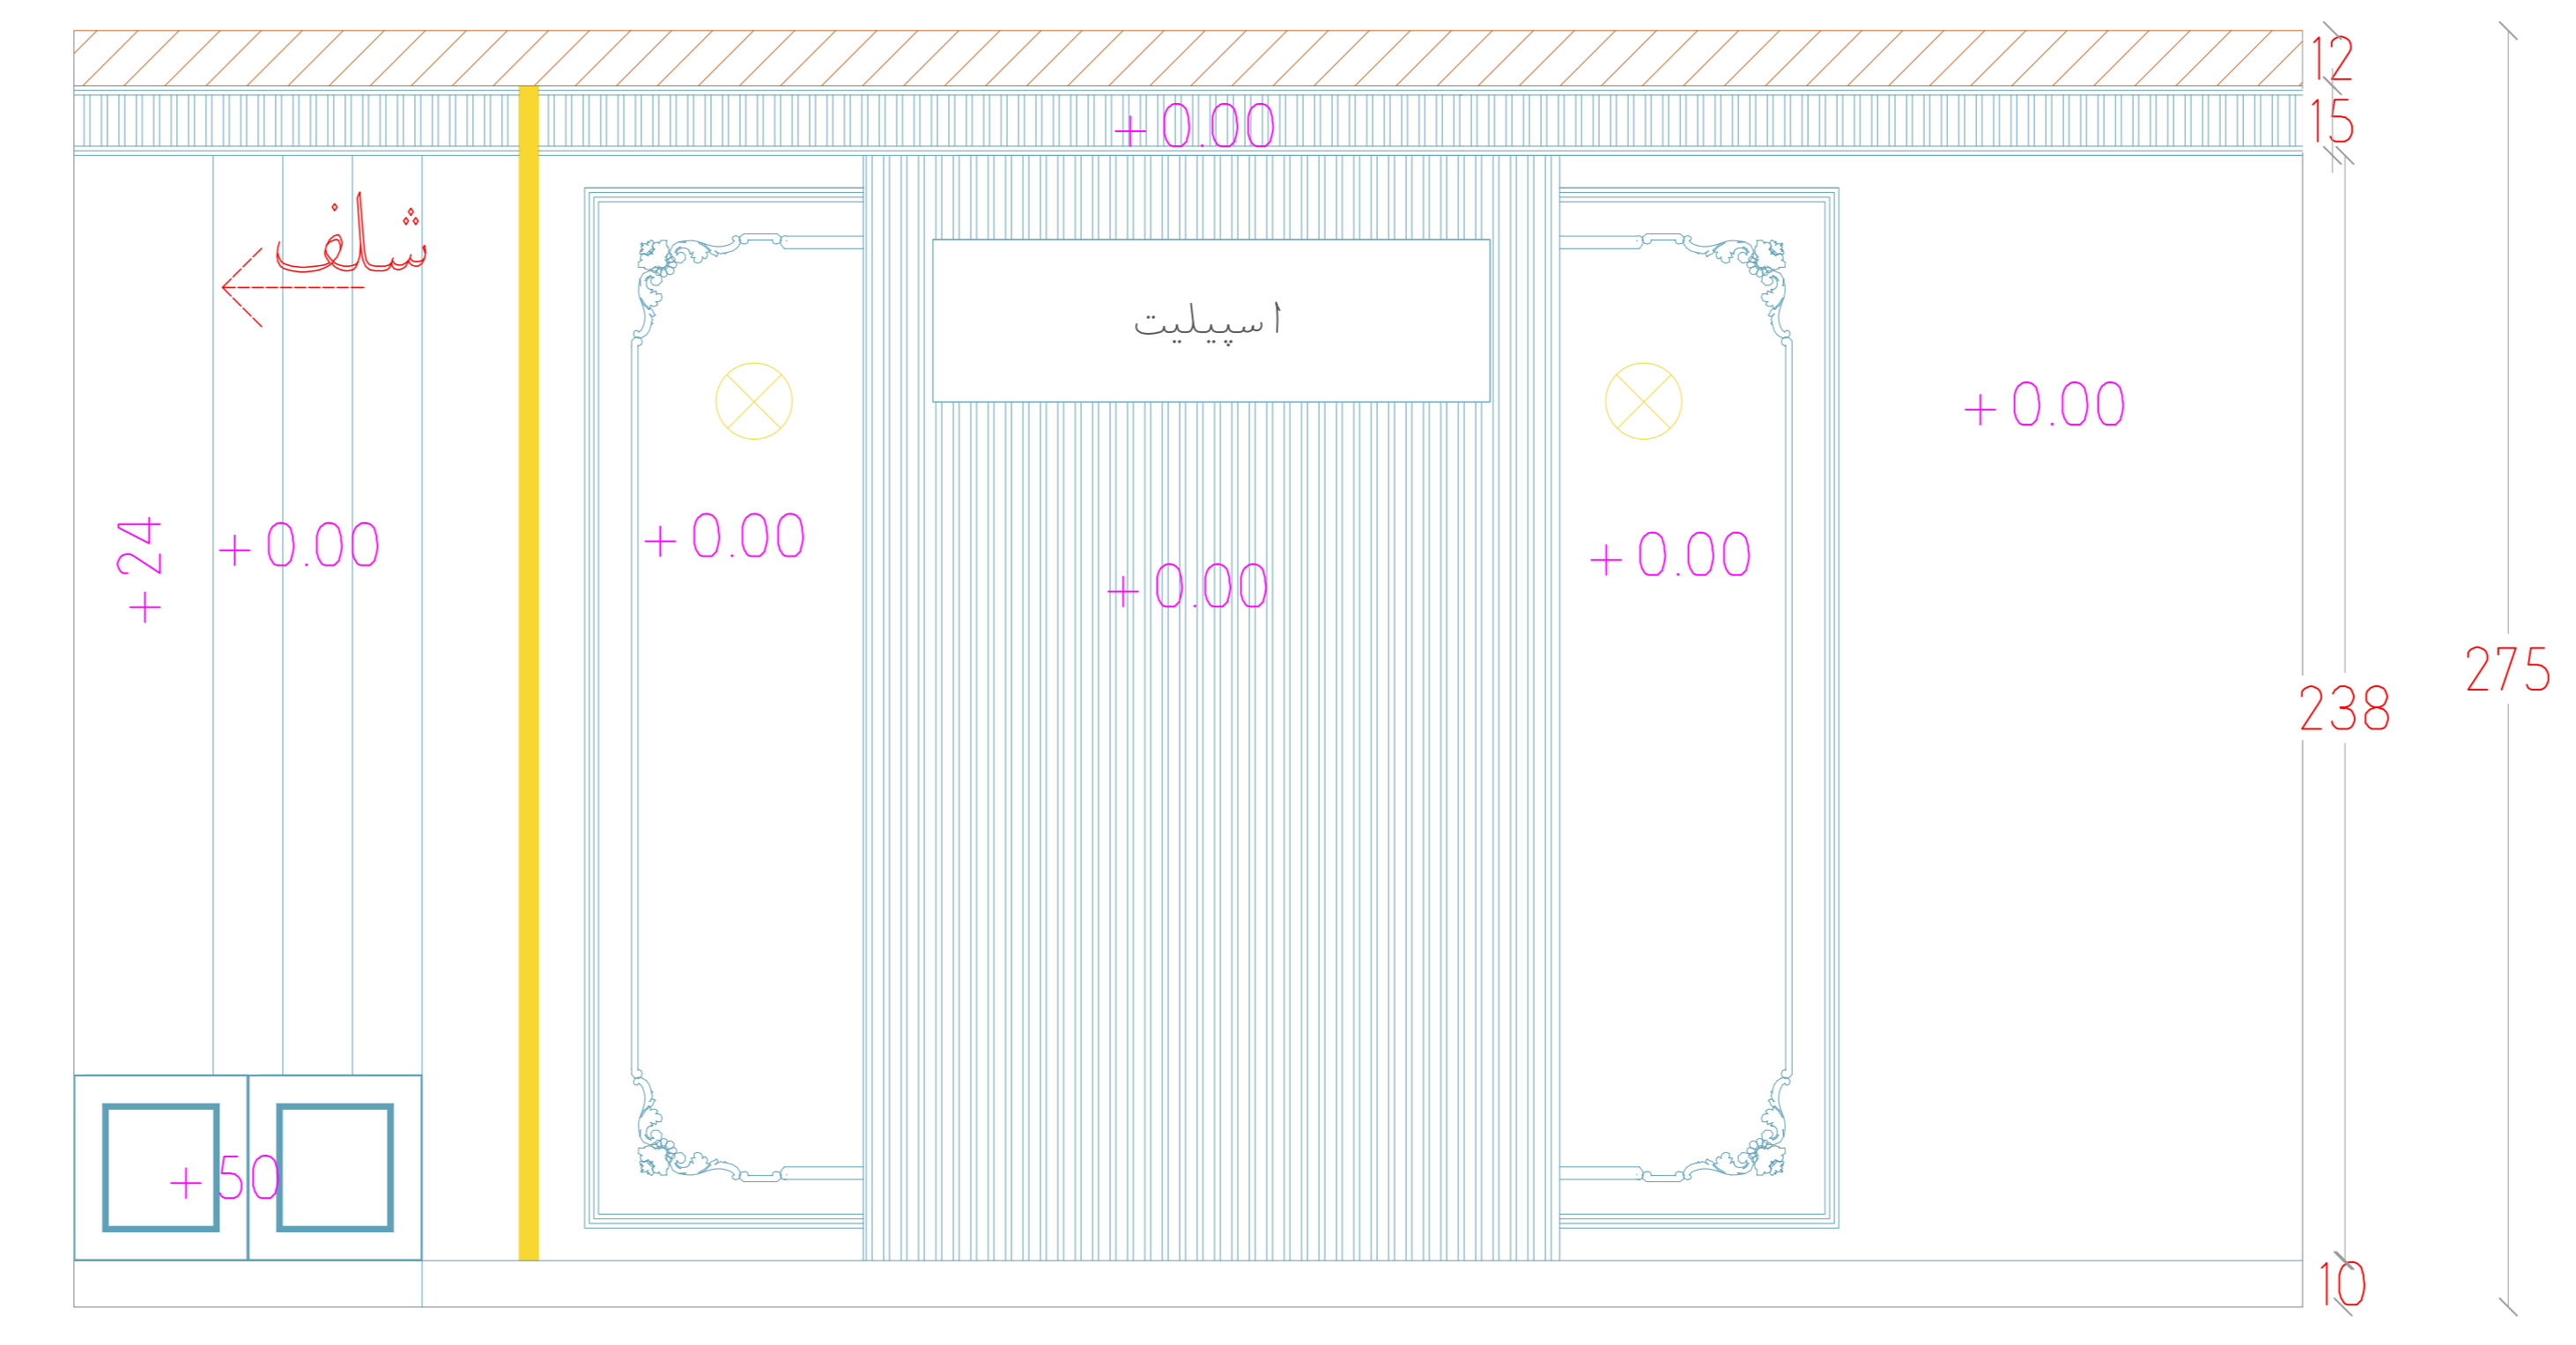

# LOCATON-B

Sheet number	Space:	Scale:	Type: Plan / Dimension	View code
34	پلان		plan	

# LOCATON-B VIEW1

Sheet number	Space:	Scale:	Type: Plan / Dimension	View code
35	ابعاد اتاق دختر		Plan / Dimension	plan

# LOCATON-B VIEW2

Sheet number	Space:	Scale:	Type: Plan / Dimension	View code
36	ابعاد اتاق دختر		Plan / Dimension	plan

# LOCATON-B VIEWS3

Sheet number	Space:	Scale:	Type: Plan / Dimension	View code
37	ابعاد اتاق دختر		Plan / Dimension	plan