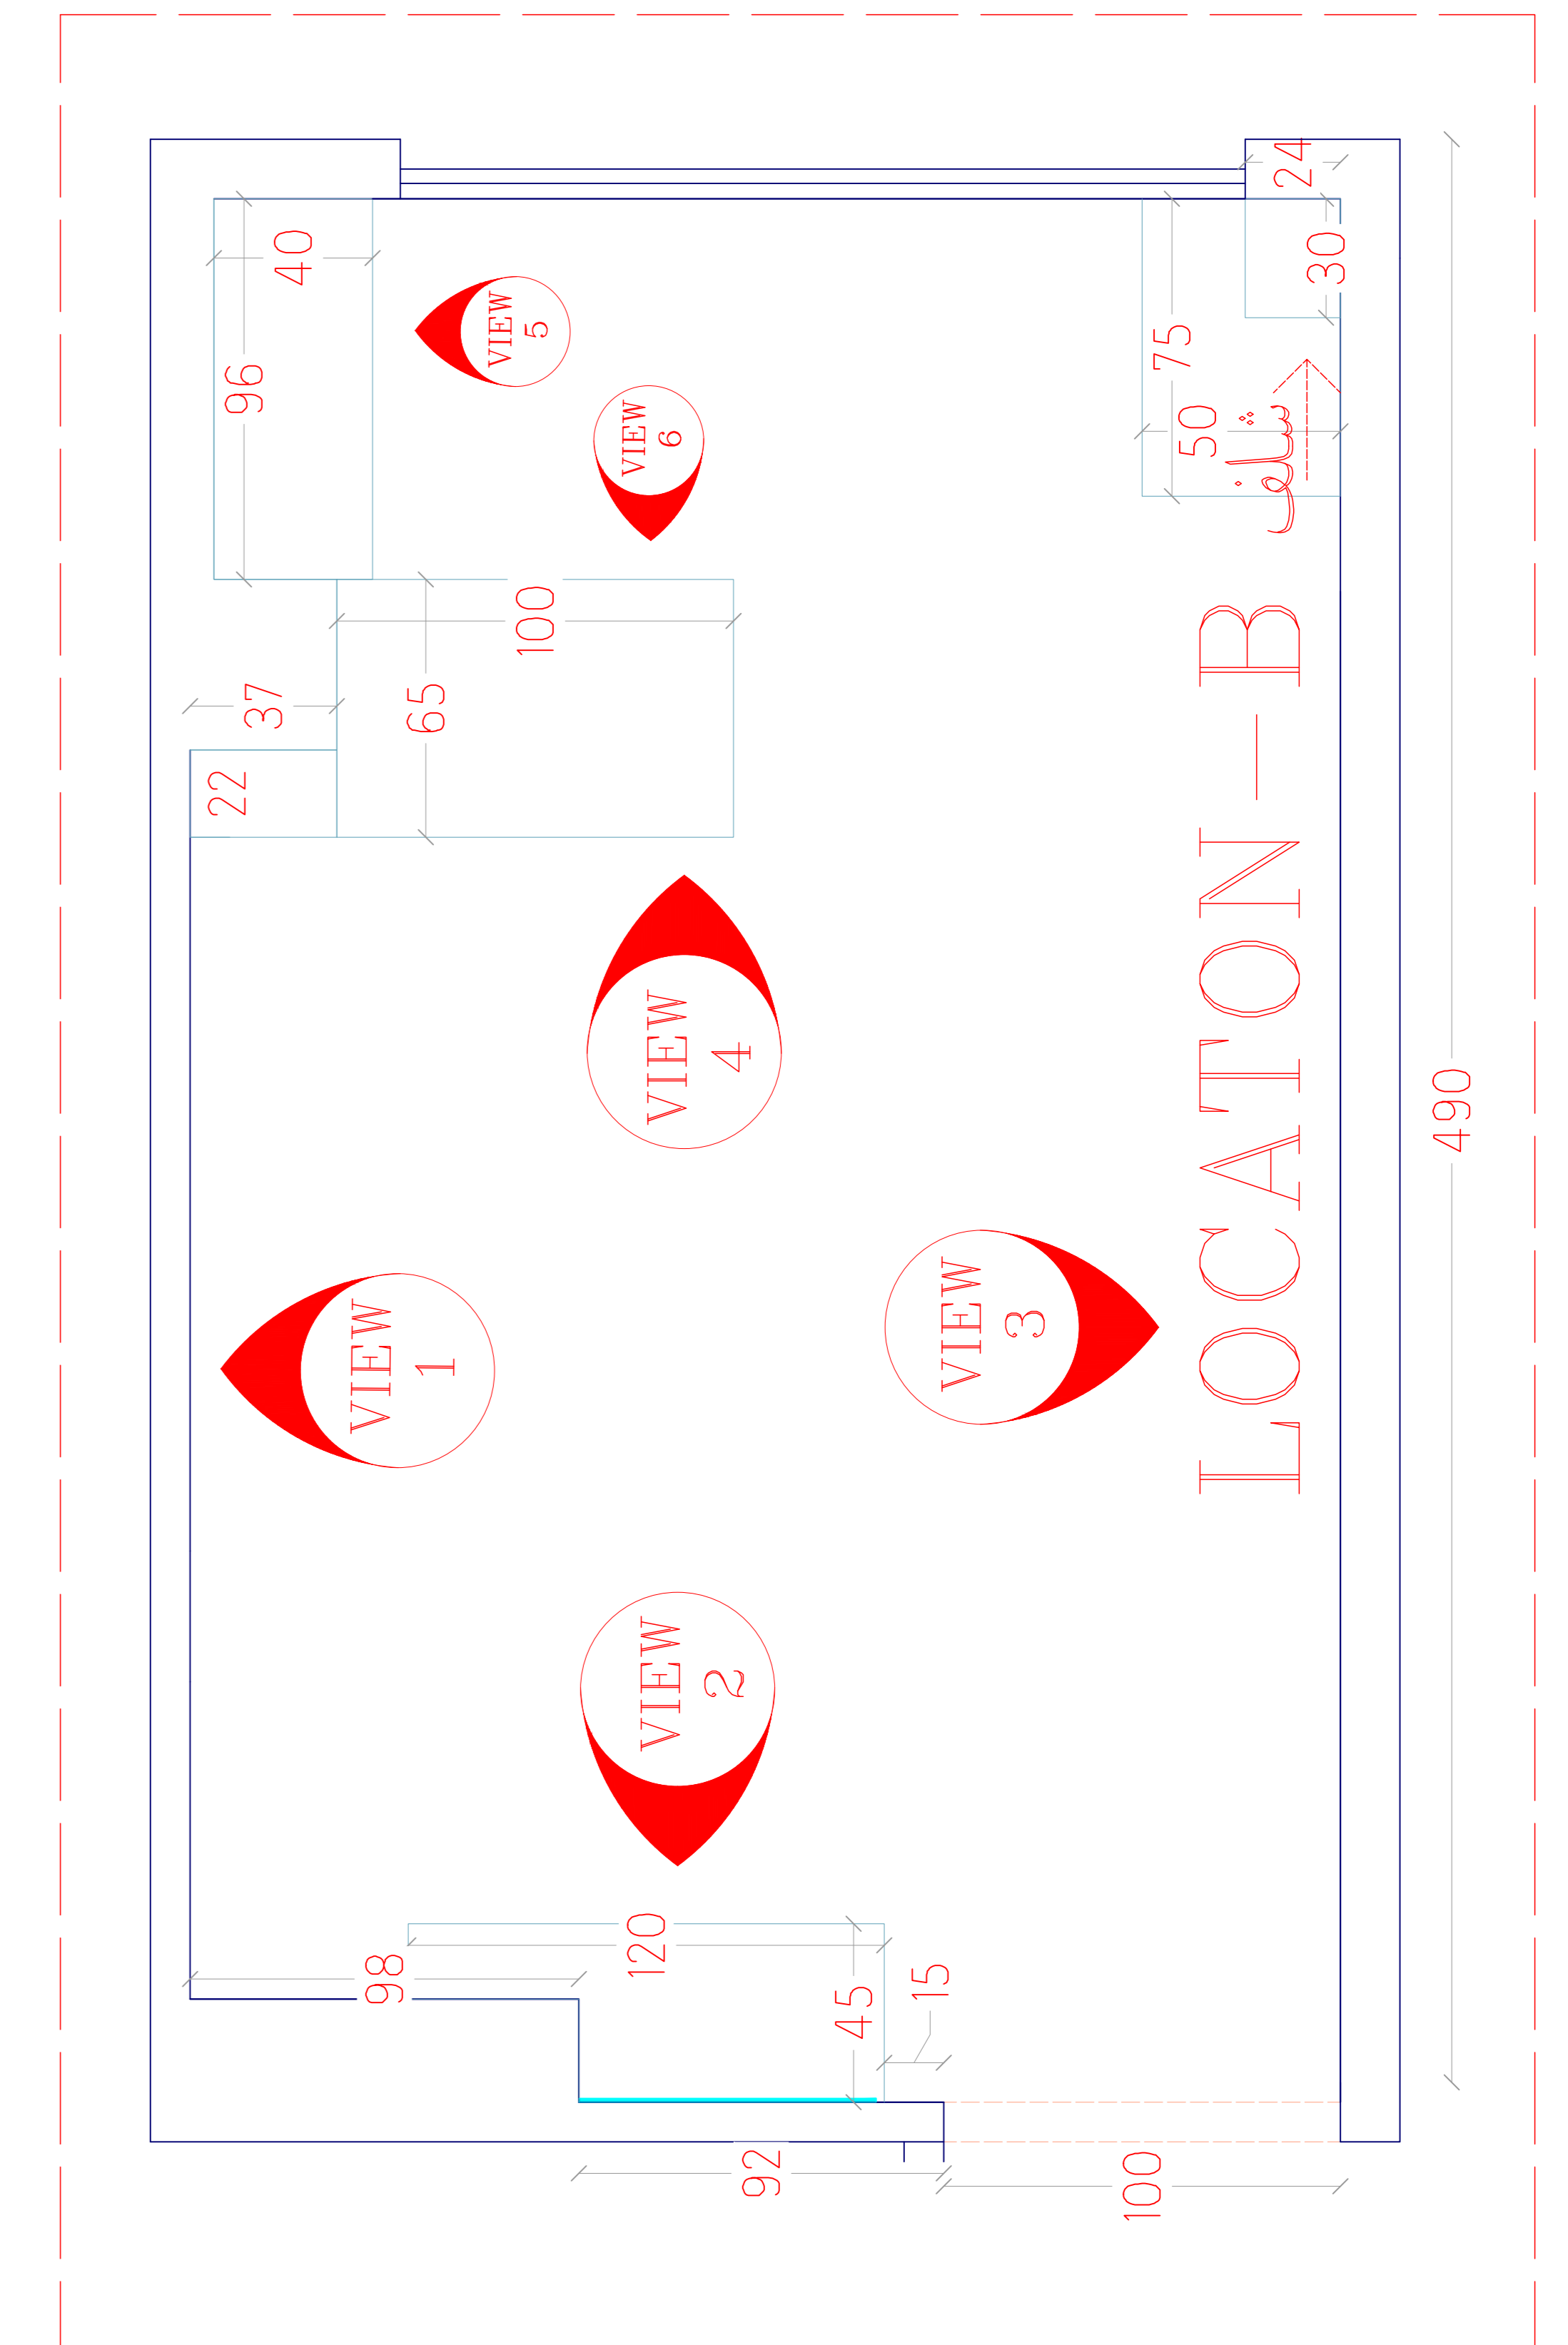

Sheet number	Space: رندر			Type: Plan / Dimension	View code
30	Scale:				plan