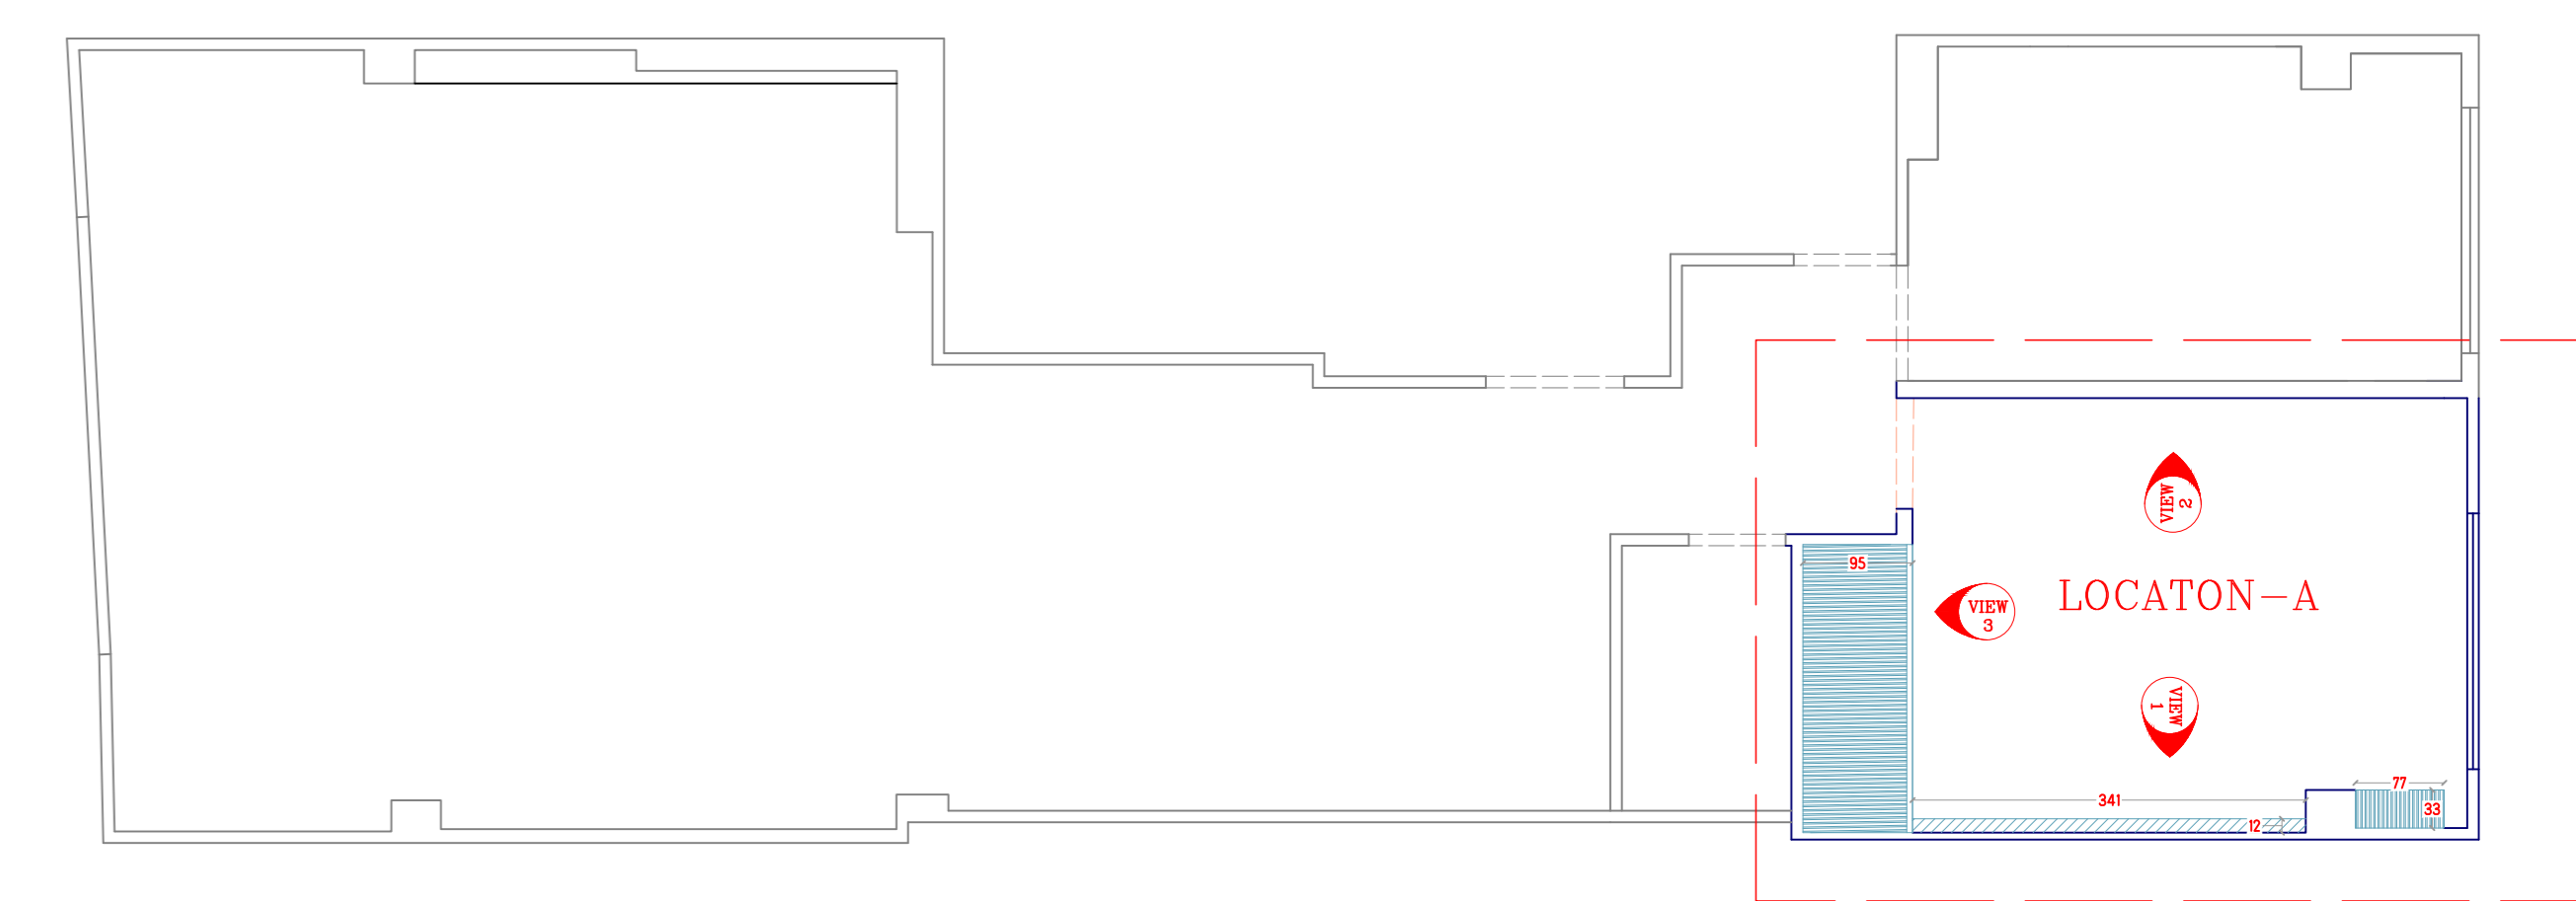

LOCATON - A VIEW 1

Sheet number	Space:	Scale:	Type: Plan / Dimension	View code
25	ابعاد اتاق پدرمادر		Plan / Dimension	plan

# LOCATON-A VIEW 1

Sheet number	Space: ابعاد اتاق پدرمادر		Scale:	Type: Plan / Dimension	View code
26					plan

# LOCATON - A VIEW 2

Sheet number	Space:	Scale:	Type: Plan / Dimension	View code
27	ابعاد اتاق پدرمادر		plan	