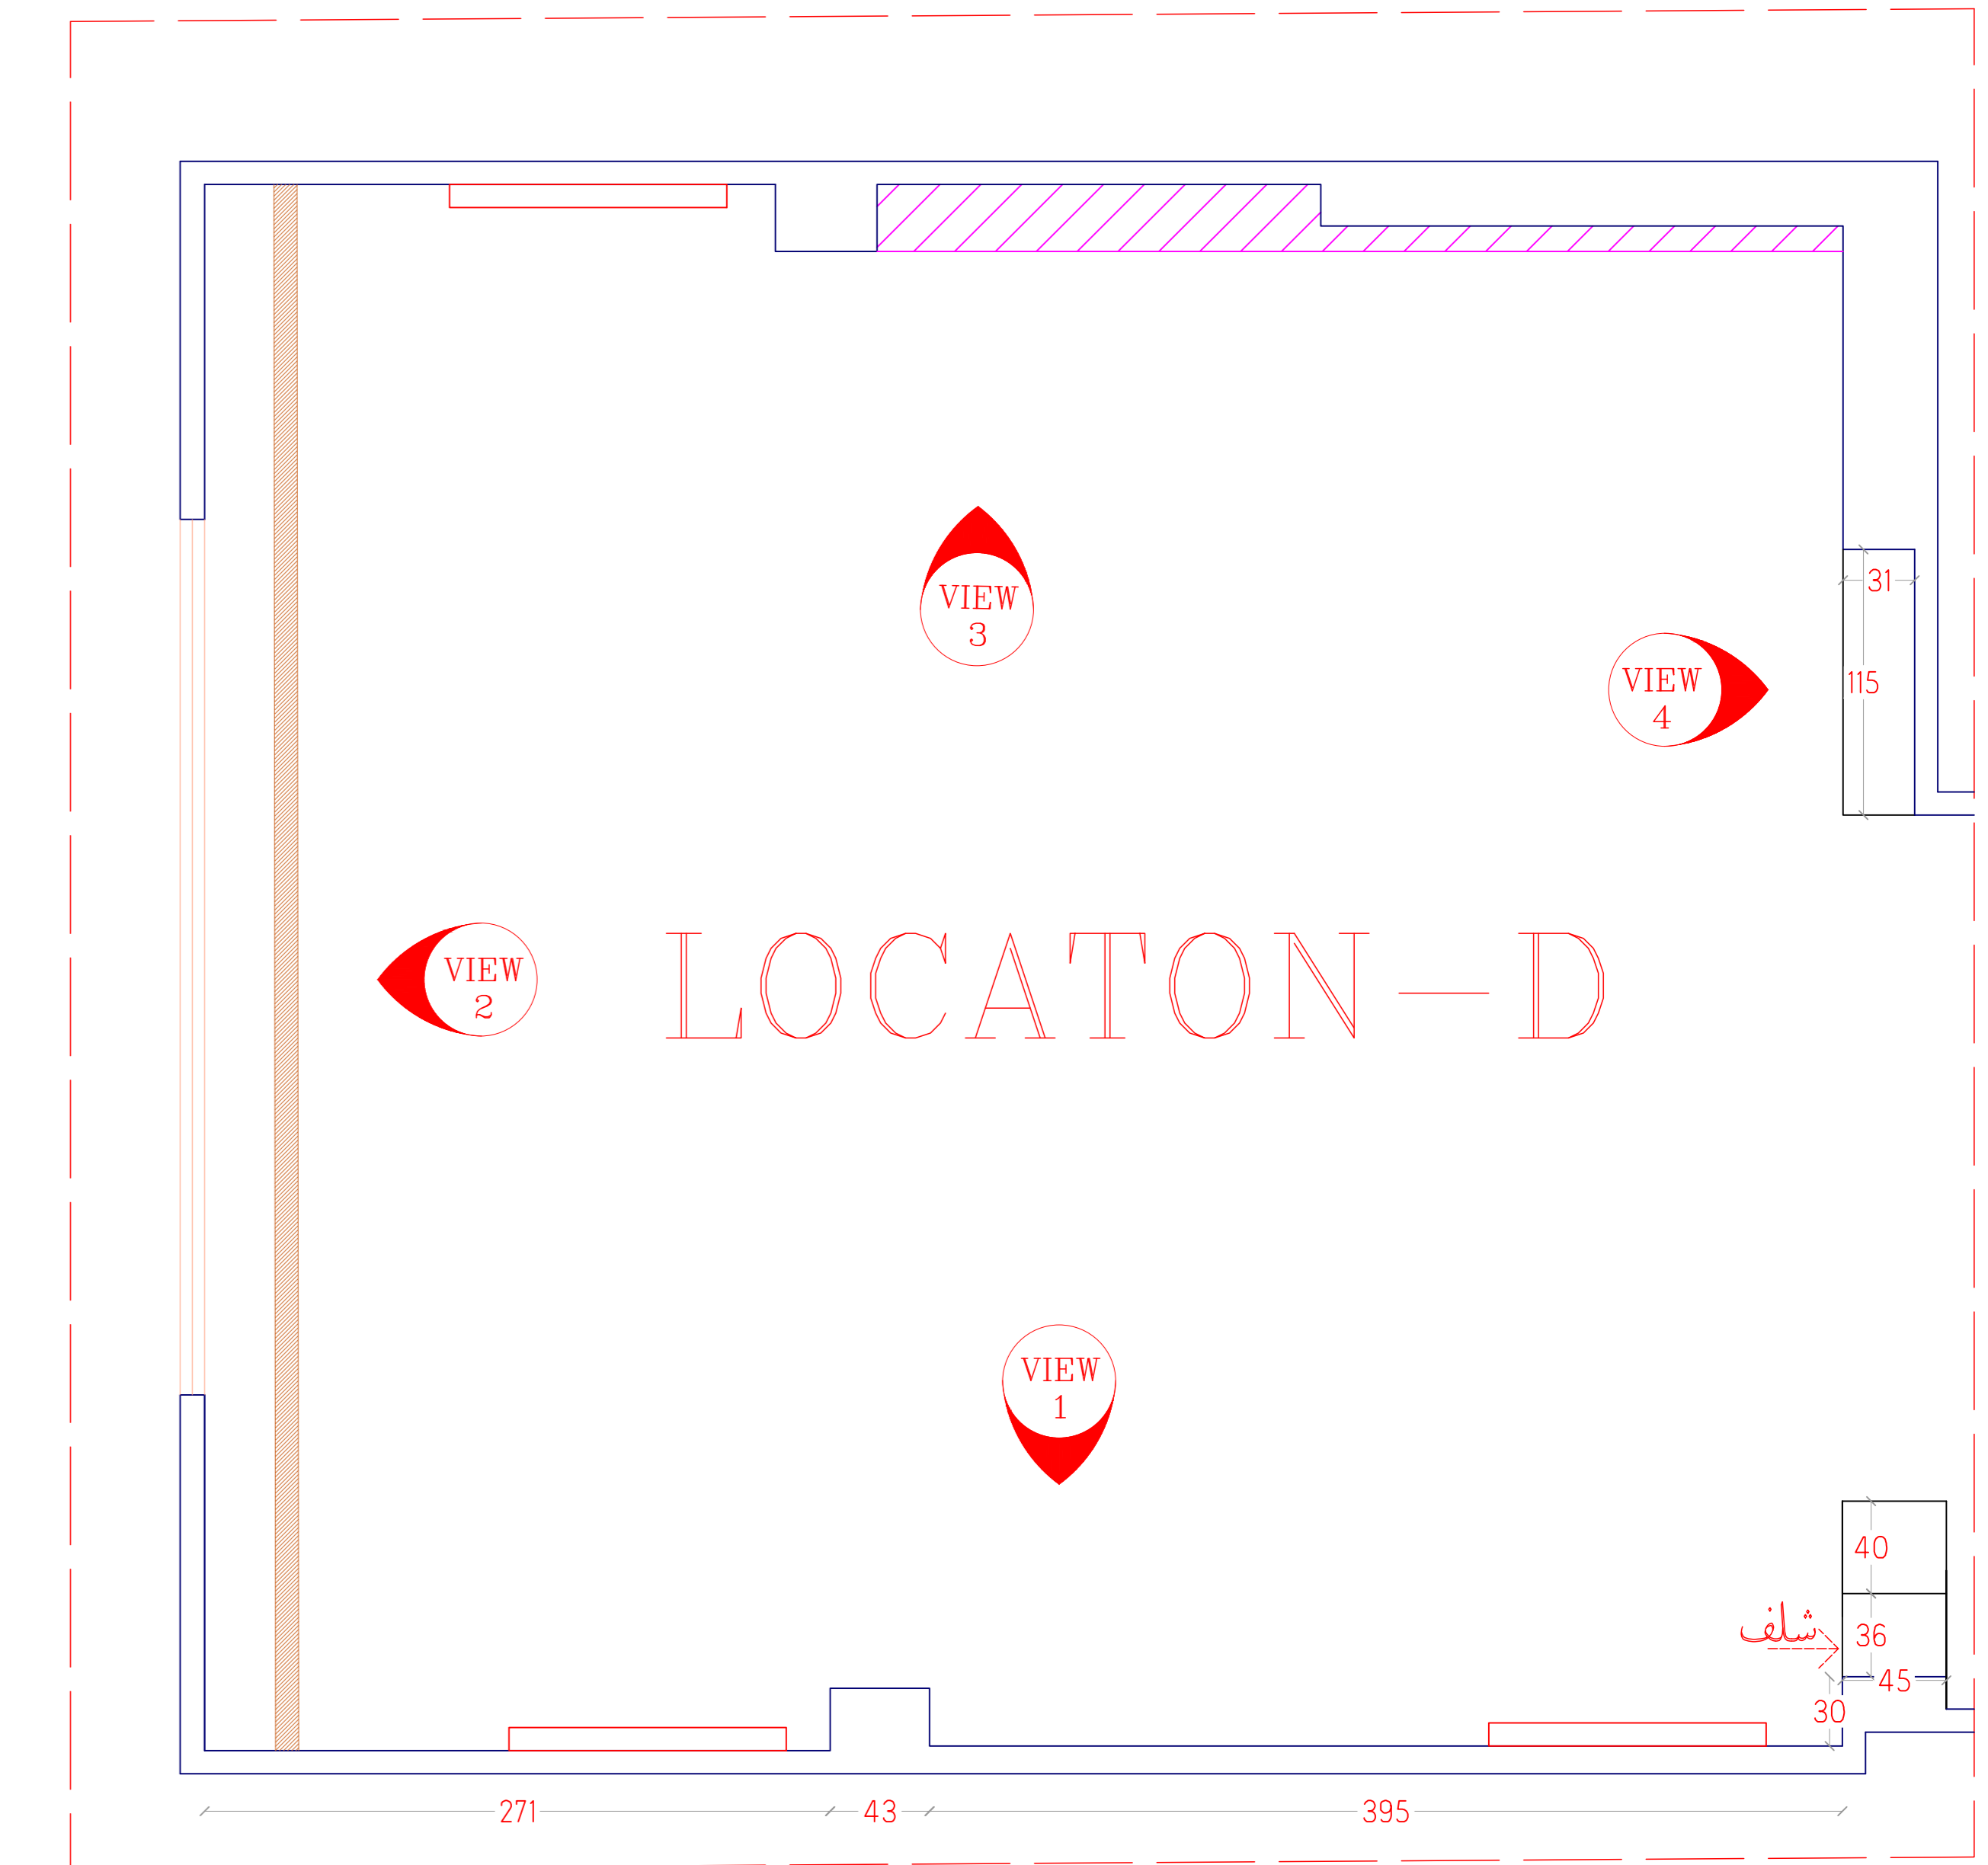

# LOCATON-D VIEW 2

Sheet number	Space:	Scale:	Type: Plan / Dimension	View code
16	ابعاد سالن		Plan / Dimension	plan

# LOCATON-D VIEW 3

Sheet number	Space:	Scale:	Type: Plan / Dimension	View code
17	ابعاد سالن		Plan / Dimension	plan